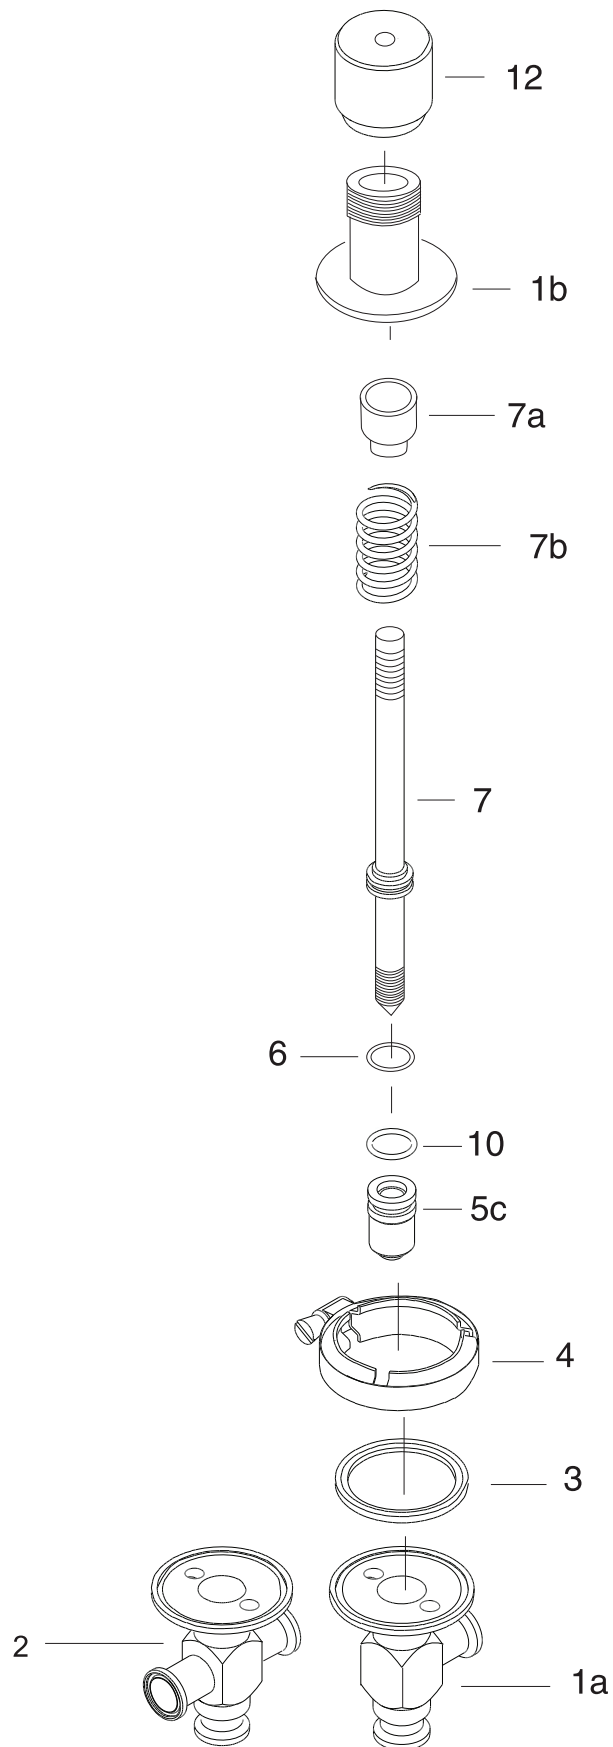

Not manufactured anymore

Pos	Qty	Denomination	1/2"	3/4"
1A	1	Lower body (tee)	NA	NA
1B	1	Bonnet	750506	750506
2	1	Lower body (cross)	NA	NA
3	1	Gasket SFY	3104694	3104694
4	1	Clamp	755035	755035
5A	1	PTFE plug w/lip seal	750480	750480
5B	1	Viton plug w/ lip seal (type 10)	750666	750666
5C	1	PTFE plug w/ o ring	750598	750598
6	1	Stem O-ring SFY	290173	290173
7A	1	Spring spacer	750498	750498
7B	1	Spring	750491	750491
10	1	Plug o ring #5c plug only	750173	750173
12A	1	Cotter pin	750526	750526
12	1	Handle	750501	750501

Parts marked with □ are included in the service kits.

		1/2"	3/4"
□	Service kit "A"	9613990136	9613990136
□	Service kit "B"	9613990137	9613990137
□	Service kit "C" (for type 10)	9613990138	9613990138
□	Service kit "C" (for type 30)	9613990139	9613990139