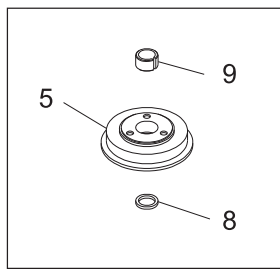

Pos	Qty	Denomination	1 1/2"	2"	2 1/2"	3"
1	1	Body, 10 tee type	770106	770107	770111	770116
	1	Body, 30 cross type	770269	770273	770275	770279
2	1	Stem, SFY	773103	9634050985	9634051064	773214
3	□	Body Gasket, SFY	750382	750382	750389	750398
	♦	Body Gasket, EPDM	750383	750383	750390	750400
4	1	Clamp	270266	270266	270267	212211
5	1	Bonnet	750514	750514	751686	751687
6	11	Lockwasher	189962	189962	189962	189962
7	4	Screw	189773	189773	189773	189773
8	□	Stem O ring, SFY	750077	750077	750077	750077
	♦	Stem O ring, EPDM	750132	750132	750132	750132
9	□	Roulon Stem Bushing	761578	761578	761578	761578
10	1	Yoke	750224	750224	750224	750224
11	1	Vent Plug	181256	181256	181256	181256
12	1	Actuator	750318	750318	750318	750318
13	1	Packing Retainer	751659	751659	751659	751659
14	2	Packing	755461	755461	755461	755461
15	2	Packing Retainer	751680	751680	751680	751680
16	1	End Cap	751682	751682	751682	751682
17	1	O ring	755356	755356	755356	755356
18	1	Stem Guard	750583	750583	750583	750583
19	1	Red Caplug	750568	750568	750568	750568
20	□♦	O ring	755388	755388	755388	755388
21	1	O ring	755472	755472	755472	755472
22	4	Screw	189723	189723	189723	189723
23	1	Spacer	751488	751488	751488	751488
24	3	Screw	180472	180472	180472	180472
25	□	O ring, SFY	751496	751496	751496	751496
	♦	O ring, EPDM	9634048098	9634048098	9634048098	9634048098
26	2	Nylon Lock Pin	750338	750338	750338	750338

Parts marked with □♦ are included in the service kits.

		1 1/2"	2"	2 1/2"	3"
□	SFY Service Kits	9613990659	9613990659	9613990660	9613990661
♦	EPDM Service Kits	9613990656	9613990656	9613990657	9613990658