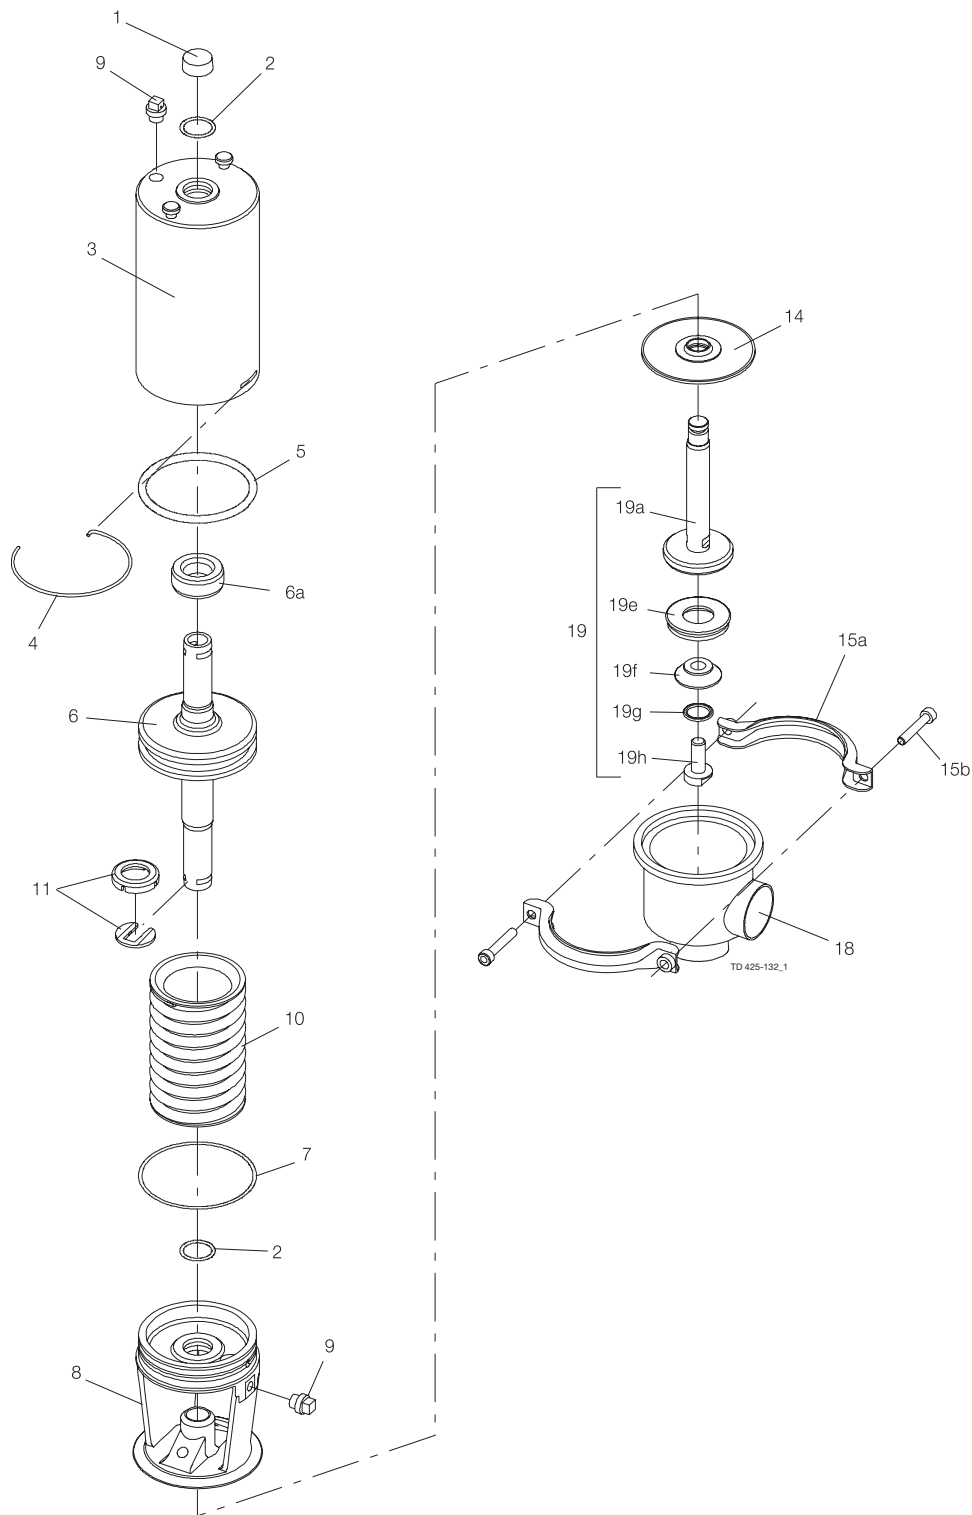

Not manufactured anymore

Alternative stem seal