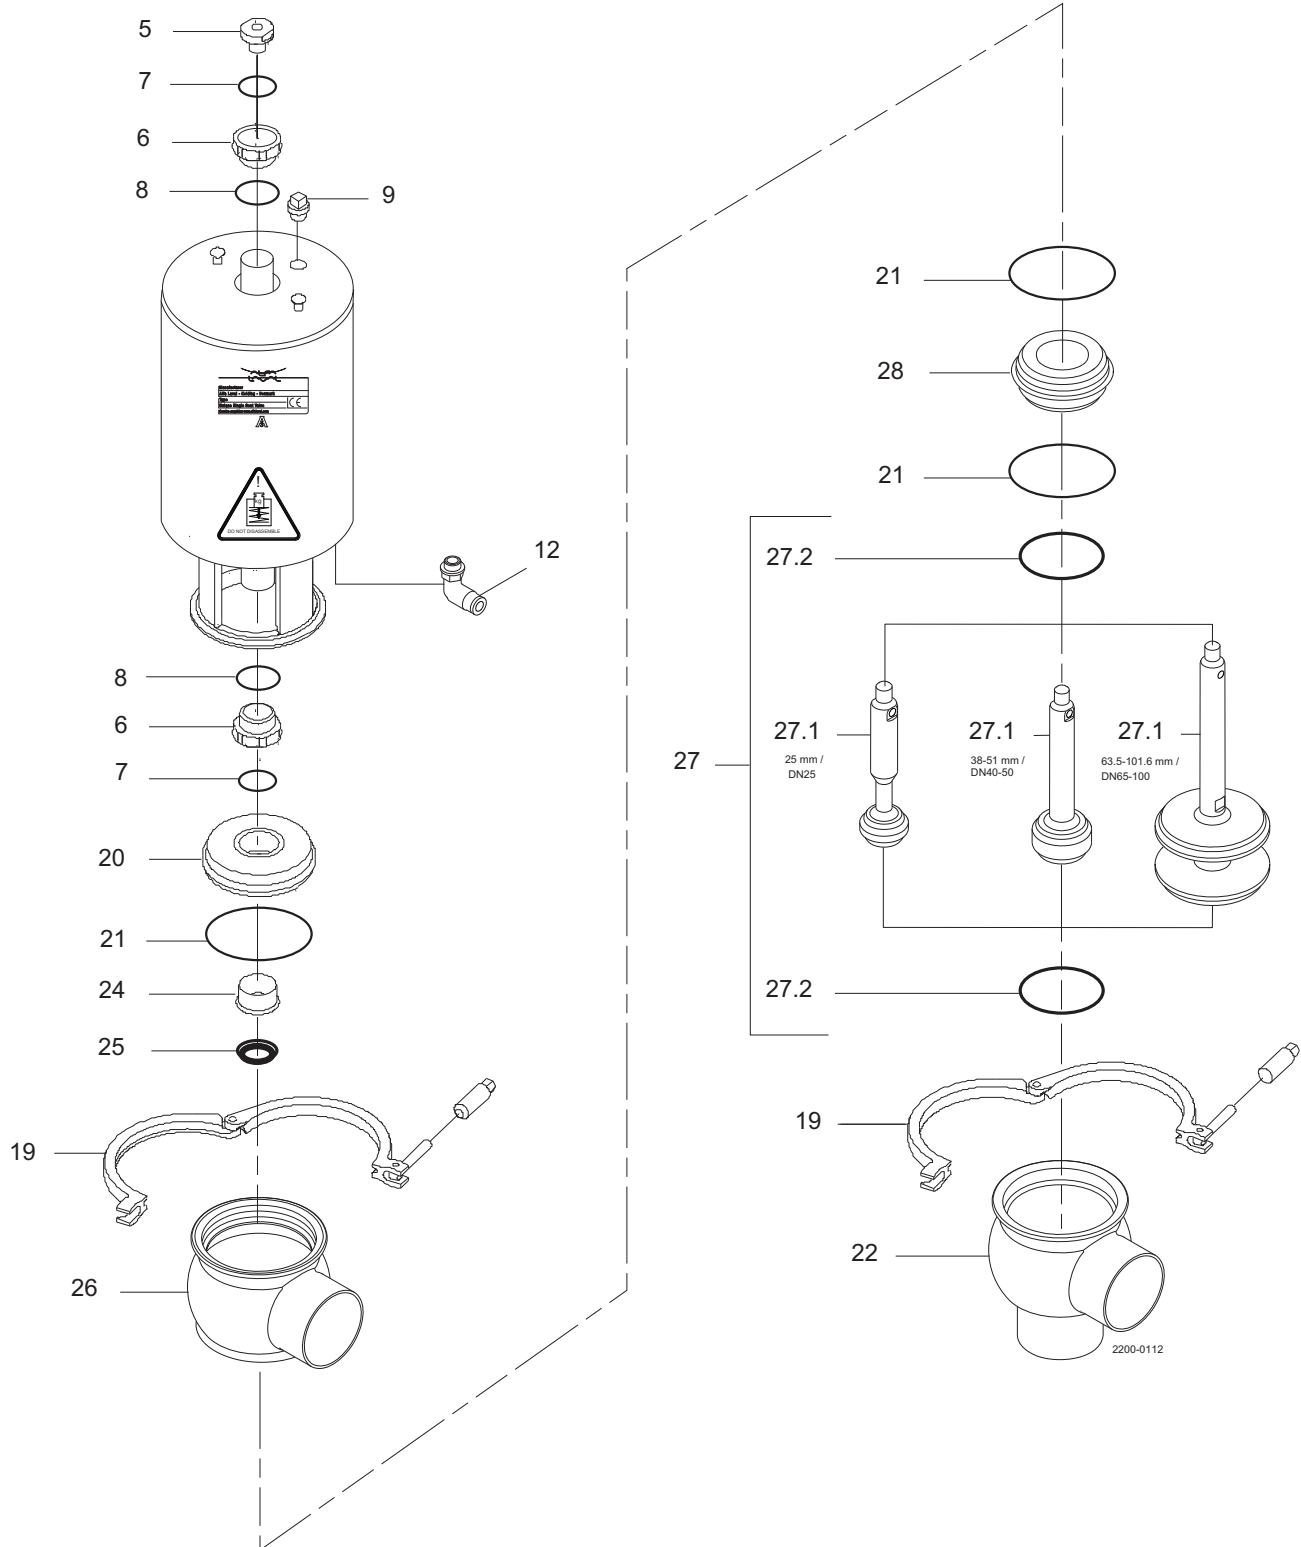

If the actuator is marked with a danger warning do NOT attempt to cut the actuator open.

Do NOT attempt to disassemble the actuator due to spring under load danger!

Do NOT attempt to cut the actuator open, due to spring under load danger!

Pos	Qty	Denomination	DN 25 25 mm	DN 40 38 mm	DN 50 51 mm	DN 65 63.5 mm	DN 80 76.1 mm	DN 100 101.6 mm
Actuator								
		Actuator, complete (NO)	9613154801	9613154801	9613154802	9613154803	9613154804	9613154805
		Actuator, complete (NC)	9613154806	9613154806	9613154807	9613154808	9613154809	9613154810
		Actuator, complete (A/A)	9613154811	9613154811	9613154812	9613154813	9613154814	9613154815
5	1	Adapter, plastic (- 0115)						
	1	Adapter, steel (0115 - 0518)						
	1	Adapter, steel (0518 -)	9615374701	9615374701	9615374701	9615374701	9615374701	9615374701
6	□	Bushing						
7	□	O-ring						
8	□	O-ring						
9	1	Plug	9613414101	9613414101	9613414101	9613414101	9613414101	9613414101
12	1(2)	Air fitting	9611991988	9611991988	9611991988	9611991988	9611991988	9611991988
Clamp								
19	2	Clamp	9612939303	9612939303	9612939304	9612939305	9612939306	9612939307
Bonnet								
20	1	Bonnet	9613127102	9613127102	9613127103	9613127104	9613127105	9613127106
21	♦	O-ring, EPDM (standard)						
	3	O-ring, HNBR						
	3	O-ring, FPM						
		O-ring set, (10 pcs.) EPDM	9614059422	9614059422	9614059425	9614059428	9614059431	9614059434
		O-ring set, (10 pcs.) HNBR	9614059423	9614059423	9614059426	9614059429	9614059432	9614059435
		O-ring set, (10 pcs.) FPM	9614059424	9614059424	9614059427	9614059430	9614059433	9614059436
24	1	Bushing	9613125002	9613125002	9613125002	9613125002	9613125002	9613125002
25	♦	Lip seal, EPDM (standard)						
	1	Lip seal, HNBR						
	1	Lip seal, FPM						
		O-ring set, (10 pcs.) EPDM	9614059419	9614059419	9614059419	9614059419	9614059419	9614059419
		O-ring set, (10 pcs.) HNBR	9614059420	9614059420	9614059420	9614059420	9614059420	9614059420
		O-ring set, (10 pcs.) FPM	9614059421	9614059421	9614059421	9614059421	9614059421	9614059421
Seat								
28	1	Seat	9613127501	9613127502	9613127503	9613127504	9613127505	9613127506
Valve body								
26	1	Valve body, upper, 1 port ISO	9613139301	9613139303	9613139305	9613139307	9613139309	9613139311
	1	Valve body, upper, 2 ports ISO	9613139302	9613139304	9613139306	9613139308	9613139310	9613139312
	1	Valve body, upper, 1 port DIN	9613139401	9613139403	9613139405	9613139407	9613139409	9613139411
	1	Valve body, upper, 2 ports DIN	9613139402	9613139404	9613139406	9613139408	9613139410	9613139412
22	1	Valve body, lower, 2 ports ISO	9613139501	9613139503	9613139505	9613139507	9613139509	9613139511
	1	Valve body, lower, 3 ports ISO	9613139502	9613139504	9613139506	9613139508	9613139510	9613139512
	1	Valve body, lower, 2 ports DIN	9613139601	9613139603	9613139605	9613139607	9613139609	9613139611
	1	Valve body, lower, 3 ports DIN	9613139602	9613139604	9613139606	9613139608	9613139610	9613139612
Valve plug								
27	1	Plug, change-over, ISO complete, EPDM (standard)	9613127701	9613127702	9613127703	9613127704	9613127705	9613127706
	1	Plug, change-over, ISO complete, HNBR	9613127713	9613127714	9613127715	9613127716	9613127717	9613127718
	1	Plug, change-over, ISO complete, FPM	9613127725	9613127726	9613127727	9613127728	9613127729	9613127730
	1	Plug, change-over, DIN complete, EPDM (std)	9613127707	9613127708	9613127709	9613127710	9613127711	9613127712
	1	Plug, change-over, DIN complete, HNBR	9613127719	9613127720	9613127721	9613127722	9613127723	9613127724
	1	Plug, change-over, DIN complete, FPM	9613127731	9613127732	9613127733	9613127734	9613127735	9613127736
27.1	1	Plug, change-over, ISO	9613149701	9613140002	9613140003	9613140004	9613140005	9613140006
	1	Plug, change-over, DIN	9613149702	9613140008	9613140009	9613140010	9613140011	9613140012
27.2♦	2	Plug seal, EPDM (standard)						
	2	Plug seal, HNBR						
	2	Plug seal, FPM						
		Plug seal set, (10 pcs.) EPDM	9614059401	9614059404	9614059407	9614059410	9614059413	9614059416
		Plug seal set, (10 pcs.) HNBR	9614059402	9614059405	9614059408	9614059411	9614059414	9614059417
		Plug seal set, (10 pcs.) FPM	9614059403	9614059406	9614059409	9614059412	9614059415	9614059418
Service kits								
□		Service kit, actuator	9611926500	9611926500	9611926500	9611926500	9611926500	9611926500
♦		Service kit, EPDM	9611926579	9611926580	9611926581	9611926582	9611926583	9611926584