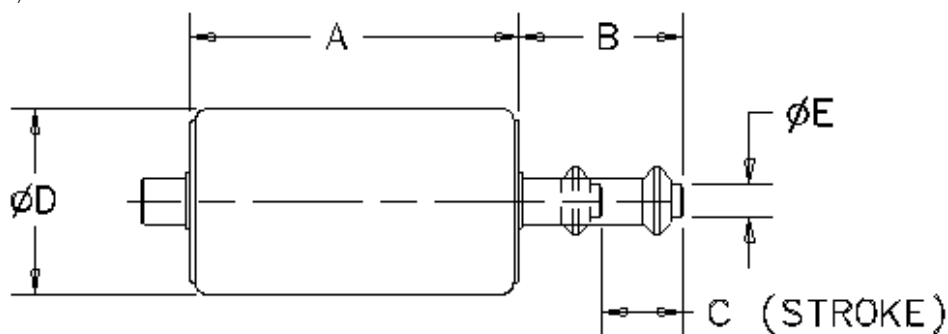

Mixproof Actuators (Lower)

Dimensions are approximate and are intended to aid in identification only. For more information, contact Alfa Laval, Inc.

Valve Size (In)	Part Number	Used on	A (In)	B (In)	C (In)	D (In)	E (In)
4	25498S	MM25-29, 20	10	4	2	6	1.125
2 and 3	25496S	MM25-2919, 2929	5 11/16	3 3/16	1 3/16	4.5	1.125
2 1/2 and 3	25501S	MM25-29H29H	8 1/16	4 1/16	1 3/16	6	1.125
4	25512S	MM25-29H29H	9 3/8	4	2	6	1.125