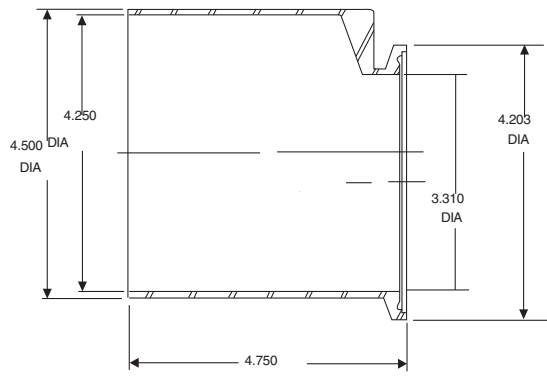

Size 32-82 and 32-84

Valve Size (in)	A	C	D	E
	in	in	in	in
3	4.20	3.31	4.25	4.50
4	5.87	4.84	5.78	6.00

1/2 - 13NC - 2 stud x
1 7/8 LG - 4 studs
equally spaced on BC

32-154