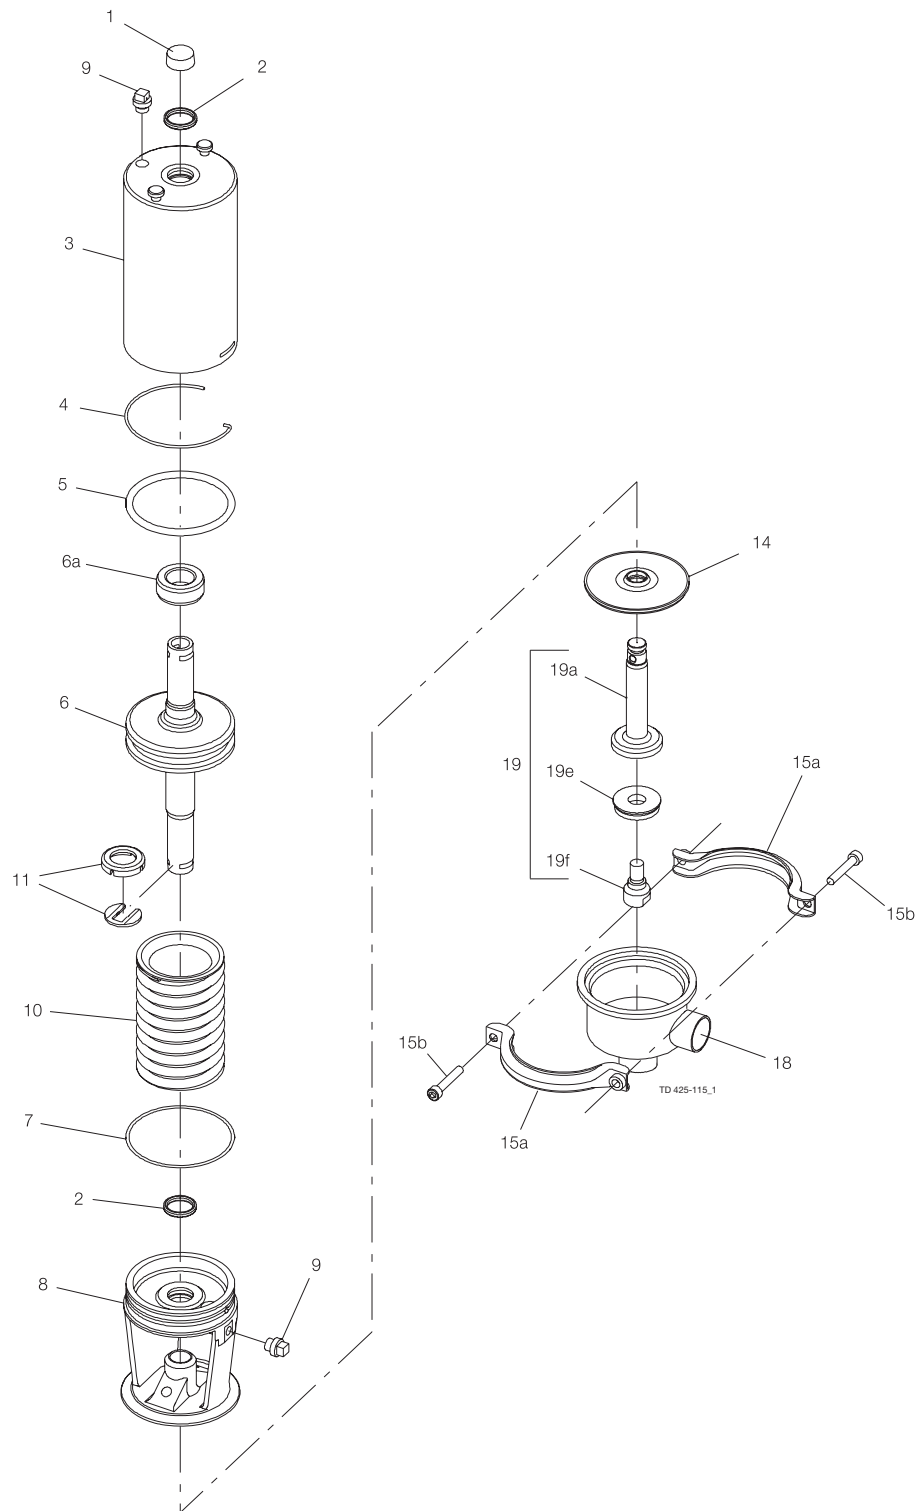

Not manufactured anymore

Alternative stem seal