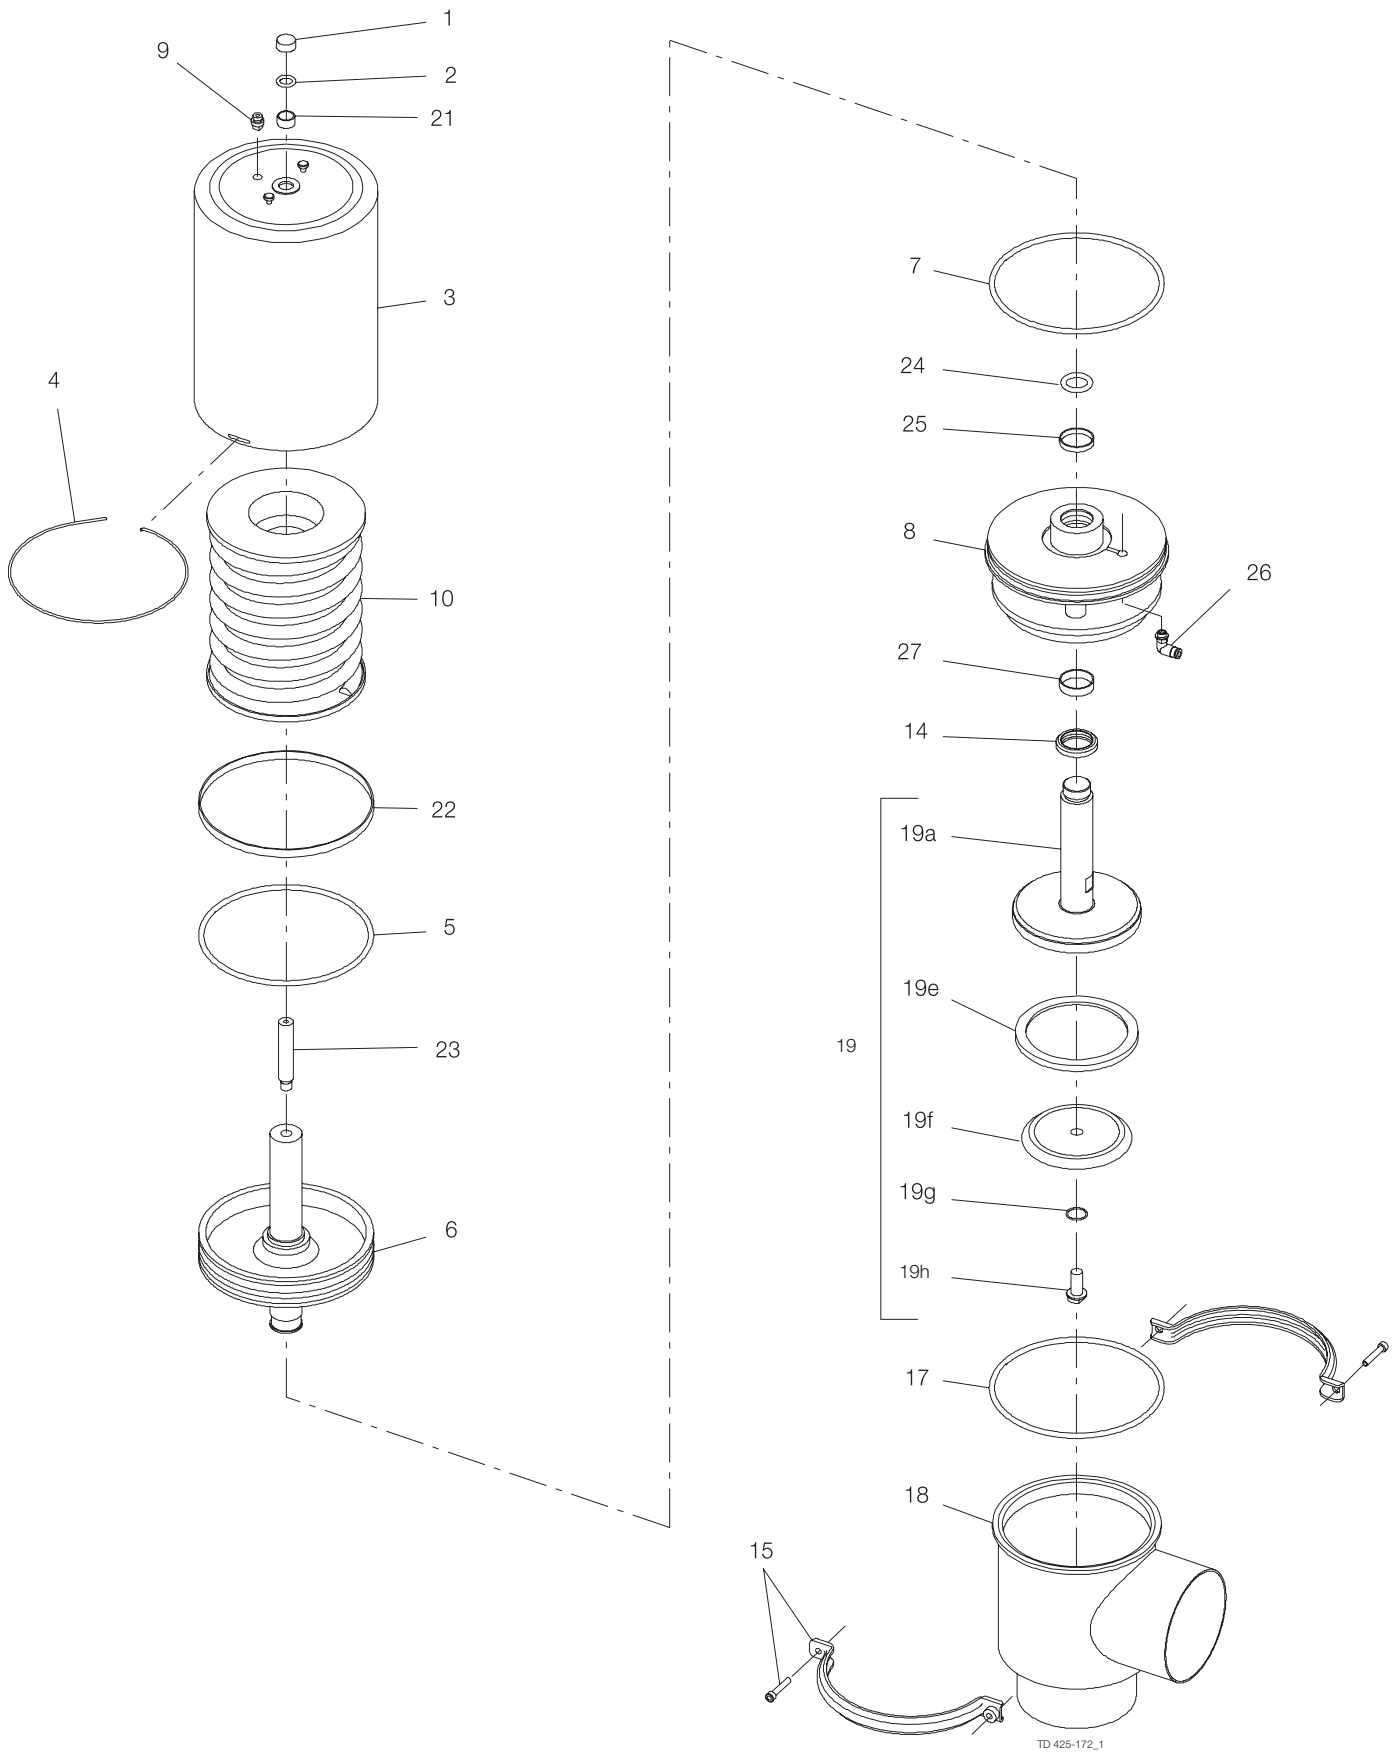

TD 425-172_1

Pos	Qty	Denomination	NC	NO
1	1	Actuator, complete	9612465701	9612465702
2	□	Cap	9611993060	9611993060
3	1	O-ring		
4	□	Cylinder	9612465501	9612465501
5	□	Lock wire		
6	□	O-ring		
7	□	Piston		
8	□	O-ring	9611992892	9611992892
9	1	Bonnet	9612508001	9612508001
10	1	Plug		
21	□	Spring packet	9612441301	9612441301
22	□	Guide ring		
23	□	Guide ring		
24	□	Top pin	9612440801	9612440801
25	□	O-ring		
26	□	Guide ring		
27	□	Air fitting		
	□	Guide ring		

Valve body part

Pos	Qty	Denomination	DN 125	DN 150
14	♦	1 Lip seal, EPDM (standard)		
		1 Lip seal, NBR		
		1 Lip seal, FPM		
Clamp				
15	1	Clamp complete	9611311058	9611311058
Valve body				
17	♦	1 Seal ring, EPDM (standard)	9611992937	9611992937
		1 Seal ring, NBR	9611992938	9611992938
		1 Seal ring, FPM	9611992939	9611992939
18	1	Valve body, 2 ports DIN	9612440501	9612440601
	1	Valve body, 3 ports DIN	9612440502	9612440602
Valve plug				
19	1	Plug, single, complete EPDM (standard)	9612438001	9612438004
	1	Plug, single, complete NBR	9612438002	9612438005
	1	Plug, single, complete FPM	9612438003	9612438006
19a	1	Stem	9612438301	9612438302
19e	♦	1 Plug seal, EPDM (standard)		
	1	Plug seal, NBR		
	1	Plug seal, FPM		
19f	1	Washer	9612438401	9612438401
19g	♦	1 O-ring, EPDM (standard)		
	1	O-ring, NBR		
	1	O-ring, FPM		
19h	1	Screw	9612438701	9612438701