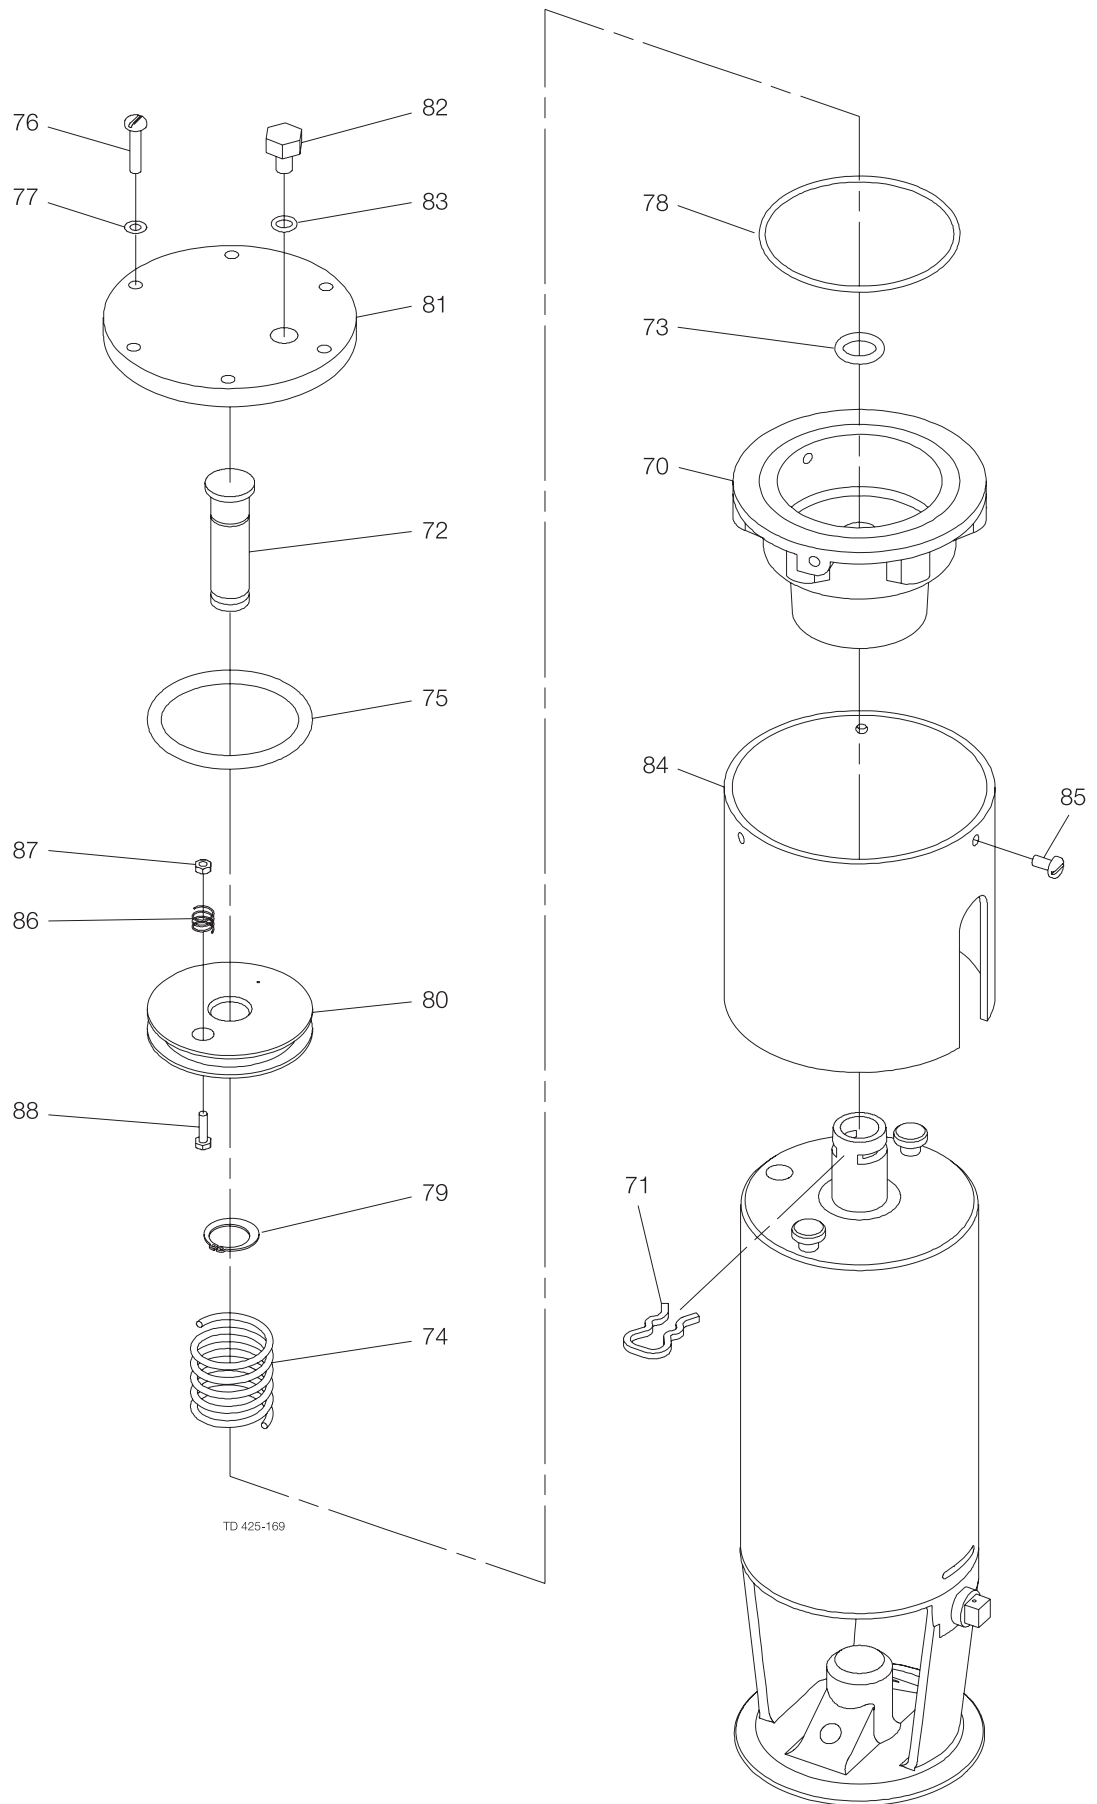

Not manufactured anymore

TD 425-169

Pos	Qty	Denomination	3135303952	3135303953
			38 - 63.5 mm	76 - 101.6 mm
70	1	Housing		
71	1	Clip		
72	1	Piston rod		
73	1	O-ring, NBR	22340433	22340433
74	1	Spring		
75	1	O-ring, NBR	42153	42153
76	6	Screw		
77	6	Washer		
78	1	O-ring, NBR	22340676	22340676
79	1	Lock ring	22364112	22364112
80	1	Piston		
81	1	Cover		
82	1	Plug		
83	1	O-ring	22340326	22340326
84	1	Protective hood		
85	3	Screw	22112148	22112148
86	1	Spring		
87	1	Nut		
88	1	Screw		

900096/2