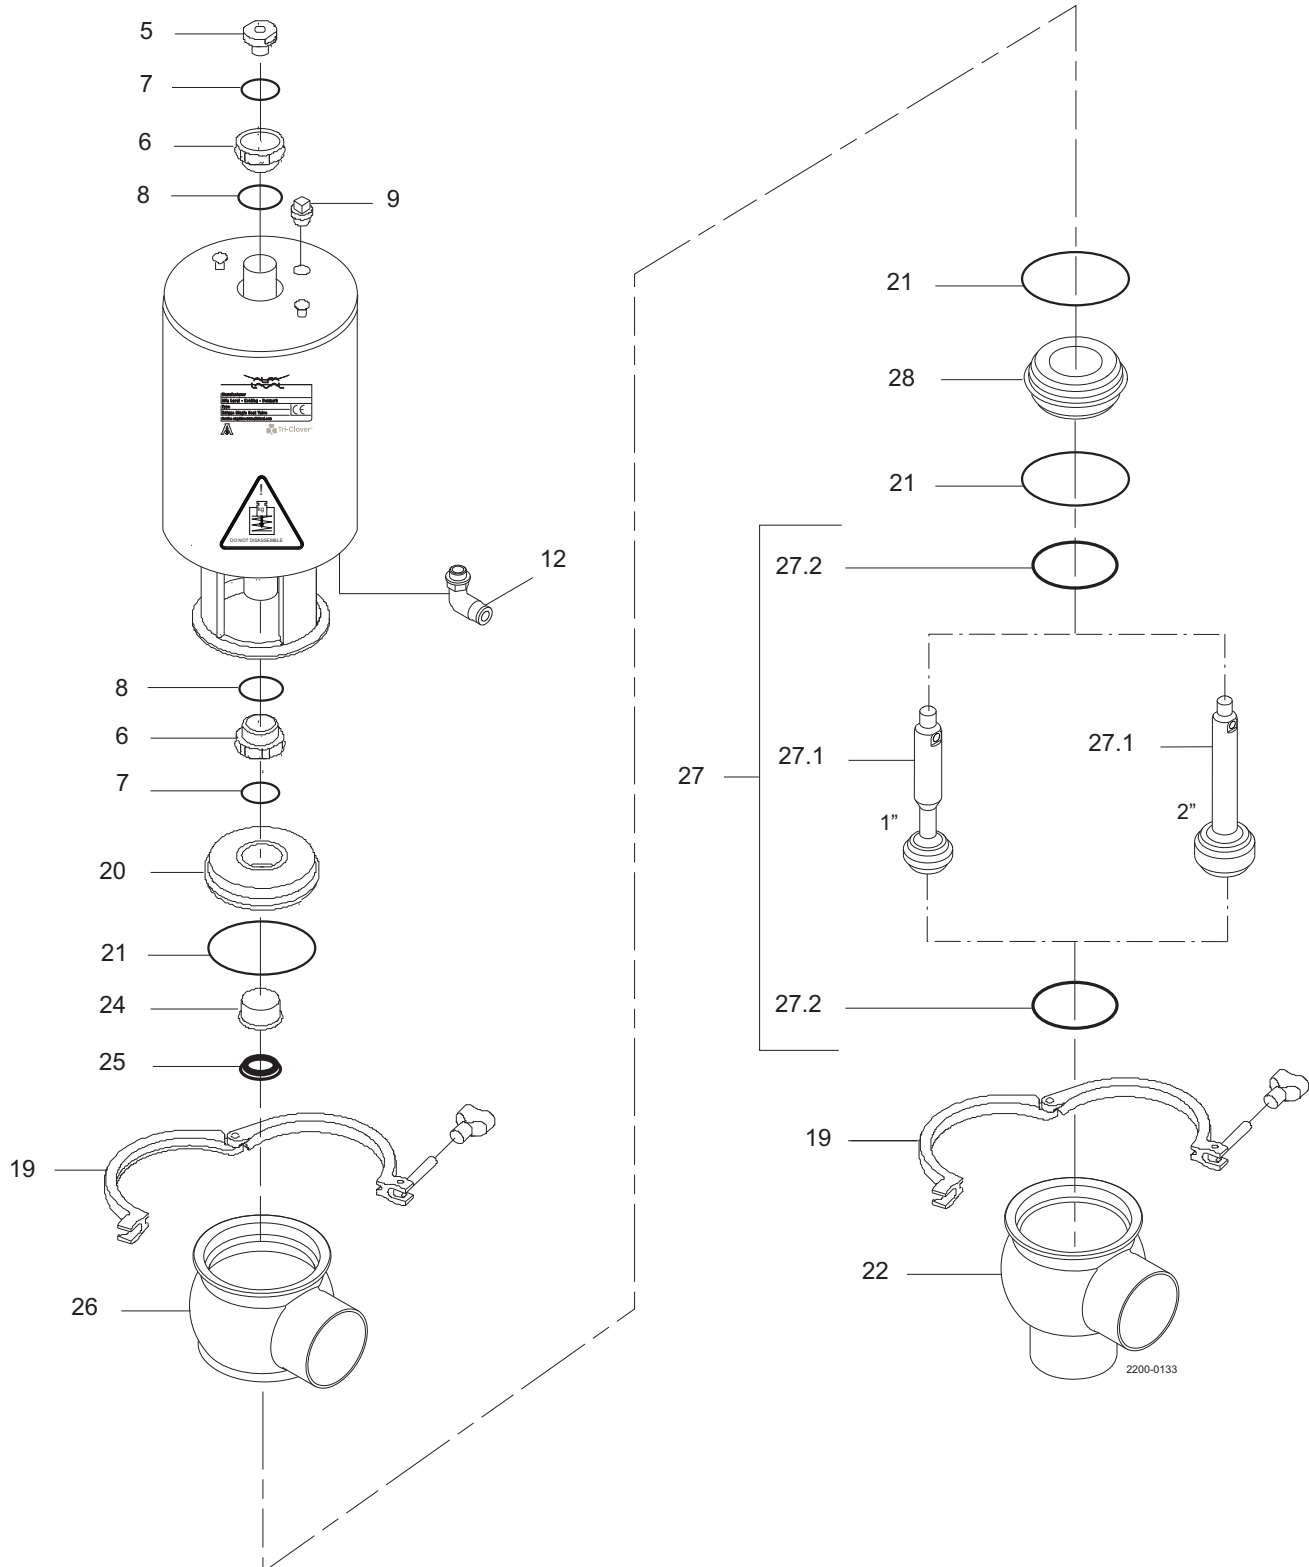

If the actuator is marked with a danger warning do NOT attempt to cut the actuator open.

Do NOT attempt to disassemble the actuator due to spring under load danger.

Do NOT attempt to cut the actuator open, due to spring under load danger.

AND

Do NOT attempt to cut the actuator open, due to spring under load danger.