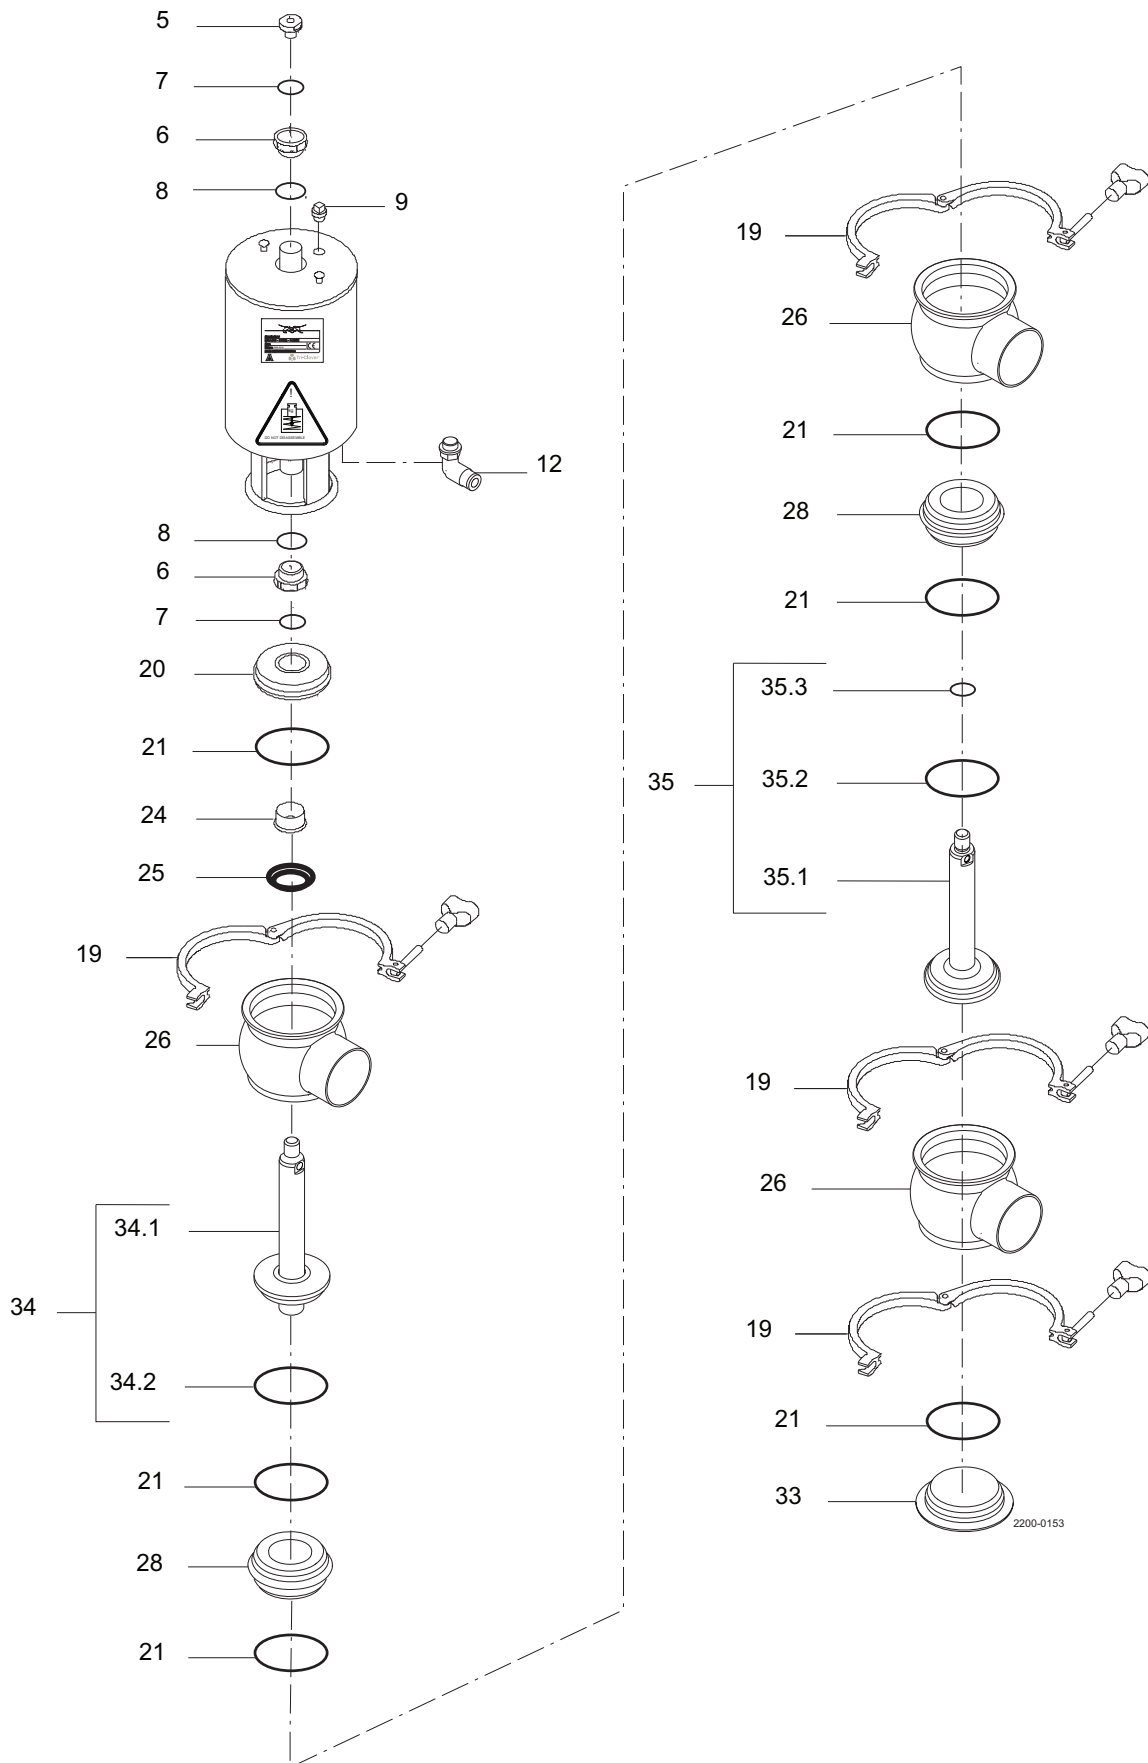

Service kits

□	Service kit, actuator	9611926500	9611926500	9611926500	9611926500	9611926500	9611926500
♦	Service kit, EPDM	9611926597	9611926598	9611926599	9611926600	9611926601	9611926602
♦	Service kit, HNBR	9611926603	9611926604	9611926605	9611926606	9611926607	9611926608
♦	Service kit, FPM	9611926609	9611926610	9611926611	9611926612	9611926613	9611926614

Parts marked with □♦ are included in the service kits.

Recommended spare parts: Service kits.