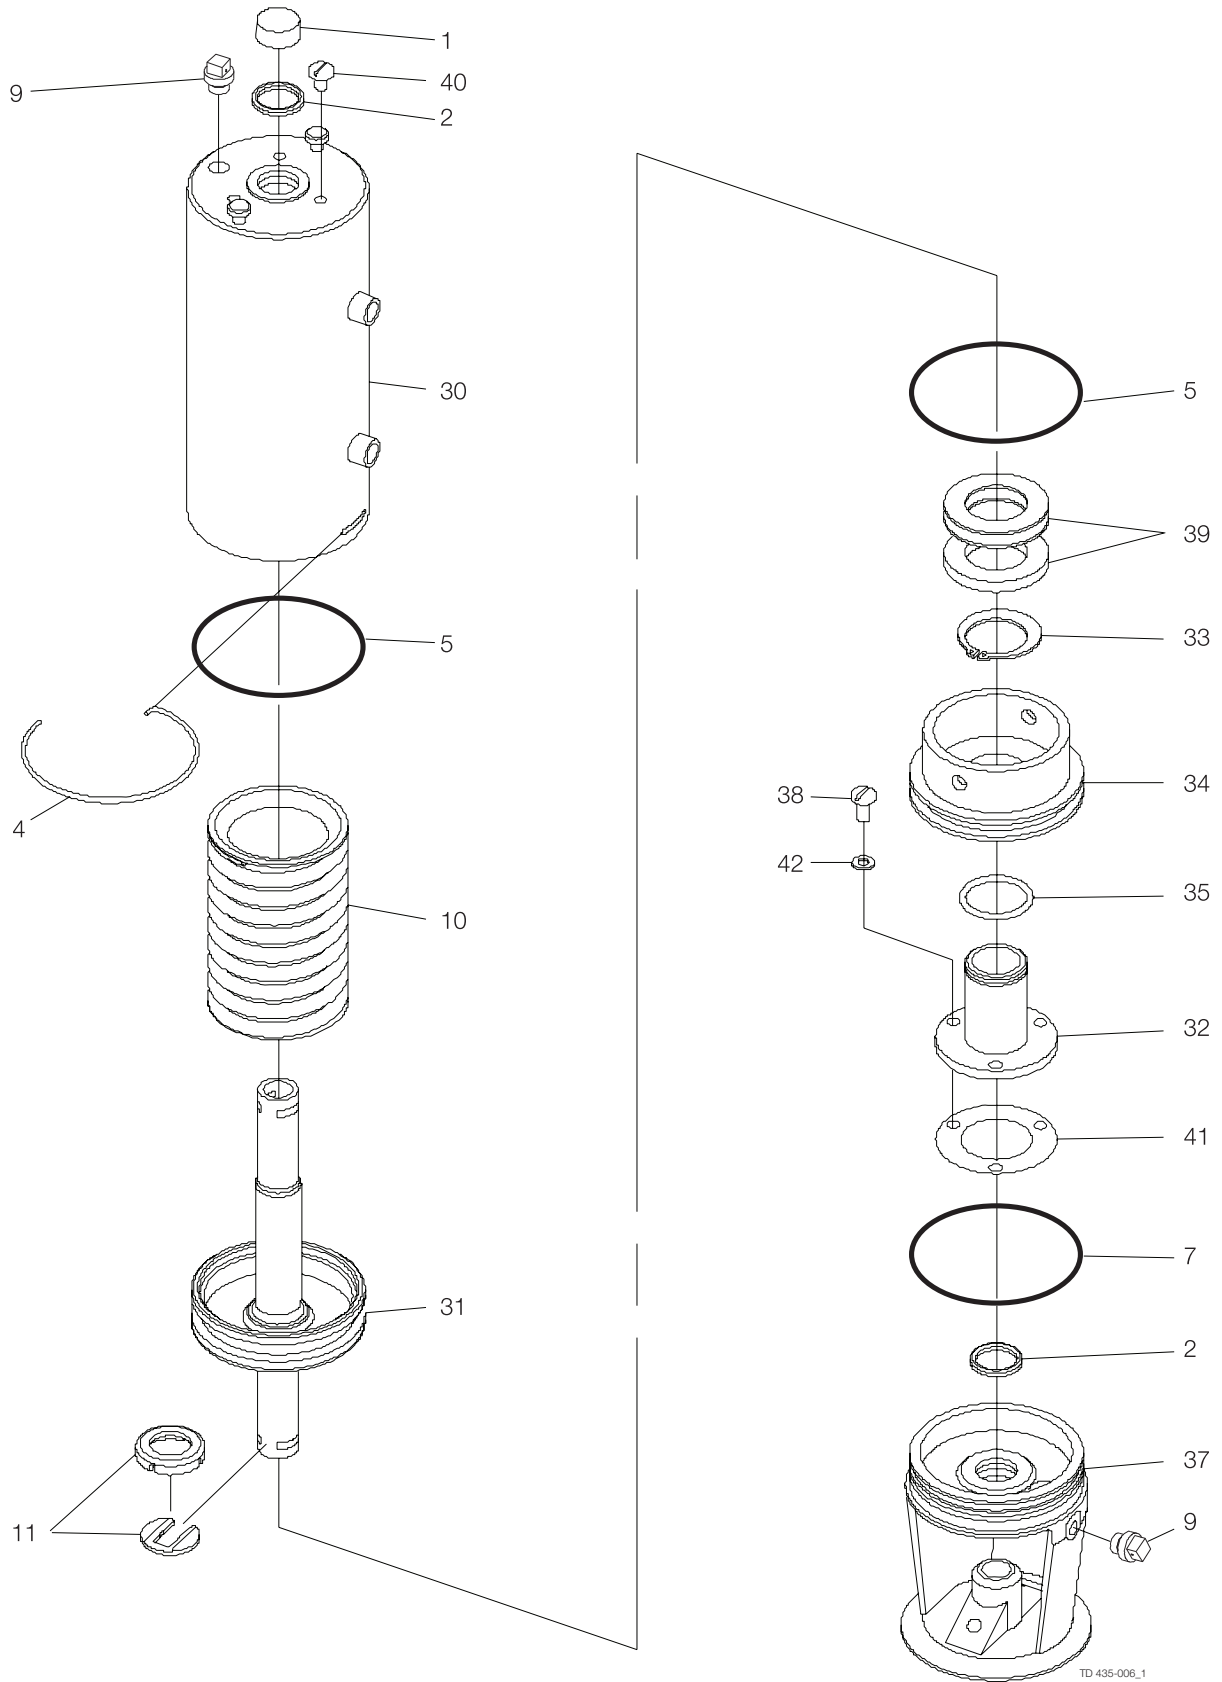

Not manufactured anymore

TD 435-006_1

Valve body parts: see parts list for standard valve

Pos	Qty	Denomination	38 - 63.5 mm	76 - 101.6 mm
		Actuator, -7, complete	3135304472	
1	1	Cap	3180105256	3180105255
2	2	O-ring		
4	1	Lock wire		
5	2	O-ring		
7	1	O-ring		
9	2	Plug		
10	1	Spring assembly, standard (black)	3135306251	3135306221
	1	Spring assembly, with extra strong spring (white)	3135306252	3135306222
11	1	Clip, complete (period 84.08 -)	3135307931	3135307932
	1	Clip, (period 68.02 - 84.07)		
30	1	Cylinder	3135304291	3135304301
31	1	Piston	3135306213	
33	1	Lock ring		
	1	Piston for intermediate position, (in connection with piston for seeger-ring) (period -83.03)		
35	1	O-ring		
	1	Bonnet, (aseptic version)		3135304242
38	3-4*	Screw	22113103	22113602
39	1	Spacer ring for TS, (6 mm)	3135304881	
	1	Spacer ring for TS, (7 mm)		3135304891
	3-4*	Spacer ring for TS, (1.5 mm)	3135304882	3135304892
40	3-4*	Plastic screw	9611991372	9611991371
41	1	Packing		
42	3-4*	Fibre washer		

38 - 63.5 mm 76 - 101.6 mm

Service kit for product wetted parts

□	Service kit	9611920111	9611920112

* Quantity 4 is valid for 76-101.6 mm

Parts marked with □ are included in the service kits.

Recommended spare parts: service kits.