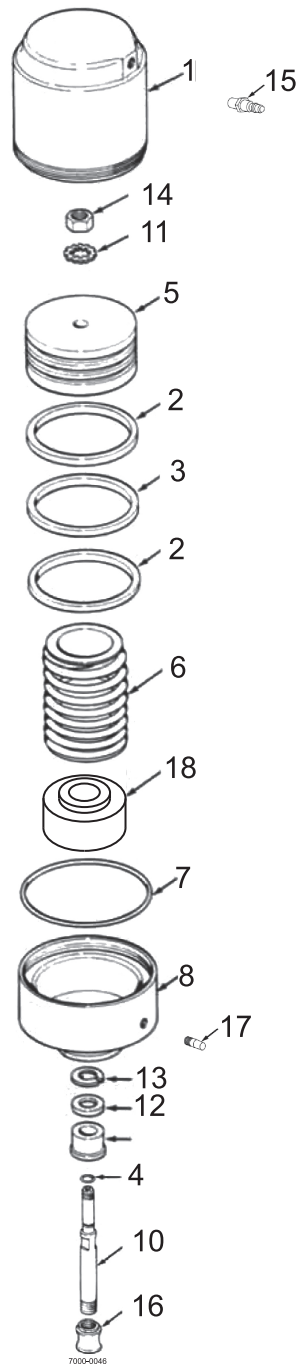

Pos	Qty	Denomination	
1	1	Actuator cylinder	750276
2	2	Vee block packing	755460
3	1	Felt seal	755464
4	1	O-ring	755388
5	1	Piston	767870
6	1	Spring assembly	750826
7	1	O-ring	296608
8	1	Bonnet	753796
10	1	Actuator stem	750328
11	1	Lockwasher	189971
12	1	Vee block packing	755461
13	1	Retaining ring	755090
14	1	Nut	189923
15	1	Air coupler adaptor	764098
16	1	Coupler	764241
17	1	Vented plug	181256
18	1	Spring guide	750141

Parts marked with o are included in the service kits.

o		Service kit	752039