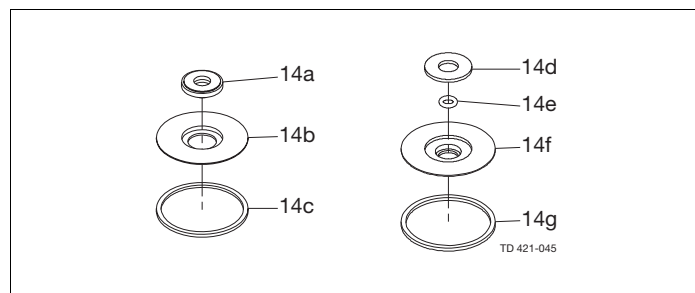

Alternative stem seal

Parts for FEP lip seal

Special lip seal