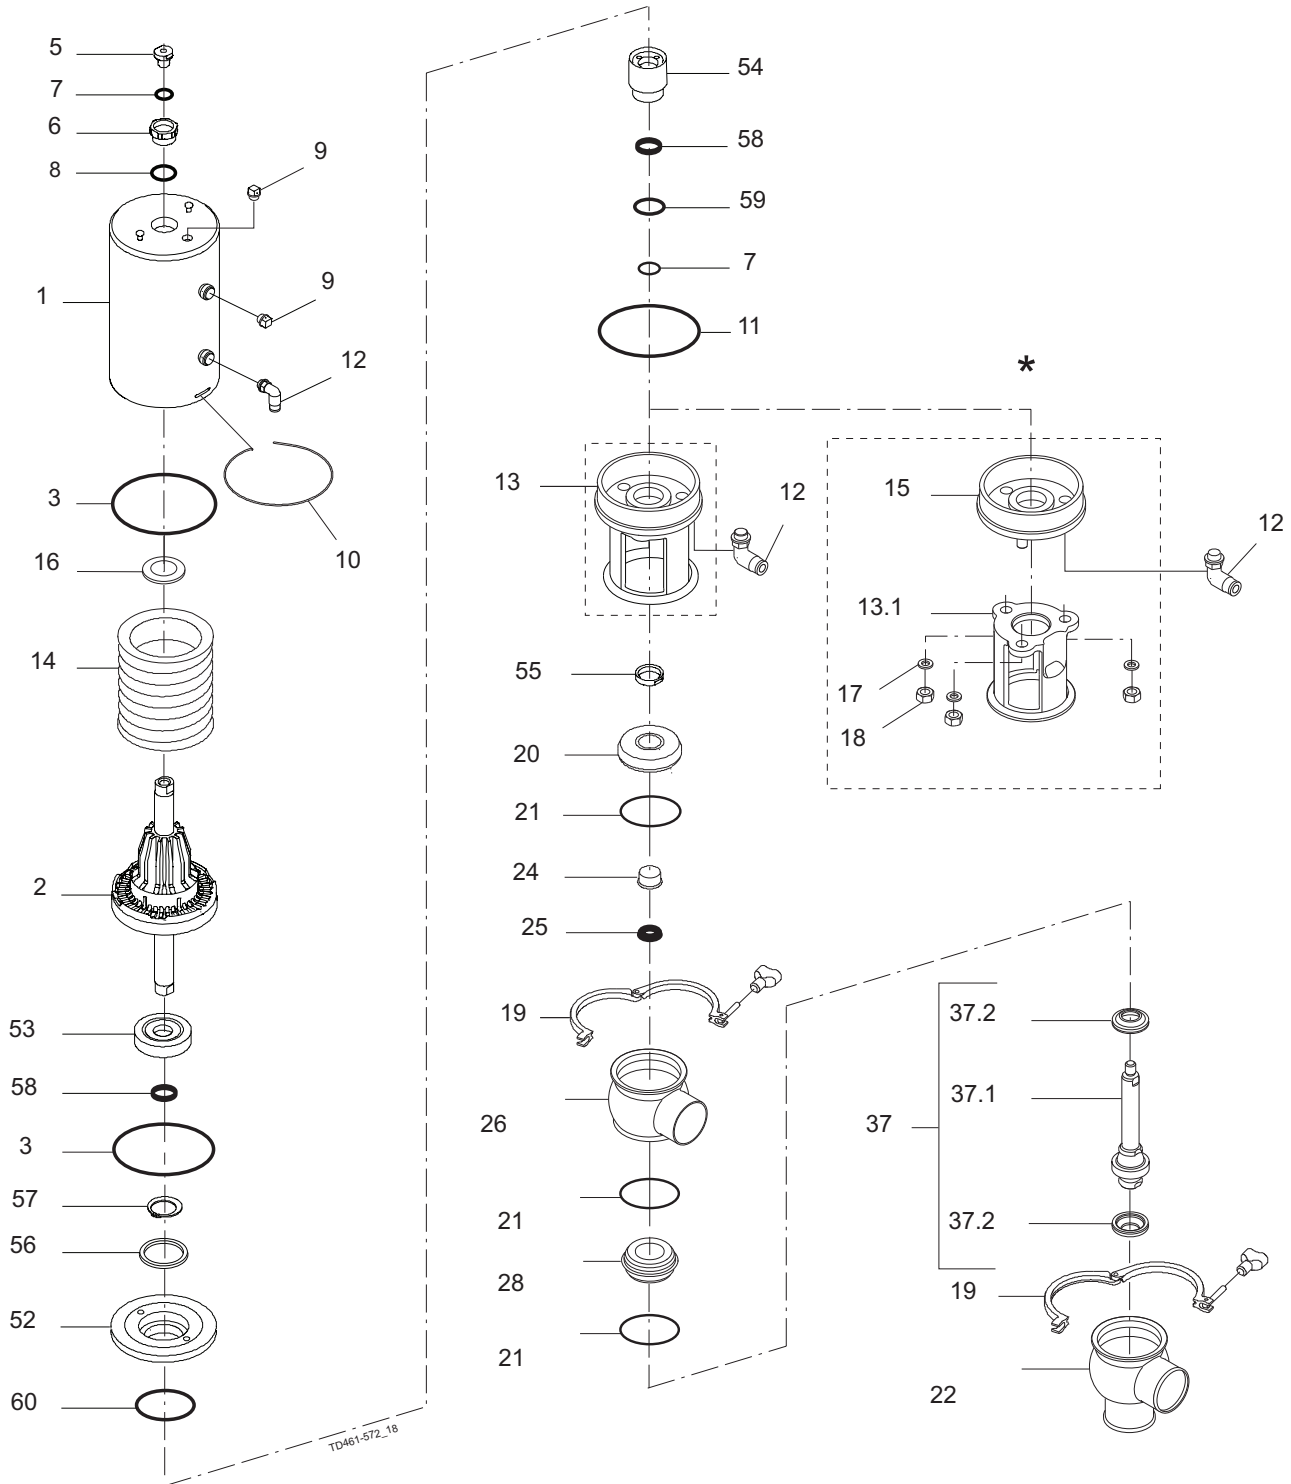

*) "Remove yoke with bolts" version, produced from 2006 to June 2016.
Replaced by "yoke without bolts" (13)

Pos	Qty	Denomination	1½"	2"	2½"	3"	4"
		Actuator , - complete blasted (NO) Change Over .	9613185934	9613185935	9613185936	9613185937	9613185938
		Actuator , - complete blasted (NC) Change Over .	9613185924	9613185925	9613185926	9613185927	9613185928
		Actuator , - complete polished (NO) Change Over	9613185929	9613185930	9613185931	9613185932	9613185933
		Actuator , - complete polished (NC) Change Over	9613185919	9613185920	9613185921	9613185922	9613185923
1	1	Cylinder , (blasted)	9613167709	9613167709	9613167709	9613167710	9613167711
		Cylinder , (polished)	9613167711	9613167711	9613167711	9613167712	9613167712
2	1	Piston	9613132304	9613132304	9613132304	9613132405	9613132405
3	2	O-ring	9611990033	9611990033	9611990033	9611994283	9611994283
5	1	Adapter, plastic (- 0115)					
		Adapter, steel (0115 - 0518)					
		Adapter, steel (0518 -)	9615374701	9615374701	9615374701	9615374701	9615374701
6	1	Bushing	9613132801	9613132801	9613132801	9613132801	9613132801
7	2	O-ring	9611994300	9611994300	9611994300	9611994300	9611994300
8	1	O-ring	9611994680	9611994680	9611994680	9611994680	9611994680
9	2	Plug	9613414101	9613414101	9613414101	9613414101	9613414101
10	1	Lock wire	9613143202	9613143202	9613143202	9613143203	9613143203
11	1	O-ring	22340622	22340622	22340622	9611992579	9611992579
12	2	Air fitting	9611994682	9611994682	9611994482	9611994682	9611994682
13	1	Yoke	9615245401	9613154402	9613154502	9613154603	9613154703
14	1	Spring assembly	9613132502	9613132502	9613132502	9613132503	9613132503
16	1	Support disc	9613142601	9613142601	9613142601	9613142601	9613142601
52	1	Piston	9613167801	9613167801	9613167801	9613167901	9613167901
53	1	Thrust plate	9613168201	9613168201	9613168201	9613168201	9613168201
54	1	Guide	9613168001	9613168001	9613168001	9613168101	9613168101
55	1	Nut	9613168301	9613168301	9613168301	9613168301	9613168301
56	2	Spacer , (only for shut-off valve)	9613168402				
		Spacer , (only for shut-off valve)		9613168402	9613168402	9613168402	9613168402
		Spacer , (only for shut-off valve)		9613168401	9613168401		
		Spacer , (only for shut-off valve)				9613168401	9613168401
		Spacer , (only for NO change-over valve)				9613168401	9613168401
57	1	Lock ring	51997509	51997509	51997509	51997509	51997509
58	2	Guide ring	9613008424	9613008424	9613008424	9613008424	9613008424
59	1	O-ring					
60	1	O-ring					