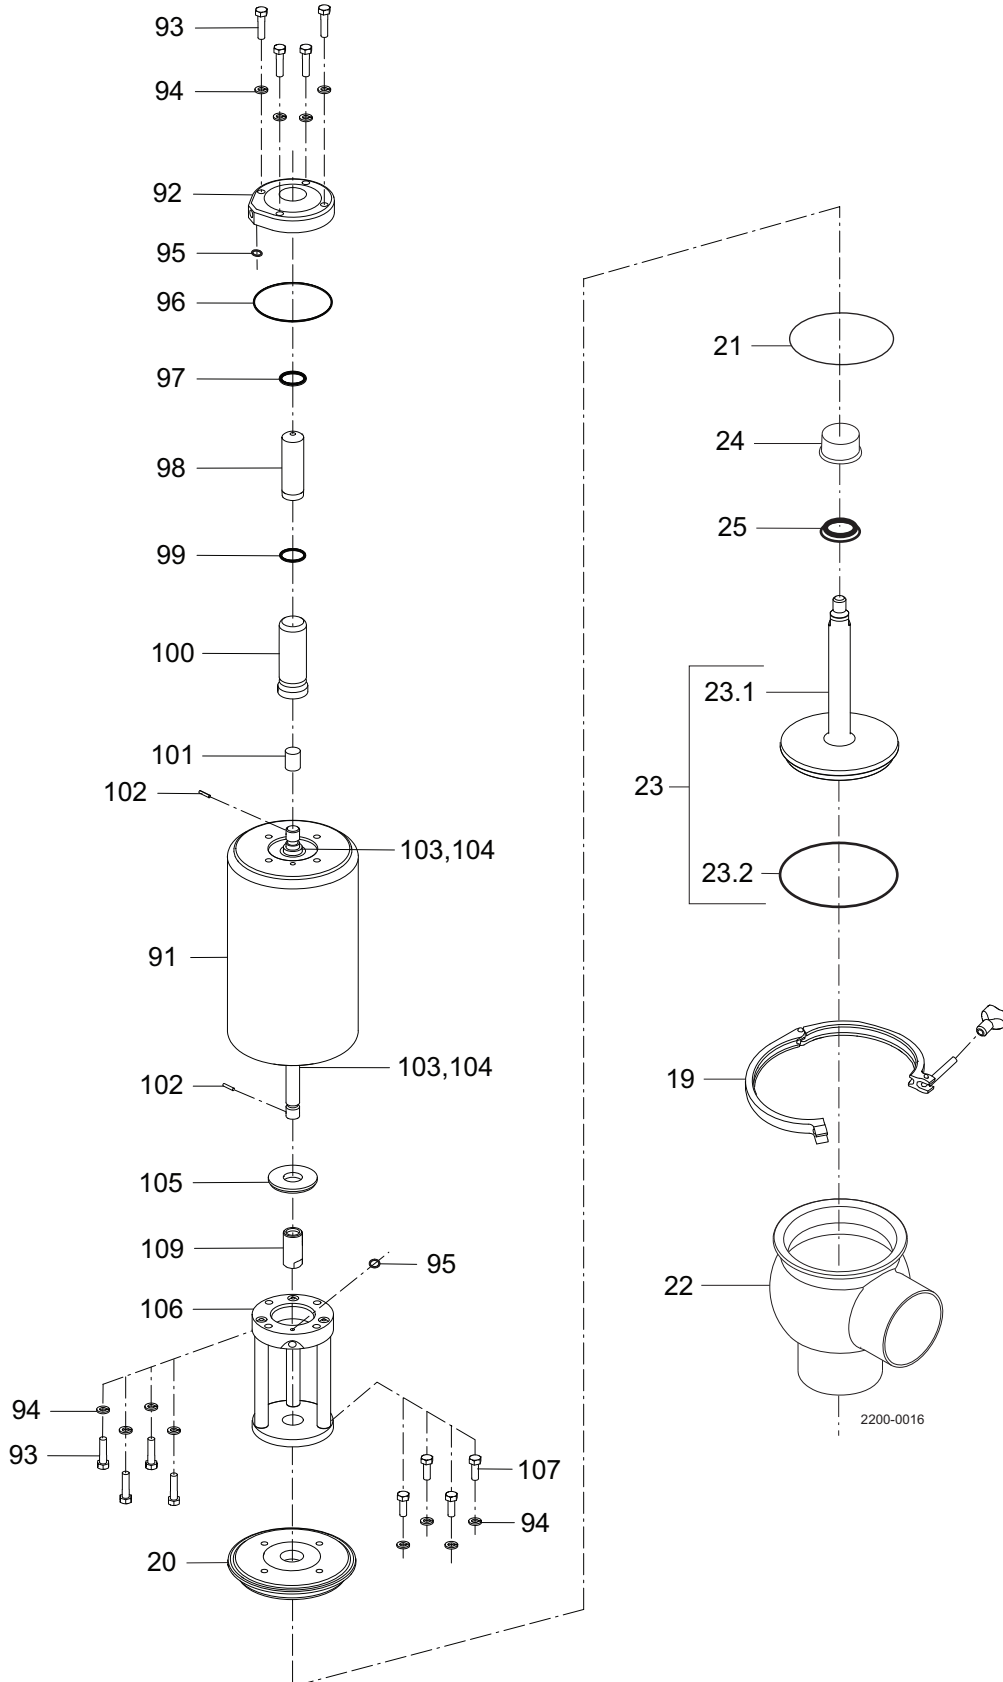

If the actuator is marked with a danger warning do NOT attempt to cut the actuator open.

Do NOT attempt to disassemble the actuator due to spring under load danger.

Do NOT attempt to cut the actuator open, due to spring under load danger.

AND

Do NOT attempt to cut the actuator open, due to spring under load danger.