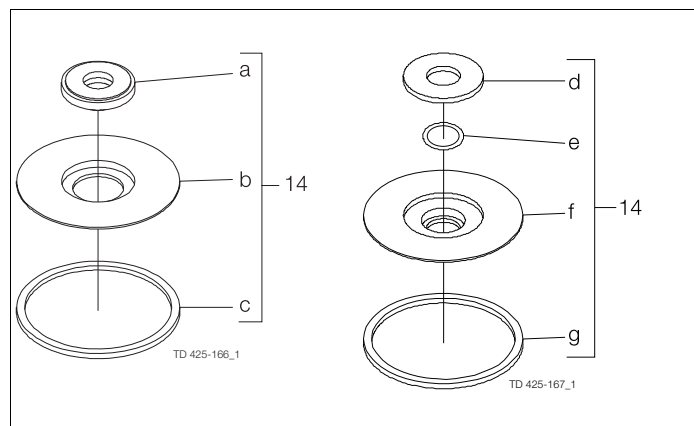

Not manufactured anymore

Alternatives stem seal

Parts for FEP seal

Actuator

Pos	Qty	Denomination	DN 50 51 mm	DN 65 63.5 mm	76 mm	DN 80	DN 100 101.6 mm
		Actuator, -1, complete					
		Actuator, -2, complete					
		Actuator, -3, complete					
1	1	Cap	3180105256	3180105255	3180105255	3180105255	3180105255
2	□ 2	O-ring					
3	1	Cylinder					
4	□ 1	Lock wire					
5	□ 1	O-ring					
6	1	Piston		9612123001	9612123001	9612123001	9612123001
7	□ 1	O-ring					
9*	2	Plug					
10*	1	Spring assembly	9612124601	9612122901	9612122901	9612122901	9612122901
11	□ 1	Clip, compl	3135307931	3135307932	3135307932	3135307932	3135307932

* Only for actuator -1 and -2.

Valve body part

Pos	Qty	Denomination	DN 50 51 mm	DN 65 63.5 mm	76 mm	DN 80	DN 100 101.6 mm
Stem seal							
14	♦ 1	Lip seal, EPDM (standard)					
	1	Lip seal, NBR					
	1	Lip seal, FPM					
Clamp							
15a+b	2	Clamps and screws (period 9209-)	3132000271	3132000271	3132000272	3132000272	3132000272
15a	4	Clamp half (period -9209)					
15b	4	Screw (period -9209)					
Valve body							
16	1	Valve body, upper, 1 port ISO	3135300541	3135300551	3135300561		3135300581
	1	Valve body, upper, 1 port DIN	9612094601	9612094701		9612094801	9612094901
	1	Valve body, upper, 2 ports ISO	3135300546	3135300556	3135300566		3135300586
	1	Valve body, upper, 2 port DIN	9612094602	9612094702		9612094802	9612094902
17	♦○ 1	Seal ring, EPDM (standard)					
	1	Seal ring, NBR					
	1	Seal ring, FPM					
	1	Seal ring, PTFE					
18	1	Valve body, lower, 2 ports ISO	3135303761	3135303801	3135303811		3135300261
	1	Valve body, lower, 2 ports DIN	9612094101	9612094201		9612094301	9612094401
	1	Valve body, lower, 3 ports ISO	3135303766	3135303806	3135303816		3135300266
	1	Valve body, lower, 3 ports DIN	9612094102	9612094202		9612094302	9612094402