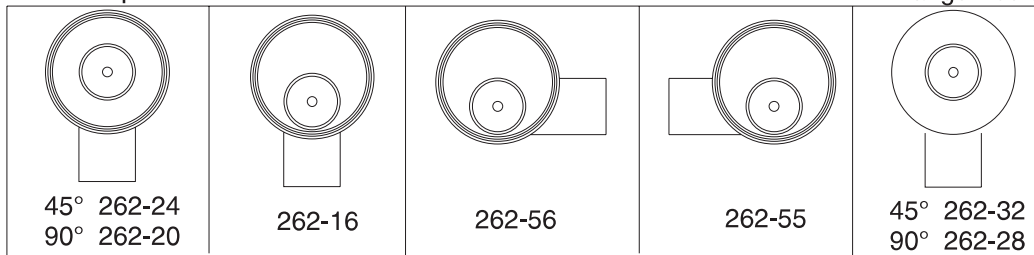

Tri-Clamp® Bodies

Flange Bodies

KETTLE VALVE PORT CONFIGURATION
Bottom View - Looking into valve body through mounting end.