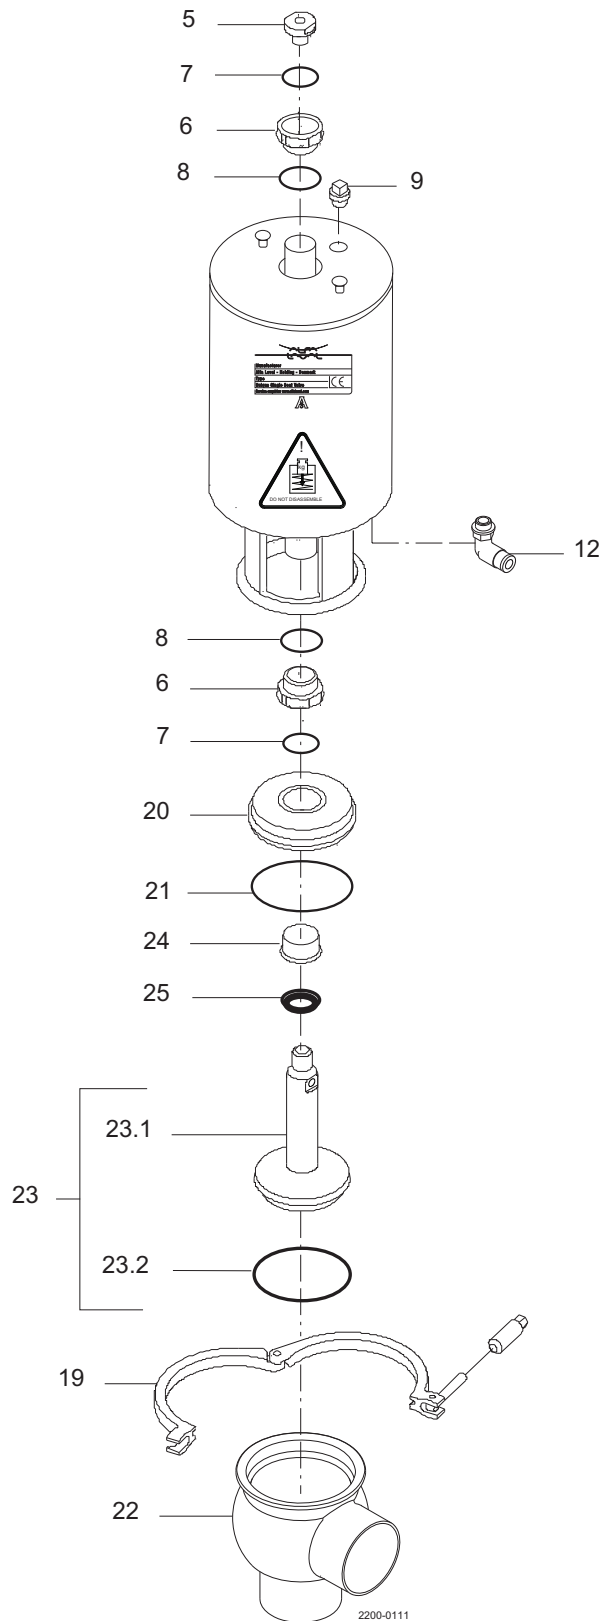

Pos	Qty	Denomination	1 1/2"	2"	2 1/2"	3"
1	1	Body, 10 tee type	770106	770107	770111	770116
	1	Body, 30 cross type	770269	770273	770275	770279
2	1	Stem, SFY	773103	9634050985	9634051064	773214
3	□	Body Gasket, SFY	750382	750382	750389	750398
	♦	Body Gasket, EPDM	750383	750383	750390	750400
4	1	Clamp	270266	270266	270267	212211
5	1	Bonnet	750514	750514	751686	751687
6	11	Lockwasher	189962	189962	189962	189962
7	4	Screw	189773	189773	189773	189773
8	□	Stem O ring, SFY	750077	750077	750077	750077
	♦	Stem O ring, EPDM	750132	750132	750132	750132
9	□	Roulon Stem Bushing	761578	761578	761578	761578
10	1	Yoke	750224	750224	750224	750224
11	1	Vent Plug	181256	181256	181256	181256
12	1	Actuator	750318	750318	750318	750318
13	1	Packing Retainer	751659	751659	751659	751659
14	2	Packing	755461	755461	755461	755461
15	2	Packing Retainer	751680	751680	751680	751680
16	1	End Cap	751682	751682	751682	751682
17	1	O ring	755356	755356	755356	755356
18	1	Stem Guard	750583	750583	750583	750583
19	1	Red Caplug	750568	750568	750568	750568
20	□♦	O ring	755388	755388	755388	755388
21	1	O ring	755472	755472	755472	755472
22	4	Screw	189723	189723	189723	189723
23	1	Spacer	751488	751488	751488	751488
24	3	Screw	180472	180472	180472	180472
25	□	O ring, SFY	751496	751496	751496	751496
	♦	O ring, EPDM	9634048098	9634048098	9634048098	9634048098
26	2	Nylon Lock Pin	750338	750338	750338	750338

Parts marked with □♦ are included in the service kits.

		1 1/2"	2"	2 1/2"	3"
□	SFY Service Kits	9613990659	9613990659	9613990660	9613990661
♦	EPDM Service Kits	9613990656	9613990656	9613990657	9613990658

If the actuator is marked with a danger warning do NOT attempt to cut the actuator open.

Do NOT attempt to disassemble the actuator due to spring under load danger!

Do NOT attempt to cut the actuator open, due to spring under load danger!