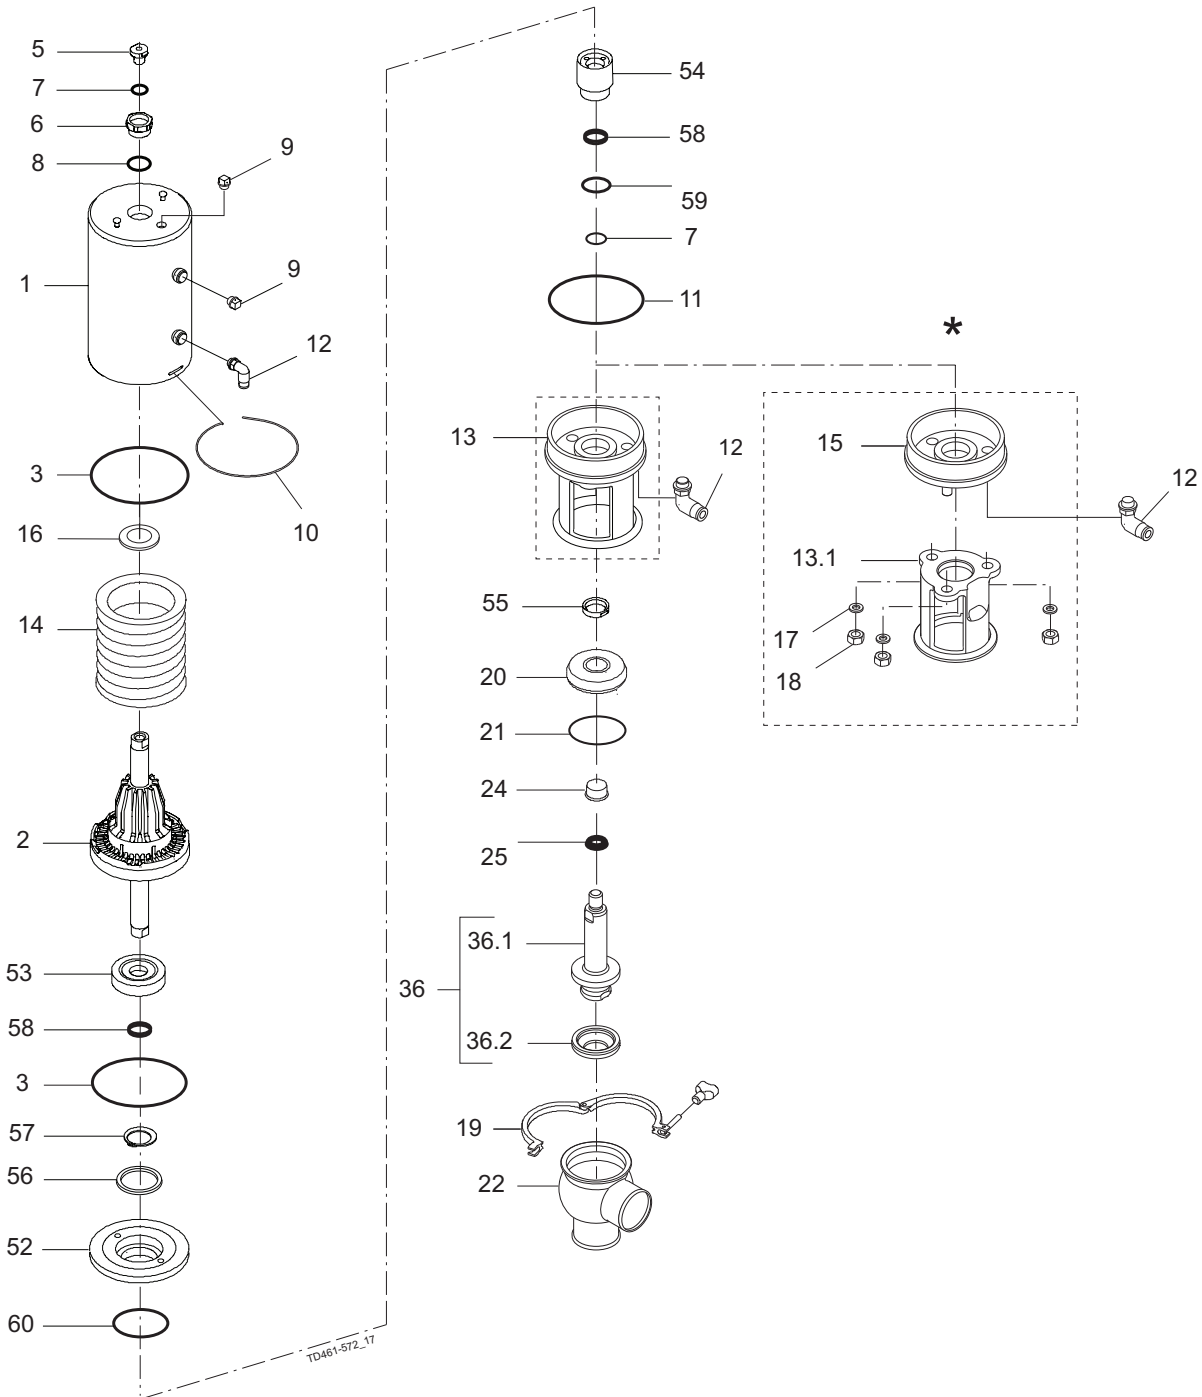

*) "Remove yoke with bolts" version, produced from 2006 to June 2016.
Replaced by "yoke without bolts" (13)

Pos	Qty	Denomination	1½"	2"	2½"	3"	4"
Clamp							
19	1	Clamp	9612939316	9612939317	9612939318	9612939319	9612939320
Bonnet							
20	1	Bonnet	9613127102	9613127103	9613127104	9613127105	9613127106
21	♦	O-ring, EPDM (standard)					
	1	O-ring, HNBR					
	1	O-ring, FPM					
		O-ring, , set (10 pcs.) EPDM	9614059422	9614059425	9614059428	9614059431	9614059434
		O-ring, , set (10 pcs.) HNBR	9614059423	9614059426	9614059429	9614059432	9614059435
		O-ring, , set (10 pcs.) FPM	9614059424	9614059427	9614059430	9614059433	9614059436
24	1	Bushing	9613125002	9613125002	9613125002	9613125002	9613125002
25	♦	Lip seal, , EPDM (standard)					
	1	Lip seal, , HNBR					
	1	Lip seal, , FPM					
	1	Lip seal, , set (10 pcs.) EPDM	9614059419	9614059419	9614059419	9614059419	9614059419
	1	Lip seal, , set (10 pcs.) HNBR	9614059420	9614059420	9614059420	9614059420	9614059420
	1	Lip seal, , set (10 pcs.) FPM	9614059421	9614059421	9614059421	9614059421	9614059421
Valve Body							
22	1	Valve body, , lower, 2 ports , clamp	9613161603	9613161605	9613161607	9613161609	9613161611
	1	Valve body, , lower, 3 ports, clamp	9613161604	9613161606	9613161608	9613161610	9613161612
	1	Valve body, , lower 2 ports , welding ends	9613139515	9613139517	9613139519	9613139521	9613139523
	1	Valve body, , lower 3 ports , welding ends	9613139516	9613139518	9613139520	9613139522	9613139524
Valve Plug							
36	1	Plug, shut off, complete	9613155802	9613155803	9613155804	9613155805	9613155806
36.1	1	Plug, shut off.	9613151101	9613151102	9613151103	9613151104	9613151105
36.2	♦	Plug seal, PTFE					
	1	Plug seal, , set (10 pcs.) PTFE	9614059449	9614059450	9614059451	9614059452	9614059453