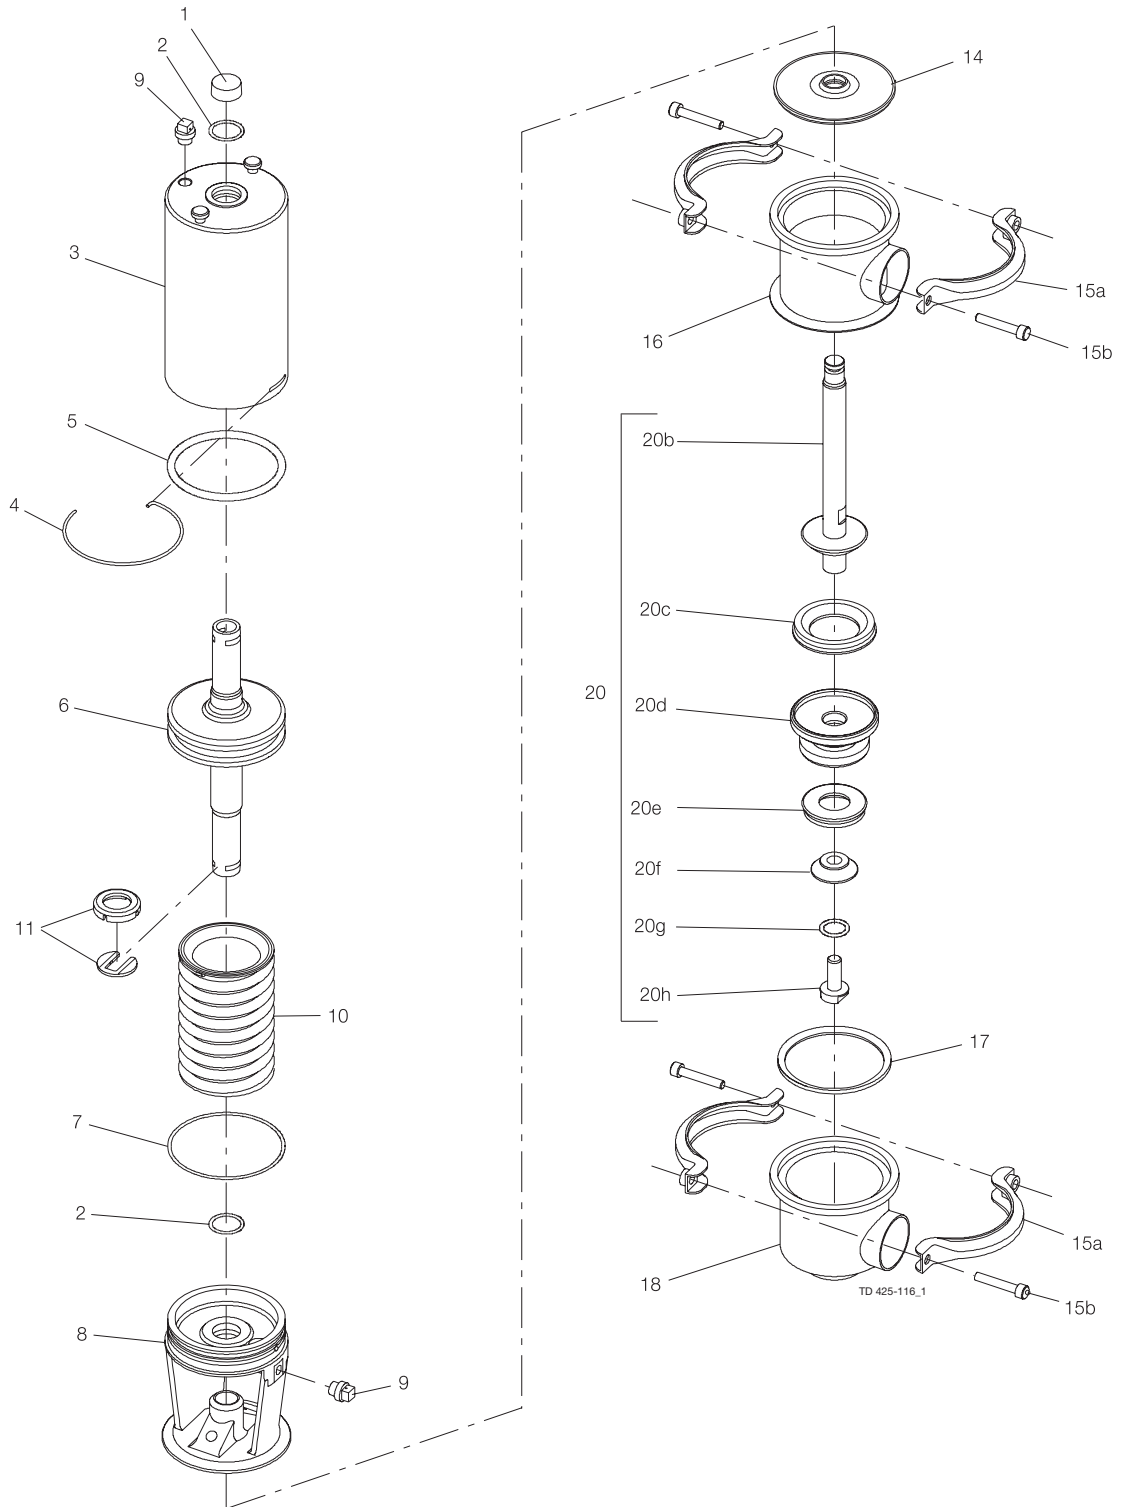

Not manufactured anymore

Alternative stem seal

Actuator

Pos	Qty	Denomination	DN 40	DN 50	DN 65	76 mm	DN 80	DN 100
			38 mm	51 mm	63.5 mm			101.6 mm
		Actuator, -1, complete	3135302061	3135302061	3135302061	3135302141	3135302141	3135302141
		Actuator, -2, complete	3135302062	3135302062	3135302062	3135302142	3135302142	3135302142
		Actuator, -3, complete	3135302063	3135302063	3135302063	3135302143	3135302143	3135302143
1	1	Cap	3180105256	3180105256	3180105256	3180105255	3180105255	3180105255
2	□	O-ring						
3	1	Cylinder	3135301391	3135301391	3135301391	3135301851	3135301851	3135301851
4	□	Lock wire						
5	□	O-ring						
6	1	Piston, -1, -2	3135306211	3135306211	3135306211	3135306191	3135306191	3135306191
	1	Piston, -3	3135306212	3135306212	3135306212			
7	□	O-ring						22340617
8	1	Bonnet	3135301331	3135301331	3135301331	3135301901	3135301901	3135301901
9*	2	Plug						
10*	1	Spring assembly, standard (black)	3135306251	3135306251	3135306251	3135306221	3135306221	3135306221
	1	Spring assembly with extra strong spring (white)	3135306252	3135306252	3135306252	3135306222	3135306222	3135306222
11	□	Clip, complete (period 84.08-)	3135307931	3135307931	3135307931	3135307932	3135307932	3135307932
	1	Clip, (period 68.02 - 84.07)						

* Only for actuator -1 and -2.

Valve body part

Pos	Qty	Denomination	DN 40	DN 50	DN 65	76 mm	DN 80	DN 100
			38 mm	51 mm	63.5 mm			101.6 mm
Stem seal								
14	♦	1 Lip seal, EPDM (std)						
		1 Lip seal, NBR						
		1 Lip seal, FPM						
Clamp								
15a+b	2	Clamps & screws (period 9209-)	3132000273	3132000273	3132000273	3132000272	3132000272	3132000272
15a	4	Clamp half (period -9209)						
15b	4	Screw (period -9209)						
Valve body								
16	1	Valve body, upper, 1 port ISO	3135300531	3135300541	3135300551	3135300561		3135300581
	1	Valve body, upper, 1 port DIN	9612094501	9612094601	9612094701		9612094801	9612094901
	1	Valve body, upper, 2 ports ISO	3135300536	3135300546	3135300556	3135300566		3135300586
	1	Valve body, upper, 2 ports DIN	9612094502	9612094602	9612094702		9612094802	9612094902
17	♦	1 Seal ring, EPDM (std)						
	1	Seal ring, NBR						
	1	Seal ring, FPM						
	1	Seal ring, PTFE						
18	1	Valve body, lower, 2 ports ISO	3135303751	3135303761	3135303801	3135303811		3135300261
	1	Valve body, lower, 2 ports DIN	9612094001	9612094101	9612094201		9612094301	9612094401
	1	Valve body, lower, 3 ports ISO	3135303756	3135303766	3135303806	3135303816		3135300266
	1	Valve body, lower, 3 ports DIN	9612094002	9612094102	9612094202		9612094302	9612094402
Valve plug								
20	1	Plug, double, comp. EPDM (std)	3135303351	3135303361	3135303371	3135303381	3135303384	3135303391
	1	Plug, double, comp. NBR		3135303362		3135303382		
20b	1	Stem	3135303491	3135303492	3135303493	3135303501	3135303503	3135303502
20c	♦	1 Plug seal, upper, EPDM (std)						
	1	Plug seal, upper, NBR						
	1	Plug seal, upper, FPM						
	1	Plug seal, upper, PTFE						
20d	1	Middle piece	3135303631	3135303641	3135303651	3135303661	9612098401	3135303671
20e	♦	1 Plug seal, lower, EPDM (std)						
	1	Plug seal, lower, NBR						
	1	Plug seal, lower, FPM						
	1	Plug seal, lower, PTFE						
20f	1	Washer	3135303571	3135303581	3135303591	3135303601	3135303602	3135303611
20g	♦	1 O-ring, EPDM (std)						
	1	O-ring, NBR						
	1	O-ring, FPM						
	1	O-ring, PTFE						
20h	1	Screw	3135303621	3135303621	3135303621	3135303621	3135303621	3135303621