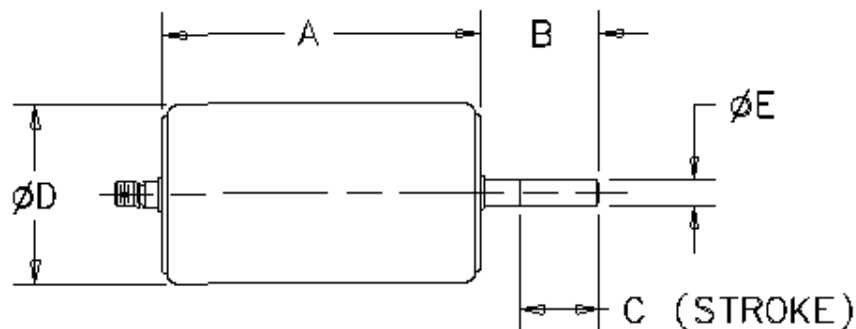

Mixproof Actuators (Upper)

Dimensions are approximate and are intended to aid in identification only. For more information, contact Alfa Laval, Inc.

Valve Size (In)	Part Number	Used on	A (In)	B (In)	C (In)	D (In)	E (In)
2-4	25498S	MM25-29, 20	5 11/16	1 7/16	1 3/16	4.5	0.623
2 1/2 and 3	25507S	MM25-29H29H	8 1/16	1 5/8	1 3/16	6	0.623
4	25508S	MM25-29H29H	8 1/16	2 5/8	2 3/16	6	0.623
4	25513S	MM25-29H29H	9 3/8	2 5/8	2 3/16	6	0.623