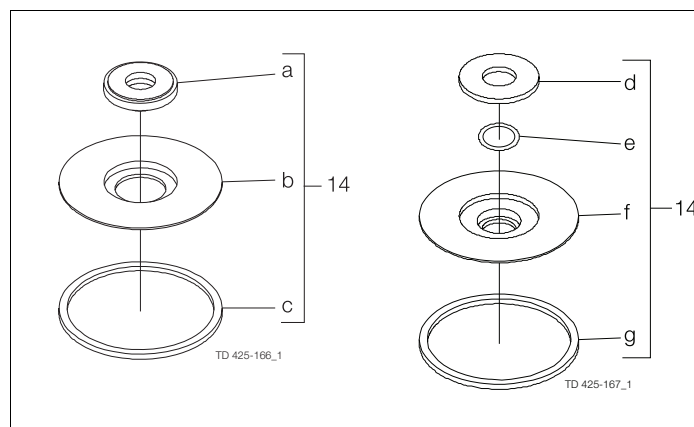

Not manufactured anymore

Alternatives

Pos	Qty	Denomination	DN 50	DN 65	76 mm	DN 80	DN 100
			51 mm	63.5 mm			101.6 mm
Stem seal							
14	1	Lip seal kit, EPDM (standard)	9611920078	9611920078	9611920142	9611920142	9611920142
	1	Lip seal kit, NBR	9611920079	9611920079	9611920143	9611920143	9611920143
	1	Lip seal kit, FPM	9611920080	9611920080	9611920144	9611920144	9611920144
14a	○	Lip seal, EPDM					
	1	Lip seal, NBR					
	1	Lip seal, FPM					
14b	1	Plate	9612280501	9612280501	9612308701	9612308701	9612308701
14c	○	Seal ring, EPDM					
	1	Seal ring, NBR					
	1	Seal ring, FPM					
Stem seal							
14d	1	Washer	3135304521	3135304521	3135304522	3135304522	3135304522
14e	○	O-ring FEP/Silicone					
14f	1	Holder	3135304531	3135304531	3135304541	3135304541	3135304541
14g	○	Seal ring, PTFE					
			DN 50	DN 65	76 mm	DN 80	DN 100
			51 mm	63.5 mm			101.6 mm

Service kit for actuator

□	Service kit	9611920008	9611920008	9611920009	9611920009	9611920009

Service kit for product wetted parts, standard

◆	Service kit EPDM	9611920013	9611920016	9611920019	9611920105	9611920022
◆	Service kit NBR	9611920014	9611920017	9611920020	9611920106	9611920023
◆	Service kit FPM	9611920015	9611920018	9611920021	9611920107	9611920024

Service kit for special lip seal

○	Service kit EPDM	9611920451	9611920455	9611920459	9611920463	9611920467
○	Service kit NBR	9611920452	9611920456	9611920460	9611920464	9611920468
○	Service kit FPM	9611920453	9611920457	9611920461	9611920465	9611920469
○	Service kit FEP	9611920454	9611920458	9611920462	9611920466	9611920470

Parts marked with □◆○ are included in the service kits.

Recommended spare parts: service kits.