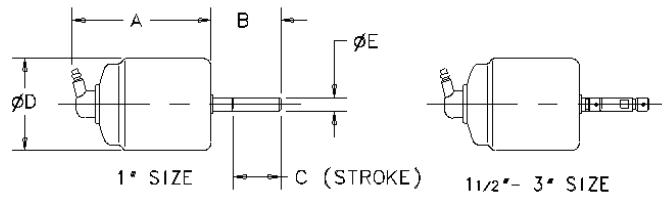

Throttling Actuators with Diaphragms

Dimensions are approximate and are intended to aid in identification only. For more information, contact Alfa Laval, Inc.

Valve Size (In)	Part Number	Used on	A (In)	B (In)	C (In)	D (In)	E (In)
1 1/2 - 3	25445S	771S-10M-15	6 7/16	1 1/32 - 3 7/32	2 3/16	4.45	.623
1	25456S	771S-10M-15	6 7/16	2 5/32 - 3	2 3/16	4.45	.623