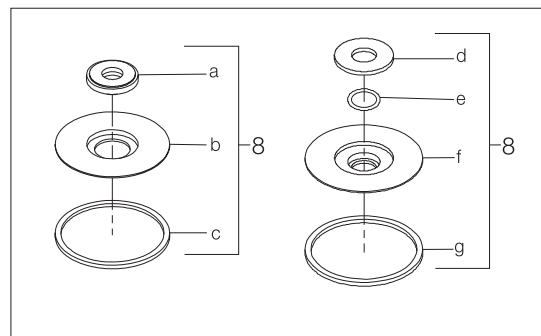

Alternatives stem seal

Parts for FEP seal