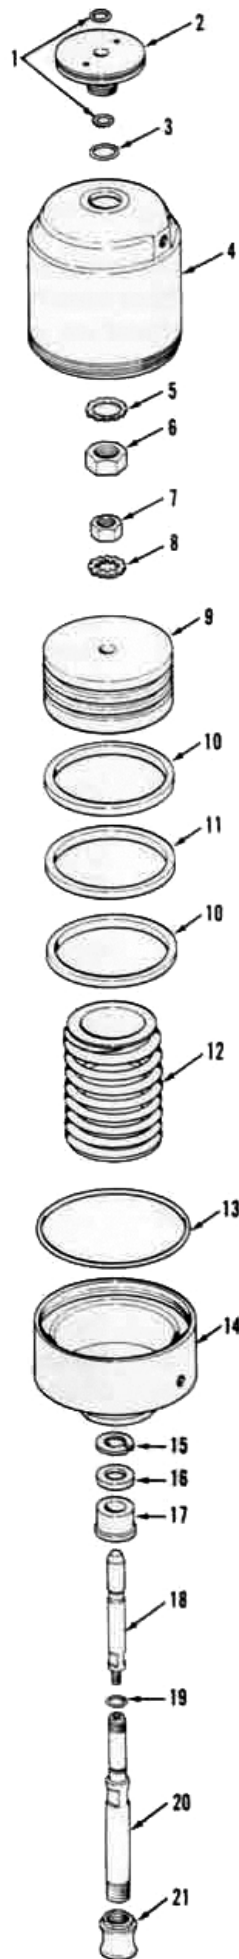

Pos	Qty	Denomination	2"	2 1/2"	3"	3H
1	☐	2 O ring-base plate to stem	755388	755388	755388	755388
2		1 Base plate	759592	759592	759592	759592
3	☐	1 O ring-base plate to housing	755531	755531	755531	755531
4		1 Cylinder-actuator body	750830	750830	750830	750830
5		1 Lock washer-base plate nut	754869	754869	754869	754869
6		1 Nut-base plate	754338	754338	754338	754338
7		1 Nut-actuator stem	189923	189923	189923	189923
8		1 Lock washer stem	189971	189971	189971	189971
9		1 Piston	767870	759405	759405	759405
10	☐	2 Packing	755460	755460	755460	755460
11	☐	1 Felt seal	755464	755464	755464	755464
12		1 Spring Assembly	750826	750797	750796	750796
		1 Spring assembly (small 3H only)				750803
13	☐	1 O ring-bonnet to cylinder	296608	296608	296608	296608
14		1 Bonnet actuator	753796	753796	753796	759407
15	☐	1 Ring-retaining	755090	755090	755090	755090
16	☐	1 Packing-vee block	755461	755461	755461	755461
17		1 Bushing-stem	764754	764754	764754	764754
18		1 Stem-indicating	750327	750327	750327	750327
19	☐	1 O ring-stem	755388	755388	755388	755388
20		1 Stem-actuator	750324	750324	750324	750324
21		1 Coupler	764241	764241	764241	764241
22		1 Plug-vented	181256	181256	181256	181256

Parts marked with ☐ are included in the service kits.

☐ **Service kit 9613990171**