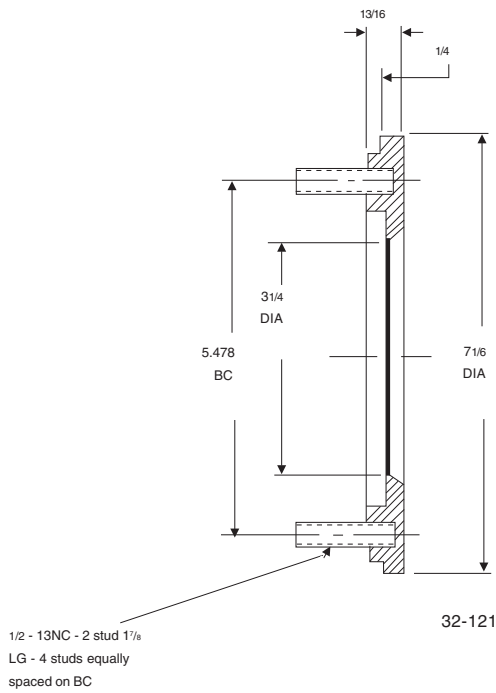

Tank Pods for Kettle Valves Dimensions

*4" length is standard. Other lengths available per customer requirement.

32-82-3
32-82-4

32-84-3
32-84-4

Size 32-82 and 32-84

Valve Size (in)	A	C	D	E
	in	in	in	in
3	4.20	3.31	4.25	4.50
4	5.87	4.84	5.78	6.00