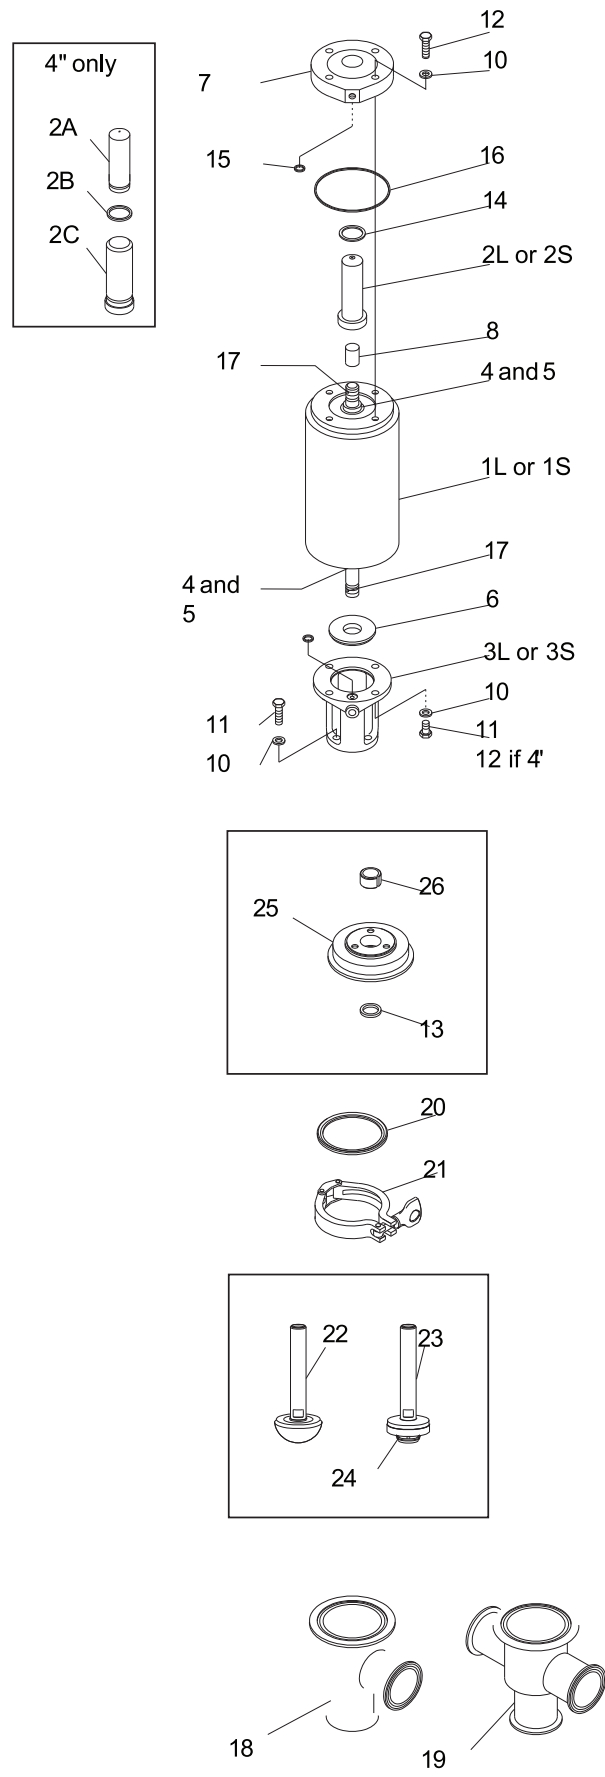

Pos	Qty	Denomination	1"	1 1/2"	2"	2 1/2"	3"	4"
1L	1	Actuator, 10/20, long	N/A	751681	751681	751681	751681	751391
	1	Actuator, 30, long	N/A	751823	751823	751823	751823	751719
1	1	1 Mid position actuator, short	N/A	750792	750792	750792	750792	N/A
1S	1	Actuator, 10/20, short	750887	750318	750318	750318	750318	750496
	1	30 Actuator, short, 30, short	751906	750043	750043	750043	750043	751987
1HPS	1	HP actuator, short				751994	751994	
1HPL	1	HP actuator, long				750496	750496	
2S	1	Stem protector, Short	750583	750583	750583	750583	750583	750583
2A	1	Stem protector, long	N/A	N/A	N/A	N/A	N/A	751035
2B	1	Stem protector O-ring	N/A	N/A	N/A	N/A	N/A	750330
2C	1	Stem protector, spacer	N/A	N/A	N/A	N/A	N/A	751019
2L	1	Stem protector, long	N/A	750577	750577	750577	750577	N/A
2S	1	Stem protector, Short	750583	750583	750583	750583	750583	750577
3L	1	Yoke, long	N/A	751684	751684	751684	751684	751901
3S	1	Yoke, short	750224	750224	750224	750224	750224	751076
4	2	Seal retainer	751680	751680	751680	751680	751680	751680
5	2	V-packing	755461	755461	755461	755461	755461	755461
5A	2	O-ring to replace V-packing . .	751232	751232	751232	751232	751232	751232
6	1	Packing retainer	751659	751659	751659	751659	751659	751659
7	1	End cap	751682	751682	751682	751682	751682	751010
8	1	Red caplug	750568	750568	750568	750568	750568	750568
9	1	Vent plug (not shown)	181256	181256	181256	181256	181256	181256
10	11	Lockwasher	189962	189962	189962	189962	189962	189962
11	7	Screw	189773	189773	189773	189773	189773	189798
12	4	Screw	189723	189723	189723	189723	189723	189723
13	1	O-ring stem, BUNA	755357	755370	755370	755370	755370	755452
	1	O-ring stem, EPDM	750037	750132	750132	750132	750132	751956
	1	O-ring stem, SFY	750173	750077	750077	750077	750077	751957
14	1	O-ring	755356	755356	755356	755356	755356	755356
15	2	O-ring	755388	755388	755388	755388	755388	755388
16	1	O-ring	751747	751747	751747	751747	751747	751747
17	1	Nylon lock pin	750292	750338	750338	750338	750338	750338
18	1	Body lower 2 ports , clamp . . .	771196	770026	770478	770844	770846	770736
	1	Body lower 2 ports , weld		771985	770436	778371	771532	
19	1	Body lower 3 ports , clamp		770003	770489	770863	770878	773277
	1	Body lower 3 ports , weld			770479	771710	771649	9634047871
20	1	Body gasket , BUNA	290285	750376	750376	750385	750391	755421
	1	Body gasket , EPDM	290105	750383	750383	750390	750400	750686
	1	Body gasket , SFY	290023	750382	750382	750389	750398	750738
21	1	Clamp	212196	270266	270266	270267	212211	212209
22	1	Valve plug , BUNA	771230					
	1	Valve plug , EPDM	771470					
	1	Valve plug , SFY	770160					
	1	Valve plug, LP, BUNA (U)	N/A	9634055824	9634055825	9634055826	9634055827	9634055828
	1	Valve plug , LP, EPDM (ESF) . . .	N/A	773198	773116	773199	773014	773201
	1	Valve plug , LP, SFY	N/A	773197	773063	773200	773058	773202
23	1	TR stem/seat assembly	770344	770216	770223	770230	770234	771501
	1	TR2 valve plug	9634052120	773076	9634054774	773080	773086	773239
24	1	Seat, TR snap-on	751524	751525	750943	750947	751268	750906
	1	Seat, TR2 stem	752094	752096	9634050833	752100	752102	752104
25	1	Bonnet	750186	750514	750514	751686	751687	751899
26	1	Stem bushing	760277	763361	763361	763361	763361	762507