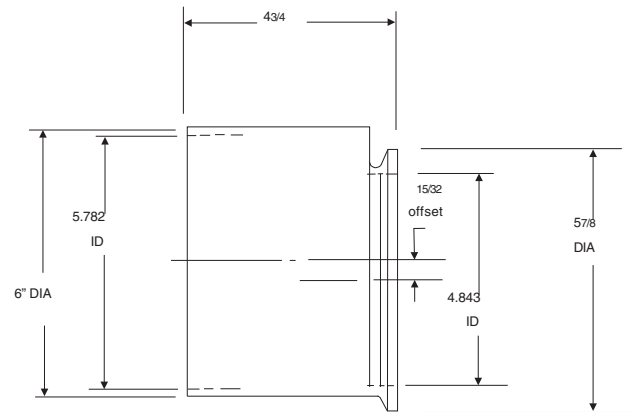

Size 32-82 and 32-84

Valve Size (in)	A	C	D	E
	in	in	in	in
3	4.20	3.31	4.25	4.50
4	5.87	4.84	5.78	6.00

1/2 - 13NC - 2 stud x
1 7/8 LG - 4 studs
equally spaced on BC

32-595