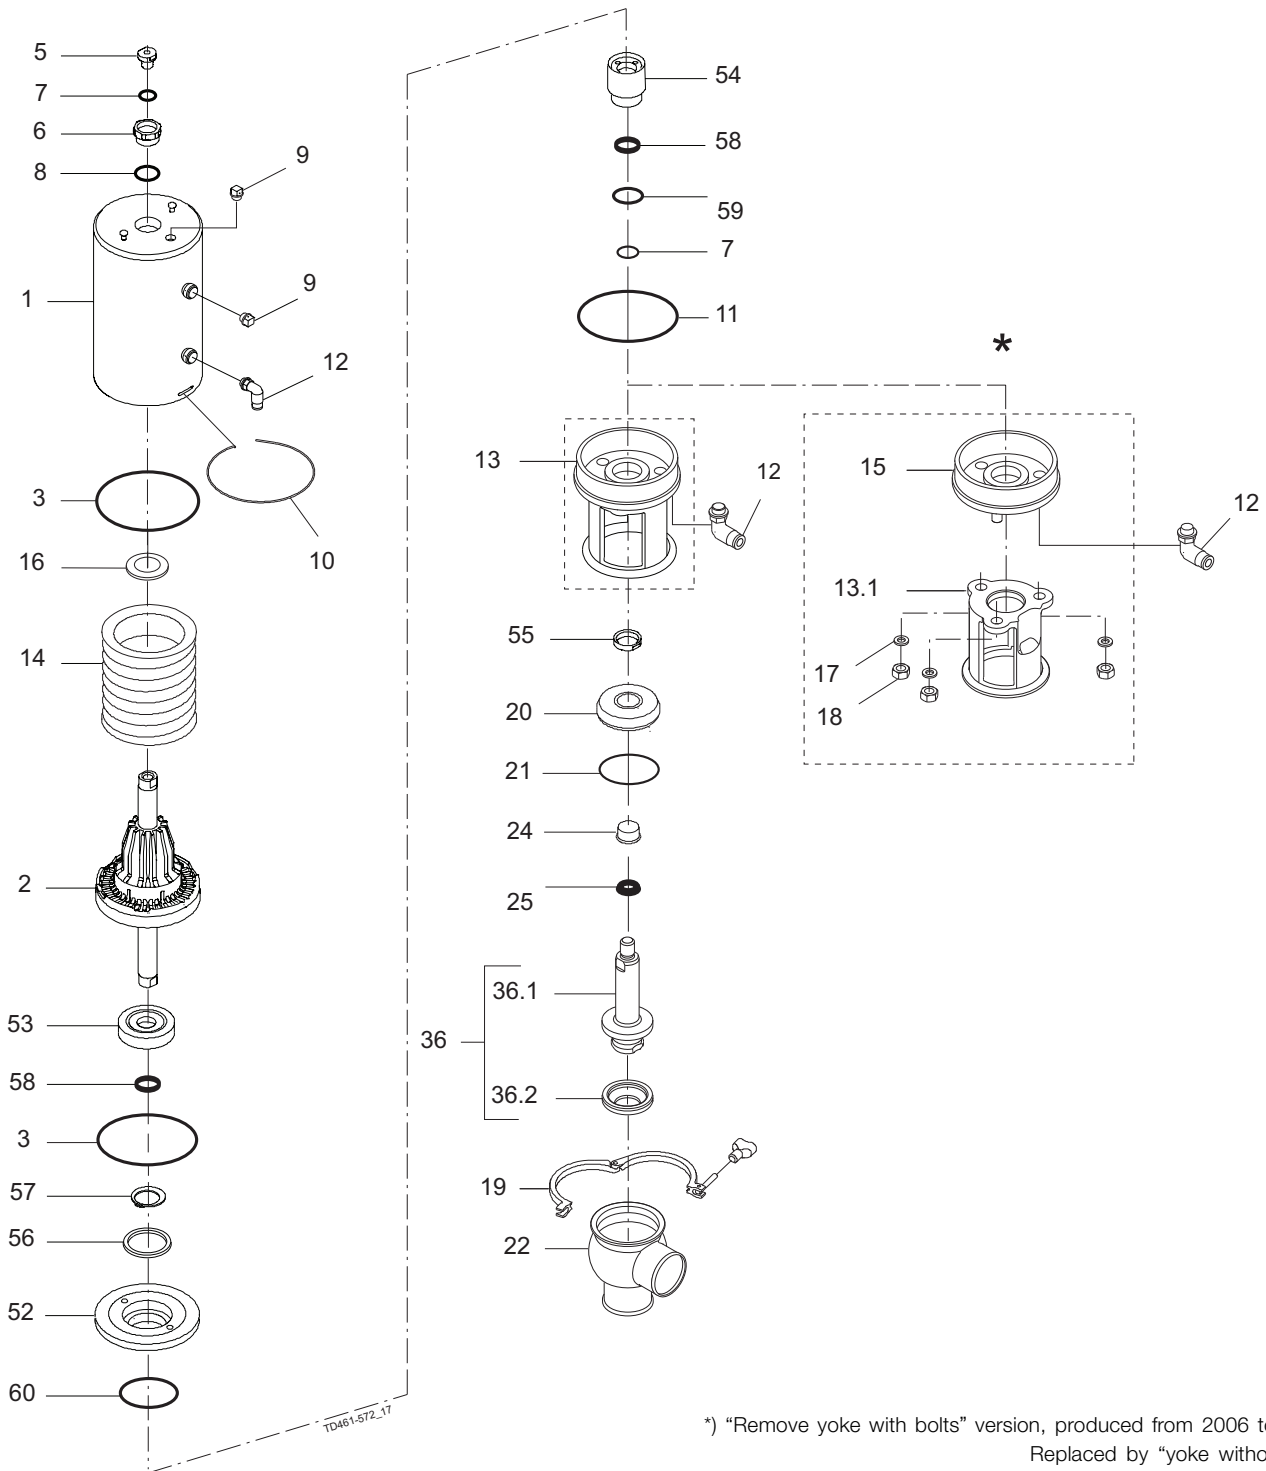

Pos	Qty	Denomination	1½"	2"	2½"	3"	4"
		Actuator, complete blasted (NC) Shut Off	9613185910	9613185911	9613185912	9613185913	9613185914
		Actuator, complete polished (NC) Shut Off	9613185901	9613185902	9613185903	9613185904	9613185905
1	1	Cylinder, (blasted)	9613167709	9613167709	9613167709	9613167710	9613167711
	1	Cylinder, (polished)	9613167711	9613167711	9613167711	9613167712	9613167712
2	1	Piston	9613132304	9613132304	9613132304	9613132405	9613132405
3	• 2	O-ring					
5	1	Adapter, plastic (- 0115)					
	1	Adapter, steel (0115 - 0518)					
	1	Adapter, steel (0518 -)	9615374701	9615374701	9615374701	9615374701	9615374701
6	• 1	Bushing					
7	• 2	O-ring					
8	• 1	O-ring					
9	2	Plug	9613414101	9613414101	9613414101	9613414101	9613414101
10	1	Lock wire	9613143202	9613143202	9613143202	9613143203	9613143203
11	• 1	O-ring					
12	2	Air fitting	9611994682	9611994682	9611994482	9611994682	9611994682
13	1	Yoke	9615245401	9613154402	9613154502	9613154603	9613154703
14	1	Spring assembly	9613132502	9613132502	9613132502	9613132503	9613132503
16	• 1	Support disc					
52	1	Piston	9613167801	9613167801	9613167801	9613167901	9613167901
53	1	Thrust plate	9613168201	9613168201	9613168201	9613168201	9613168201
54	1	Guide	9613168001	9613168001	9613168001	9613168101	9613168101
55	1	Nut	9613168301	9613168301	9613168301	9613168301	9613168301
56	2	Spacer, (only for shut-off valve)	9613168402				
	3	Spacer, (only for shut-off valve)		9613168402	9613168402	9613168402	9613168402
	1	Spacer, (only for shut-off valve)		9613168401	9613168401		
	2	Spacer, (only for shut-off valve)				9613168401	9613168401
	1	Spacer, (only for NO change-over valve)				9613168401	9613168401
57	1	Lock ring	51997509	51997509	51997509	51997509	51997509
58	2	Guide ring	9613008424	9613008424	9613008424	9613008424	9613008424
59	• 1	O-ring					
60	• 1	O-ring					