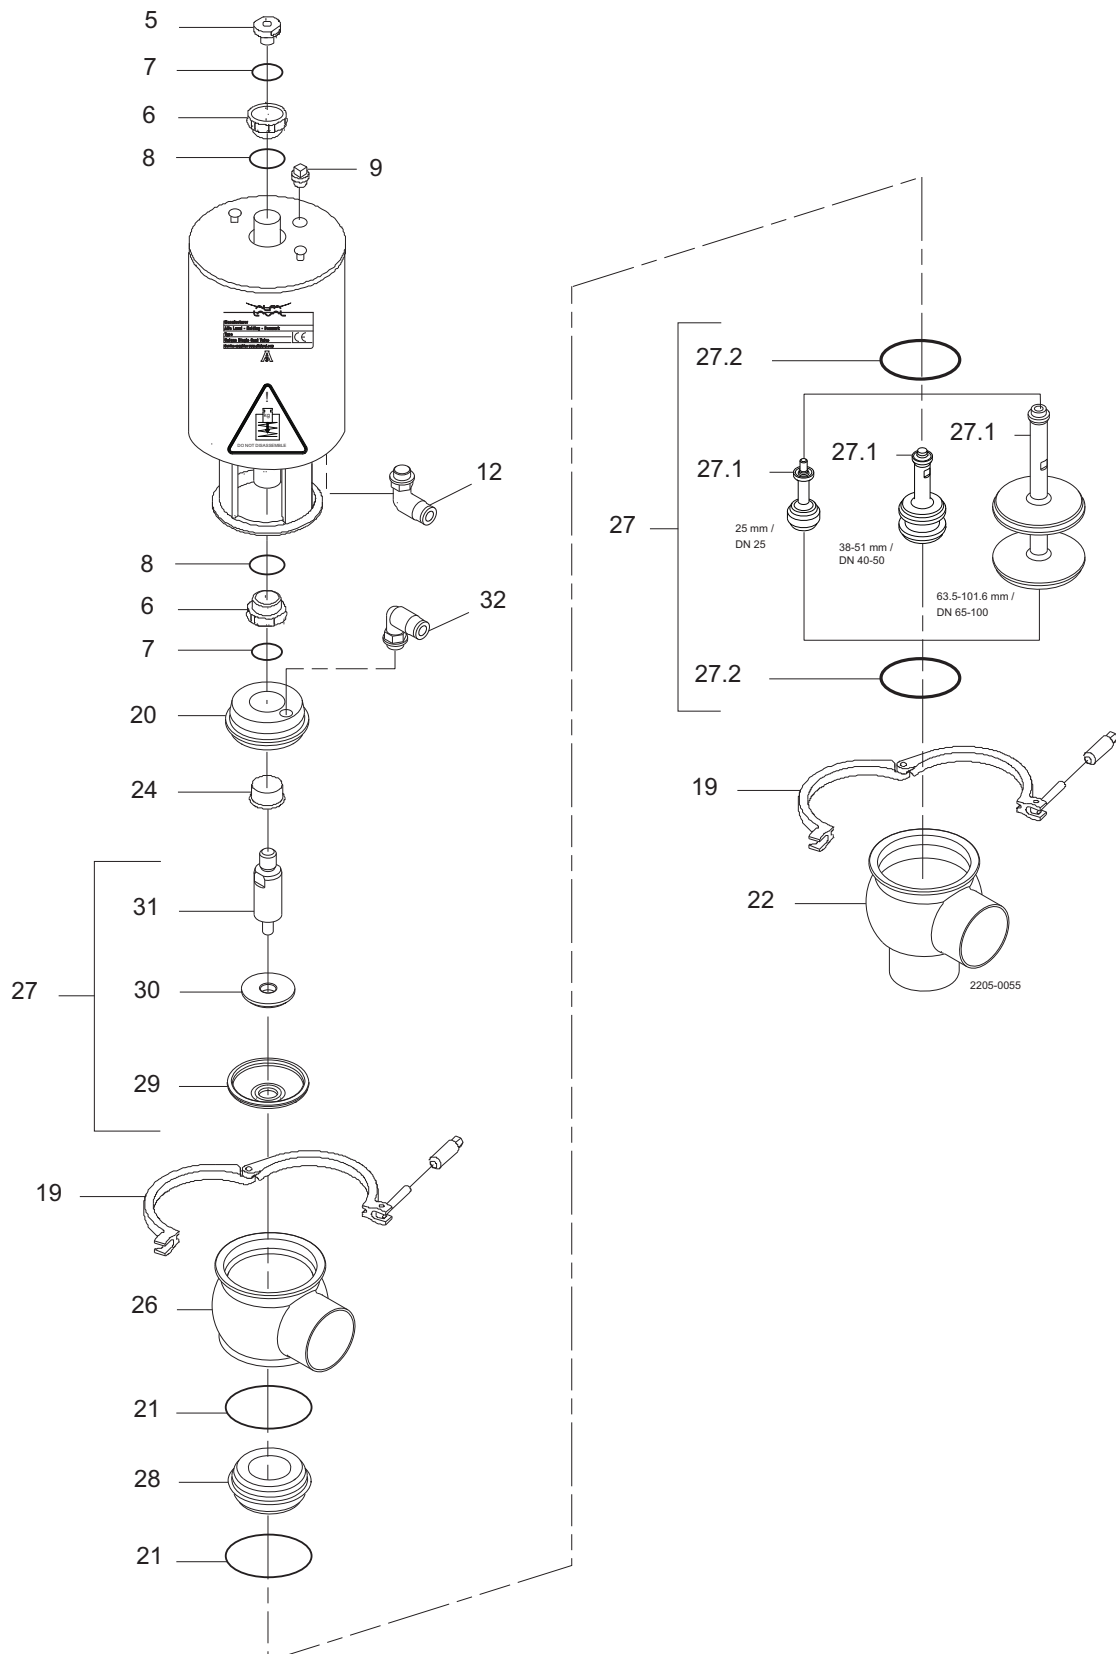

If the actuator is marked with a danger warning do NOT attempt to cut the actuator open.

Do NOT attempt to disassemble the actuator due to spring under load danger!

Do NOT attempt to cut the actuator open, due to spring under load danger!

Pos	Qty	Denomination	DN 25 25 mm	DN 40 38 mm	DN 50 51 mm	DN 65 63.5 mm	DN 80 76.1 mm	DN 100 101.6 mm
Actuator								
		Actuator, complete (NO)	9613154801	9613154801	9613154802	9613154803	9613154804	9613154805
		Actuator, complete (NC)	9613154806	9613154806	9613154807	9613154808	9613154809	9613154810
		Actuator, complete (A/A)	9613154811	9613154811	9613154812	9613154813	9613154814	9613154815
5	1	Adapter, plastic (- 0115)						
	1	Adapter, steel (0115 - 0518)						
	1	Adapter, steel (0518 -)	9615344701	9615344701	9615344701	9615344701	9615344701	9615344701
6	□	Bushing						
7	□	O-ring						
8	□	O-ring						
9	1	Plug	9613414101	9613414101	9613414101	9613414101	9613414101	9613414101
12	1(2)	Air fitting	9611991988	9611991988	9611991988	9611991988	9611991988	9611991988
Clamp								
19	2	Clamp	9612939303	9612939303	9612939304	9612939305	9612939306	9612939307
Bonnet								
20	1	Bonnet	9613142701	9613142701	9613142801	9613142901	9613143001	9613143101
24	1	Bushing	9613125002	9613125002	9613125002	9613125002	9613125002	9613125002
Seat								
21	♦	2 O-ring, EPDM (standard)						
		2 O-ring, NBR						
		2 O-ring, FPM						
		O-ring set (10 pcs.) EPDM	9614059422	9614059422	9614059425	9614059428	9614059431	9614059434
		O-ring set (10 pcs.) HNBR	9614059423	9614059423	9614059426	9614059429	9614059432	9614059435
		O-ring set (10 pcs.) FPM	9614059424	9614059424	9614059427	9614059430	9614059433	9614059436
28	1	Seat	9613127501	9613127502	9613127503	9613127504	9613127505	9613127506
Valve Body								
26	1	Valve body, upper, 1 port ISO	9613139301	9613139303	9613139305	9613139307	9613139309	9613139311
	1	Valve body, upper, 2 ports ISO	9613139302	9613139304	9613139306	9613139308	9613139310	9613139312
	1	Valve body, upper, 1 port DIN	9613139401	9613139403	9613139405	9613139407	9613139409	9613139411
	1	Valve body, upper, 2 ports DIN	9613139402	9613139404	9613139406	9613139408	9613139410	9613139412
22	1	Valve body, lower, 2 ports ISO	9613139501	9613139503	9613139505	9613139507	9613139509	9613139511
	1	Valve body, lower, 3 ports ISO	9613139502	9613139504	9613139506	9613139508	9613139510	9613139512
	1	Valve body, lower, 2 ports DIN	9613139601	9613139603	9613139605	9613139607	9613139609	9613139611
	1	Valve body, lower, 3 ports DIN	9613139602	9613139604	9613139606	9613139608	9613139610	9613139612
Valve Plug								
27	1	Plug, change-over, ISO complete, EPDM (standard)	9613160001	9613160002	9613160003	9613160004	9613160005	9613160006
	1	Plug, change-over, ISO complete, HNBR	9613160013	9613160014	9613160015	9613160016	9613160017	9613160018
	1	Plug, change-over, ISO complete, FPM	9613160025	9613160026	9613160027	9613160028	9613160029	9613160030
	1	Plug, change-over, DIN complete, EPDM (standard)	9613160007	9613160008	9613160009	9613160010	9613160011	9613160012
	1	Plug, change-over, DIN complete, HNBR	9613160019	9613160020	9613160021	9613160022	9613160023	9613160024
	1	Plug, change-over, DIN complete, FPM	9613160031	9613160032	9613160033	9613160034	9613160035	9613160036
27.1	1	Plug, change-over, ISO	9613143601	9613143901	9613143902	9613143903	9613143904	9613143905
	1	Plug, change-over, DIN	9613143602	9613143906	9613143907	9613143908	9613143909	9613143910
27.2♦	2	Plug seal, EPDM (standard)						
	2	Plug seal, HNBR						
	2	Plug seal, FPM						
		Plug seal set (10 pcs.) EPDM	9614059401	9614059404	9614059407	9614059410	9614059413	9614059416
		Plug seal set (10 pcs.) HNBR	9614059402	9614059405	9614059408	9614059411	9614059414	9614059417
		Plug seal set (10 pcs.) EPDM	9614059403	9614059406	9614059409	9614059412	9614059415	9614059418
29	♦	1 Diaphragm						
		1 Diaphragm set (10 pcs.)	9614059437	9614059437	9614059438	9614059439	9614059440	9614059441
30	1	Disc for diaphragm	9613144001	9613144001	9613144101	9613144201	9613144301	9613144301
31	1	Upper spindle	9613144601	9613144601	9613143302	9613143302	9613143301	9613143301
32	1	Air fitting	9611994877	9611994877	9611991988	9611991988	9611991988	9611991988