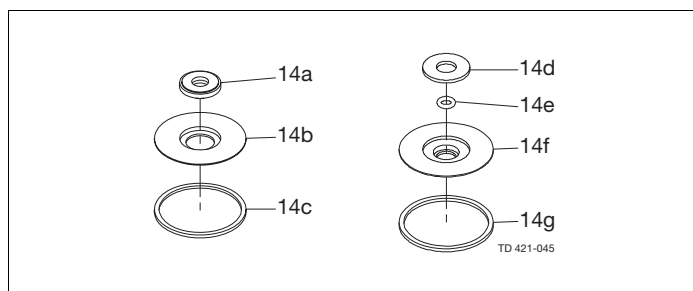

Special lip seal

Parts for FEP lip seal