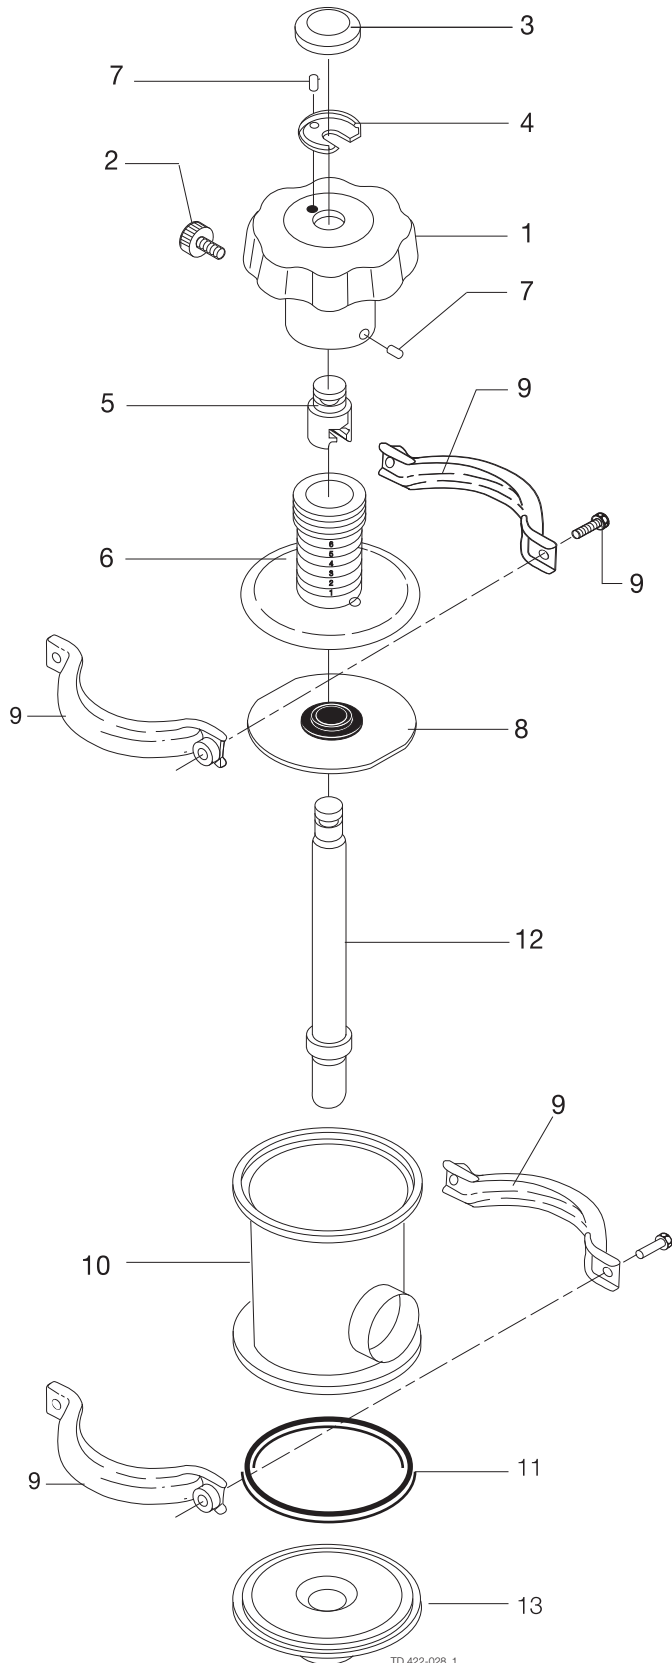

Not manufactured anymore

TD 422-028_1