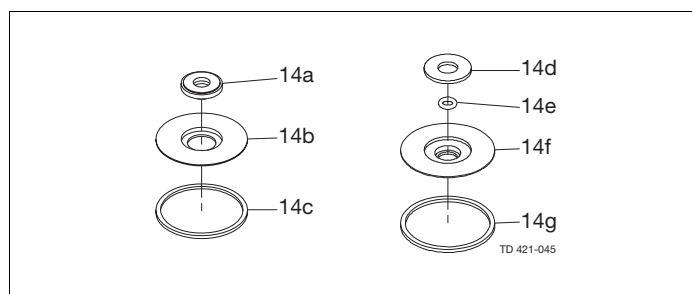

Parts marked with □♦○ are included in the service kits

Recommended spare parts: Service kits.

Alternative stem seal

Pos	Qty	Denomination	DN 25 25 mm
		Actuator, -1, complete	9613854001
		Actuator, -2, complete	9613854002
		Actuator, -3, complete	9613854003
1	1	Cap	3180105256
2	□ 2	O-ring	22340625
3	1	Cylinder	3135301391
4	□ 1	Lock Wire	3135301511
5	□ 1	O-ring	22340174
6	1	Piston, -1, -2	3135306211
	1	Piston, -3	3135306212
7	□ 1	O-ring	9611990396
8	1	Bonnet	3135301331
9*	2	Plug	
10*	1	Spring assembly, standard (black)	3135306251
11	□ 1	Clip, complete	3135307931