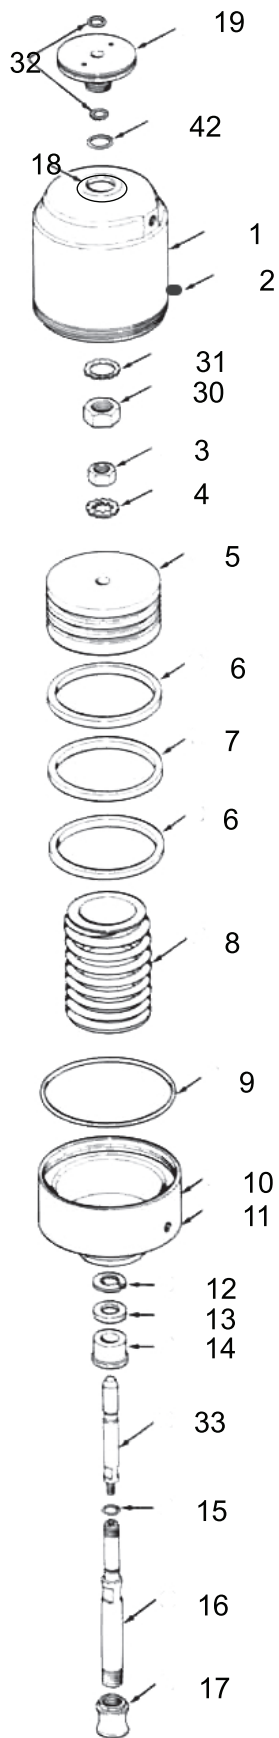

Pos	Qty	Denomination	
1	1	Actuator cylinder	750276
2	1	Vented plug	750276
3	1	Nut	189923
4	1	Lockwasher	189971
5	1	Piston	767870
6	□ 2	Vee block packing	755460
7	□ 1	Felt seal	755464
8	1	Spring assembly	750826
9	□ 1	O-ring	296608
10	1	Bonnet	753796
11	1	Air coupler adaptor	764098
12	1	Retaining ring	755090
13	□ 1	Vee block packing	755461
14	1	Bushing	764754
15	□ 1	O-ring	755388
16	1	Actuator stem	750324
17	1	Coupler	764241
18	1	Gasket	750574
19	1	Switch assembly base	759592
20	1	O-ring	755530
21	1	Screw	180337
22	1	Switch mounting bracket	753405
23	4	Screw	189492
24	□ 2	Micro switch	768263
25	2	Socket	
26	1	Cover hold down bracket	750601
27	1	Switch cover	750680
28	1	Nylon lockwasher	755000
29	1	Acorn nut	180484
30	1	Nut	754338
31	1	Lockwasher	754869
32	□ 2	O-ring	755388
33	1	Indicating stem	750334
34	2	Switch adj plate	753406
35	2	Screw	189617
36	2	Lockwasher	180086
37	1	Cable assembly	763802
38	1	Rubber grommet	768023
39	1	Knurled nut	768022
40	1	Cable clamp	755138
41	2	Switch mounting block	758780
42	1	O-ring	755531
43	1	Washer	754860

Parts marked with □ are included in the service kits.

□ **Service Kit** **9613990133**