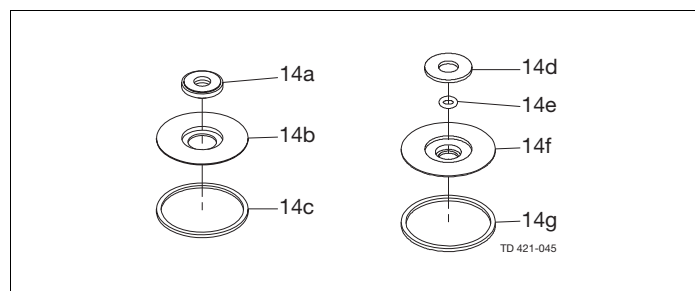

Special lip seal

Parts for FEP lip seal