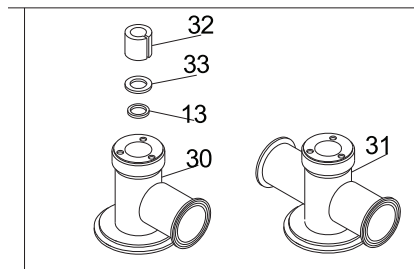

Pos	Qty	Denomination	1 1/2"	2"	2 1/2"	3"	4"
1L	1	Actuator, 10/20, long	751681	751681	751681	751681	751391
	1	Actuator, 30, long	751823	751823	751823	751823	751719
1M	1	Mid position actuator/short	750792	750792	750792	750792	N/A
1S	1	actuator, short, 10/20, short	750318	750318	750318	750318	750496
	1	Actuator, 30, short	750043	750043	750043	750043	751987
1HPS	1	HP actuator,short			751994	751994	
1HPL	1	HP actuator,long			750496	750496	
2S	1	Stem protector, Short	750583	750583	750583	750583	750583
2A	1	Stem protector, long	N/A	N/A	N/A	N/A	751035
2B	1	Stem protector o ring	N/A	N/A	N/A	N/A	750330
2C	1	Stem protector, spacer	N/A	N/A	N/A	N/A	751019
2L	1	Stem protector, long	750577	750577	750577	750577	N/A
2S	1	Stem protector, Short	750583	750583	750583	750583	750577
3L	1	Yoke, long	751684	751684	751684	751684	751901
3S	1	Yoke, short	750224	750224	750224	750224	751076
4	2	Seal retainer	751680	751680	751680	751680	751680
5	2	V-packing	755461	755461	755461	755461	755461
5A	2	O-ring to replace v packing	751232	751232	751232	751232	751232
6	1	Packing retainer	751659	751659	751659	751659	751659
7	1	End cap	751682	751682	751682	751682	751010
8	1	Red caplug	750568	750568	750568	750568	750568
9	1	Vent plug (not shown)	181256	181256	181256	181256	181256
10	11	Lockwasher	189962	189962	189962	189962	189962
11	7	Screw	189773	189773	189773	189773	189798
12	4	Screw	189723	189723	189723	189723	189723
13	1	O-ring stem, BUNA	755370	755370	755370	755370	755452
	1	O-ring stem, EPDM	750132	750132	750132	750132	751956
	1	O-ring stem, SFY	750077	750077	750077	750077	751957
14	1	O-ring	755356	755356	755356	755356	755356
15	2	O-ring	755388	755388	755388	755388	755388
16	1	O-ring	751747	751747	751747	751747	751747
17	1	Nylon lock pin	750338	750338	750338	750338	750338
18	1	Body , Lower 2 ports clamp	770026	770478	770844	770846	770736
	1	Body , Lower 2 ports weld	771004	770824	770784	770833	772221
19	1	Body , Lower 3 ports clamp	770003	770489	770863	770878	770965
	1	Body , Lower 3 ports weld	771059	770464	770815	770814	772672
20	1	Body gasket, BUNA	750376	750376	750385	750391	755421
	1	Body gasket, EPDM	750383	750383	750390	750400	750686
	1	Body gasket, SFY	750382	750382	750389	750398	750738
21	1	Clamp	270266	270266	270267	212211	212209
27L	1	Stem , BUNA, long	770241	770244	770247	770250	771509
	1	Stem, EPDM, long	771442	770962	771335	770967	778310
	1	Stem , SFY, long	771177	771169	770785	770809	778311
27S	1	Stem LP , BUNA, short	9634055829	9634055830	9634055831	9634055832	N/A
	1	Stem LP , EPDM, short	773147	772835	773136	772833	N/A
	1	Stem LP SFY, short	773158	9634050983	773137	773142	N/A
28L	1	Stem, TR long	770259	770263	770265	770267	771506
	1	Stem, TR2 long		9634053890	9634051876	963054117	9634050172
28S	1	Stem, TR Short	770338	770343	770349	770354	N/A
	1	Stem, TR2 short	9634052007	9634054775	9634052001	9634052008	773235
29U	1	Seat, TR Upper	750943	750943	750947	751268	750906
	1	Seat, TR2 Upper	752096	9634050833	752100	752102	752104
29L	1	Seat, TR Lower	751525	750943	750947	751268	750906
	1	Seat, TR2 Lower	9634050833	9634050833	752100	752102	752104
30	1	Body , upper 2 ports clamp	770491	770494	770510	770528	770724
	1	Body , upper 2 ports weld		770506	778372	771533	
31	1	Body , upper 3 ports clamp	770493	770504	770517	770530	772719
	1	Body , upper 3 ports weld					
32	1	Stem bushing	763362	763362	763362	763362	762528
33	1	Seal retaining washer	750361	750361	750361	750361	750360
			1 1/2"	2"	2 1/2"	3"	4"
□		Non TR Service Kit Buna	9613990327	9613990327	9613990508	9613990330	9613990333
□		Non TR Service Kit EPDM	9613990328	9613990328	9613990509	9613990331	9613990334
□		Non TR Service Kit SFY	9613990329	9613990329	9613990510	9613990332	9613990335
◆		TR Service Kit Buna	9613990106	9613990109	9613990112	9613990115	9613990118
◆		TR Service Kit EPDM	9613990107	9613990110	9613990113	9613990116	9613990119
◆		TR Service Kit SFY	9613990108	9613990111	9613990114	9613990117	9613990120
○		TR2 Service Kits Buna	9613990575	9613990578	9613990581	9613990584	9613990587
○		TR2 Service Kits EPDM	9613990576	9613990579	9613990582	9613990585	9613990588
○		TR2 Service Kits SFY	9613990577	9613990580	9613990583	9613990586	9613990589