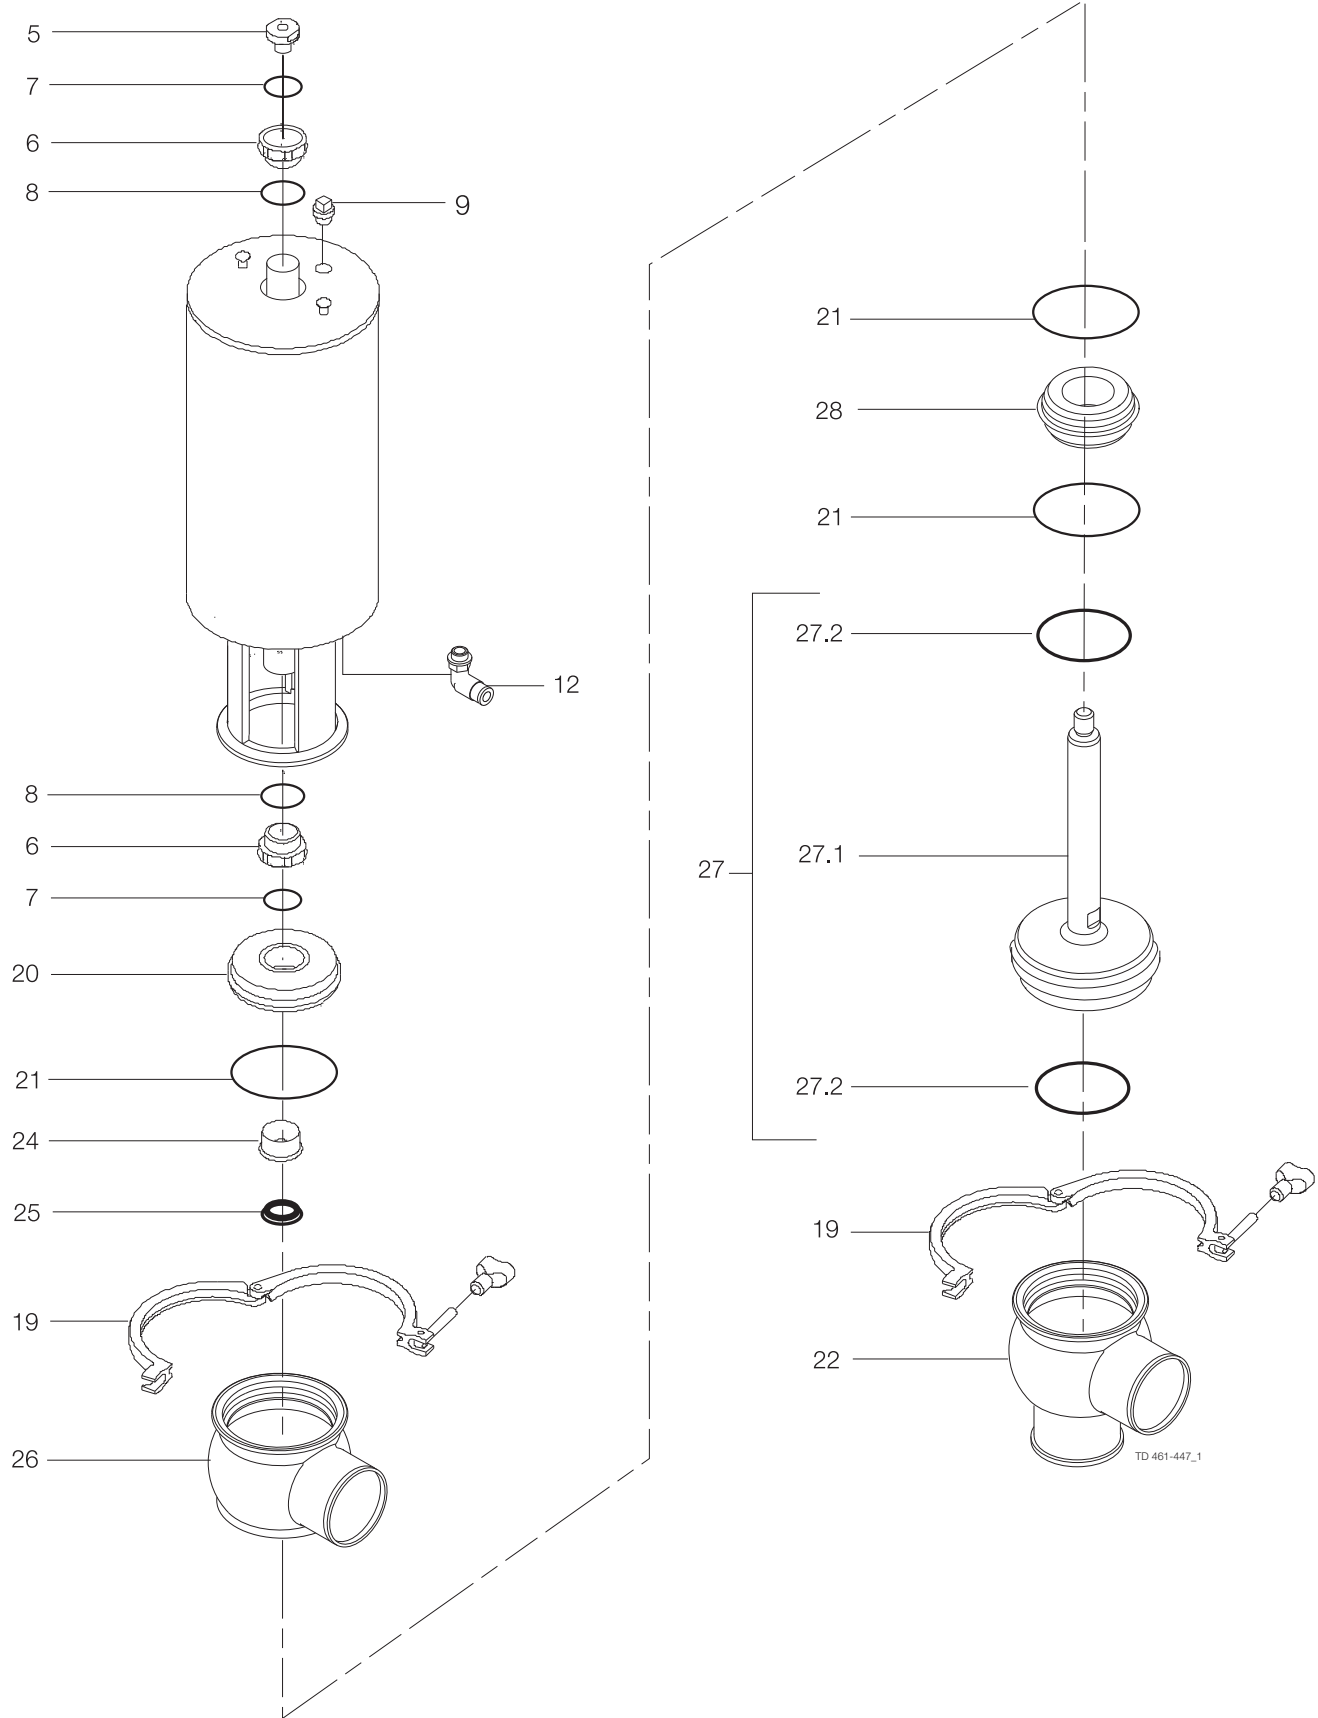

Pos	Qty	Denomination	1½"	2"	2½"	3"	4"
Actuator							
		Actuator, complete (NO)	9613154846	9613154847	9613154848	9613154849	9613154850
		Actuator, complete (NC)	9613154851	9613154852	9613154853	9613154854	9613154855
	0	Actuator, complete (A/A)	9613154856	9613154857	9613154858	9613154859	9613154860
5	1	Adapter, plastic (- 0115)	9613127401	9613127401	9613127401	9613127401	9613127401
	1	Adapter, steel (0115 - 0518)	9614065301	9614065301	9614065301	9614065301	9614065301
	1	Adapter, steel (0518 -)	9615374701	9615374701	9615374701	9615374701	9615374701
6	□	Bushing					
7	□	O-ring					
8	□	O-ring					
9	1	Plug	9613414101	9613414101	9613414101	9613414101	9613414101
12	1(2)	Air fitting	9611994682	9611994682	9611994682	9611994682	9611994682
Clamp							
19	2	Clamp	9612939316	9612939317	9612939318	9612939319	9612939320
Bonnet							
20	1	Bonnet	9613127102	9613127103	9613127104	9613127105	9613127106
21	♦	3 O-ring, EPDM (standard)					
		3 O-ring, HNBR					
		3 O-ring, FPM					
24	1	Bushing	9613125002	9613125002	9613125002	9613125002	9613125002
25	♦	1 Lip seal, EPDM (standard)					
		1 Lip seal, HNBR					
		1 Lip seal, FPM					
Seat							
28	1	Seat	9613127502	9613127503	9613127504	9613127505	9613127506
Valve Body							
26	1	Valve body, upper, 1 ports, clamp	9613161503	9613161505	9613161507	9613161509	9613161511
	1	Valve body, upper, 2 ports, clamp	9613161504	9613161506	9613161508	9613161510	9613161512
	1	Valve body, upper, 1 ports, welding ends	9613139315	9613139317	9613139319	9613139321	9613139323
	1	Valve body, upper, 2 ports, welding ends	9613139316	9613139318	9613139320	9613139322	9613139324
22	1	Valve body, lower, 2 ports, clamp	9613161603	9613161605	9613161607	9613161609	9613161611
	1	Valve body, lower, 3 ports, clamp	9613161604	9613161606	9613161608	9613161610	9613161612
	1	Valve body, lower, 2 ports, welding ends	9613139515	9613139517	9613139519	9613139521	9613139523
	1	Valve body, lower, 3 ports, welding ends	9613139516	9613139518	9613139520	9613139522	9613139524
Valve Plug							
27	1	Plug, change-over, complete, EPDM (standard)	9613162002	9613162003	9613162004	9613162005	9613162006
	1	Plug, change-over, complete, HNBR	9613162008	9613162009	9613162010	9613162011	9613162012
	1	Plug, change-over, complete, FPM	9613162014	9613162015	9613162016	9613162017	9613162018
27.1	1	Plug, change-over	9613159401	9613159501	9613159601	9613159701	9613159801
27.2♦	2	Plug seal, EPDM (standard)					
	2	Plug seal, HNBR					
	2	Plug seal, FPM					
			1½"	2"	2½"	3"	4"

Actuator

□	Service kit	9611926500	9611926500	9611926500	9611926500	9611926500

Product wetted parts

♦	Service kit, EPDM	9611926580	9611926581	9611926582	9611926583	9611926584
♦	Service kit, HNBR	9611926586	9611926587	9611926588	9611926589	9611926590
♦	Service kit, FPM	9611926592	9611926593	9611926594	9611926595	9611926596

Parts marked with □ are included in the service kits (actuator).

Parts marked with ♦ are included in the service kits (product wetted parts).

Recommended spare parts: Service kits.