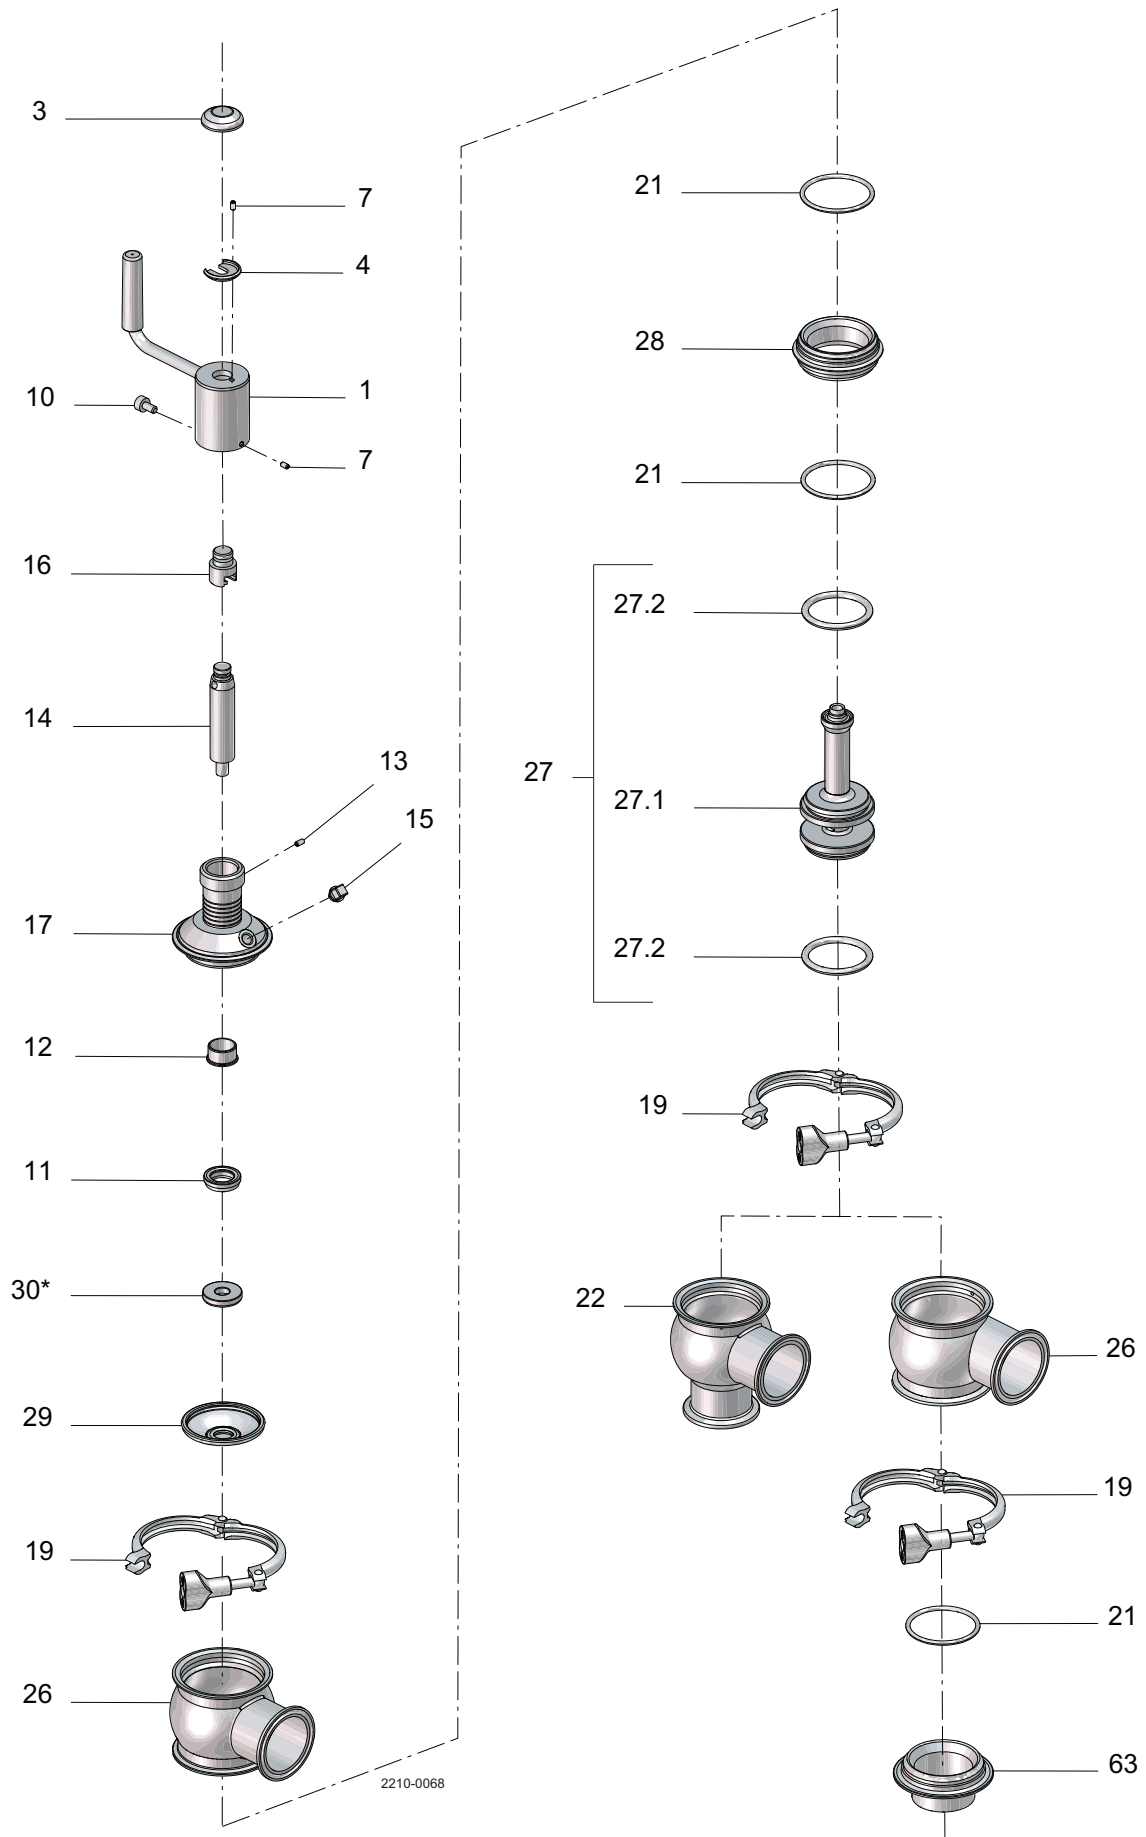

Pos	Qty	Denomination	1"	1½"	2"	2½"	3"	4"
Actuator								
		Crank mechanism complete	9613182001	9613182001	9613182002	9613182003	9613182004	9613182005
1	1	Crank	3135304621	3135304621	3135304621	3135304621	3135304621	3135304621
3	1	Cap	3135304681	3135304681	3135304681	3135304681	3135304681	3135304681
4	1	Washer	3135304671	3135304671	3135304671	3135304671	3135304671	3135304671
7	2	Set screw	22158192	22158192	22158192	22158192	22158192	22158192
10	1	Lock screw	3135305291	3135305291	3135305291	3135305291	3135305291	3135305291
11	1	Lip seal, HNBR	9613120502	9613120502	9613120502	9613120502	9613120502	9613120502
12	1	Bushing	9613125002	9613125002	9613125002	9613125002	9613125002	9613125002
13	1	Spring pin	9611992969	9611992969	9611992969	9611992969	9611992969	9611992969
14	1	Upper spindle	9613121901	9613121901	9613181801	9613181801	9613181801	9613181801
15	1	Plug	96134141-01	96134141-01	96134141-01	96134141-01	96134141-01	96134141-01
16	1	Stem extension	9613121801	9613121801	9613121801	9613121801	9613121801	9613121801
17	1	Sealing element	9613181302	9613181302	9613181402	9613181502	9613181602	9613181702
Clamp								
19	2	Clamp	9612939316	9612939316	9612939317	9612939318	9612939319	9612939320
29	♦	1 Diaphragm						
		Diaphragm set, (10 pcs.)	9614059437	9614059437	9614059438	9614059439	9614059440	9614059441
30	1	Disc for diaphragm	9613144001	9613144001	9613144101	9613144201	9613144301	9613144301
Standard								
21	♦	2 O-ring, EPDM (standard)						
	♦	2 O-ring, HNBR						
	♦	2 O-ring, FPM						
Tangential only								
	♦	3 O-ring, EPDM (standard)						
	♦	3 O-ring, HNBR						
	♦	3 O-ring, FPM						
		O-ring set, (10 pcs.) EPDM	9614059422	9614059422	9614059425	9614059428	9614059431	9614059434
		O-ring set, (10 pcs.) HNBR	9614059423	9614059423	9614059426	9614059429	9614059432	9614059435
		O-ring set, (10 pcs.) FPM	9614059424	9614059424	9614059427	9614059430	9614059433	9614059436
Seat								
28	1	Seat	9613127501	9613127502	9613127503	9613127504	9613127505	9613127506
Valve Body (upper)								
26	1	Valve body, 1 ports, clamp	9613161501	9613161503	9613161505	9613161507	9613161509	9613161511
	1	Valve body, 2 ports, clamp	9613161502	9613161504	9613161506	9613161508	9613161510	9613161512
	1	Valve body, 1 ports, welding ends	9613139313	9613139315	9613139317	9613139319	9613139321	9613139323
	1	Valve body, 2 ports, welding ends	9613139314	9613139316	9613139318	9613139320	9613139322	9613139324
Valve body (lower)								
22	1	Valve body, 2 ports, clamp	9613161601	9613161603	9613161605	9613161607	9613161609	9613161611
	1	Valve body, 3 ports, clamp	9613161602	9613161604	9613161606	9613161608	9613161610	9613161612
	1	Valve body, 2 ports, welding ends	9613139513	9613139515	9613139517	9613139519	9613139521	9613139523
	1	Valve body, 3 ports, welding ends	9613139514	9613139516	9613139518	9613139520	9613139522	9613139524
(Valve body tangential)								
26	2	Valve body, 1 port, clamp			9613169002	9613169004	9613169006	9613169008
	2	Valve body, 2 ports, clamp			9613169018	9613169020	9613169022	9613169024
	2	Valve body, 1 port, welding ends			9613444809	9613444811	9613444813	9613444815
	2	Valve body, 2 ports, welding ends			9613444810	9613444812	9613444814	9613444816
63	1	Port seal element, clamp			9634070601	9634070701	9634070801	9634070901
		Port seal element, welding ends			9634071101	9634071201	9634071301	9634071401
Valve Plug (change over)								
27	1	Plug, complete, EPDM (standard)	9613122301	9613122302	9613122303	9613122304	9613122305	9613122306
	1	Plug, complete, HNBR	9613122307	9613122308	9613122309	9613122310	9613122311	9613122312
	1	Plug, complete, FPM	9613122313	9613122314	9613122315	9613122316	9613122317	9613122318
27.1	1	Plug	9613143601	9613143901	9613143902	9613143903	9613143904	9613143905
27.2	♦	2 Plug seal, EPDM (standard)						
	♦	2 Plug seal, HNBR						
	♦	2 Plug seal, FPM						
		Plug seal set, (10 pcs.) EPDM	9614059401	9614059404	9614059407	9614059410	9614059413	9614059416
		Plug seal set, (10 pcs.) HNBR	9614059402	9614059405	9614059408	9614059411	9614059414	9614059417
		Plug seal set, (10 pcs.) FPM	9614059403	9614059406	9614059409	9614059412	9614059415	9614059418