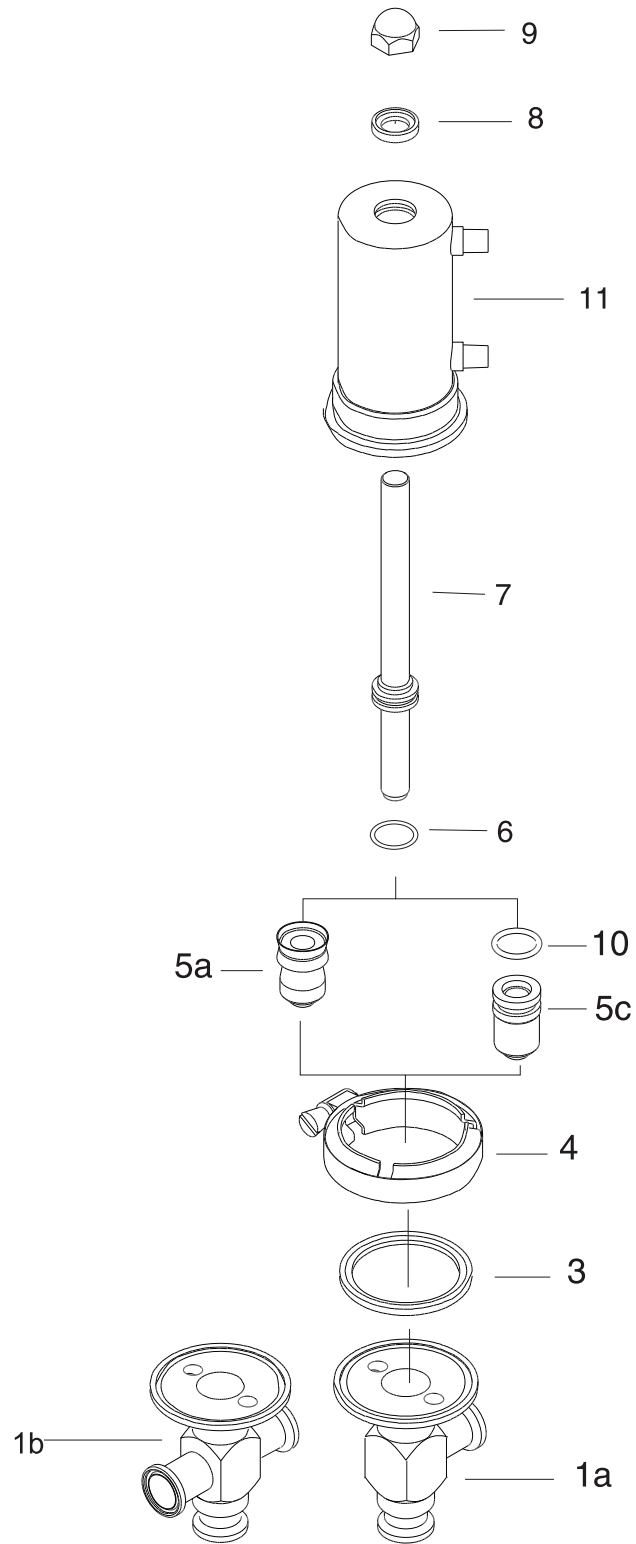

Parts marked with □ are included in the service kits.

		Type 10	Type 20	Type 30
□	Service kit	9613990144	9613990145	9613990146

Not manufactured anymore

Pos	Qty	Denomination	1/2"	3/4"
1	1	Valve body tee type clamp	NA	NA
2	1	Valve body cross type clamp	NA	NA
3	<input type="checkbox"/>	Body gasket	3104694	3104694
4	1	Body clamp	755035	755035
5A	<input type="checkbox"/>	PTFE plug lip seal for 10 body	750480	750480
5B	<input type="checkbox"/>	Viton lip seal for 10 body	750666	750666
5C	<input type="checkbox"/>	PTFE plug w/o ring for 10 body	750598	750598
	<input type="checkbox"/>	PTFE plug w/o ring for 30 body	751786	751786
6	<input type="checkbox"/>	Stem o ring	750401	750401
7	1	Stem	770783	770783
8	1	Stem washer	750407	750407
9	1	Acorn nut	182349	182349
10	1	Plug o ring for 5c (plug only)	290173	290173
11	1	Actuator type 10	750422	750422
	1	Actuator type 20	750429	750429
	1	Actuator type 30	750430	750430