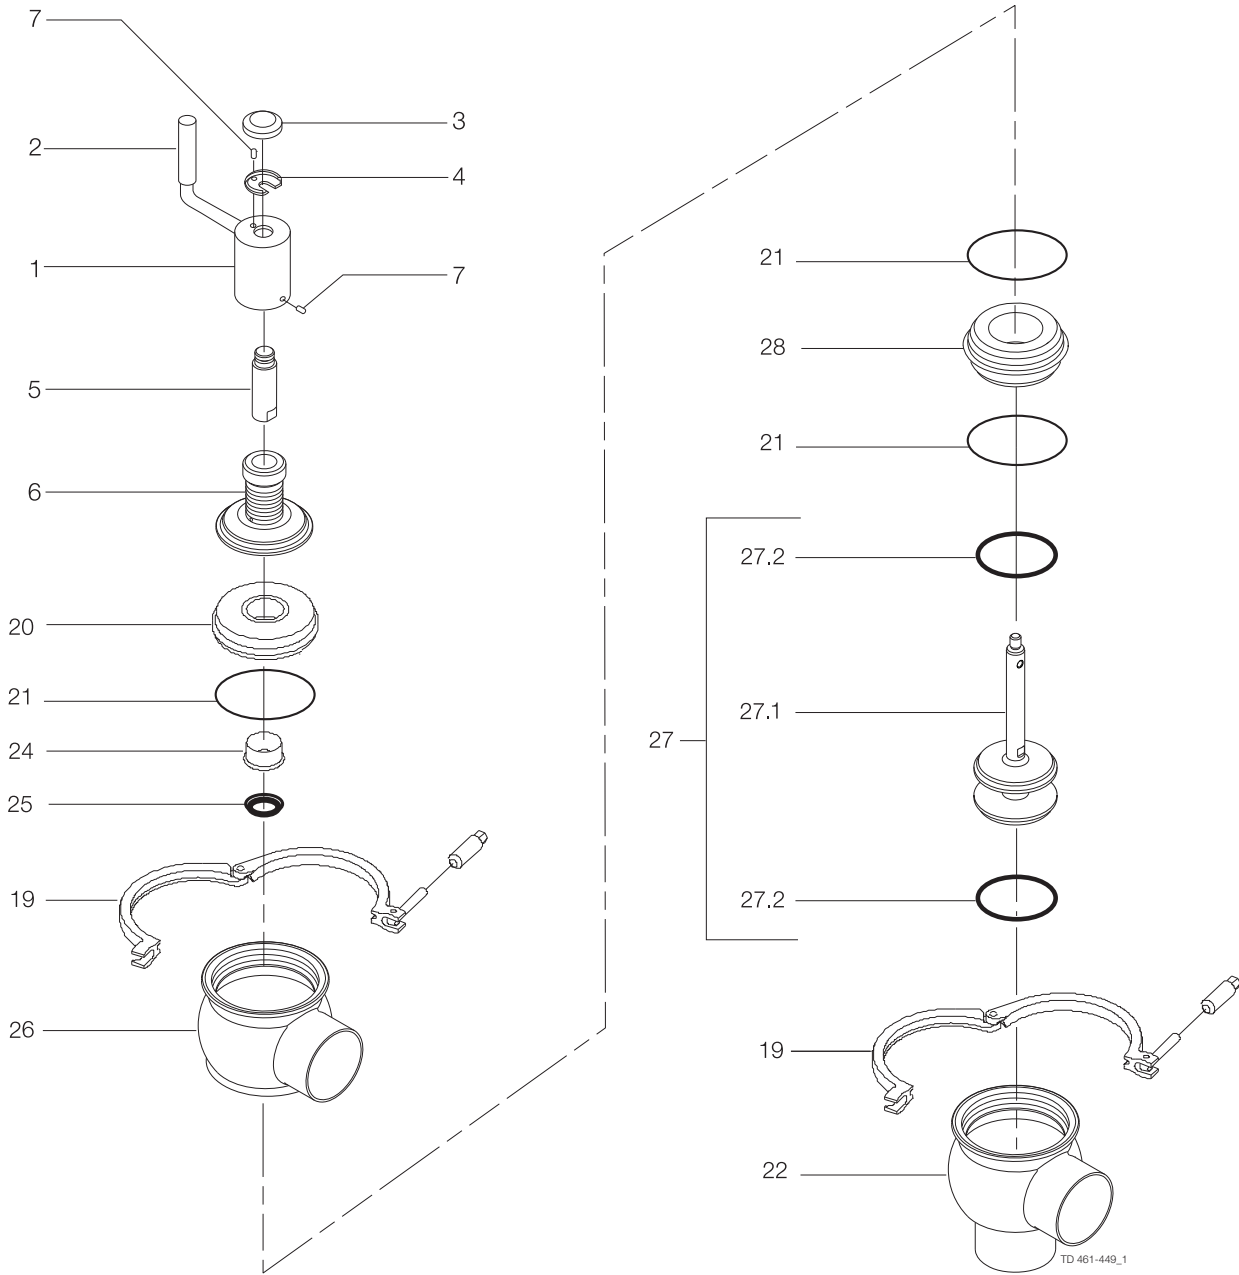

Pos	Qty	Denomination	DN 25 25 mm	DN 40 38 mm	DN 50 51 mm	DN 65 63.5 mm	DN 80 76.1 mm	DN 100 101.6 mm
Actuator								
		Crank mechanism complete . . .	9613163401	9613163401	9613163402	9613163403	9613163404	9613163405
1	1	Crank	3135304621	3135304621	3135304621	3135304621	3135304621	3135304621
2	1	Handle (included in pos. 1)	3135304951	3135304951	3135304951	3135304951	3135304951	3135304951
3	1	Cap	3135304681	3135304681	3135304681	3135304681	3135304681	3135304681
4	1	Washer	3135304671	3135304671	3135304671	3135304671	3135304671	3135304671
8	1	Stem holder	9613162401	9613162401	9613162401	9613162401	9613162401	9613162401
6	1	Guide	9613162301	9613162301	9613162302	9613162303	9613162304	9613162305
7	2	Set screw	22158192	22158192	22158192	22158192	22158192	22158192
Clamp								
19	2	Clamp	9612939303	9612939303	9612939304	9612939305	9612939306	9612939307
Bonnet								
20	1	Bonnet	9613127102	9613127102	9613127103	9613127104	9613127105	9613127106
21	□	3 O-ring, EPDM (standard)						
		3 O-ring, HNBR						
		3 O-ring, FPM						
		O-ring set (10 pcs.) EPDM	9614059422	9614059422	9614059425	9614059428	9614059431	9614059434
		O-ring set (10 pcs.) HNBR	9614059423	9614059423	9614059426	9614059429	9614059432	9614059435
		O-ring set (10 pcs.) FPM	9614059424	9614059424	9614059427	9614059430	9614059433	9614059436
24	1	Bushing	9613125002	9613125002	9613125002	9613125002	9613125002	9613125002
25	□	1 Lip seal, EPDM (standard)						
		1 Lip seal, HNBR						
		1 Lip seal, FPM						
		Lip seal set (10 pcs.) EPDM	9614059419	9614059419	9614059419	9614059419	9614059419	9614059419
		Lip seal set (10 pcs.) HNBR	9614059420	9614059420	9614059420	9614059420	9614059420	9614059420
		Lip seal set (10 pcs.) FPM	9614059421	9614059421	9614059421	9614059421	9614059421	9614059421
Seat								
28	1	Seat	9613127501	9613127502	9613127503	9613127504	9613127505	9613127506
Valve Body								
26	1	Valve body, upper, 1 port ISO . . .	9613139301	9613139303	9613139305	9613139307	9613139309	9613139311
	1	Valve body, upper, 2 ports ISO . . .	9613139302	9613139304	9613139306	9613139308	9613139310	9613139312
	1	Valve body, upper, 1 port DIN . . .	9613139401	9613139403	9613139405	9613139407	9613139409	9613139411
	1	Valve body, upper, 2 ports DIN . . .	9613139402	9613139404	9613139406	9613139408	9613139410	9613139412
22	1	Valve body, lower, 2 ports ISO . . .	9613139501	9613139503	9613139505	9613139507	9613139509	9613139511
	1	Valve body, lower, 3 ports ISO . . .	9613139502	9613139504	9613139506	9613139508	9613139510	9613139512
	1	Valve body, lower, 2 ports DIN . . .	9613139601	9613139603	9613139605	9613139607	9613139609	9613139611
	1	Valve body, lower, 3 ports DIN . . .	9613139602	9613139604	9613139606	9613139608	9613139610	9613139612
Valve Plug								
27	1	Plug, change-over, ISO complete, EPDM (standard)	9613127701	9613127702	9613127703	9613127704	9613127705	9613127706
	1	Plug, change-over, ISO complete, HNBR	9613127713	9613127714	9613127715	9613127716	9613127717	9613127718
	1	Plug, change-over, ISO complete, FPM	9613127725	9613127726	9613127727	9613127728	9613127729	9613127730
	1	Plug, change-over, DIN complete, EPDM (standard)	9613127707	9613127708	9613127709	9613127710	9613127711	9613127712
	1	Plug, change-over, DIN complete, HNBR	9613127719	9613127720	9613127721	9613127722	9613127723	9613127724
	1	Plug, change-over, DIN complete, FPM	9613127731	9613127732	9613127733	9613127734	9613127735	9613127736
27.1	1	Plug, change-over, ISO	9613149701	9613140002	9613140003	9613140004	9613140005	9613140006
	1	Plug, change-over, DIN	9613149702	9613140008	9613140009	9613140010	9613140011	9613140012
27.2	□	2 Plug seal, EPDM (standard)						
		2 Plug seal, HNBR						
		2 Plug seal, FPM						
		Plug seal set (10 pcs.) EPDM	9614059401	9614059404	9614059407	9614059410	9614059413	9614059416
		Plug seal set (10 pcs.) HNBR	9614059402	9614059405	9614059408	9614059411	9614059414	9614059417
		Plug seal set (10 pcs.) FPM	9614059403	9614059406	9614059409	9614059412	9614059415	9614059418
			DN 25	DN 40	DN 50	DN 65	DN 80	DN 100
			25 mm	38 mm	51 mm	63.5 mm	76.1 mm	101.6 mm