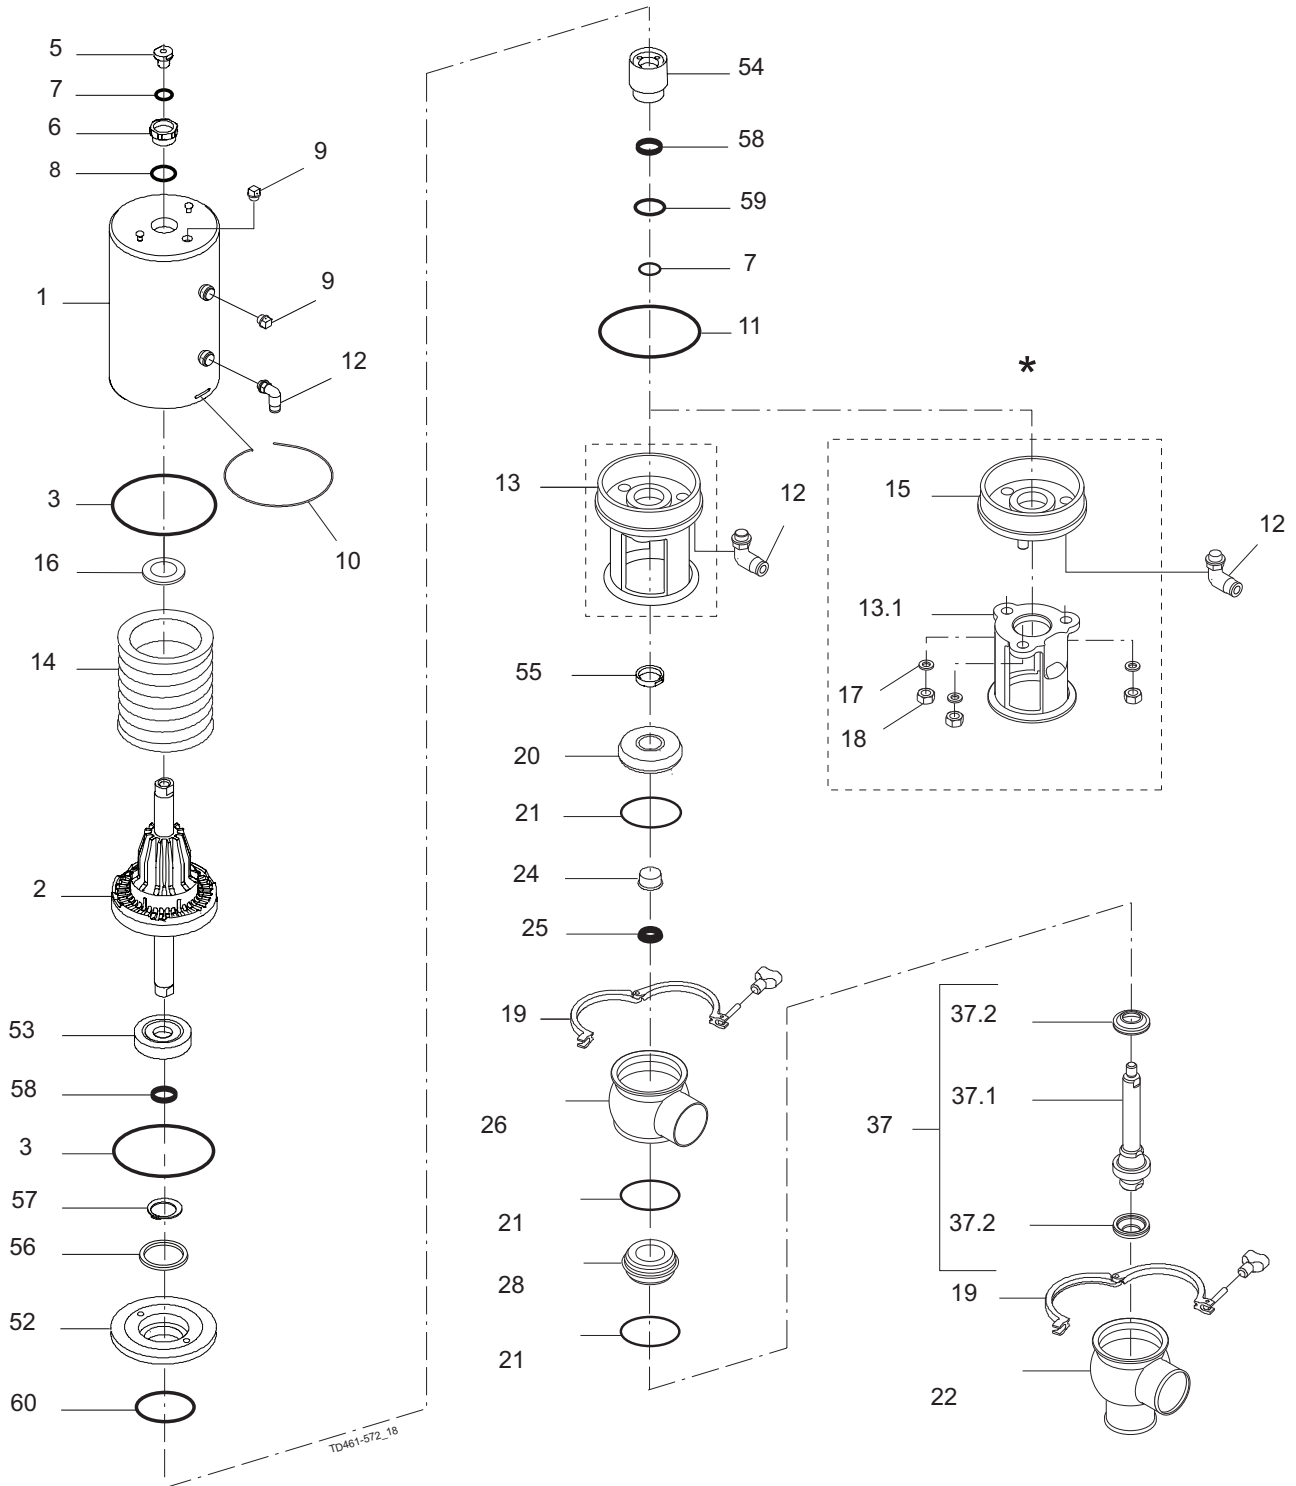

*) "Remove yoke with bolts" version, produced from 2006 to June 2016.
Replaced by "yoke without bolts" (13)

Pos	Qty	Denomination	1½"	2"	2½"	3"	4"
Clamp							
19	2	Clamp	9612939316	9612939317	9612939318	9612939319	9612939320
Bonnet							
20	1	Bonnet	9613127102	9613127103	9613127104	9613127105	9613127106
21	♦ 3	O-ring, EPDM (standard)					
	3	O-ring, , HNBR					
	3	O-ring, , FPM					
		O-ring, , set (10 pcs.) EPDM	9614059422	9614059425	9614059428	9614059431	9614059434
		O-ring, , set (10 pcs.) HNBR	9614059423	9614059426	9614059429	9614059432	9614059435
		O-ring, , set (10 pcs.) FPM	9614059424	9614059427	9614059430	9614059433	9614059436
24	1	Bushing	9613125002	9613125002	9613125002	9613125002	9613125002
25	♦ 1	Lip seal, , EPDM (standard)					
	1	Lip seal, , HNBR					
	1	Lip seal, , FPM					
		Lip seal, , set (10 pcs.) EPDM	9614059419	9614059419	9614059419	9614059419	9614059419
		Lip seal, , set (10 pcs.) HNBR	9614059420	9614059420	9614059420	9614059420	9614059420
		Lip seal, , set (10 pcs.) FPM	9614059421	9614059421	9614059421	9614059421	9614059421
Seat							
28	1	Seat	9613127502	9613127503	9613127504	9613127505	9613127506
Valve Body							
26	1	Valve body, , upper, 1 ports, clamp	9613161503	9613161505	9613161507	9613161509	9613161511
	1	Valve body, , upper, 2 ports, clamp	9613161504	9613161506	9613161508	9613161510	9613161512
	1	Valve body, , upper, 1 ports, welding ends	9613139315	9613139317	9613139319	9613139321	9613139323
	1	Valve body, , upper, 2 ports, welding ends	9613139316	9613139318	9613139320	9613139322	9613139324
22	1	Valve body, , lower, 2 ports, clamp	9613161603	9613161605	9613161607	9613161609	9613161611
	1	Valve body, , lower, 3 ports, clamp	9613161604	9613161606	9613161608	9613161610	9613161612
	1	Valve body, , lower, 2 ports, welding ends	9613139515	9613139517	9613139519	9613139521	9613139523
	1	Valve body, , lower, 3 ports, welding ends	9613139516	9613139518	9613139520	9613139522	9613139524
Valve Plug							
37	1	Plug, change over, complete	9613155502	9613155503	9613155503	9613155505	9613155506
37.1	1	Plug, change over	9613155401	9613155402	9613155403	9613155404	9613155405
37.2♦	2	Plug seal, PTFE					
		Plug, seal, set (10 pcs.) PTFE	9614059449	9614059450	9614059451	9614059452	9614059453
			1½"	2"	2½"	3"	4"