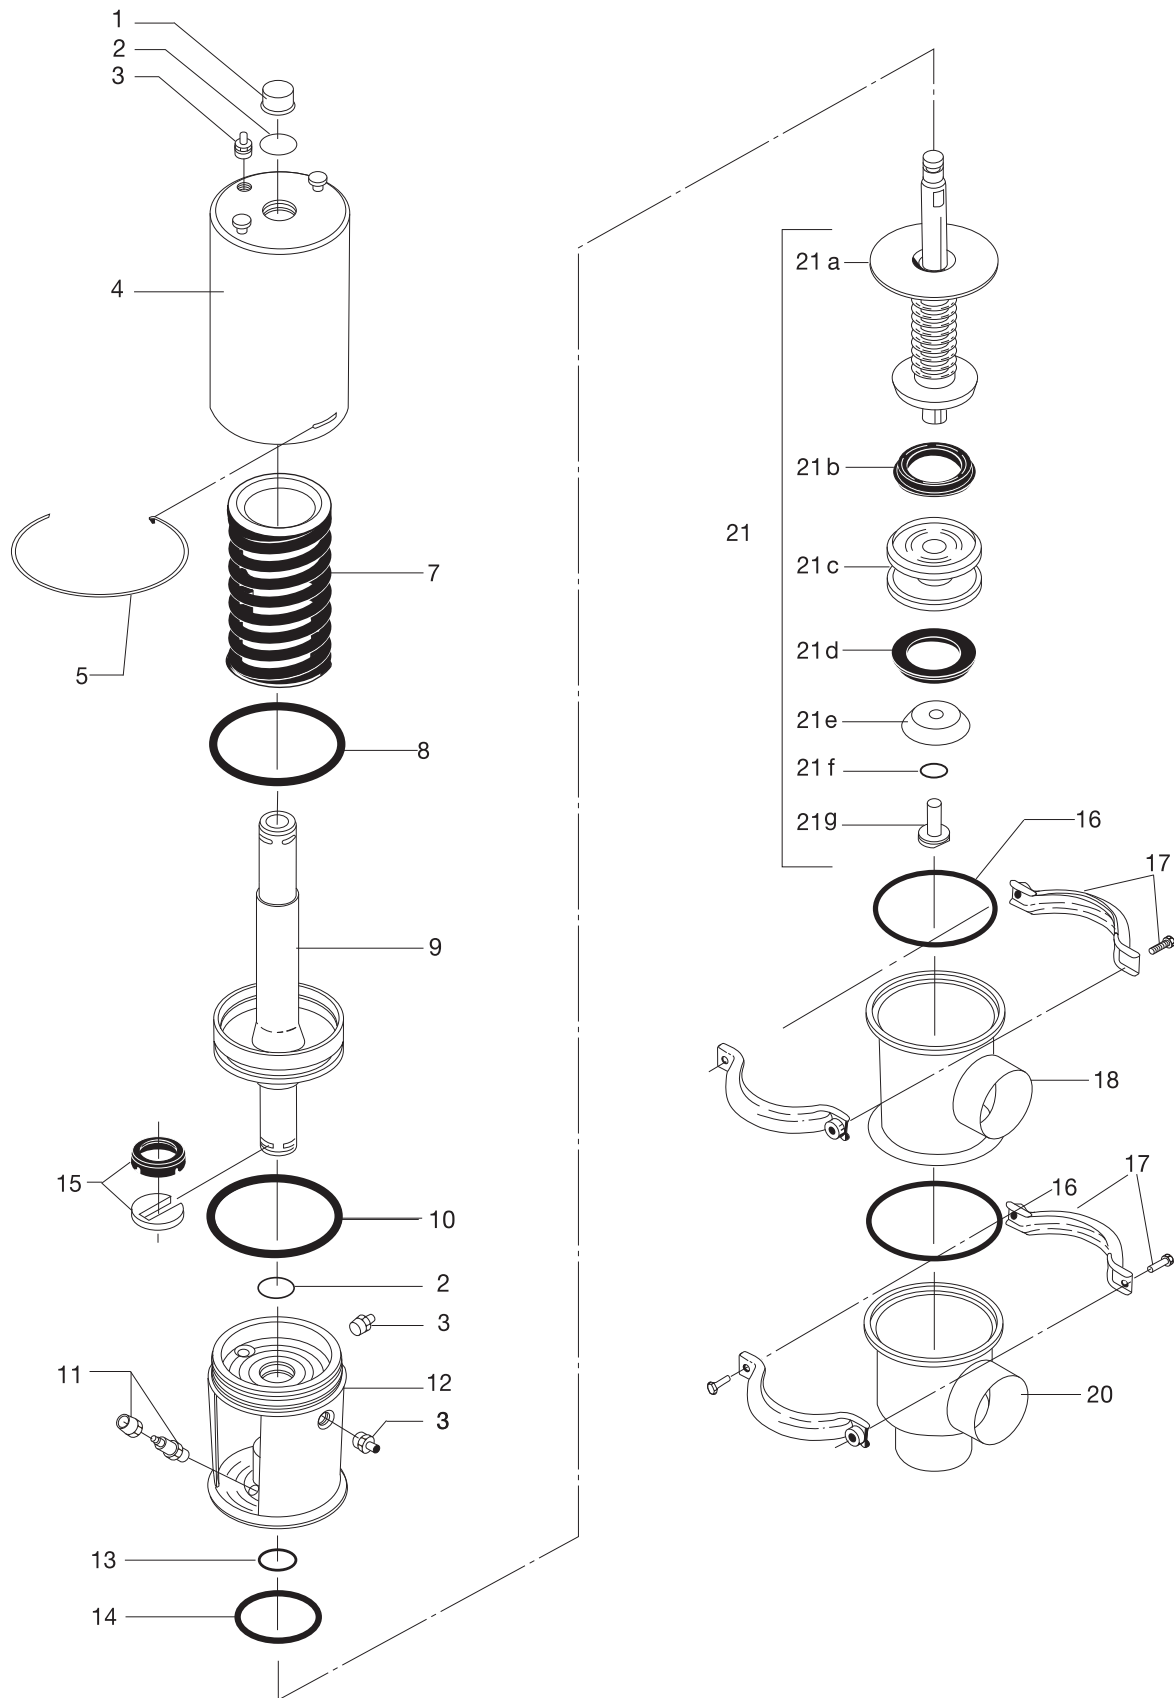

Not manufactured anymore

Pos	Qty	Denomination	DN 40 38 mm	DN 50 51 mm	DN 65 63.5 mm
Valve plug					
	1	Plug, complete NBR (period 9911-)	9612585510	9612585511	
	1	Plug, complete FPM (period 9911-)	9612585516		
	1	Plug, complete PTFE (period 9911-)	9612585522		9612585524
	1	Plug, single, complete EPDM (standard) (period 9512-9910)			
	1	Plug, single, complete NBR (period 9512-9910)			
	1	Plug, single, complete FPM (period 9512-9910)			
	1	Plug, single, complete PTFE (period 9512-9910)			
	1	Plug, double, complete EPDM (standard) (period 9512-9910)			
	1	Plug, double, complete NBR (period 9512-9910)			
	1	Plug, double, complete FPM (period 9512-9910)			
	1	Plug, double, complete PTFE (period 9512-9910)			
21a	1	Stem, (period 9911-)	9612585404	9612585405	9612585406
	1	Stem, single (period 9512-9910)			
	1	Stem, double (period 9512-9910)			
21b ♦	1	Plug seal upper, EPDM (standard)			
	1	Plug seal upper, NBR			
	1	Plug seal upper, FPM			
	1	Plug seal upper, PTFE			
21c	1	Middle piece, (period 9911-)	9612497201	9612497301	3135303651
	1	Middle piece, (period 9512-9910)			
21d ♦	1	Plug seal lower, EPDM (standard)			
	1	Plug seal lower, NBR			
	1	Plug seal lower, FPM			
	1	Plug seal lower, PTFE			
21e	1	Washer	3135303571	3135303581	3135303591
21f ♦	1	O-ring, EPDM (standard)			
	1	O-ring, NBR			
	1	O-ring, FPM			
	1	O-ring, PTFE			
21g	1	Screw, (period 9911-)	3135303621	3135303621	3135303621
	1	Screw, (period 9512-9910)			
			DN 40 38 mm	DN 50 51 mm	DN 65 63.5 mm

Service kit for actuator

□	Service kit	9611920255	9611920255	9611920255

Service kit for product wetted parts, standard

♦	Service kit EPDM	9611920334	9611920338	9611920342
♦	Service kit NBR		9611920339	
♦	Service kit FPM	9611920336	9611920340	9611920344
♦	Service kit PTFE	9611920337	9611920341	9611920345

Parts marked with □♦ are included in the service kit.

Recommended spare parts: service kits.