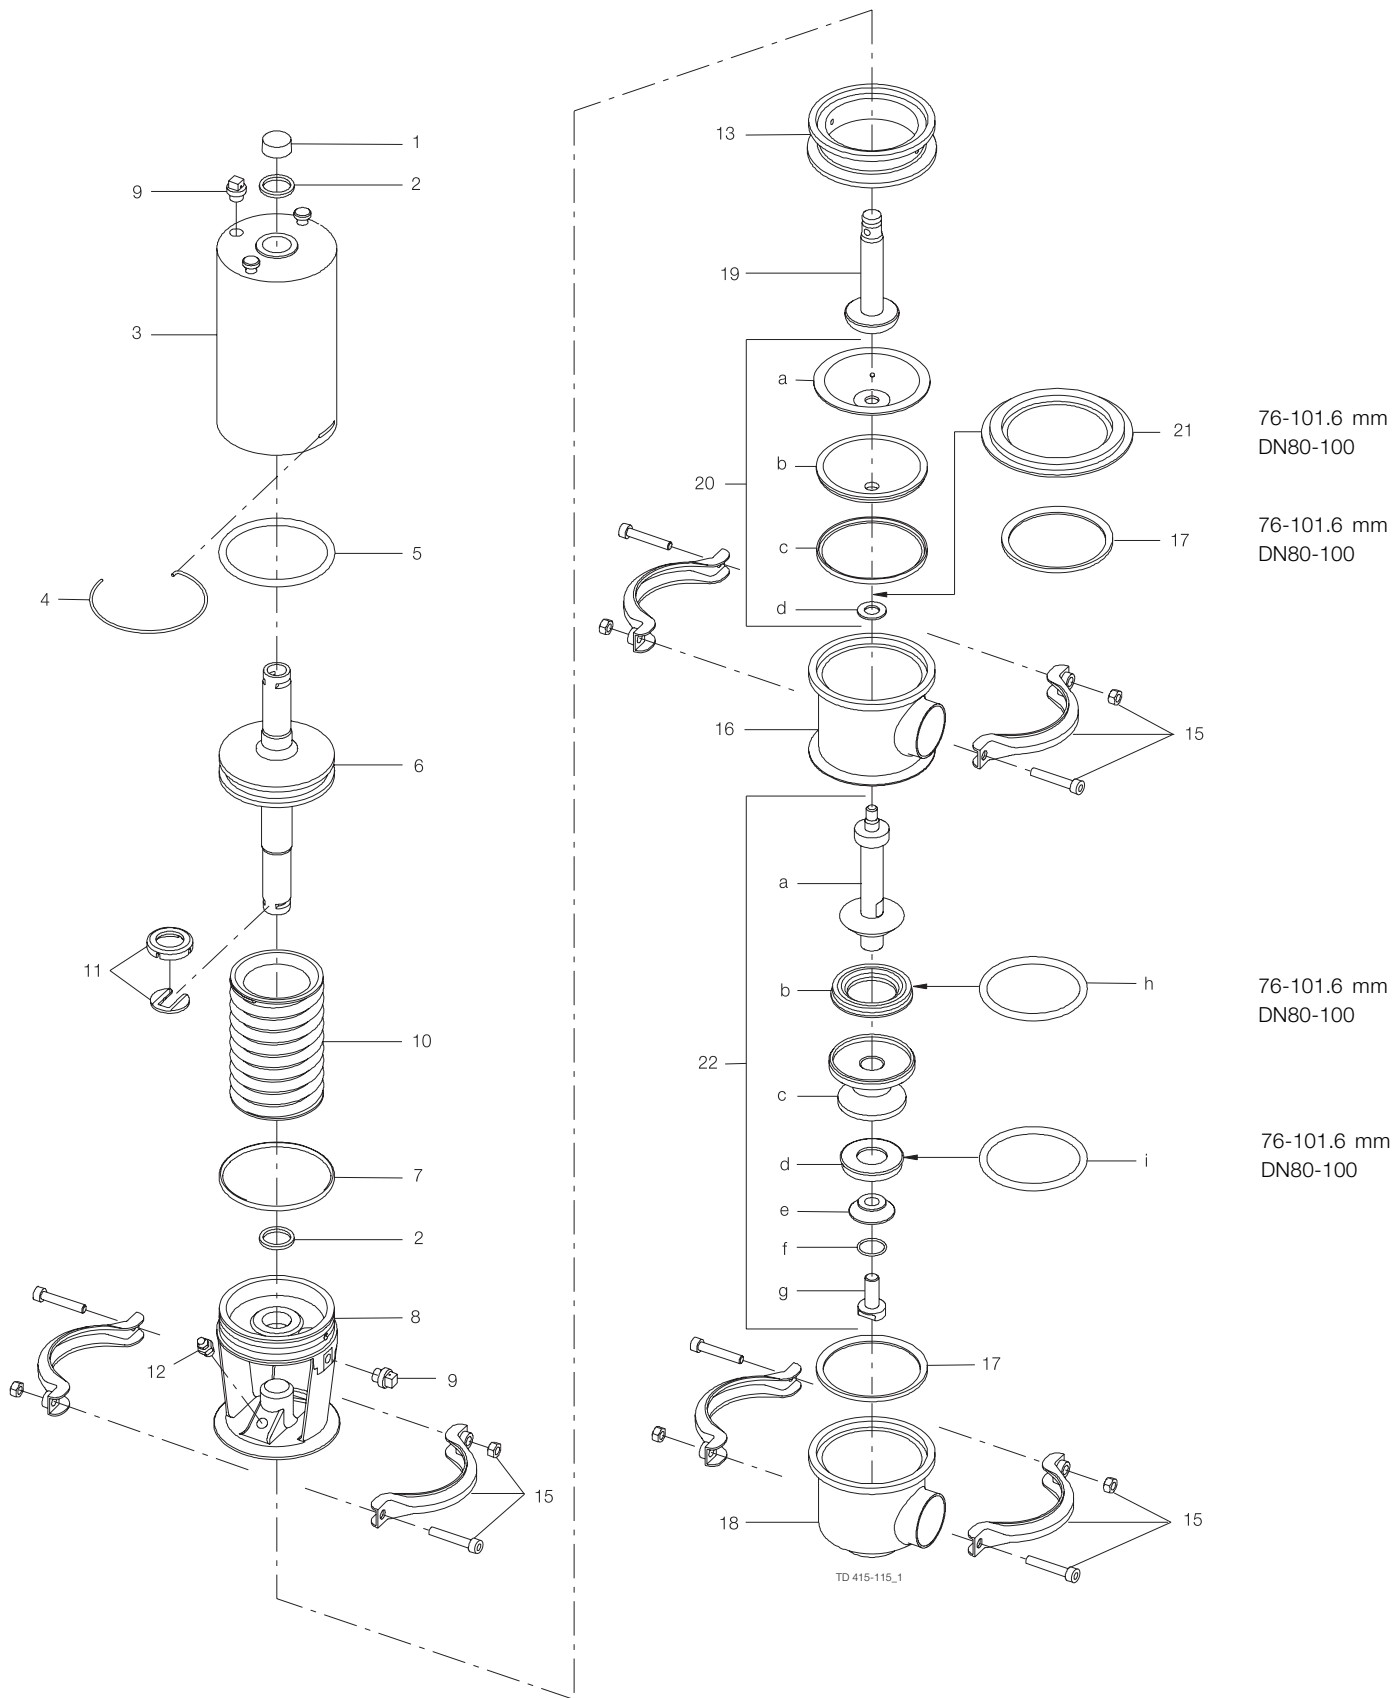

Not manufactured anymore

Pos	Qty	Denomination	DN 40	DN 50	DN 65	76 mm	DN 80	DN 100
			38 mm	51 mm	63.5 mm			101.6 mm
20a	1	Diaphragm support, EPDM						
20b	1	Diaphragm for PTFE						
20c	1	L-seal, EPDM (standard)						
	1	L-seal, NBR						
	1	L-seal, FPM						
20d	1	Stem seal, EPDM (standard)						
	1	Stem seal, NBR						
	1	Stem seal, FPM						
21	1	Diaphragm ring				3135308411	3135308411	3135308411

Valve body part

Pos	Qty	Denomination	DN 40	DN 50	DN 65	76 mm	DN 80	DN 100
			38 mm	51 mm	63.5 mm			101.6 mm
Valve plug								
22		Plug, double, complete EPDM (period 9911-) (standard)		9612540004	3135308243			3135308562
		Plug, double, complete EPDM (period 8605-9910) (standard)						
		Plug, double, complete NBR (period 9911-)	9612540002	9612540005	9612309303	9612309101	9612309105	9612309102
		Plug, double, complete NBR (period 8605-9910)						
		Plug, double, complete FPM (period 9911-)	9612540003					
		Plug, double, complete FPM (period 8605-9910)						
22a	1	Stem, lower (period 9911-)	3135308103	3135308104	3135308141	3135308501	3135308505	3135308102
	1	Stem, lower (period 8605-9910)	3135308101	3135308102	3135308141	3135308501	3135308505	3135308102
22b ♦	1	Plug seal, EPDM (standard)						
	1	Plug seal, NBR						
	1	Plug seal, FPM						
22c	1	Middle piece, (period 9911-)	9612497201	9612497301	3135303651	3135308541	9612188801	
	1	Middle piece, (period 8605-9910)						
22d ♦	1	Plug seal, EPDM (standard)						
	1	Plug seal, NBR						
	1	Plug seal, FPM						
22e	1	Washer	3135303571	3135303581	3135303591			
22f ♦	1	O-ring, EPDM						
	1	O-ring, NBR						
	1	O-ring, FPM						
22g	1	Screw						
22h ♦	1	O-ring, EPDM (standard)						
	1	O-ring, NBR						
	1	O-ring, FPM						
22i	1	O-ring, EPDM (standard)						
	1	O-ring, NBR						
	1	O-ring, FPM						
			DN 40	DN 50	DN 65		DN 80	DN 100
			38 mm	51 mm	63.5 mm	76 mm		101.6 mm

Service kit for actuator

□	Service kit	9611920008	9611920008	9611920008	9611920009	9611920009	9611920009

Service kit for product wetted parts, standard

♦	Service kit EPDM	9611920045	9611920046	9611920047	9611920048	9611920116	9611920049
♦	Service kit NBR	9611920095	9611920097	9611920099	9611920101	9611920117	9611920103
♦	Service kit FPM	9611920096	9611920098	9611920100	9611920102	9611920120	9611920104

Parts marked with □♦ are included in the service kits.

Recommended spare parts: service kits.