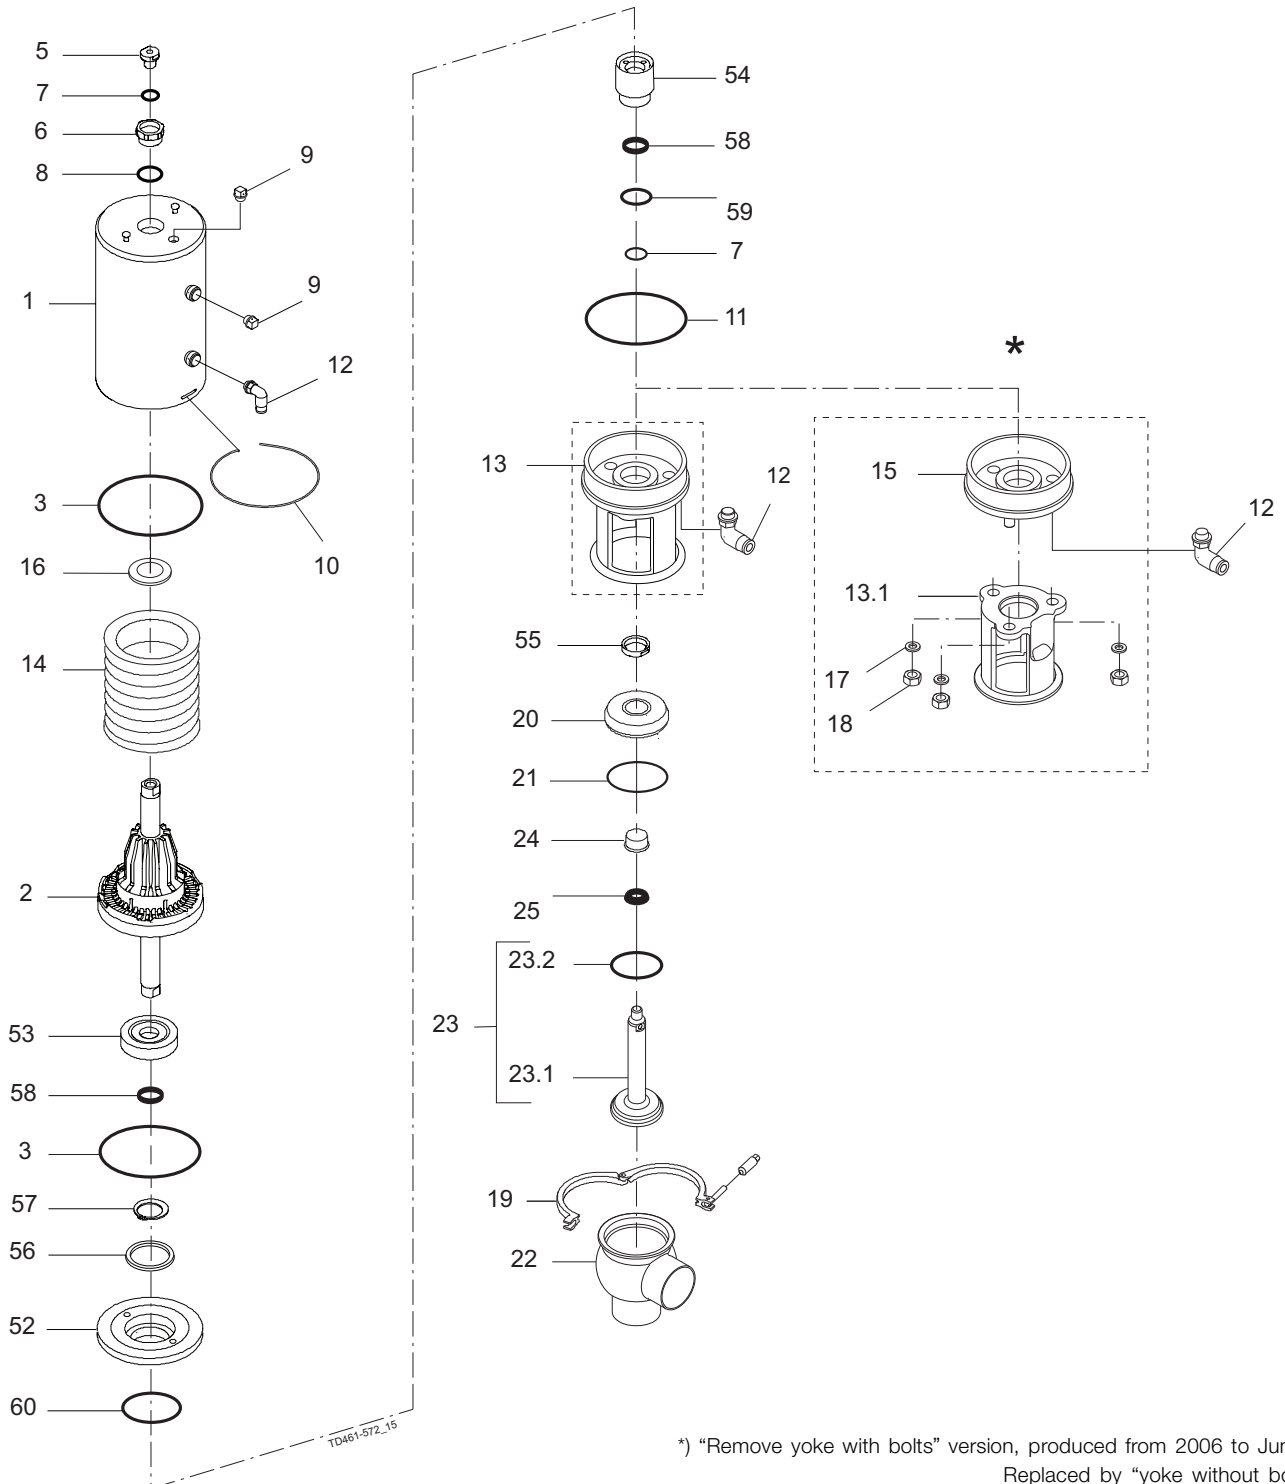

Do NOT attempt to cut the actuator open, due to spring under load danger!

*) "Remove yoke with bolts" version, produced from 2006 to June 2016.
Replaced by "yoke without bolts" (15)

Pos	Qty	Denomination	DN 40 38 mm	DN 50 51 mm	DN 65 63.5 mm	DN 80 76 mm	DN 100 101.6 mm
		Actuator, complete (NC) shut-off valve	9613185401	9613185402	9613185403	9613185404	9613185405
		Actuator, complete (NO) change-over valve	9613185429	9613185430	9613185431	9613185432	9613185433
		Actuator, complete (NC) change-over valve	9613185419	9613185420	9613185421	9613185422	9613185423
1	1	Cylinder				9613167706	9613167706
2	1	Piston	9613132304	9613132304	9613132304	9613132405	9613132405
3	□ 2	O-ring					
5	1	Adapter, plastic (- 0115)					
	1	Adapter, steel (0115 - 0518)					
	1	Adapter, steel (0518 -)	9615374701	9615374701	9615374701	9615374701	9615374701
6	□ 1	Bushing					
7	□ 2	O-ring					
8	□ 1	O-ring					
9	2	Plug	9613414101	9613414101	9613414101	9613414101	9613414101
10	1	Lock wire	9613143202	9613143202	9613143202	9613143203	9613143203
11	□ 1	O-ring					
12	2	Air fitting	9611991988	9611991988	9611991988	9611991988	9611991988
13	1	Yoke without bolts (0616 -)	9615245401	9613154402	9613154502	9613154603	9613154703
14	1	Spring assembly	9613132502	9613132502	9613132502	9613132503	9613132503
16	□ 1	Support disc					
52	1	Piston	9613167801	9613167801	9613167801	9613167901	9613167901
53	1	Thrust plate	9613168201	9613168201	9613168201	9613168201	9613168201
54	1	Guide	9613168001	9613168001	9613168001	9613168101	9613168101
55	1	Nut	9613168301	9613168301	9613168301	9613168301	9613168301
56	2	Spacer, (only for shut-off valve)	9613168402				
	3	Spacer, (only for shut-off valve)		9613168402	9613168402	9613168402	9613168402
	1	Spacer, (only for shut-off valve)		9613168401	9613168401		
	2	Spacer, (only for shut-off valve)				9613168401	9613168401
57	1	Lock ring	51997509	51997509	51997509	51997509	51997509
58	2	Guide ring	9613008424	9613008424	9613008424	9613008424	9613008424
59	□ 1	O-ring					
60	□ 1	O-ring					