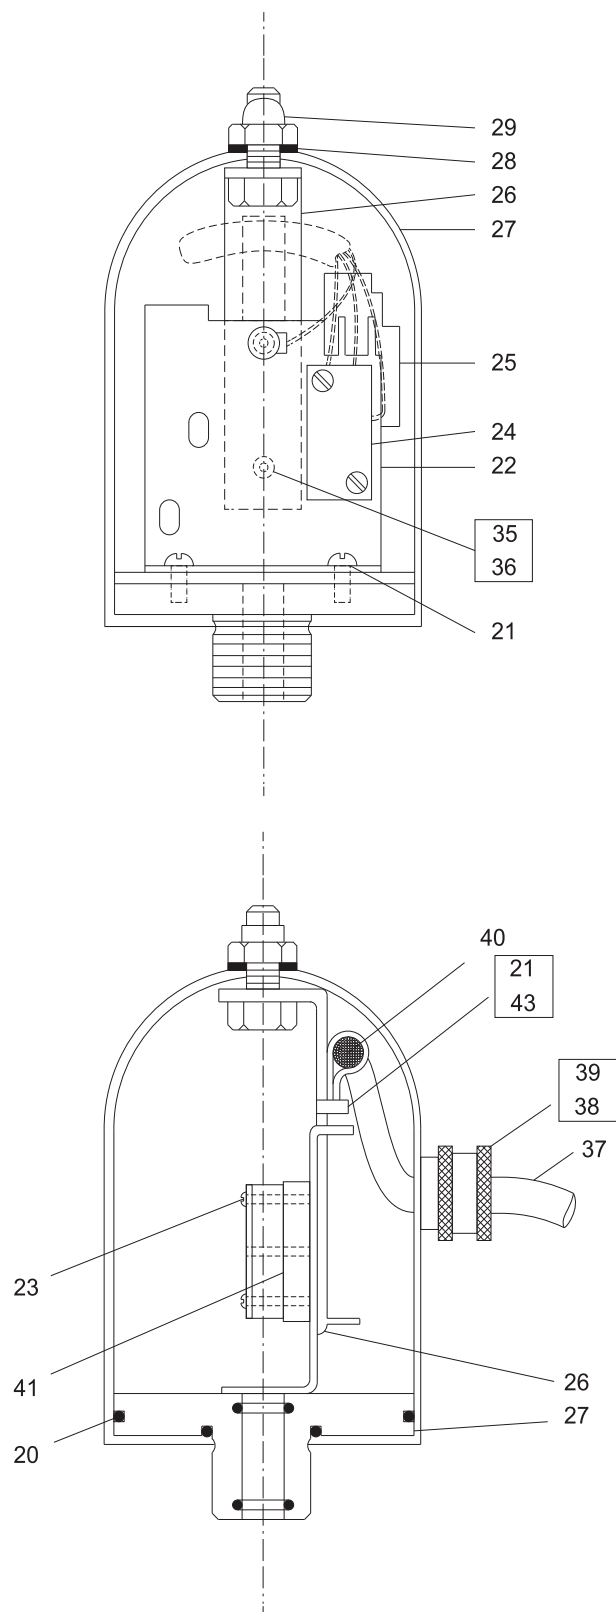

Pos	Qty	Denomination	
1	1	Actuator cylinder	750276
2	1	Vented plug	750276
3	1	Nut	189923
4	1	Lockwasher	189971
5	1	Piston	767870
6	□ 2	Vee block packing	755460
7	□ 1	Felt seal	755464
8	1	Spring assembly	750826
9	□ 1	O-ring	296608
10	1	Bonnet	753796
11	1	Air coupler adaptor	764098
12	1	Retaining ring	755090
13	□ 1	Vee block packing	755461
14	1	Bushing	764754
15	□ 1	O-ring	755388
16	1	Actuator stem	750324
17	1	Coupler	764241
18	1	Gasket	750574
19	1	Switch assembly base	759592
20	1	O-ring	755530
21	1	Screw	180337
22	1	Switch mounting bracket	753405
23	4	Screw	189492
24	□ 2	Micro switch	768263
25	2	Socket	
26	1	Cover hold down bracket	750601
27	1	Switch cover	750680
28	1	Nylon lockwasher	755000
29	1	Acorn nut	180484
30	1	Nut	754338
31	1	Lockwasher	754869
32	□ 2	O-ring	755388
33	1	Indicating stem	750334
34	2	Switch adj plate	753406
35	2	Screw	189617
36	2	Lockwasher	180086
37	1	Cable assembly	763802
38	1	Rubber grommet	768023
39	1	Knurled nut	768022
40	1	Cable clamp	755138
41	2	Switch mounting block	758780
42	1	O-ring	755531
43	1	Washer	754860

Parts marked with □ are included in the service kits.

□ **Service Kit** **9613990133**