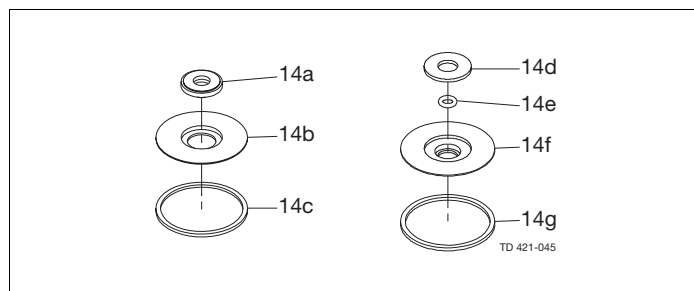

Special lip seal

Parts for FEP lip seal