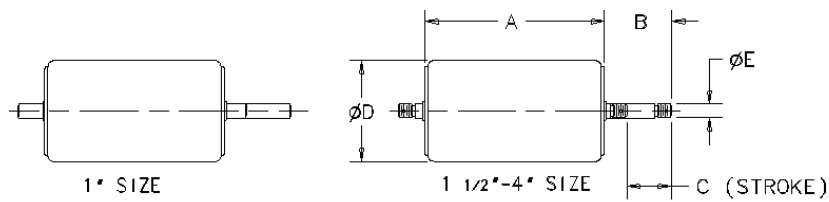

Standard 761 Actuators

Dimensions are approximate and are intended to aid in identification only. For more information, contact Alfa Laval, Inc.

Valve Size (In)	Part Number	Used on	A (In)	B (In)	C (In)	D (In)	E (In)
1½-3	25428S	761/762 S-TO-A LONG	8-1/16	3	2	4.5	0.623
1½-3	25436S	761/762 S-TO-A SHORT	5 11/16	2 3/16	1 3/16	4.5	0.623
1	25436S	761 SPRING-TO-AIR	4 3/8	1 7/16	13/16	4.5	0.623
2-3	25455S	761-90M-20L S-TO-A	8 1/16	4	3	4.5	0.623
2	25457S	761-90M S-TO-A LONG	10	5 1/2	4 1/2	4.5	0.623
1½-3	25465S	761/741-30S A-TO-A	5 11/16	2 3/16	1 3/16	4.5	0.623
1½-3	25466S	761-10M39L A-TO-A	8 1/16	3	2	4.5	0.623
4	25467S	761-10M-20HPL S-TO-A	10	5 1/2	4 1/2	6	0.623
3 and 4	25468S	761-90M-30L A-TO-A	10	5 5/16	4 5/16	4.5	0.623
1	25475S	761 AIR-TO-AIR	4 3/8	1 7/16	13/16	4.5	0.623
3 and 4	25497S	761-10M-20HPL S-TO-A	8 1/16	3	2	6	0.623
3	25500S	MM251-29H	8 1/16	2 1/2	1 3/16	6	0.623
3	25511S	761-41MWW-20L S-TO-A	8 1/16	4 3/16	3	4.5	0.623
4	25517S	761 AIR-TO-AIR	10	5 1/2	4 1/2	6	0.623
3-4	25519S	761 AIR-TO-AIR	8 1/16	3	2	6	0.623
1½-3	25520S	761/762 S-TO-A HP SHORT	8 1/16	2 3/8	1 3/8	6	0.623
NONE	25521S	NOT USED	5 11/16	2 3/16	1 3/16	4.5	0.623
4	25522S	761 A-TO-A XLONG STROKE	10	7 1/4	6 1/4	6	0.623
1½-3	25525S	761/762 S-TO-A HP LONG	8 1/16	3 3/16	2	6	0.623