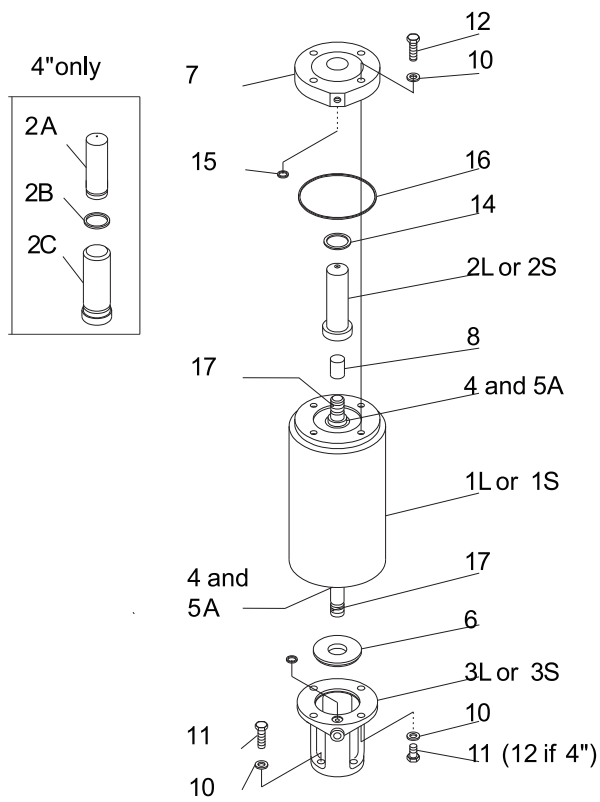

Pos	Qty	Denomination	1 1/2"	2"	2 1/2"	3"	4"
1L	1	Actuator, 10/20, long	751681	751681	751681	751681	751391
	1	Actuator, 30, long	751823	751823	751823	751823	751719
1M	1	Mid position actuator/short	750792	750792	750792	750792	N/A
1S	1	actuator, short, 10/20, short	750318	750318	750318	750318	750496
	1	Actuator, 30, short	750043	750043	750043	750043	751987
1HPS	1	HP actuator,short			751994	751994	
1HPL	1	HP actuator,long			750496	750496	
2S	1	Stem protector, Short	750583	750583	750583	750583	750583
2A	1	Stem protector, long	N/A	N/A	N/A	N/A	751035
2B	1	Stem protector o ring	N/A	N/A	N/A	N/A	750330
2C	1	Stem protector, spacer	N/A	N/A	N/A	N/A	751019
2L	1	Stem protector, long	750577	750577	750577	750577	N/A
2S	1	Stem protector, Short	750583	750583	750583	750583	750577
3L	1	Yoke, long	751684	751684	751684	751684	751901
3S	1	Yoke, short	750224	750224	750224	750224	751076
4	2	Seal retainer	751680	751680	751680	751680	751680
5	2	V-packing	755461	755461	755461	755461	755461
5A	2	O-ring to replace v packing	751232	751232	751232	751232	751232
6	1	Packing retainer	751659	751659	751659	751659	751659
7	1	End cap	751682	751682	751682	751682	751010
8	1	Red caplug	750568	750568	750568	750568	750568
9	1	Vent plug (not shown)	181256	181256	181256	181256	181256
10	11	Lockwasher	189962	189962	189962	189962	189962
11	7	Screw	189773	189773	189773	189773	189798
12	4	Screw	189723	189723	189723	189723	189723
13	1	O-ring stem, BUNA	755370	755370	755370	755370	755452
	1	O-ring stem, EPDM	750132	750132	750132	750132	751956
	1	O-ring stem, SFY	750077	750077	750077	750077	751957
14	1	O-ring	755356	755356	755356	755356	755356
15	2	O-ring	755388	755388	755388	755388	755388
16	1	O-ring	751747	751747	751747	751747	751747
17	1	Nylon lock pin	750338	750338	750338	750338	750338
18	1	Body , Lower 2 ports clamp	770026	770478	770844	770846	770736
	1	Body , Lower 2 ports weld	771004	770824	770784	770833	772221
19	1	Body , Lower 3 ports clamp	770003	770489	770863	770878	770965
	1	Body , Lower 3 ports weld	771059	770464	770815	770814	772672
20	1	Body gasket, BUNA	750376	750376	750385	750391	755421
	1	Body gasket, EPDM	750383	750383	750390	750400	750686
	1	Body gasket, SFY	750382	750382	750389	750398	750738
21	1	Clamp	270266	270266	270267	212211	212209
27L	1	Stem , BUNA, long	770241	770244	770247	770250	771509
	1	Stem, EPDM, long	771442	770962	771335	770967	778310
	1	Stem , SFY, long	771177	771169	770785	770809	778311
27S	1	Stem LP , BUNA, short	9634055829	9634055830	9634055831	9634055832	N/A
	1	Stem LP , EPDM, short	773147	772835	773136	772833	N/A
	1	Stem LP SFY, short	773158	9634050983	773137	773142	N/A
28L	1	Stem, TR long	770259	770263	770265	770267	771506
	1	Stem, TR2 long		9634053890	9634051876	963054117	9634050172
28S	1	Stem, TR Short	770338	770343	770349	770354	N/A
	1	Stem, TR2 short	9634052007	9634054775	9634052001	9634052008	773235
29U	1	Seat, TR Upper	750943	750943	750947	751268	750906
	1	Seat, TR2 Upper	752096	9634050833	752100	752102	752104
29L	1	Seat, TR Lower	751525	750943	750947	751268	750906
	1	Seat, TR2 Lower	9634050833	9634050833	752100	752102	752104
30	1	Body , upper 2 ports clamp	770491	770494	770510	770528	770724
	1	Body , upper 2 ports weld		770506	778372	771533	
31	1	Body , upper 3 ports clamp	770493	770504	770517	770530	772719
	1	Body , upper 3 ports weld					
32	1	Stem bushing	763362	763362	763362	763362	762528
33	1	Seal retaining washer	750361	750361	750361	750361	750360
			1 1/2"	2"	2 1/2"	3"	4"
□		Non TR Service Kit Buna	9613990327	9613990327	9613990508	9613990330	9613990333
□		Non TR Service Kit EPDM	9613990328	9613990328	9613990509	9613990331	9613990334
□		Non TR Service Kit SFY	9613990329	9613990329	9613990510	9613990332	9613990335
◆		TR Service Kit Buna	9613990106	9613990109	9613990112	9613990115	9613990118
◆		TR Service Kit EPDM	9613990107	9613990110	9613990113	9613990116	9613990119
◆		TR Service Kit SFY	9613990108	9613990111	9613990114	9613990117	9613990120
○		TR2 Service Kits Buna	9613990575	9613990578	9613990581	9613990584	9613990587
○		TR2 Service Kits EPDM	9613990576	9613990579	9613990582	9613990585	9613990588
○		TR2 Service Kits SFY	9613990577	9613990580	9613990583	9613990586	9613990589