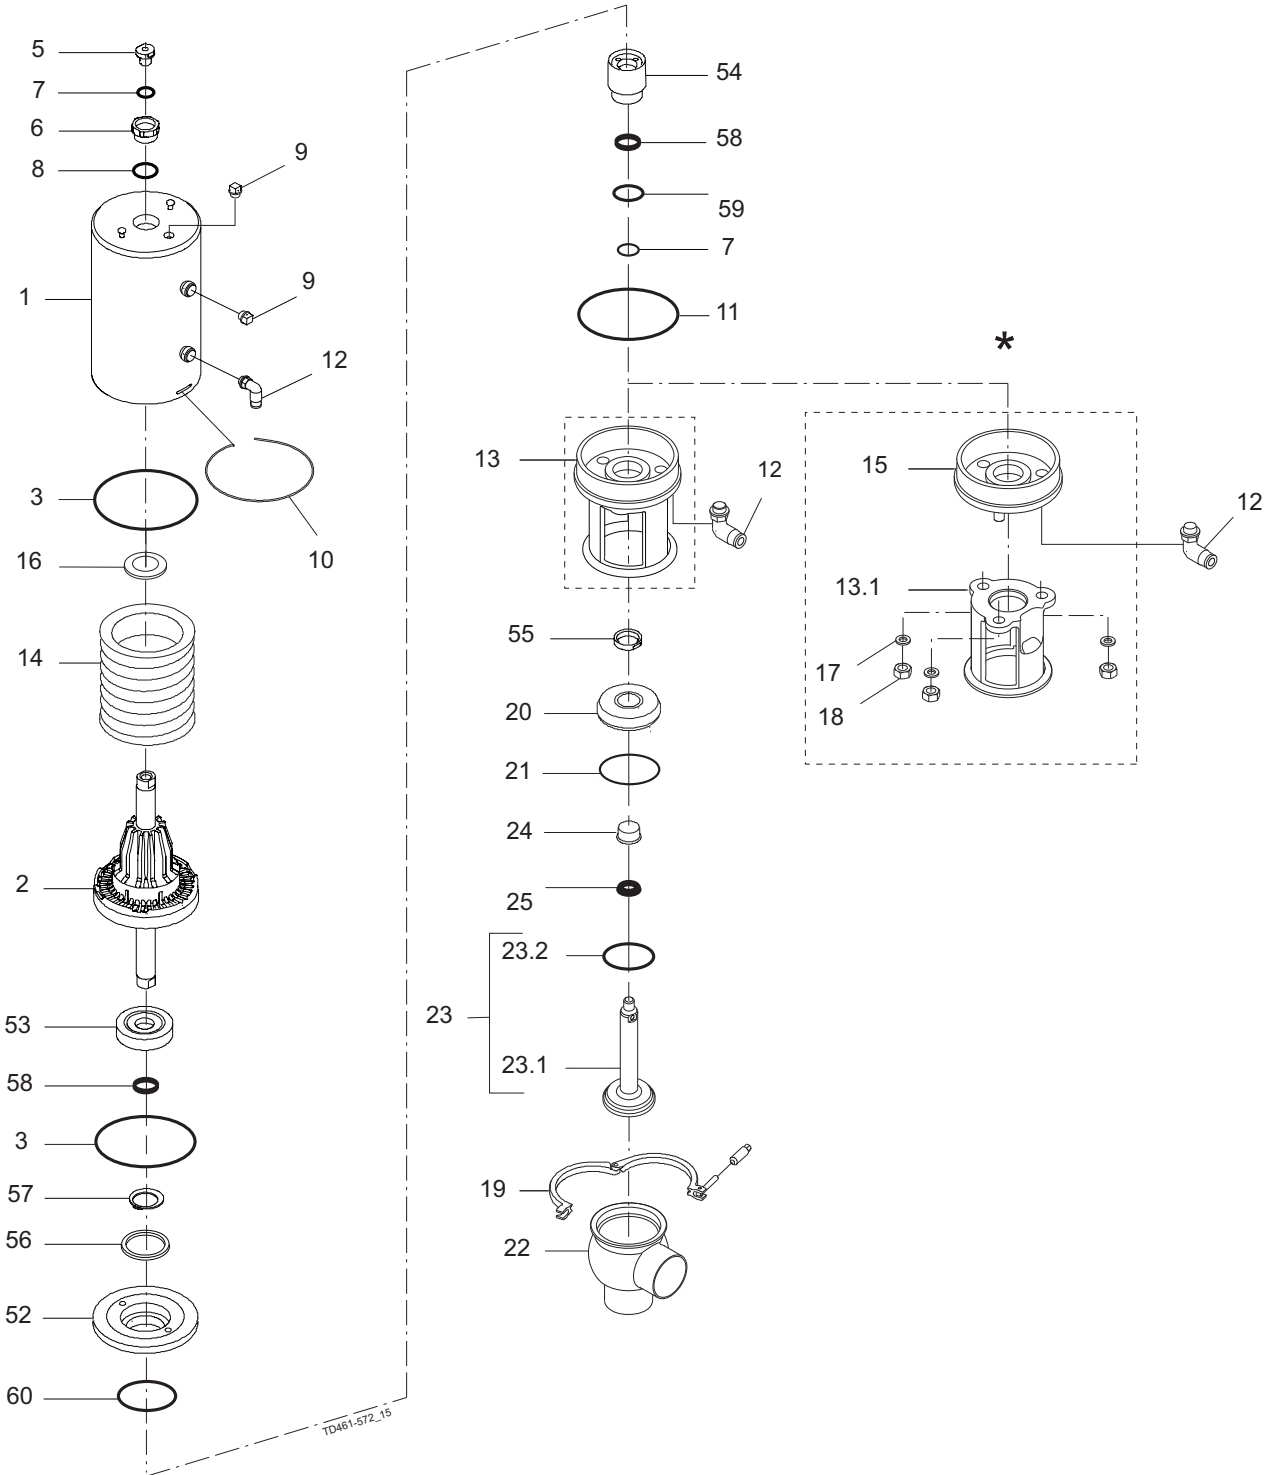

If the actuator is marked with a danger warning do NOT attempt to cut the actuator open.

Do NOT attempt to disassemble the actuator due to spring under load danger!

Do NOT attempt to cut the actuator open, due to spring under load danger!

*) "Remove yoke with bolts" version, produced from 2006 to June 2016.
Replaced by "yoke without bolts" (13)