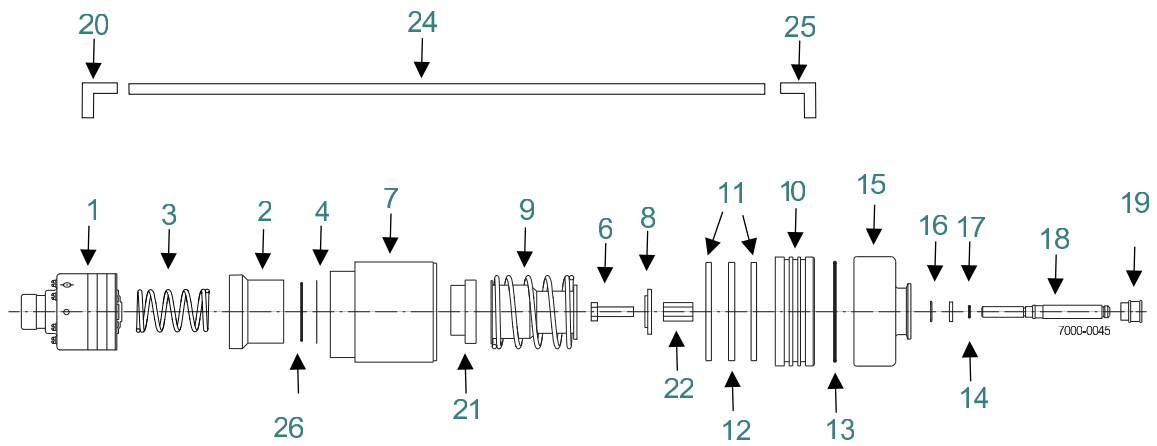

Pos	Qty	Denomination	Item #
1	1	Moore Positioner	769499
2	1	Positioner Adapter	764078
3	1	Range Spring	750998
4	1	Gasket	755549
5	1	Vent Plug	181256
6	1	Screw	189888
7	1	Cylinder	751508
8	1	Range Spring Adapter	761216
9	1	Spring Assembly	750826
10	1	Piston	767870
11	□ 2	Vee Block Packing	755460
12	□ 1	Felt Seal	755464
13	□ 1	O Ring	755388
14	□ 1	O Ring	296608
15	1	Bonnet	753796
16	1	Retaining Ring	755090
17	□ 1	Vee Block Packing	755461
18	1	Actuator Stem	750328
19	1	Coupler	764241
20	1	Male Pipe Connector	766010
21	1	Adapter Retainer	751505
22	1	Spacer Nut	750504
23	1	Washer	189971
24	24"	Air Supply Line	765006
25	1	Male Pipe Connector	766009
26	□ 1	O Ring	755530

Parts marked with □ are included in the service kits.

		Item #
□	Service Kit	752039