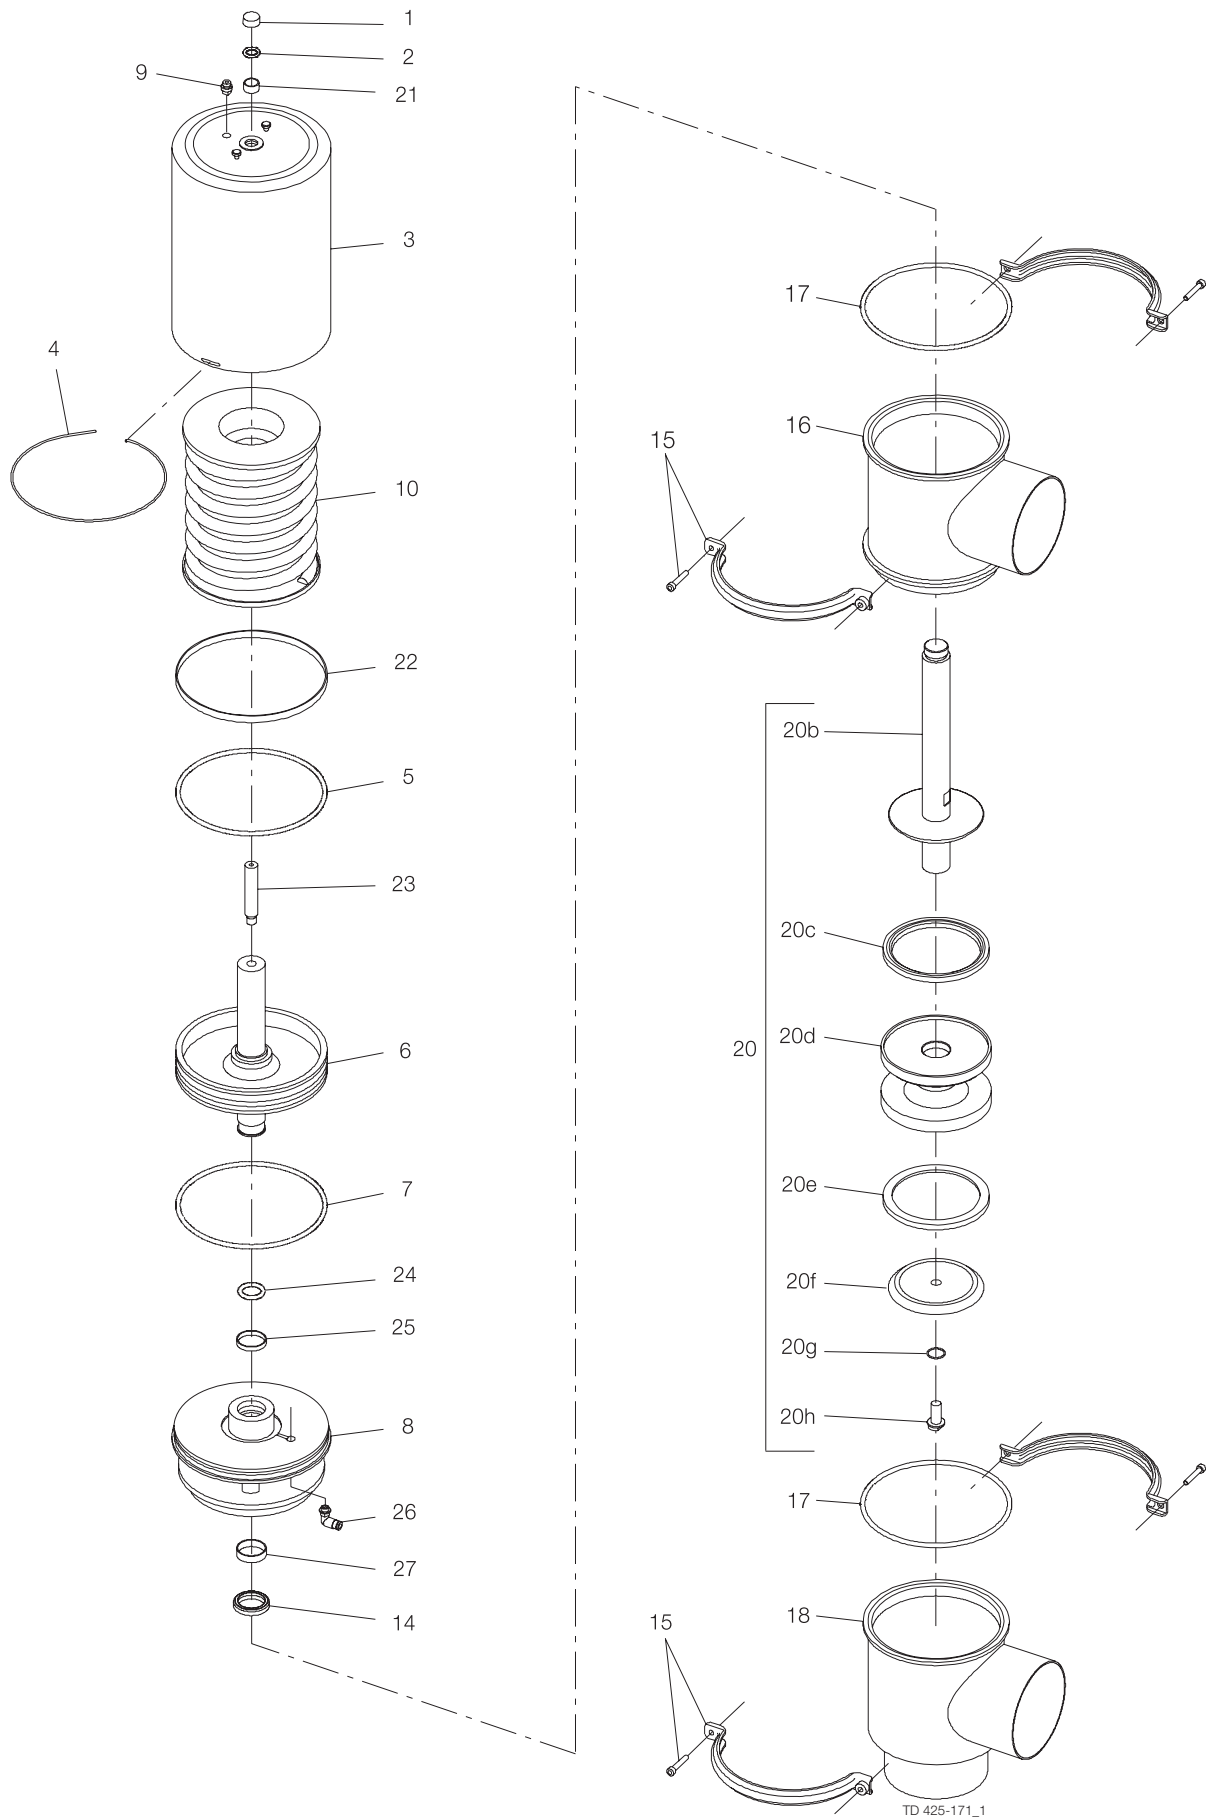

Actuator

Pos	Qty	Denomination	NC	NO
		Actuator, complete	9612465701	9612465702
1	1	Cap	9611993060	9611993060
2	□	O-ring		
3	1	Cylinder	9612465501	9612465501
4	□	Lock wire		
5	□	O-ring		
6	1	Piston	9612441101	9612441102
7	□	O-ring		
8	1	Bonnet	9612508001	9612508001
9	1	Plug		
10	1	Spring packet	9612441301	9612441301
21	□	Guide ring		
22	□	Guide ring		
23	1	Top pin	9612440801	9612440801
24	□	O-ring		
25	□	Guide ring		
26	1	Air fitting	9611991988	9611991988
27	□	Guide ring		

Valve body part

Pos	Qty	Denomination	DN 125	DN 150
14	♦	Lip seal, EPDM (standard)		
	1	Lip seal, NBR		
	1	Lip seal, FPM		
Clamp				
15	2	Clamp complete	9611311058	9611311058
Valve body				
16	1	Valve body, upper, 1 port DIN	9612457801	9612457901
	1	Valve body, upper, 2 ports DIN	9612457802	9612457902
17	♦	Seal ring, EPDM (standard)	9611992937	9611992937
	2	Seal ring, NBR	9611992938	9611992938
	2	Seal ring, FPM	9611992939	9611992939
18	1	Valve body, lower, 2 ports DIN	9612440501	9612440601
	1	Valve body, lower, 3 ports DIN	9612440502	9612440602

Valve plug

Pos	Qty	Denomination	DN 125	DN 150
20	1	Plug, double,complete, EPDM (standard)	9612456601	9612456604
	1	Plug, double,complete, NBR	9612456602	9612456605
	1	Plug, double,complete, FPM	9612456603	9612456606
20b	1	Stem	9612456501	9612456502
20c	♦	Plug seal, EPDM (standard)		
	1	Plug seal, NBR		
	1	Plug seal, FPM		
20d	1	Middle piece	9612456301	9612456302
20e	♦	Plug seal, EPDM (standard)		
	1	Plug seal, NBR		
	1	Plug seal, FPM		
20f	1	Washer	9612438401	9612438401
20g	♦	O-ring, EPDM (standard)		
	1	O-ring, NBR		
	1	O-ring, FPM		
20h	1	Screw	9612438701	9612438701