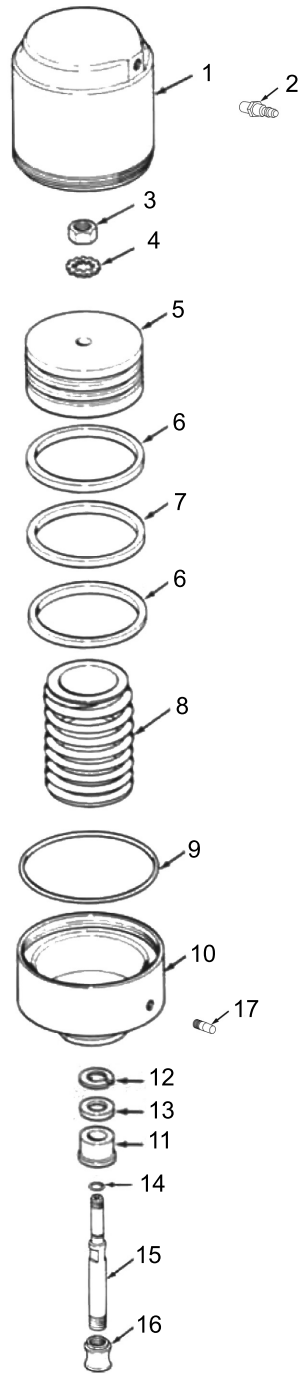

Pos	Qty	Denomination	
1	1	Cylinder	750846
2	1	Air coupler adapter	764098
3	1	Nut	189923
4	☐	1 Lockwasher	189971
5	1	Piston	767870
6	☐	2 Vee block packing	755460
7	☐	1 Felt seal	755464
8	1	Spring assembly	750832
9	☐	1 O-ring	296608
10	1	Bonnet	753826
11	1	Bushing	764754
12	☐	1 Retainer ring	755090
13	☐	1 V Packing	755461
14	☐	1 O-ring	755388
15	1	Stem	750605
16	1	Coupler	764241
17	1	Vented plug	181256

Parts marked with ☐ are included in the service kits.

☐	Service kit	9613990037