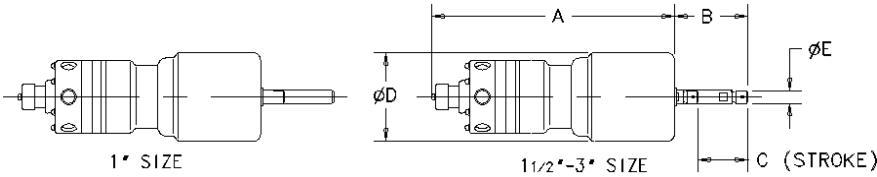

Throttling Actuators with Positioners