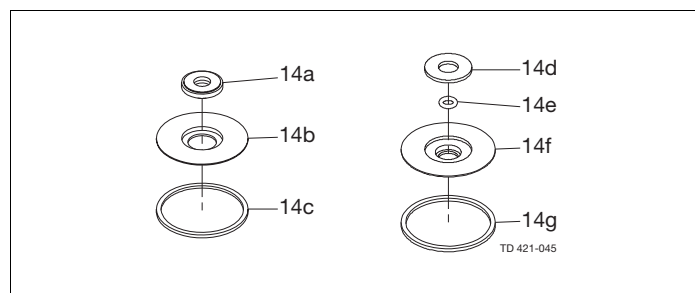

Alternative stem seal

Parts for FEP lip seal

Special lip seal