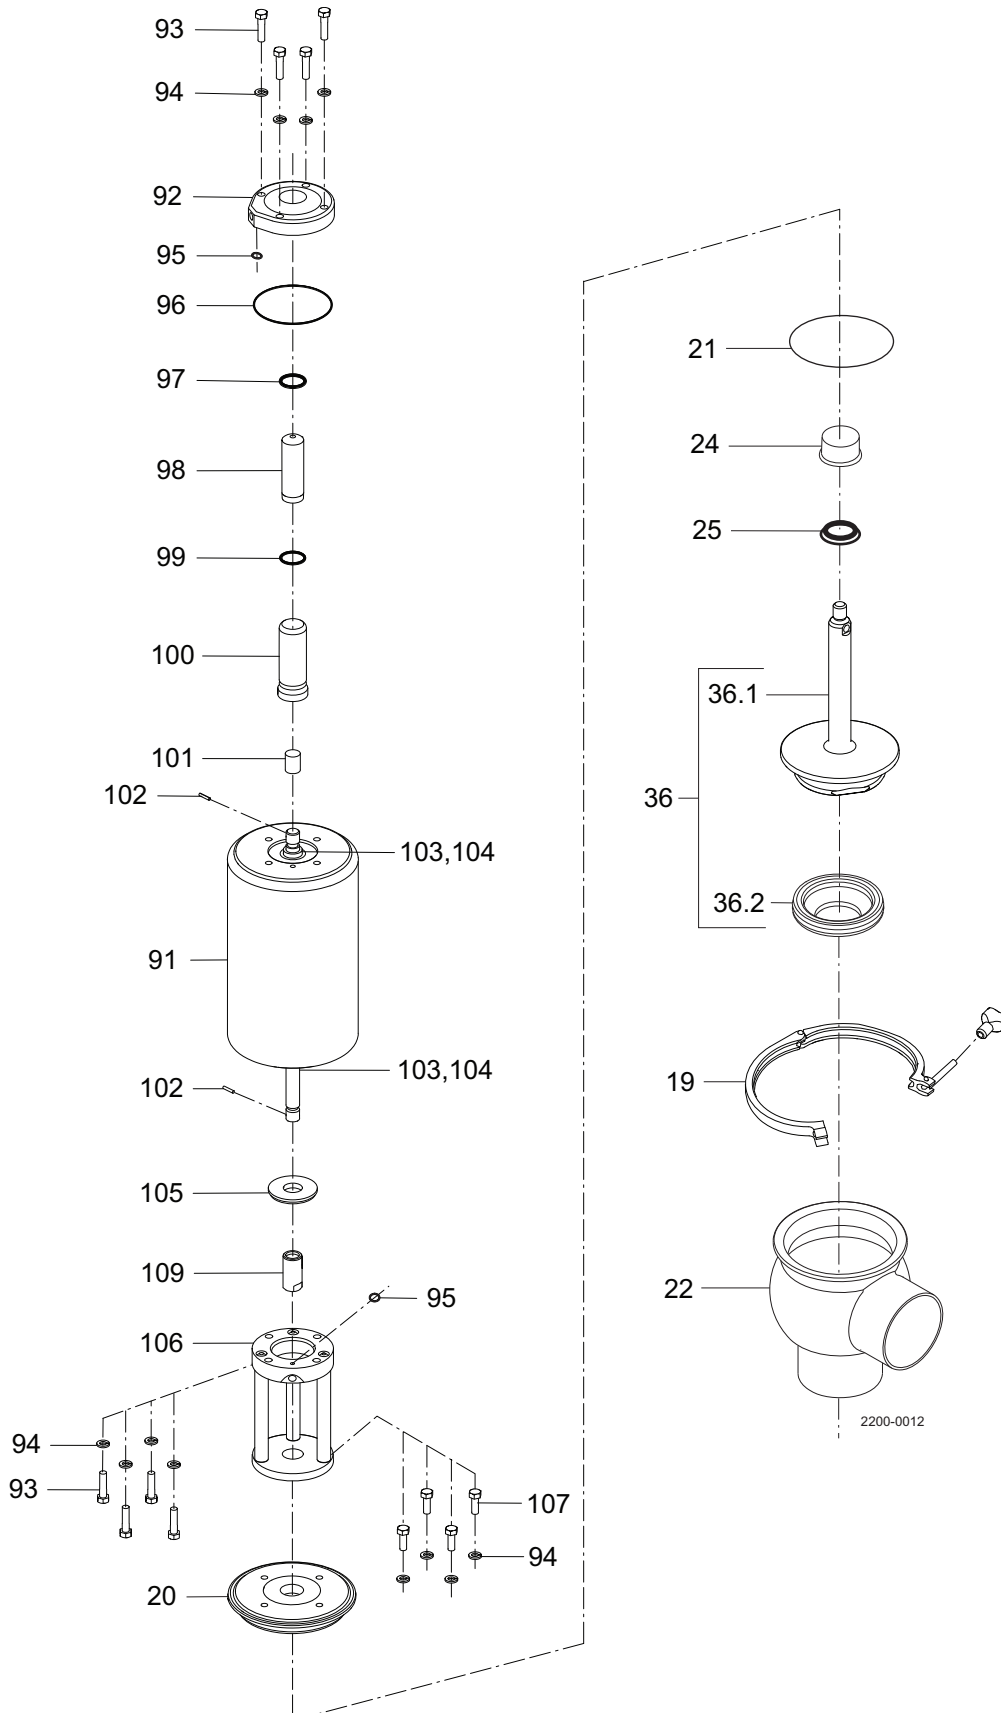

AND

Do NOT attempt to cut the actuator open, due to spring under load danger.

Pos	Qty	Denomination	4"
		Actuator, complete (NC & NO)	9634087504
92	1	End cap	751010
93	8	Screw	189723
94	12	Lock washer	189962
95	□	O-ring	755388
96	□	O-ring	755472
97	□	O-ring	755356
98	1	Stem protector	751035
99	1	Stem protector, o-ring	750330
100	1	Stem protector, spacer	751019
101	1	Red cap	750568
102	□	Nylon lock pin	750338
103	□	Seal retainer	751680
104	□	Packing, o-ring	751232
105	1	Retainer, packing	751659
106	1	Yoke	751901
107	4	Screw	189798
108	1	Vent plug (not shown)	181256
109	1	Coupler, stem	9634090101
Clamp			
19	1	Clamp	9612939320
Bonnet			
20	1	Bonnet	9634090001
21	◆	O-ring, EPDM (standard)	
	◆	O-ring, HNBR	
	◆	O-ring, FPM	
	1	O-ring, set (10 pcs.), EPDM	9614059434
	1	O-ring, set (10 pcs.), HNBR	9614059435
	1	O-ring, set (10 pcs.), FPM	9614059436
24	1	Bushing	9613125002
25	◆	Lip seal, EPDM (standard)	
	◆	Lip seal, HNBR	
	◆	Lip seal, FPM	
	1	Lip seal, set (10 pcs.), EPDM	9614059419
	1	Lip seal, set (10 pcs.), HNBR	9614059420
	1	Lip seal, set (10 pcs.), FPM	9614059421
Valve Body			
22	1	Valve body, lower, 2 ports, clamp	9613161611
	1	Valve body, lower, 3 ports, clamp	9613161612
	1	Valve body, lower, 2 ports, welding ends	9613139523
	1	Valve body, lower, 3 ports, welding ends	9613139524
Valve Plug			
36	1	Plug, shut off, complete	9614206701
36.1	1	Plug, shut off	9634090201
36.2	◆	Plug seal, PTFE	
	1	Plug seal, set (10 pcs.), PTFE	9614059453
Service kits			