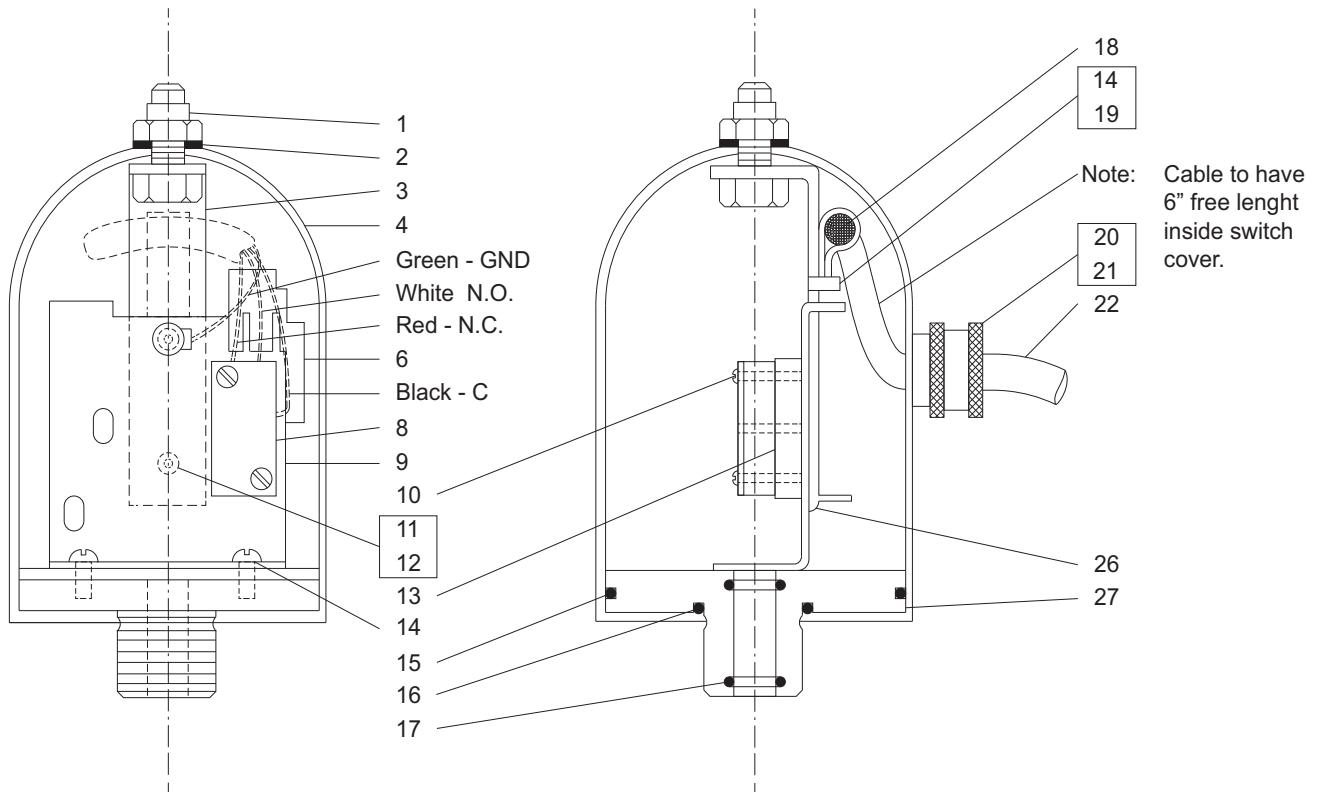

Note: Position Cable entrance and knurled nut facing switch adjusting screws as shown (20 and 21)

Note: Jumper wire to be soldered on back of slip-on connector of black lead wire.