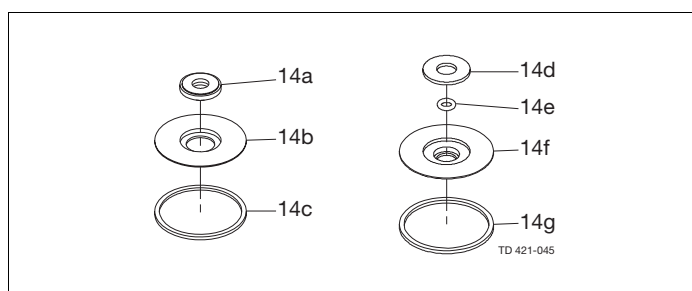

Special lip seal

Parts for FEP lip seal