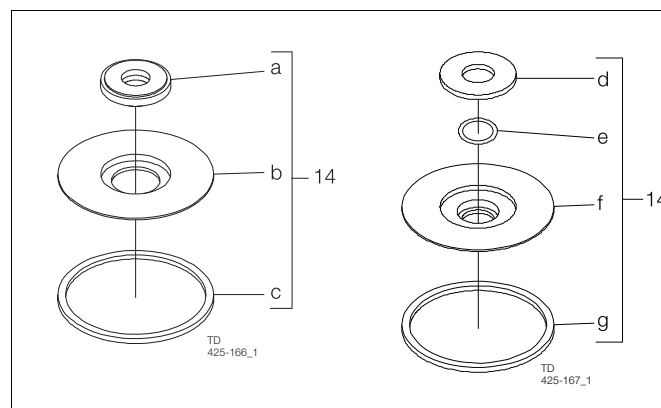

Not manufactured anymore

Alternatives stem seal

Parts for FEP seal

Actuator

Pos	Qty	Denomination	DN 50 51 mm	DN 65 63.5 mm	76 mm	DN 80	DN 100 101.6 mm
		Actuator, -1, complete					
		Actuator, -2, complete					
		Actuator, -3, complete					
1	1	Cap	3180105256	3180105255	3180105255	3180105255	3180105255
2	□ 2	O-ring					
3	1	Cylinder					
4	□ 1	Lock wire					
5	□ 1	O-ring					
6	1	Piston		9612123001	9612123001	9612123001	9612123001
7	□ 1	O-ring					
9*	2	Plug					
10*	1	Spring assembly	9612124601	9612122901	9612122901	9612122901	9612122901
11	□ 1	Clip, compl	3135307931	3135307932	3135307932	3135307932	3135307932

* Only for actuator -1 and -2.

Valve body part

Pos	Qty	Denomination	DN 50 51 mm	DN 65 63.5 mm	76 mm	DN 80	DN 100 101.6 mm
Stem seal							
14	♦ 1	Lip seal, EPDM (standard)					
	1	Lip seal, NBR					
	1	Lip seal, FPM					
Clamp							
15a+b	1	Clamps and screws (period 9209-)	3132000271	3132000271	3132000272	3132000272	3132000272
15a	2	Clamp half (period -9209)					
15b	2	Screw (period -9209)					
Valve body							
18	1	Valve body, 2 ports ISO	3135303761	3135303801	3135303811		3135300261
	1	Valve body, 2 ports DIN	9612094101	9612094201		9612094301	9612094401
	1	Valve body, 3 ports ISO	3135303766	3135303806	3135303816		3135300266
	1	Valve body, 3 ports DIN	9612094102	9612094202		9612094302	9612094402
Valve plug							
	1	Plug, single,complete NBR	9612125504	9612125404	9612125304	9612125308	9612125204
	1	Plug, single,complete FPM				9612125309	
19a	1	Stem					9612125602
19e	♦○ 1	Plug seal, EPDM (standard)					
	1	Plug seal, NBR					
	1	Plug seal, FPM					
	1	Plug seal, PTFE					
19f	1	Washer	3135303581	3135303591	3135303601	3135303602	3135303611
19g	♦○ 1	O-ring, EPDM (standard)					
	1	O-ring, NBR					
	1	O-ring, FPM					
	1	O-ring, PTFE					
19h	1	Screw	3135303621	3135303621	3135303621	3135303621	3135303621