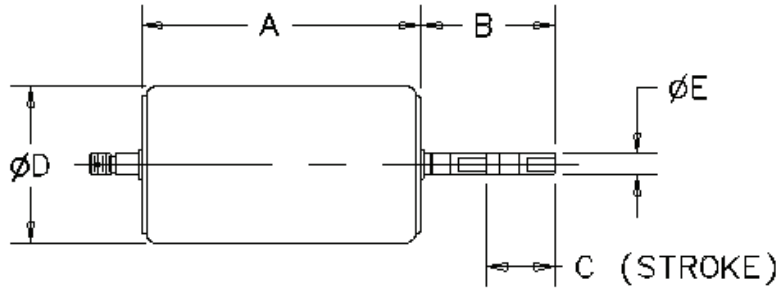

Reverse Acting Flow Diversion Actuators

Dimensions are approximate and are intended to aid in identification only. For more information, contact Alfa Laval, Inc.

Valve Size (In)	Part Number	Used on	A (In)	B (In)	C (In)	D (In)	E (In)
2, 2 1/2	25484S	771S-227MRAL	5 11/16	2 15/16	1 3/16	4.45	.623
4	25506S	771S-227MRAL	8 1/32	3 3/16	2	6	.623
2 1/2H, 3H	25509S	771S-227MRAL HEAVY DUTY	8 1/32	2 3/16	1 3/16	6	.623