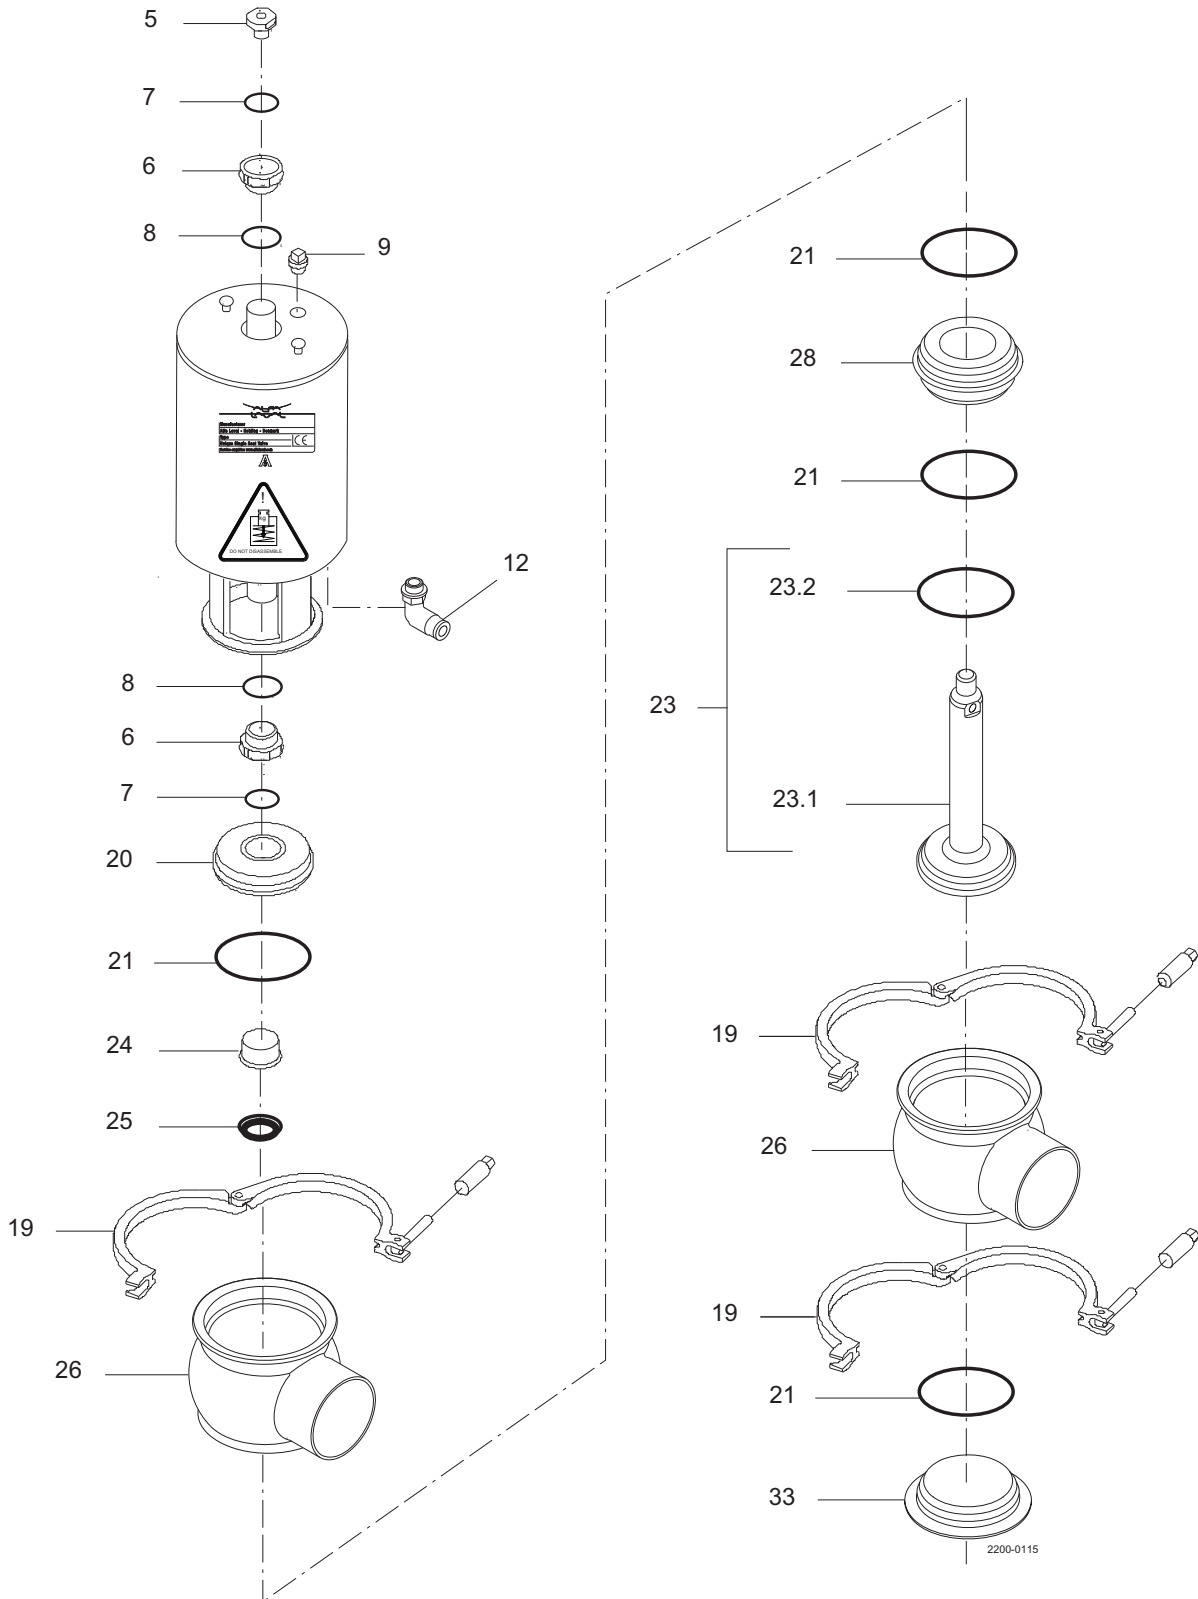

Pos	Qty	Denomination	DN 25 25 mm	DN 40 38 mm	DN 50 51 mm	DN 65 63.5 mm	DN 80 76.1 mm	DN 100 101.6 mm
Actuator								
		Actuator, complete (NO-RA) . . .	9613154806	9613154806	9613154807	9613154808	9613154809	9613154810
		Actuator, complete (NC-RA) . . .	9613154801	9613154801	9613154802	9613154803	9613154804	9613154805
		Actuator, complete (A/A)	9613154811	9613154811	9613154812	9613154813	9613154814	9613154815
5	1	Adapter, plastic (- 0115)						
	1	Adapter, steel (0115 - 0518)						
	1	Adapter, steel (0518 -)	9615374701	9615374701	9615374701	9615374701	9615374701	9615374701
6	□	2 Bushing						
7	□	2 O-ring						
8	□	2 O-ring						
9	1	Plug	9613414101	9613414101	9613414101	9613414101	9613414101	9613414101
12	1(2)	Air fitting	9611991988	9611991988	9611991988	9611991988	9611991988	9611991988
Clamp								
19	3	Clamp	9612939303	9612939303	9612939304	9612939305	9612939306	9612939307
Bonnet								
20	1	Bonnet	9613127102	9613127102	9613127103	9613127104	9613127105	9613127106
21	♦	4 O-ring, EPDM (standard)						
	4	O-ring, HNBR						
	4	O-ring, FPM						
		O-ring set, (10 pcs.) EPDM	9614059422	9614059422	9614059425	9614059428	9614059431	9614059434
		O-ring set, (10 pcs.) HNBR	9614059423	9614059423	9614059426	9614059429	9614059432	9614059435
		O-ring set, (10 pcs.) FPM	9614059424	9614059424	9614059427	9614059430	9614059433	9614059436
24	1	Bushing	9613125002	9613125002	9613125002	9613125002	9613125002	9613125002
25	♦	1 Lip seal, EPDM (standard)						
	1	Lip seal, HNBR						
	1	Lip seal, FPM						
		Lip seal set, (10 pcs.) EPDM	9614059419	9614059419	9614059419	9614059419	9614059419	9614059419
		Lip seal set, (10 pcs.) HNBR	9614059420	9614059420	9614059420	9614059420	9614059420	9614059420
		Lip seal set, (10 pcs.) FPM	9614059421	9614059421	9614059421	9614059421	9614059421	9614059421
33	1	Lower bonnet	9613130102	9613130102	9613130103	9613130104	9613130105	9613130106
Seat								
28	1	Seat	9613127501	9613127502	9613127503	9613127504	9613127505	9613127506
Valve body								
26	2	Valve body, upper, 1 port ISO . . .	9613139301	9613139303	9613139305	9613139307	9613139309	9613139311
	2	Valve body, upper, 2 ports ISO . .	9613139302	9613139304	9613139306	9613139308	9613139310	9613139312
	2	Valve body, upper, 1 port DIN . . .	9613139401	9613139403	9613139405	9613139407	9613139409	9613139411
	2	Valve body, upper, 2 ports DIN . . .	9613139402	9613139404	9613139406	9613139408	9613139410	9613139412
Valve plug								
23	1	Plug, shut-off RA, ISO, complete, EPDM (standard)	9613127601	9613127602	9613127603	9613127604	9613127605	9613127606
	1	Plug, shut-off RA, ISO, complete, HNBR	9613127613	9613127614	9613127615	9613127616	9613127617	9613127618
	1	Plug, shut-off RA, ISO, complete, FPM	9613127625	9613127626	9613127627	9613127628	9613127629	9613127630
	1	Plug, shut-off RA, DIN, complete, EPDM (standard)	9613127607	9613127608	9613127609	9613127610	9613127611	9613127612
	1	Plug, shut-off RA, DIN, complete, HNBR	9613127619	9613127620	9613127621	9613127622	9613127623	9613127624
	1	Plug, shut-off RA, DIN, complete, FPM	9613127631	9613127632	9613127633	9613127634	9613127635	9613127636
23.1	1	Plug, shut-off RA, ISO	9613149801	9613139902	9613139903	9613139904	9613139905	9613139906
	1	Plug, shut-off RA, DIN	9613149802	9613139908	9613139909	9613139910	9613139911	9613139912
23.2♦	1	Plug seal, EPDM (standard)						
	1	Plug seal, HNBR						
	1	Plug seal, FPM						
		Plug seal set, (10 pcs.) EPDM . . .	9614059401	9614059404	9614059407	9614059410	9614059413	9614059416
		Plug seal set, (10 pcs.) HNBR . . .	9614059402	9614059405	9614059408	9614059411	9614059414	9614059417
		Plug seal set, (10 pcs.) FPM	9614059403	9614059406	9614059409	9614059412	9614059415	9614059418

If the actuator is marked with a danger warning do NOT attempt to cut the actuator open.

Do NOT attempt to disassemble the actuator due to spring under load danger!

Do NOT attempt to cut the actuator open, due to spring under load danger!