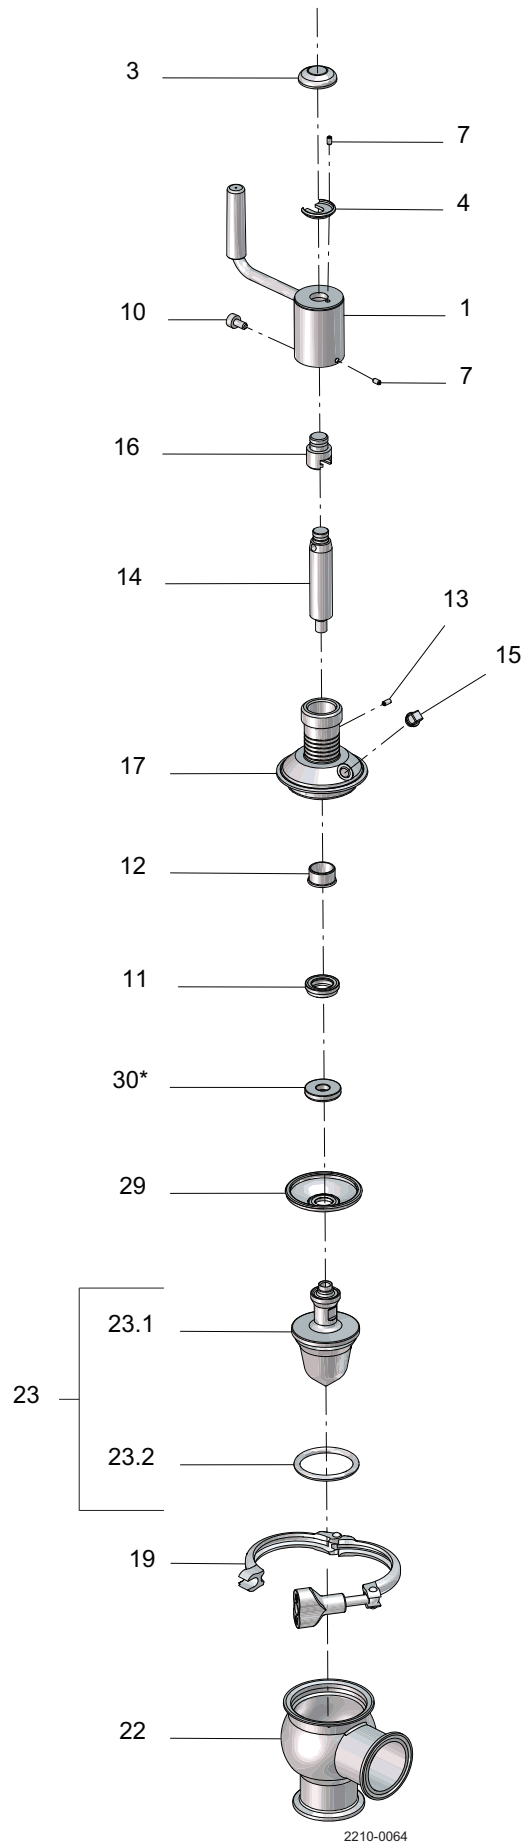

Pos	Qty	Denomination	1½"	2"	2½"	3"	4"
Actuator							
		Crank mechanism complete	9613182001	9613182002	9613182003	9613182004	9613182005
1	1	Crank	3135304621	3135304621	3135304621	3135304621	3135304621
3	1	Cap	3135304681	3135304681	3135304681	3135304681	3135304681
4	1	Washer	3135304671	3135304671	3135304671	3135304671	3135304671
7	2	Set screw	22158192	22158192	22158192	22158192	22158192
10	1	Lock screw	3135305291	3135305291	3135305291	3135305291	3135305291
11	1	Lip seal, HNBR	9613120502	9613120502	9613120502	9613120502	9613120502
12	1	Bushing	9613125002	9613125002	9613125002	9613125002	9613125002
13	1	Spring pin	9611992969	9611992969	9611992969	9611992969	9611992969
14	1	Upper spindle	9613121901	9613181801	9613181801	9613181801	9613181801
15	1	Plug	96134141-01	96134141-01	96134141-01	96134141-01	96134141-01
16	1	Stem extension	9613121801	9613121801	9613121801	9613121801	9613121801
17	1	Sealing element	9613181302	9613181402	9613181502	9613181602	9613181702
Clamp							
19	1	Clamp	9612939316	9612939317	9612939318	9612939319	9612939320
29 ♦	1	Diaphragm					
		Diaphragm set, (10 pcs.)	9614059437	9614059438	9614059439	9614059440	9614059441
30	1	Disc for diaphragm	9613144001	9613144101	9613144201	9613144301	9613144301
Valve body (lower)							
22	1	Valve body, 2 ports, clamp	9613161603	9613161605	9613161607	9613161609	9613161611
	1	Valve body, 3 ports, clamp	9613161604	9613161606	9613161608	9613161610	9613161612
	1	Valve body, 2 ports, welding ends	9613139515	9613139517	9613139519	9613139521	9613139523
	1	Valve body, 3 ports, welding ends	9613139516	9613139518	9613139520	9613139522	9613139524
Valve Plug (regulating)							
23	1	Plug, complete, EPDM (standard)	9613122001	9613122002	9613122003	9613122004	9613122005
	1	Plug, complete, HNBR	9613122006	9613122007	9613122008	9613122009	9613122010
	1	Plug, complete, FPM	9613122011	9613122012	9613122013	9613122014	9613122015
23.1	1	Plug	9613125501	9613121301	9613121302	9613121303	9613121304
23.2♦	1	Plug seal, EPDM (standard)					
♦	1	Plug seal, HNBR					
♦	1	Plug seal, FPM					
		Plug seal set, (10 pcs.) EPDM	9614059404	9614059407	9614059410	9614059413	9614059416
		Plug seal set, (10 pcs.) HNBR	9614059405	9614059408	9614059411	9614059414	9614059417
		Plug seal set, (10 pcs.) FPM	9614059406	9614059409	9614059412	9614059415	9614059418

Recommended spare parts: Service kits

Service Kits

	1½"	2"	2½"	3"	4"
Service kit, EPDM	9611926544	9611926545	9611926546	9611926547	9611926548
Service kit, HNBR	9611926550	9611926551	9611926552	9611926553	9611926554
Service kit, FPM	9611926556	9611926557	9611926558	9611926559	9611926560

Parts marked with ♦ are included in the service kits (product wetted parts)

Tool for bushing (pos. 12) 96131609-01