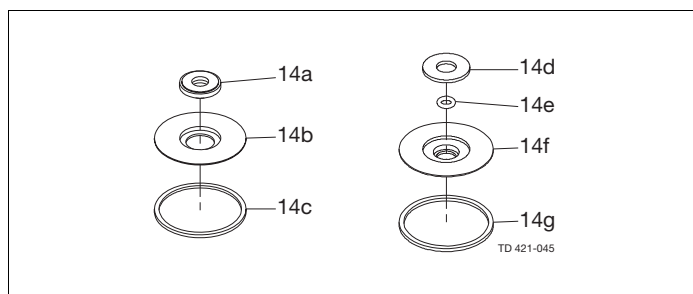

Special lip seal

Parts for FEP lip seal