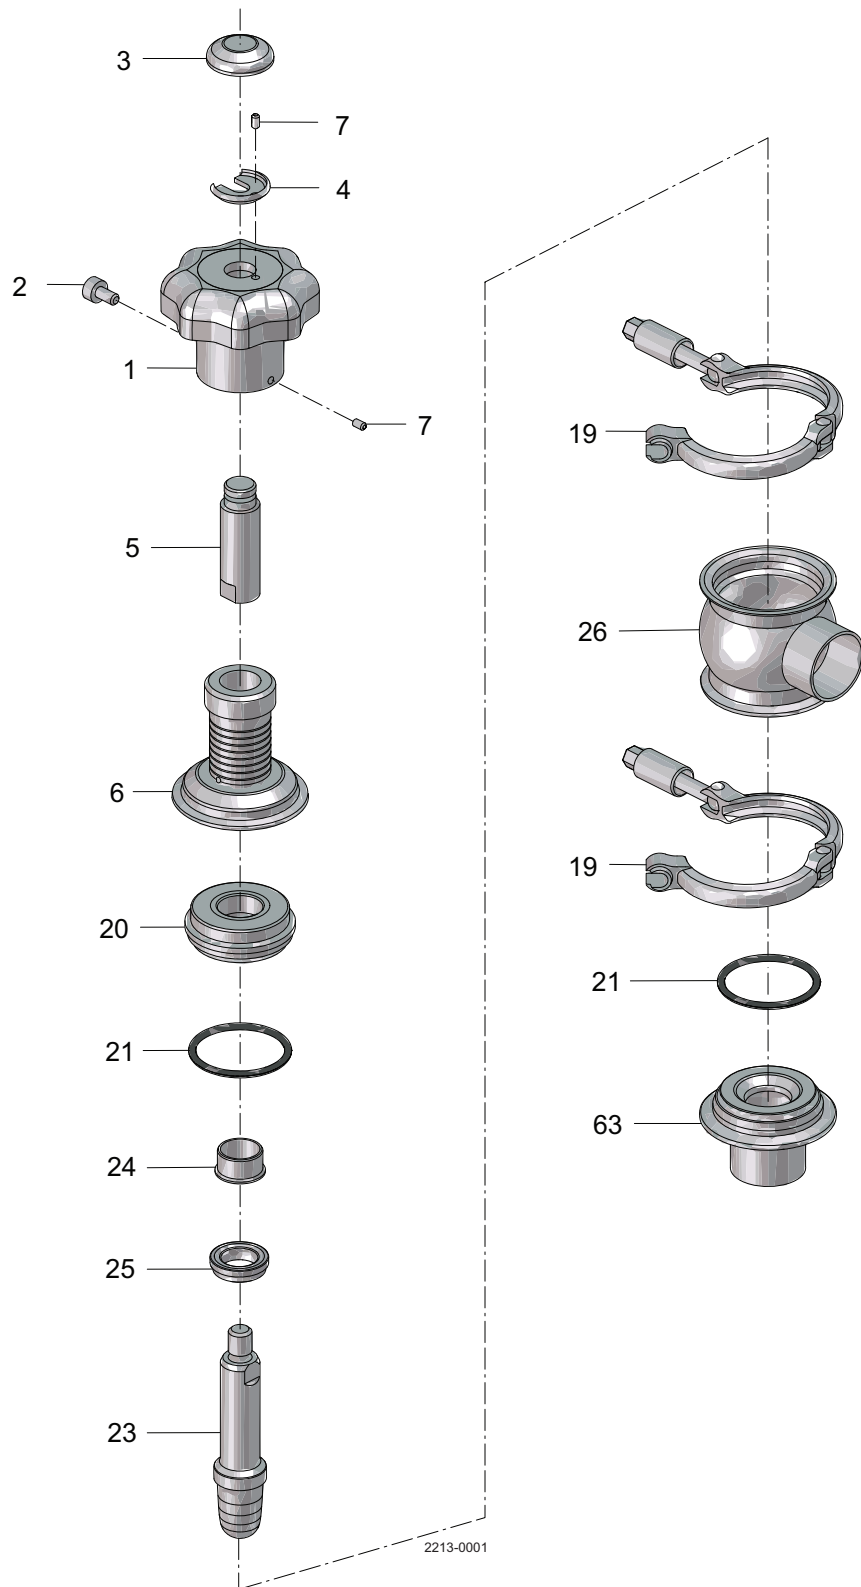

Pos	Qty	Denomination	38 mm
1	1	Operating mechanism, complete	9613163501
2	1	Handwheel	3135305281
3	1	Lock screw	3135305291
4	1	Cap	3135304681
5	1	Washer	3135304671
6	1	Stem holder	9613162401
7	1	Guide	9613162301
	2	Set screw	22158192
Clamp			
19	2	Clamp	9612939303
Bonnet			
20	1	Bonnet	9613127102
21	2	O-ring, EPDM	
	2	O-ring, HNBR	
	2	O-ring, FPM	
		O-ring, set (10 pcs.) EPDM	9614059422
		O-ring, set (10 pcs.) HNBR	9614059423
		O-ring, set (10 pcs.) FPM	9614059424
24	1	Bushing	9613125002
25	1	Lip seal, EPDM	
	1	Lip seal, HNBR	
	1	Lip seal, FPM	
		Lip seal, set (10 pcs.) EPDM	9614059419
		Lip seal, set (10 pcs.) HNBR	9614059420
		Lip seal, set (10 pcs.) FPM	9614059421
Valve Body			
26	1	Valve body, 1 port, ISO	9613139303
63	1	Seat element, welding ends	9614289201
Valve Plug			
23	1	Plug	9614289101

Recommended spare parts: service kits.

Service kits

	38 mm
Service kit, EPDM	9611926964
Service kit, HNBR	9611926965
Service kit, FPM	9611926966

Parts marked with ♦ are included in the service kits (product wetted parts)

Tool for bushing (pos. no. 24) 9613160901