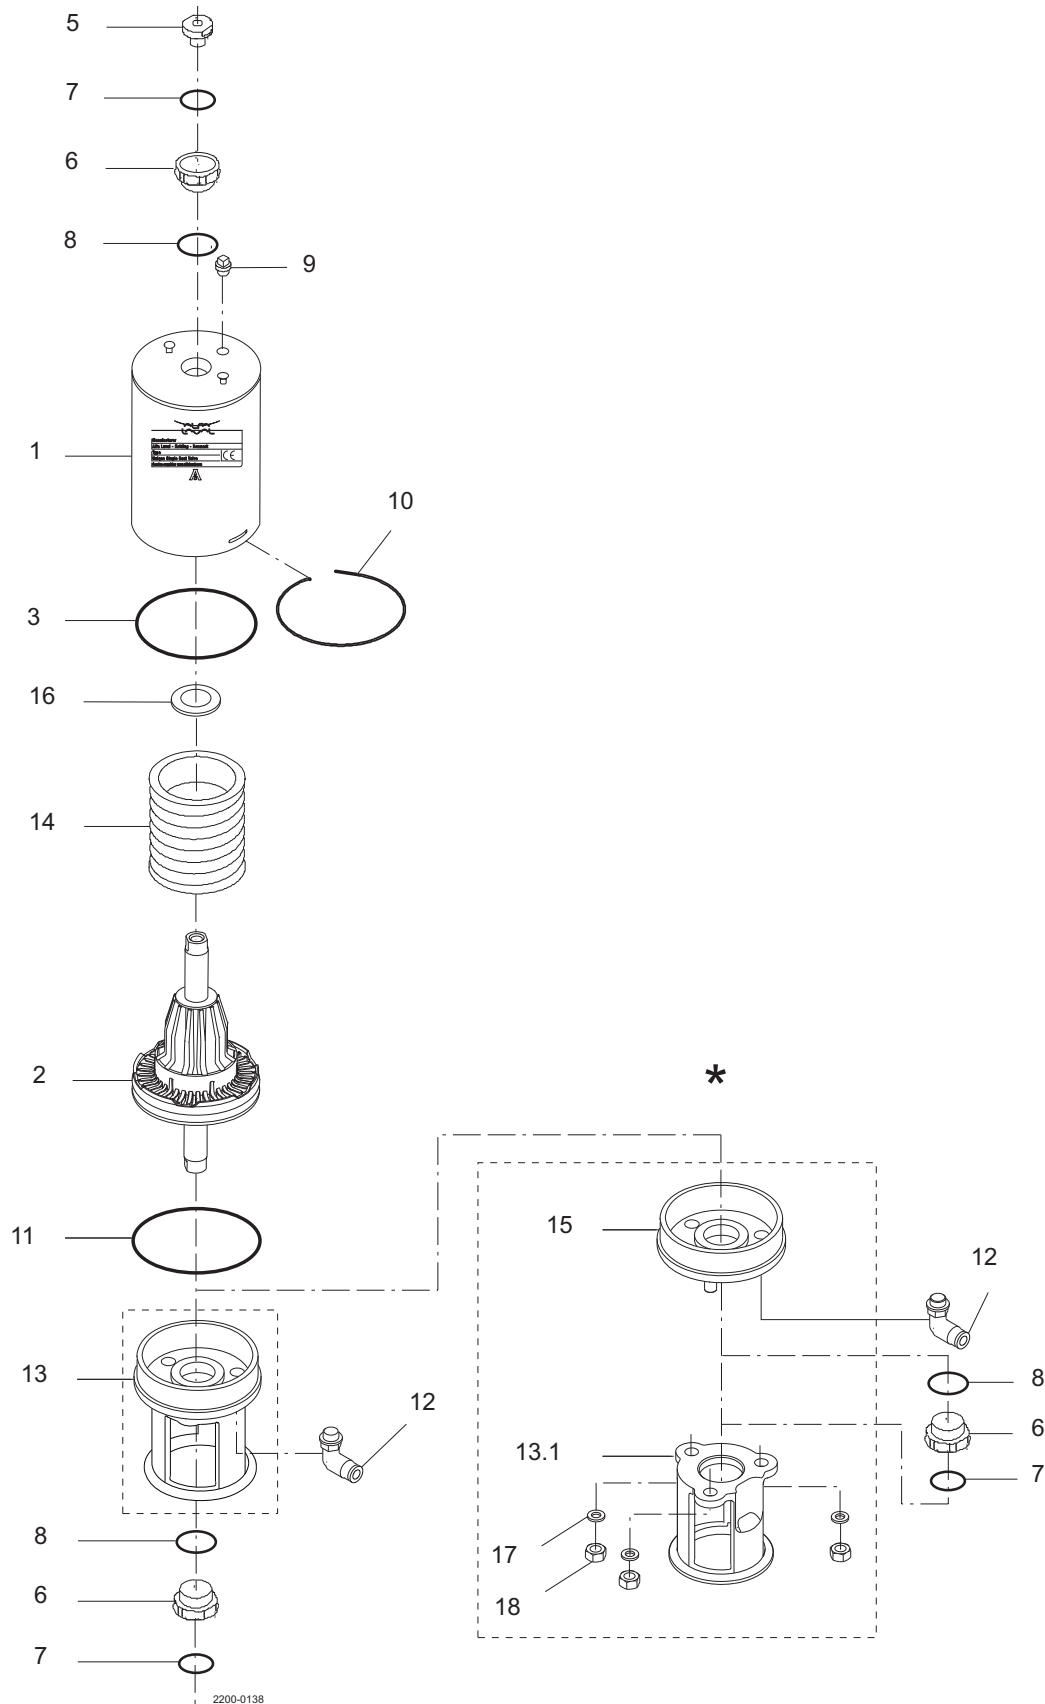

*) "Removable yoke with bolts" version, produced from 2006-June 2016.
Replaced by "yoke without bolts" (13)

Pos	Qty	Denomination	DN 25	DN 40	DN 50	DN 65	DN 80	DN 100
			25 mm	38 mm	51 mm	63.5 mm	76.1 mm	101.6 mm
		Actuator, complete, (NO)	9613185361	9613185361	9613185362	9613185363	9613185364	9613185365
		Actuator, complete, (NC)	9613185366	9613185366	9613185367	9613185368	9613185369	9613185370
1	1	Cylinder, (blasted)	9613142511	9613142511	9613142512	9613142512	9613142513	9613142513
		Cylinder, (polished)	9613142514	9613142514	9613142515	9613142515	9613142516	9613142516
2	1	Piston	9613132201	9613132201	9613132301	9613132301	9613132401	9613132401
3	□	O-ring						
5	1	Adapter, plastic (- 0115)						
		Adapter, steel (0115 -)	9614065301	9614065301	9614065301	9614065301	9614065301	9614065301
		Adapter, steel (0518 -)	9615374701	9615374701	9615374701	9615374701	9615374701	9615374701
6	□	Bushing						
7	□	O-ring						
8	□	O-ring						
9	1	Plug	9613414101	9613414101	9613414101	9613414101	9613414101	9613414101
10	1	Lock wire	9613143201	9613143201	9613143202	9613143202	9613143203	9613143203
11	□	O-ring						
12	1	Air fitting	9611991988	9611991988	9611991988	9611991988	9611991988	9611991988
13	1	Yoke	9613154301	9613154301	9613154402	9615245601	9613154603	9613154703
14	1	Spring assembly	9613132504	9613132504	9613132505	9613132505	9613132506	9613132506
16	□	Support disc						

Removeable yoke with bolts (obsolete) - use pos. 13

13.1	1	Yoke (-> 0616)						
15	1	Bottom (-> 0616)						
17	3	Washer (-> 0616)						
18	3	Nut (-> 0616)						

			DN 25	DN 40	DN 50	DN 65	DN 80	DN 100
			25 mm	38 mm	51 mm	63.5 mm	76.1 mm	101.6 mm

Service kits

□	Service kit, NO , NC	9611926497	9611926497	9611926498	9611926499	9611926499	9611926499

Parts marked with □ are included in the service kits

Recommended spare parts: Service kits.