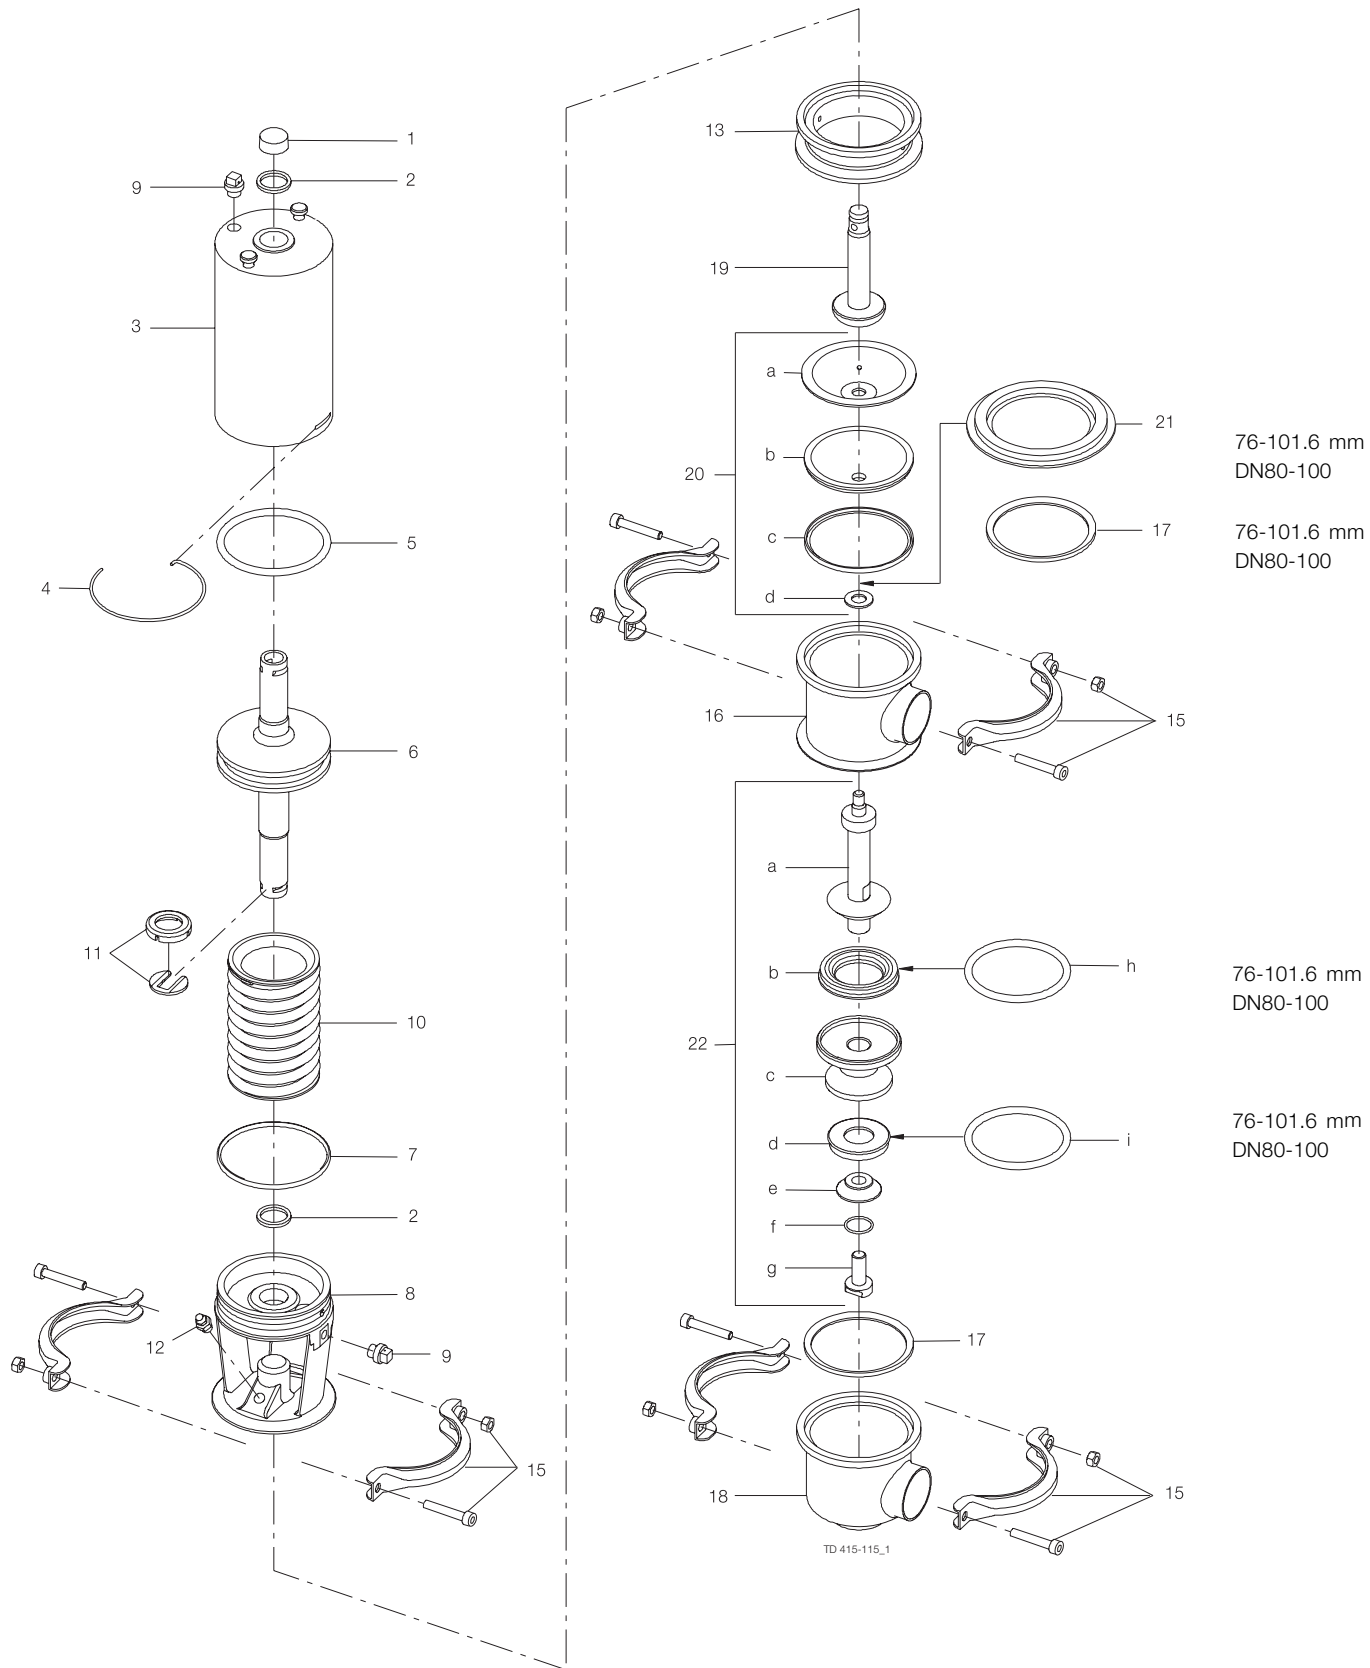

Not manufactured anymore

Actuator

Pos	Qty	Denomination	DN 40	DN 50	DN 65	76 mm	DN 80	DN 100
			38 mm	51 mm	63.5 mm			101.6 mm
Actuator								
		Actuator, -1, complete	3135302064	3135302064	3135302064			
		Actuator, -2, complete	3135302066	3135302066	3135302066			
		Actuator, -3, complete				3135302147	3135302147	3135302147
1	1	Cap	3180105256	3180105256	3180105256	3180105255	3180105255	3180105255
2	□ 2	O-ring						
3	1	Cylinder	3135301391	3135301391	3135301391	3135301851	3135301851	3135301851
4	□ 1	Lock wire						
5	□ 1	O-ring						
6	1	Piston, -1, -2	3135306211	3135306211	3135306211	3135306191	3135306191	3135306191
	1	Piston, -3	3135306212	3135306212	3135306212			
7	□ 1	O-ring						
9*	2	Plug						
10*	1	Spring assembly, standard (black)	3135306251	3135306251	3135306251	3135306221	3135306221	3135306221
	1	Spring assembly, with extra strong spring (white)	3135306252	3135306252	3135306252	3135306222	3135306222	3135306222
11	□ 1	Clip, complete	3135307931	3135307931	3135307931	3135307932	3135307932	3135307932
12	1	Drain tube	3180114441	3180114441	3180114441	3180114441	3180114441	3180114441

* Only for actuators -1 and -2.

Alternatives

Special actuator complete

Actuator, -1 (133mm), (NO) . . . . .
Actuator, -2 (133mm), (NC) . . . . .
Actuator, -3 (133mm), (A/A) . . . . .

Valve body part

Pos	Qty	Denomination	DN 40	DN 50	DN 65	76 mm	DN 80	DN 100
			38 mm	51 mm	63.5 mm			101.6 mm
13	1	Intermediate piece	3135308131	3135308131	3135308131	3135308401	3135308401	3135308401
Clamp								
15	3	Clamp and screws (period 9209-)	3132000273	3132000273	3132000273	3132000275	3132000275	3132000275
15a	6	Clamp half (period -9209)						
15b	4	Screw (period -9209)						
15c	2	Screw (period -9209)						
Valve body								
16	1	Valve body, upper, 1 port, ISO	3135300531	3135300541	3135300551	3135300561		3135300581
	1	Valve body, upper, 1 port, DIN	9612094501	9612094601	9612094701		9612094801	9612094901
	1	Valve body, upper, 2 ports, ISO	3135300536	3135300546	3135300556	3135300566		3135300586
	1	Valve body, upper, 2 ports, DIN	9612094502	9612094602	9612094702		9612094802	9612094902
17	♦ 1	Seal ring, EPDM (standard)						
	1	Seal ring, NBR						
	1	Seal ring, FPM						
	2	Seal ring, EPDM (standard)						
	2	Seal ring, NBR						
	2	Seal ring, FPM						
18	1	Valve body, lower, 2 ports, ISO	3135303751	3135303761	3135303801	3135303811		3135300261
	1	Valve body, lower, 2 ports, DIN	9612094001	9612094101	9612094201		9612094301	9612094401
	1	Valve body, lower, 3 ports, ISO	3135303756	3135303766	3135303806	3135303816		3135300266
	1	Valve body, lower, 3 ports, DIN	9612094002	9612094102	9612094202		9612094302	9612094402
19	1	Stem, upper	3135308091	3135308091	3135308091	3135308391	3135308391	3135308391
20	♦ 1	Diaphragm set, PTFE, EPDM (complete replacement recommended)	9611920001	9611920001	9611920001	9611920007	9611920007	9611920007
	1	Diaphragm set, NBR	9611920081	9611920081	9611920081	9611920083	9611920083	9611920083
	1	Diaphragm set, FPM	9611920082	9611920082	9611920082	9611920084	9611920084	9611920084