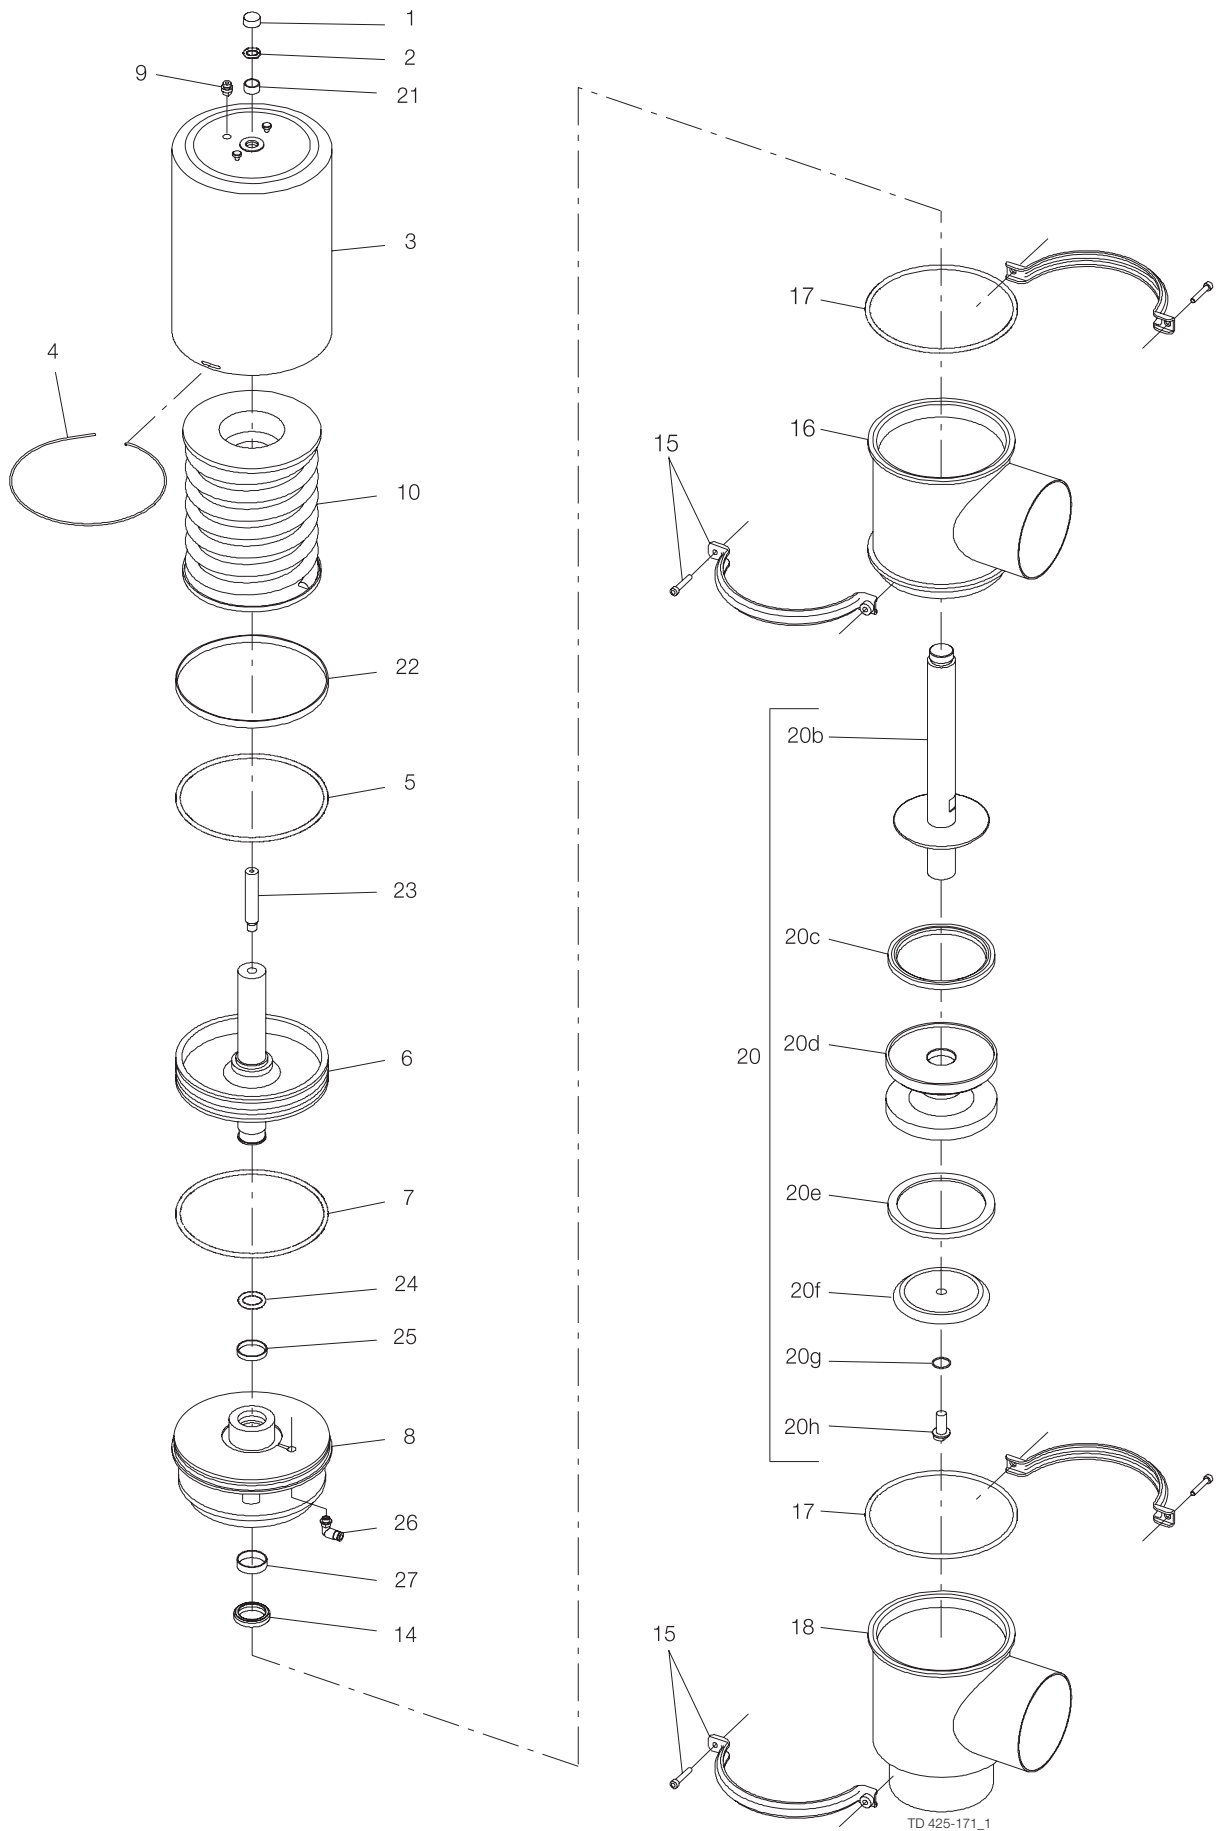

Surface roughness, product wetted parts: Ra ≤ 0.8 µm

Pos	Qty	Denomination	DN 125	DN 150
Valve body				
16	1	Valve body, upper, 1 port DIN	9612457803	9612457903
	1	Valve body, upper, 2 ports DIN	9612457804	9612457904
18	1	Valve body, lower, 2 ports DIN	9612440503	9612440603
	1	Valve body, lower, 3 ports DIN	9612440504	9612440604
Valve plug				
20	1	Plug, double,complete, EPDM (standard)	9612456607	9612456610
	1	Plug, double,complete, NBR	9612456608	9612456611
	1	Plug, double,complete, FPM	9612456609	9612456612
20b	1	Stem	3135310086	3135310087
20d	1	Middle piece	9612456303	9612456304
20f	1	Washer	9612438402	9612438402
20h	1	Screw	9612438702	9612438702
			NC	NO

Service kit for actuator

□		Service kit EPDM	9611920296	9611920296
			DN 125	DN 150

Service kit for product wetted parts

♦		Service kit EPDM	9611920358	9611920358
♦		Service kit NBR	9611920359	9611920359
♦		Service kit FPM	9611920360	9611920360

Parts marked with □♦ are included in the service kits.

Recommended spare parts: service kits.