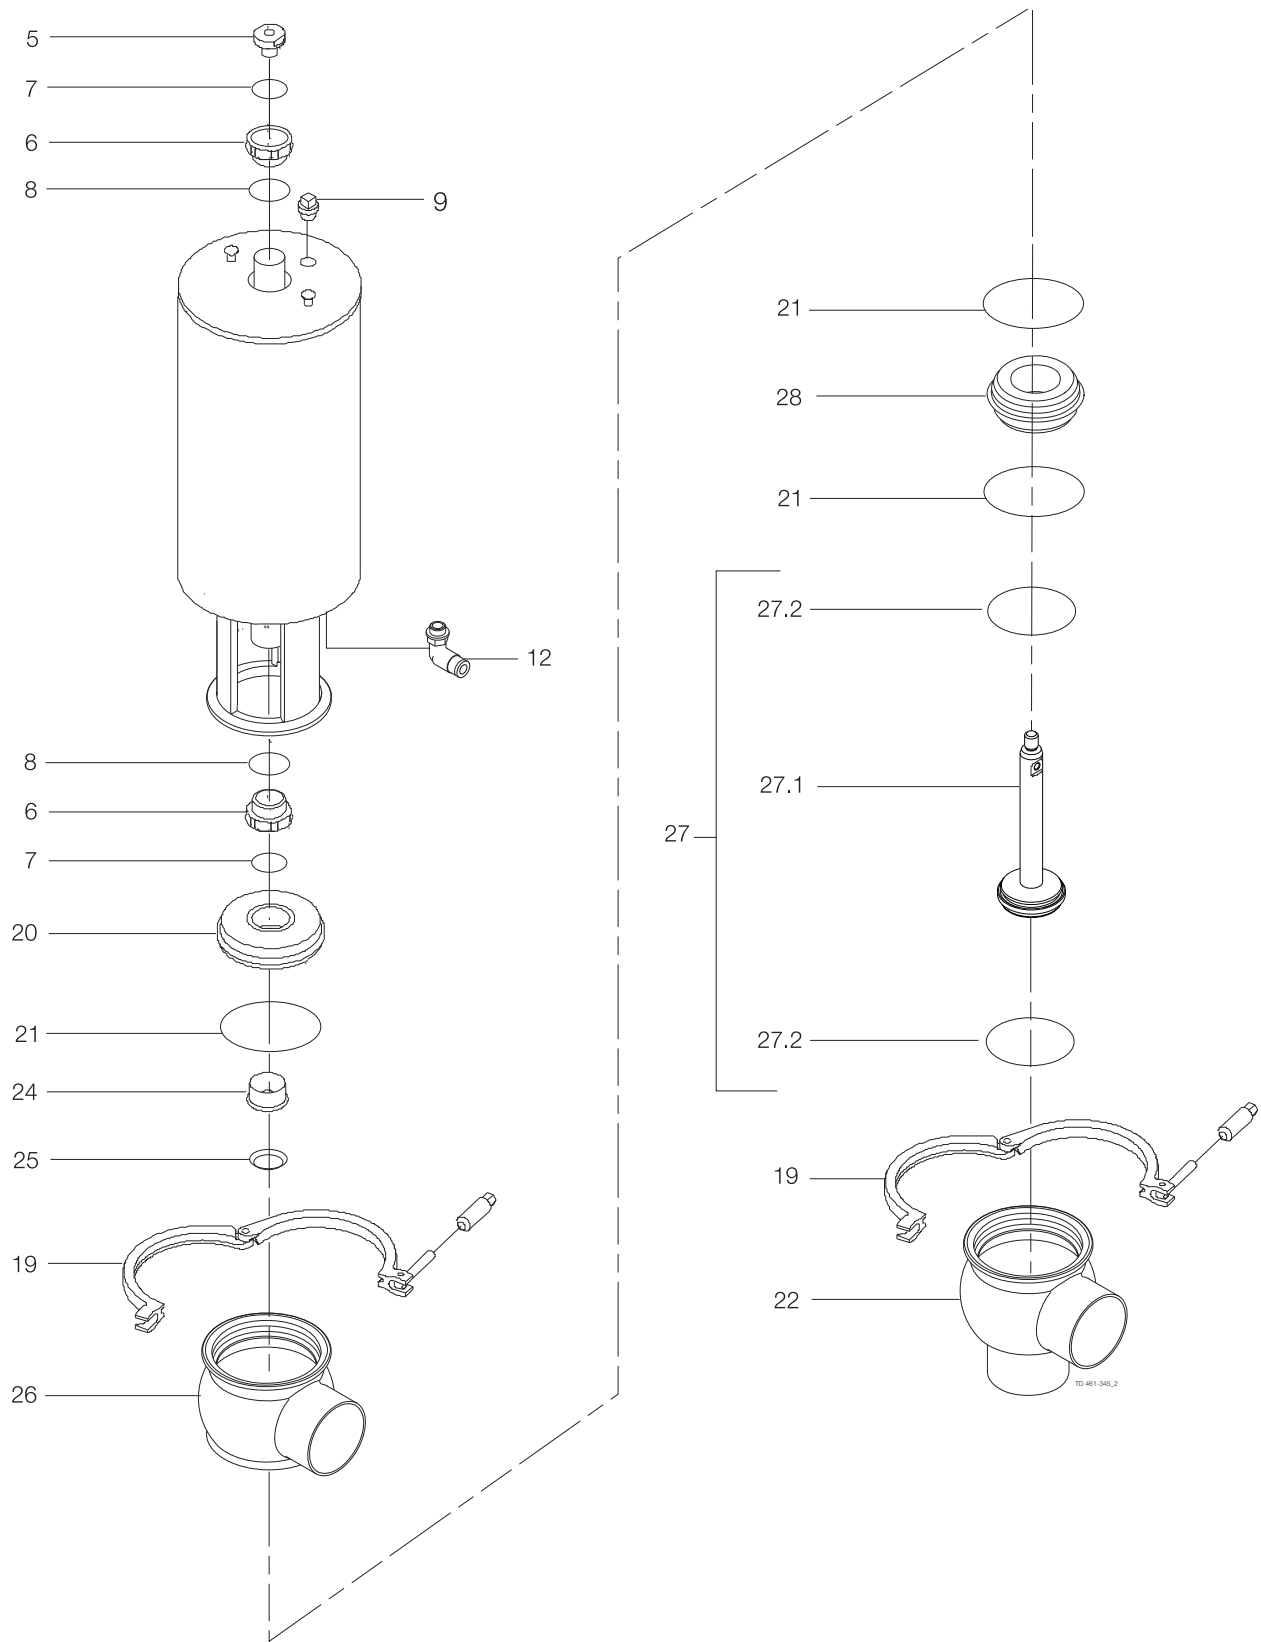

Pos	Qty	Denomination	DN 40 38 mm	DN 50 51 mm	DN 65 63.5 mm	DN 80 76.1 mm	DN 100 101.6 mm
Actuator							
		Actuator, complete (NO)	9613154816	9613154817	9613154818	9613154819	9613154820
		Actuator, complete (NC)	9613154821	9613154822	9613154823	9613154824	9613154825
		Actuator, complete (A/A)	9613154826	9613154827	9613154828	9613154829	9613154830
5	1	Adapter, plastic (- 0115)					
	1	Adapter, steel (0115 - 0518)					
	1	Adapter, steel (0518 -)	9615374701	9615374701	9615374701	9615374701	9615374701
6	□	Bushing					
7	□	O-ring					
8	□	O-ring					
9	1	Plug	9613414101	9613414101	9613414101	9613414101	9613414101
12	1(2)	Air fitting	9611991988	9611991988	9611991988	9611991988	9611991988
Clamp							
19	2	Clamp	9612939303	9612939304	9612939305	9612939306	9612939307
Bonnet							
20	1	Bonnet	9613127102	9613127103	9613127104	9613127105	9613127106
21	♦	O-ring, EPDM (standard)					
	3	O-ring, HNBR					
	3	O-ring, FPM					
		O-ring set (10 pcs.) EPDM	9614059422	9614059425	9614059428	9614059431	9614059434
		O-ring set (10 pcs.) HNBR	9614059423	9614059426	9614059429	9614059432	9614059435
		O-ring set (10 pcs.) FPM	9614059424	9614059427	9614059430	9614059433	9614059436
24	1	Bushing	9613125002	9613125002	9613125002	9613125002	9613125002
25	♦	Lip seal, EPDM (standard)					
	1	Lip seal, HNBR					
	1	Lip seal, FPM					
		Lip seal set (10 pcs.) EPDM	9614059419	9614059419	9614059419	9614059419	9614059419
		Lip seal set (10 pcs.) HNBR	9614059420	9614059420	9614059420	9614059420	9614059420
		Lip seal set (10 pcs.) FPM	9614059421	9614059421	9614059421	9614059421	9614059421
28	1	Seat	9613127502	9613127503	9613127504	9613127505	9613127506
Valve Body							
26	1	Valve body, upper, 1 port ISO	9613139303	9613139305	9613139307	9613139309	9613139311
	1	Valve body, upper, 2 ports ISO	9613139304	9613139306	9613139308	9613139310	9613139312
	1	Valve body, upper, 1 port DIN	9613139403	9613139405	9613139407	9613139409	9613139411
	1	Valve body, upper, 2 ports DIN	9613139404	9613139406	9613139408	9613139410	9613139412
22	1	Valve body, lower, 2 ports ISO	9613139503	9613139505	9613139507	9613139509	9613139511
	1	Valve body, lower, 3 ports ISO	9613139504	9613139506	9613139508	9613139510	9613139512
	1	Valve body, lower, 2 ports DIN	9613139603	9613139605	9613139607	9613139609	9613139611
	1	Valve body, lower, 3 ports DIN	9613139604	9613139606	9613139608	9613139610	9613139612
Valve Plug							
27	1	Plug, change-over, ISO/DIN comp., EPDM (std)	9613162002	9613162003	9613162004	9613162005	9613162006
	1	Plug, change-over, ISO/DIN comp., HNBR	9613162008	9613162009	9613162010	9613162011	9613162012
	1	Plug, change-over, ISO/DIN comp., FPM	9613162014	9613162015	9613162016	9613162017	9613162018
27.1	1	Plug, change-over, ISO/DIN	9613159401	9613159501	9613159601	9613159701	9613159801
27.2♦	2	Plug seal, EPDM (standard)					
	2	Plug seal, HNBR					
	2	Plug seal, FPM					
		Plug seal set (10 pcs.) EPDM	9614059404	9614059407	9614059410	9614059413	9614059416
		Plug seal set (10 pcs.) HNBR	9614059405	9614059408	9614059411	9614059414	9614059417
		Plug seal set (10 pcs.) FPM	9614059406	9614059409	9614059412	9614059415	9614059418
Service kit for actuator							
□		Service kit	9611926500	9611926500	9611926500	9611926500	9611926500
Service kit for product wetted parts, standard							
♦		Service kit, EPDM	9611926580	9611926581	9611926582	9611926583	9611926584
♦		Service kit, HNBR	9611926586	9611926587	9611926588	9611926589	9611926590
♦		Service kit, FPM	9611926592	9611926593	9611926594	9611926595	9611926596