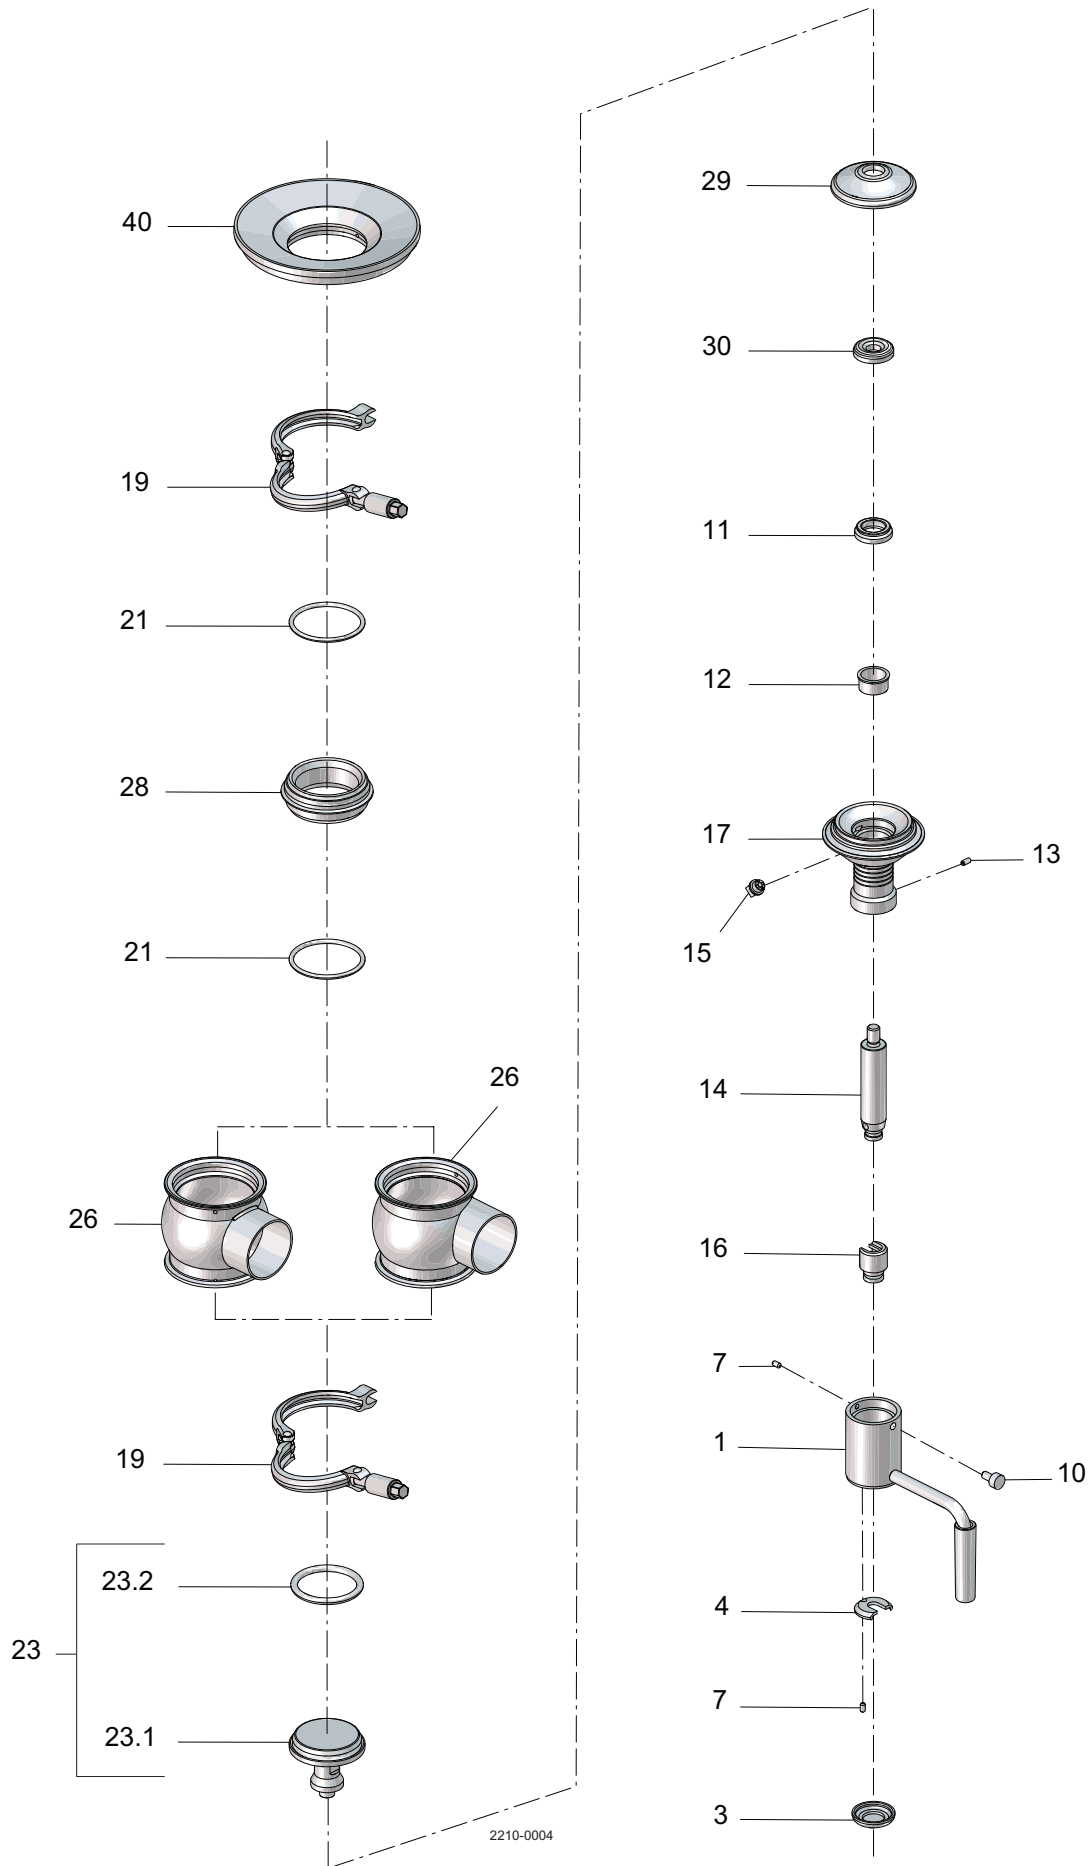

Pos	Qty	Denomination	DN50	DN65	DN80	DN100
			51 mm	63.5 mm	76.1 mm	101.6 mm
Actuator						
		Crank mechanism complete	9613182002	9613182003	9613182004	9613182005
1	1	Crank	3135304621	3135304621	3135304621	3135304621
3	1	Cap	3135304681	3135304681	3135304681	3135304681
4	1	Washer	3135304671	3135304671	3135304671	3135304671
7	2	Set screw	22158192	22158192	22158192	22158192
10	1	Lock screw	3135305291	3135305291	3135305291	3135305291
11	1	Lip seal, HNBR	9613120502	9613120502	9613120502	9613120502
12	1	Bushing	9613125002	9613125002	9613125002	9613125002
13	1	Spring pin	9611992969	9611992969	9611992969	9611992969
14	1	Upper spindle	9613181801	9613181801	9613181801	9613181801
15	1	Plug	9613414101	9613414101	9613414101	9613414101
16	1	Stem extension	9613121801	9613121801	9613121801	9613121801
17	1	Sealing element	9613181401	9613181501	9613181601	9613181701
Clamp						
19	1	Clamp	9612939304	9612939305	9612939306	9612939307
21	♦	2 O-ring, EPDM (standard)				
	♦	2 O-ring, HNBR				
	♦	2 O-ring, FPM				
		O-ring set, 10 pcs., EPDM	9614059425	9614059428	9614059431	9614059434
		O-ring set, 10 pcs., HNBR	9614059426	9614059429	9614059432	9614059435
		O-ring set, 10 pcs., FPM	9614059427	9614059430	9614059433	9614059436
29	♦	1 Diaphragm				
		Diaphragm set, 10 pcs.	9614059438	9614059439	9614059440	9614059441
30	1	Disc for diaphragm	9613144101	9613144201	9613144301	9613144301
Valve body standard (upper)						
26	1	Valve body, 1 port, ISO	9613139305	9613139307	9613139309	9613139311
	1	Valve body, 2 ports, ISO	9613139306	9613139308	9613139310	9613139312
	1	Valve body, 1 port, DIN	9613139405	9613139407	9613139409	9613139411
	1	Valve body, 2 ports, DIN	9613139406	9613139408	9613139410	9613139412
(Valve body tangential (welding ends))						
	1	Valve body, 1 port, ISO	9613444801	9613444803	9613444805	9613444807
	1	Valve body, 2 ports, ISO	9613444802	9613444804	9613444806	9613444808
Seat						
28	1	Seat	9613127503	9613127504	9613127505	9613127506
Tank flange						
40	1	Tank flange	9634069901	9634070001	9634070101	9634070201
Valve Plug (shut-off)						
23	1	Plug, complete, ISO, EPDM (standard)	9613122103	9613122104	9613122105	9613122106
	1	Plug, complete, ISO, HNBR	9613122109	9613122110	9613122111	9613122112
	1	Plug, complete, ISO, FPM	9613122115	9613122116	9613122117	9613122118
	1	Plug, complete, DIN, EPDM (standard)	9613122121	9613122122	9613122123	9613122124
	1	Plug, complete, DIN, HNBR	9613122127	9613122128	9613122129	9613122130
	1	Plug, complete, DIN, FPM	9613122133	9613122134	9613122135	9613122136
23.1	1	Plug, ISO	9613143401	9613143402	9613143403	9613143404
	1	Plug, DIN	9613143405	9613143406	9613143407	9613143408
23.2	♦	1 Plug seal, EPDM (standard)				
	♦	1 Plug seal, HNBR				
	♦	1 Plug seal, FPM				
		Plug seal set, 10 pcs., EPDM	9614059407	9614059410	9614059413	9614059416
		Plug seal set, 10 pcs., HNBR	9614059408	9614059411	9614059414	9614059417
		Plug seal set, 10 pcs., FPM	9614059409	9614059412	9614059415	9614059418

Recommended spare parts: Service kits

Service kits

		DN50	DN65	DN80	DN100
		51 mm	63.5 mm	76.1 mm	101.6 mm
♦	Service kit, EPDM	9611926945	9611926946	9611926947	9611926948
♦	Service kit, HNBR	9611926949	9611926950	9611926951	9611926952
♦	Service kit, FPM	9611926953	9611926954	9611926955	9611926946

Parts marked with ♦ are included in the service kits (product wetted parts)

Tool for bushing (pos. 12) 9613160901

TD900-655