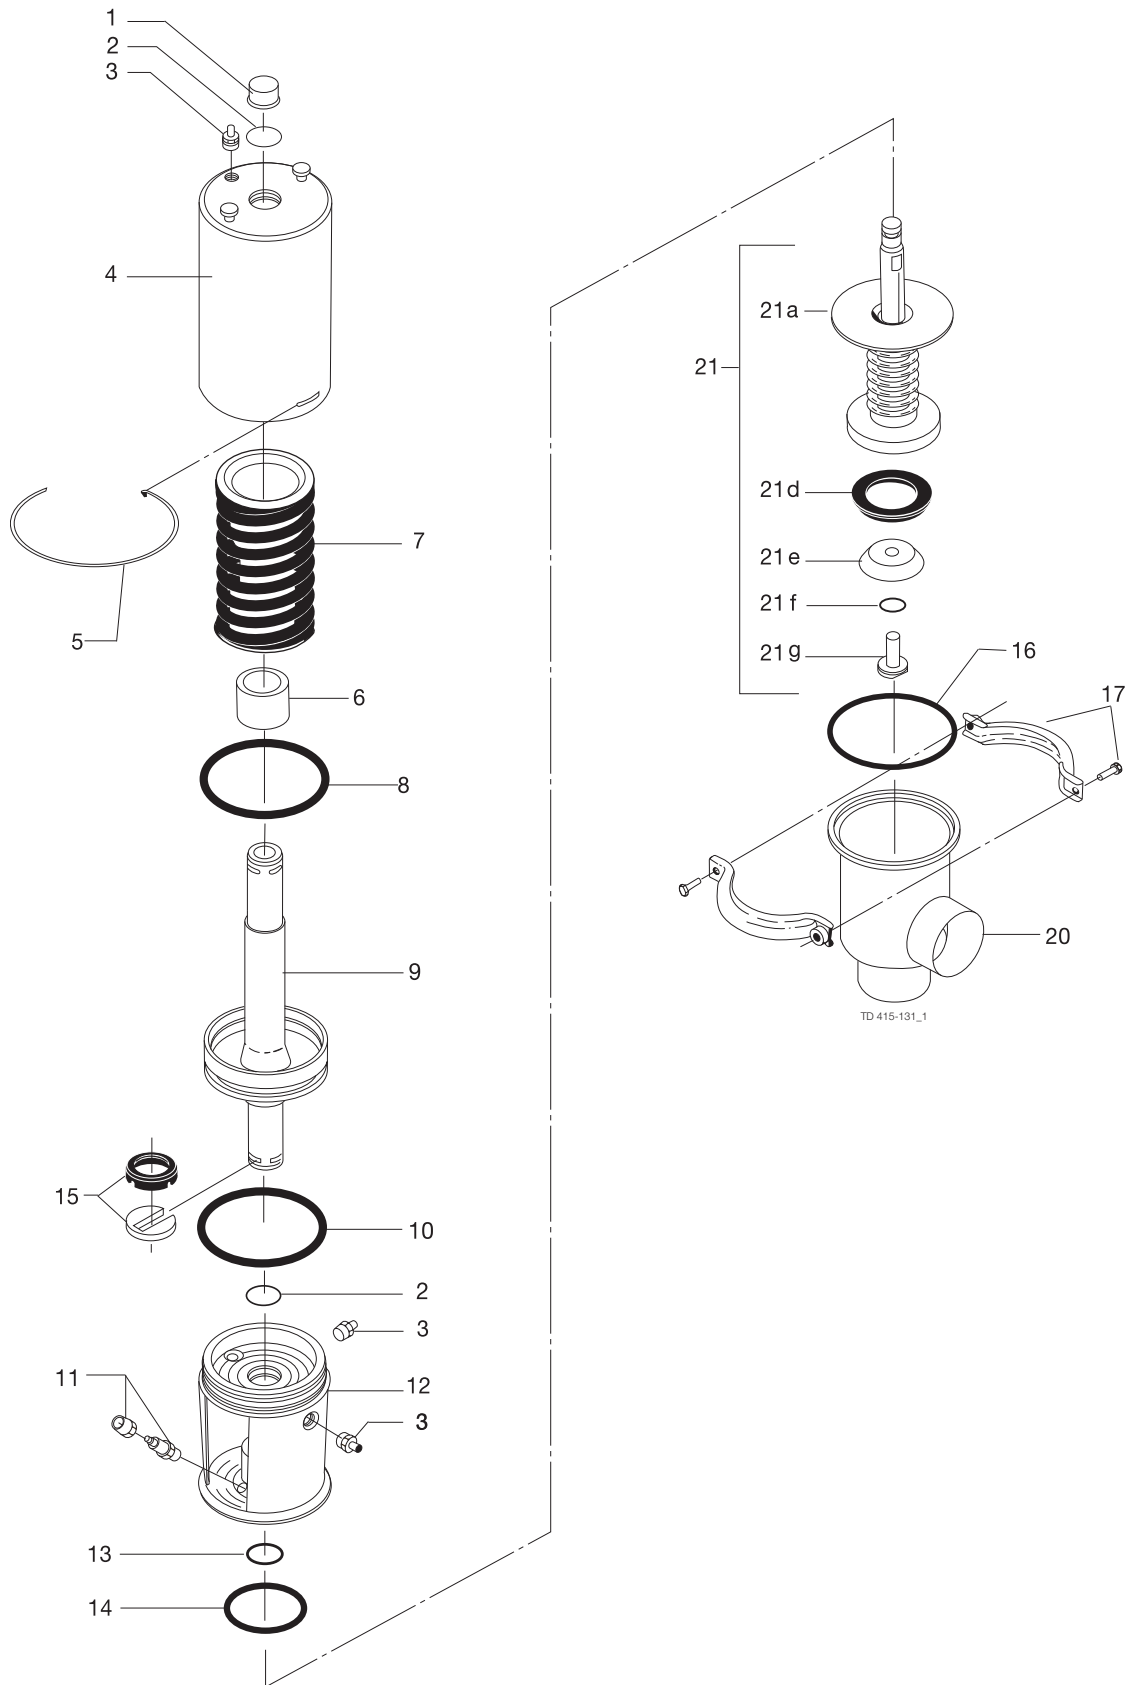

Not manufactured anymore

Actuator

Pos	Qty	Denomination	DN 40	DN 50	DN 65
			38 mm	51 mm	63.5 mm
		Actuator, -3, complete	9612188303	9612188303	9612188303
1	1	Cap	3180105256	3180105256	3180105256
2	□ 2	O-ring, NBR			
3	2	Deair screw (plug)			
4	1	Cylinder	3135301391	3135301391	3135301391
5	□ 1	Lock wire			
6	1	Stop ring	9612187801	9612187801	9612187801
7	1	Spring, assembly standard (black)	3135306251	3135306251	3135306251
	1	Spring, assembly with strong spring (white)	3135306252	3135306252	3135306252
8	□ 1	O-ring, NBR			
9	1	Piston, for NO and NC	3135306211	3135306211	3135306211
	1	Piston, for Air/Air	3135306212	3135306212	3135306212
10	□ 1	O-ring, NBR			
11	1	Drain tube	3180114441	3180114441	3180114441
13	□ 1	O-ring			
14	□ 1	O-ring			
15	□ 1	Clip complete	3135307931	3135307931	3135307931

Valve body part

Pos	Qty	Denomination	DN 40	DN 50	DN 65
			38 mm	51 mm	63.5 mm
Seal rings					
16	♦ 1	Seal ring, EPDM (standard)			
	1	Seal ring, NBR			
	1	Seal ring, FPM			
	1	Seal ring, PTFE			
Clamp					
17	1	Clamp complete	3132000271	3132000271	3132000271
Valve body					
20	1	Valve body, 2 ports ISO		9612183301	3135303801
	1	Valve body, 2 ports DIN			9612094201
	1	Valve body, 3 ports ISO		9612183302	3135303806
	1	Valve body, 3 ports DIN			9612094202