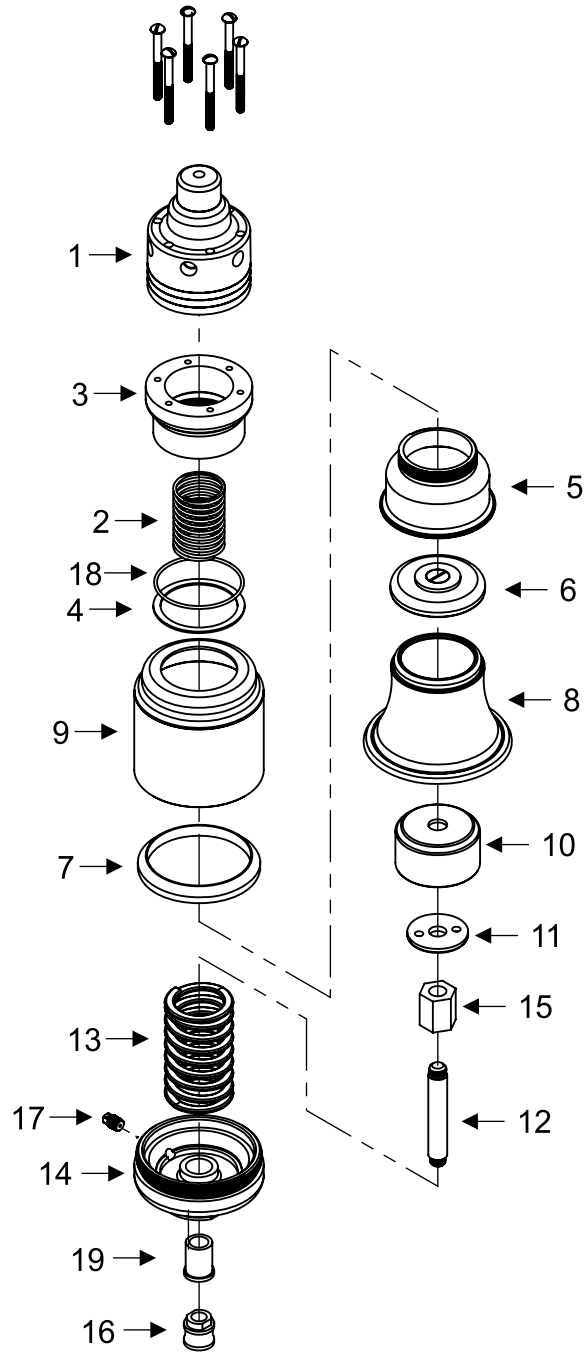

Pos	Qty	Denomination	
1	1	Moore Positioner	769498
	1	Moore Positioner, AR	769497
2	1	Range Spring	750998
3	1	Mounting Adapter	764078
4	1	Gasket	755549
5	1	Outer Diaphragm Clamp	763794
6	1	Inner Diaphragm Clamp	763795
7	1	Body Insert	764088
8	□	Diaphragm	763501
9	1	Actuator Cylinder	771543
10	1	Inner Diaphragm Guide	763753
11	1	Nut	754265
12	1	Stem	776689
13	1	Spring	750752
14	1	Bonnet	750504
15	1	Adapter	764089
16	□	Coupler	764241
17	1	Vented Plug	181256
18	1	O Ring	755530
19	□	Bushing	764754

Parts marked with □ are included in the service kits.

□	Service Kit	96139901