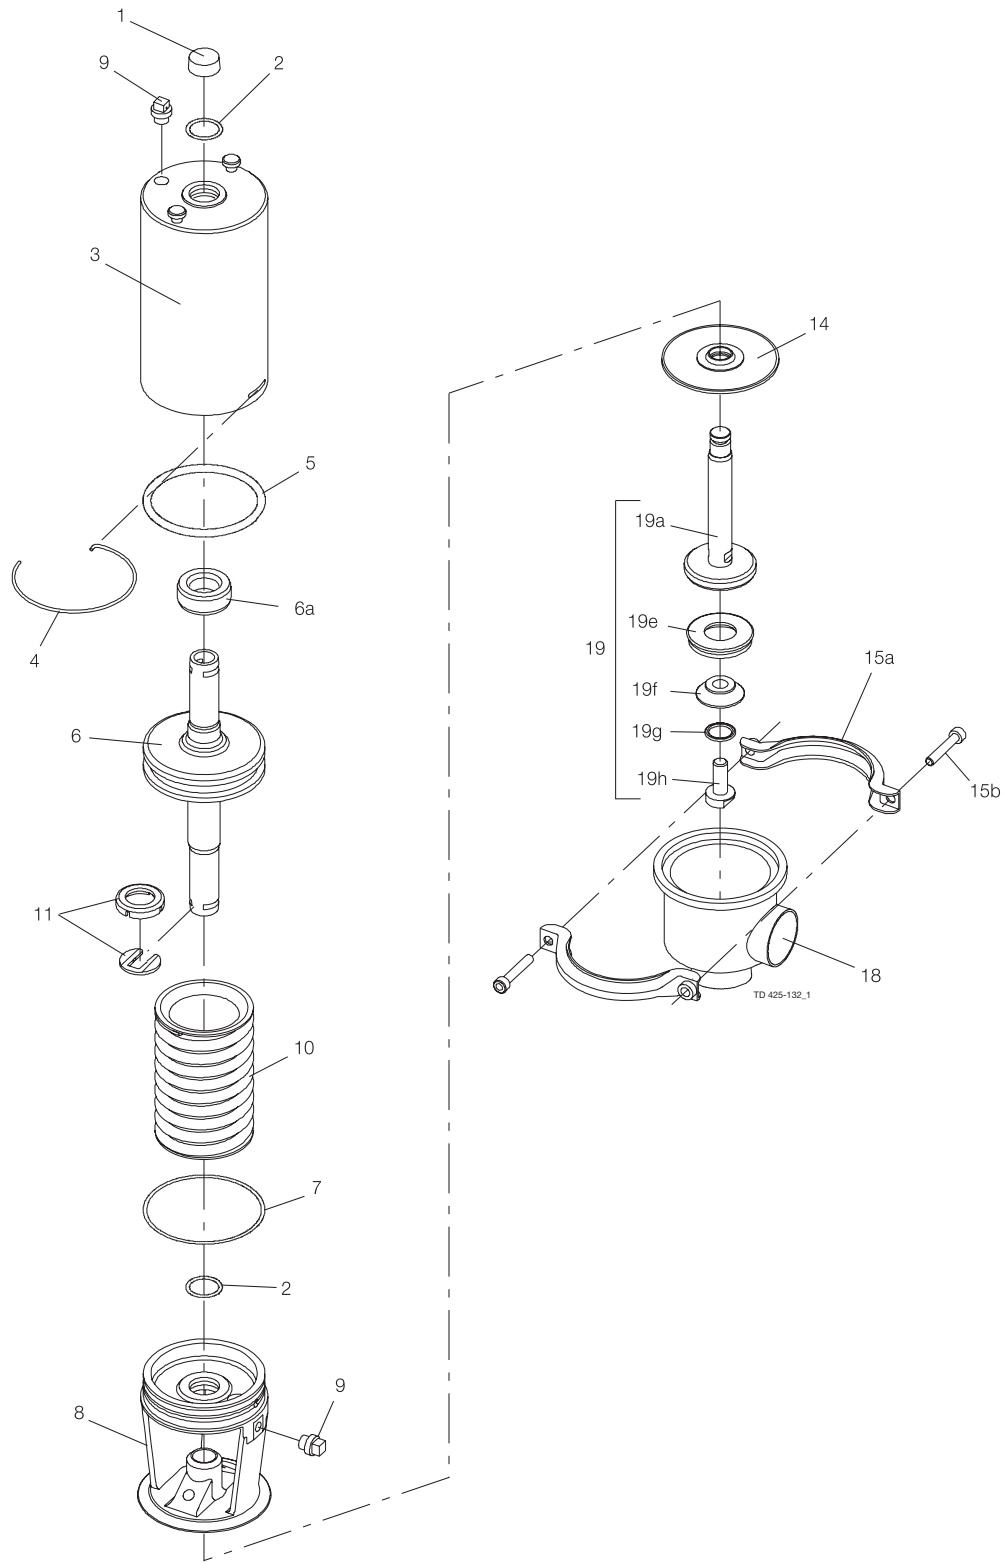

Alternative stem seal

Pos	Qty	Denomination	DN 40	DN 50	DN 65	76 mm	DN 80	DN 100
			38 mm	51 mm	63.5 mm			101.6 mm
		Actuator, -1, complete	9613854001	9613854001	9613854001	9613854101	9613854101	9613854101
		Actuator, -2, complete	9613854002	9613854002	9613854002	9613854102	9613854102	9613854102
		Actuator, -3, complete	9613854003	9613854003	9613854003	9613854103	9613854103	9613854103
1	1	Cap	3180105256	3180105256	3180105256	3180105255	3180105255	3180105255
2	□ 2	O-ring	22340625	22340625	22340625	22340649	22340649	22340649
3	1	Cylinder	3135301391	3135301391	3135301391	3135301851	3135301851	3135301851
4	□ 1	Lock Wire	3135301511	3135301511	3135301511	3135301891	3135301891	3135301891
5	□ 1	O-ring	22340174	22340174	22340174	22340175	22340175	22340175
6	1	Piston, -1, -2	3135306211	3135306211	3135306211	3135306191	3135306191	3135306191
	1	Piston, -3	3135306212	3135306212	3135306212			
6a	1	Stop ring (only for actuator-3) . .	3135312172	3135312172	3135312172			
7	□ 1	O-ring	9611990396	9611990396	9611990396	22340617	22340617	22340617
8	1	Bonnet	3135301331	3135301331	3135301331	3135301901	3135301901	3135301901
9*	2	Plug						
10*	1	Spring assembly standard (black)	3135306251	3135306251	3135306251	3135306221	3135306221	3135306221
	1	Spring assembly with extra strong spring (white)	3135306252	3135306252	3135306252	3135306222	3135306222	3135306222
11	□ 1	Clip, complete, (period 84.08-) . .	3135307931	3135307931	3135307931	3135307932	3135307932	3135307932

* Only for actuator -1 and -2.

Valve body part