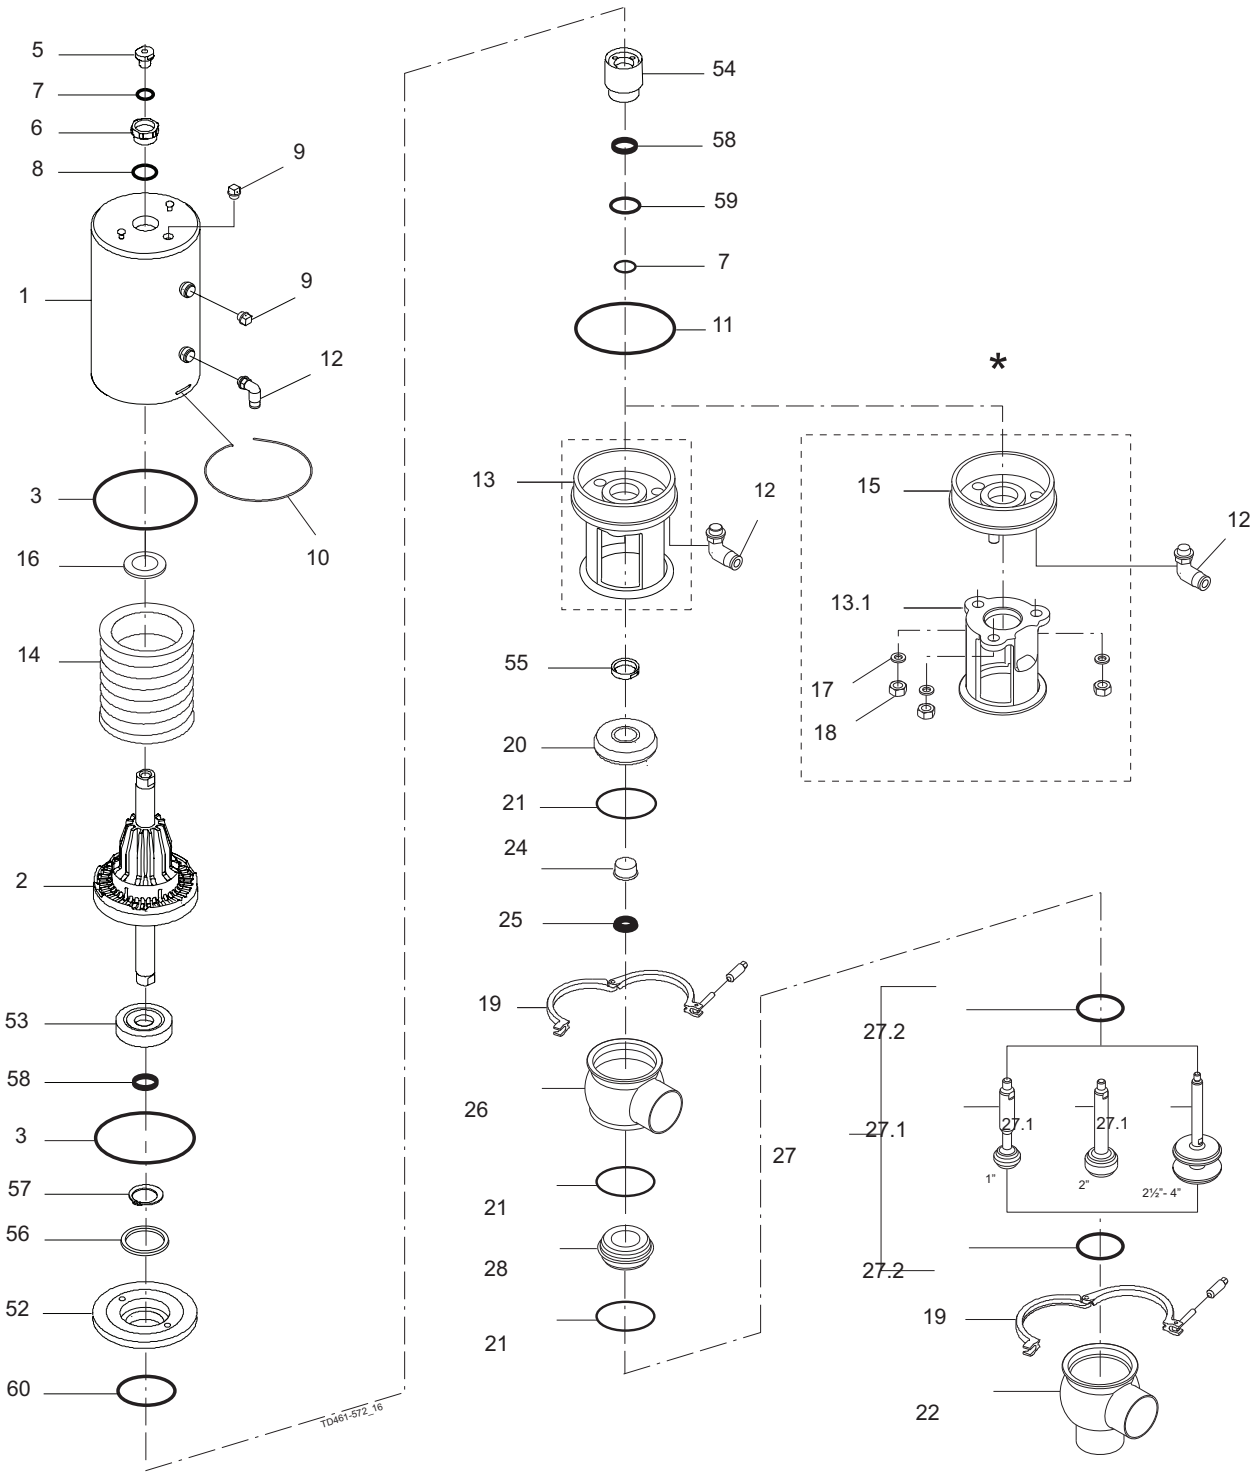

If the actuator is marked with a danger warning do NOT attempt to cut the actuator open.

Do NOT attempt to disassemble the actuator due to spring under load danger!

Do NOT attempt to cut the actuator open, due to spring under load danger!

*) "Remove yoke with bolts" version, produced from 2006 to June 2016.
Replaced by "yoke without bolts" (13)