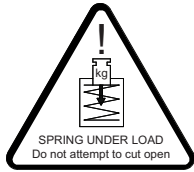

Warning signs

Danger of injury (lasermarked on the actuator). Do **NOT** attempt to disassemble the actuator due to spring under load danger! (The lock wire opening is locked).