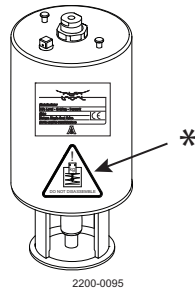

Non-maintainable actuator

* = lasermarked warning