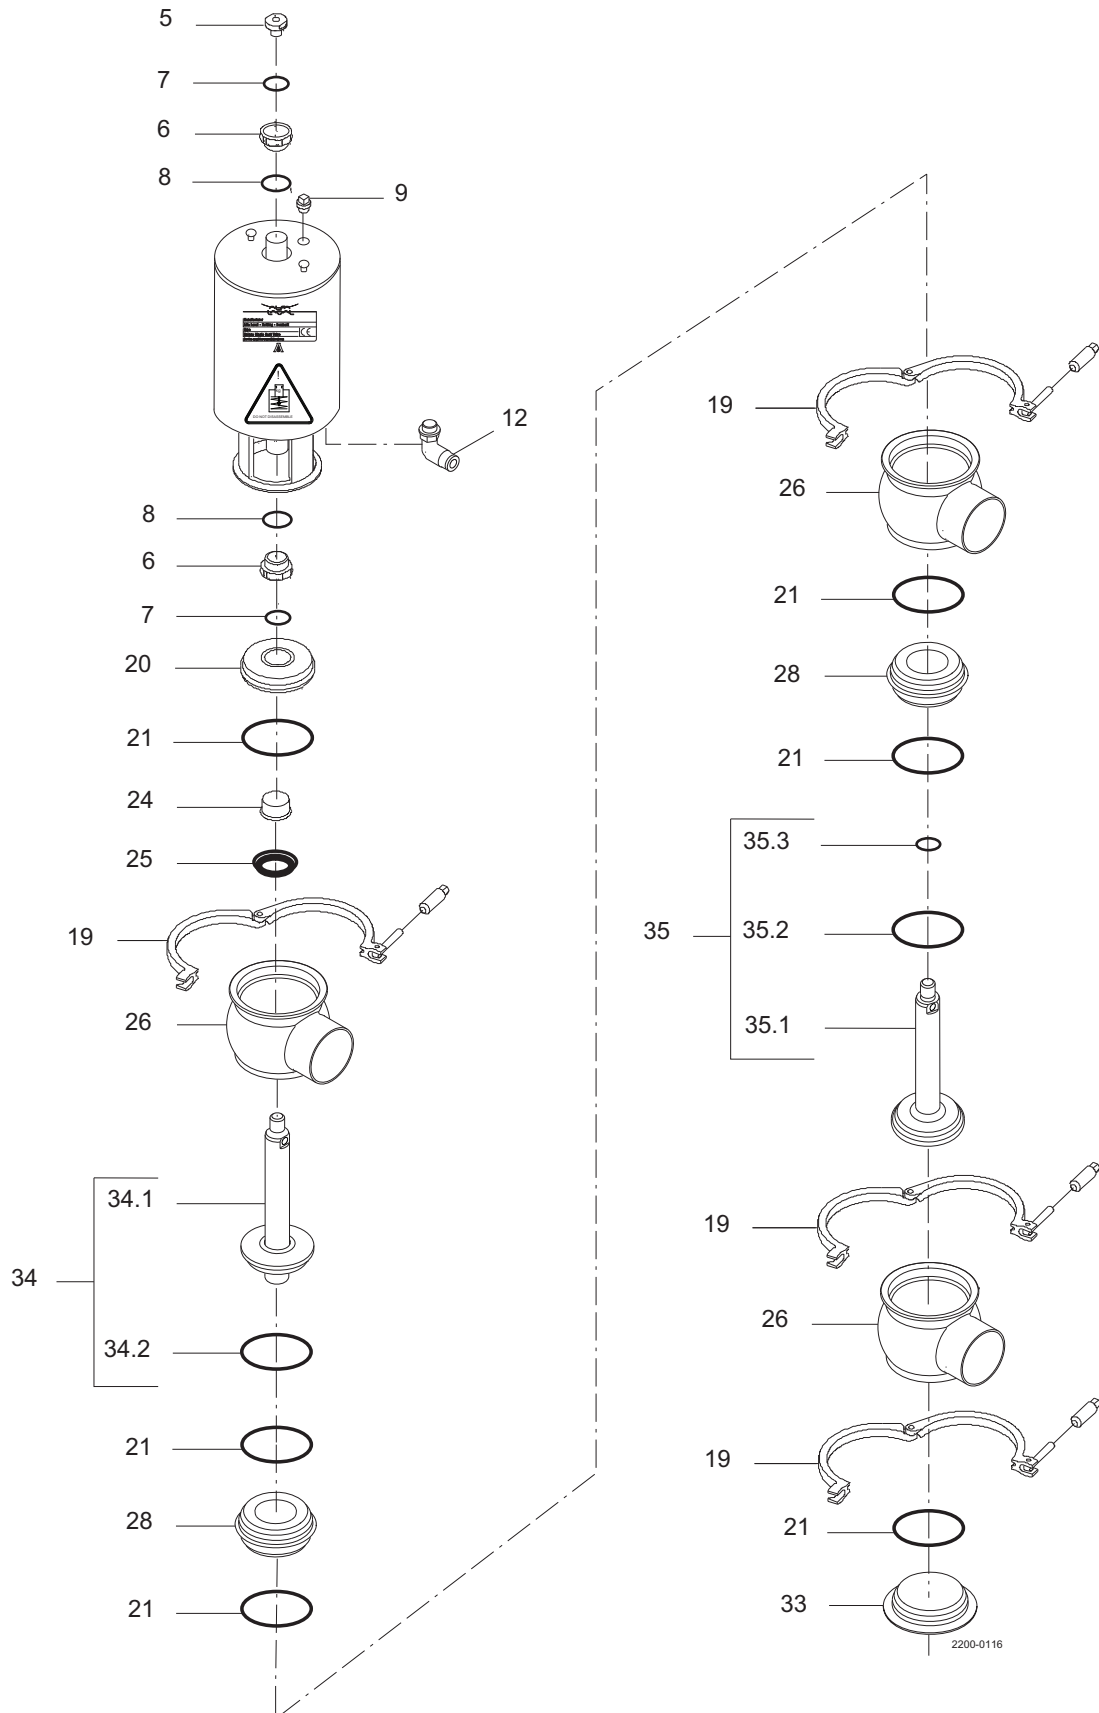

If the actuator is marked with a danger warning do NOT attempt to cut the actuator open.

Do NOT attempt to disassemble the actuator due to spring under load danger!

Do NOT attempt to cut the actuator open, due to spring under load danger!

Pos	Qty	Denomination	DN 25 25 mm	DN 40 38 mm	DN 50 51 mm	DN 65 63.5 mm	DN 80 76.1 mm	DN 100 101.6 mm
Actuator								
		Actuator, complete (NO-RA) . . .	9613154806	9613154806	9613154807	9613154808	9613154809	9613154810
		Actuator, complete (NC-RA) . . .	9613154801	9613154801	9613154802	9613154803	9613154804	9613154805
		Actuator, complete (A/A)	9613154811	9613154811	9613154812	9613154813	9613154814	9613154815
5	1	Adapter, plastic (- 0115)						
	1	Adapter, steel (0115 - 0518)						
	1	Adapter, steel (0518 -)	9615374701	9615374701	9615374701	9615374701	9615374701	9615374701
6	□ 2	Bushing						
7	□ 2	O-ring						
8	□ 2	O-ring						
9	1	Plug	9613414101	9613414101	9613414101	9613414101	9613414101	9613414101
12	1(2)	Air fitting	9611991988	9611991988	9611991988	9611991988	9611991988	9611991988
Clamp								
19	4	Clamp	9612939303	9612939303	9612939304	9612939305	9612939306	9612939307
Bonnet								
20	1	Bonnet	9613127102	9613127102	9613127103	9613127104	9613127105	9613127106
21	♦ 6	O-ring, EPDM (standard)						
	6	O-ring, HNBR						
	6	O-ring, FPM						
		O-ring set, (10 pcs.) EPDM	9614059422	9614059422	9614059425	9614059428	9614059431	9614059434
		O-ring set, (10 pcs.) HNBR	9614059423	9614059423	9614059426	9614059429	9614059432	9614059435
		O-ring set, (10 pcs.) FPM	9614059424	9614059424	9614059427	9614059430	9614059433	9614059436
24	1	Bushing	9613125002	9613125002	9613125002	9613125002	9613125002	9613125002
25	♦ 1	Lip seal, EPDM (standard)						
	1	Lip seal, HNBR						
	1	Lip seal, FPM						
		Lip seal set, (10 pcs.) EPDM	9614059419	9614059419	9614059419	9614059419	9614059419	9614059419
		Lip seal set, (10 pcs.) HNBR	9614059420	9614059420	9614059420	9614059420	9614059420	9614059420
		Lip seal set, (10 pcs.) FPM	9614059421	9614059421	9614059421	9614059421	9614059421	9614059421
33	1	Lower bonnet	9613130102	9613130102	9613130103	9613130104	9613130105	9613130106
Seat								
28	2	Seat	9613127501	9613127502	9613127503	9613127504	9613127505	9613127506
Valve Body								
26	3	Valve body, upper, 1 port ISO . . .	9613139301	9613139303	9613139305	9613139307	9613139309	9613139311
	3	Valve body, upper, 2 ports ISO . . .	9613139302	9613139304	9613139306	9613139308	9613139310	9613139312
	3	Valve body, upper, 1 port DIN . . .	9613139401	9613139403	9613139405	9613139407	9613139409	9613139411
	3	Valve body, upper, 2 ports DIN . . .	9613139402	9613139404	9613139406	9613139408	9613139410	9613139412