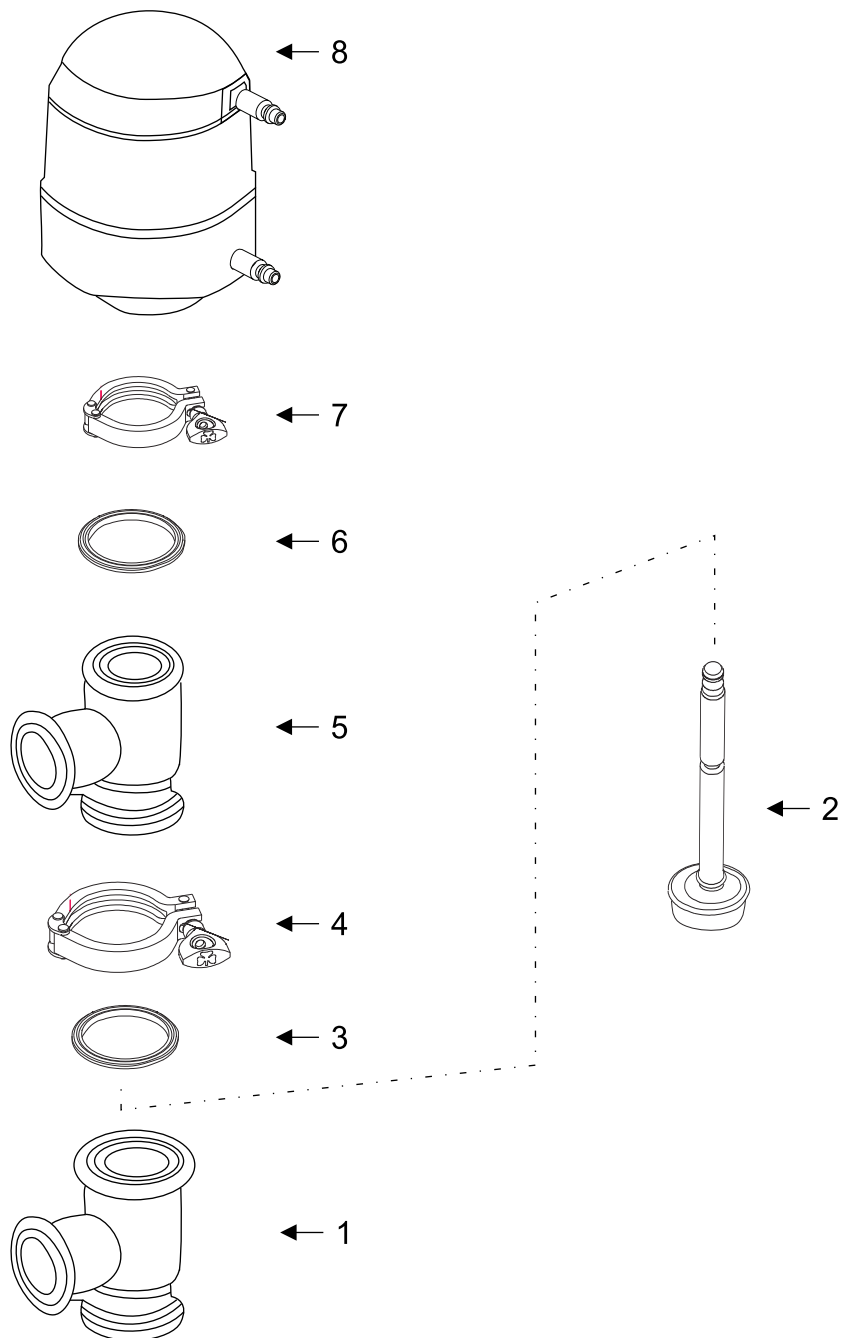

Not manufactured anymore

Pos	Qty	Denomination	1 1/2"	2"	2 1/2"	3"
1	1	Valve body:Lower	NA	NA	NA	NA
2	1	Valve plug BUNA	776884	776685	772040	770819
	1	Valve plug EPDM	NA	772046	772001	772155
	1	Valve plug SFY	772957	772115	772148	772107
	1	Valve plug:TR	770657	770660	770671	770678
	1	TR Seats	751525	750943	750947	751268
3	1	Body O-ring BUNA	755469	755470	755471	755472
	1	Body O-ring EPDM	750134	750214	750304	750215
	1	Body O-ring SFY	751544	751545	751546	751547
4	1	Body clamp	755035	755036	755037	755038
5	1	Valve body: Upper	NA	NA	NA	NA
6	1	O-ring BUNA	755474	750216	755470	755471
7	1	Body clamp	755035	755036	755037	755038
8	1	Actuator	NA	NA	NA	NA