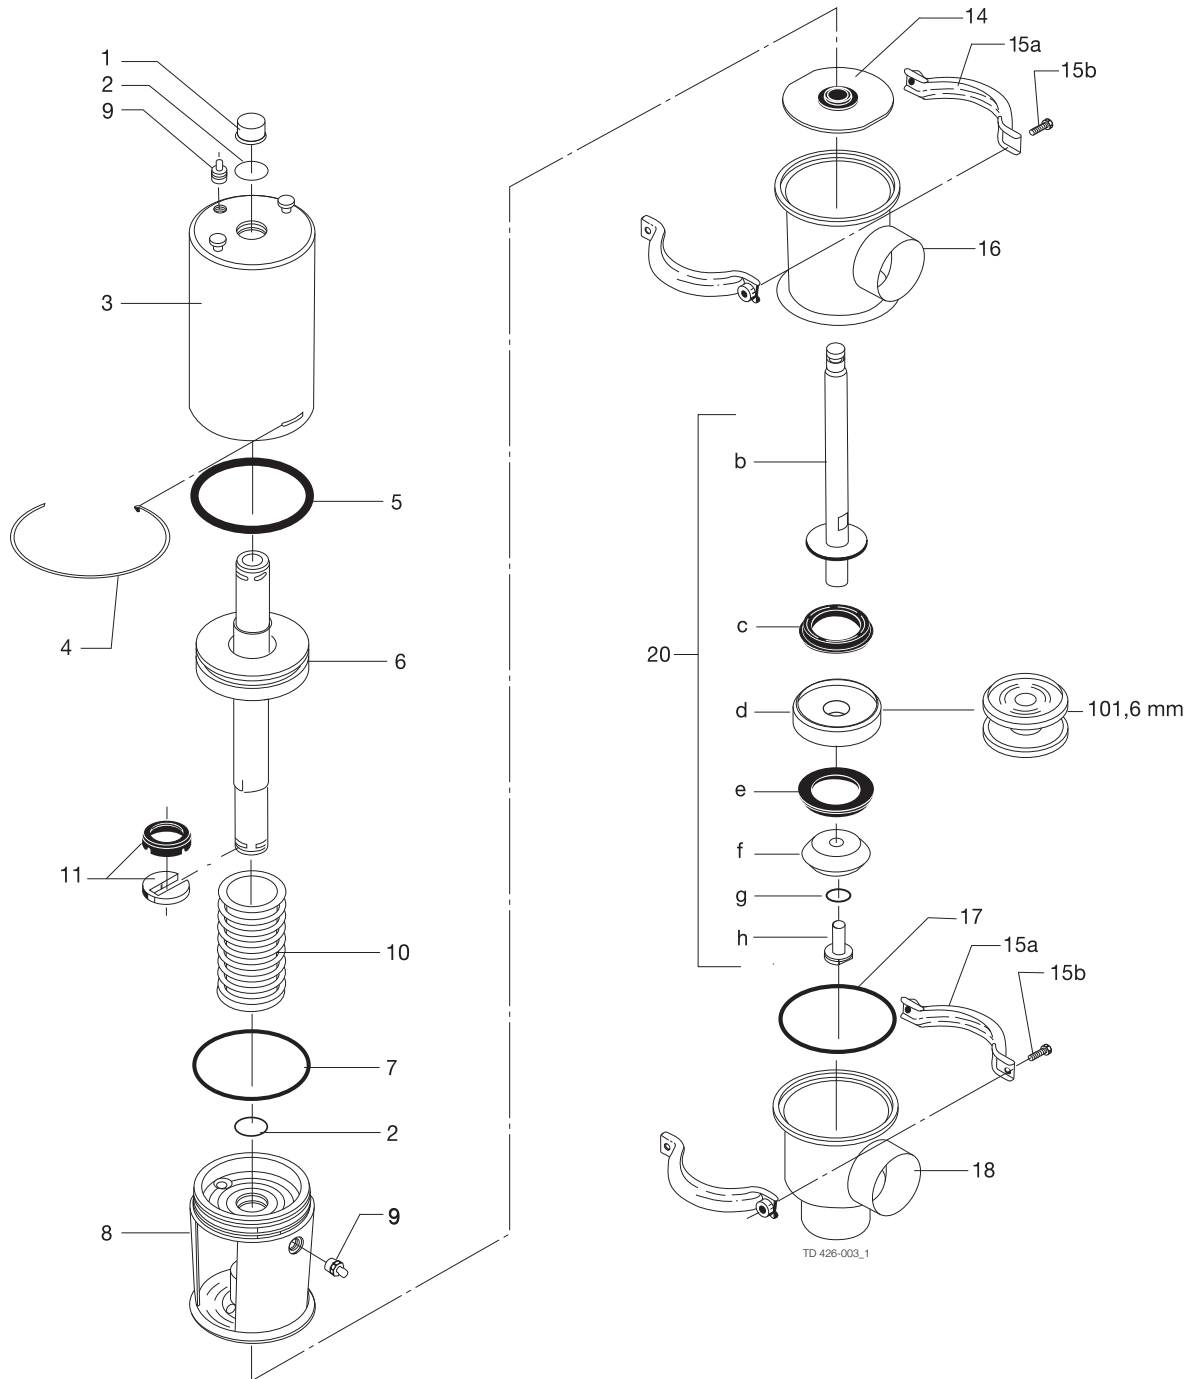

Not manufactured anymore

Alternatives stem seal

Parts for FEP seal

Valve body part

Pos	Qty	Denomination	DN 50 51 mm	DN 65 63.5 mm	76 mm	DN 80	DN 100 101.6 mm
Valve plug							
	1	Plug, double,complete NBR	9612120504	9612120604	9612120704	9612098602	9612120804
	1	Plug, double,complete FPM	9612120506	9612120606		9612098603	9612120806
20b	1	Stem	9612120902	9612121002	9612121103		9612121104
20c ♦○	1	Plug seal, upper EPDM (standard)					
	1	Plug seal, upper NBR					
	1	Plug seal, upper FPM					
	1	Plug seal, upper, PTFE					
20d	1	Middle piece		9612121501			
20e ♦○	1	Plug seal, lower, EPDM (standard)					
	1	Plug seal, lower, NBR					
	1	Plug seal, lower, FPM					
	1	Plug seal, lower, PTFE					
20f	1	Washer	9612123401	9612123301	9612122001		9612123201
20g ♦○	1	O-ring, EPDM (standard)					
	1	O-ring, NBR					
	1	O-ring, FPM					
	1	O-ring, PTFE					
20h	1	Screw	3135303621	3135303621	3135303621	3135303621	3135303621

Alternatives

Pos	Qty	Denomination	DN 50 51 mm	DN 65 63.5 mm	76 mm	DN 80	DN 100 101.6 mm
Stem seal							
14	1	Lip seal kit, EPDM (standard)	9611920078	9611920078	9611920142	9611920142	9611920142
	1	Lip seal kit, NBR	9611920079	9611920079	9611920143	9611920143	9611920143
	1	Lip seal kit, FPM	9611920080	9611920080	9611920144	9611920144	9611920144
14a ○	1	Lip seal, EPDM					
	1	Lip seal, NBR					
	1	Lip seal, FPM					
14b	1	Plate	9612280501	9612280501	9612308701	9612308701	9612308701
14c ○	1	Seal ring, EPDM					
	1	Seal ring, NBR					
	1	Seal ring, FPM					
	1	Seal ring, PTFE					
Stem seal							
14d	1	Washer	3135304521	3135304521	3135304522	3135304522	3135304522
14e ○	1	O-ring FEP/Silicone					
14f	1	Holder	3135304531	3135304531	3135304541	3135304541	3135304541
14g ○	1	Seal ring, PTFE					
Pos	Qty	Denomination	DN 50 51 mm	DN 65 63.5 mm	76 mm	DN 80	DN 100 101.6 mm

Service kit for actuator

□	Service kit	9611920008	9611920008	9611920009	9611920009	9611920009

Service kit for product wetted parts, standard

♦	Service kit EPDM	9611920028	9611920031	9611920034	9611920108	9611920037
♦	Service kit NBR	9611920029	9611920032	9611920035	9611920109	9611920038
♦	Service kit FPM	9611920030	9611920033	9611920036	9611920110	9611920039

Service kit for special lip seal

○	Service kit EPDM	9611920475	9611920479	9611920483	9611920487	9611920491
○	Service kit NBR	9611920476	9611920480	9611920484	9611920488	9611920492
○	Service kit FPM	9611920477	9611920481	9611920485	9611920489	9611920493
○	Service kit FEP	9611920478	9611920482	9611920486	9611920490	9611920494

Parts marked with □♦○ are included in the service kits.

Recommended spare parts: service kits.