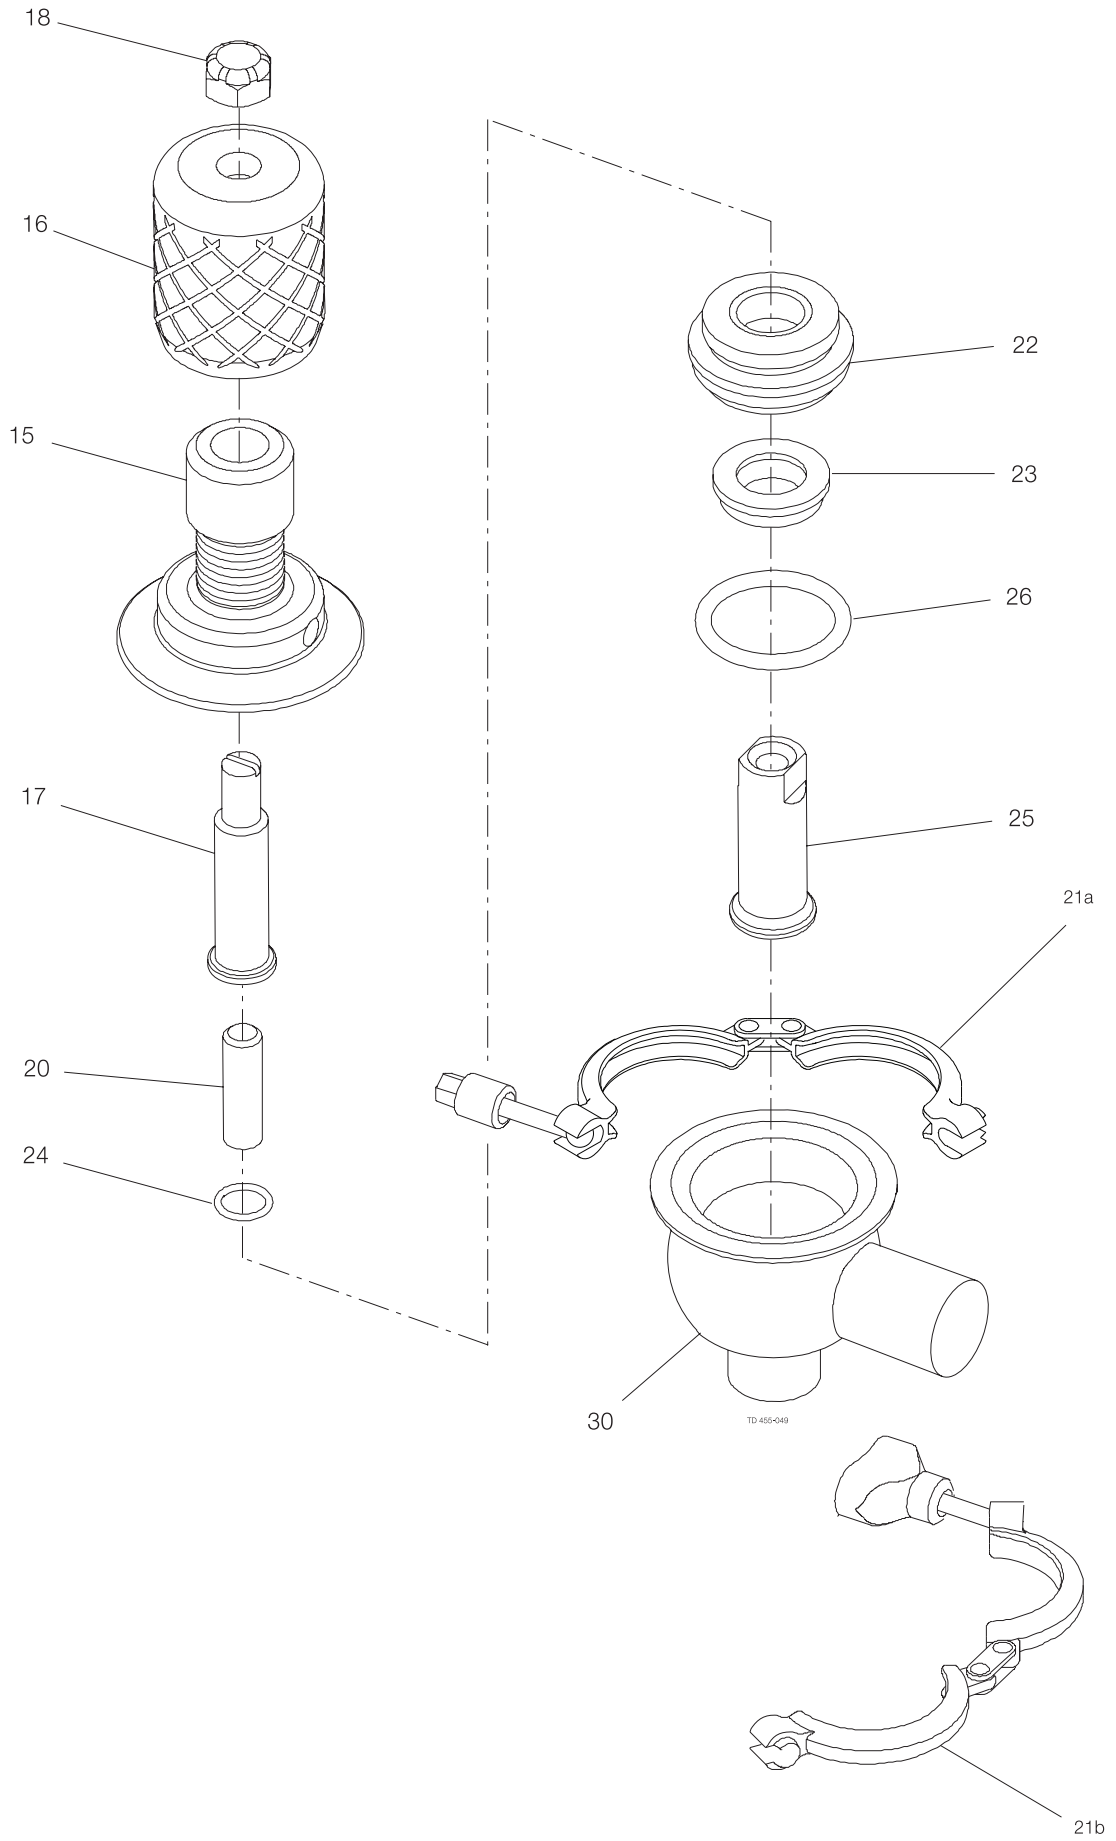

Pos	Qty	Denomination	12.7 mm	19 mm
		Manual handle, cpl.	9612940408	9612940408
15	1	Manual bonnet	9612944102	9612944102
16	1	Handle	9612943901	9612943901
17	1	Stem extension	9612944001	9612944001
18	1	Lock nut	9611993808	9611993808
20	1	Threaded pin	9611994282	9611994282
21a	1	Clamp with hexnut	9612939301	9612939301
21b	1	Clamp with wingnut	9612939308	9612939308
22	1	Sealing element	9612939101	9612939101
23	♦	Lip seal, EPDM		
	1	Lip seal, HNBR		
	1	Lip seal, FPM		
24	♦	O-ring, NBR		
25	♦	Stop plug		
26	♦	O-ring, EPDM		
	1	O-ring, HNBR		
	1	O-ring, FPM		
30	1	Lower valve body, with welding ends, 2 ports	9612934417	9612934517
	1	Lower valve body, with welding ends, 3 ports	9612934418	9612934518
	1	Lower valve body, with clamp ends, 2 ports	9612934433	9612934533
	1	Lower valve body, with clamp ends, 3 ports	9612934434	9612934534
			12.7 mm	19 mm
Service kits for actuator				
□		Service kit, NBR	9611926323	9611926323
Service kits for product wetted parts, standard				
♦		Service kits, EPDM	9611926319	9611926330
♦		Service kits, HNBR	9611926317	9611926328
♦		Service kits, FPM	9611926318	9611926329

Parts marked with ♦ are included in the service kit.

Recommended spare parts: service kits.