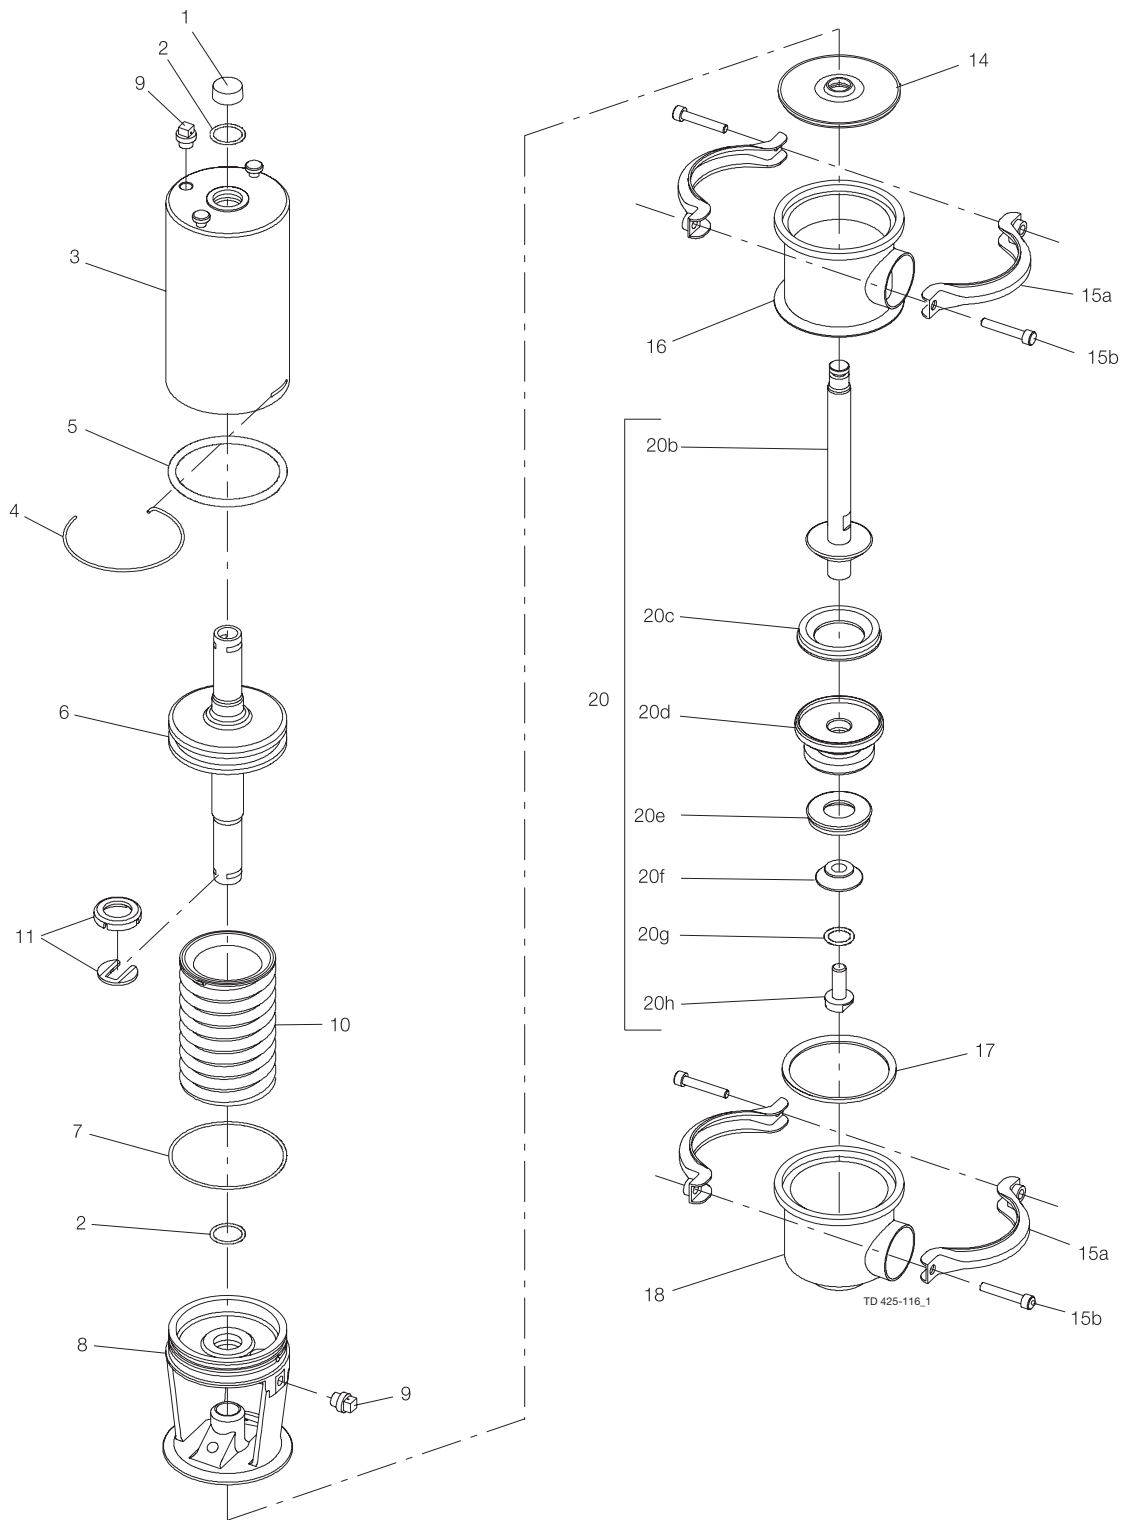

Not manufactured anymore

Alternative stem seal

Alternatives

Pos	Qty	Denomination	DN 40	DN 50	DN 65	76 mm	DN 80	DN 100
			38 mm	51 mm	63.5 mm			101.6 mm
Special actuator complete								
Stem seal								
14	1	Lip seal kit, EPDM (std)	9611920078	9611920078	9611920078	9611920142	9611920142	9611920142
	1	Lip seal kit, NBR	9611920079	9611920079	9611920079	9611920143	9611920143	9611920143
	1	Lip seal kit, FPM	9611920080	9611920080	9611920080	9611920144	9611920144	9611920144
14a ○	1	Lip seal, EPDM						
	1	Lip seal, NBR						
	1	Lip seal, FPM						
14b	1	Plate	9612280501	9612280501	9612280501	9612308701	9612308701	9612308701
14c ○	1	Seal ring, EPDM						
	1	Seal ring, NBR						
	1	Seal ring, FPM						
Stem seal								
14d	1	Washer	3135304521	3135304521	3135304521	3135304522	3135304522	3135304522
14e ○	1	O-ring FEP/silicone						
14f	1	Holder	3135304531	3135304531	3135304531	3135304541	3135304541	3135304541
14g ○	1	Seal ring, PTFE						
Pos	Qty	Denomination	DN 40	DN 50	DN 65	76 mm	DN 80	DN 100
			38 mm	51 mm	63.5 mm			101.6 mm
Valve body with 0.8 RA finish inside								
16	1	Valve body, upper, 1 port ISO . .				3135300562		
	1	Valve body, upper, 1 port DIN . .	9612094503		9612094703		9612094803	9612094903
	1	Valve body, upper, 2 ports ISO . .						3135300583
	1	Valve body, upper, 2 ports DIN . .	9612094504	9612094604	9612094704		9612094804	
18	1	Valve body, lower, 2 ports ISO . .	3135303752		3135303802			
	1	Valve body, lower, 2 ports DIN . .	9612094003					
	1	Valve body, lower, 3 ports ISO . .						
	1	Valve body, lower, 3 ports DIN . .	9612094004		9612094204		9612094304	9612094404
Valve plug with 0.8 RA finish								
20	1	Plug, double, comp. EPDM (std) .				3135310981	3135310984	
	1	Plug, double, comp. NBR	3135310952	3135310962	3135310972	3135310982	3135310985	3135310992
	1	Plug, double, comp. FPM	3135310953	3135310963	3135310973	3135310983	3135310986	3135310993
20b	1	Stem	3135310081	3135310082	3135310083	3135310084		
20d	1	Middle piece	3135310091	3135310092			9612100906	3135310095
20f	1	Washer	3135310101	3135310102		3135310104	3135310106	
20h	1	Screw	3135310111	3135310111	3135310111	3135310111	3135310111	3135310111
Pos	Qty	Denomination	DN 40	DN 50	DN 65	76 mm	DN 80	DN 100
			38 mm	51 mm	63.5 mm			101.6 mm

Service kit for actuator

□ Service kit 9611920008 9611920008 9611920008 9611920009 9611920009 9611920009

Service kit for product wetted part, standard

♦ Service kit EPDM 9611920025 9611920028 9611920031 9611920034 9611920108 9611920037
♦ Service kit NBR 9611920026 9611920029 9611920032 9611920035 9611920109 9611920038
♦ Service kit FPM 9611920027 9611920030 9611920033 9611920036 9611920110 9611920039

Service kit for special lip seal

○ Service kit EPDM 9611920471 9611920475 9611920479 9611920483 9611920487 9611920491
○ Service kit NBR 9611920472 9611920476 9611920480 9611920484 9611920488 9611920492
○ Service kit FPM 9611920473 9611920477 9611920481 9611920485 9611920489 9611920493
○ Service kit FEP 9611920474 9611920478 9611920482 9611920486 9611920490 9611920494

Parts marked with □♦○ are included in the service kits.

Recommended spare parts: service kits.