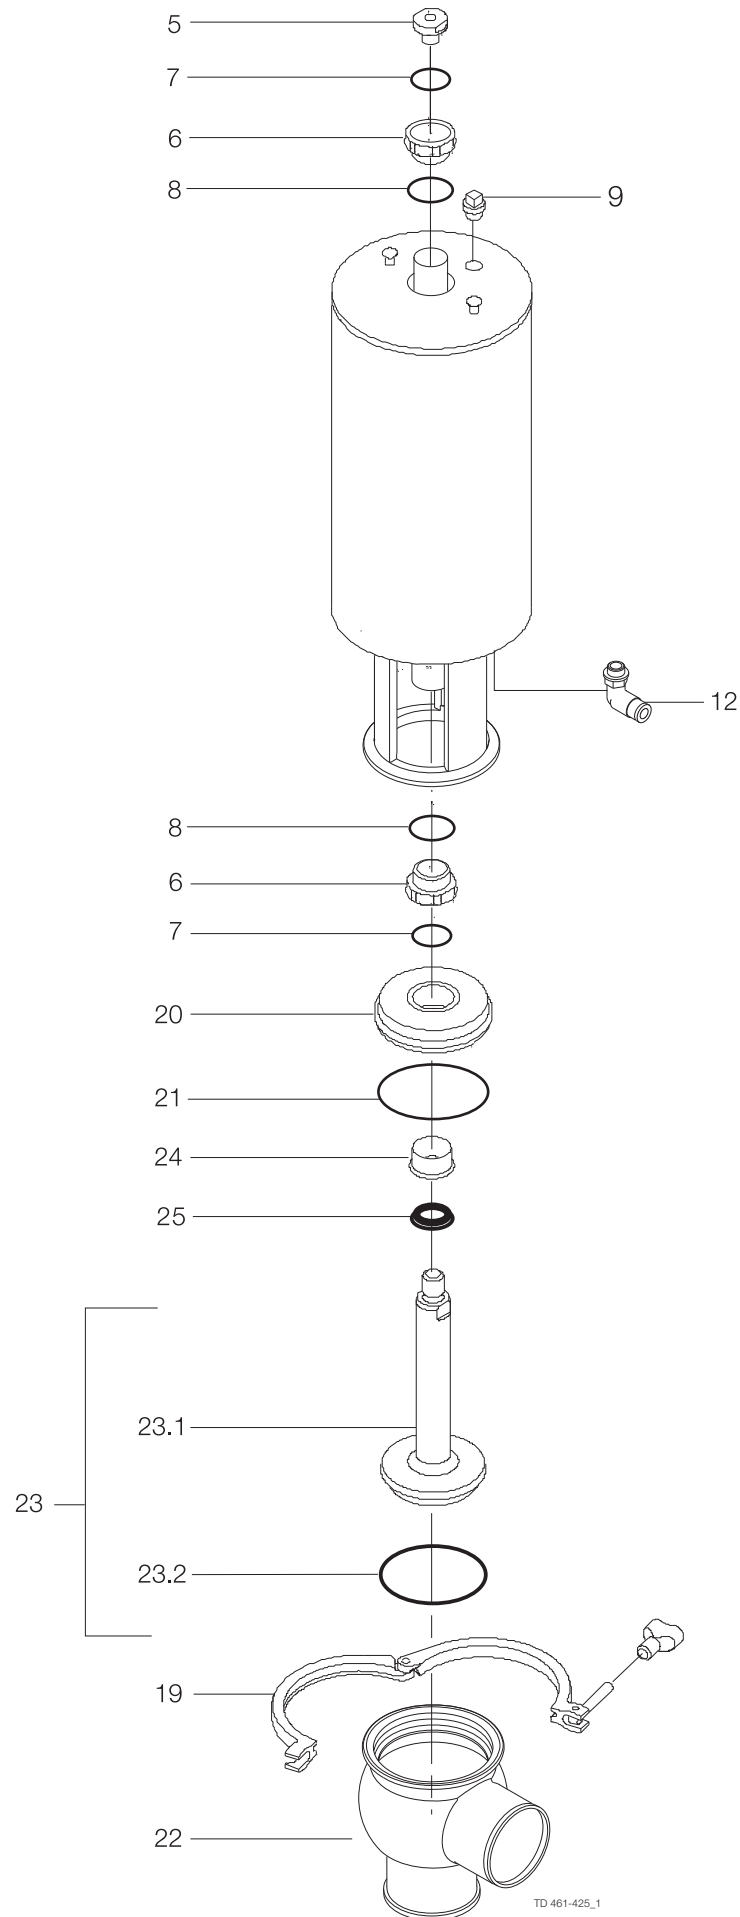

Pos	Qty	Denomination	1½"	2"	2½"	3"	4"
Actuator							
		Actuator, complete (NO)	9613154846	9613154847	9613154848	9613154849	9613154850
		Actuator, complete (NC)	9613154851	9613154852	9613154853	9613154854	9613154855
		Actuator, complete (A/A)	9613154856	9613154857	9613154858	9613154859	9613154860
5	1	Adapter, plastic (- 0115)					
	1	Adapter, steel (0115 - 0518)					
	1	Adapter, steel (0518 -)	9615344701	9615344701	9615344701	9615344701	9615344701
6	□	2 Bushing					
7	□	2 O-ring					
8	□	2 O-ring					
9	1	Plug	9613414101	9613414101	9613414101	9613414101	9613414101
12	1(2)	Air fitting	9611994682	9611994682	9611994682	9611994682	9611994682
Clamp							
19	1	Clamp	9612939316	9612939317	9612939318	9612939319	9612939320
Bonnet							
20	1	Bonnet	9613127102	9613127103	9613127104	9613127105	9613127106
21	♦	1 O-ring, EPDM (standard)					
	1	O-ring, HNBR					
	1	O-ring, FPM					
24	1	Bushing	9613125002	9613125002	9613125002	9613125002	9613125002
25	♦	1 Lip seal, EPDM (standard)					
	1	Lip seal, HNBR					
	1	Lip seal, FPM					
Valve Body							
22	1	Valve body, lower, 2 ports, clamp	9613161603	9613161605	9613161607	9613161609	9613161611
	1	Valve body, lower, 3 ports, clamp	9613161604	9613161606	9613161608	9613161610	9613161612
	1	Valve body, lower, 2 ports, welding ends	9613139515	9613139517	9613139519	9613139521	9613139523
	1	Valve body, lower, 3 ports, welding ends	9613139516	9613139518	9613139520	9613139522	9613139524
Valve Plug							
23	1	Plug, shut-off, complete, EPDM (standard)	9613161902	9613161903	9613161904	9613161905	9613138806
	1	Plug, shut-off, complete, HNBR	9613161908	9613161909	9613161910	9613161911	9613138818
	1	Plug, shut-off, complete, FPM	9613161914	9613161915	9613161916	9613161917	9613138830
23.1	1	Plug, shut-off	9613159001	9613159101	9613159201	9613159301	9613139806
23.2♦	1	Plug seal, EPDM (standard)					
	1	Plug seal, HNBR					
	1	Plug seal, FPM					
			1½"	2"	2½"	3"	4"

Actuator							
□		Service kit	9611926500	9611926500	9611926500	9611926500	9611926500

Product wetted parts							
♦		Service kit, EPDM	9611926502	9611926503	9611926504	9611926505	9611926506
♦		Service kit, HNBR	9611926508	9611926509	9611926510	9611926511	9611926512
♦		Service kit, FPM	9611926514	9611926515	9611926516	9611926517	9611926518

Parts marked with □ are included in the service kits (actuator).

Parts marked with ♦ are included in the service kits (product wetted parts).

Recommended spare parts: Service kits.