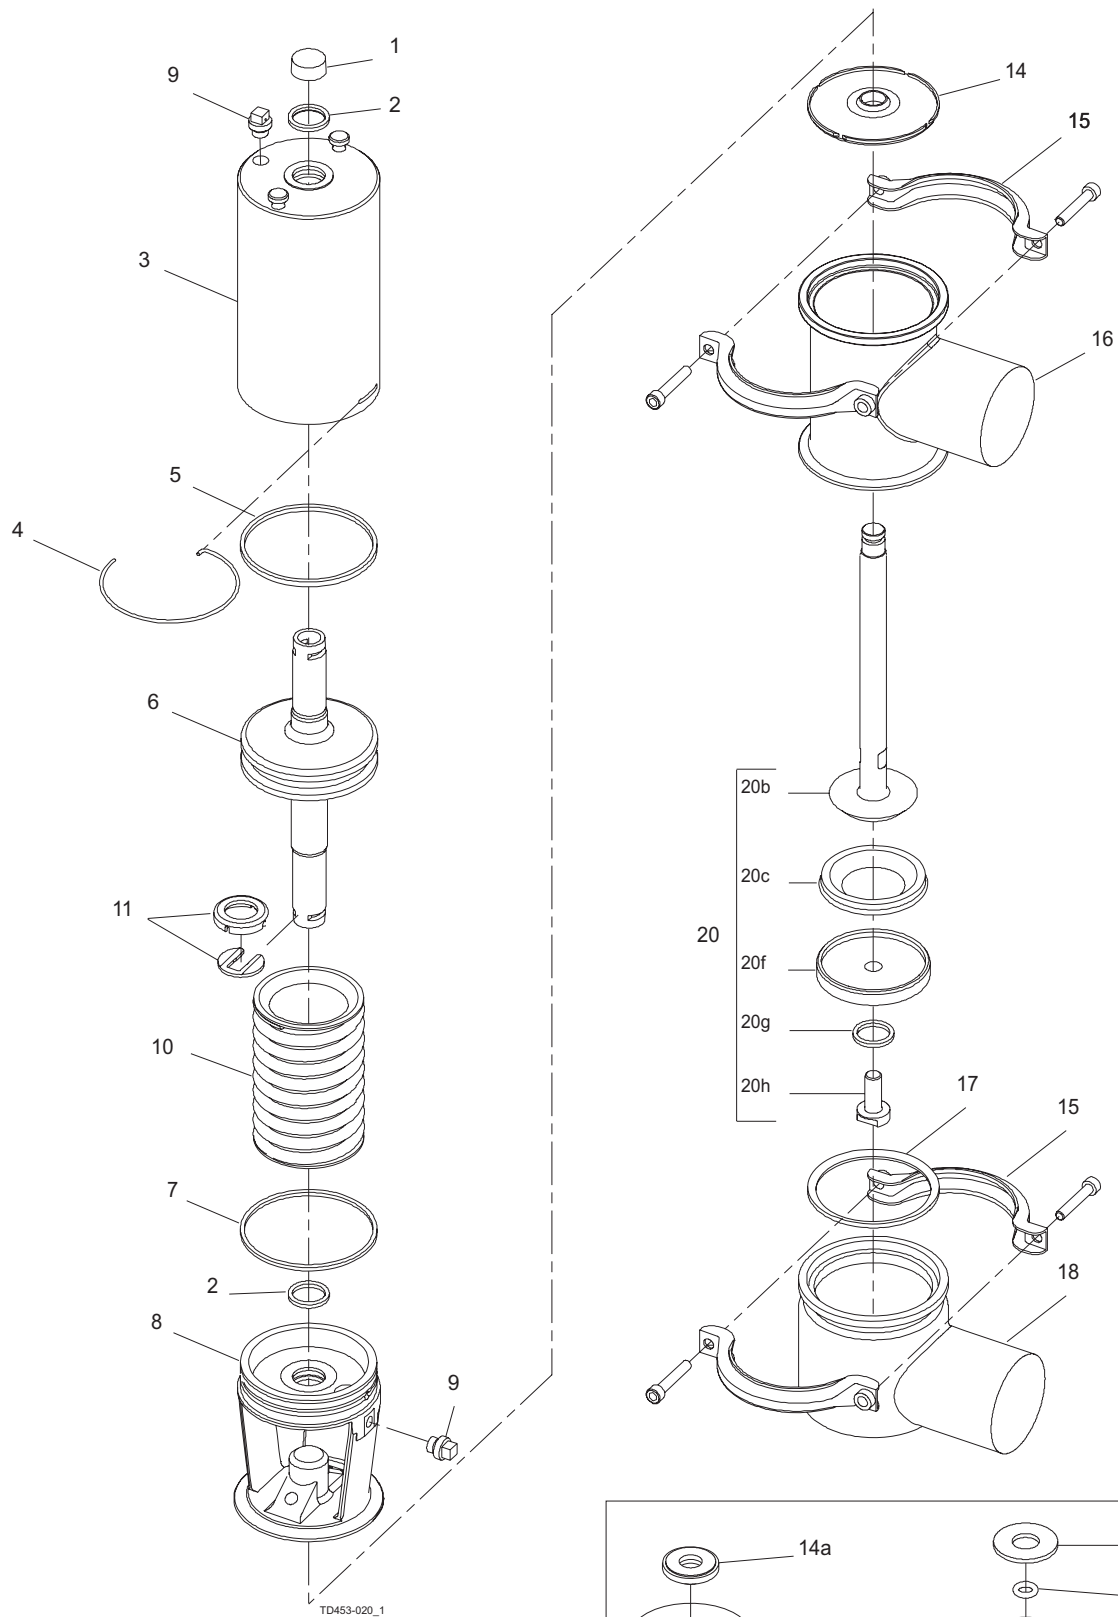

Not manufactured anymore

TD453-020_1

Alternatives stem seal

Parts for FEP seal

Actuator

Pos	Qty	Denomination	DN 40 DN/OD 38	DN 50 DN/OD 51	DN 65 DN/OD 63,5	DN 80 DN/OD 76	DN 100 DN/OD 101,6
		Actuator, -1, complete	3135302061	3135302061	3135302061	3135302141	3135302141
		Actuator, -2, complete	3135302062	3135302062	3135302062	3135302142	3135302142
		Actuator, -3, complete	3135302063	3135302063	3135302063	3135302143	3135302143
1	1	Cap	3180105256	3180105256	3180105256	3180105255	3180105255
2	□ 2	O-ring					
3	1	Cylinder	3135301391	3135301391	3135301391	3135301851	3135301851
4	□ 1	Lock Wire					
5	□ 1	O-ring					
6	1	Piston, -1, -2	3135306211	3135306211	3135306211	3135306191	3135306191
	1	Piston, -3	3135306212	3135306212	3135306212		
7	□ 1	O-ring					
8	1	Bonnet	3135301331	3135301331	3135301331	3135301901	3135301901
9*	2	Plug					
10*	1	Spring assembly, standard (black)	3135306251	3135306251	3135306251	3135306221	3135306221
10	1	Spring assembly, with extra strong spring (white)	3135306252	3135306252	3135306252	3135306222	3135306222
11	□ 1	Clip, complete	3135307931	3135307931	3135307931	3135307932	3135307932

* Only for actuator -1 and -2.

Valve body part

Pos	Qty	Denomination	DN 40 DN/OD 38	DN 50 DN/OD 51	DN 65 DN/OD 63,5	DN 80 DN/OD 76	DN 100 DN/OD 101,6
Stem seal							
14	♦ 1	Lip seal, EPDM (standard)					
	1	Lip seal, NBR					
	1	Lip seal, FPM					
Clamp							
15	2	Clamps and screws	3132000273	3132000273	3132000273	3132000272	3132000272
Valve body							
16	1	Valve body, upper, 1 port ISO	3135300531	3135300541	3135300551	3135300561	3135300581
	1	Valve body, upper, 1 port DIN	9612094501	9612094601	9612094701	9612094801	9612094901
	1	Valve body, upper, 2 ports ISO	3135300536	3135300546	3135300556	3135300566	3135300586
	1	Valve body, upper, 2 ports DIN	9612094502	9612094602	9612094702	9612094802	9612094902
17	♦ 1	Seal ring, EPDM (standard)					
	1	Seal ring, NBR					
	1	Seal ring, FPM					
	1	Seal ring, PTFE					
18	1	Valve body, lower, 1 ports ISO	3135305821	3135305831	3135305841	3135305841	3135305861
	1	Valve body, lower, 1 ports DIN	9612322101	9612322201	9612322301	9612322401	9612322501
	1	Valve body, lower, 2 ports ISO	3135305822	3135305832	3135305842	3135305852	3135305862
	1	Valve body, lower, 2 ports DIN	9612322102	9612322202	9612322302	9612322402	9612322501
Valve plug							
20	1	Plug, complete EPDM (standard)		3135305731			
	1	Plug, complete NBR	3135305712	3135305732		3135305752	3135305762
	1	Plug, complete FPM	3135305713	3135305733	3135305743	3135305753	3135305763
20b	1	Stem	3135305691	3135305692	3135305693	3135305701	3135305702
20c	♦ 1	Plug seal, upper, EPDM (standard)					
	1	Plug seal, upper, NBR					
	1	Plug seal, upper, FPM					
	1	Plug seal, upper, PTFE					
20f	1	Washer					3135305671
20g	♦ 1	O-ring, EPDM (standard)	99003401	99003401	99003401	99003401	99003401
	1	O-ring, NBR	22340421	22340421	22340421	22340421	22340421
	1	O-ring, FPM	22340435	22340435	22340435	22340435	22340435
	1	O-ring, PTFE	9612433001	9612433001	9612433001	9612433001	9612433001
20h	1	Screw	3135303621	3135303621	3135303621	3135303621	3135303621