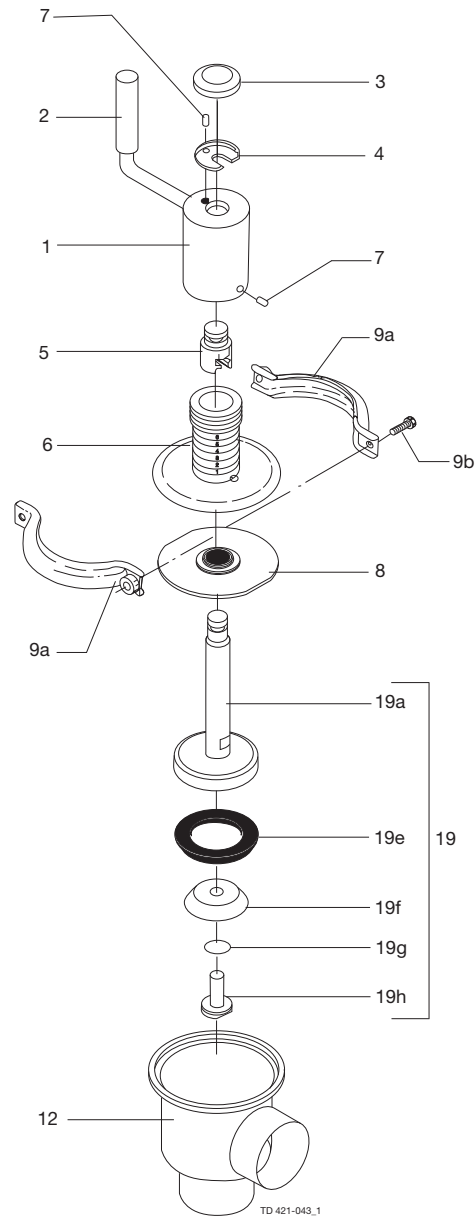

Not manufactured anymore