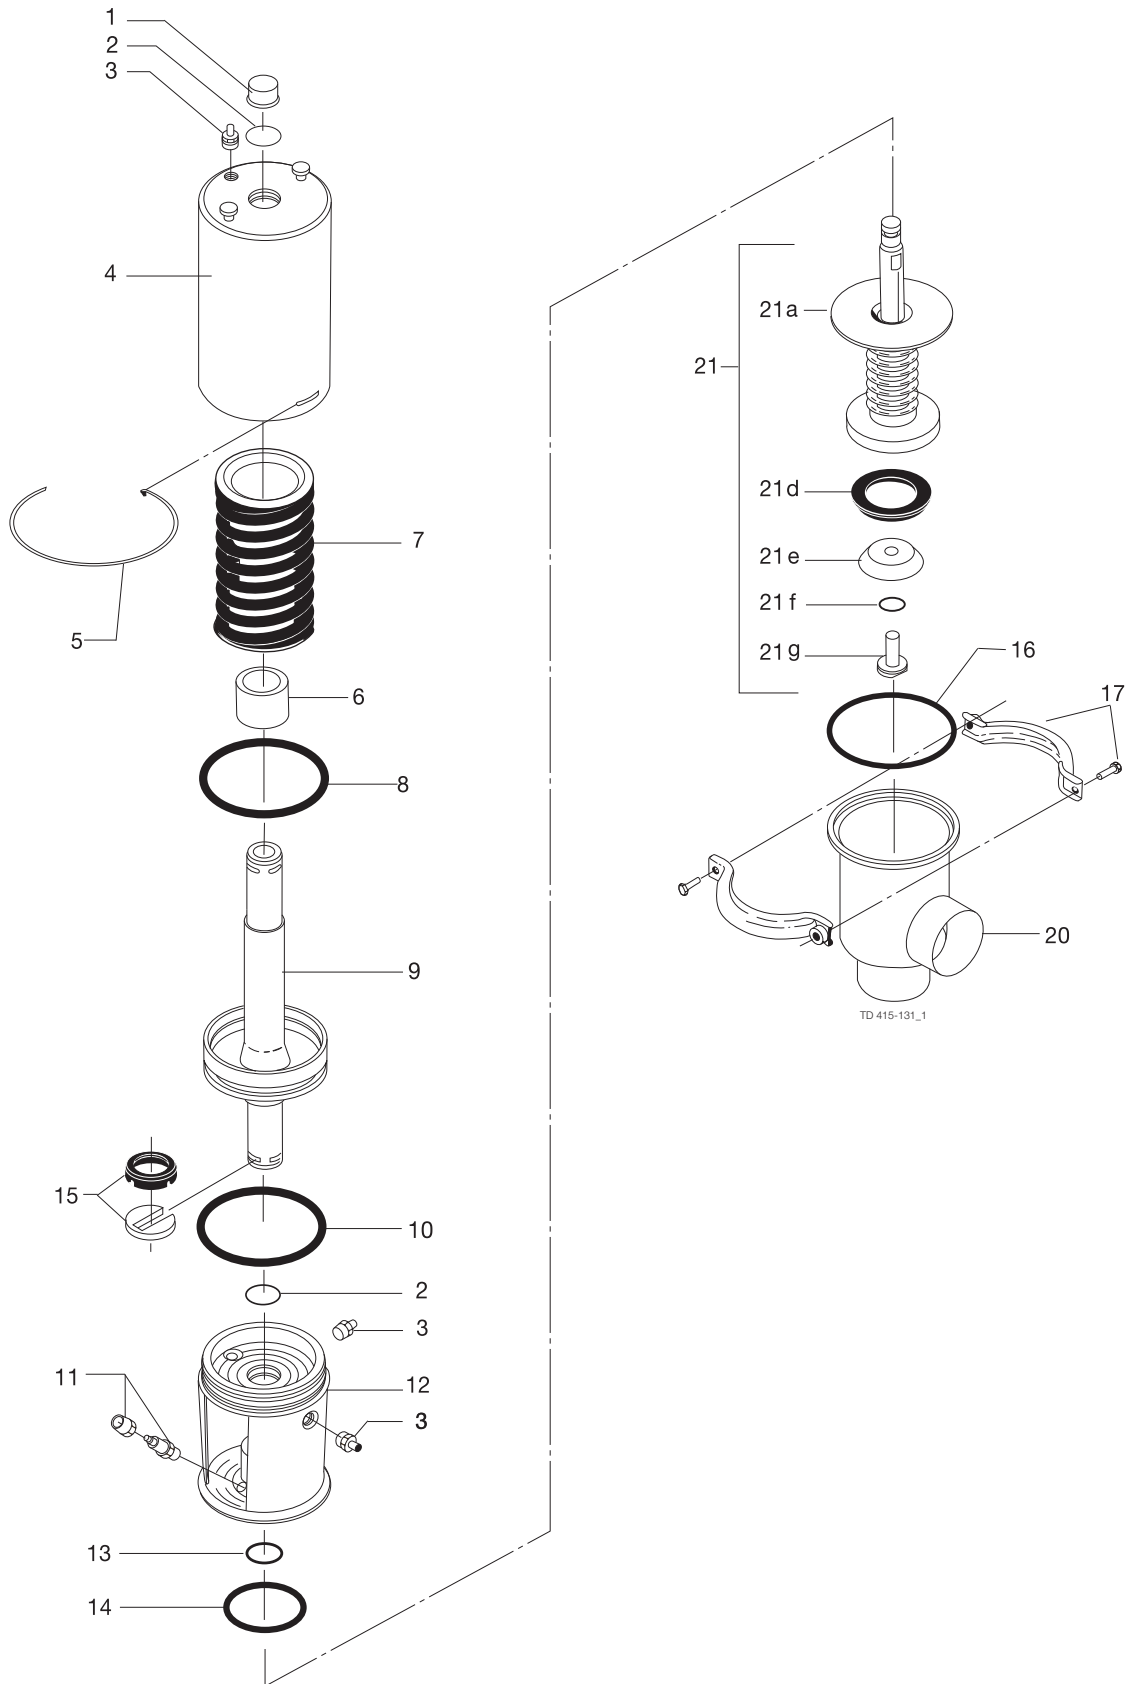

Not manufactured anymore

Pos	Qty	Denomination	DN 40	DN 50	DN 65
			38 mm	51 mm	63.5 mm
Valve plug					
21	1	Plug, complete EPDM (standard) (period 9911-)	9612585304	9612585305	9612585306
	1	Plug, complete NBR (period 9911-)	9612585310	9612585311	9612585312
	1	Plug, complete FPM (period 9911-)	9612585316		
	1	Plug, single, complete EPDM (period 9512-9910)			
	1	Plug, single, complete NBR (period 9512-9910)			
	1	Plug, single, complete FPM (period 9512-9910)			
	1	Plug, single, complete PTFE (period 9512-9910)			
	1	Plug, double, complete EPDM (period 9512-9910)			
	1	Plug, double, complete NBR (period 9512-9910)			
	1	Plug, double, complete FPM (period 9512-9910)			
	1	Plug, double, complete PTFE (period 9512-9910)			
21a	1	Stem, single (period 9911-)	9612585204	9612585205	9612585206
	1	Stem, single (period 9512-9910)			
	1	Stem, double (period 9512-9910)			
21d ♦	1	Plug seal, EPDM (standard)			
	1	Plug seal, NBR			
	1	Plug seal, FPM			
	1	Plug seal, PTFE			
21e	1	Washer	3135303571	3135303581	3135303591
21f ♦	1	O-ring, EPDM (standard)			
	1	O-ring, NBR			
	1	O-ring, FPM			
	1	O-ring, PTFE			
21g	1	Screw	3135303621	3135303621	3135303621
			DN 40	DN 50	DN 65
			38 mm	51 mm	63.5 mm

Service kit for actuator

□ **Service kit** 9611920255 9611920255 9611920255

Service kit for product wetted parts, standard

♦ **Service kit EPDM** 9611920322 9611920326 9611920330
♦ **Service kit NBR** 9611920323 9611920327 9611920331
♦ **Service kit FPM** 9611920324 9611920328 9611920332
♦ **Service kit PTFE** 9611920325 9611920329 9611920333

Parts marked with □♦ are included in the service kit.

Recommended spare parts: service kits.