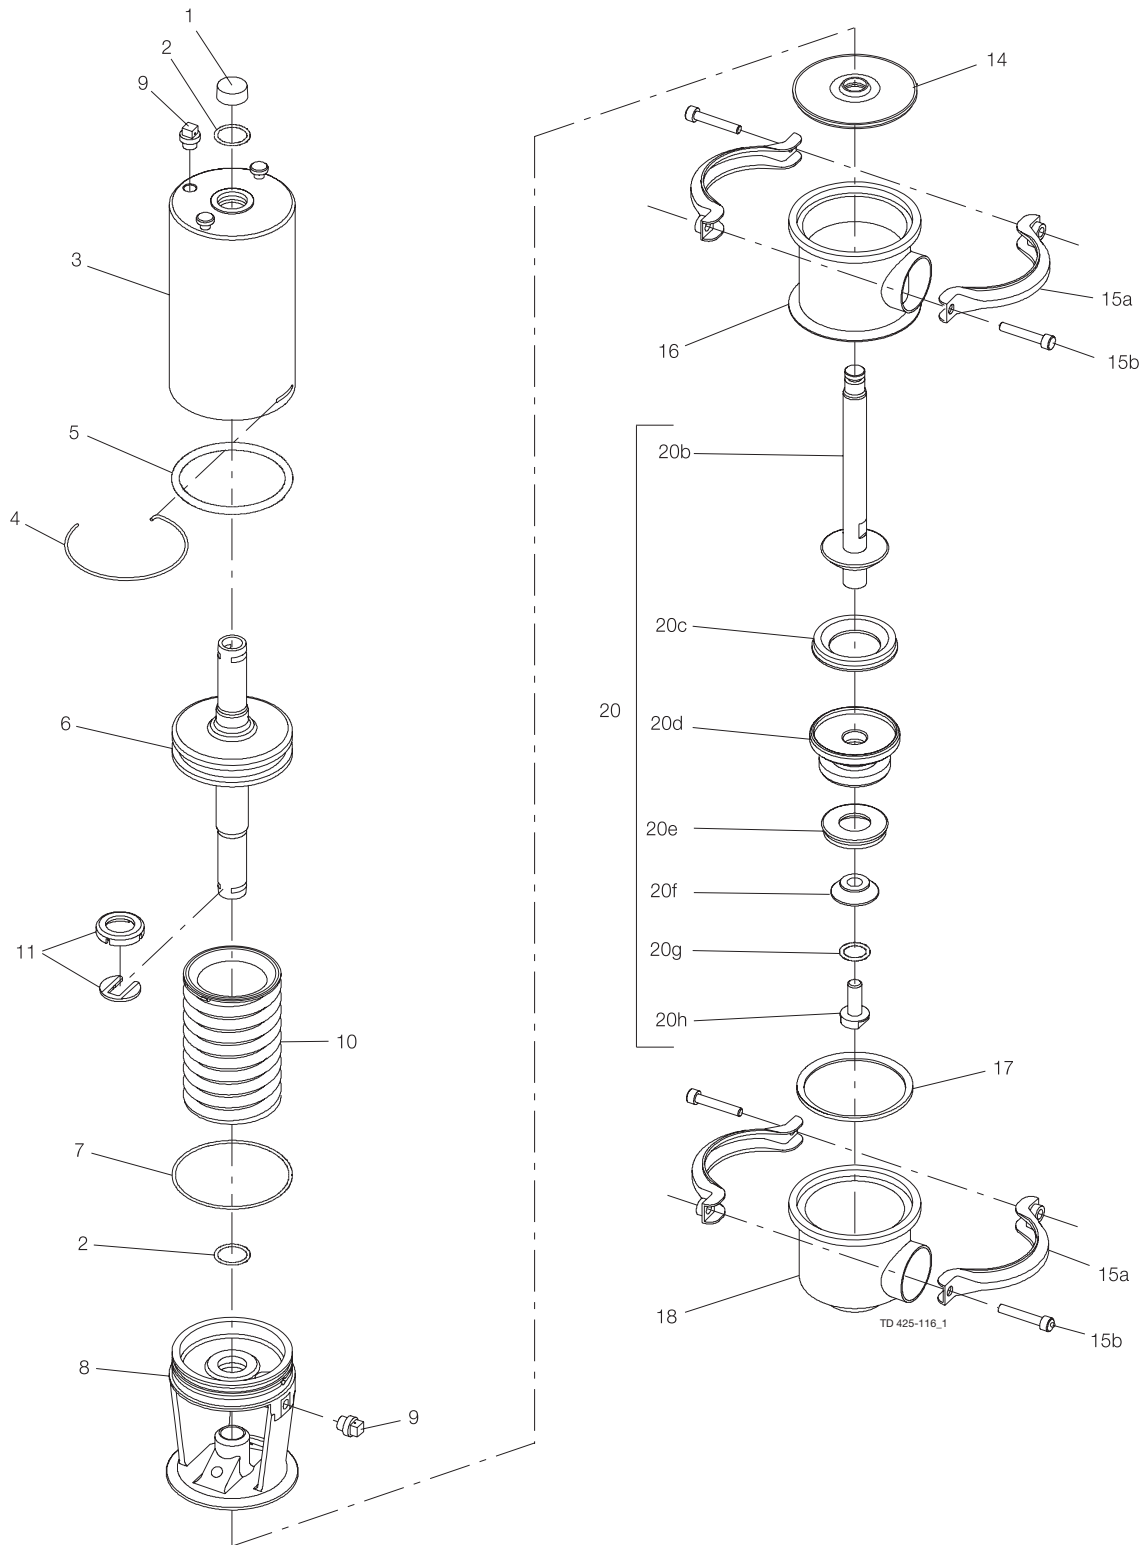

Alternative stem seal

Actuator

Pos	Qty	Denomination	DN 40	DN 50	DN 65	76 mm	DN 80	DN 100
			38 mm	51 mm	63.5 mm			101.6 mm
		Actuator, -1, complete	9613854001	9613854001	9613854001	9613854101	9613854101	9613854101
		Actuator, -2, complete	9613854002	9613854002	9613854002	9613854102	9613854102	9613854102
		Actuator, -3, complete	9613854003	9613854003	9613854003	9613854103	9613854103	9613854103
1	1	Cap	3180105256	3180105256	3180105256	3180105255	3180105255	3180105255
2	2	O-ring	22340625	22340625	22340625	22340649	22340649	22340649
3	1	Cylinder	3135301391	3135301391	3135301391	3135301851	3135301851	3135301851
4	1	Lock Wire	3135301511	3135301511	3135301511	3135301891	3135301891	3135301891
5	1	O-ring	22340174	22340174	22340174	22340175	22340175	22340175
6	1	Piston, -1, -2	3135306211	3135306211	3135306211	3135306191	3135306191	3135306191
	1	Piston, -3	3135306212	3135306212	3135306212			
7	1	O-ring	9611990396	9611990396	9611990396	22340617	22340617	22340617
8	1	Bonnet	3135301331	3135301331	3135301331	3135301901	3135301901	3135301901
9*	2	Plug						
10*	1	Spring assembly, standard (black)	3135306251	3135306251	3135306251	3135306221	3135306221	3135306221
	1	Spring assembly with extra strong spring (white)	3135306252	3135306252	3135306252	3135306222	3135306222	3135306222
11	1	Clip, complete (period 84.08-)	3135307931	3135307931	3135307931	3135307932	3135307932	3135307932

* Only for actuator -1 and -2.

Valve body part