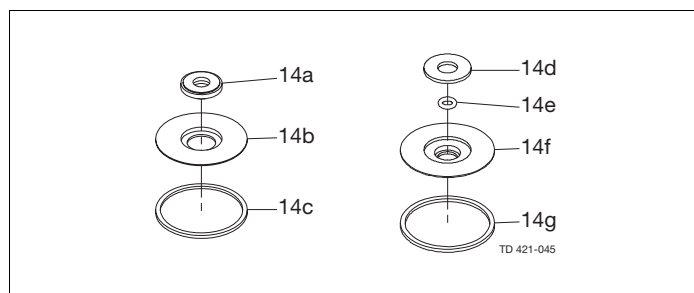

Special lip seal

Parts for FEP lip seal