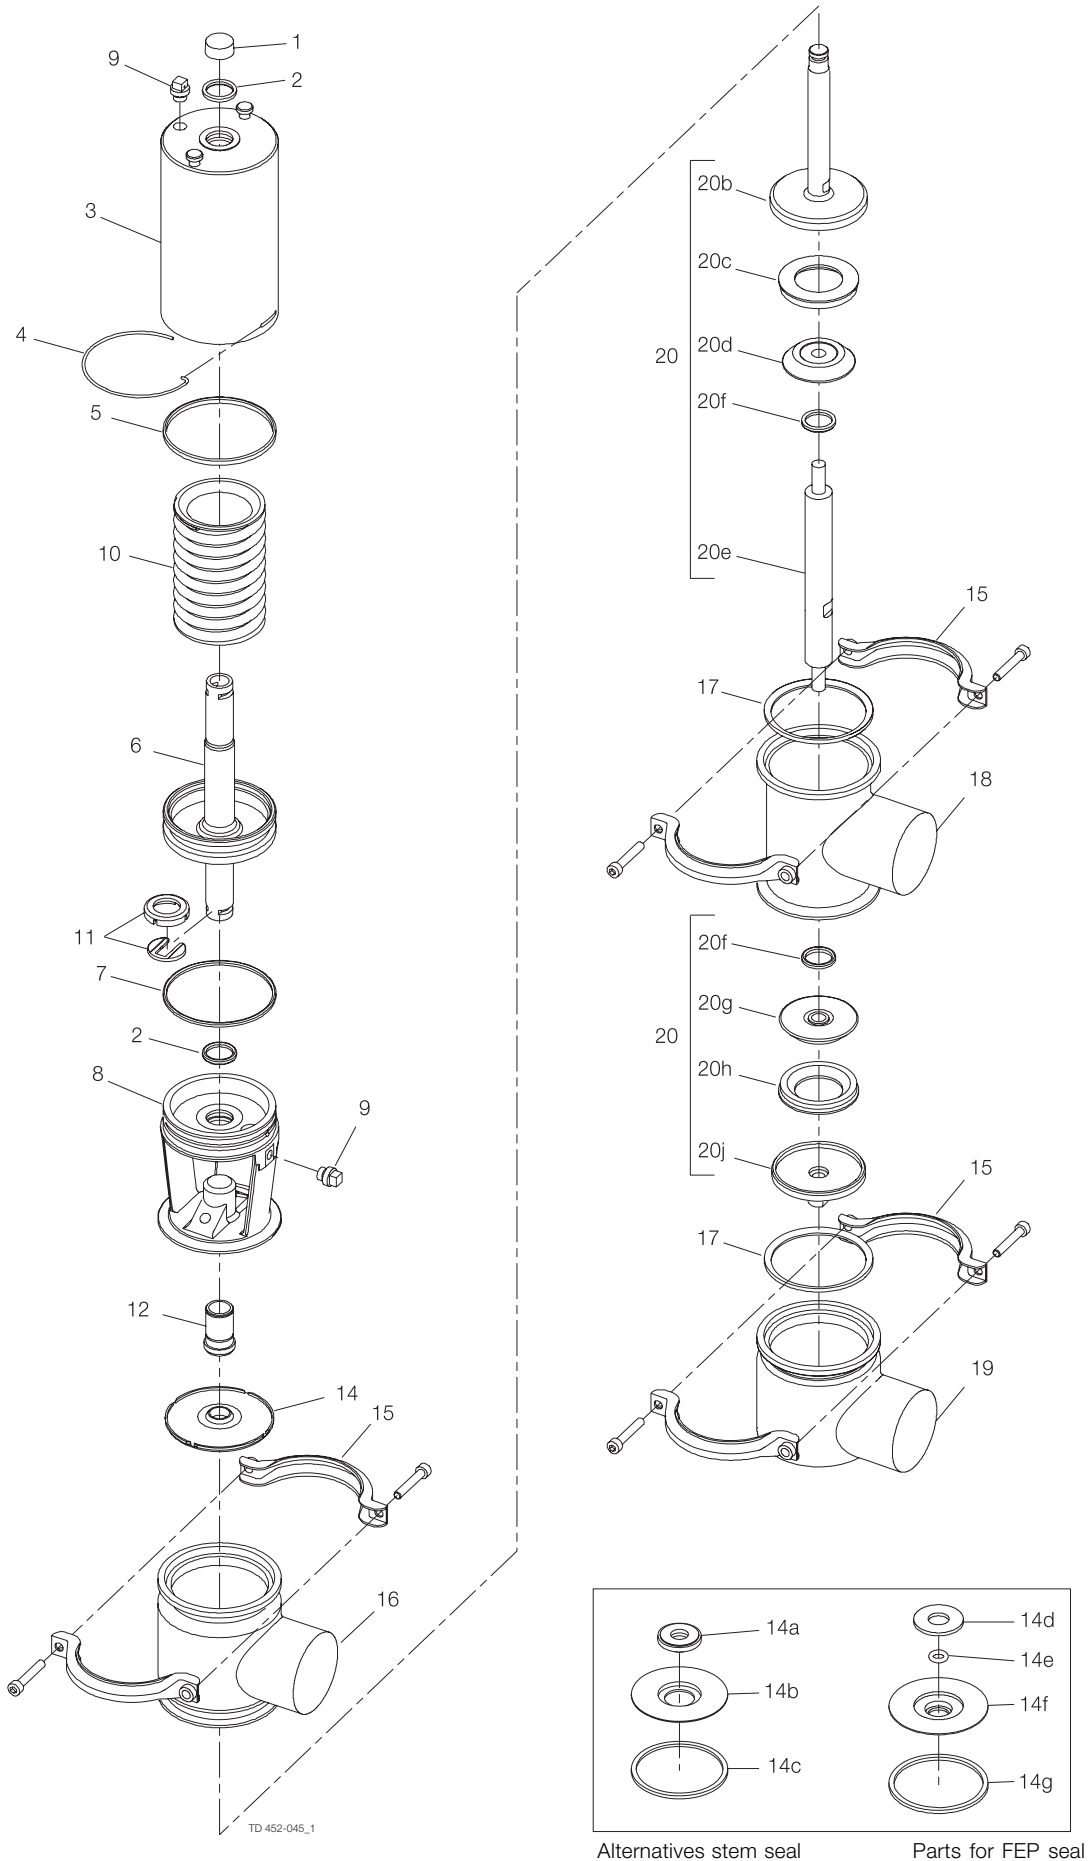

Not manufactured anymore

Alternatives

Pos	Qty	Denomination	DN 50 DN/OD 51	DN 65 DN/OD 63.5	DN/OD 76	DN 80	DN 100 DN/OD 101.6
Stem seal							
14	1	Lip seal kit, EPDM (standard)	9611920078	9611920078	9611920142	9611920142	9611920142
	1	Lip seal kit, NBR	9611920079	9611920079	9611920143	9611920143	9611920143
	1	Lip seal kit, FPM	9611920080	9611920080	9611920144	9611920144	9611920144
14a ○	1	Lip seal, EPDM					
	1	Lip seal, NBR					
	1	Lip seal, FPM					
14b	1	Plate	9612280501	9612280501	9612308701	9612308701	9612308701
14c ○	1	Seal ring, EPDM					
	1	Seal ring, NBR					
	1	Seal ring, FPM					
Stem seal							
14d	1	Washer	3135304521	3135304521	3135304522	3135304522	3135304522
14e ○	1	O-ring FEP/Silicone					
14f	1	Holder	3135304531	3135304531	3135304541	3135304541	3135304541
14g ○	1	Seal ring, PTFE					
Pos	Qty	Denomination	DN 50 DN/OD 51	DN 65 DN/OD 63.5	DN/OD 76	DN 80	DN 100 DN/OD 101.6
Valve body with 0.8 RA finish inside							
16	1	Valve body, upper, 1 port ISO	9612616103	9612577803	9612616503		9612577903
	1	Valve body, upper, 1 port DIN	9612616203	9612616303		9612616603	9612616403
	1	Valve body, upper, 2 ports ISO	9612616104	9612577804	9612616504		9612577904
	1	Valve body, upper, 2 ports DIN	9612616204	9612616303		9612616604	9612616404
18	1	Valve body, middle, 1 port ISO			3135300562		
	1	Valve body, middle, 1 port DIN		9612094703		9612094803	9612094903
	1	Valve body, middle, 2 ports ISO					3135300583
	1	Valve body, middle, 2 ports DIN	9612094604	9612094704		9612094804	
19	1	Valve body, lower, 2 ports ISO	3135305837	3135305847	3135305857		3135305867
	1	Valve body, lower, 2 ports DIN	9612322203	9612322303		9612322403	9612322503
	1	Valve body, lower, 3 ports ISO	3135305838	3135305848	3135305858		3135305868
	1	Valve body, lower, 3 ports DIN	9612322204	9612322304		9612322404	9612322504
Valve plug with 0.8 RA finish							
20		Plug, complete EPDM (standard)	9612649801	9612649802	9612649803	9612649804	9612649805
		Plug, complete NBR	9612649806	9612649807	9612649808	9612649809	9612649810
		Plug, complete FPM	9612649811	9612649812	9612649813	9612649814	9612649815
20b	1	Stem upper		3135310073	3135310074	9612629802	
20d	1	Washer upper	3135310102		3135310104	3135310104	
20e	1	Middle stem	9612578306	31353578307	9612578308	9612578309	9612578310
20g	1	Washer lower	3135310102	9612584902	3135310104	961210104	
20j	1	Stem lower	9612578505	9612578506	9612578507	9612578507	9612578508
Pos	Qty	Denomination	DN 50 DN/OD 51	DN 65 DN/OD 63.5	DN/OD 76	DN 80	DN 100 DN/OD 101.6

Service kit for actuator

□ Service kit 9611920969 9611920969 9611920970 9611920970 9611920970

Service kit for product wetted parts, standard

♦ Service kit EPDM 9611920934 9611920937 9611920940 9611920940 9611920946
♦ Service kit NBR 9611920935 9611920938 9611920941 9611920941 9611920947
♦ Service kit FPM 9611920936 9611920939 9611920942 9611920942 9611920948

Service kit for special lip seal

○ Service kit EPDM 9611920949 9611920953 9611920957 9611920961 9611920965
○ Service kit NBR 9611920950 9611920954 9611920958 9611920962 9611920966
○ Service kit FPM 9611920951 9611920955 9611920959 9611920963 9611920967
○ Service kit FEP 9611920952 9611920956 9611920960 9611920964 9611920968

Parts marked with □ or ○ included in the service kits.

Recommended spare parts: Service kits.