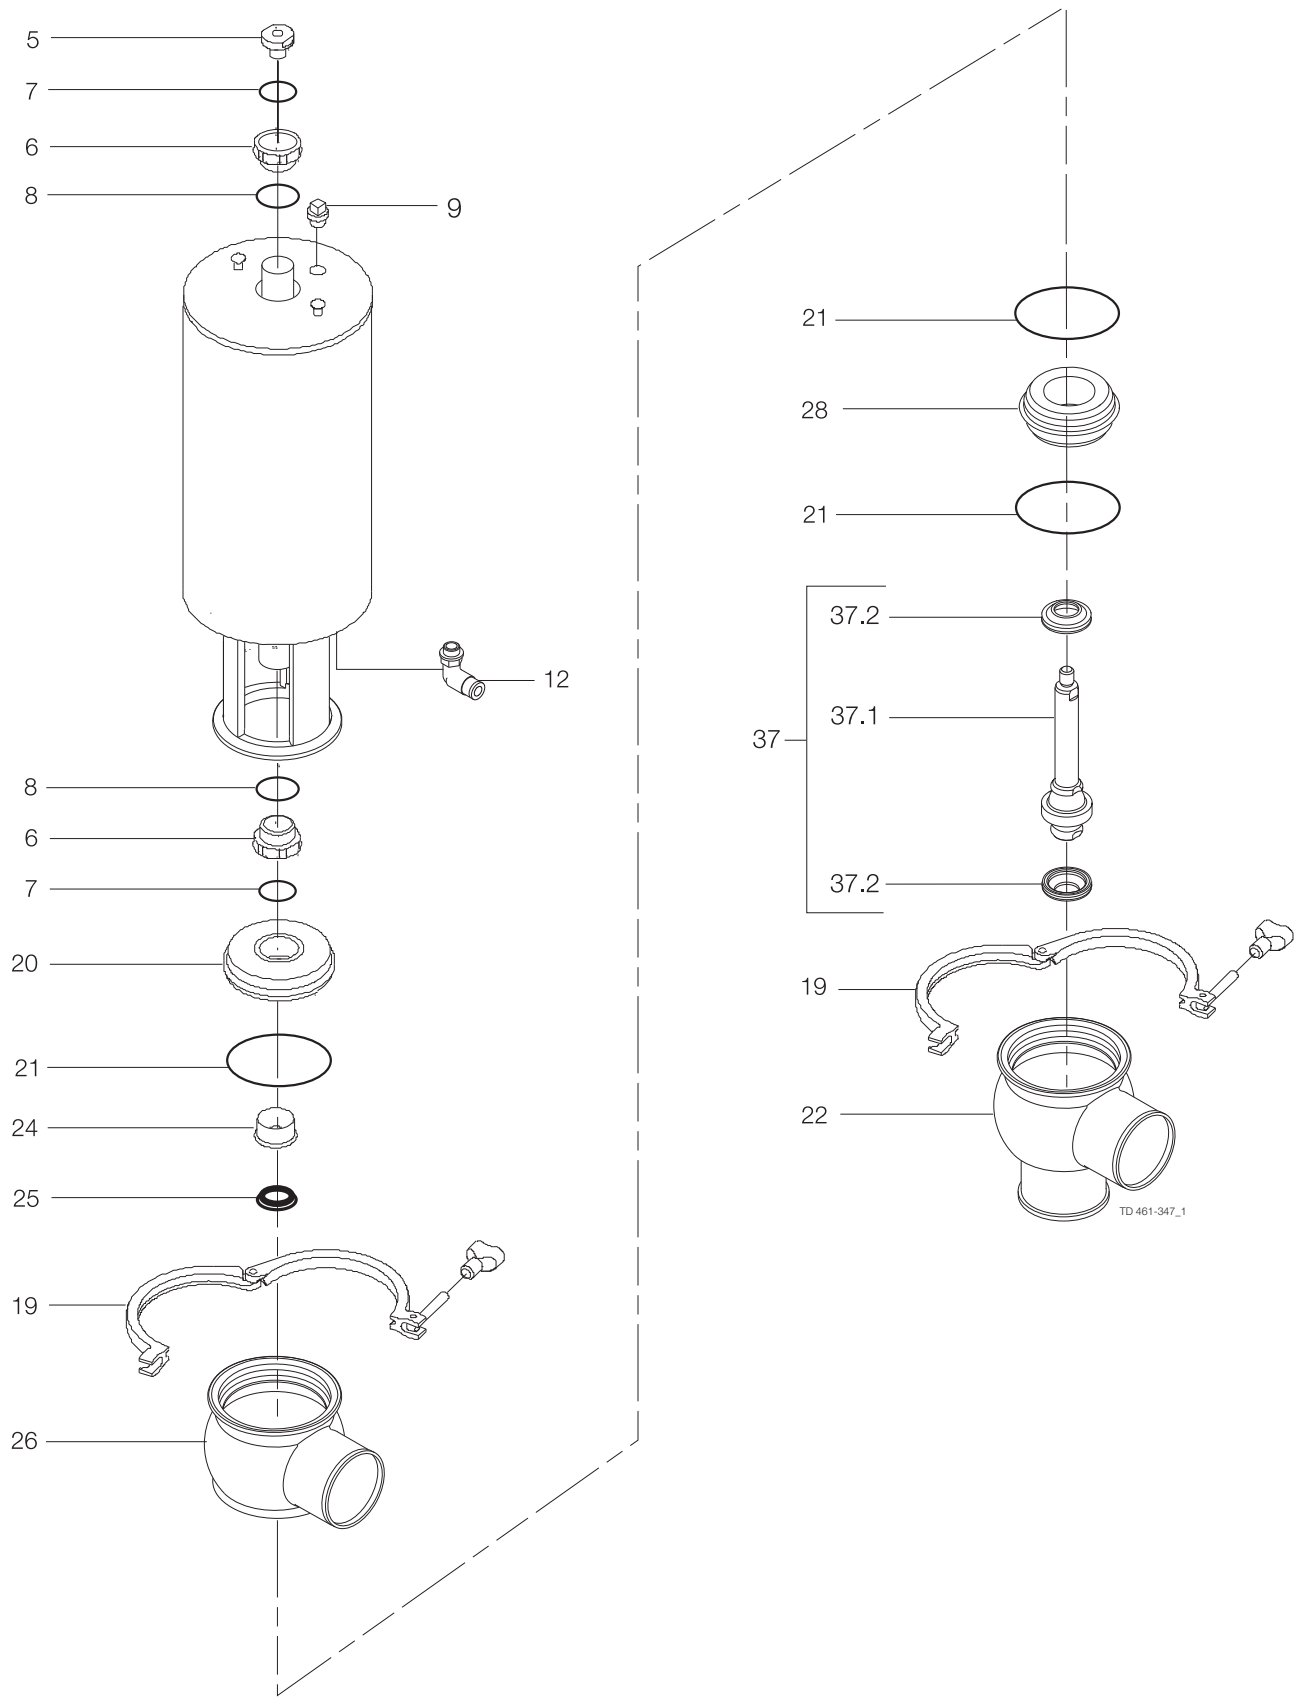

Parts marked with □ are included in the service kits (actuator).

Parts marked with ♦ are included in the service kits (product wetted parts).

Recommended spare parts: Service kits.

Pos	Qty	Denomination	1½"	2"	2½"	3"	4"
Actuator							
		Actuator, complete (NO)	9613154846	9613154847	9613154848	9613154849	9613154850
		Actuator, complete (NC)	9613154851	9613154852	9613154853	9613154854	9613154855
		Actuator, complete (A/A)	9613154856	9613154857	9613154858	9613154859	9613154860
5	1	Adapter, plastic (- 0115)					
	1	Adapter, steel (0115 - 0518)					
	1	Adapter, steel (0518 -)	9615344701	9615344701	9615344701	9615344701	9615344701
6	□ 2	Bushing					
7	□ 2	O-ring					
8	□ 2	O-ring					
9	1	Plug	9613414101	9613414101	9613414101	9613414101	9613414101
12	1(2)	Air fitting	9611994682	9611994682	9611994682	9611994682	9611994682
Clamp							
19	2	Clamp	9612939316	9612939317	9612939318	9612939319	9612939320
Bonnet							
20	1	Bonnet	9613127102	9613127103	9613127104	9613127105	9613127106
21	♦ 3	O-ring, EPDM (standard)					
	3	O-ring, HNBR					
	3	O-ring, FPM					
24	1	Bushing	9613125002	9613125002	9613125002	9613125002	9613125002
25	♦ 1	Lip seal, EPDM (standard)					
	1	Lip seal, HNBR					
	1	Lip seal, FPM					
Seat							
28	1	Seat	9613127502	9613127503	9613127504	9613127505	9613127506
Valve Body							
26	1	Valve body, upper, 1 ports, clamp	9613161503	9613161505	9613161507	9613161509	9613161511
	1	Valve body, upper, 2 ports, clamp	9613161504	9613161506	9613161508	9613161510	9613161512
	1	Valve body, upper, 1 ports, welding ends	9613139315	9613139317	9613139319	9613139321	9613139323
	1	Valve body, upper, 2 ports, welding ends	9613139316	9613139318	9613139320	9613139322	9613139324
22	1	Valve body, lower, 2 ports, clamp	9613161603	9613161605	9613161607	9613161609	9613161611
	1	Valve body, lower, 3 ports, clamp	9613161604	9613161606	9613161608	9613161610	9613161612
	1	Valve body, lower, 2 ports, welding ends	9613139515	9613139517	9613139519	9613139521	9613139523
	1	Valve body, lower, 3 ports, welding ends	9613139516	9613139518	9613139520	9613139522	9613139524
Valve Plug							
37	1	Plug, change-over, complete	9613161802	9613161803	9613161804	9613161805	9613161806
37.1	1	Plug, change-over	9613157501	9613157601	9613157701	9613157801	9613157901
37.2♦	2	Plug seal, PTFE					
			1½"	2"	2½"	3"	4"