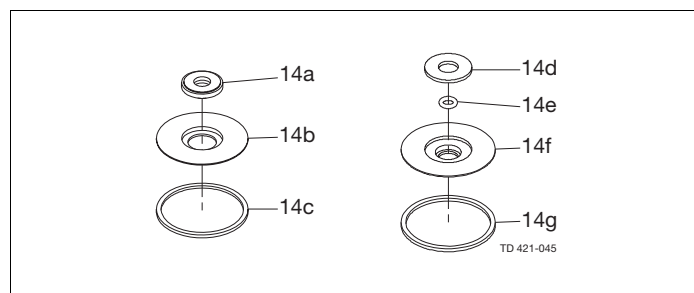

Alternative stem seal

Special lip seal

Parts for FEP lip seal