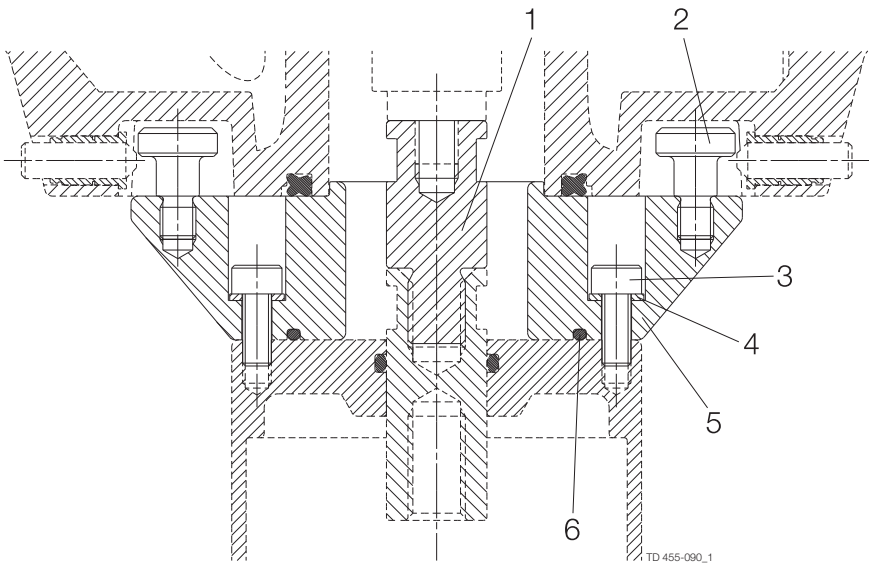

Adapter for ThinkTop, cpl.

Pos	Qty	Denomination	9612947601
1	1	Extension	9612947801
2	2	Pin	9612947501
3	2	Screw	9611994403
4	2	Washer	9611994404
5	1	Adapter	9612947301
6	1	O-ring	9611994402