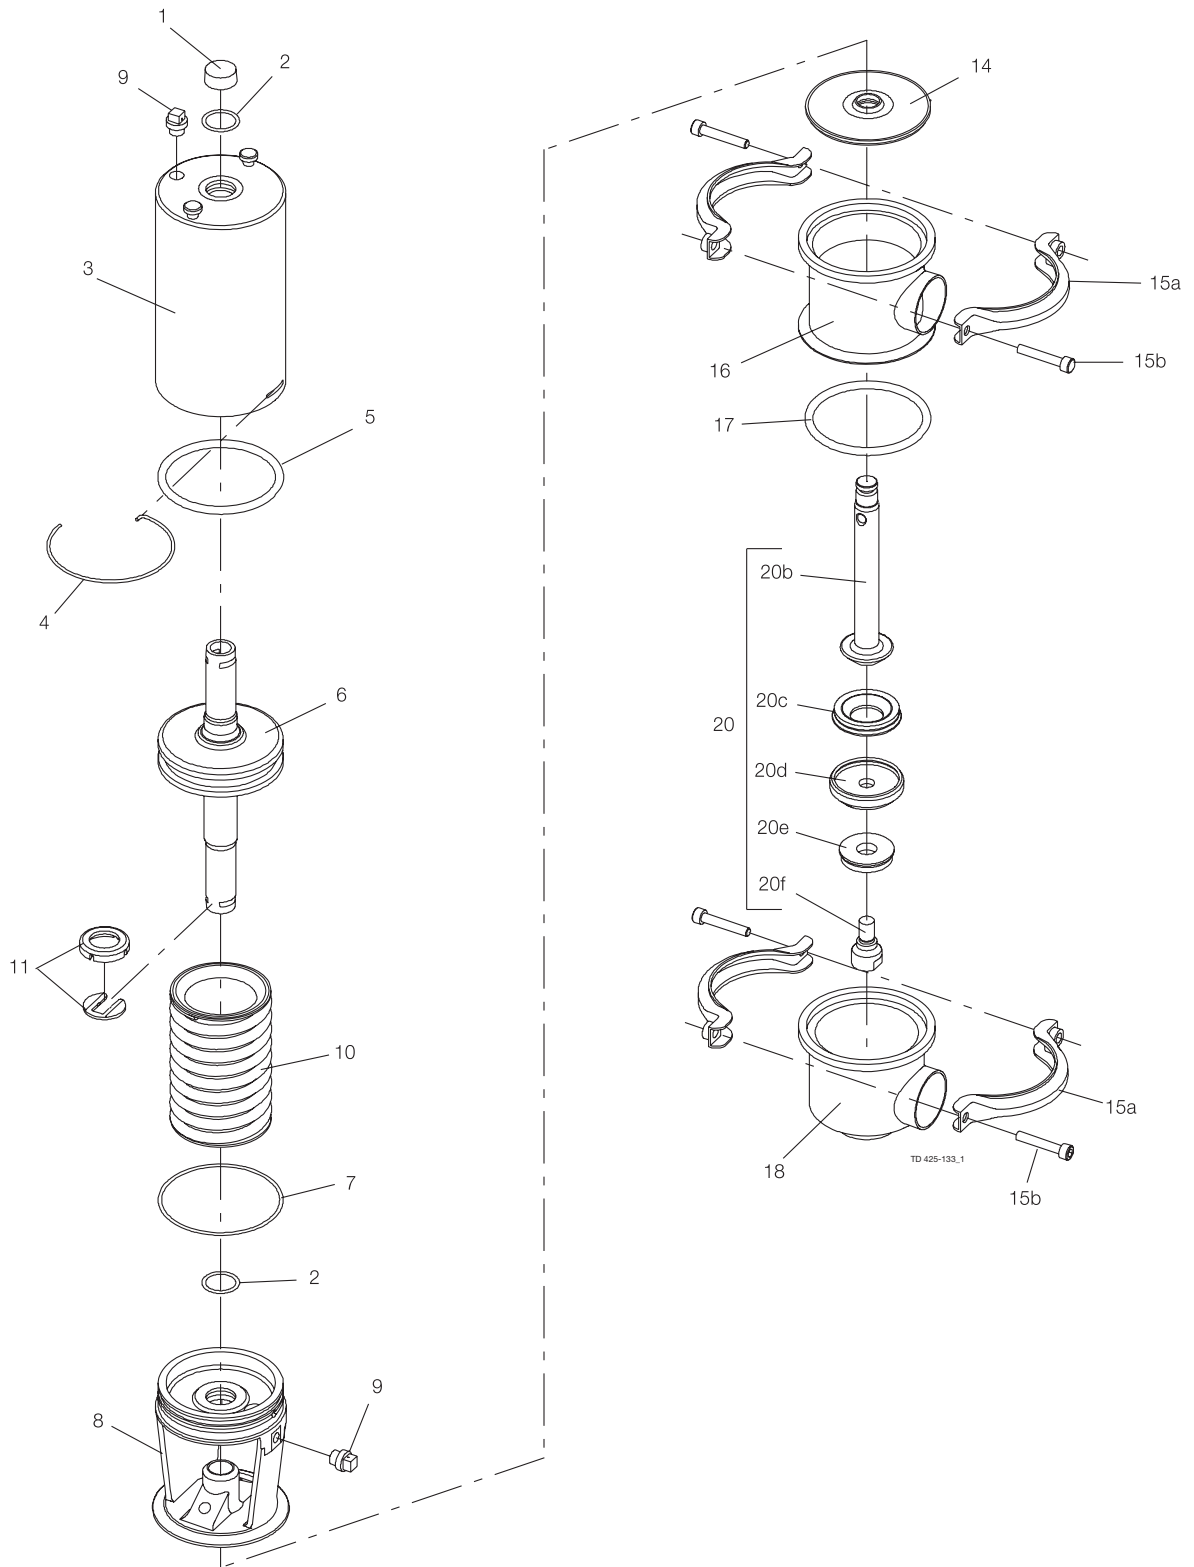

Alternative stem seal

Alternatives

Pos	Qty	Denomination	DN 25 25 mm
Stem seal			
14	1	Lip seal kit, EPDM (standard)	9611920078
	1	Lip seal kit, NBR	9611920079
	1	Lip seal kit, FPM	9611920080
14a ○	1	Lip seal, EPDM	9612280601
	1	Lip seal, NBR	9612280602
	1	Lip seal, FPM	9612280603
14b	1	Plate	9612280503
14c ○	1	Seal ring, EPDM	3135301281
	1	Seal ring, NBR	3135301282
	1	Seal ring, FPM	3135301283
Stem seal			
14d	1	Washer	3135304521
14e ○	1	O-ring FEP/Silicone	9611992909
14f	1	Holder	3135304531
14g ○	1	Seal ring, PTFE	3135304511
			DN 25 25 mm

Service kit for actuator

□ Service kit 9611920008

Service kit for product wetted parts, standard

♦ Service kit EPDM 9611920542
♦ Service kit NBR 9611920543
♦ Service kit FPM 9611920544

Service kit for special lip seal

○ Service kit EPDM 9611920545
○ Service kit NBR 9611920546
○ Service kit FPM 9611920547
○ Service kit FEP 9611920548

Parts marked with □♦○ are included in the service kits.

Recommended spare parts: Service kits.