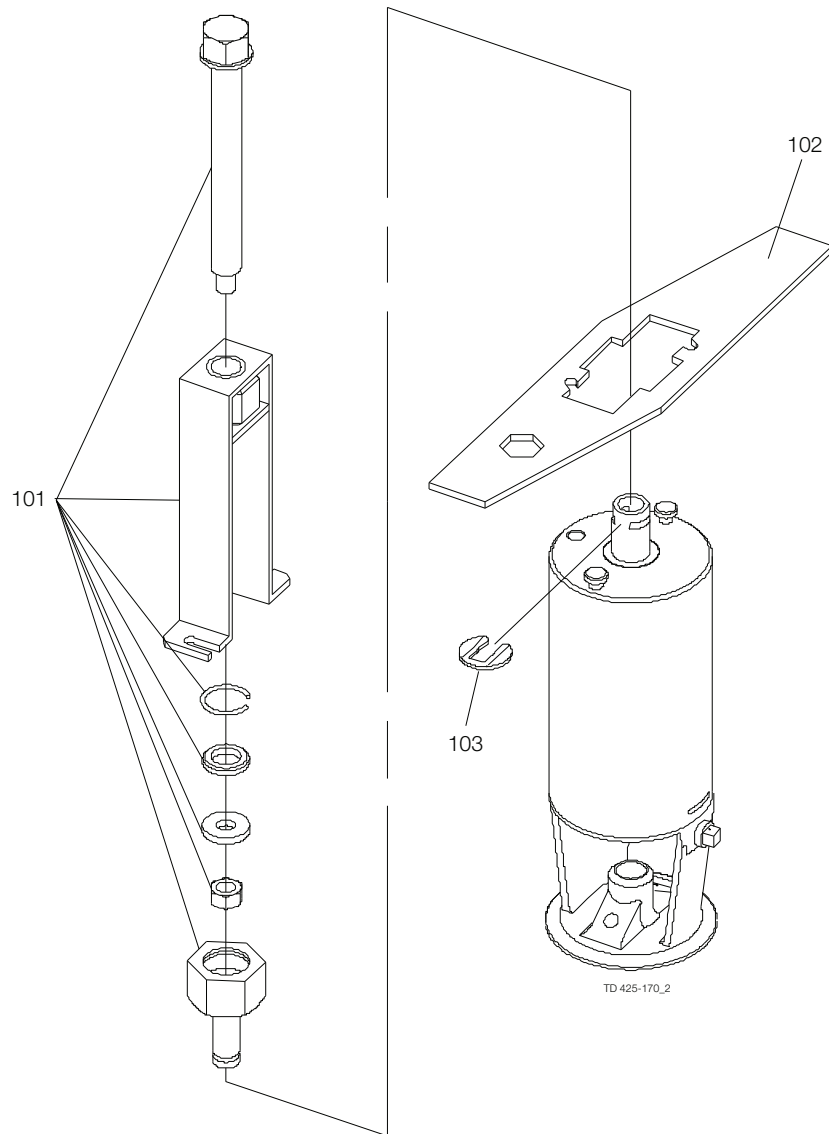

Not manufactured anymore

Pos	Qty	Denomination	
101	1	Lifting tool complete, SRC	3135308001
102	1	Turning tool	3135302191
103	1	Clip	3135307301

900095/0