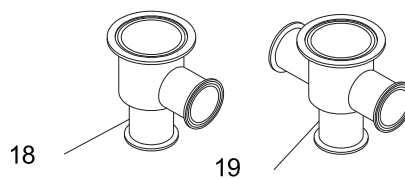

Pos	Qty	Denomination	1 1/2"	2"	2 1/2"	3"	4"
1L	1	Actuator, 10/20, long	751681	751681	751681	751681	751391
	1	Actuator, 30, long	751823	751823	751823	751823	751719
1M	1	Mid position actuator/short	750792	750792	750792	750792	N/A
1S	1	actuator, short, 10/20, short	750318	750318	750318	750318	750496
	1	Actuator, 30, short	750043	750043	750043	750043	751987
1HPS	1	HP actuator,short			751994	751994	
1HPL	1	HP actuator,long			750496	750496	
2S	1	Stem protector, Short	750583	750583	750583	750583	750583
2A	1	Stem protector, long	N/A	N/A	N/A	N/A	751035
2B	1	Stem protector o ring	N/A	N/A	N/A	N/A	750330
2C	1	Stem protector, spacer	N/A	N/A	N/A	N/A	751019
2L	1	Stem protector, long	750577	750577	750577	750577	N/A
2S	1	Stem protector, Short	750583	750583	750583	750583	750577
3L	1	Yoke, long	751684	751684	751684	751684	751901
3S	1	Yoke, short	750224	750224	750224	750224	751076
4	2	Seal retainer	751680	751680	751680	751680	751680
5	2	V-packing	755461	755461	755461	755461	755461
5A	2	O-ring to replace v packing	751232	751232	751232	751232	751232
6	1	Packing retainer	751659	751659	751659	751659	751659
7	1	End cap	751682	751682	751682	751682	751010
8	1	Red caplug	750568	750568	750568	750568	750568
9	1	Vent plug (not shown)	181256	181256	181256	181256	181256
10	11	Lockwasher	189962	189962	189962	189962	189962
11	7	Screw	189773	189773	189773	189773	189798
12	4	Screw	189723	189723	189723	189723	189723
13	1	O-ring stem, BUNA	755370	755370	755370	755370	755452
	1	O-ring stem, EPDM	750132	750132	750132	750132	751956
	1	O-ring stem, SFY	750077	750077	750077	750077	751957
14	1	O-ring	755356	755356	755356	755356	755356
15	2	O-ring	755388	755388	755388	755388	755388
16	1	O-ring	751747	751747	751747	751747	751747
17	1	Nylon lock pin	750338	750338	750338	750338	750338
18	1	Body , Lower 2 ports clamp	770026	770478	770844	770846	770736
	1	Body , Lower 2 ports weld	771004	770824	770784	770833	772221
19	1	Body , Lower 3 ports clamp	770003	770489	770863	770878	770965
	1	Body , Lower 3 ports weld	771059	770464	770815	770814	772672
20	1	Body gasket, BUNA	750376	750376	750385	750391	755421
	1	Body gasket, EPDM	750383	750383	750390	750400	750686
	1	Body gasket, SFY	750382	750382	750389	750398	750738
21	1	Clamp	270266	270266	270267	212211	212209
27L	1	Stem , BUNA, long	770241	770244	770247	770250	771509
	1	Stem, EPDM, long	771442	770962	771335	770967	778310
	1	Stem , SFY, long	771177	771169	770785	770809	778311
27S	1	Stem LP , BUNA, short	9634055829	9634055830	9634055831	9634055832	N/A
	1	Stem LP , EPDM, short	773147	772835	773136	772833	N/A
	1	Stem LP SFY, short	773158	9634050983	773137	773142	N/A
28L	1	Stem, TR long	770259	770263	770265	770267	771506
	1	Stem, TR2 long		9634053890	9634051876	963054117	9634050172
28S	1	Stem, TR Short	770338	770343	770349	770354	N/A
	1	Stem, TR2 short	9634052007	9634054775	9634052001	9634052008	773235
29U	1	Seat, TR Upper	750943	750943	750947	751268	750906
	1	Seat, TR2 Upper	752096	9634050833	752100	752102	752104
29L	1	Seat, TR Lower	751525	750943	750947	751268	750906
	1	Seat, TR2 Lower	9634050833	9634050833	752100	752102	752104
30	1	Body , upper 2 ports clamp	770491	770494	770510	770528	770724
	1	Body , upper 2 ports weld		770506	778372	771533	
31	1	Body , upper 3 ports clamp	770493	770504	770517	770530	772719
	1	Body , upper 3 ports weld					
32	1	Stem bushing	763362	763362	763362	763362	762528
33	1	Seal retaining washer	750361	750361	750361	750361	750360
			1 1/2"	2"	2 1/2"	3"	4"
□		Non TR Service Kit Buna	9613990327	9613990327	9613990508	9613990330	9613990333
□		Non TR Service Kit EPDM	9613990328	9613990328	9613990509	9613990331	9613990334
□		Non TR Service Kit SFY	9613990329	9613990329	9613990510	9613990332	9613990335
◆		TR Service Kit Buna	9613990106	9613990109	9613990112	9613990115	9613990118
◆		TR Service Kit EPDM	9613990107	9613990110	9613990113	9613990116	9613990119
◆		TR Service Kit SFY	9613990108	9613990111	9613990114	9613990117	9613990120
○		TR2 Service Kits Buna	9613990575	9613990578	9613990581	9613990584	9613990587
○		TR2 Service Kits EPDM	9613990576	9613990579	9613990582	9613990585	9613990588
○		TR2 Service Kits SFY	9613990577	9613990580	9613990583	9613990586	9613990589