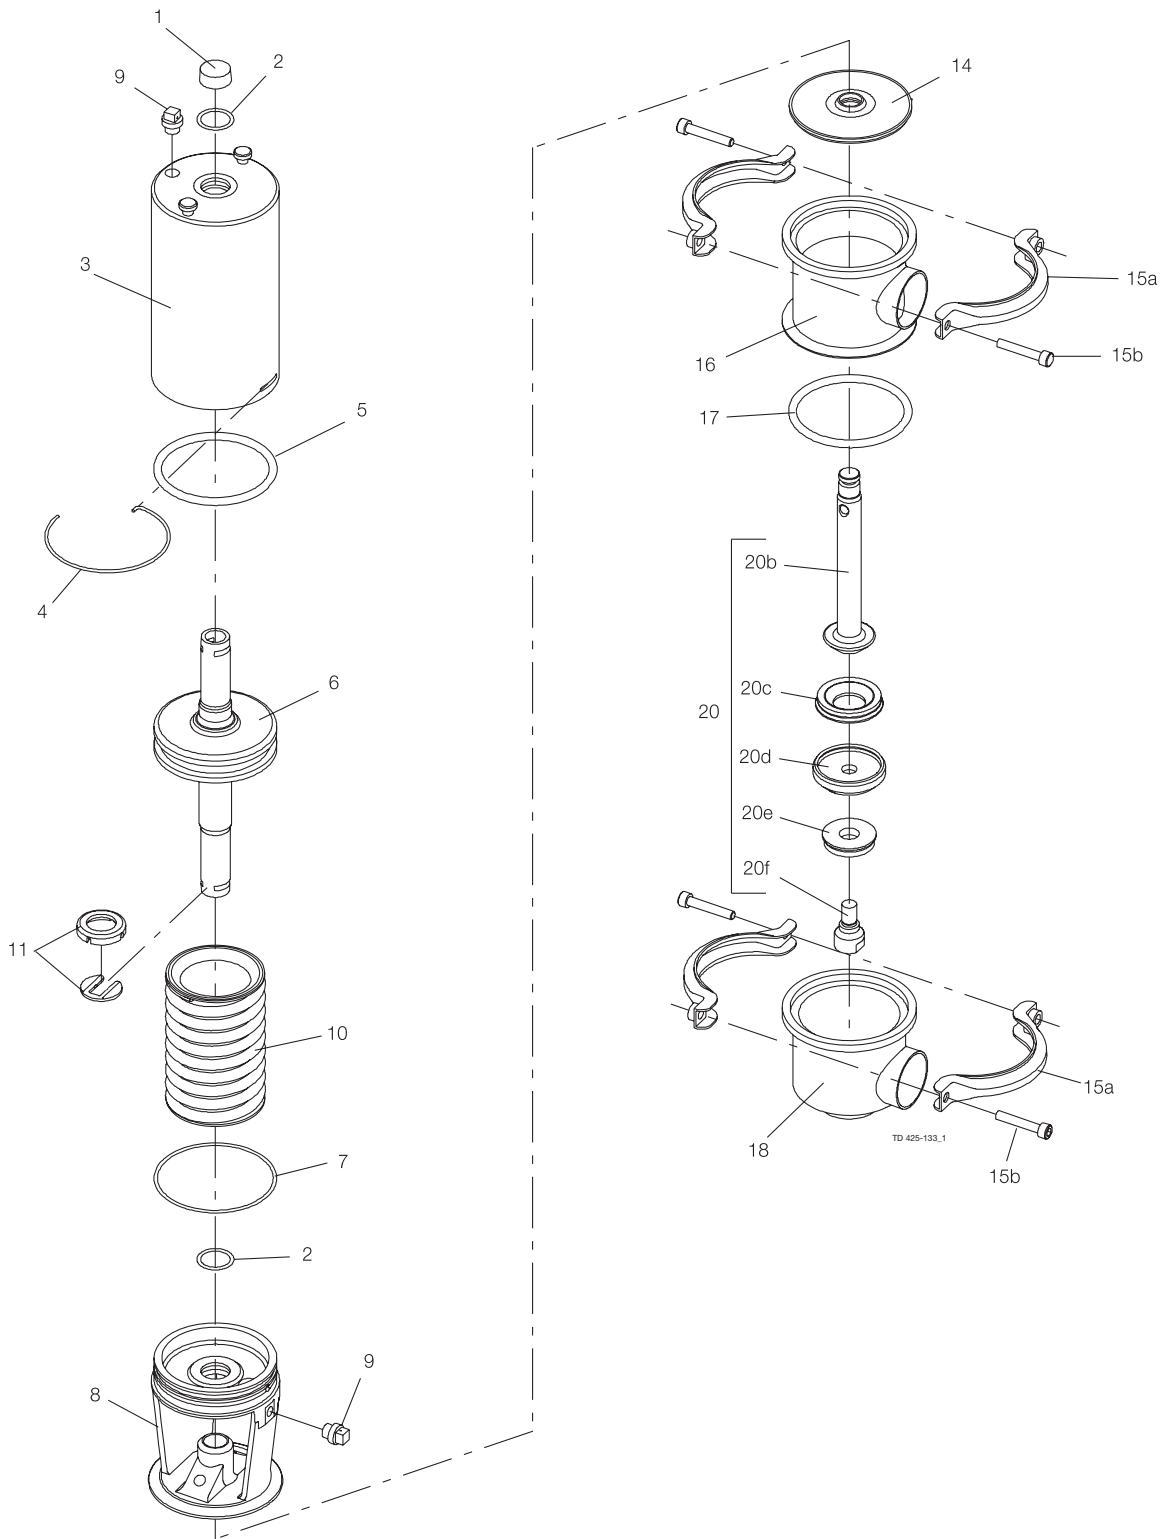

Parts marked with □♦○ are included in the service kits

Recommended spare parts: Service kits.

Alternative stem seal

Pos	Qty	Denomination	DN 25 25 mm
		Actuator, -1, complete	9613854001
		Actuator, -2, complete	9613854002
		Actuator, -3, complete	9613854003
1	1	Cap	3180105256
2	□ 2	O-ring	22340625
3	1	Cylinder	3135301391
4	□ 1	Lock Wire	3135301511
5	□ 1	O-ring	22340174
6	1	Piston, -1, -2	3135306211
	1	Piston, -3	3135306212
7	□ 1	O-ring	9611990396
8	1	Bonnet	3135301331
9*	2	Plug	
10*	1	Spring assembly, standard (black)	3135306251
11	□ 1	Clip, complete	3135307931