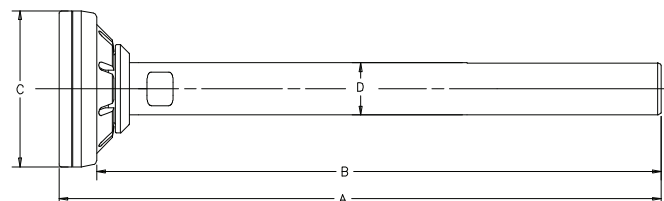

TR Plug

Series	Size	Part Number (19TR/TR2)	A	B	C	D
761	2	19TR-1306-2-316L	6 59/64	6 15/32	2 1/16	3/4
761	2 1/2	19TR-1306-2 1/2-316L	7 19/32	7 1/16	2 35/64	3/4
761	3	19TR-1306-3-316L	8 3/32	7 37/64	3 1/16	3/4