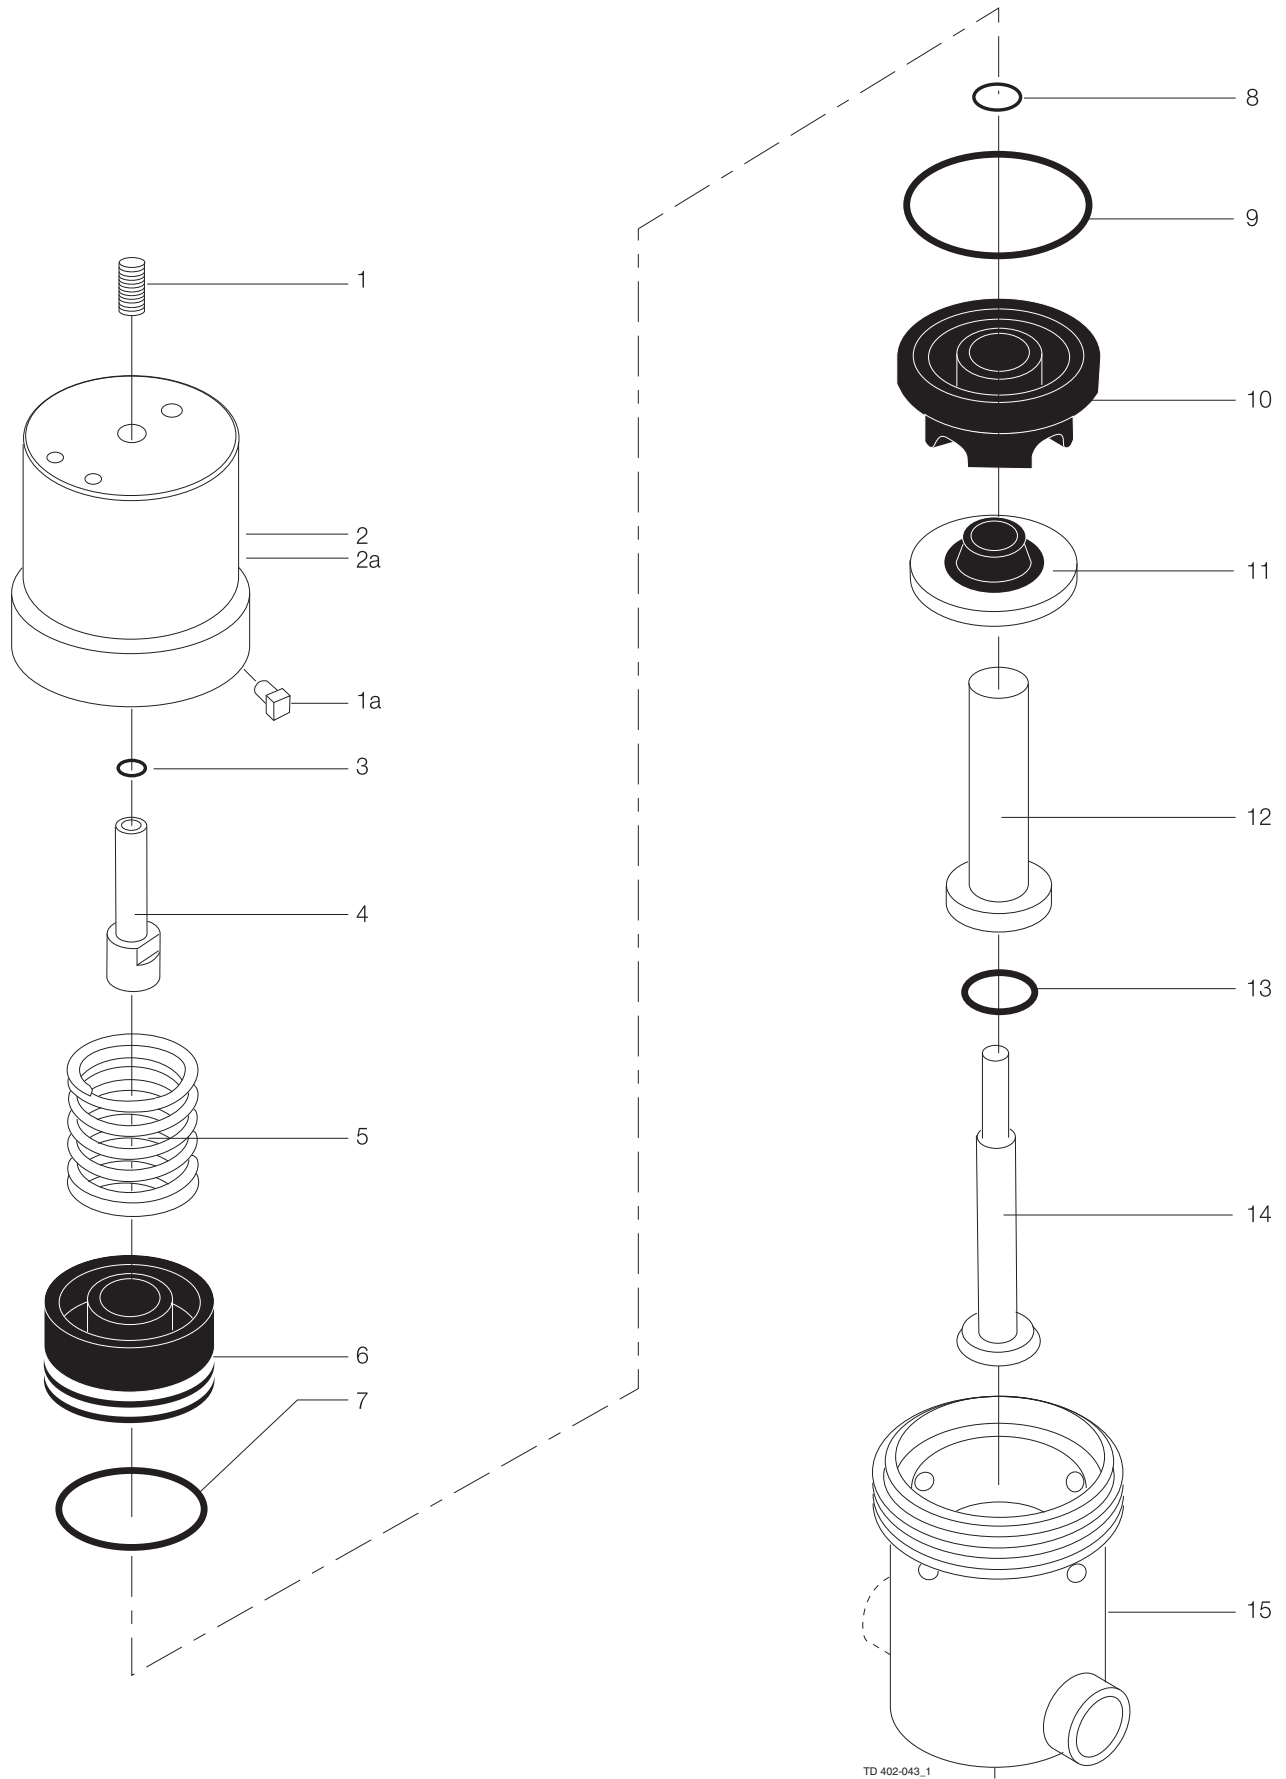

TD 402-043_1

Pos	Qty	Denomination	25 mm
1	1	Pointed screw	9611990217
1a	1	Plug	
2	1	Air cylinder, Stainless steel (standard)	9612081401
2a	1	Air cylinder, noryle	
3	□	O-ring, NBR	9611990038
4	1	Nut	9611402441
5	1	Spring	9611990410
6	1	Piston	9611402433
7	□	O-ring, NBR	9611990039
8	□	O-ring, NBR	9611990049
9	□	O-ring, NBR	9611990022
10	1	Bottom piece	9611402432
11	♦	Lip seal, NBR (standard)	9611403100
	1	Lip seal, EPDM	9611403101
	1	Lip seal, FPM	9611403102
12	1	Hollow spindle	9611402435
13	♦	O-ring, NBR (standard)	9611990040
	1	O-ring, EPDM	9611990554
	1	O-ring, FPM	9611990045
14	1	Valve spindle	9611402489
15	1	L-Valve house	9611402428
	1	T-Valve house	9611402521

---

25 mm

Service Kit for Actuator

□	Service kit	9611924001

Service Kit for Product wetted parts

♦	Service kit, NBR	9611924002
♦	Service kit, EPDM	9611924003
♦	Service kit, FPM	9611924004

Parts marked with □♦ are included in the service kits.

Recommended spare parts: Service kits.