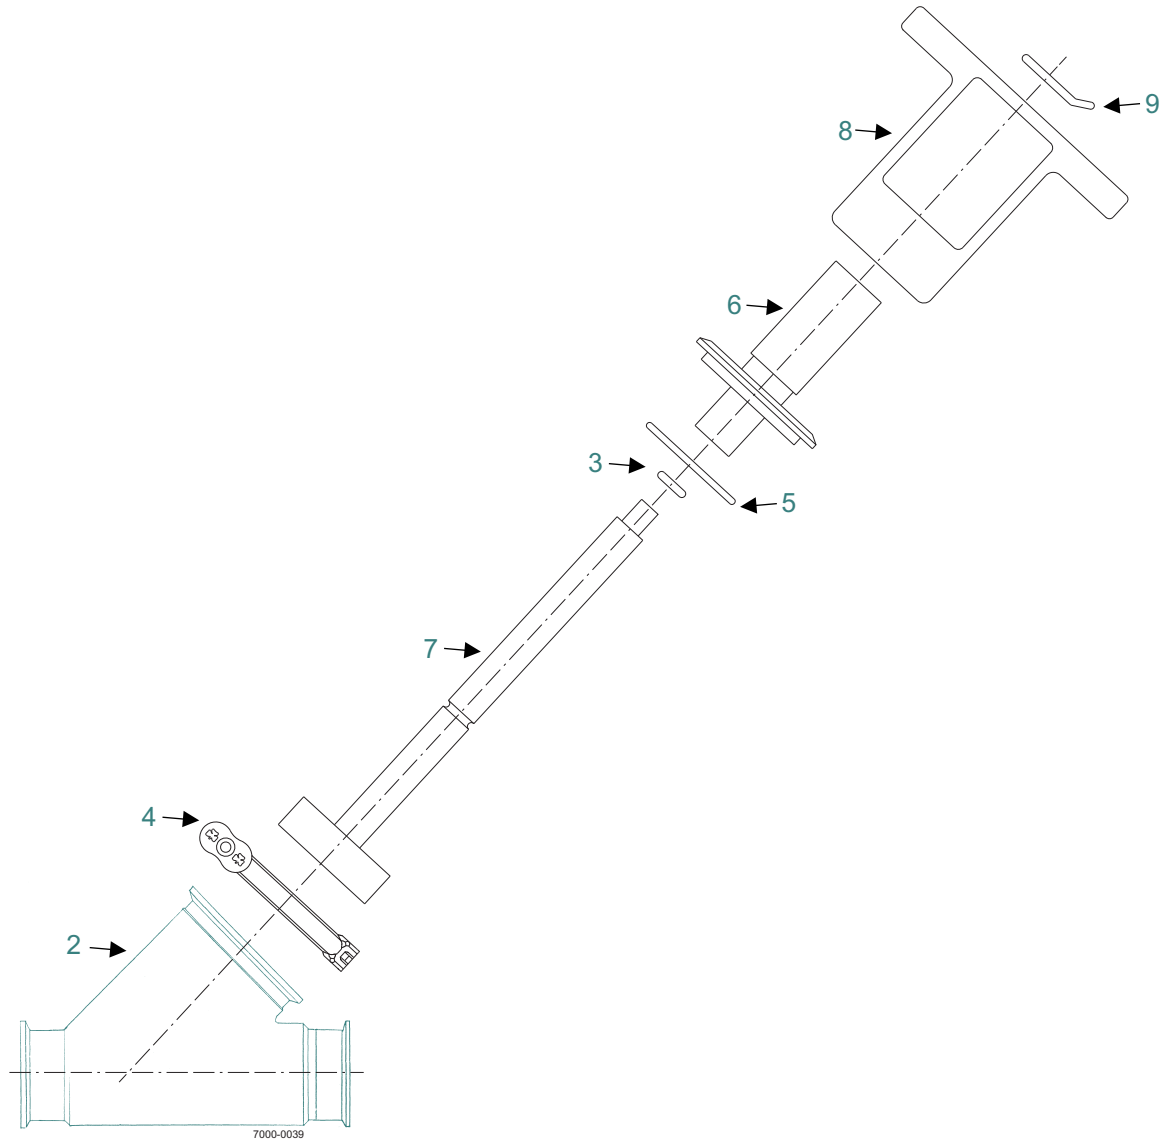

Pos	Qty	Denomination	1"	1 1/2"	2"	2 1/2"	3"	4"
2	1	Body	NA	NA	NA	NA	NA	NA
3	1	O ring, BUNA	299056	299057	299057	299057	299060	299060
	1	O ring, SFY	290011	290010	290010	290010	290161	NA
4	1	Body Clamp	621057	212197	212198	212199	212211	NA
5	1	Gasket, BUNA	299317	298454	298455	298456	298360	299320
6	1	Bonnet	621061	622163	623356	623356	625746	NA
7	1	Stem, BUNA	620076	620113	620125	620160	620168	620177
	1	Stem, SFY	620074	620110	620121	620159	620164	620176
8	1	Handle	720756	722115	722115	724287	726356	726356
9	1	Lock Clip	628530	628531	628531	628531	628531	628531

Parts marked with ◻♦ are included in the service kits.

Table 2. 60YR-Size-02H-316-Mat'l