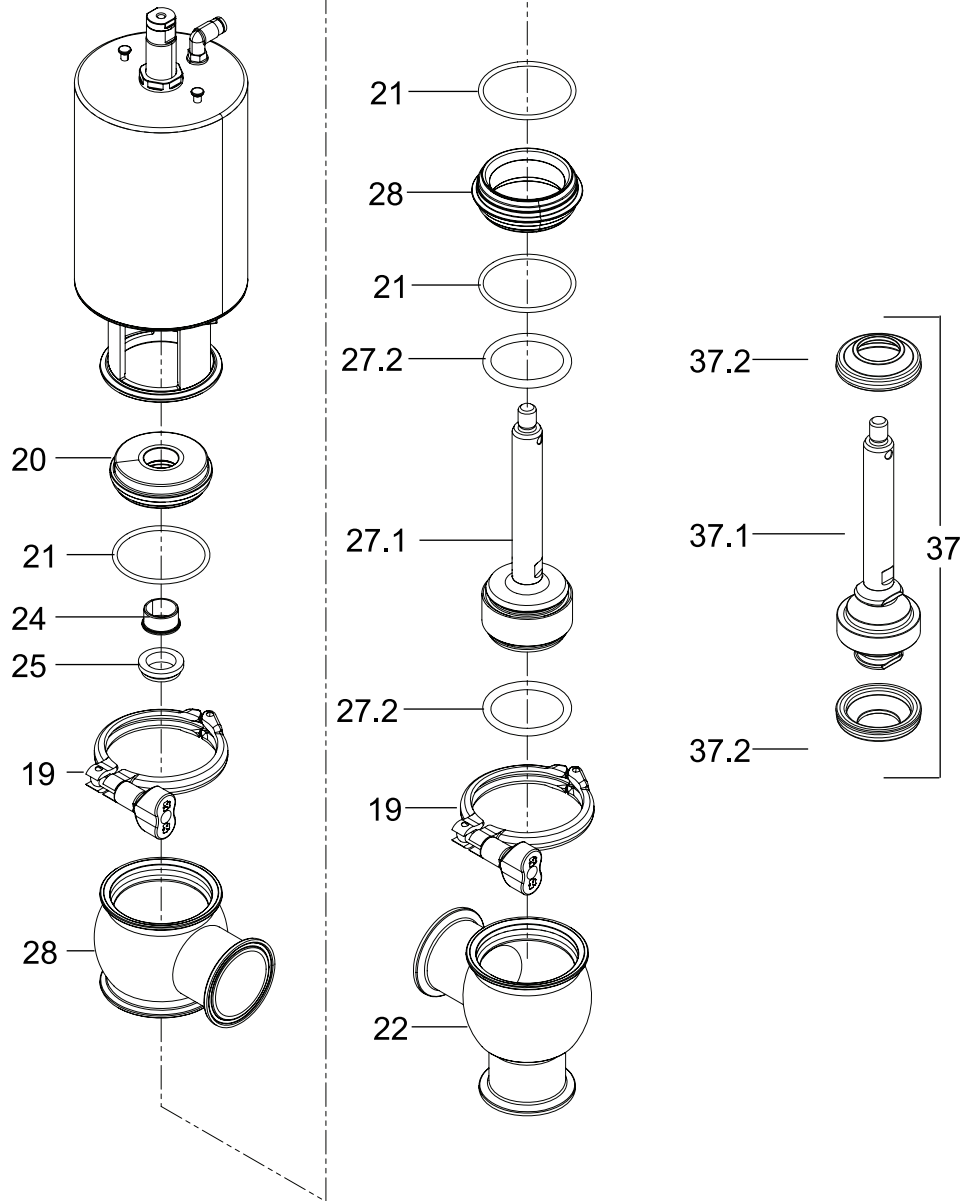

Maintainable Actuator
Refer to actuator spares

Single seat valves

Unique SSV, Flo-diversion valve

Pos	Qty	Denomination	1 1/2"	2"	2 1/2"	3"
19	2	Clamp	9612939316	9612939317	9612939318	9612939319
20	1	Bonnet	9613127102	9613127103	9613127104	9613127105
21 □	3	O-Ring, EPDM				
	3	O-Ring, HNBR				
	3	O-Ring, FPM				
		O-Ring, Set (10 pcs.), EPDM	9614059422	9614059425	9614059428	9614059431
		O-Ring, Set (10 pcs.), HNBR	9614059423	9614059426	9614059429	9614059432
		O-Ring, Set (10 pcs.), FPM	9614059424	96140594267	9614059430	9614059433
24	1	Bushing	9613125002	9613125002	9613125002	9613125002
25 □	2	Lip Seal, EPDM				
	2	Lip Seal, HNBR				
	2	Lip Seal, FPM				
		Lip Seal, Set (10 pcs.), EPDM				
		Lip Seal, Set (10 pcs.), HNBR				
		Lip Seal, Set (10 pcs.), FPM				
28	1	Seat, Upper	9613127502	9613127503	9613127504	9613127505
26	1	Valve Body, Upper, 1 port, clamp	9634095550	9613161505	9613161507	9613161509
22	1	Valve Body, Lower, 2 port, clamp	9634095549	9613161505	9613161507	9613161509
27	1	Valve Plug - Elastomer (STD), ISO, complete, EPDM	9613127702	9613127703	9613127704	9613127705
	1	Valve Plug - Elastomer (STD), ISO, complete, HNBR	9613127714	9613127153	9613127716	9613127717
	1	Valve Plug - Elastomer (STD), ISO, complete, FPM	9613127726	9613127127	9613127728	9613127729
27.1	1	Valve Plug - Elastomer (STD), ISO	9613140002	9613140003	9613140004	9613140005
27.2□	2	Valve Plug - Elastomer seal, EPDM				
	2	Valve Plug - Elastomer seal, HNBR				
	2	Valve Plug - Elastomer seal, FPM				
		Valve Plug - Elastomer seal, set (10 pcs.) EPDM	9614059404	9614059407	9614059410	9614059413
		Valve Plug - Elastomer seal, set (10 pcs.) HNBR	9614059405	9614059408	9614059411	9614059414
		Valve Plug - Elastomer seal, set (10 pcs.) FPM	9614059406	96140594089	9614059412	9614059415
37	1	Valve Plug - TR2 (Optional) Complete	9613155502	9613155503	9613155504	9613155505
37.1	1	Valve Plug - TR2 (Optional)	9613155401	9613155502	9613155403	9613155404
37.2□	2	Valve Plug Seal, PTFE TR2				
		Valve Plug seal, set (10 pcs.) PTFE TR2	9614059449	9614059450	9614059451	9614059452

Parts marked with □ are included in the service kits.

		1 1/2"	2"	2 1/2"	3"
□	Service Kit, EPDM	9611926580	9611926581	9611926582	9611926583
□	Service Kit, HNBR	9611926586	9611926587	9611926588	9611926590
□	Service Kit, FPM	9611926592	9611926593	9611926594	9611926595
□	Service Kit, TR2 W/EPDM	9611926633	9611926634	9611926635	9611926636
□	Service Kit, TR2 W/HNBR	9611926638	9611926639	9611926640	9611926641
□	Service Kit, TR2 W/FPM	9611926643	9611926644	9611926645	9611926646