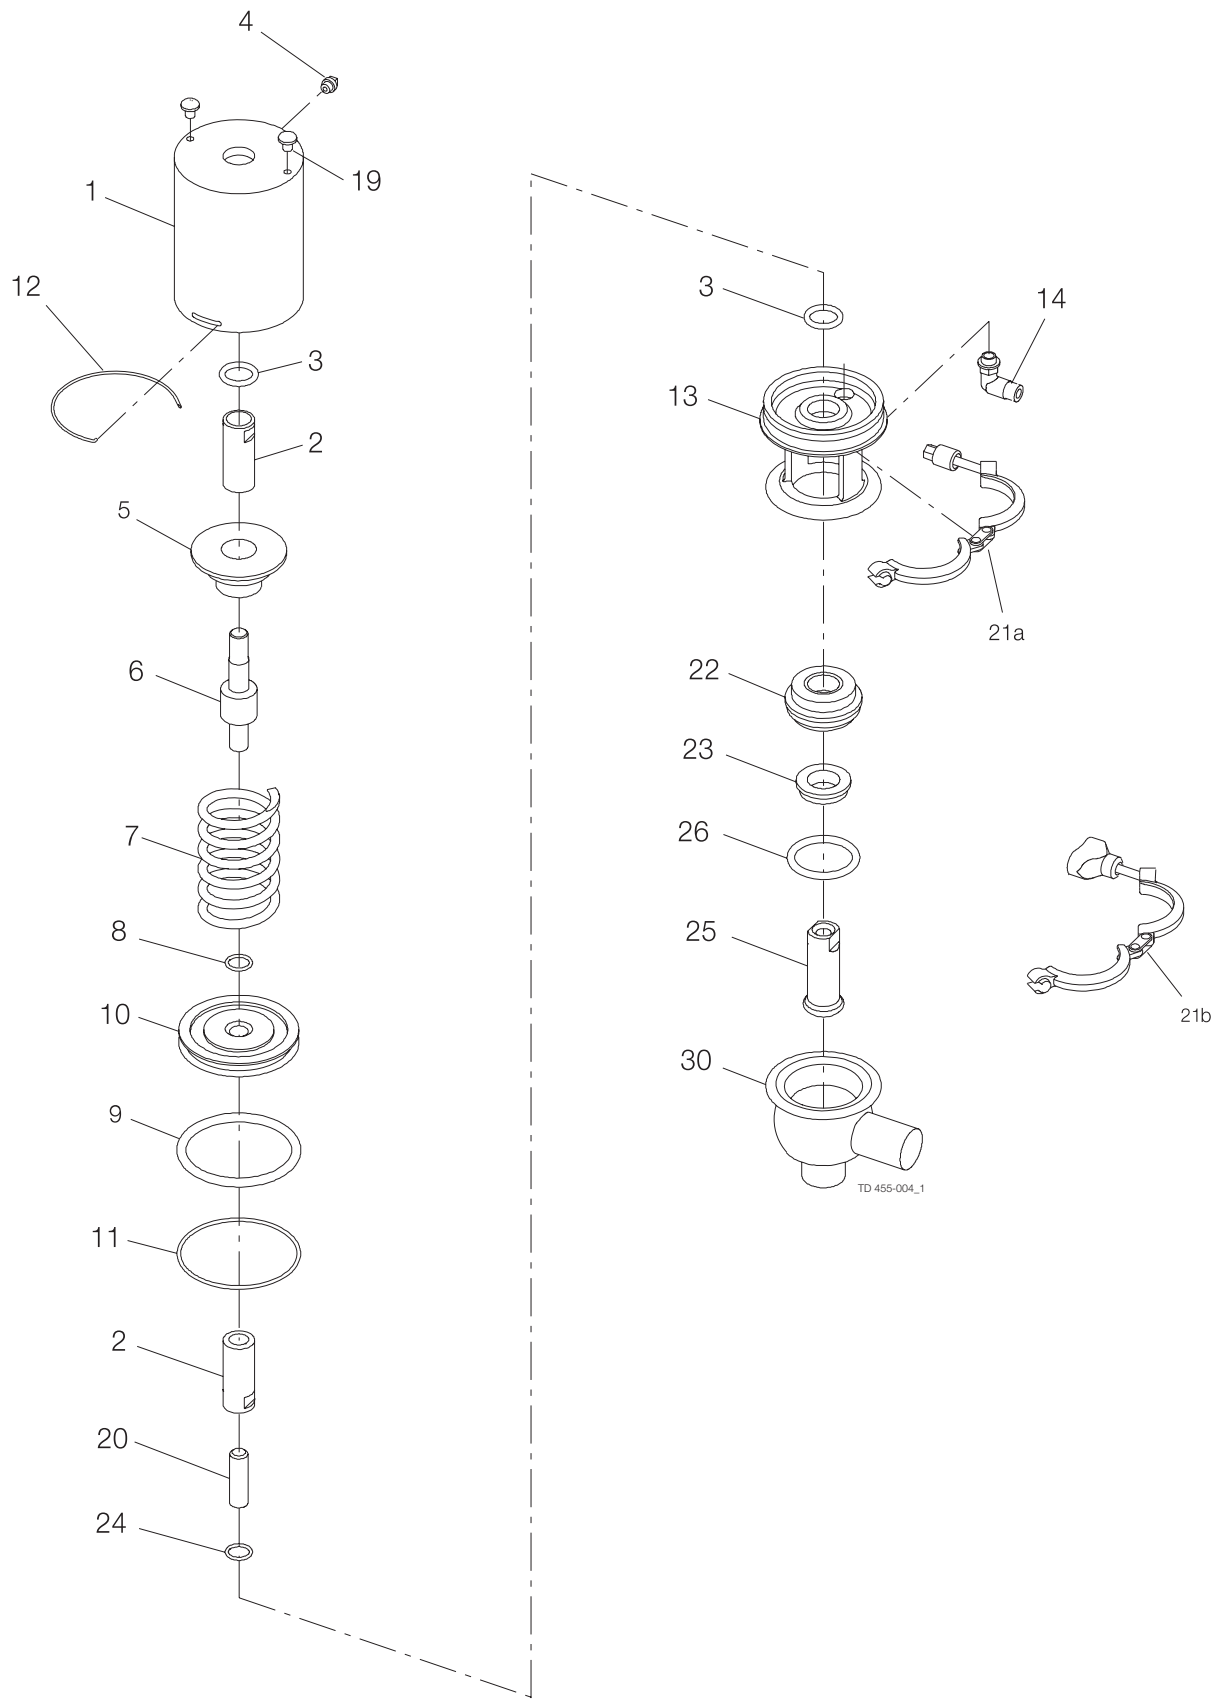

Pos	Qty	Denomination	12.7 mm	19 mm
		Actuator, complete NC	9612940401	9612940402
		Piston/spring package, complete (pos. 2+5+6+7+8+10)	9612940424	9612940425
1	1	Cylinder	9612939602	9612939604
2	2	Middle piece		
		Please order a piston/spring package, cpl.		
3	□ 2	O-ring, NBR		
4	1	Plug		
5	1	Guide pin		
		Please order a piston/spring package, cpl.		
6	1	Piston rod		
		Please order a piston/spring package, cpl.		
7	1	Spring		
		Please order a piston/spring package, cpl.		
8	1	O-ring, NBR		
		Please order a piston/spring package, cpl.		
9	□ 1	O-ring, NBR		
10	1	Piston		
		Please order a piston/spring package, cpl.		
11	□ 1	O-ring, NBR		
12	1	Lock wire	9612939401	9612939401
13	1	Bonnet	9612939002	9612939002
14	1	Air fitting	9611991988	9611991988
19	2	Screw	9611994401	9611994401
20	1	Threaded pin	9611994282	9611994282
21a	1	Clamp with hexnut	9612939301	9612939301
21b	1	Clamp with wingnut	9612939308	9612939308
22	1	Sealing element	9612939101	9612939101
23	♦ 1	Lip seal, EPDM		
		Lip seal, HNBR		
		Lip seal, FPM		
24	♦ 1	O-ring, NBR		
25	♦ 1	Stop plug		
26	♦ 1	O-ring, EPDM		
		O-ring, HNBR		
		O-ring, FPM		
30	1	Lower valve body, with welding ends, 2 ports	9612934417	9612934517
		Lower valve body, with welding ends, 3 ports	9612934418	9612934518
		Lower valve body, with clamp ends, 2 ports	9612934433	9612934533
		Lower valve body, with clamp ends, 3 ports	9612934434	9612934534
			12.7 mm	19 mm

Service kit for actuator

□	Service kit, NBR	9611926323	9611926323

Service kits for product wetted parts, standard

♦	Service kits, EPDM	9611926319	9611926330
♦	Service kits, HNBR	9611926317	9611926328
♦	Service kits, FPM	9611926318	9611926329

Parts marked with □♦ are included in the service kit.

Recommended spare parts: service kits.