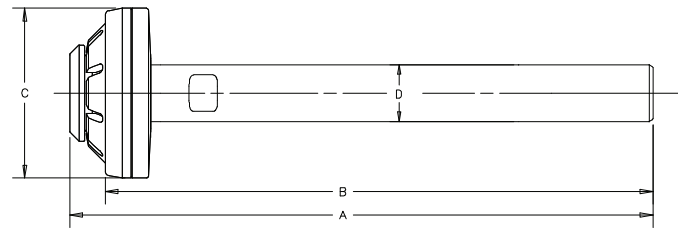

TR Plug

Dimensions are approximate and are intended to aid in identification only. For more information, contact Alfa Laval, Inc.

Series	Size	Part Number (19TR/TR2)	A	B	C	D
761	1 1/2	19TR-1254-1 1/2-316L	5 3/4	5 3/16	1 1/2	3/4
761	2	19TR-1254-2-316L	5 21/32	5 3/16	2 1/16	3/4
761	2 1/2	19TR-1254-2 1/2-316L	5 27/32	5 3/8	2 35/32	3/4
761	3	19TR-1254-3-316L	6 11/32	5 7/8	3 1/16	3/4
761	4	19TR-1254-4-316L	8 17/64	7 13/16	4 1/16	3/4
761	4	19TR-1254A-4-316L	9 3/4	9 19/64	4 1/16	7/8
761	2	19TR-1300-2-316L	5 61/64	5 31/64	2 1/16	3/4
761	2 1/2	19TR-1300-2 1/2-316L	6 29/64	5 63/64	2 17/64	3/4
761	3	19TR-1300-3-316L	6 61/64	6 31/64	3 1/16	3/4
761	1 1/2	19TR-1308-1 1/2-316L	6 29/32	5 7/16	2 1/4	3/4
761	2	19TR-1308-2-316L	7 17/64	7 51/64	2 7/16	3/4
761	2 1/2	19TR-1308-2 1/2-316L	7 39/64	7 9/64	3 23/32	3/4
761	3	19TR-1308-3-316L	8 11/16	8 7/32	4 15/32	3/4
761	4	19TR-1308A-4-316L	12	11 9/16	5 7/8	7/8