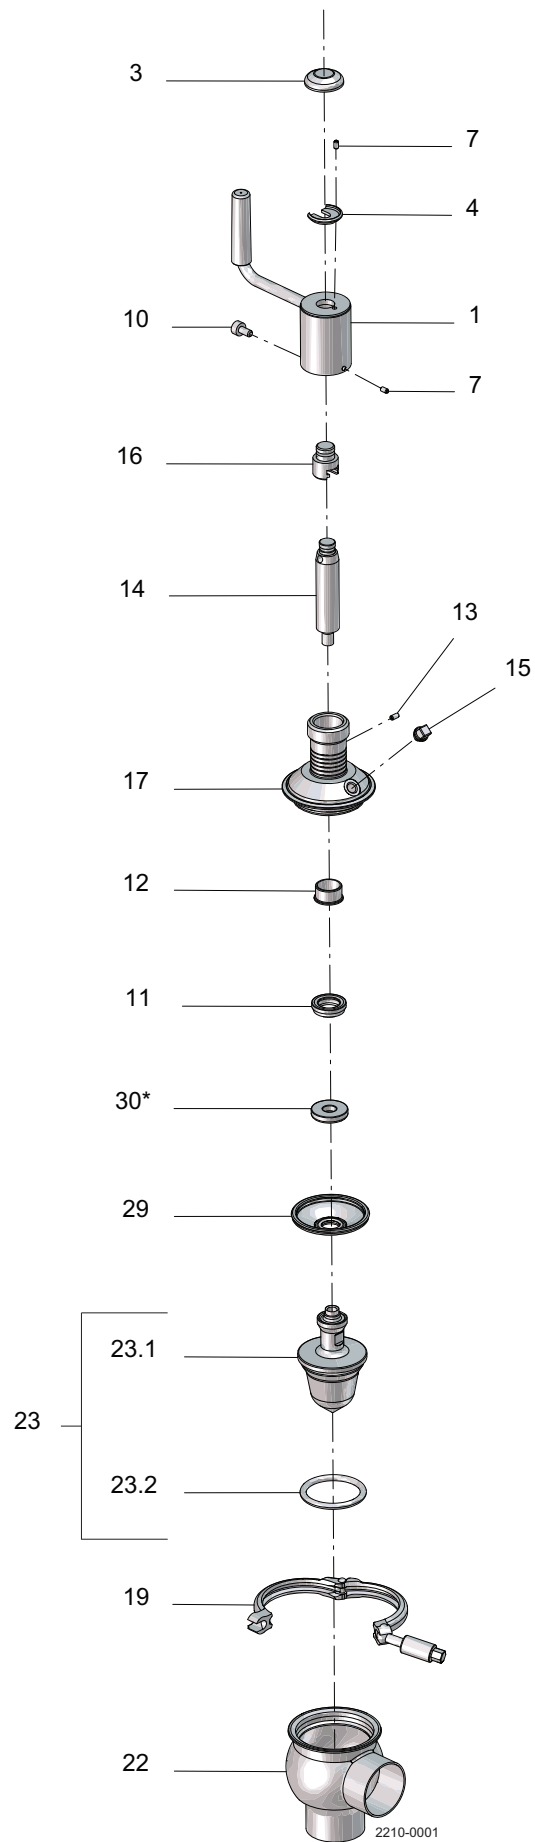

* = Disc not used on DN40/38 mm

Pos	Qty	Denomination	DN40	DN50	DN65	DN80	DN100
			38 mm	51 mm	63.5 mm	76.1 mm	101.6 mm
Actuator							
		Crank mechanism complete	9613182001	9613182002	9613182003	9613182004	9613182005
1	1	Crank	3135304621	3135304621	3135304621	3135304621	3135304621
3	1	Cap	3135304681	3135304681	3135304681	3135304681	3135304681
4	1	Washer	3135304671	3135304671	3135304671	3135304671	3135304671
7	2	Set screw	22158192	22158192	22158192	22158192	22158192
10	1	Lock screw	3135305291	3135305291	3135305291	3135305291	3135305291
11	1	Lip seal, HNBR	9613120502	9613120502	9613120502	9613120502	9613120502
12	1	Bushing	9613125002	9613125002	9613125002	9613125002	9613125002
13	1	Spring pin	9611992969	9611992969	9611992969	9611992969	9611992969
14	1	Upper spindle	9613121901	9613181801	9613181801	9613181801	9613181801
15	1	Plug	9613414101	9613414101	9613414101	9613414101	9613414101
16	1	Stem extension	9613121801	9613121801	9613121801	9613121801	9613121801
17	1	Sealing element	9613181301	9613181401	9613181501	9613181601	9613181701
Clamp							
19	1	Clamp	9612939303	9612939304	9612939305	9612939306	9612939307
29 ♦	1	Diaphragm					
		Diaphragm set, (10 pcs.)	9614059437	9614059438	9614059439	9614059440	9614059441
30	1	Disc for diaphragm		9613144101	9613144201	9613144301	9613144301
Valve body (lower)							
22	1	Valve body, 2 ports, ISO	9613139503	9613139505	9613139507	9613139509	9613139511
	1	Valve body, 3 ports, ISO	9613139504	9613139506	9613139508	9613139510	9613139512
	1	Valve body, 2 ports, DIN	9613139603	9613139605	9613139607	9613139609	9613139611
	1	Valve body, 3 ports, DIN	9613139604	9613139606	9613139608	9613139610	9613139612
Valve plug (regulating)							
23	1	Plug, complete, ISO, EPDM (standard)	9613122001	9613122002	9613122003	9613122004	9613122005
	1	Plug, complete, ISO, HNBR	9613122011	9613122012	9613122013	9613122014	9613122015
	1	Plug, complete, ISO, FPM	9613122021	9613122022	9613122023	9613122024	9613122025
	1	Plug, regulating, complete, DIN, EPDM (standard)	9613122006	9613122007	9613122008	9613122009	9613122010
	1	Plug, regulating, complete, DIN, HNBR	9613122016	9613122017	9613122018	9613122019	9613122020
	1	Plug, complete, DIN, FPM	9613122026	9613122027	9613122028	9613122029	9613122030
23.1	1	Plug, ISO	9613125501	9613121301	9613121302	9613121303	9613121304
	1	Plug, DIN	9613125502	9613121305	9613121306	9613121307	9613121308
23.2♦	1	Plug seal, EPDM (standard)					
♦	1	Plug seal, HNBR					
♦	1	Plug seal, FPM					
		Plug seal set, 10 pcs., EPDM	9614059404	9614059407	9614059410	9614059413	9614059416
		Plug seal set, 10 pcs., HNBR	9614059405	9614059408	9614059411	9614059414	9614059417
		Plug seal set, 10 pcs., FPM	9614059406	9614059409	9614059412	9614059415	9614059418

Recommended spare parts: service kits

Service kits

		DN40	DN50	DN65	DN80	DN100
		38 mm	51 mm	63.5 mm	76.1 mm	101.6 mm
♦	Service kit, EPDM	9611926544	9611926545	9611926546	9611926547	9611926548
♦	Service kit, HNBR	9611926550	9611926551	9611926552	9611926553	9611926554
♦	Service kit, FPM	9611926556	9611926557	9611926558	9611926559	9611926560

Parts marked with ♦ are included in the service kits (product wetted parts)

Tool for bushing (pos. 12) 9613160901