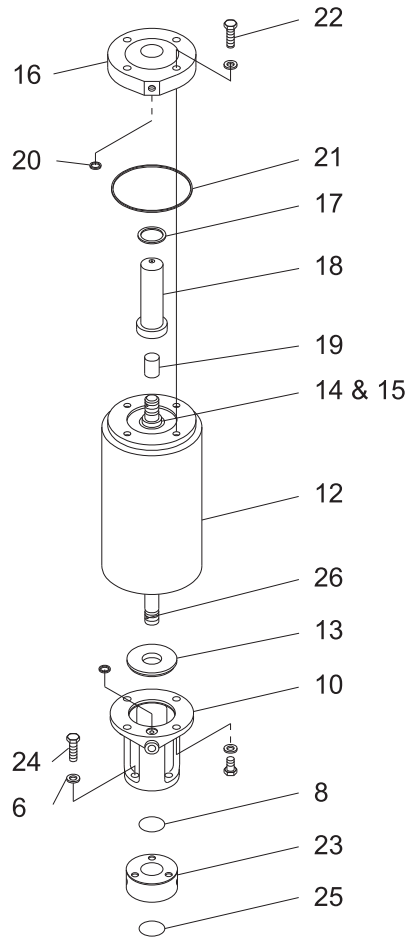

Pos	Qty	Denomination	1 1/2"	2"	2 1/2"	3"
1	1	Body, 10 tee type	770106	770107	770111	770116
	1	Body, 30 cross type	770269	770273	770275	770279
2	1	Stem, SFY	773103	9634050985	9634051064	773214
3	□	Body Gasket, SFY	750382	750382	750389	750398
	♦	Body Gasket, EPDM	750383	750383	750390	750400
4	1	Clamp	270266	270266	270267	212211
5	1	Bonnet	750514	750514	751686	751687
6	11	Lockwasher	189962	189962	189962	189962
7	4	Screw	189773	189773	189773	189773
8	□	Stem O ring, SFY	750077	750077	750077	750077
	♦	Stem O ring, EPDM	750132	750132	750132	750132
9	□	Roulon Stem Bushing	761578	761578	761578	761578
10	1	Yoke	750224	750224	750224	750224
11	1	Vent Plug	181256	181256	181256	181256
12	1	Actuator	750318	750318	750318	750318
13	1	Packing Retainer	751659	751659	751659	751659
14	2	Packing	755461	755461	755461	755461
15	2	Packing Retainer	751680	751680	751680	751680
16	1	End Cap	751682	751682	751682	751682
17	1	O ring	755356	755356	755356	755356
18	1	Stem Guard	750583	750583	750583	750583
19	1	Red Caplug	750568	750568	750568	750568
20	□♦	O ring	755388	755388	755388	755388
21	1	O ring	755472	755472	755472	755472
22	4	Screw	189723	189723	189723	189723
23	1	Spacer	751488	751488	751488	751488
24	3	Screw	180472	180472	180472	180472
25	□	O ring, SFY	751496	751496	751496	751496
	♦	O ring, EPDM	9634048098	9634048098	9634048098	9634048098
26	2	Nylon Lock Pin	750338	750338	750338	750338

Parts marked with □♦ are included in the service kits.

		1 1/2"	2"	2 1/2"	3"
□	SFY Service Kits	9613990659	9613990659	9613990660	9613990661
♦	EPDM Service Kits	9613990656	9613990656	9613990657	9613990658