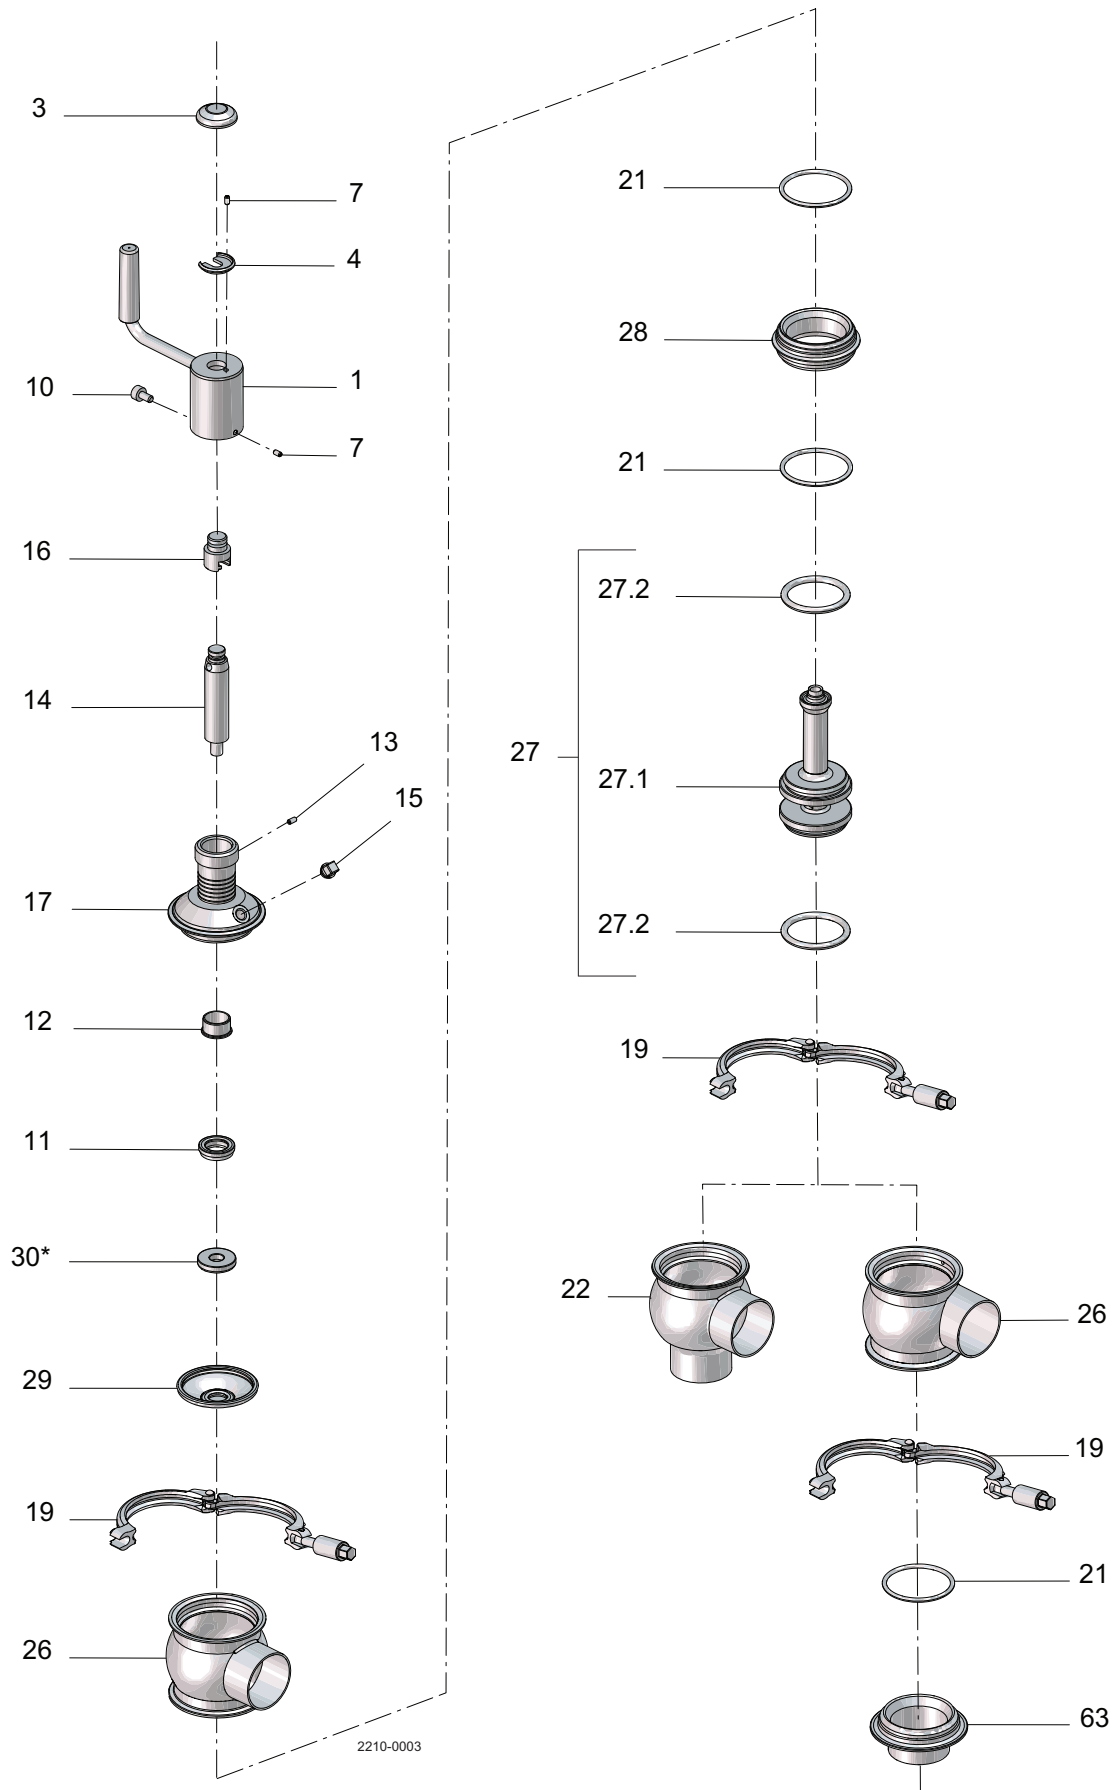

* = Disc not used on DN25/25 mm and DN40/38 mm

Pos	Qty	Denomination	DN25 25 mm	DN40 38 mm	DN50 51 mm	DN65 63.5 mm	DN80 76.1 mm	DN100 101.6 mm
Actuator								
		Crank mechanism complete	9613182001	9613182001	9613182002	9613182003	9613182004	9613182005
1	1	Crank	3135304621	3135304621	3135304621	3135304621	3135304621	3135304621
3	1	Cap	3135304681	3135304681	3135304681	3135304681	3135304681	3135304681
4	1	Washer	3135304671	3135304671	3135304671	3135304671	3135304671	3135304671
7	2	Set screw	22158192	22158192	22158192	22158192	22158192	22158192
10	1	Lock screw	3135305291	3135305291	3135305291	3135305291	3135305291	3135305291
11	1	Lip seal, HNBR	9613120502	9613120502	9613120502	9613120502	9613120502	9613120502
12	1	Bushing	9613125002	9613125002	9613125002	9613125002	9613125002	9613125002
13	1	Spring pin	9611992969	9611992969	9611992969	9611992969	9611992969	9611992969
14	1	Upper spindle	9613121901	9613121901	9613181801	9613181801	9613181801	9613181801
15	1	Plug	9613414101	9613414101	9613414101	9613414101	9613414101	9613414101
16	1	Stem extension	9613121801	9613121801	9613121801	9613121801	9613121801	9613121801
17	1	Sealing element	9613181301	9613181301	9613181401	9613181501	9613181601	9613181701
Clamp								
19	2	Clamp	9612939303	9612939303	9612939304	9612939305	9612939306	9612939307
29	♦	1 Diaphragm						
		Diaphragm set, 10 pcs.	9614059437	9614059437	9614059438	9614059439	9614059440	9614059441
30	♦	1 Disc for diaphragm			9613144101	9613144201	9613144301	9613144301
21	♦	2 O-ring, EPDM (standard)						
	♦	2 O-ring, HNBR						
	♦	2 O-ring, FPM						
		3 O-ring, EPDM (standard) - Tangential only						
		3 O-ring, HNBR - Tangential only						
		3 O-ring, FPM - Tangential only						
		O-ring set, 10 pcs.. EPDM	9614059422	9614059422	9614059425	9614059428	9614059431	9614059434
		O-ring set, 10 pcs. HNBR	9614059423	9614059423	9614059426	9614059429	9614059432	9614059435
		O-ring set, 10 pcs.. FPM	9614059424	9614059424	9614059427	9614059430	9614059433	9614059436
Seat								
28	1	Seat	9613127501	9613127502	9613127503	9613127504	9613127505	9613127506
Valve Body (upper)								
26	1	Valve body, 1 port, ISO	9613139301	9613139303	9613139305	9613139307	9613139309	9613139311
	1	Valve body, 2 ports, ISO	9613139302	9613139304	9613139306	9613139308	9613139310	9613139312
	1	Valve body, 1 port, DIN	9613139401	9613139403	9613139405	9613139407	9613139409	9613139411
	1	Valve body, 2 ports, DIN	9613139402	9613139404	9613139406	9613139408	9613139410	9613139412
Valve body (lower)								
22	1	Valve body, 2 ports, ISO	9613139501	9613139503	9613139505	9613139507	9613139509	9613139511
	1	Valve body, 3 ports, ISO	9613139502	9613139504	9613139506	9613139508	9613139510	9613139512
	1	Valve body, 2 ports, DIN	9613139601	9613139603	9613139605	9613139607	9613139609	9613139611
	1	Valve body, 3 ports, DIN	9613139602	9613139604	9613139606	9613139608	9613139610	9613139612
(Valve body tangential (welding ends))								
26	2	Valve body, 1 port, ISO			9613444801	9613444803	9613444805	9613444807
	2	Valve body, 2 ports, ISO			9613444802	9613444804	9613444806	9613444808
63	1	Port seal element, ISO			9634071101	9634071201	9634071301	9634071401
Valve Plug (change-over)								
27	1	Plug, complete, ISO, EPDM (standard)	9613122301	9613122302	9613122303	9613122304	9613122305	9613122306
	1	Plug, complete, ISO, HNBR	9613122307	9613122308	9613122309	9613122310	9613122311	9613122312
	1	Plug, complete, ISO, FPM	9613122313	9613122314	9613122315	9613122316	9613122317	9613122318
	1	Plug, complete, DIN, EPDM (standard)	9613122319	9613122320	9613122321	9613122322	9613122323	9613122324
	1	Plug, complete, DIN, complete, HNBR	9613122325	9613122326	9613122327	9613122328	9613122329	9613122330
	1	Plug, complete, DIN, FPM	9613122331	9613122332	9613122333	9613122334	9613122335	9613122336
27.1	1	Plug, ISO	9613143601	9613143901	9613143902	9613143903	9613143904	9613143905
	1	Plug, DIN	9613143602	9613143906	9613143907	9613143908	9613143909	9613143910
27.2	♦	2 Plug seal, EPDM (standard)						
	♦	2 Plug seal, HNBR						
	♦	2 Plug seal, FPM						
		Plug seal set, 10 pcs., EPDM	9614059401	9614059404	9614059407	9614059410	9614059413	9614059416
		Plug seal set, 10 pcs., HNBR	9614059402	9614059405	9614059408	9614059411	9614059414	9614059417
		Plug seal set, 10 pcs., FPM	9614059403	9614059406	9614059409	9614059412	9614059415	9614059418