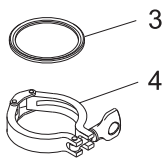

Pos	Qty	Denomination	1 1/2"	2"	2 1/2"	3"
1	1	Body, 10 tee type	770106	770107	770111	770116
	1	Body, 30 cross type	770269	770273	770275	770279
2	1	Stem, SFY	773103	9634050985	9634051064	773214
3	□	Body Gasket, SFY	750382	750382	750389	750398
	♦	Body Gasket, EPDM	750383	750383	750390	750400
4	1	Clamp	270266	270266	270267	212211
5	1	Bonnet	750514	750514	751686	751687
6	11	Lockwasher	189962	189962	189962	189962
7	4	Screw	189773	189773	189773	189773
8	□	Stem O ring, SFY	750077	750077	750077	750077
	♦	Stem O ring, EPDM	750132	750132	750132	750132
9	□	Roulon Stem Bushing	761578	761578	761578	761578
10	1	Yoke	750224	750224	750224	750224
11	1	Vent Plug	181256	181256	181256	181256
12	1	Actuator	750318	750318	750318	750318
13	1	Packing Retainer	751659	751659	751659	751659
14	2	Packing	755461	755461	755461	755461
15	2	Packing Retainer	751680	751680	751680	751680
16	1	End Cap	751682	751682	751682	751682
17	1	O ring	755356	755356	755356	755356
18	1	Stem Guard	750583	750583	750583	750583
19	1	Red Caplug	750568	750568	750568	750568
20	□♦	O ring	755388	755388	755388	755388
21	1	O ring	755472	755472	755472	755472
22	4	Screw	189723	189723	189723	189723
23	1	Spacer	751488	751488	751488	751488
24	3	Screw	180472	180472	180472	180472
25	□	O ring, SFY	751496	751496	751496	751496
	♦	O ring, EPDM	9634048098	9634048098	9634048098	9634048098
26	2	Nylon Lock Pin	750338	750338	750338	750338

Parts marked with □♦ are included in the service kits.

		1 1/2"	2"	2 1/2"	3"
□	SFY Service Kits	9613990659	9613990659	9613990660	9613990661
♦	EPDM Service Kits	9613990656	9613990656	9613990657	9613990658