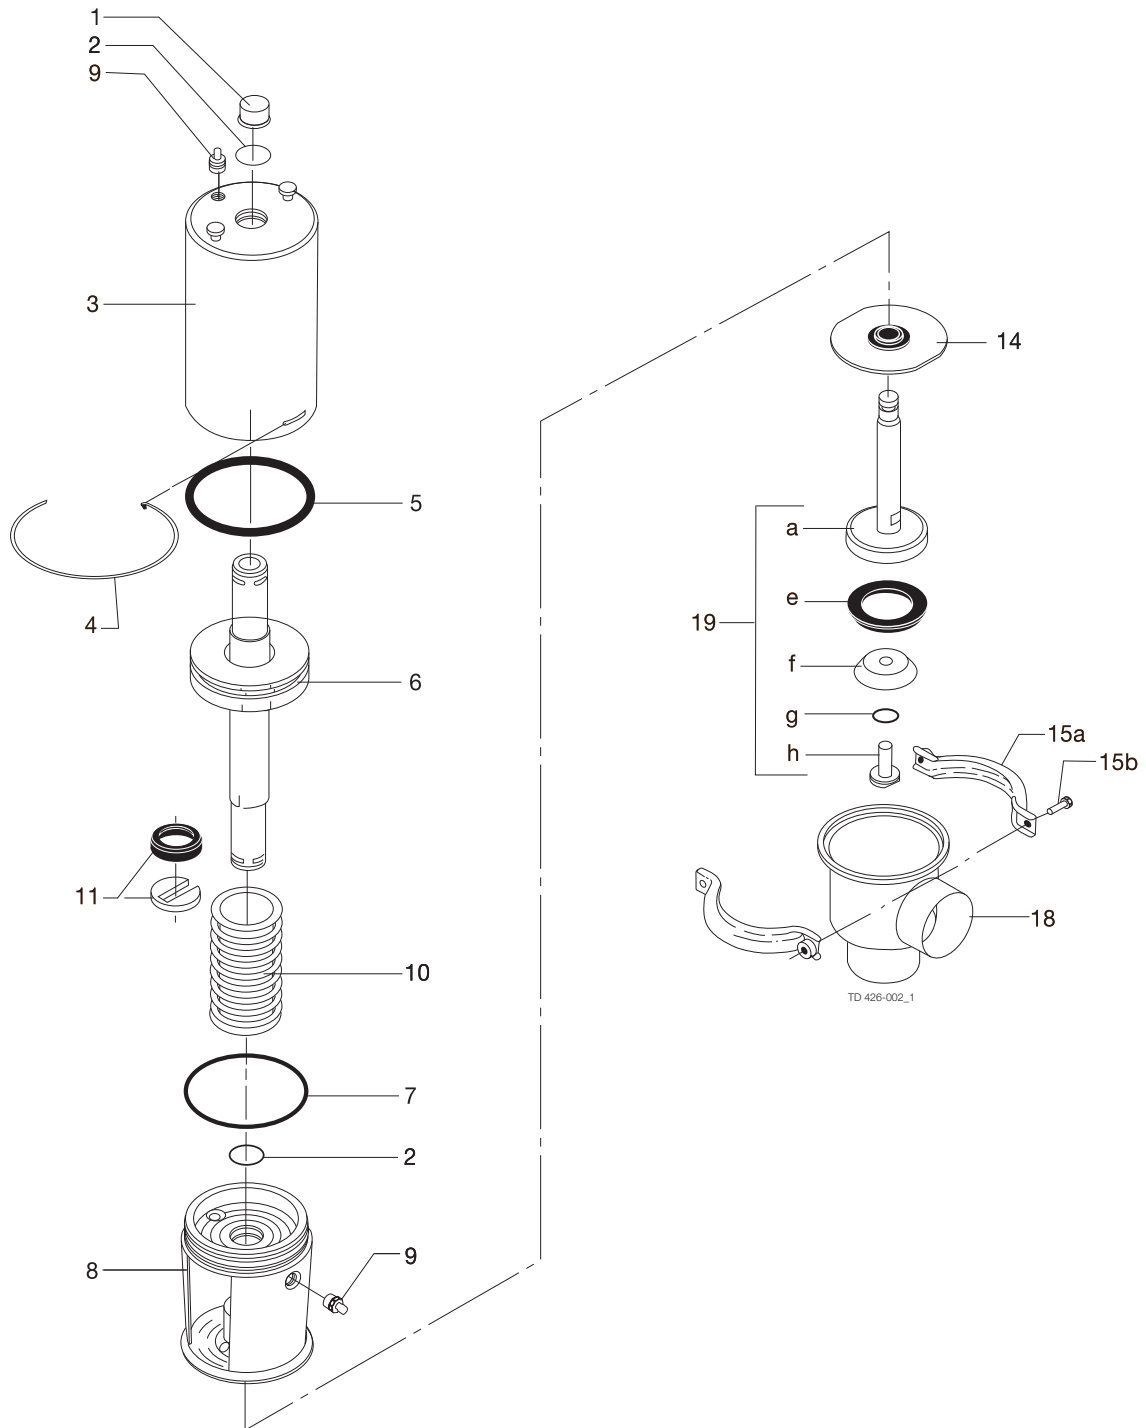

Not manufactured anymore

Alternatives stem seal

Parts for FEP seal

Actuator

Pos	Qty	Denomination	DN 50 51 mm	DN 65 63.5 mm	76 mm	DN 80	DN 100 101.6 mm
		Actuator, -1, complete					
		Actuator, -2, complete					
		Actuator, -3, complete					
1	1	Cap	3180105256	3180105255	3180105255	3180105255	3180105255
2	□ 2	O-ring					
3	1	Cylinder					
4	□ 1	Lock wire					
5	□ 1	O-ring					
6	1	Piston		9612123001	9612123001	9612123001	9612123001
7	□ 1	O-ring					
9*	2	Plug					
10*	1	Spring assembly	9612124601	9612122901	9612122901	9612122901	9612122901
11	□ 1	Clip, compl	3135307931	3135307932	3135307932	3135307932	3135307932

* Only for actuator -1 and -2.

Valve body part

Pos	Qty	Denomination	DN 50 51 mm	DN 65 63.5 mm	76 mm	DN 80	DN 100 101.6 mm
Stem seal							
14	♦ 1	Lip seal, EPDM (standard)					
	1	Lip seal, NBR					
	1	Lip seal, FPM					
Clamp							
15a+b	1	Clamps and screws (period 9209-)	3132000271	3132000271	3132000272	3132000272	3132000272
15a	2	Clamp half (period -9209)					
15b	2	Screw (period -9209)					
Valve body							
18	1	Valve body, 2 ports ISO	3135303761	3135303801	3135303811		3135300261
	1	Valve body, 2 ports DIN	9612094101	9612094201		9612094301	9612094401
	1	Valve body, 3 ports ISO	3135303766	3135303806	3135303816		3135300266
	1	Valve body, 3 ports DIN	9612094102	9612094202		9612094302	9612094402
Valve plug							
	1	Plug, single,complete NBR	9612125504	9612125404	9612125304	9612125308	9612125204
	1	Plug, single,complete FPM				9612125309	
19a	1	Stem					9612125602
19e	♦○ 1	Plug seal, EPDM (standard)					
	1	Plug seal, NBR					
	1	Plug seal, FPM					
	1	Plug seal, PTFE					
19f	1	Washer	3135303581	3135303591	3135303601	3135303602	3135303611
19g	♦○ 1	O-ring, EPDM (standard)					
	1	O-ring, NBR					
	1	O-ring, FPM					
	1	O-ring, PTFE					
19h	1	Screw	3135303621	3135303621	3135303621	3135303621	3135303621