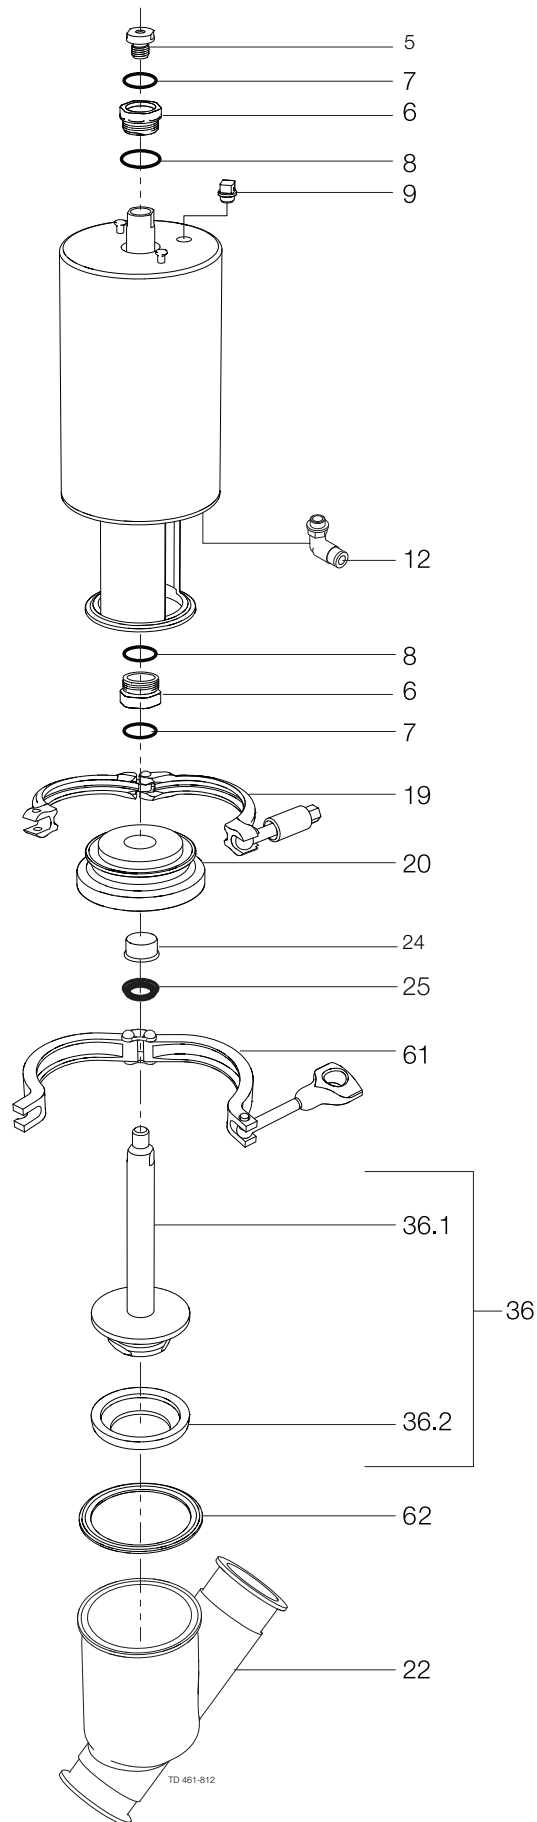

Recommended spare parts: Service kits.

Single seat valves

Unique SSV, Y-body (US version)

Pos	Qty	Denomination	2"	2½"	3"	4"
		Actuator, complete (NO)	9613154847	9613154848	9613154849	9613154850
		Actuator, complete (NC)	9613154852	9613154853	9613154854	9613154855
		Actuator, complete (A/A)	9613154857	9613154858	9613154859	9613154860
5	1	Adapter, plastic (- 0115)				
	1	Adapter, steel (0115 - 0518)				
	1	Adapter, steel (0518 -)	9615374701	9615374701	9615374701	9615374701
6	□	2 Bushing				
7	□	2 O-ring				
8	□	2 O-ring				
9	1	Plug	9613414101	9613414101	9613414101	9613414101
12	1(2)	Air fitting	9611994682	9611994682	9611994682	9611994682
Clamp						
19	1	Clamp	9612939323	9612939324	9612939325	9612939326
61	1	Clamp, body	212207	755345	755114	270085
Bonnet						
20	1	Bonnet	9634072001	9634072101	9634072201	9634072301
62	♦	1 Gasket, EPDM (standard)				
	1	Gasket, Buna				
	1	Gasket, FPM				
		Gasket set, 10 pcs., EPDM	9614059454	9614059455	9614059456	9614059457
		Gasket set, 10 pcs., Buna	9614059458	9614059459	9614059460	9614059461
		Gasket set, 10 pcs., FPM	9614059462	9614059463	9614059464	9614059465
24	1	Bushing	9613125002	9613125002	9613125002	9613125002
25	♦	1 Lip seal, EPDM (standard)				
	1	Lip seal, HNBR				
	1	Lip seal, FPM				
		Lip seal, set (10 pcs.) EPDM	9614059419	9614059419	9614059419	9614059419
		Lip seal, set (10 pcs.) HNBR	9614059420	9614059420	9614059420	9614059420
		Lip seal, set (10 pcs.) FPM	9614059421	9614059421	9614059421	9614059421
Valve Body						
22	1	Valve body	623368	620754	625854	620235
Valve Plug						
36	1	Plug, complete	9613173001	9613173002	9613173003	9613173004
36.1	1	Plug	9634075901	9634076001	9634076101	9634076201
36.2♦	1	Plug seal, PTFE				
		Plug seal, set (10 pcs.) PTFE	9614059450	9614059451	9614059452	9614059453
			2"	2½"	3"	4"