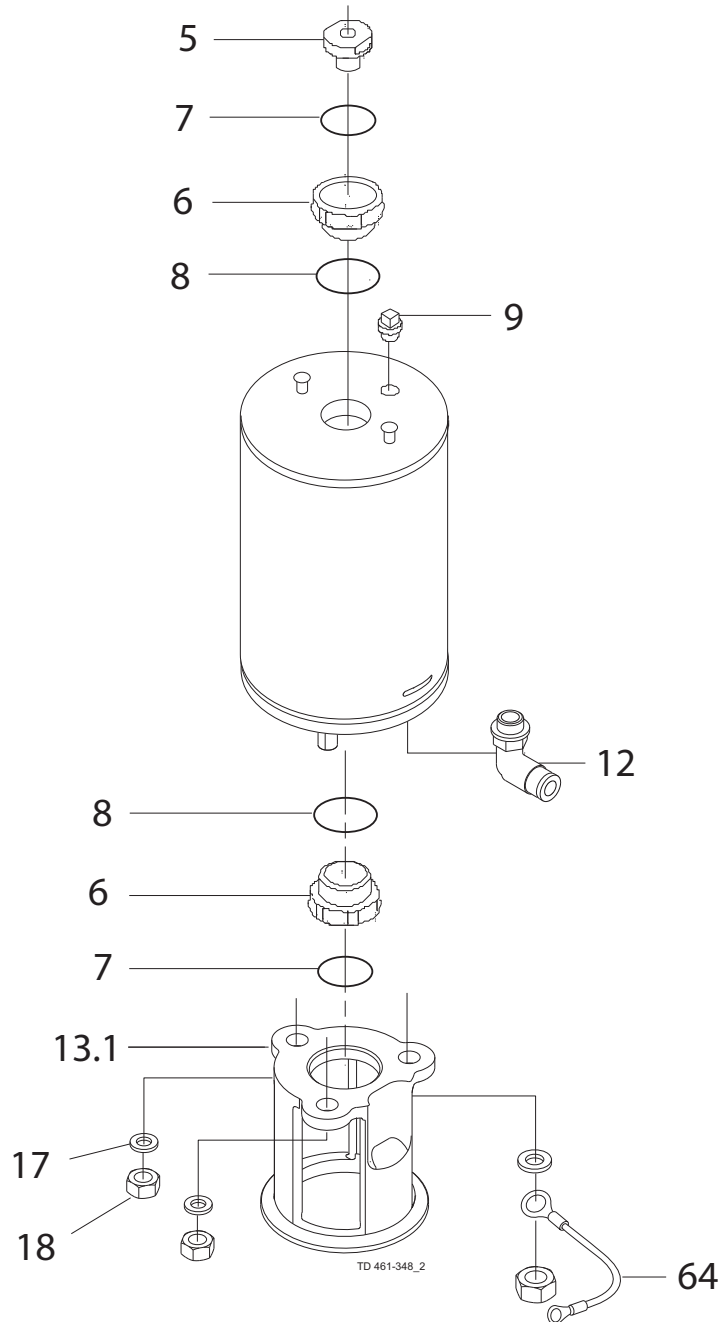

If the actuator is marked with a danger warning do NOT attempt to cut the actuator open.

Do NOT attempt to disassemble the actuator due to spring under load danger!

Do NOT attempt to cut the actuator open, due to spring under load danger!

Pos	Qty	Denomination	DN 25	DN 40	DN 50	DN 65	DN 80	DN 100
			25 mm	38 mm	51 mm	63.5 mm	76.1 mm	101.6 mm
Actuator								
		Actuator, complete (NO)						
		Actuator, complete (NC)						
		Actuator, complete (A/A)						
5	1	Adapter, plastic (- 0115)						
	1	Adapter, steel (0115 - 0518)						
	1	Adapter, steel (0518 -)	9615374701	9615374701	9615374701	9615374701	9615374701	9615374701
6	☐	Bushing						
7	☐	O-ring						
8	☐	O-ring						
9	1	Plug	9613414101	9613414101	9613414101	9613414101	9613414101	9613414101
12	1	Air fitting	9611991988	9611991988	9611991988	9611991988	9611991988	9611991988
13.1	1	Yoke , (outphased)						
15	1	Bottom , (outphased)						
17	3	Washer , (outphased)						
18	3	Nut , (outphased)						
64	1	Ground wire	9613464301	9613464301	9613464301	9613464301	9613464301	9613464301
116	1	Bolt	9611991686	9611991686	9611991686	9611991686	9611991686	9611991686
			DN 25	DN 40	DN 50	DN 65	DN 80	DN 100
			25 mm	38 mm	51 mm	63.5 mm	76.1 mm	101.6 mm

Service kits

☐	Service kit, actuator	9611926500	9611926500	9611926500	9611926500	9611926500	9611926500

Parts marked with ☐ are included in the service kits (actuator)

Tool for bushing (pos. 24) - item no: 9613160901