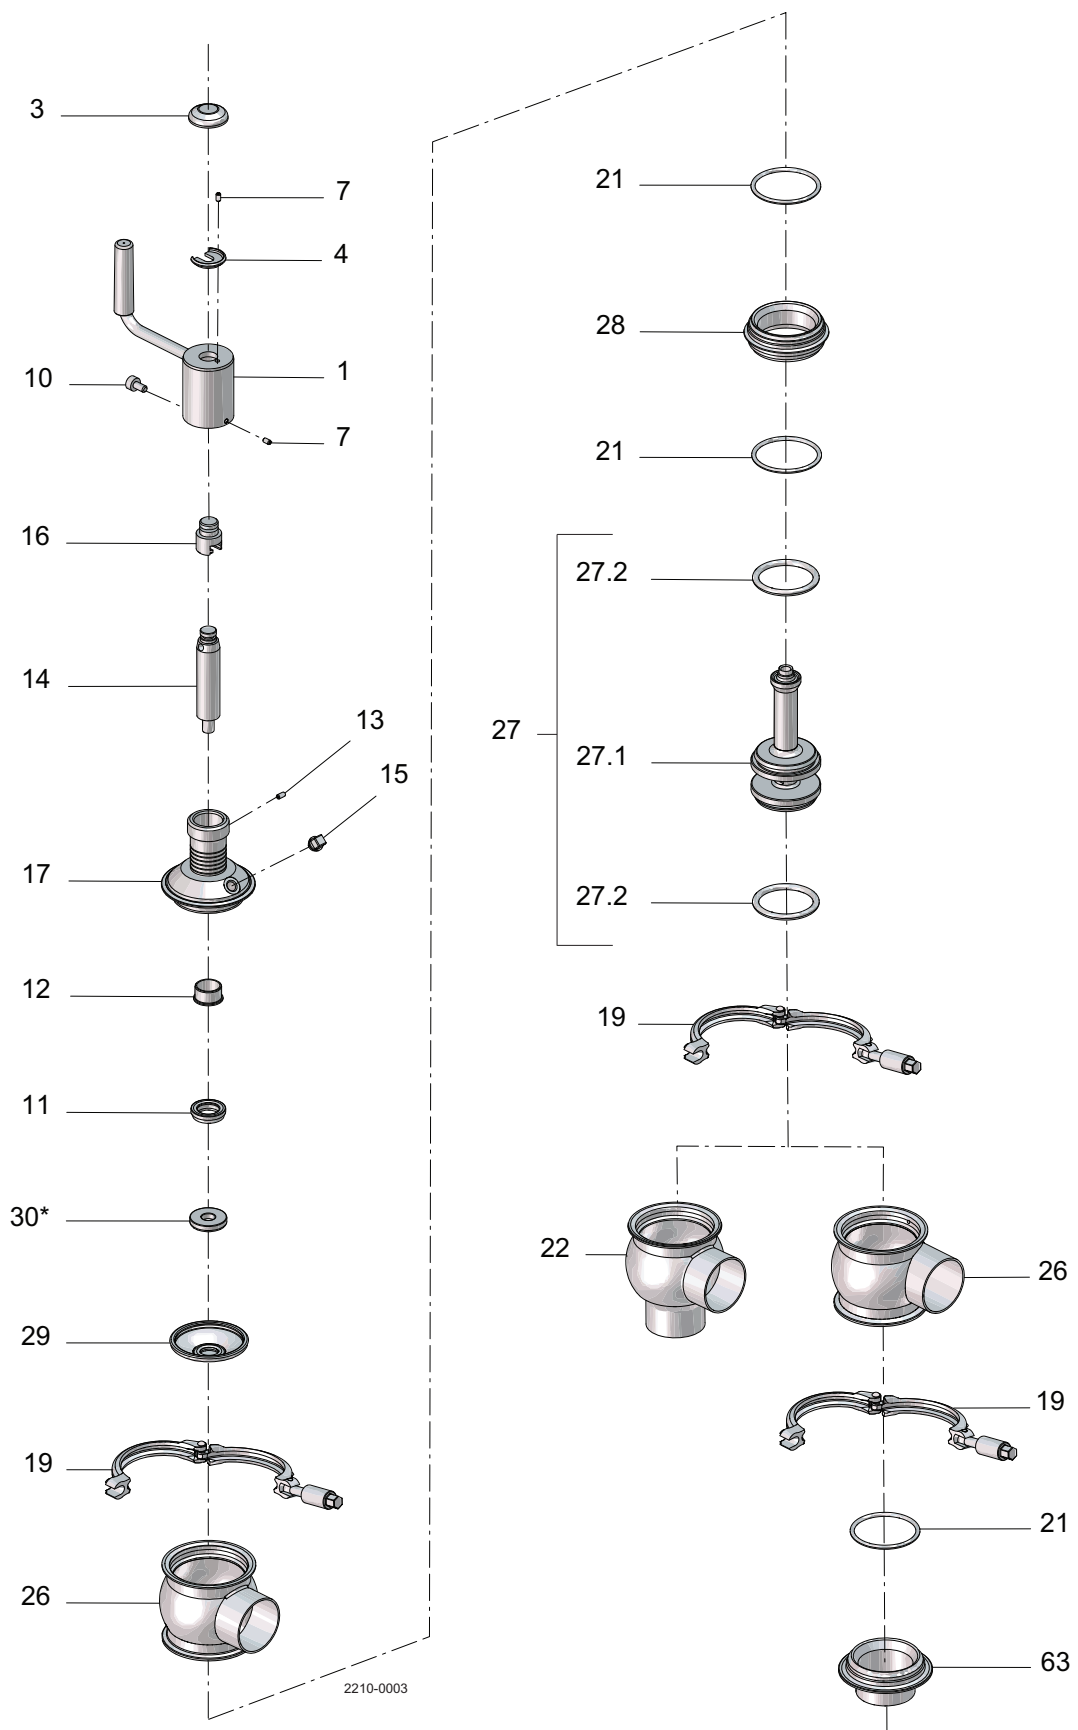

Recommended spare parts: service kits

* = Disc not used on DN25/25 mm and DN40/38 mm