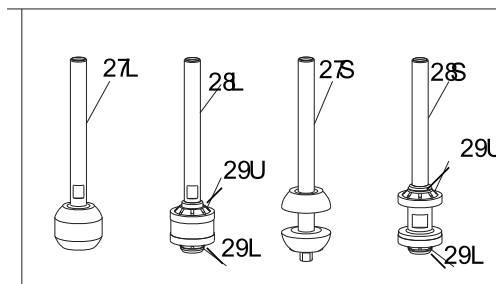

Pos	Qty	Denomination	1 1/2"	2"	2 1/2"	3"	4"
1L	1	Actuator, 10/20, long	751681	751681	751681	751681	751391
	1	Actuator, 30, long	751823	751823	751823	751823	751719
1M	1	Mid position actuator/short	750792	750792	750792	750792	N/A
1S	1	actuator, short, 10/20, short	750318	750318	750318	750318	750496
	1	Actuator, 30, short	750043	750043	750043	750043	751987
1HPS	1	HP actuator,short			751994	751994	
1HPL	1	HP actuator,long			750496	750496	
2S	1	Stem protector, Short	750583	750583	750583	750583	750583
2A	1	Stem protector, long	N/A	N/A	N/A	N/A	751035
2B	1	Stem protector o ring	N/A	N/A	N/A	N/A	750330
2C	1	Stem protector, spacer	N/A	N/A	N/A	N/A	751019
2L	1	Stem protector, long	750577	750577	750577	750577	N/A
2S	1	Stem protector, Short	750583	750583	750583	750583	750577
3L	1	Yoke, long	751684	751684	751684	751684	751901
3S	1	Yoke, short	750224	750224	750224	750224	751076
4	2	Seal retainer	751680	751680	751680	751680	751680
5	2	V-packing	755461	755461	755461	755461	755461
5A	2	O-ring to replace v packing	751232	751232	751232	751232	751232
6	1	Packing retainer	751659	751659	751659	751659	751659
7	1	End cap	751682	751682	751682	751682	751010
8	1	Red caplug	750568	750568	750568	750568	750568
9	1	Vent plug (not shown)	181256	181256	181256	181256	181256
10	11	Lockwasher	189962	189962	189962	189962	189962
11	7	Screw	189773	189773	189773	189773	189798
12	4	Screw	189723	189723	189723	189723	189723
13	1	O-ring stem, BUNA	755370	755370	755370	755370	755452
	1	O-ring stem, EPDM	750132	750132	750132	750132	751956
	1	O-ring stem, SFY	750077	750077	750077	750077	751957
14	1	O-ring	755356	755356	755356	755356	755356
15	2	O-ring	755388	755388	755388	755388	755388
16	1	O-ring	751747	751747	751747	751747	751747
17	1	Nylon lock pin	750338	750338	750338	750338	750338
18	1	Body , Lower 2 ports clamp	770026	770478	770844	770846	770736
	1	Body , Lower 2 ports weld	771004	770824	770784	770833	772221
19	1	Body , Lower 3 ports clamp	770003	770489	770863	770878	770965
	1	Body , Lower 3 ports weld	771059	770464	770815	770814	772672
20	1	Body gasket, BUNA	750376	750376	750385	750391	755421
	1	Body gasket, EPDM	750383	750383	750390	750400	750686
	1	Body gasket, SFY	750382	750382	750389	750398	750738
21	1	Clamp	270266	270266	270267	212211	212209
27L	1	Stem , BUNA, long	770241	770244	770247	770250	771509
	1	Stem, EPDM, long	771442	770962	771335	770967	778310
	1	Stem , SFY, long	771177	771169	770785	770809	778311
27S	1	Stem LP , BUNA, short	9634055829	9634055830	9634055831	9634055832	N/A
	1	Stem LP , EPDM, short	773147	772835	773136	772833	N/A
	1	Stem LP SFY, short	773158	9634050983	773137	773142	N/A
28L	1	Stem, TR long	770259	770263	770265	770267	771506
	1	Stem, TR2 long		9634053890	9634051876	963054117	9634050172
28S	1	Stem, TR Short	770338	770343	770349	770354	N/A
	1	Stem, TR2 short	9634052007	9634054775	9634052001	9634052008	773235
29U	1	Seat, TR Upper	750943	750943	750947	751268	750906
	1	Seat, TR2 Upper	752096	9634050833	752100	752102	752104
29L	1	Seat, TR Lower	751525	750943	750947	751268	750906
	1	Seat, TR2 Lower	9634050833	9634050833	752100	752102	752104
30	1	Body , upper 2 ports clamp	770491	770494	770510	770528	770724
	1	Body , upper 2 ports weld		770506	778372	771533	
31	1	Body , upper 3 ports clamp	770493	770504	770517	770530	772719
	1	Body , upper 3 ports weld					
32	1	Stem bushing	763362	763362	763362	763362	762528
33	1	Seal retaining washer	750361	750361	750361	750361	750360
			1 1/2"	2"	2 1/2"	3"	4"
□		Non TR Service Kit Buna	9613990327	9613990327	9613990508	9613990330	9613990333
□		Non TR Service Kit EPDM	9613990328	9613990328	9613990509	9613990331	9613990334
□		Non TR Service Kit SFY	9613990329	9613990329	9613990510	9613990332	9613990335
◆		TR Service Kit Buna	9613990106	9613990109	9613990112	9613990115	9613990118
◆		TR Service Kit EPDM	9613990107	9613990110	9613990113	9613990116	9613990119
◆		TR Service Kit SFY	9613990108	9613990111	9613990114	9613990117	9613990120
○		TR2 Service Kits Buna	9613990575	9613990578	9613990581	9613990584	9613990587
○		TR2 Service Kits EPDM	9613990576	9613990579	9613990582	9613990585	9613990588
○		TR2 Service Kits SFY	9613990577	9613990580	9613990583	9613990586	9613990589