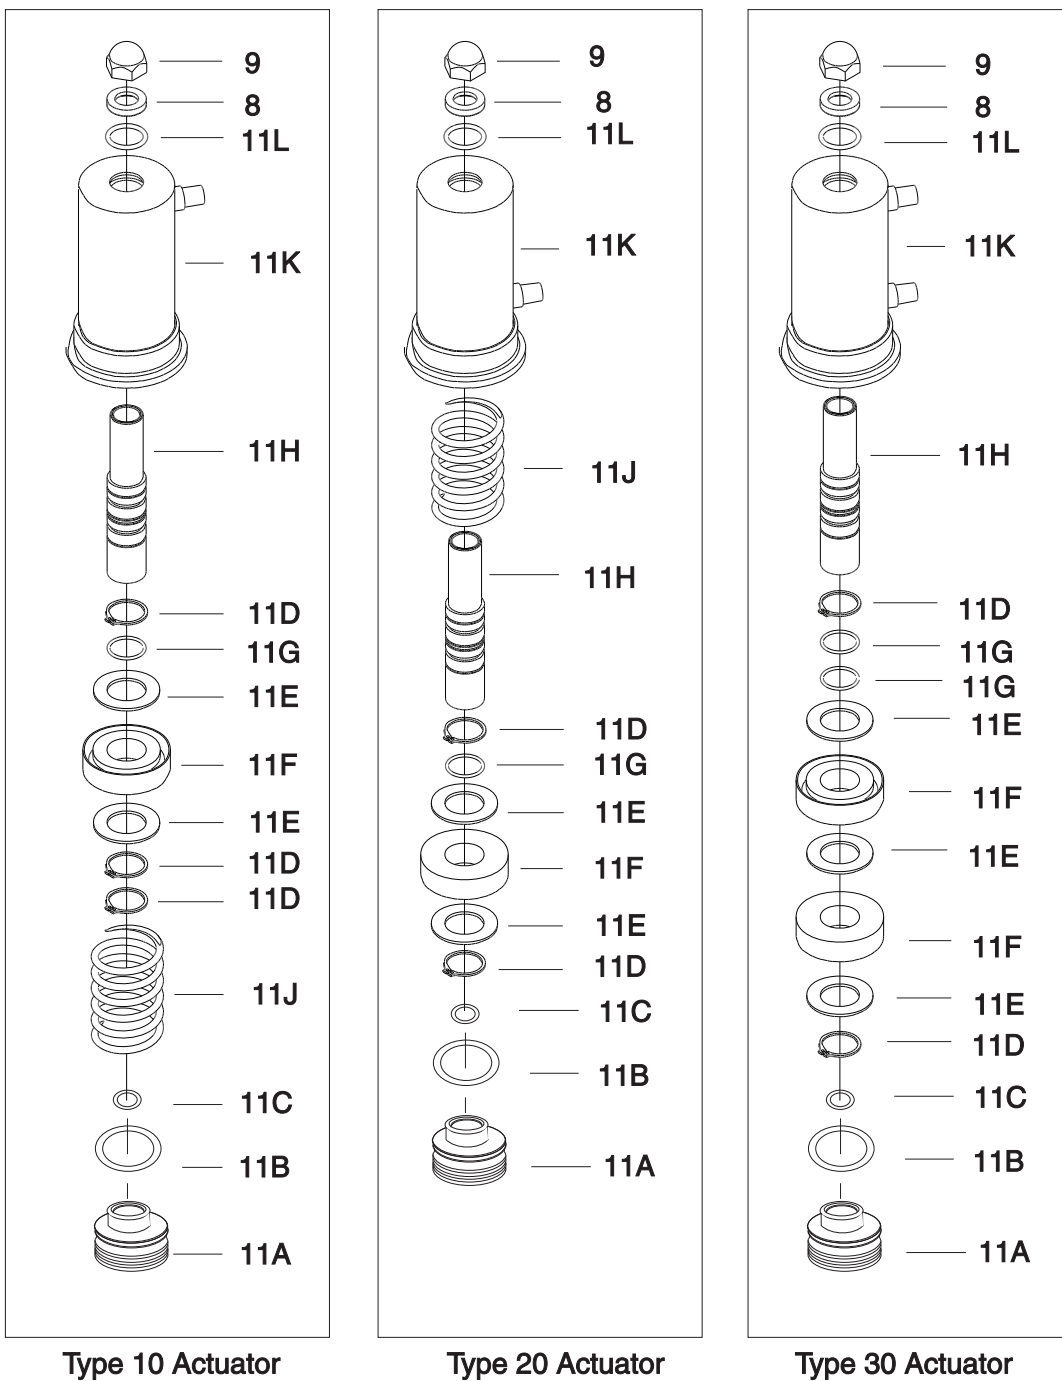

Not manufactured anymore

Pos	Qty	Denomination	Type 10	Type 20	Type 30
8	1	Stem washer	750407	750407	750407
9	1	Acorn nut	182349	182349	182349
11	1	Actuator complete	NA	NA	NA
11A	1	Actuator bonnet	750408	750408	750408
11B□	1	Outer bonnet O-ring	755518	755518	755518
11C□	1	Inner bonnet O-ring	750604	750604	750604
11D□	3	Retaining ring	750413	750413	750413
11E□	2	Piston washer	750323	750323	750323
11F	1	Piston	761846	761846	761846
11G□	1	Piston O-ring	750401	750401	750401
11H	1	Stem sleeve	761848	761848	761848
11J	1	Spring	750599	750599	NA
11K	1	Cylinder	750436	750438	750451
11L□	1	Stem sleeve O-ring	290173	290173	290173

Parts marked with □ are included in the service kits.

		Type 10	Type 20	Type 30
□	Service kit	9613990144	9613990145	9613990146