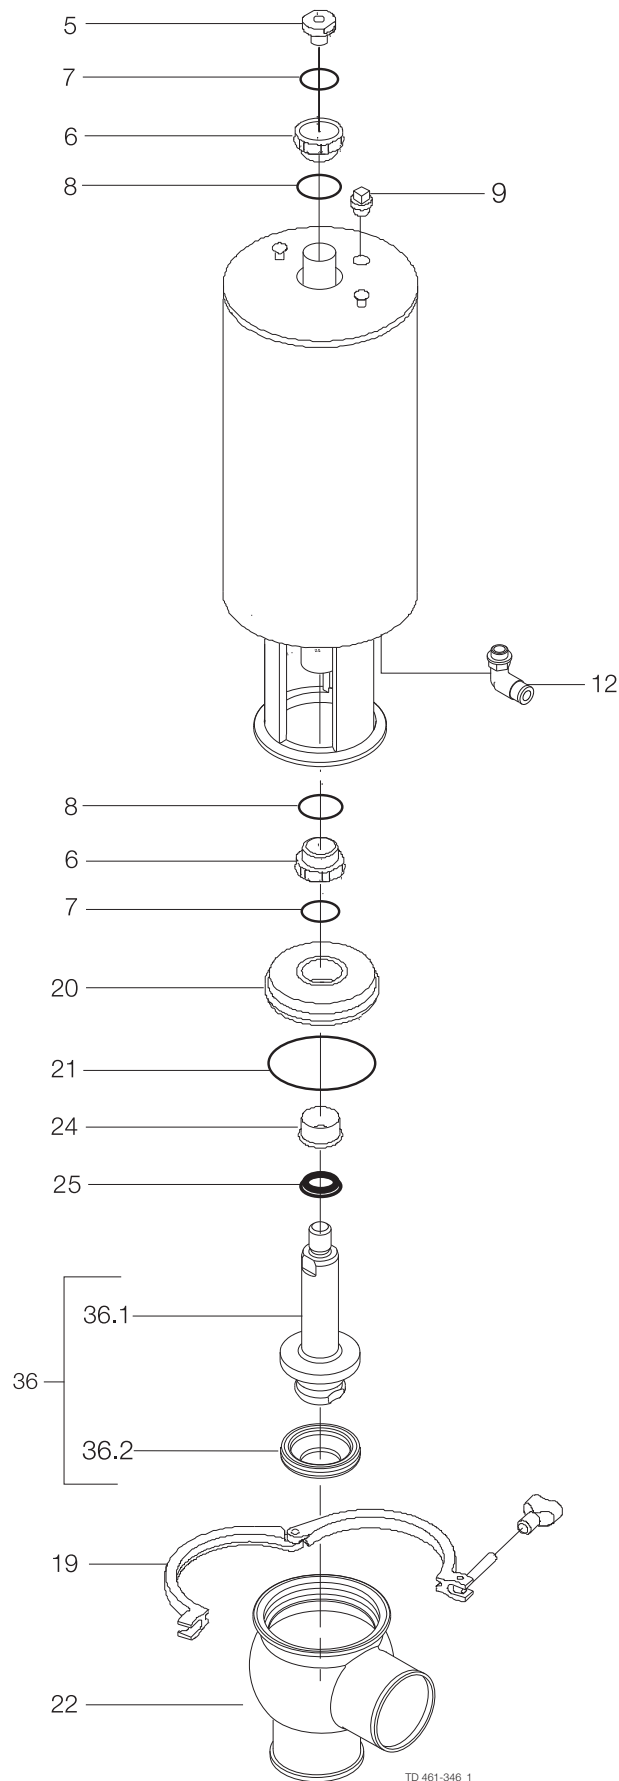

Pos	Qty	Denomination	1½"	2"	2½"	3"	4"
Actuator							
		Actuator, complete (NO)	9613154846	9613154847	9613154848	9613154849	9613154850
		Actuator, complete (NC)	9613154851	9613154852	9613154853	9613154854	9613154855
		Actuator, complete (A/A)	9613154856	9613154857	9613154858	9613154859	9613154860
5	1	Adapter, plastic (- 0115)					
	1	Adapter, steel (0115 - 0518)					
	1	Adapter, steel (0518 -)	9615374701	9615374701	9615374701	9615374701	9615374701
6	□	Bushing					
7	□	O-ring					
8	□	O-ring					
9	1	Plug	9613414101	9613414101	9613414101	9613414101	9613414101
12	1(2)	Air fitting	9611994682	9611994682	9611994682	9611994682	9611994682
Clamp							
19	1	Clamp	9612939316	9612939317	9612939318	9612939319	9612939320
Bonnet							
20	1	Bonnet	9613127102	9613127103	9613127104	9613127105	9613127106
21	♦	O-ring, EPDM (standard)					
	1	O-ring, HNBR					
	1	O-ring, FPM					
24	1	Bushing	9613125002	9613125002	9613125002	9613125002	9613125002
25	♦	Lip seal, EPDM (standard)					
	1	Lip seal, HNBR					
	1	Lip seal, FPM					
Valve Body							
22	1	Valve body, lower, 2 ports, clamp	9613161603	9613161605	9613161607	9613161609	9613161611
	1	Valve body, lower, 3 ports, clamp	9613161604	9613161606	9613161608	9613161610	9613161612
	1	Valve body, lower, 2 ports, welding ends	9613139515	9613139517	9613139519	9613139521	9613139523
	1	Valve body, lower, 3 ports, welding ends	9613139516	9613139518	9613139520	9613139522	9613139524
Valve Plug							
36	1	Plug, shut-off, complete	9613161702	9613161703	9613161704	9613161705	9613155806
36.1	1	Plug, shut-off	9613155201	9613147501	9613147601	9613147701	9613151105
36.2♦	1	Plug seal, PTFE					
			1½"	2"	2½"	3"	4"

Actuator							
□		Service kit	9611926500	9611926500	9611926500	9611926500	9611926500
Product wetted parts							
♦		Service kit, EPDM	9611926561	9611926562	9611926563	9611926564	9611926565
♦		Service kit, HNBR	9611926566	9611926567	9611926568	9611926569	9611926570
♦		Service kit, FPM	9611926571	9611926572	9611926573	9611926574	9611926575

Parts marked with □ are included in the service kits (actuator).
Parts marked with ♦ are included in the service kits (product wetted parts).

Recommended spare parts: Service kits.