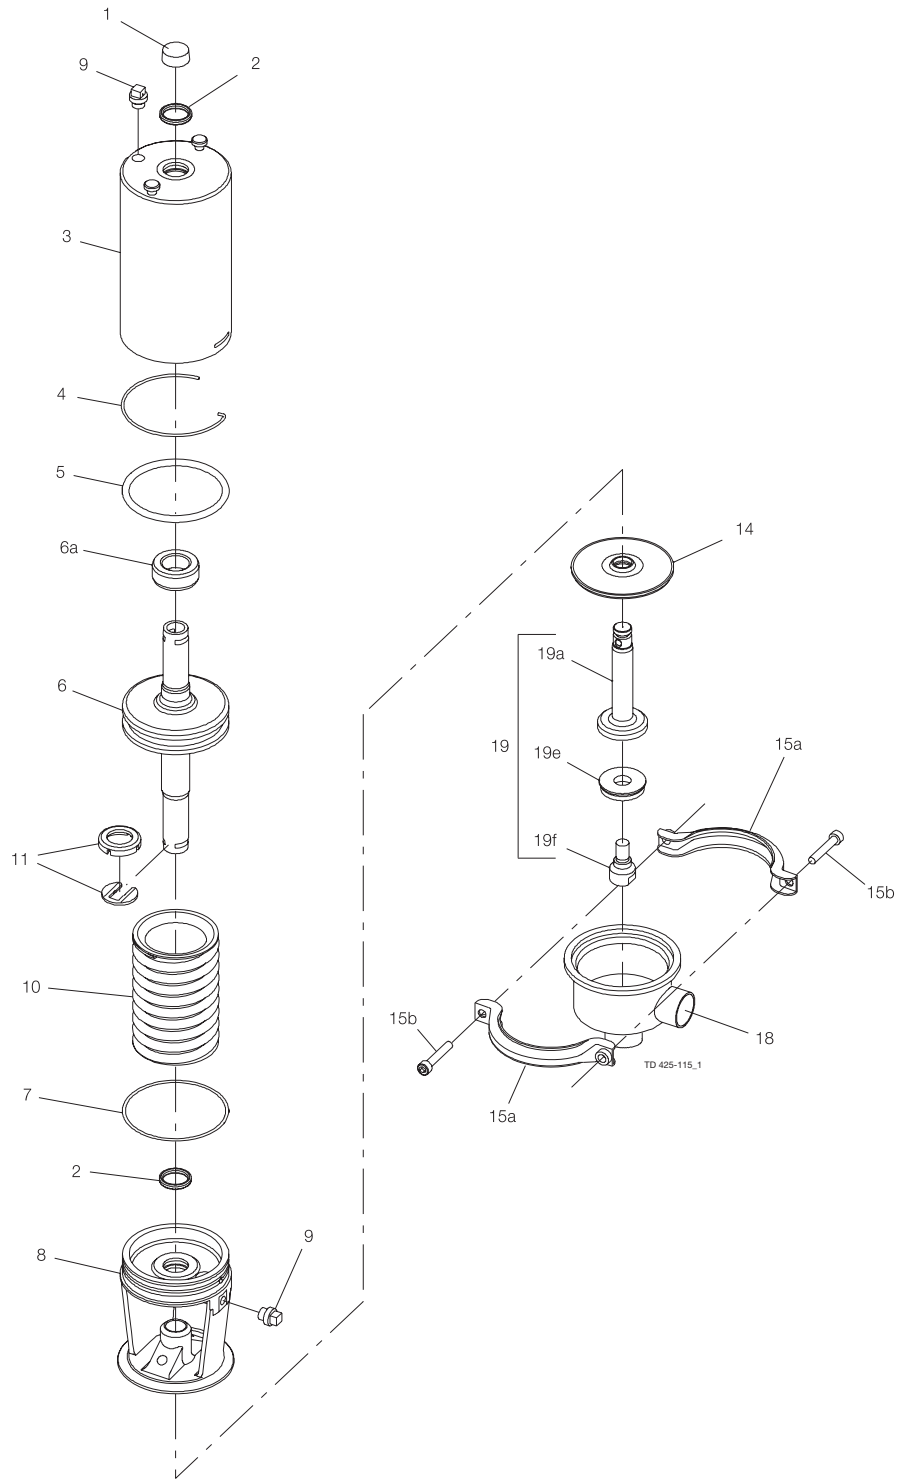

Alternative stem seal