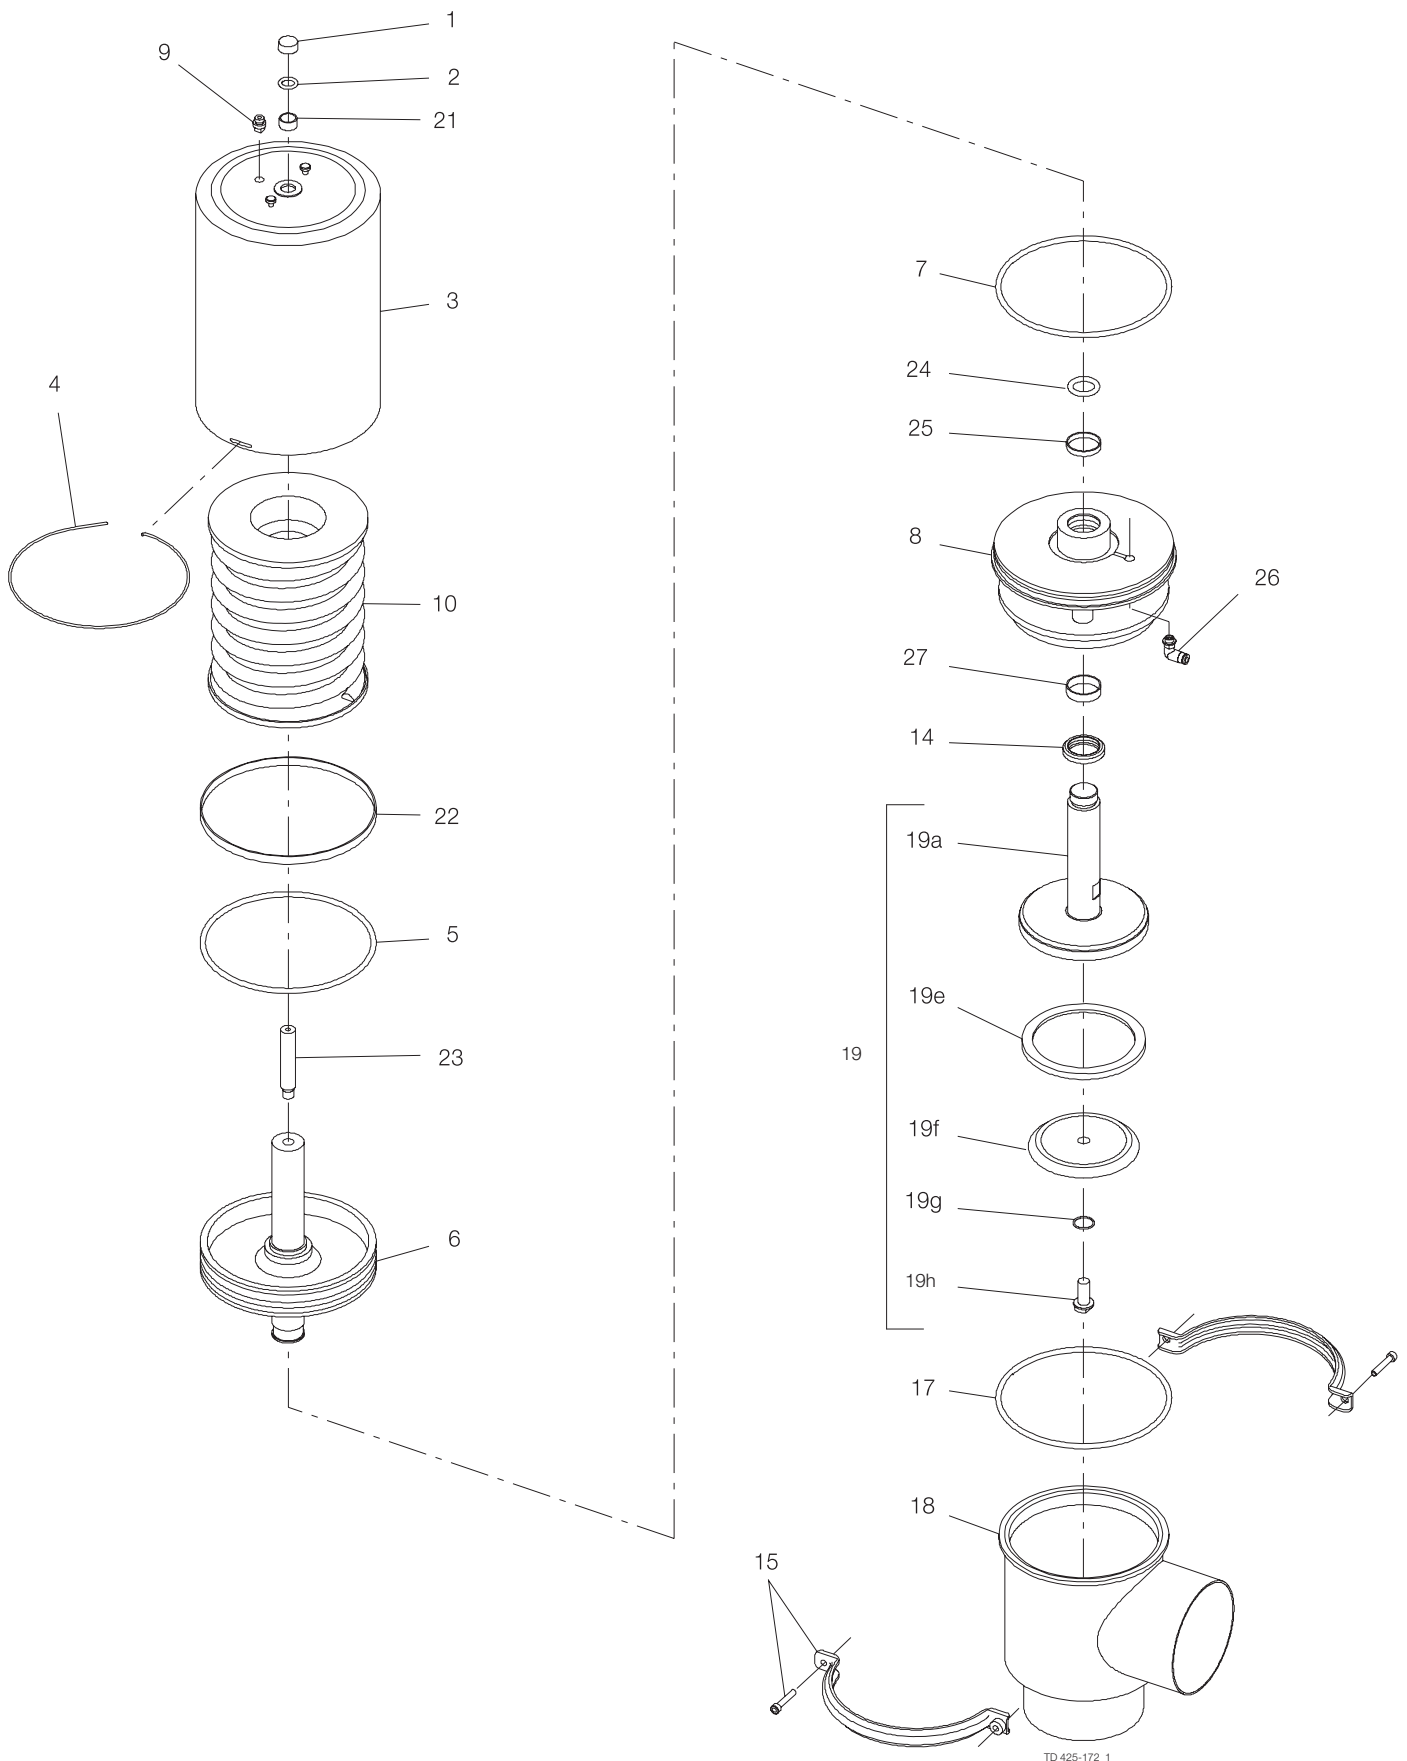

Pos	Qty	Denomination	NC	NO
1	1	Actuator, complete	9612465701	9612465702
2	□	Cap	9611993060	9611993060
3	1	O-ring		
4	□	Cylinder	9612465501	9612465501
5	□	Lock wire		
6	□	O-ring		
7	□	Piston		
8	□	O-ring	9611992892	9611992892
9	1	Bonnet	9612508001	9612508001
10	1	Plug		
21	□	Spring packet	9612441301	9612441301
22	□	Guide ring		
23	□	Guide ring		
24	□	Top pin	9612440801	9612440801
25	□	O-ring		
26	□	Guide ring		
27	□	Air fitting		
	□	Guide ring		

Valve body part

Pos	Qty	Denomination	DN 125	DN 150
14	♦	1 Lip seal, EPDM (standard)		
		1 Lip seal, NBR		
		1 Lip seal, FPM		
Clamp				
15	1	Clamp complete	9611311058	9611311058
Valve body				
17	♦	1 Seal ring, EPDM (standard)	9611992937	9611992937
		1 Seal ring, NBR	9611992938	9611992938
		1 Seal ring, FPM	9611992939	9611992939
18	1	Valve body, 2 ports DIN	9612440501	9612440601
	1	Valve body, 3 ports DIN	9612440502	9612440602
Valve plug				
19	1	Plug, single, complete EPDM (standard)	9612438001	9612438004
	1	Plug, single, complete NBR	9612438002	9612438005
	1	Plug, single, complete FPM	9612438003	9612438006
19a	1	Stem	9612438301	9612438302
19e	♦	1 Plug seal, EPDM (standard)		
	1	Plug seal, NBR		
	1	Plug seal, FPM		
19f	1	Washer	9612438401	9612438401
19g	♦	1 O-ring, EPDM (standard)		
	1	O-ring, NBR		
	1	O-ring, FPM		
19h	1	Screw	9612438701	9612438701

TD 425-172_1