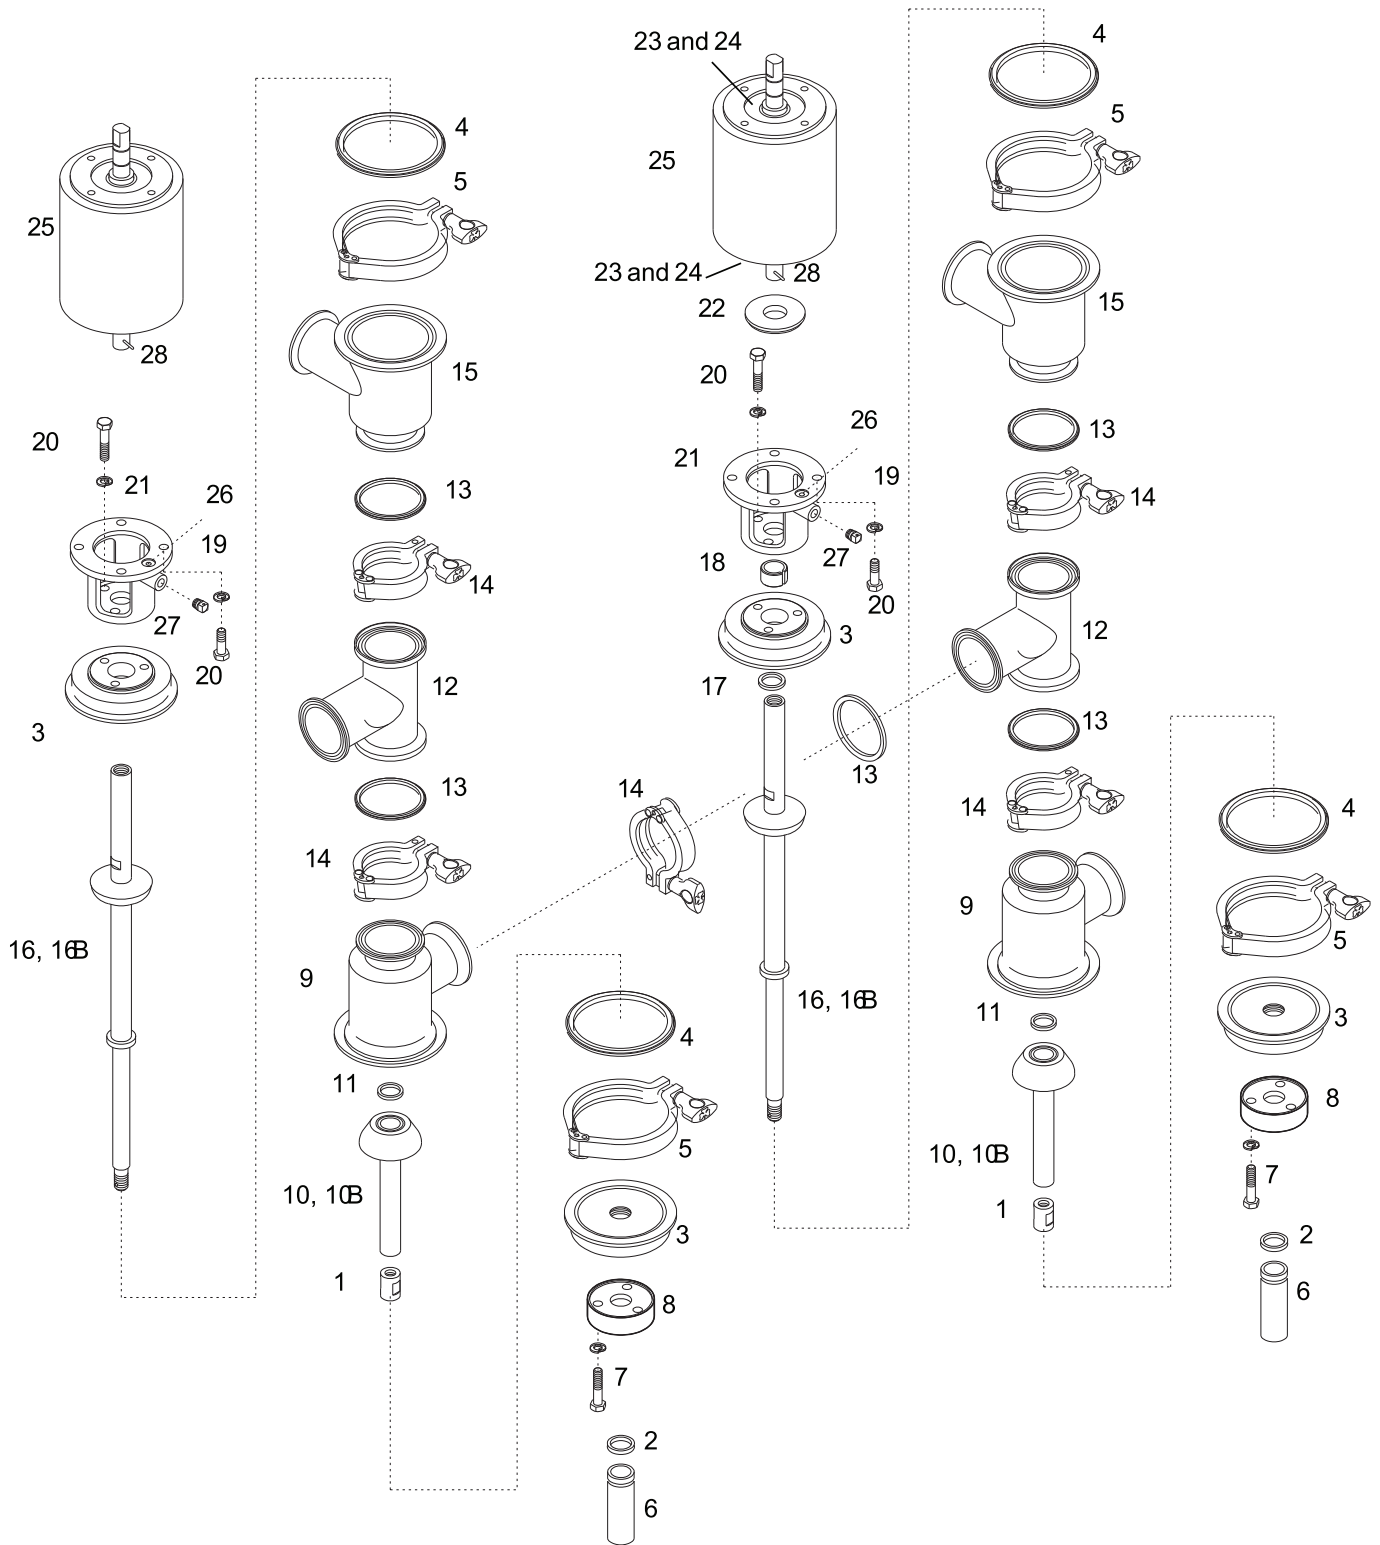

Pos	Qty	Denomination	2"	2 1/2"	3"	4"
1	2	Nut	751794	751794	751794	751284
2	2	O-ring BUNA	750330	750330	750330	750304
	2	O-ring EPDM	751916	751916	751916	
	2	O-ring SFY	751887	751887	751887	
3	4	Bonnet	750514	751686	751687	751899
4	2	Body gasket BUNA	750376	750385	750391	755421
	2	Body gasket EPDM	750383	750390	750400	750686
	2	Body gasket SFY	750382	750389	750398	750738
5	1	Clamp	212198	212199	212111	212109
6	2	Stem guard	750182	750182	750182	750182
7	6	Screw	189723	189723	189723	189723
8	2	End cap	751795	751795	751795	751283
9	2	R.H. body	771026	771026	771024	771366
10	2	Lower stem BUNA				772293
	2	Lower Stem, LP, BUNA	9634059328	9634059330	9634059333	
	2	Lower Stem, LP, EPDM			9634059332	
	2	Lower Stem, LP (SFY)	9634059326	9604058919	9634059331	
	2	TR lower stem	771396	771405	771426	772766
	2	TR2 lower stem	9634051660	9634054995	9634055129	9634051446
10B	2	TR stem seat lower	750943	750947	751268	750906
	2	TR2 stem seat lower	9634050833	752100	752102	752104
11	2	O-ring BUNA	300543	300543	300543	751301
	2	O-ring EPDM	300016	300016	300016	752040
	2	O-ring SFY	300061	300061	300061	N/A
12	2	Body	771253	771303	771300	772309
13	5	Gasket BUNA	298453	298454	298455	298456
	5	Gasket EPDM	290043	290048	290036	290018
	5	Gasket SFY	290030	290040	290049	290053
14	5	Clamp	212196	212197	212198	212199
15	2	L.H. body	770981	770985	770973	771370
16	2	Stem BUNA				772308
	2	Stem, LP, BUNA	9634059289	9634059291	9634059294	
	2	Stem, LP, EPDM			9634059293	
	2	Stem, LP, SFY		9634058928	9634059292	
	2	TR stem	771397	771411	771434	772374
	2	TR2 stem	9634051657	9634054992	9634055126	9634051449
16B	2	TR stem seat	750943	750947	751268	750906
	2	TR2 stem seat	9634050833	752100	752102	752104
17	4	O-ring BUNA	755370	755370	755370	755452
	4	O-ring EPDM	750132	750132	750132	750956
	4	O-ring SFY	750077	750077	750077	750957
18	4	Bushing	763361	763361	763361	762507
19	20	Lockwasher	189962	189962	189962	189962
20	14	Screw	189773	189773	189773	189773
21	2	Yoke	750224	750224	750224	750849
22	4	Packing retainer	751659	751659	751659	751659
23	4	Packing	755461	755461	755461	755461
24	4	Seal retainer	751680	751680	751680	751659
25	2	Actuator	750201	750201	750201	750296
	2	Actuator, HP Options	NA	NA	751222	751222
26	2	O-ring	755388	755388	755388	755388
27	2	Vent plug	181256	181256	181256	181256
28	4	Pin	750338	750338	750338	750338

Test Gages: 84-5-A Inspection gage for 762MRAL 2" - 3", 84-5-B Inspection gage for 762MRAL 4".

See "Green Top Spares" for indication top spares.

Parts marked with $\square\blacklozenge$ are included in the service kits.

		2"	2 1/2"	3"	4"
$\square$	Service Kit Buna	9613990390	9613990393	9613990396	9613990399
$\square$	Service Kit EPDM	9613990391	9613990394	9613990397	9613990400
$\square$	Service Kit SFY	9613990392	9613990395	9613990398	9613990401
$\blacklozenge$	TR Service Kit Buna	9613990590	9613990593	9613990596	9613990599
$\blacklozenge$	TR Service Kit EPDM	9613990591	9613990594	9613990597	9613990600
$\blacklozenge$	TR Service Kit SFY	9613990592	9613990595	9613990598	9613990601
$\circ$	TR2 Service Kit Buna	9613990602	9613990605	9613990608	9613990611
$\circ$	TR2 Service Kit EPDM	9613990603	9613990606	9613990609	9613990612
$\circ$	TR2 Service Kit SFY	9613990604	9613990607	9613990610	9613990613