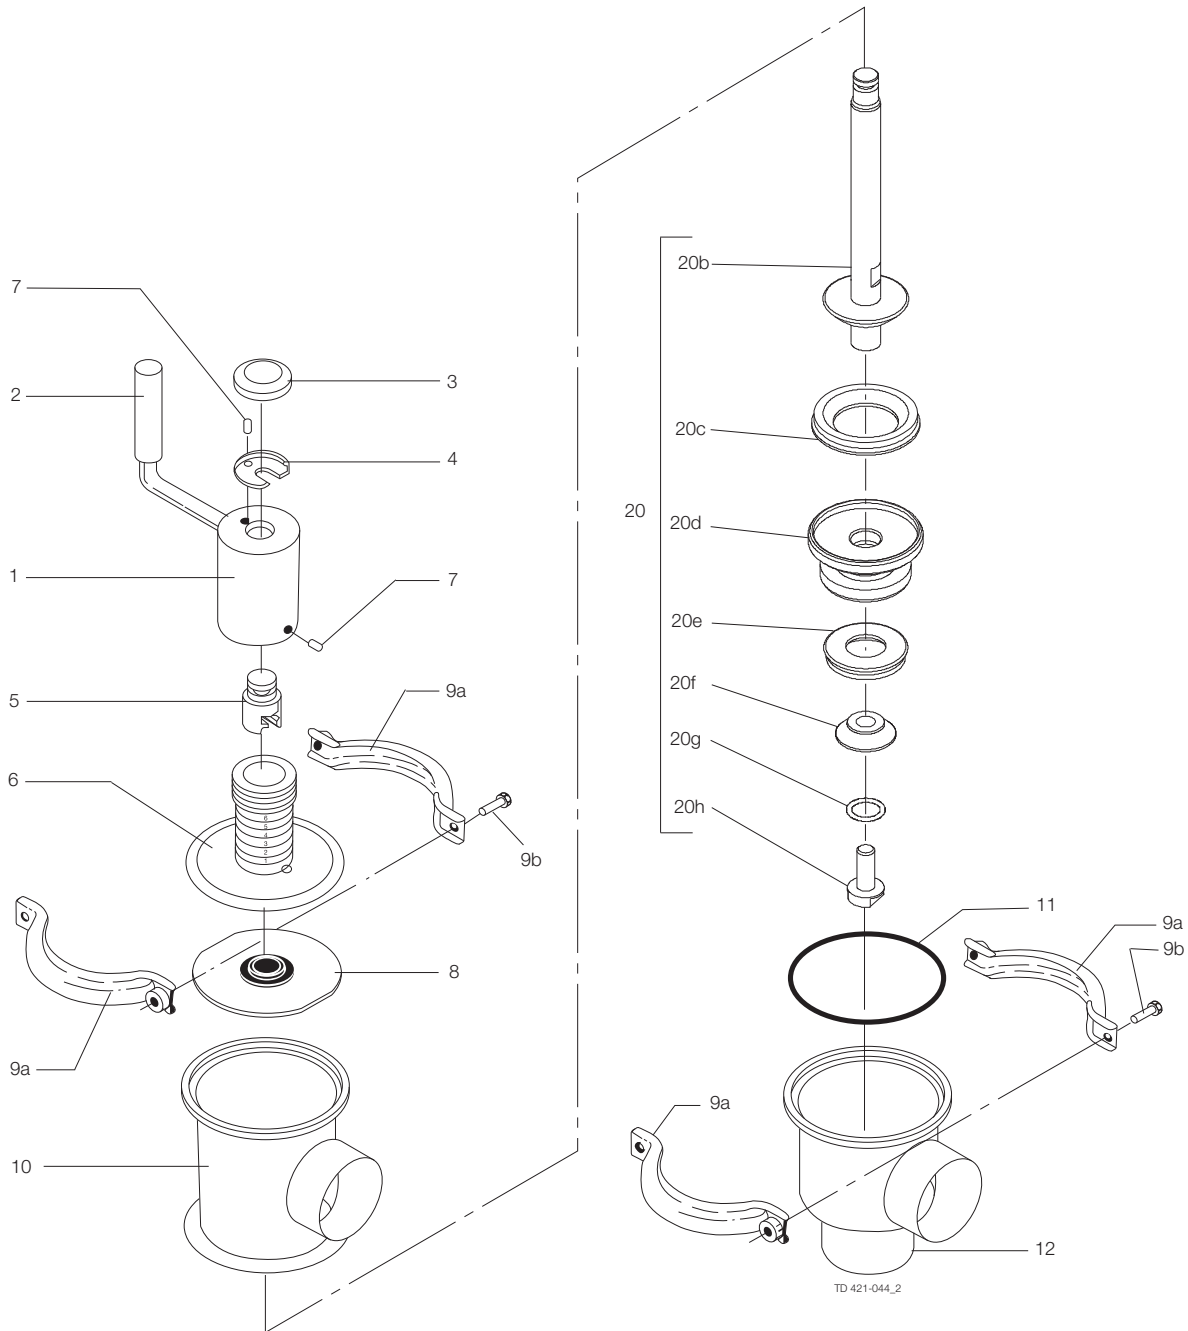

Not manufactured anymore

Alternatives

Pos	Qty	Denomination	DN 40	DN 50	DN 65	76 mm	DN80	DN 100
			38 mm	51 mm	63.5 mm			101.6 mm
Stem seal								
14	1	Lip seal kit, EPDM (standard) . . .	9611920078	9611920078	9611920078	9611920142	9611920142	9611920142
	1	Lip seal kit, NBR	9611920079	9611920079	9611920079	9611920143	9611920143	9611920143
	1	Lip seal kit, FPM	9611920080	9611920080	9611920080	9611920144	9611920144	9611920144
14a ♦	1	Lip seal, EPDM						
	1	Lip seal, NBR						
	1	Lip seal, FPM						
14b	1	Plate	9612280501	9612280501	9612280501	9612308701	9612308701	9612308701
14c ♦	1	Seal ring, EPDM						
	1	Seal ring, NBR						
	1	Seal ring, FPM						
Stem seal								
14d	1	Washer	3135304521	3135304521	3135304521	3135304522	3135304522	3135304522
14e ♦	1	O-ring FEP/Silicone						
14f	1	Holder	3135304531	3135304531	3135304531	3135304541	3135304541	3135304541
14g	1	Seal ring, PTFE						
Valve body with 0.8 RA finish inside								
10	1	Valve body, upper, 1 port ISO . .				3135300562		
	1	Valve body, upper, 1 port DIN . .	9612094503		9612094703		9612094803	9612094903
	1	Valve body, upper, 2 ports ISO . .						3135300583
	1	Valve body, upper, 2 ports DIN . .	9612094504	9612094604	9612094704		9612094804	
12	1	Valve body, lower, 2 ports ISO . .	3135303752		3135303802			
	1	Valve body, lower, 2 ports DIN . .	9612094003					
	1	Valve body, lower, 3 ports ISO . .						
	1	Valve body, lower, 3 ports DIN . .	9612094004		9612094204		9612094304	9612094404
Valve plug with 0.8 RA finish								
	1	Plug, double, complete, EPDM . .				3135310981	3135310984	
	1	Plug, double, complete, NBR . . .	3135310952	3135310962	3135310972	3135310982	3135310985	3135310992
	1	Plug, double, complete, FPM . . .	3135310953	3135310963	3135310973	3135310983	3135310986	3135310993
13	1	Stem	3135310081	3135310082	3135310083	3135310084		
15	1	Middle piece	3135310091	3135310092			3135310096	3135310095
17	1	Washer	3135310101	3135310102		3135310104	3135310106	
19	1	Screw	3135310111	3135310111	3135310111	3135310111	3135310111	3135310111
			DN 40	DN 50	DN 65			DN 100
			38 mm	51 mm	63.5 mm	76 mm	DN80	101.6 mm

Service kit for product wetted parts, standard

□	Service kit EPDM	9611920025	9611920028	9611920031	9611920034	9611920108	9611920037
□	Service kit NBR	9611920026	9611920029	9611920032	9611920035	9611920109	9611920038
□	Service kit FPM	9611920027	9611920030	9611920033	9611920036	9611920110	9611920039

Service kit for special lip seal

♦	Service kit EPDM	9611920471	9611920475	9611920479	9611920483	9611920487	9611920491
♦	Service kit NBR	9611920472	9611920476	9611920480	9611920484	9611920488	9611920492
♦	Service kit FPM	9611920473	9611920477	9611920481	9611920485	9611920489	9611920493
♦	Service kit FEP	9611920474	9611920478	9611920482	9611920486	9611920490	9611920494

Parts marked with □♦ are included in the service kits.

Recommended spare parts: Pos. 3,7 and Service Kit.