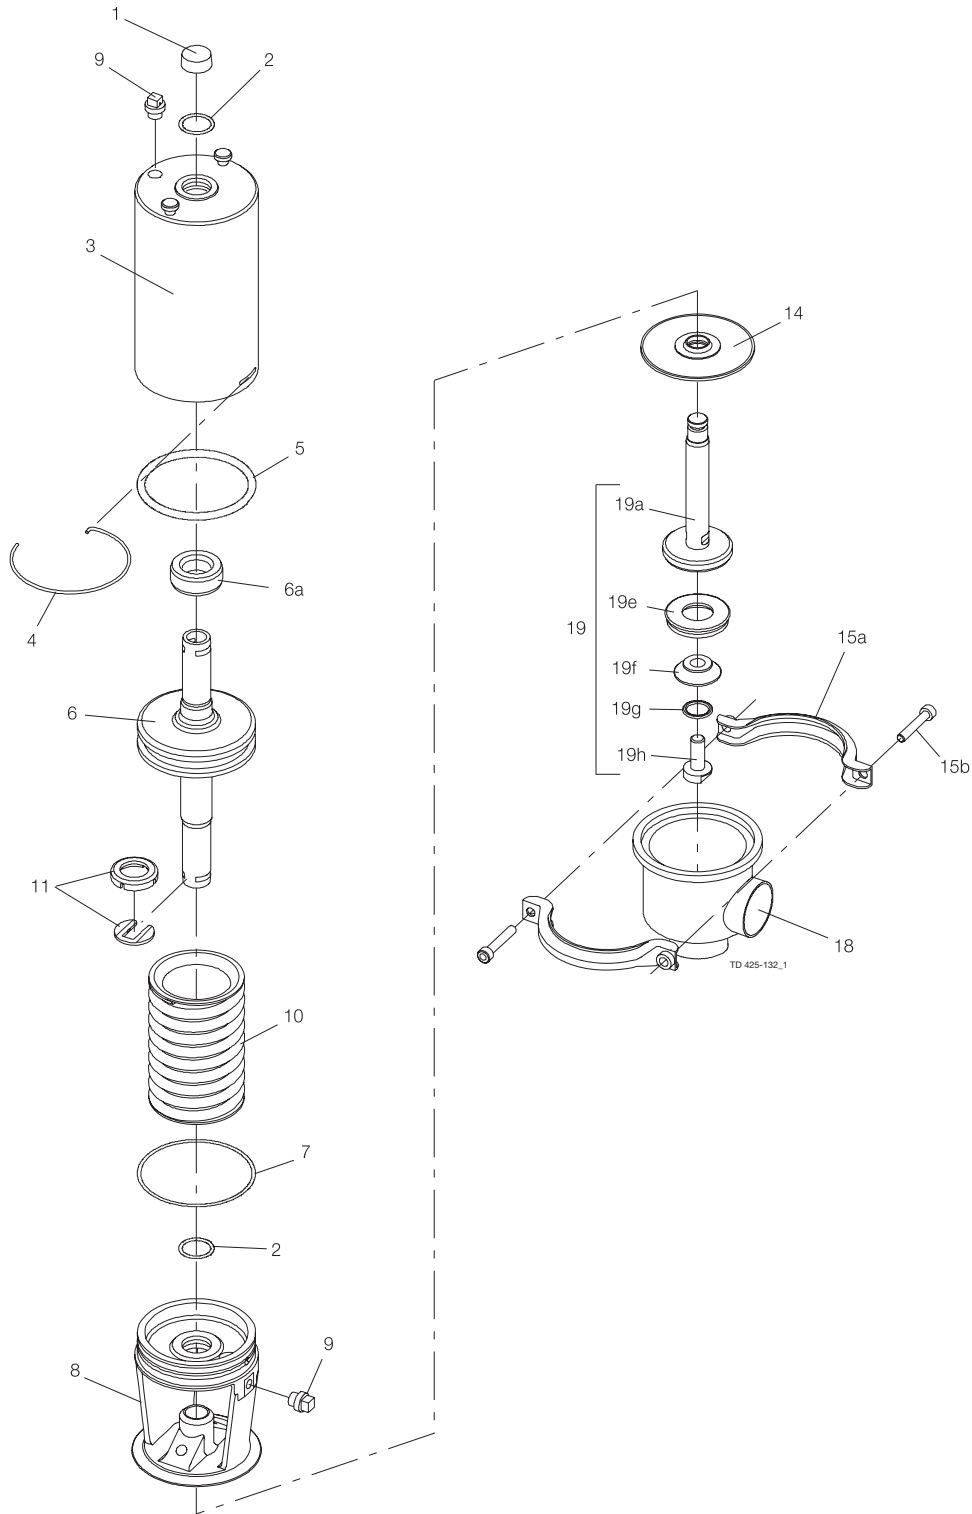

Not manufactured anymore

Alternative stem seal