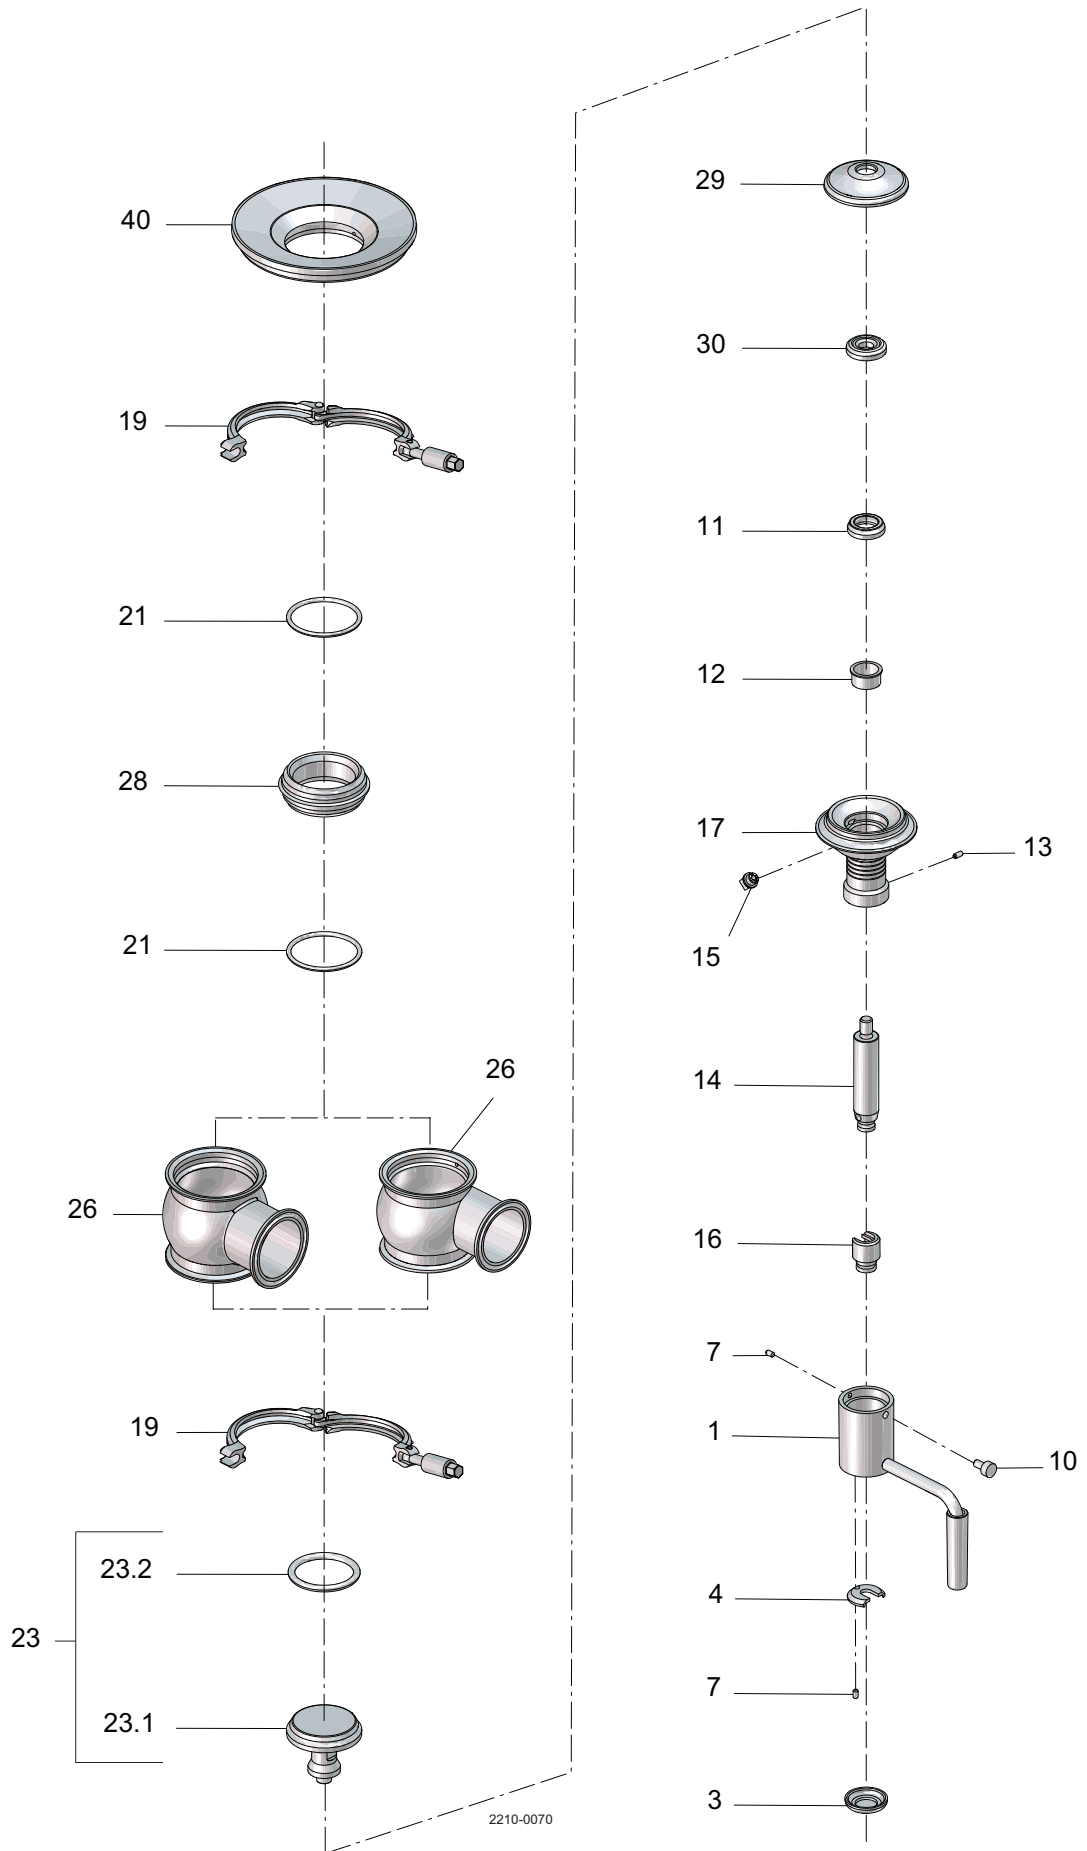

Parts marked with ♦ are included in the service kits (product wetted parts)

Tool for bushing (pos. 12) 9613160901

TD900-655

Pos	Qty	Denomination	2"	2½"	3"	4"
Actuator						
		Crank mechanism complete	9613182002	9613182003	9613182004	9613182005
1	1	Crank	3135304621	3135304621	3135304621	3135304621
3	1	Cap	3135304681	3135304681	3135304681	3135304681
4	1	Washer	3135304671	3135304671	3135304671	3135304671
7	2	Set screw	22158192	22158192	22158192	22158192
10	1	Lock screw	3135305291	3135305291	3135305291	3135305291
11	1	Lip seal, HNBR	9613120502	9613120502	9613120502	9613120502
12	1	Bushing	9613125002	9613125002	9613125002	9613125002
13	1	Spring pin	9611992969	9611992969	9611992969	9611992969
14	1	Upper spindle	9613181801	9613181801	9613181801	9613181801
15	1	Plug	96134141-01	96134141-01	96134141-01	96134141-01
16	1	Stem extension	9613121801	9613121801	9613121801	9613121801
17	1	Sealing element	9613181402	9613181502	9613181602	9613181702
Clamp						
19	1	Clamp	9612939323	9612939324	9612939325	9612939326
21	♦	2 O-ring, EPDM (standard)				
	♦	2 O-ring, HNBR				
	♦	2 O-ring, FPM				
		O-ring set, (10 pcs.) EPDM	9614059425	9614059428	9614059431	9614059434
		O-ring set, (10 pcs.) HNBR	9614059426	9614059429	9614059432	9614059435
		O-ring set, (10 pcs.) FPM	9614059427	9614059430	9614059433	9614059436
29	♦	1 Diaphragm				
		Diaphragm set, (10 pcs.)	9614059438	9614059439	9614059440	9614059441
30	1	Disc for diaphragm	9613144101	9613144201	9613144301	9613144301
Valve body standard (upper)						
26	1	Valve body, 1 ports, clamp	9613161505	9613161507	9613161509	9613161511
	1	Valve body, 2 ports, clamp	9613161506	9613161508	9613161510	9613161512
	1	Valve body, 1 ports, welding ends	9613139317	9613139319	9613139321	9613139323
	1	Valve body, 2 ports, welding ends	9613139318	9613139320	9613139322	9613139324
(Valve body tangential)						
	2	Valve body, 1 port, clamp	9613169002	9613169004	9613169006	9613169008
	2	Valve body, 2 ports, clamp	9613169018	9613169020	9613169022	9613169024
	2	Valve body, 1 port, welding ends	9613444809	9613444811	9613444813	9613444815
	2	Valve body, 2 ports, welding ends	9613444810	9613444812	9613444814	9613444816
Seat						
28	1	Seat	9613127503	9613127504	9613127505	9613127506
Tank flange						
40	1	Tank flange	9634069901	9634070001	9634070101	9634070201
Valve Plug (shut off)						
23	1	Plug, complete, EPDM (standard)	9613122103	9613122104	9613122105	9613122106
	1	Plug, complete, HNBR	9613122109	9613122110	9613122111	9613122112
	1	Plug, complete, FPM	9613122115	9613122116	9613122117	9613122118
23.1	1	Plug	9613143401	9613143402	9613143403	9613143404
23.2♦	1	Plug seal, EPDM (standard)				
	♦	1 Plug seal, HNBR				
	♦	1 Plug seal, FPM				
		Plug seal set, (10 pcs.) EPDM	9614059407	9614059410	9614059413	9614059416
		Plug seal set, (10 pcs.) HNBR	9614059408	9614059411	9614059414	9614059417
		Plug seal set, (10 pcs.) FPM	9614059409	9614059412	9614059415	9614059418