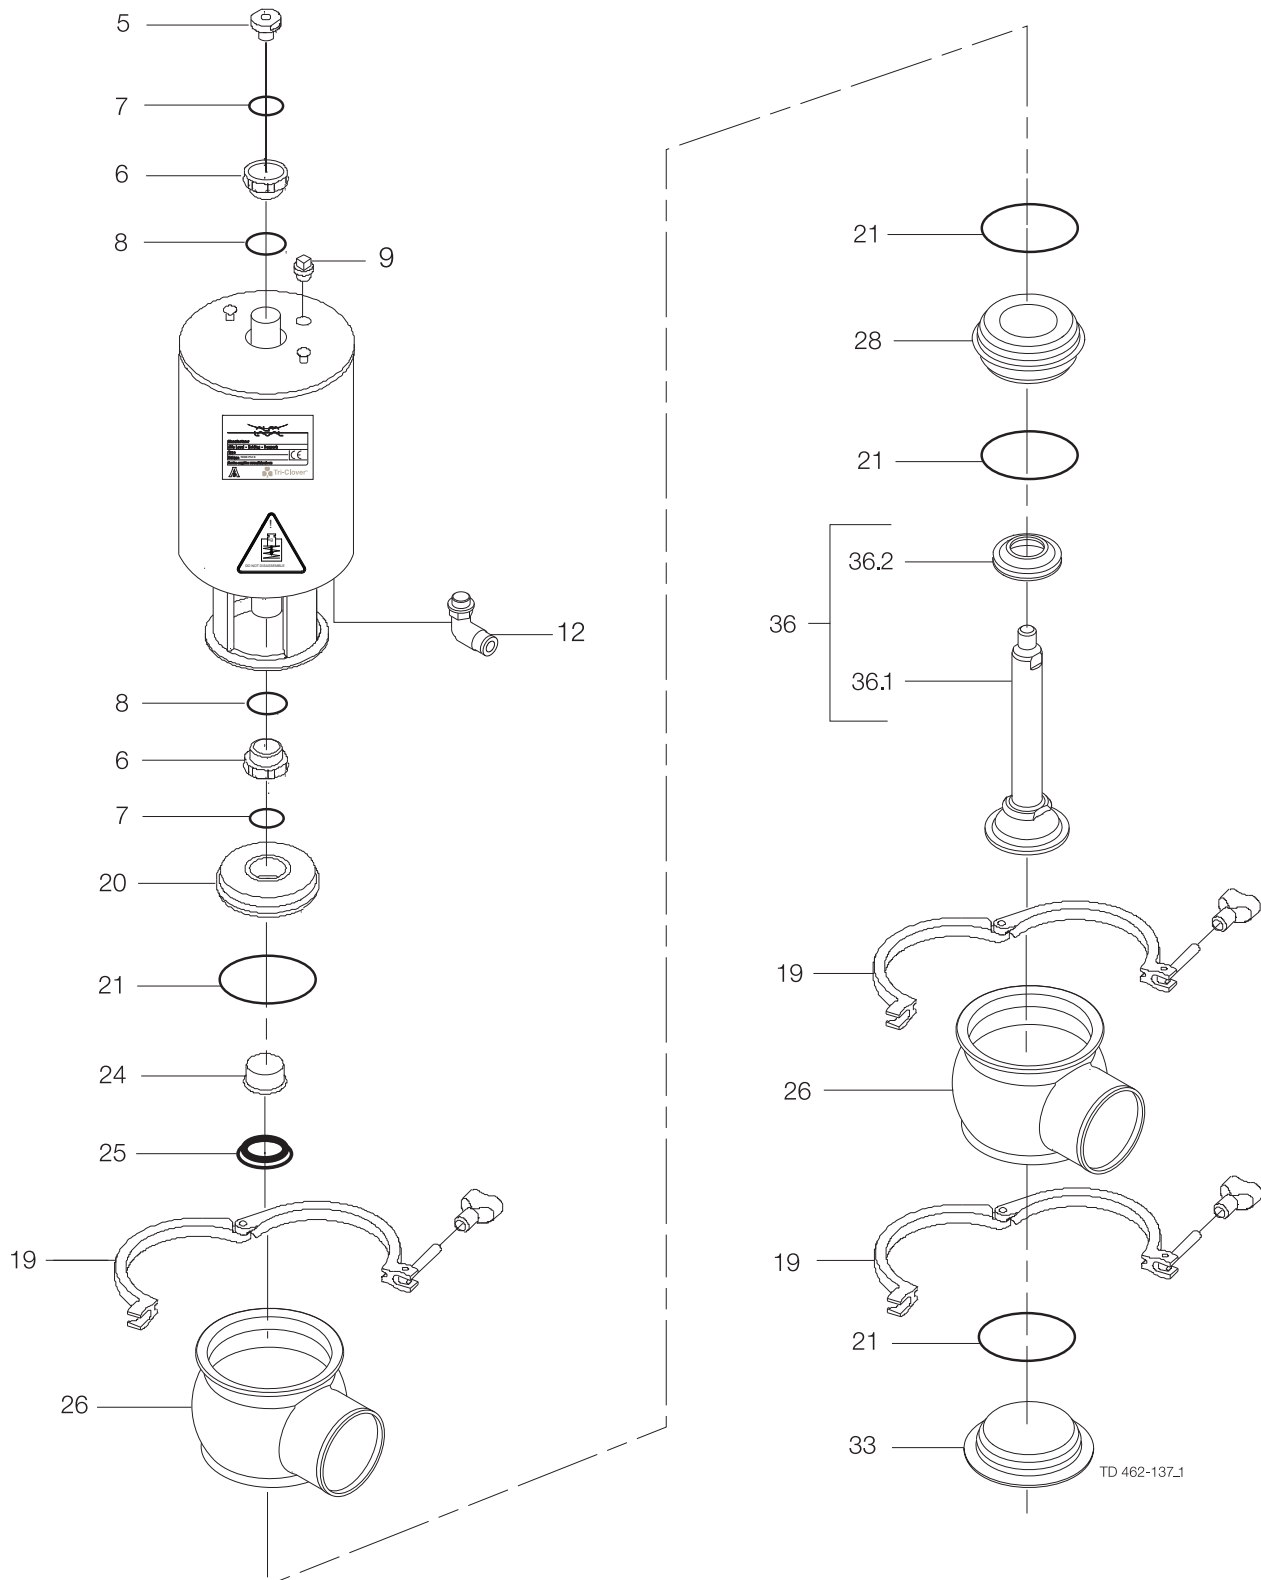

If the actuator is marked with a danger warning do NOT attempt to cut the actuator open.

Do NOT attempt to disassemble the actuator due to spring under load danger.

Do NOT attempt to cut the actuator open, due to spring under load danger.

AND

Do NOT attempt to cut the actuator open, due to spring under load danger.

TD 462-137.1