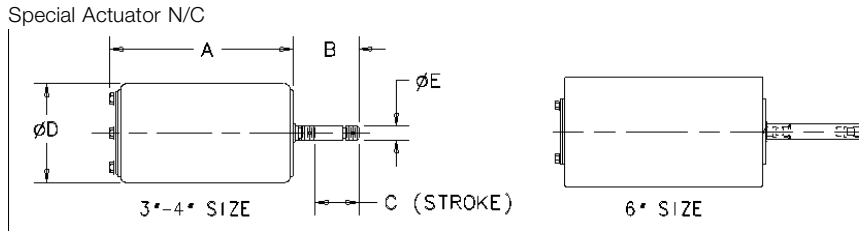

Standard 761 Actuators

Dimensions are approximate and are intended to aid in identification only. For more information, contact Alfa Laval, Inc.

Valve Size (In)	Part Number	Used on	A (In)	B (In)	C (In)	D (In)	E (In)
1½-3	25428S	761/762 S-TO-A LONG	8-1/16	3	2	4.5	0.623
1½-3	25436S	761/762 S-TO-A SHORT	5 11/16	2 3/16	1 3/16	4.5	0.623
1	25436S	761 SPRING-TO-AIR	4 3/8	1 7/16	13/16	4.5	0.623
2-3	25455S	761-90M-20L S-TO-A	8 1/16	4	3	4.5	0.623
2	25457S	761-90M S-TO-A LONG	10	5 1/2	4 1/2	4.5	0.623
1½-3	25465S	761/741-30S A-TO-A	5 11/16	2 3/16	1 3/16	4.5	0.623
1½-3	25466S	761-10M39L A-TO-A	8 1/16	3	2	4.5	0.623
4	25467S	761-10M-20HPL S-TO-A	10	5 1/2	4 1/2	6	0.623
3 and 4	25468S	761-90M-30L A-TO-A	10	5 5/16	4 5/16	4.5	0.623
1	25475S	761 AIR-TO-AIR	4 3/8	1 7/16	13/16	4.5	0.623
3 and 4	25497S	761-10M-20HPL S-TO-A	8 1/16	3	2	6	0.623
3	25500S	MM251-29H	8 1/16	2 1/2	1 3/16	6	0.623
3	25511S	761-41MWW-20L S-TO-A	8 1/16	4 3/16	3	4.5	0.623
4	25517S	761 AIR-TO-AIR	10	5 1/2	4 1/2	6	0.623
3-4	25519S	761 AIR-TO-AIR	8 1/16	3	2	6	0.623
1½-3	25520S	761/762 S-TO-A HP SHORT	8 1/16	2 3/8	1 3/8	6	0.623
NONE	25521S	NOT USED	5 11/16	2 3/16	1 3/16	4.5	0.623
4	25522S	761 A-TO-A XLONG STROKE	10	7 1/4	6 1/4	6	0.623
1½-3	25525S	761/762 S-TO-A HP LONG	8 1/16	3 3/16	2	6	0.623