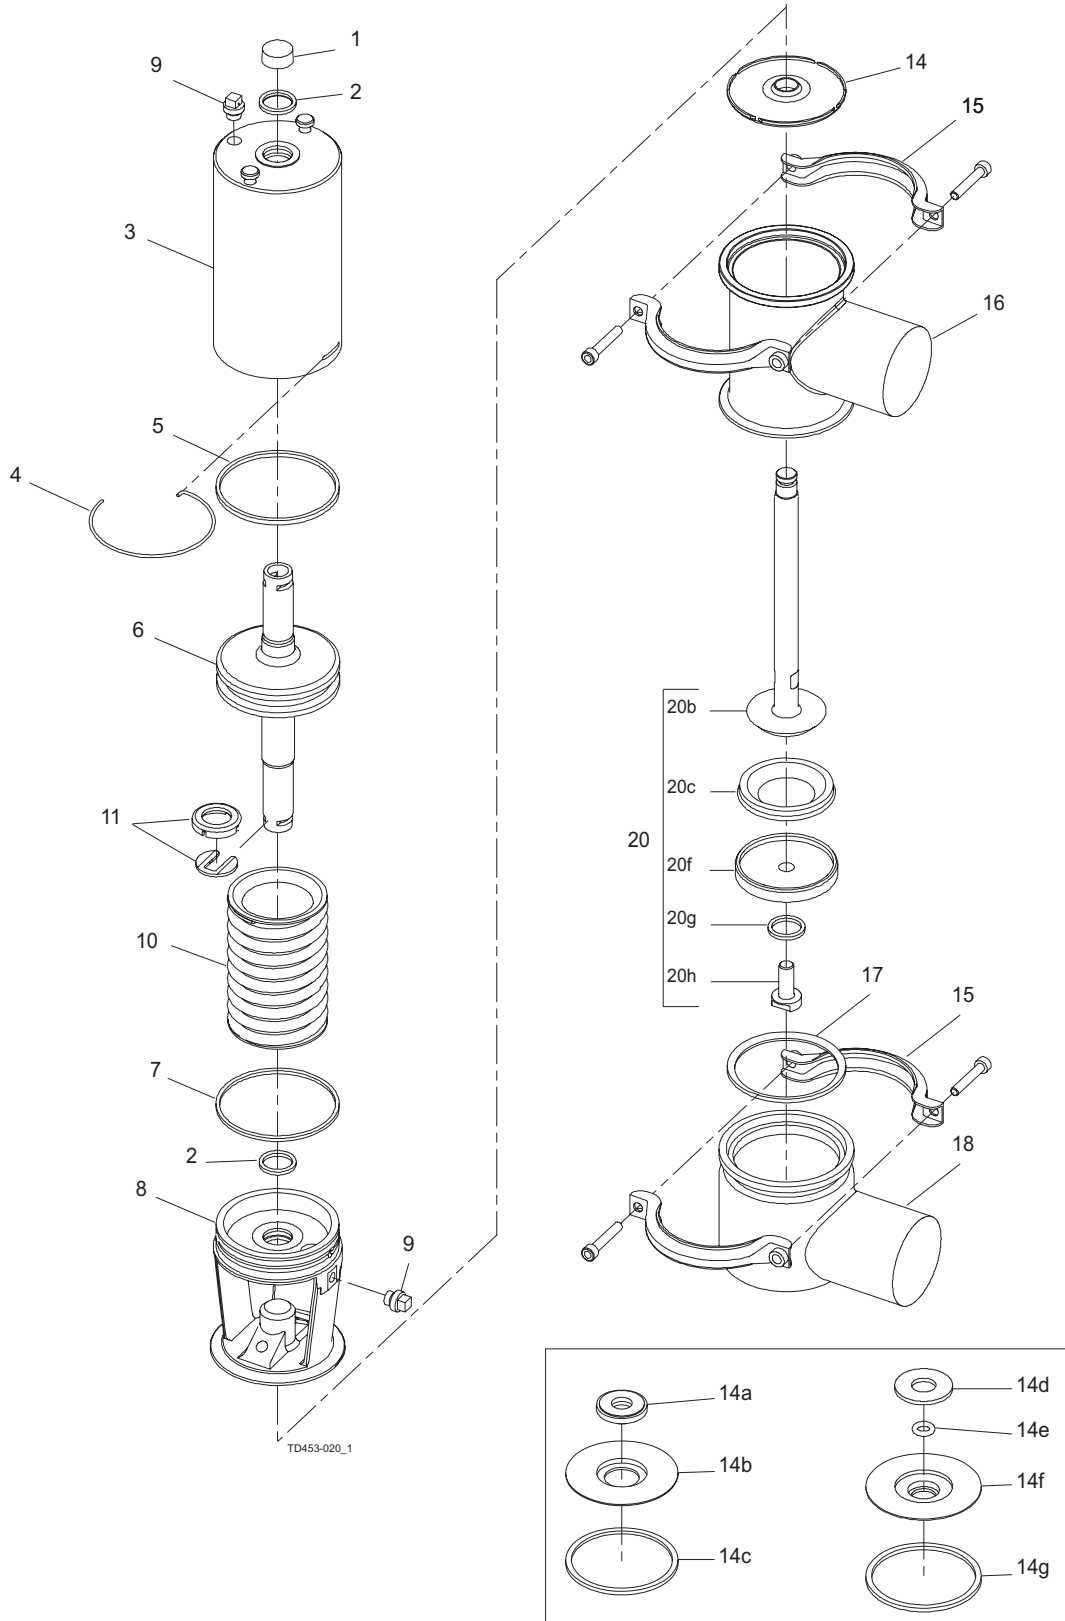

Not manufactured anymore

Alternatives stem seal

Parts for FEP seal

Alternatives

Pos	Qty	Denomination	DN 40 DN/OD 38	DN 50 DN/OD 51	DN 65 DN/OD 63,5	DN 80 DN/OD 76	DN 100 DN/OD 101,6
Stem seal							
14	1	Lip seal kit, EPDM (standard)	9611920078	9611920078	9611920078	9611920142	9611920142
	1	Lip seal kit, NBR	9611920079	9611920079	9611920079	9611920143	9611920143
	1	Lip seal kit, FPM	9611920080	9611920080	9611920080	9611920144	9611920144
14a ○	1	Lip seal, EPDM					
	1	Lip seal, NBR					
	1	Lip seal, FPM					
14b	1	Plate	9612280501	9612280501	9612280501	9612308701	9612308701
14c ○	1	Seal ring, EPDM					
	1	Seal ring, NBR					
	1	Seal ring, FPM					
Stem seal							
14d	1	Washer	3135304521	3135304521	3135304521	3135304522	3135304522
14e ○	1	O-ring FEP/Silicone					
14f	1	Holder	3135304531	3135304531	3135304531	3135304541	3135304541
14g ○	1	Seal ring, PTFE					
Pos	Qty	Denomination	DN 40 DN/OD 38	DN 50 DN/OD 51	DN 65 DN/OD 63,5	DN 80 DN/OD 76	DN 100 DN/OD 101,6
Valve body with 0.8 RA finish inside							
16	1	Valve body, upper, 1 port ISO				3135300562	
	1	Valve body, upper, 1 port DIN	9612094503		9612094703	9612094803	9612094903
	1	Valve body, upper, 2 ports ISO					3135300583
	1	Valve body, upper, 2 ports DIN	9612094504	9612094604	9612094704	9612094804	
18	1	Valve body, lower, 1 ports ISO	3135305827	3135305837	3135305847	3135305857	3135305867
	1	Valve body, lower, 1 ports DIN	9612322103	9612322203	9612322303	9612322403	9612322503
	1	Valve body, lower, 2 ports ISO	3135305828	3135305838	3135305848	3135305858	3135305868
	1	Valve body, lower, 2 ports DIN	9612322104	9612322204	9612322304	9612322404	9612322504
Valve plug with 0.8 RA finish							
20	1	Plug, complete EPDM (standard)	3135305714	3135305734		3135305754	3135305764
	1	Plug, complete NBR	3135305715	3135305735	3135305745	3135305755	3135305765
	1	Plug, complete FPM	3135305716	3135305736	3135305746	3135305756	3135305766
20b	1	Stem	3135305694			3135305704	3135305704
20f	1	Washer	3135305642	3135305642	3135305652	3135305662	3135305672
20h	1	Screw	3135310111	3135310111	3135310111	3135310111	3135310111
Pos	Qty	Denomination	DN 40 DN/OD 38	DN 50 DN/OD 51	DN 65 DN/OD 63,5	DN 80 DN/OD 76	DN 100 DN/OD 101,6
Service kit for actuator							
□		Service kit	9611920008	9611920008	9611920008	9611920009	9611920009
Service kit for product wetted parts, standard							
♦		Service kit EPDM	9611920518	9611920518	9611920521	9611920524	9611920527
♦		Service kit NBR	9611920519	9611920519		9611920525	9611920528
♦		Service kit FPM	9611920520	9611920520		9611920526	
Service kit for special lip seal							
○		Service kit EPDM	9611920971	9611920975	9611920979	9611920983	9611920987
○		Service kit NBR	9611920972	9611920976	9611920980	9611920984	9611920988
○		Service kit FPM	9611920973	9611920977	9611920981	9611920985	9611920989
○		Service kit FEP	9611920974	9611920978	9611920982	9611920986	9611920990

Parts marked with □♦○ are included in the service kits.

Recommended spare parts: Service kits.