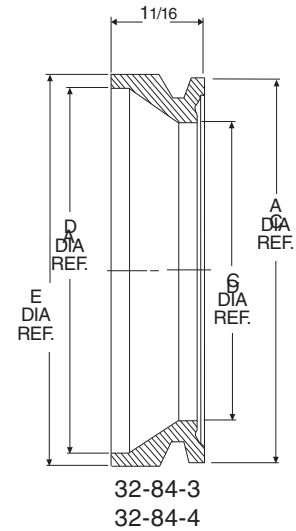

Tank Pods for Kettle Valves Dimensions

*4" length is standard. Other lengths available per customer requirement.

32-82-3
32-82-4

32-84-3
32-84-4

Size 32-82 and 32-84

Valve Size (in)	A	C	D	E
	in	in	in	in
3	4.20	3.31	4.25	4.50
4	5.87	4.84	5.78	6.00