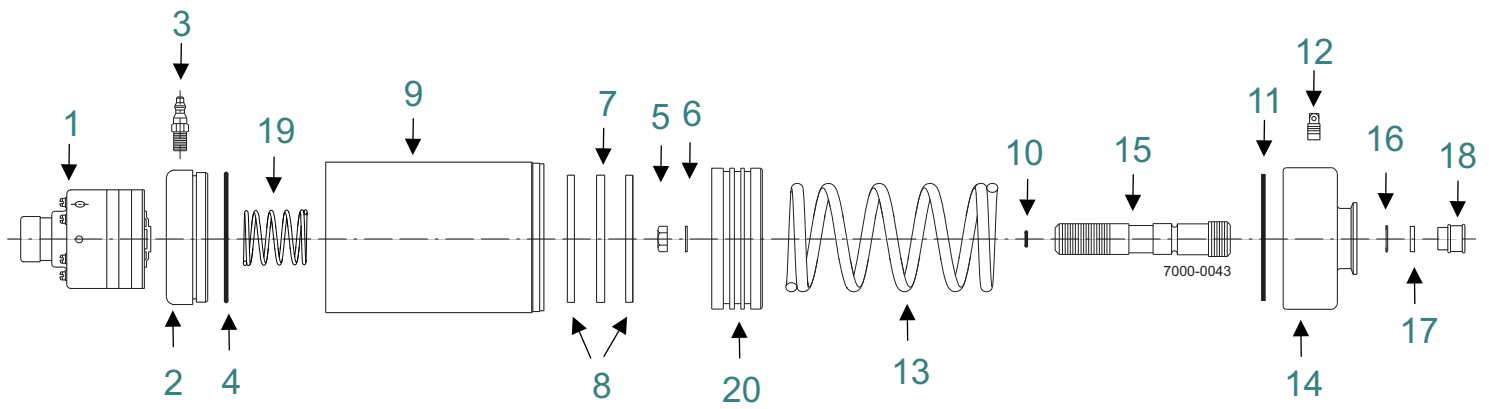

Pos	Qty	Denomination	Item #
1	1	Moore Positioner	769498
2	1	Upper Bonnet	750119
3	1	Pipe Plug	751541
4	1	O ring	755462
5	1	Nut	189923
6	1	Lockwasher	189971
7	☐	Felt Seal	755464
8	☐	2 Vee Block Packing	755460
9	1	Cylinder	750870
10	☐	O Ring	755388
11	☐	O Ring	296608
12	1	Vented Plug	181256
13	1	Spring Assembly	750826
14	1	Bonnet Assembly	753796
15	1	Actuator Stem	750328
16	1	Retaining Ring	755090
17	☐	1 Vee Block Packing	755461
18	1	Coupler	764241
19	1	Spring Assembly	750998
20	1	Piston	750118
			Item #
☐		Service Kit	752039