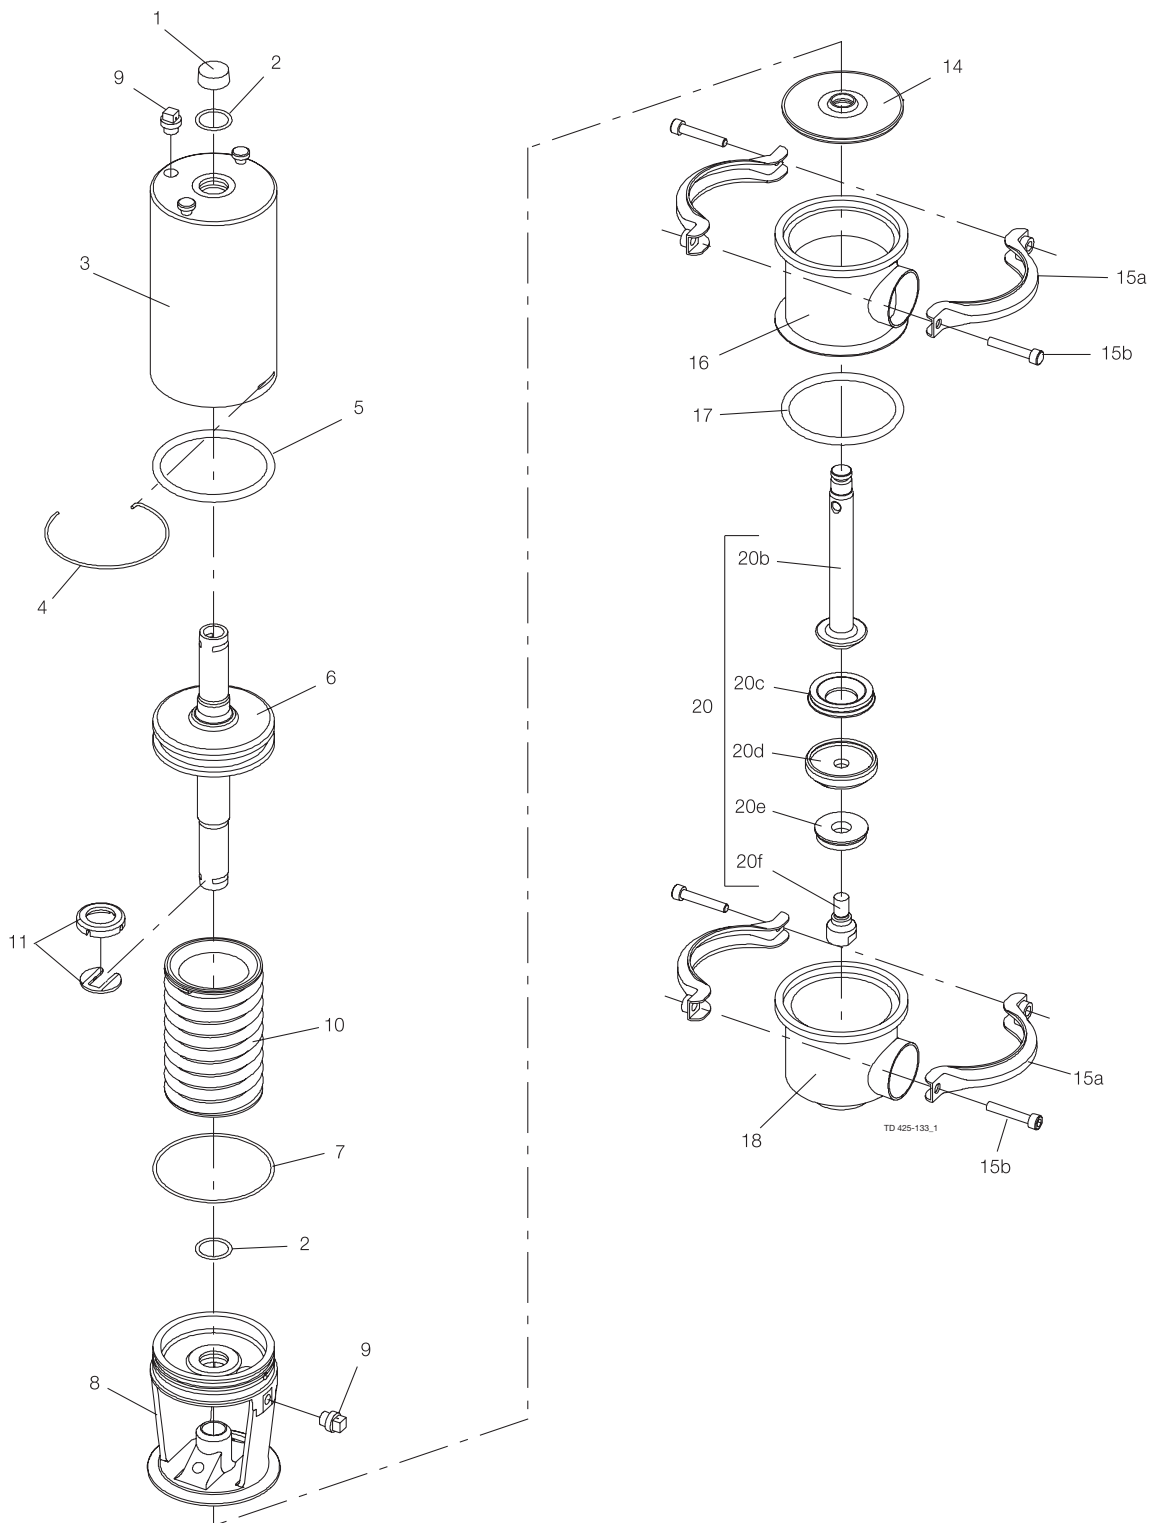

Not manufactured anymore

Alternative stem seal

Alternatives

			DN 25
Pos	Qty	Denomination	25 mm
Stem seal			
14	1	Lip seal kit, EPDM (standard)	9611920078
	1	Lip seal kit, NBR	9611920079
	1	Lip seal kit, FPM	9611920080
14a ○	1	Lip seal, EPDM	
	1	Lip seal, NBR	
	1	Lip seal, FPM	
14b	1	Plate	9612280501
14c ○	1	Seal ring, EPDM	
	1	Seal ring, NBR	
	1	Seal ring, FPM	
Stem seal			
14d	1	Washer	3135304521
14e ○	1	O-ring FEP/Silicone	
14f	1	Holder	3135304531
14g ○	1	Seal ring, PTFE	

			DN 25
Pos	Qty	Denomination	25 mm
Valve body with 0.8 RA finish inside			
16	1	Valve body, upper, 1 port ISO	9612599103
	1	Valve body, upper, 1 port DIN	9612599203
	1	Valve body, upper, 2 ports DIN	9612599204
	1	Valve body, lower, 2 ports DIN	9612598803
	1	Valve body, lower, 3 ports ISO	9612598704
	1	Valve body, lower, 3 ports DIN	9612598804
Valve plug with 0.8 RA finish			
	1	Plug, double, complete NBR	9612600605
	1	Plug, double, complete FPM	9612600606
20b	1	Stem	3135310089
20d	1	Middle piece	9612600502
20f	1	Screw	

			DN 25
			25 mm
Service kit for actuator			
□		Service kit	9611920008
Service kit for product wetted parts, standard			
♦		Service kit EPDM	9611920542
♦		Service kit NBR	9611920543
♦		Service kit FPM	9611920544
Service kit for special lip seal			
○		Service kit EPDM	9611920545
○		Service kit NBR	9611920546
○		Service kit FPM	9611920547
○		Service kit FEP	9611920548

Parts marked with □●○ are included in the service kits.

Recommended spare parts: service kits.