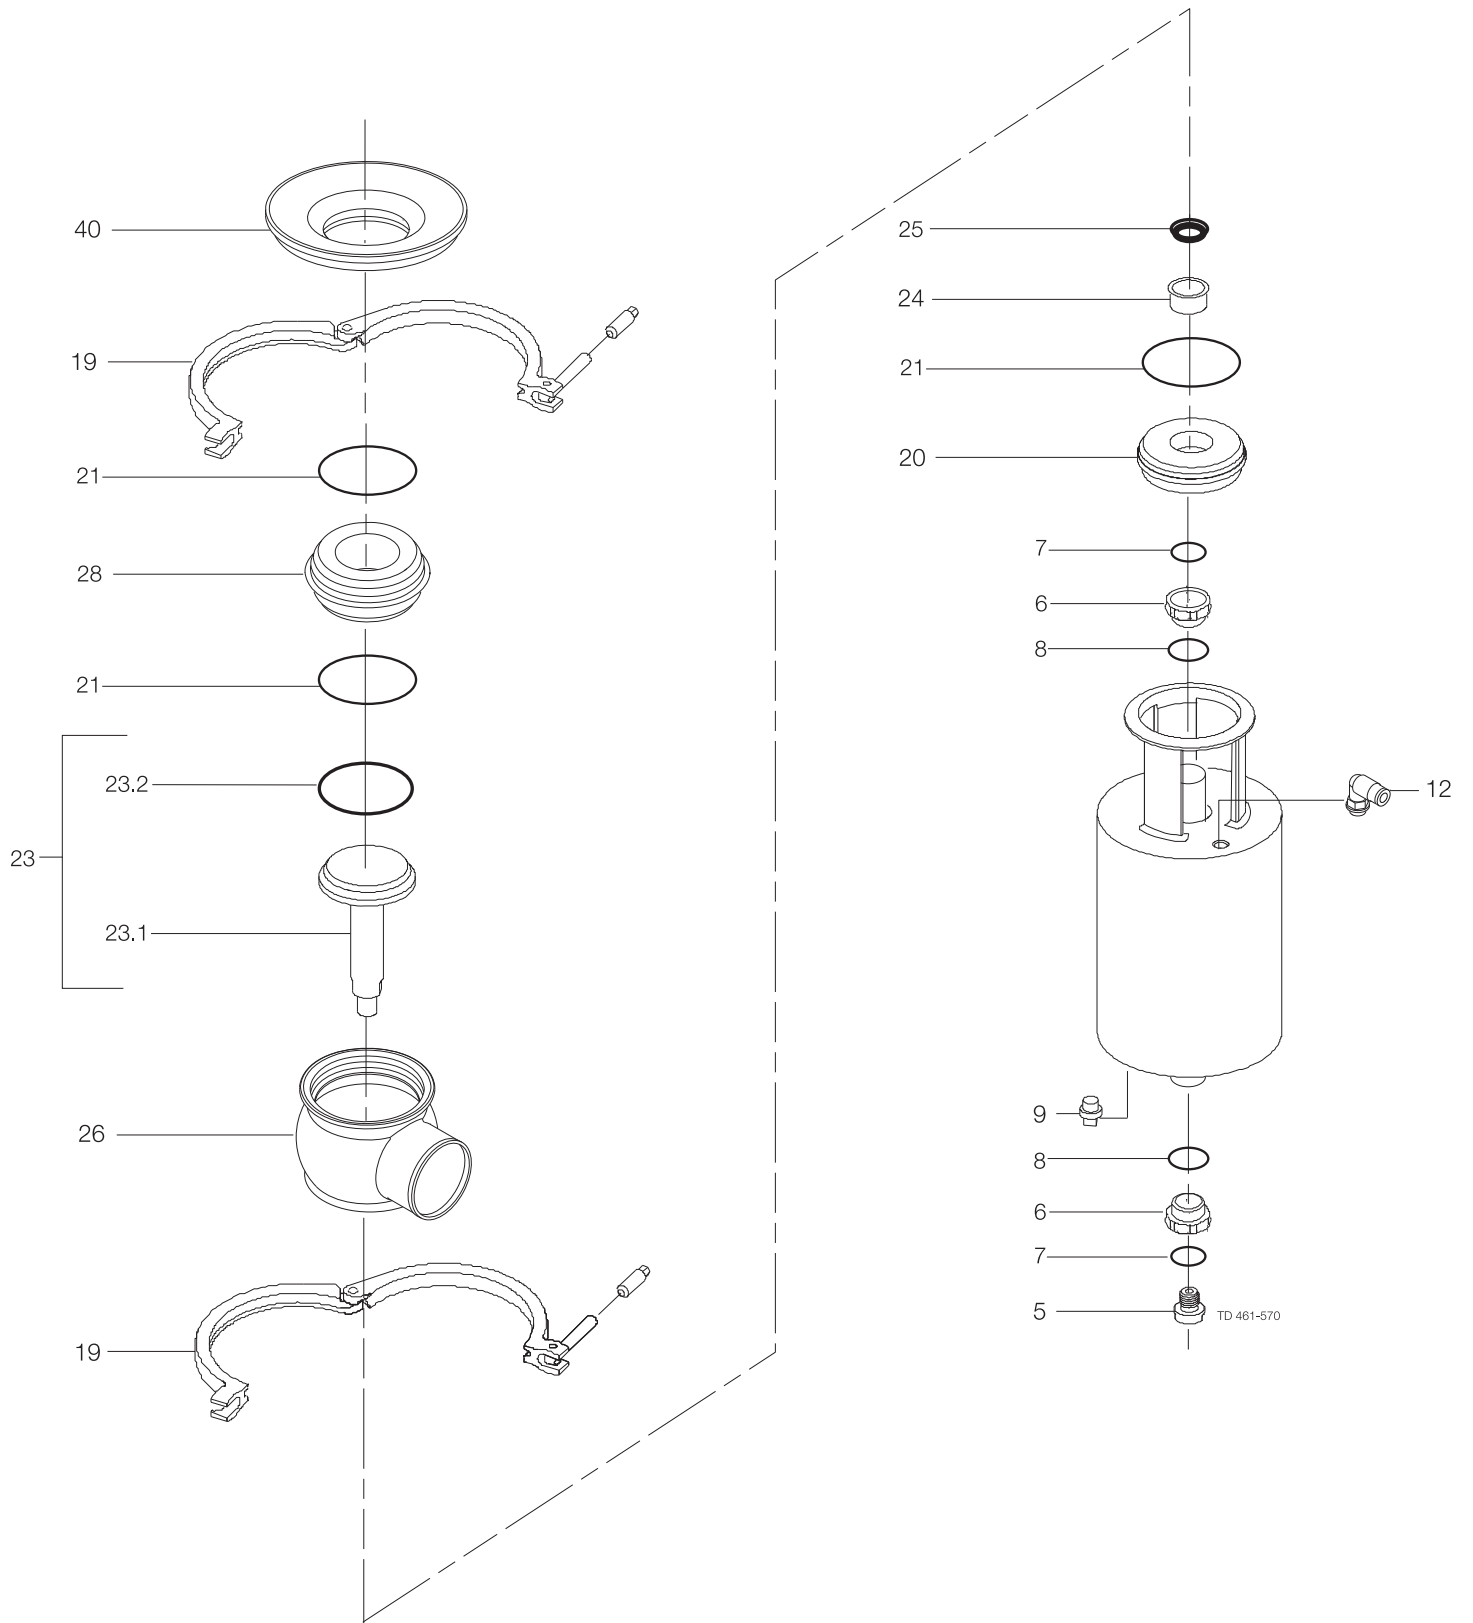

If the actuator is marked with a danger warning do NOT attempt to cut the actuator open.

Do NOT attempt to disassemble the actuator due to spring under load danger.

Do NOT attempt to cut the actuator open, due to spring under load danger.

AND

Do NOT attempt to cut the actuator open, due to spring under load danger.