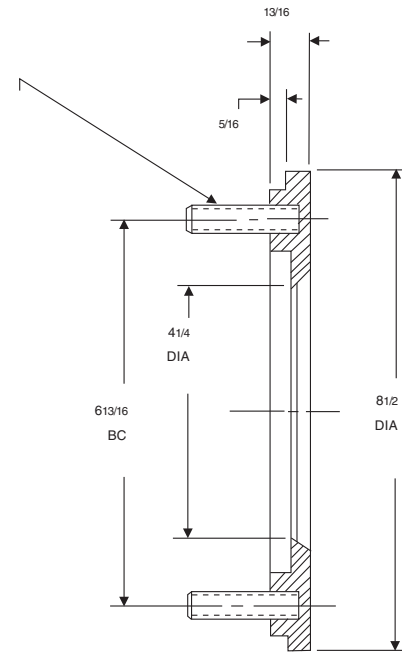

Size 32-82 and 32-84

Valve Size (in)	A	C	D	E
	in	in	in	in
3	4.20	3.31	4.25	4.50
4	5.87	4.84	5.78	6.00

1/2 - 13NC - 2 stud x
1 7/8 LG - 4 studs
equally spaced on BC

32-180