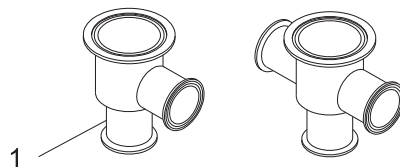

Pos	Qty	Denomination	1 1/2"	2"	2 1/2"	3"
1	1	Body, 10 tee type	770106	770107	770111	770116
	1	Body, 30 cross type	770269	770273	770275	770279
2	1	Stem, SFY	773103	9634050985	9634051064	773214
3	□	Body Gasket, SFY	750382	750382	750389	750398
	♦	Body Gasket, EPDM	750383	750383	750390	750400
4	1	Clamp	270266	270266	270267	212211
5	1	Bonnet	750514	750514	751686	751687
6	11	Lockwasher	189962	189962	189962	189962
7	4	Screw	189773	189773	189773	189773
8	□	Stem O ring, SFY	750077	750077	750077	750077
	♦	Stem O ring, EPDM	750132	750132	750132	750132
9	□	Roulon Stem Bushing	761578	761578	761578	761578
10	1	Yoke	750224	750224	750224	750224
11	1	Vent Plug	181256	181256	181256	181256
12	1	Actuator	750318	750318	750318	750318
13	1	Packing Retainer	751659	751659	751659	751659
14	2	Packing	755461	755461	755461	755461
15	2	Packing Retainer	751680	751680	751680	751680
16	1	End Cap	751682	751682	751682	751682
17	1	O ring	755356	755356	755356	755356
18	1	Stem Guard	750583	750583	750583	750583
19	1	Red Caplug	750568	750568	750568	750568
20	□♦	O ring	755388	755388	755388	755388
21	1	O ring	755472	755472	755472	755472
22	4	Screw	189723	189723	189723	189723
23	1	Spacer	751488	751488	751488	751488
24	3	Screw	180472	180472	180472	180472
25	□	O ring, SFY	751496	751496	751496	751496
	♦	O ring, EPDM	9634048098	9634048098	9634048098	9634048098
26	2	Nylon Lock Pin	750338	750338	750338	750338

Parts marked with □♦ are included in the service kits.

		1 1/2"	2"	2 1/2"	3"
□	SFY Service Kits	9613990659	9613990659	9613990660	9613990661
♦	EPDM Service Kits	9613990656	9613990656	9613990657	9613990658