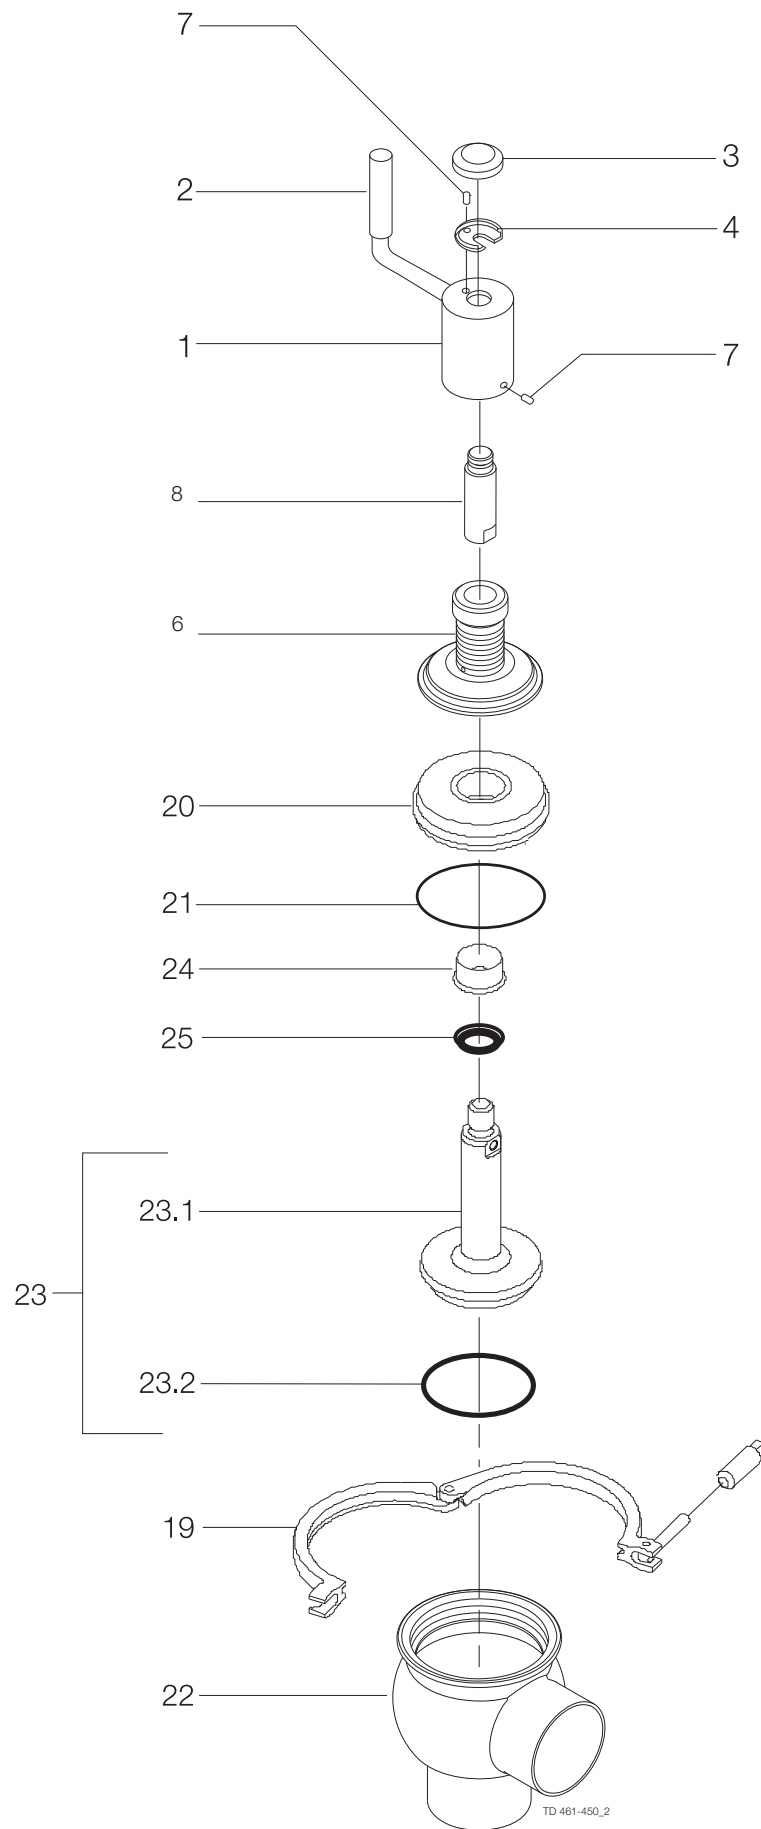

Pos	Qty	Denomination	DN 25 25 mm	DN 40 38 mm	DN 50 51 mm	DN 65 63.5 mm	DN 80 76.1 mm	DN 100 101.6 mm
Actuator								
		Crank mechanism complete . . .	9613163401	9613163401	9613163402	9613163403	9613163404	9613163405
1	1	Crank	3135304621	3135304621	3135304621	3135304621	3135304621	3135304621
2	1	Handle (included in pos. 1)	3135304951	3135304951	3135304951	3135304951	3135304951	3135304951
3	1	Cap	3135304681	3135304681	3135304681	3135304681	3135304681	3135304681
4	1	Washer	3135304671	3135304671	3135304671	3135304671	3135304671	3135304671
8	1	Stem holder	9613162401	9613162401	9613162401	9613162401	9613162401	9613162401
6	1	Guide	9613162301	9613162301	9613162302	9613162303	9613162304	9613162305
7	2	Set screw	22158192	22158192	22158192	22158192	22158192	22158192
Clamp								
19	1	Clamp	9612939303	9612939303	9612939304	9612939305	9612939306	9612939307
Bonnet								
20	1	Bonnet	9613127102	9613127102	9613127103	9613127104	9613127105	9613127106
21	□	O-ring, EPDM (standard)						
	1	O-ring, HNBR						
	1	O-ring, FPM						
		O-ring set (10 pcs.) EPDM	9614059422	9614059422	9614059425	9614059428	9614059431	9614059434
		O-ring set (10 pcs.) HNBR	9614059423	9614059423	9614059426	9614059429	9614059432	9614059435
		O-ring set (10 pcs.) FPM	9614059424	9614059424	9614059427	9614059430	9614059433	9614059436
24	1	Bushing	9613125002	9613125002	9613125002	9613125002	9613125002	9613125002
25	□	Lip seal, EPDM (standard)						
	1	Lip seal, HNBR						
	1	Lip seal, FPM						
		Lip seal set (10 pcs.) EPDM	9614059419	9614059419	9614059419	9614059419	9614059419	9614059419
		Lip seal set (10 pcs.) HNBR	9614059420	9614059420	9614059420	9614059420	9614059420	9614059420
		Lip seal set (10 pcs.) FPM	9614059421	9614059421	9614059421	9614059421	9614059421	9614059421
Valve Body								
22	1	Valve body, lower, 2 ports ISO . .	9613139501	9613139503	9613139505	9613139507	9613139509	9613139511
	1	Valve body, lower, 3 ports ISO . .	9613139502	9613139504	9613139506	9613139508	9613139510	9613139512
	1	Valve body, lower, 2 ports DIN . .	9613139601	9613139603	9613139605	9613139607	9613139609	9613139611
	1	Valve body, lower, 3 ports DIN . .	9613139602	9613139604	9613139606	9613139608	9613139610	9613139612
Valve Plug								
23	1	Plug, shut-off, ISO, complete, EPDM (standard)	9613138801	9613138802	9613138803	9613138804	9613138805	9613138806
	1	Plug, shut-off, ISO, complete, HNBR	9613138813	9613138814	9613138815	9613138816	9613138817	9613138818
	1	Plug, shut-off, ISO, complete, FPM	9613138825	9613138826	9613138827	9613138828	9613138829	9613138830
	1	Plug, shut-off, DIN, complete, EPDM (standard)	9613138807	9613138808	9613138809	9613138810	9613138811	9613138812
	1	Plug, shut-off, DIN, complete, HNBR	9613138819	9613138820	9613138821	9613138822	9613138823	9613138824
	1	Plug, shut-off, DIN, complete, FPM	9613138831	9613138832	9613138833	9613138834	9613138835	9613138836
23.1	1	Plug, shut-off, ISO	9613149601	9613139802	9613139803	9613139804	9613139805	9613139806
	1	Plug, shut-off, DIN	9613149602	9613139808	9613139809	9613139810	9613139811	9613139812
23.2	□	Plug seal, EPDM (standard)						
	1	Plug seal, HNBR						
	1	Plug seal, FPM						
		Plug seat set (10 pcs.) EPDM	9614059401	9614059404	9614059407	9614059410	9614059413	9614059416
		Plug seat set (10 pcs.) HNBR	9614059402	9614059405	9614059408	9614059411	9614059414	9614059417
		Plug seat set (10 pcs.) FPM	9614059403	9614059406	9614059409	9614059412	9614059415	9614059418
			DN 25 25 mm	DN 40 38 mm	DN 50 51 mm	DN 65 63.5 mm	DN 80 76.1 mm	DN 100 101.6 mm