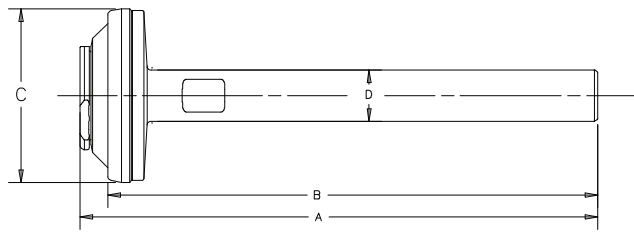

TR2 Plug

Dimensions are approximate and are intended to aid in identification only. For more information, contact Alfa Laval, Inc.

Series	Size	Part Number (19TR/TR2)	A	B	C	D
761	1 1/2	19TR-1254-1 1/2-316L	5 3/4	5 3/16	1 1/2	3/4
761	2	19TR-1254-2-316L	5 21/32	5 3/16	2 1/16	3/4
761	2 1/2	19TR-1254-2 1/2-316L	5 27/32	5 3/8	2 35/32	3/4
761	3	19TR-1254-3-316L	6 11/32	5 7/8	3 1/16	3/4
761	4	19TR-1254-4-316L	8 17/64	7 13/16	4 1/16	3/4
761	4	19TR-1254A-4-316L	9 3/4	9 19/64	4 1/16	7/8
761	2	19TR-1300-2-316L	5 61/64	5 31/64	2 1/16	3/4
761	2 1/2	19TR-1300-2 1/2-316L	6 29/64	5 63/64	2 17/64	3/4
761	3	19TR-1300-3-316L	6 61/64	6 31/64	3 1/16	3/4
761	1 1/2	19TR-1308-1 1/2-316L	6 29/32	5 7/16	2 1/4	3/4
761	2	19TR-1308-2-316L	7 17/64	7 51/64	2 7/16	3/4
761	2 1/2	19TR-1308-2 1/2-316L	7 39/64	7 9/64	3 23/32	3/4
761	3	19TR-1308-3-316L	8 11/16	8 7/32	4 15/32	3/4
761	4	19TR-1308A-4-316L	12	11 9/16	5 7/8	7/8