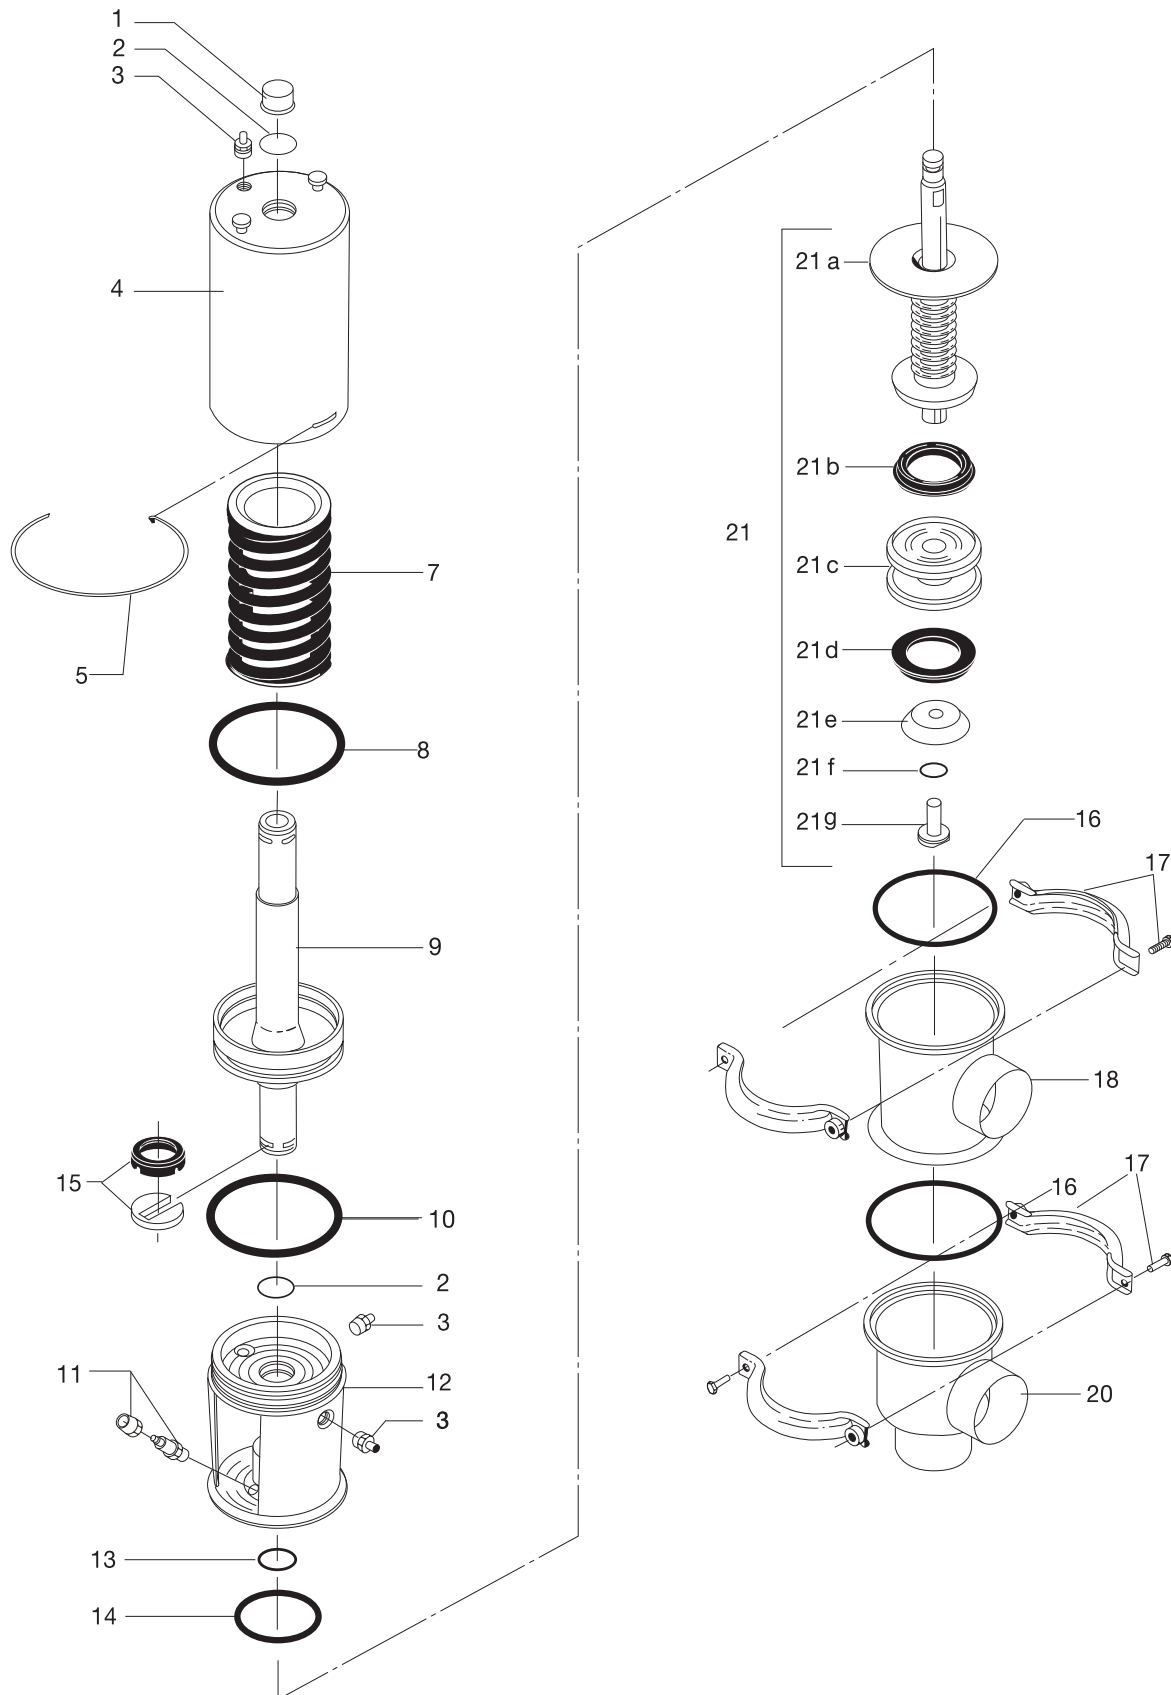

Not manufactured anymore

Pos	Qty	Denomination	DN 40 38 mm	DN 50 51 mm	DN 65 63.5 mm
Actuator					
1	1	Actuator, -3, complete	9612188403	9612188403	9612188403
2	□ 2	Cap	3180105256	3180105256	3180105256
3	2	O-ring, NBR			
4	2	Deair screw (plug)			
5	□ 1	Cylinder	3135301391	3135301391	3135301391
7	1	Lock wire			
8	1	Spring assembly, standard (black)	3135306251	3135306251	3135306251
9	1	Spring assembly, with strong spring (white)	3135306252	3135306252	3135306252
10	□ 1	O-ring, NBR			
11	1	Piston, for NO and NC	3135306211	3135306211	3135306211
13	□ 1	Piston, for Air/Air	3135306212	3135306212	3135306212
14	□ 1	O-ring, NBR			
15	□ 1	Drain tube	3180114441	3180114441	3180114441
16	□ 1	O-ring			
17	□ 1	O-ring			
18	□ 1	Clip complete	3135307931	3135307931	3135307931
Valve body part					
Pos	Qty	Denomination	DN 40 38 mm	DN 50 51 mm	DN 65 63.5 mm
Seal rings					
16	♦ 2	Seal ring, EPDM (standard)			
	2	Seal ring, NBR			
	2	Seal ring, FPM			
	2	Seal ring, PTFE			
Clamp					
17	2	Clamp complete	3132000271	3132000271	3132000271
Valve body					
18	1	Upper valve body, 1 port ISO	3135300531	3135300541	3135300551
	1	Upper valve body, 1 port DIN	9612094501	9612094601	9612094701
	1	Upper valve body, 2 ports ISO	3135300536	3135300546	3135300556
	1	Upper valve body, 2 ports DIN	9612094502	9612094602	9612094702
20	1	Lower valve body, 2 ports ISO	3135303751	3135303761	3135303801
	1	Lower valve body, 2 ports DIN	9612094001	9612094101	9612094201
	1	Lower valve body, 3 ports ISO	3135303756	3135303766	3135303806
	1	Lower valve body, 3 ports, DIN	9612094002	9612094102	9612094202