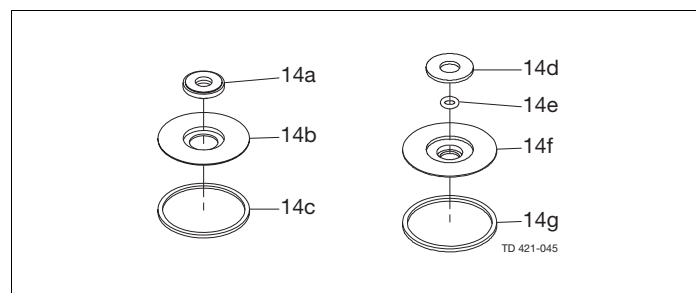

Actuator

Pos	Qty	Denomination	DN 25 25 mm
		Actuator, -1, complete	9612608725
		Actuator, -2, complete	9612608726
		Actuator, -3, complete	9612608727
1	1	Cap	3180105256
2	□	O-ring	22340625
3	1	Cylinder	3135301391
4	□	Lock Wire	3135301511
5	□	O-ring	22340174
6	1	Piston, -1, -2	3135306211
	1	Piston, -3	3135306212
6a	1	Stop ring	9612602101
7	□	O-ring	9611990396
8	1	Bonnet	3135301331
9*	2	Plug	
10*	1	Spring assembly (black)	3135306251
11	□	Clip, complete	3135307931

* Only for actuator -1 and -2.

Valve Body Part

Pos	Qty	Denomination	DN25 25 mm
Stem seal			
14	♦	1 Lip seal, EPDM (standard)	3135301551
		1 Lip seal, HNBR	3135301554
		1 Lip seal, FPM	3135301553
Clamp			
15a+b	1	Clamps and screws	3132000273
Valve body			
18	1	Valve body, 2 ports ISO	9612598709
	1	Valve body, 2 ports DIN	
	1	Valve body, 3 ports ISO	9612598710
	1	Valve body, 3 ports DIN	
Valve plug			
19	1	Plug, single, complete EPDM (standard)	9612599810
	1	Plug, single, complete NBR	9612599811
	1	Plug, single, complete FPM	9612599812
19a	1	Stem	9612599503
19e	♦○	1 Plug seal, EPDM (standard)	9612599601
		1 Plug seal, NBR	9612599602
		1 Plug seal, FPM	9612599603
		1 Plug seal, PTFE	9612627901
19f	1	Screw	9612599703

Alternatives

Pos	Qty	Denomination	DN25 25 mm
Stem seal			
14	1	Lip seal kit, EPDM (standard)	9611920078
	1	Lip seal kit, NBR	9611920079
	1	Lip seal kit, FPM	9611920080
14a	○	1 Lip seal, EPDM	9612280601
	1	Lip seal, NBR	9612280602
	1	Lip seal, FPM	9612280603
14b	1	Plate	9612280503
14c	○	1 Seal ring, EPDM	3135301281
	1	Seal ring, NBR	3135301282
	1	Seal ring, FPM	3135301283
Stem seal			
14d	1	Washer	3135304521
14e	○	1 O-ring FEP/Silicone	9611992909
14f	1	Holder	3135304531
14g	○	1 Seal ring, PTFE	3135304511

Special lip seal

Parts for FEP lip seal