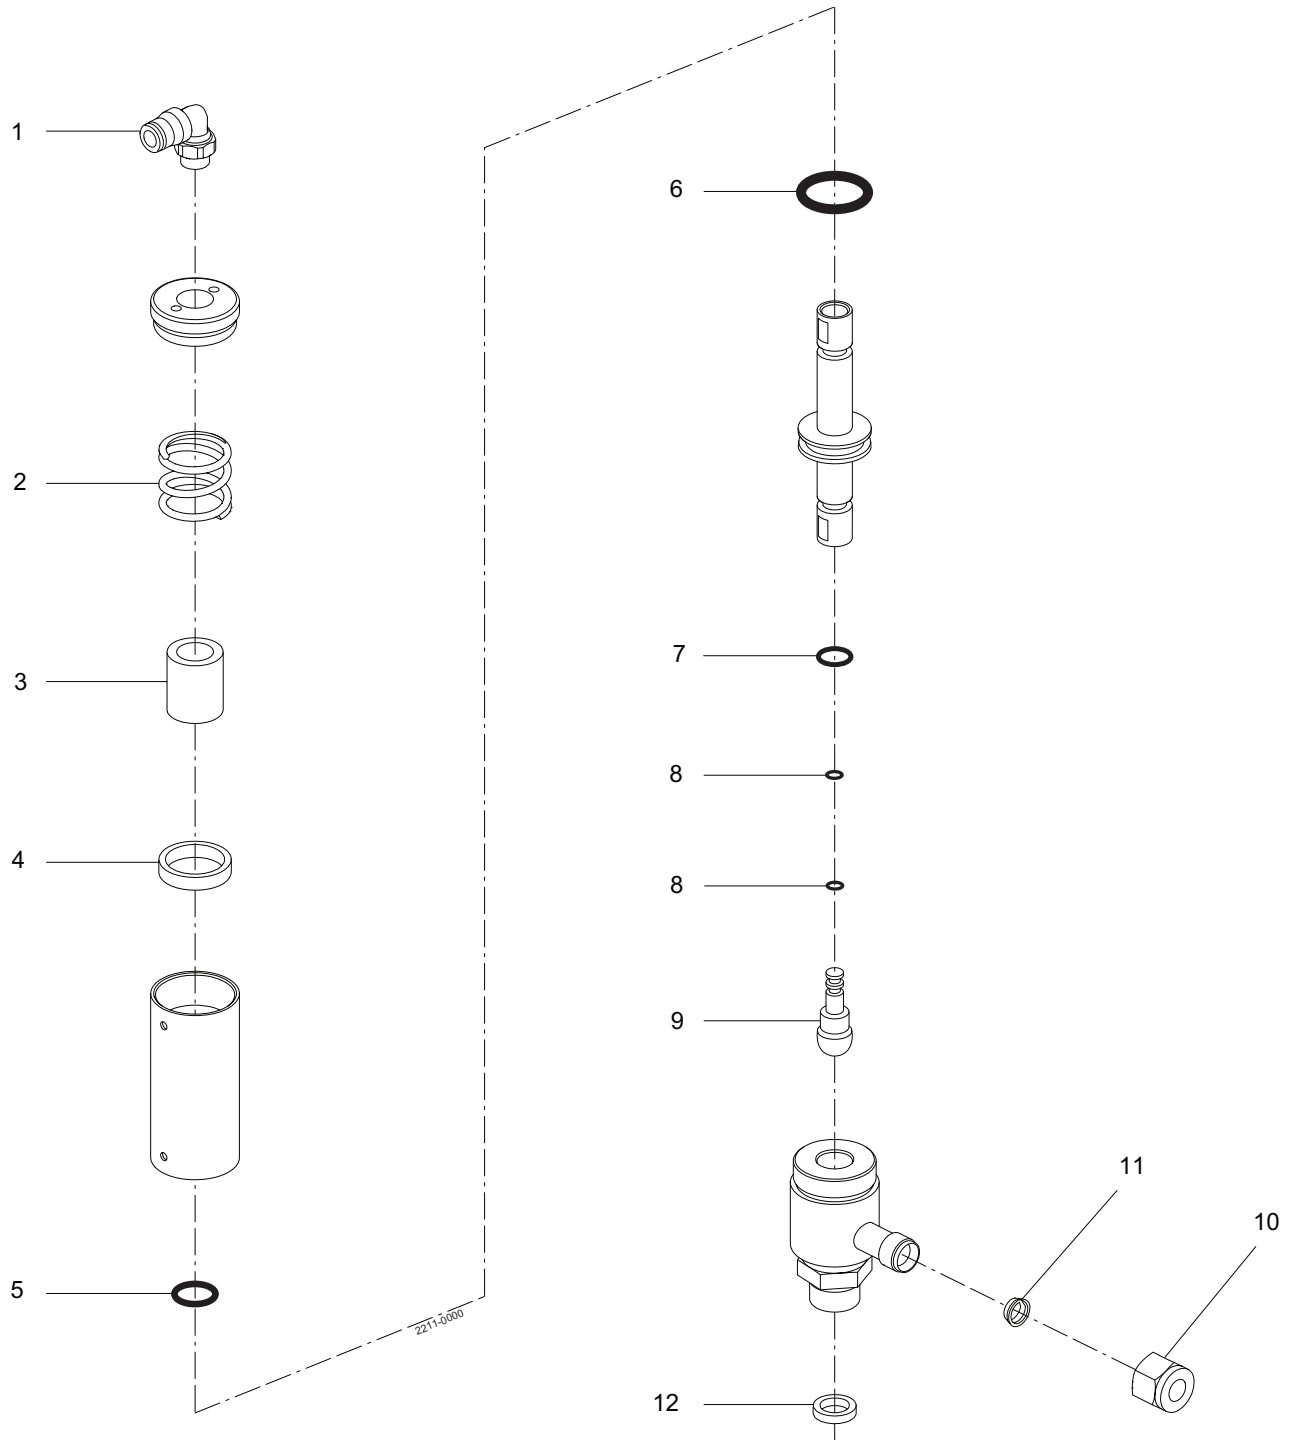

Pos	Qty	Denomination	
1	1	Air fitting	9611991988
2	1	Spring	9615081601
3	1	Distance bushing	9615081501
4	1	Distance bushing	9615081701
5	☐	O-ring, NBR	
6	☐	O-ring, NBR	
7	☐	O-ring, EPDM	
8	☐	O-ring, NBR	
9	☐	Tip, PTFE	
10	1	Nut	9611995505
11	1	Ferrule set	9611995506
12	1	Gasket	9615091201

Service kits: Mini Flow Valve, Pneumatic Angle Valve NO / NC

☐ **Service Kit** **9615146001**

Parts marked with ☐ are included in the service kits.