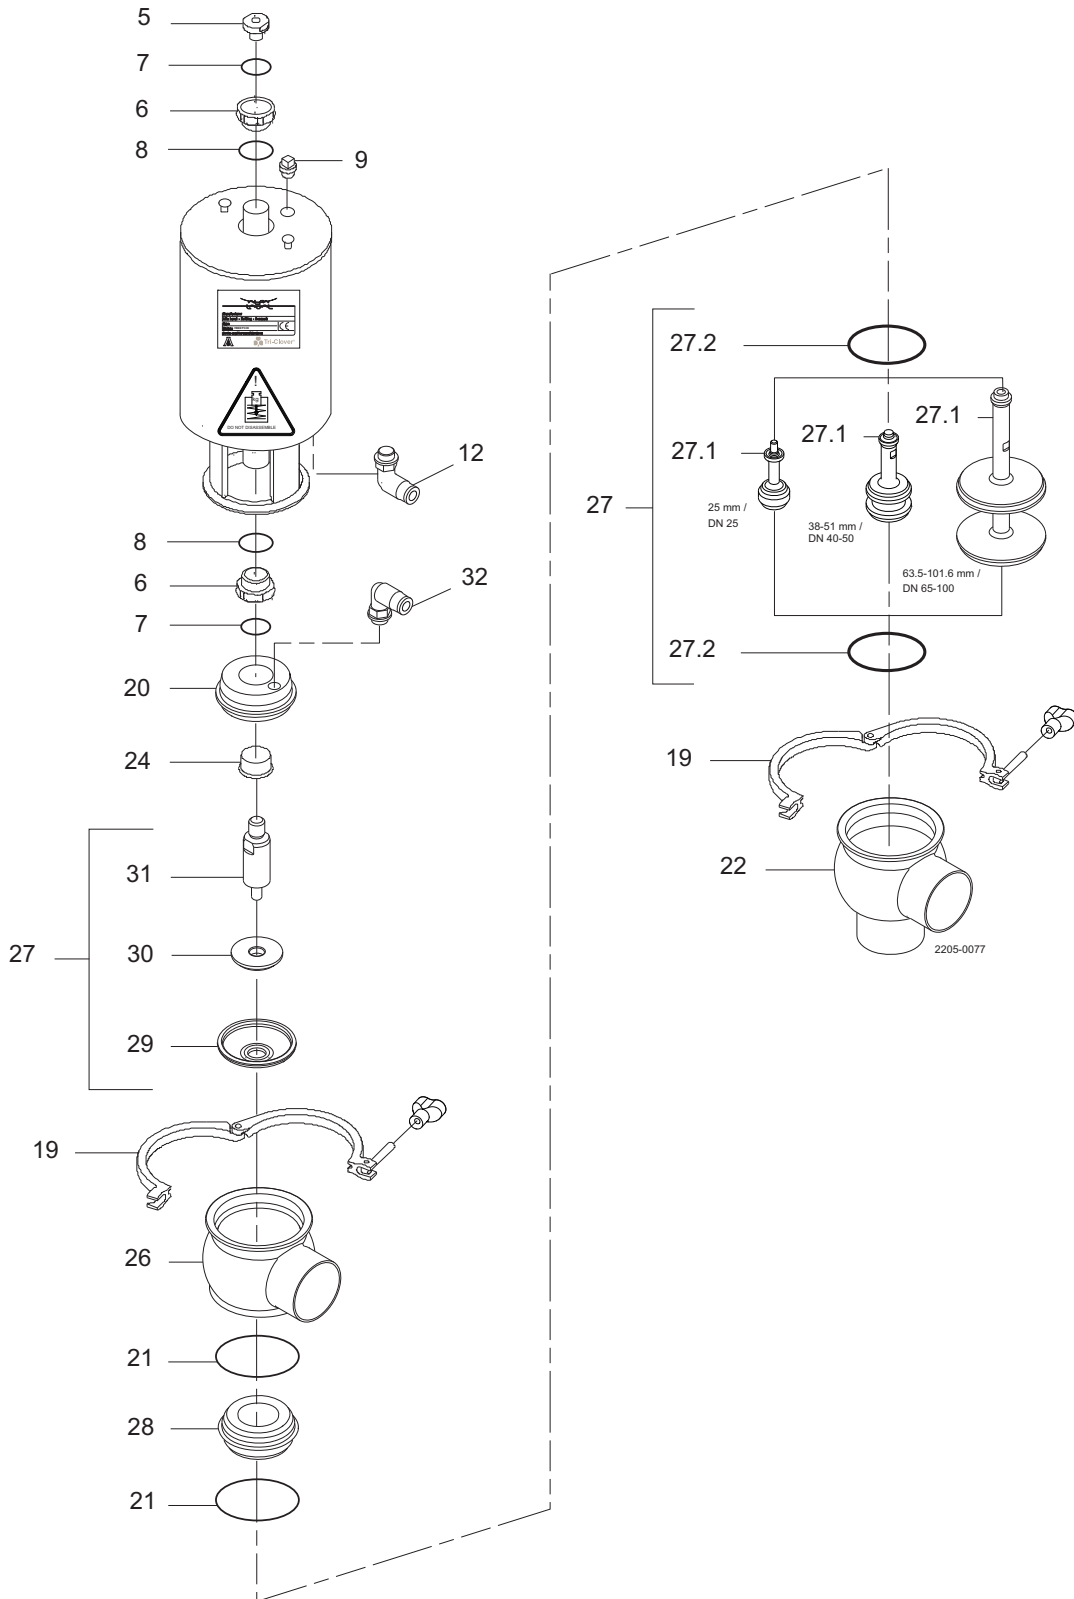

If the actuator is marked with a danger warning do NOT attempt to cut the actuator open.

Do NOT attempt to disassemble the actuator due to spring under load danger.

Do NOT attempt to cut the actuator open, due to spring under load danger.

AND

Do NOT attempt to cut the actuator open, due to spring under load danger.