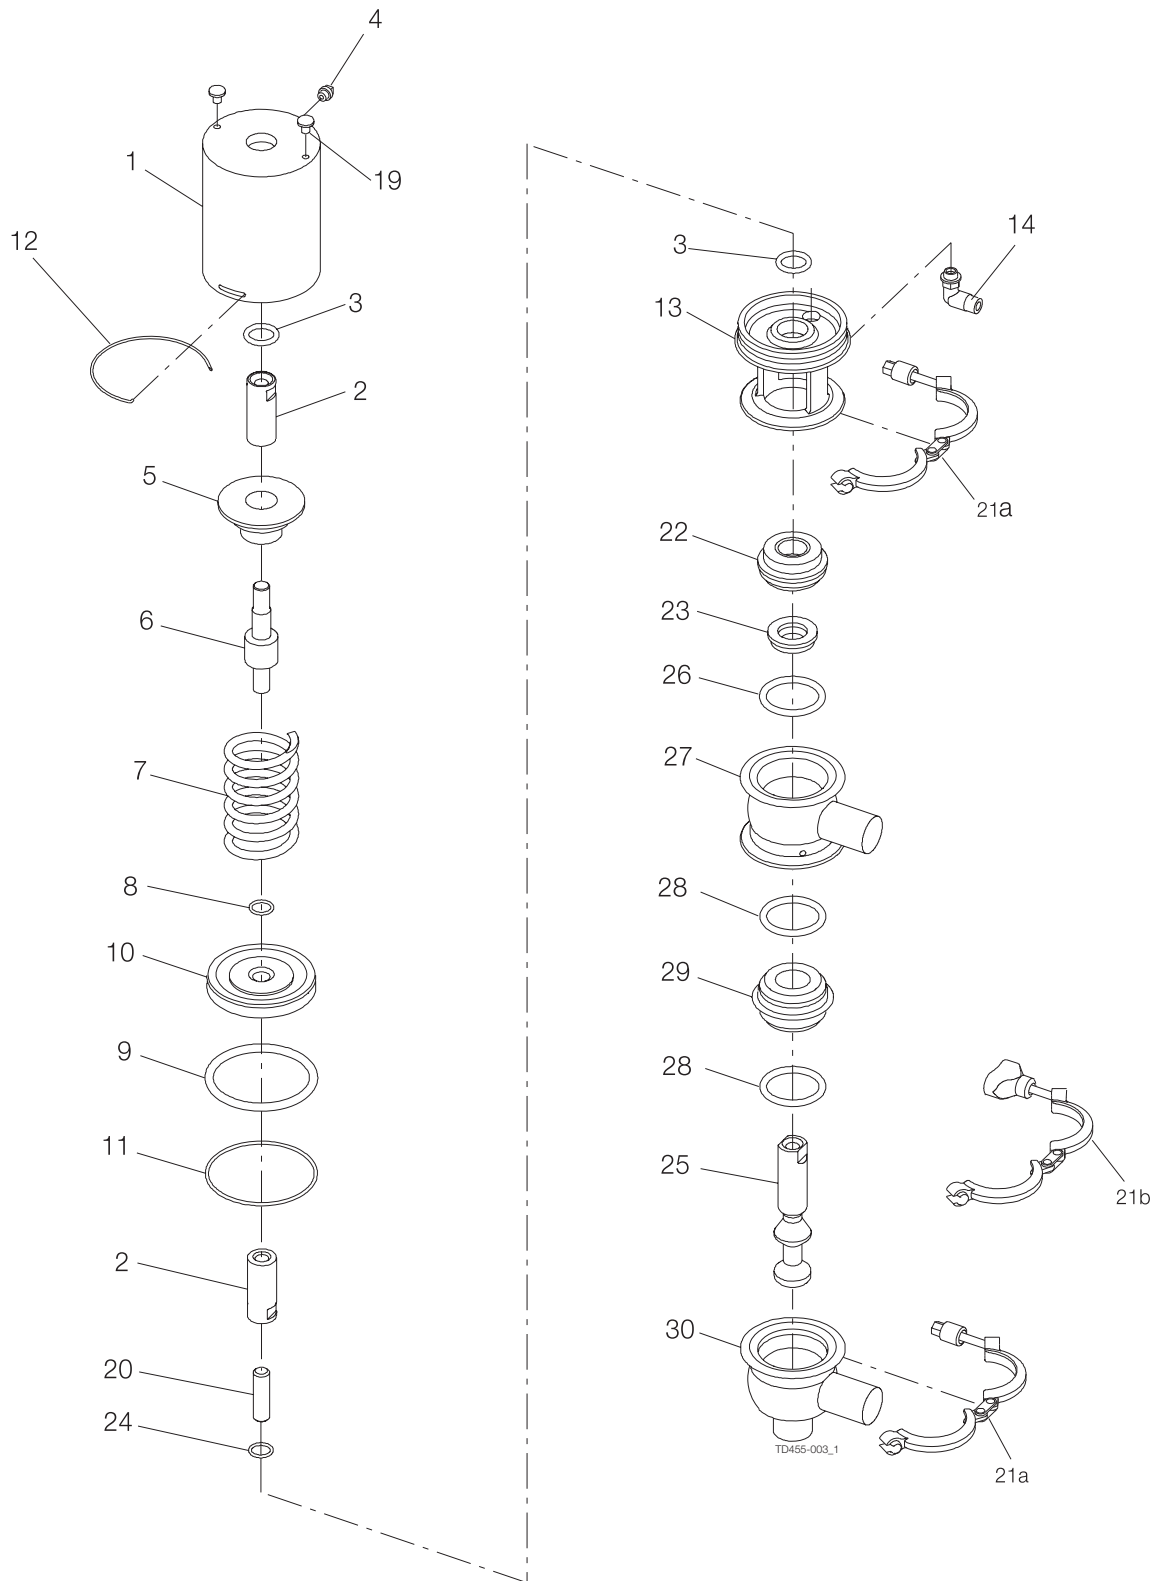

Pos	Qty	Denomination	12.7 mm	19 mm
		Actuator, complete NC	9612940401	9612940402
		Piston/spring package, complete (pos. 2+5+6+7+8+10)	9612940424	9612940425
1	1	Cylinder	9612939602	9612939604
2	2	Middle piece		
		Please order a piston/spring package, cpl.		
3	□	O-ring, NBR		
4	1	Plug		
5	1	Guide pin		
		Please order a piston/spring package, cpl.		
6	1	Piston rod		
		Please order a piston/spring package, cpl.		
7	1	Spring		
		Please order a piston/spring package, cpl.		
8	1	O-ring, NBR		
		Please order a piston/spring package, cpl.		
9	□	O-ring, NBR		
10	1	Piston		
		Please order a piston/spring package, cpl.		
11	□	O-ring, NBR		
12	1	Lock wire	9612939401	9612939401
13	1	Bonnet	9612939002	9612939002
14	1	Air fitting	9611991988	9611991988
19	2	Screw	9611994401	9611994401
20	1	Threaded pin	9611994282	9611994282
21a	2	Clamp with hexnut	9612939301	9612939301
21b	2	Clamp with wingnut	9612939308	9612939308
22	1	Sealing element	9612939101	9612939101
23	♦	Lip seal, EPDM		
		Lip seal, HNBR		
		Lip seal, FPM		
24	♦	O-ring, NBR		
25	♦	Change-over plug		
26	♦	O-ring, EPDM		
		O-ring, HNBR		
		O-ring, FPM		
27	1	Upper valve body, with welding ends, 1 ports	9612934717	9612934817
	1	Upper valve body, with welding ends, 2 ports	9612934718	9612934818
	1	Upper valve body, with clamp ends, 1 ports	9612934733	9612934833
	1	Upper valve body, with clamp ends, 2 ports	9612934734	9612934834
28	♦	O-ring, EPDM		
	2	O-ring, HNBR		
	2	O-ring, FPM		
29	1	Valve seat	9612939201	9612939201
30	1	Lower valve body, with welding ends, 2 ports	9612934417	9612934517
	1	Lower valve body, with welding ends, 3 ports	9612934418	9612934518
	1	Lower valve body, with clamp ends, 2 ports	9612934433	9612934533
	1	Lower valve body, with clamp ends, 3 ports	9612934434	9612934534
			12.7 mm	19 mm
Service kits for actuator				
□		Service kit, NBR	9611926323	9611926323
Service kits for product wetted parts, standard				
♦		Service kits, EPDM	9611926322	9611926333
♦		Service kits, HNBR	9611926320	9611926331
♦		Service kits, FPM	9611926321	9611926332

Parts marked with □♦ are included in the service kit.

Recommended spare parts: service kits.