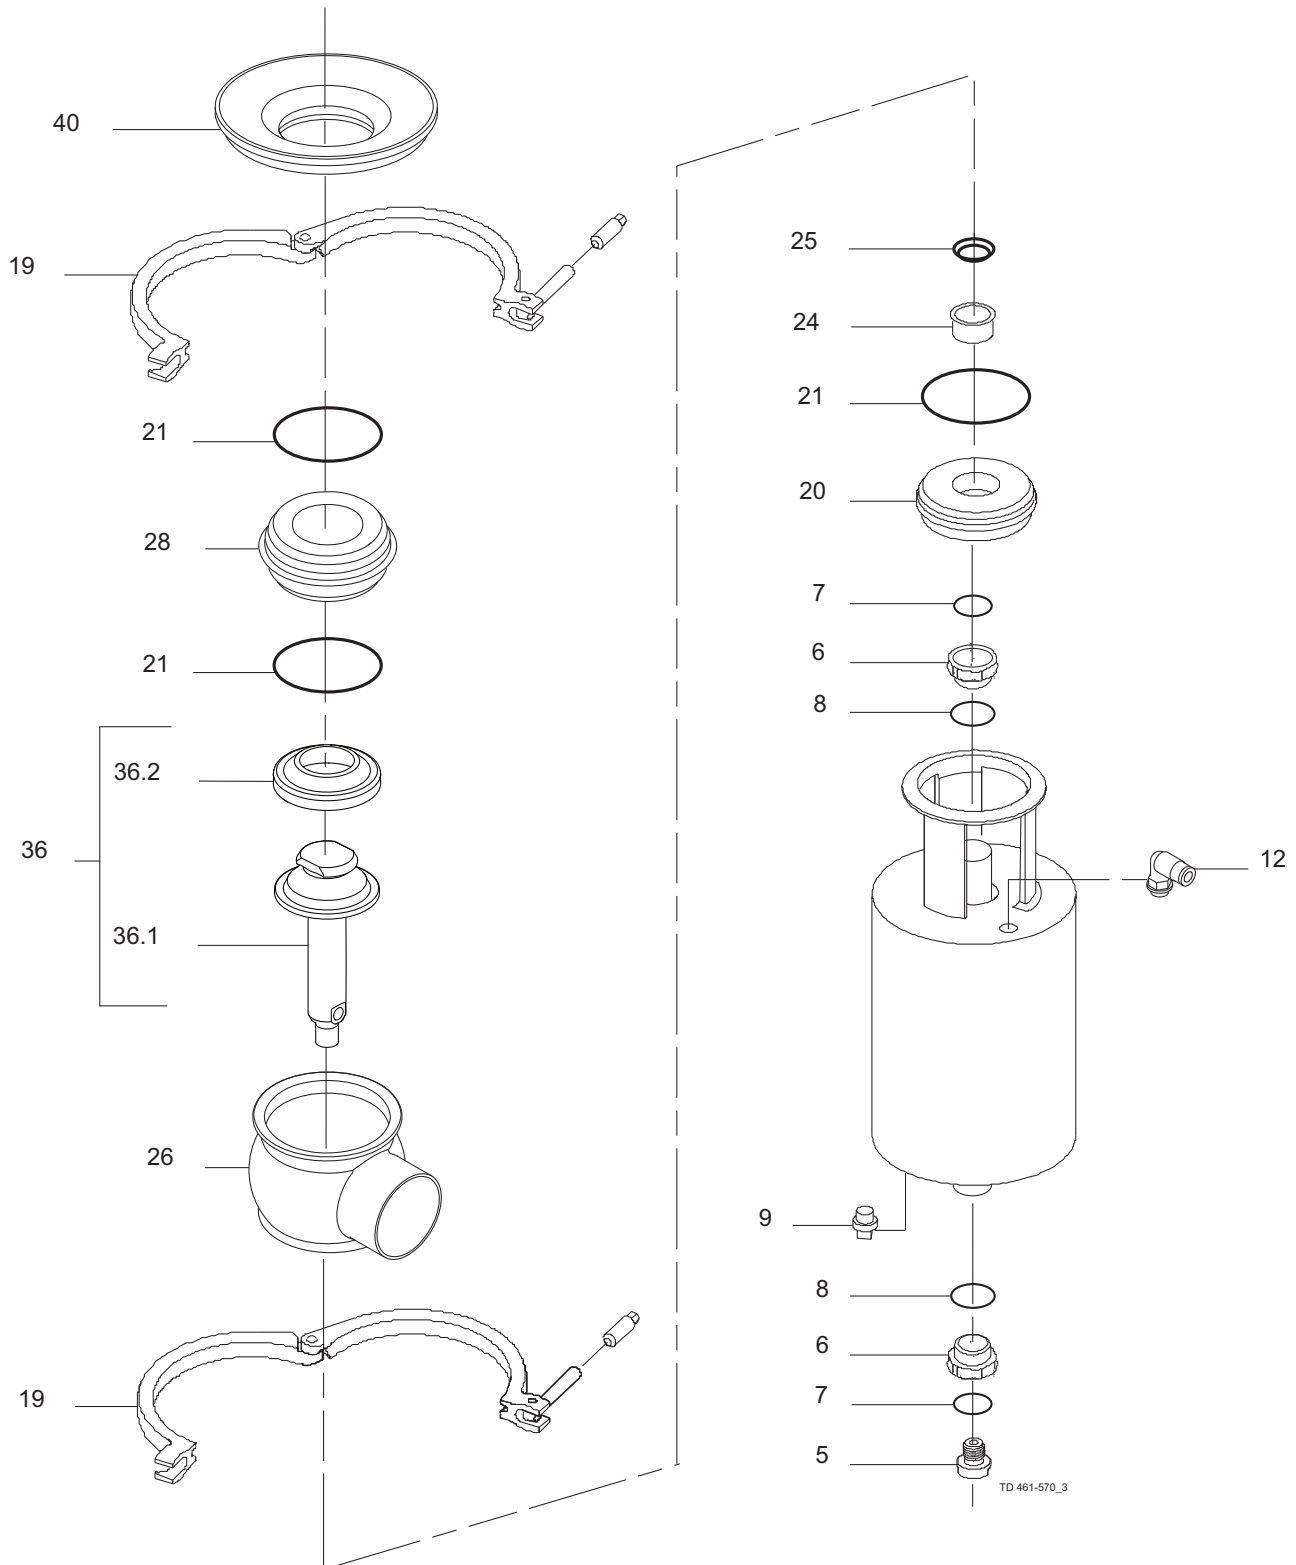

Do NOT attempt to cut the actuator open, due to spring under load danger.

AND

Do NOT attempt to cut the actuator open, due to spring under load danger.

TD 461-570_3

Pos	Qty	Denomination	2"	2 1/2"	3"	4"
		Actuator, complete (NO)	9613154832	9613154833	9613154834	9613154835
		Actuator, complete (NC)	9613154837	9613154838	9613154839	9613154840
		Actuator, complete (A/A)	9613154842	9613154843	9613154844	9613154845
5	1	Adapter, plastic (- 0115)				
	1	Adapter, steel (0115 - 0518)				
	1	Adapter, steel (0518 -)				
9	1	Plug	9615374701	9615374701	9615374701	9615374701
12	1(2)	Air fitting	9613414101	9613414101	9613414101	9613414101
19	2	Clamp	9611994682	9611994682	9611994682	9611994682
		9612939323	9612939324	9612939325	9612939326	
Bonnet						
20	1	Bonnet	9613127103	9613127104	9613127105	9613127106
21	♦ 3	O-ring, EPDM (standard)				
	3	O-ring, HNBR				
	3	O-ring, FPM				
		O-ring, set (10 pcs.) EPDM	9614059425	9614059428	9614059431	9614059434
		O-ring, set (10 pcs.) HNBR	9614059426	9614059429	9614059432	9614059435
		O-ring, set (10 pcs.) FPM	9614059427	9614059430	9614059433	9614059436
24	1	Bushing	9613125002	9613125002	9613125002	9613125002
25	♦ 1	Lip seal, EPDM (standard)				9613120501
	1	Lip seal, HNBR				
	1	Lip seal, FPM				
		Lip seal, set (10 pcs.) EPDM	9614059419	9614059419	9614059419	9614059419
		Lip seal, set (10 pcs.)HNBR	9614059420	9614059420	9614059420	9614059420
		Lip seal, set (10 pcs.)FPM	9614059421	9614059421	9614059421	9614059421
Seat						
28	1	Seat	9613127503	9613127504	9613127505	9613127506
Valve Body						
26	1	Valve body, upper, 1 ports , clamp	9613161505	9613161507	9613161509	9613161511
	1	Valve body, upper, 2 ports , clamp	9613161506	9613161508	9613161510	9613161512
	1	Valve body, upper, 1 ports, welding ends	9613139317	9613139319	9613139321	9613139323
	1	Valve body, upper, 2 ports, welding ends	9613139318	9613139320	9613139322	9613139324
Tank flange						
40	1	Tank flange	9634069901	9634070001	9634070101	9634070201
Valve Plug						
36	1	Plug, shut off, complete	9613155803	9613155804	9613155805	9613155806
36.1	1	Plug, shut off	9613151102	9613151103	9613151104	9613151105
36.2♦	1	Plug seal, PTFE				
		Plug seal, set (10 pcs.) PTFE	9614059450	9614059451	9614059452	9614059453
			2"	2 1/2"	3"	4"