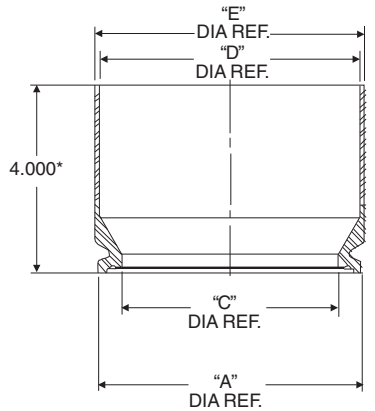

Tank Pods for Kettle Valves Dimensions

*4" length is standard. Other lengths available per customer requirement.

32-82-3
32-82-4

32-84-3
32-84-4

Size 32-82 and 32-84

Valve Size (in)	A	C	D	E
	in	in	in	in
3	4.20	3.31	4.25	4.50
4	5.87	4.84	5.78	6.00