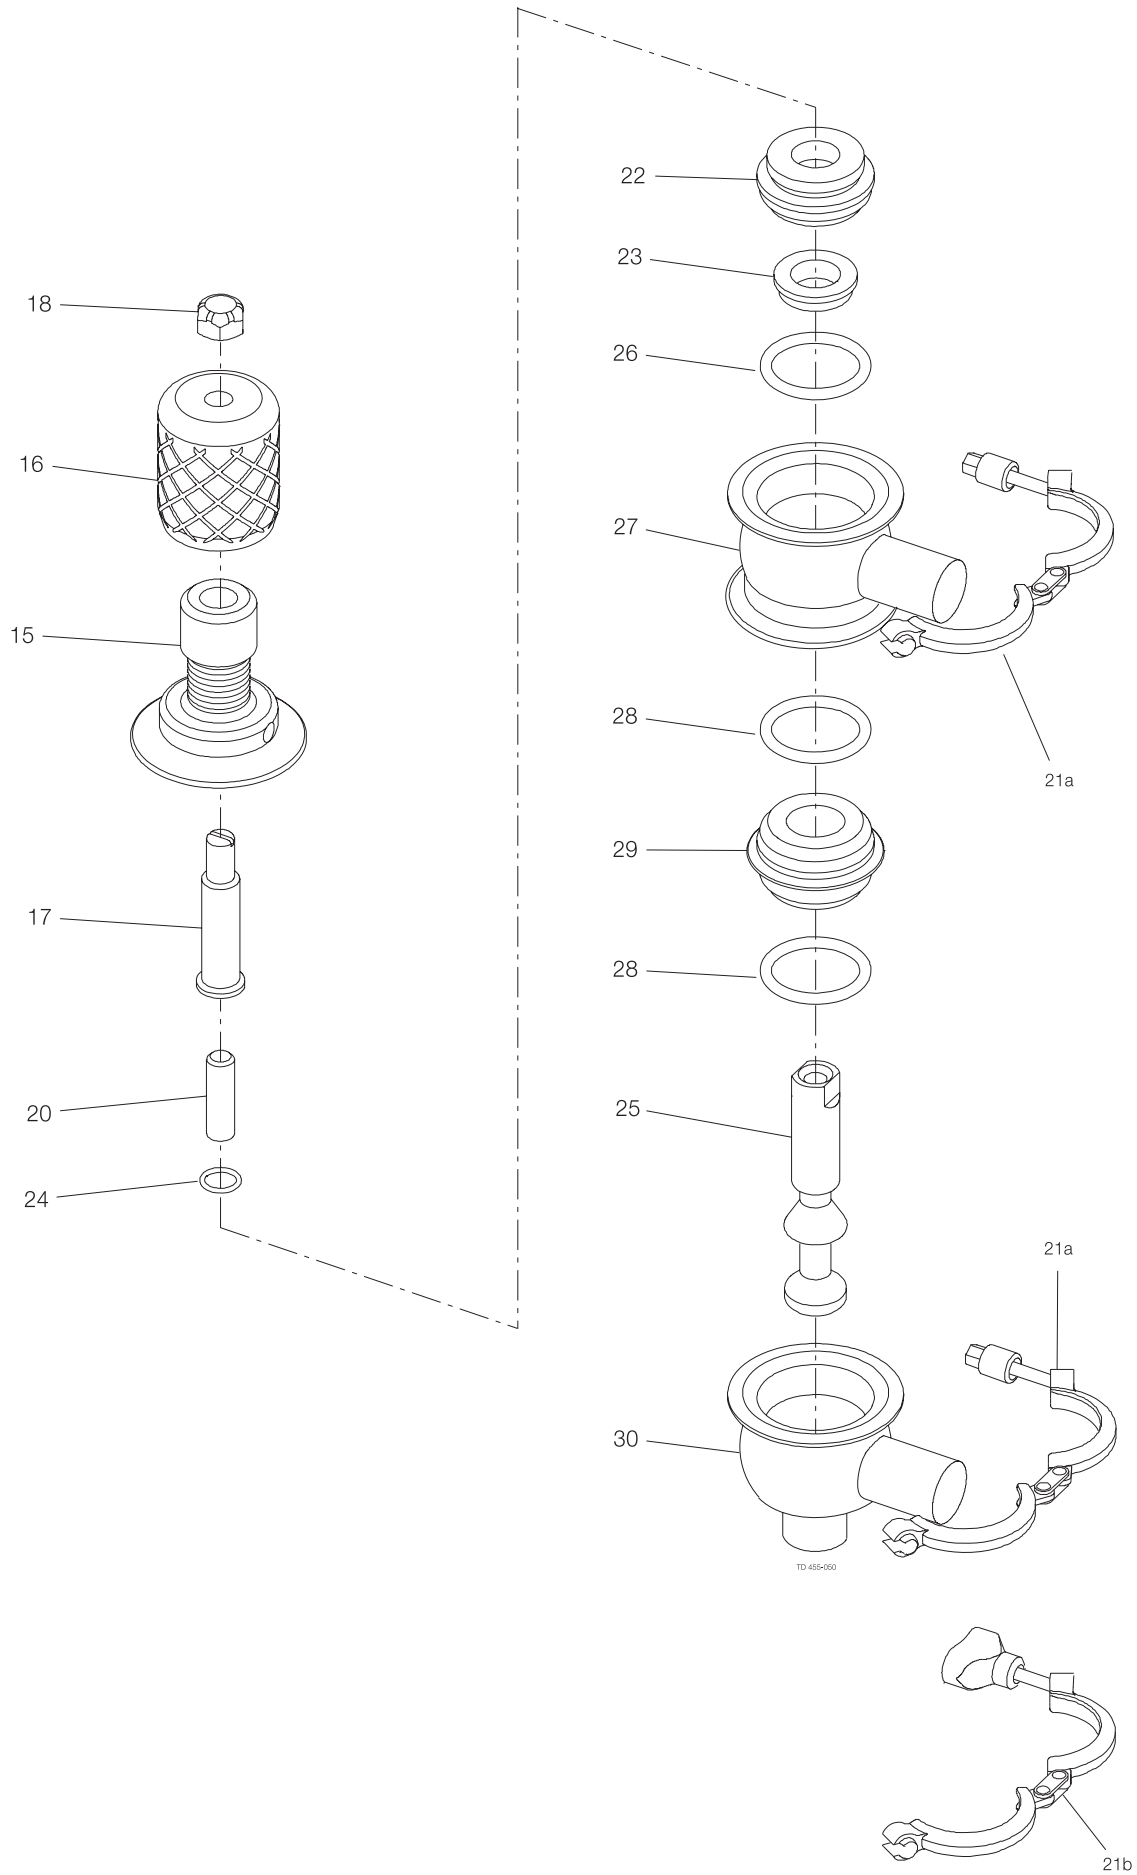

Parts marked with ♦ are included in the service kit.

Recommended spare parts: service kits.

Pos	Qty	Denomination	12.7 mm	19 mm
		Manual handle, cpl.	9612940408	9612940408
15	1	Manual bonnet	9612944102	9612944102
16	1	Handle	9612943901	9612943901
17	1	Stem extension	9612944001	9612944001
18	1	Lock nut	9611993808	9611993808
20	1	Threaded pin	9611994282	9611994282
21a	2	Clamp with hexnut	9612939301	9612939301
21b	2	Clamp with wingnut	9612939308	9612939308
22	1	Sealing element	9612939101	9612939101
23	♦	1 Lip seal, EPDM		
		1 Lip seal, HNBR		
		1 Lip seal, FPM		
24	♦	1 O-ring, NBR		
25	♦	1 Change-over plug		
26	♦	1 O-ring, EPDM		
		1 O-ring, HNBR		
		1 O-ring, FPM		
27	1	Upper valve body, with welding ends, 1 ports	9612934717	9612934817
	1	Upper valve body, with welding ends, 2 ports	9612934718	9612934818
	1	Upper valve body, with clamp ends, 1 ports	9612934733	9612934833
	1	Upper valve body, with clamp ends, 2 ports	9612934734	9612934834
28	♦	2 O-ring, EPDM		
		2 O-ring, HNBR		
		2 O-ring, FPM		
29	1	Valve seat	9612939201	9612939201
30	1	Lower valve body, with welding ends, 2 ports	9612934417	9612934517
	1	Lower valve body, with welding ends, 3 ports	9612934418	9612934518
	1	Lower valve body, with clamp ends, 2 ports	9612934433	9612934533
	1	Lower valve body, with clamp ends, 3 ports	9612934434	9612934534
			12.7 mm	19 mm