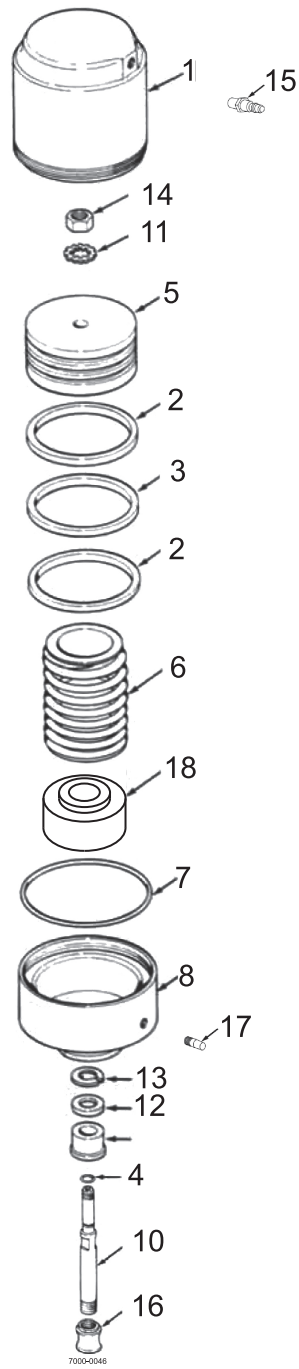

Pos	Qty	Denomination	
1	1	Actuator cylinder	750276
2	2	Vee block packing	755460
3	1	Felt seal	755464
4	1	O-ring	755388
5	1	Piston	767870
6	1	Spring assembly	750826
7	1	O-ring	296608
8	1	Bonnet	753796
10	1	Actuator stem	750328
11	1	Lockwasher	189971
12	1	Vee block packing	755461
13	1	Retaining ring	755090
14	1	Nut	189923
15	1	Air coupler adaptor	764098
16	1	Coupler	764241
17	1	Vented plug	181256
18	1	Spring guide	750141

Parts marked with o are included in the service kits.

o		Service kit	752039