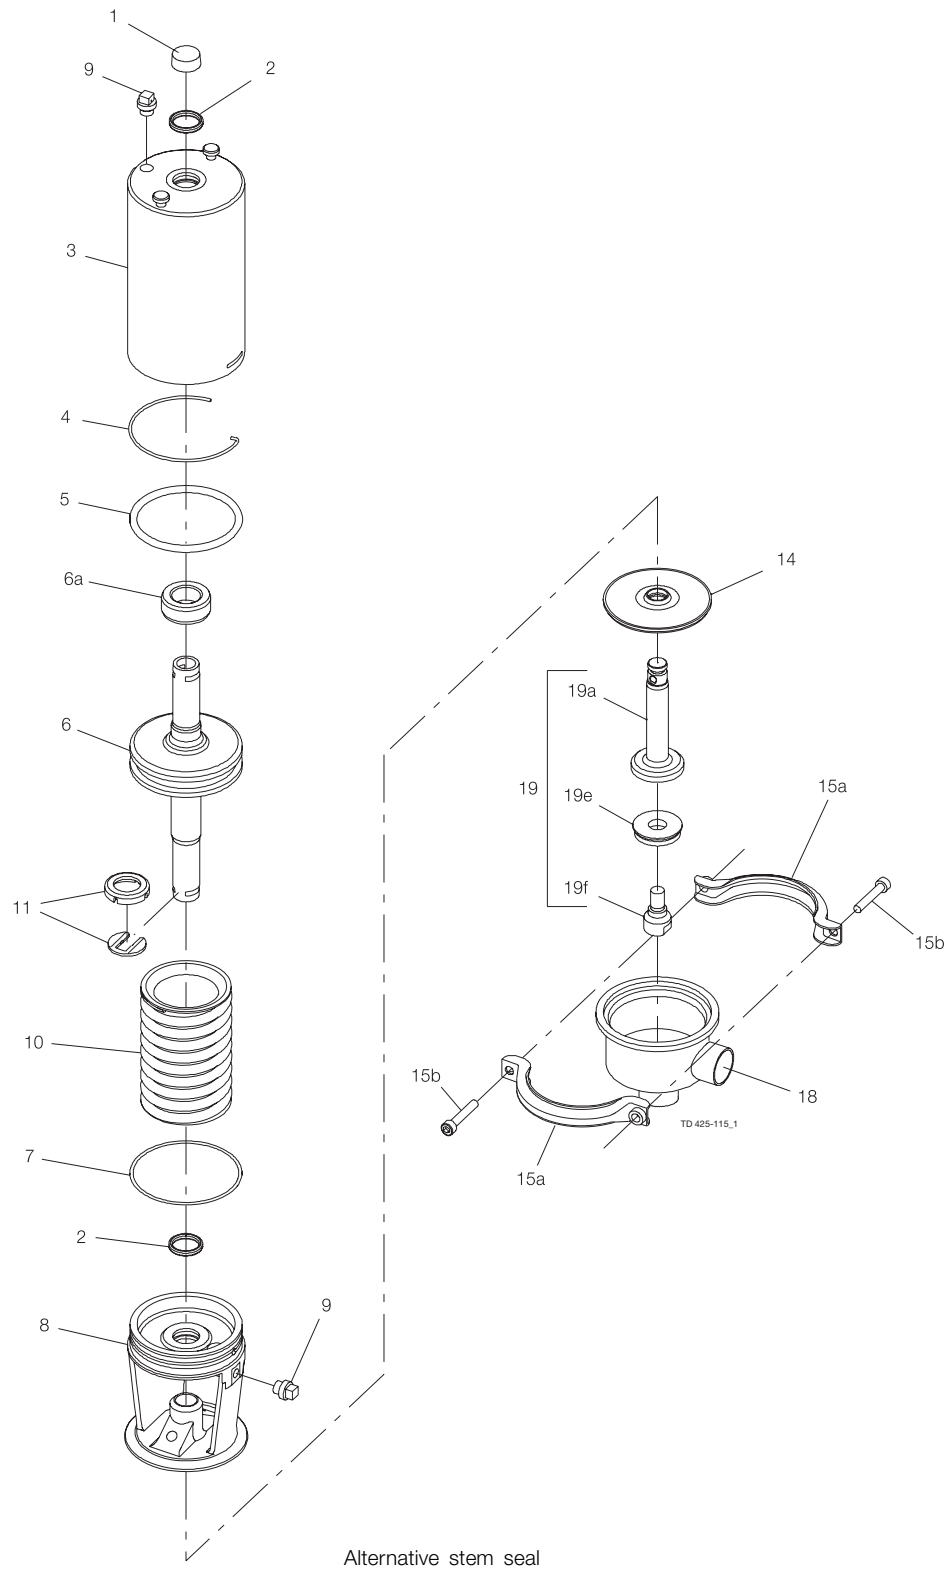

Actuator

Pos	Qty	Denomination	DN 25 25 mm
		Actuator, -1, complete	9612608725
		Actuator, -2, complete	9612608726
		Actuator, -3, complete	9612608727
1	1	Cap	3180105256
2	□	O-ring	22340625
3	1	Cylinder	3135301391
4	□	Lock Wire	3135301511
5	□	O-ring	22340174
6	1	Piston, -1, -2	3135306211
	1	Piston, -3	3135306212
6a	1	Stop ring	9612602101
7	□	O-ring	9611990396
8	1	Bonnet	3135301331
9*	2	Plug	
10*	1	Spring assembly (black)	3135306251
11	□	Clip, complete	3135307931

* Only for actuator -1 and -2.

Valve Body Part

Pos	Qty	Denomination	DN25 25 mm
Stem seal			
14	♦	1 Lip seal, EPDM (standard)	3135301551
		1 Lip seal, HNBR	3135301554
		1 Lip seal, FPM	3135301553
Clamp			
15a+b	1	Clamps and screws	3132000273
Valve body			
18	1	Valve body, 2 ports ISO	9612598709
	1	Valve body, 2 ports DIN	
	1	Valve body, 3 ports ISO	9612598710
	1	Valve body, 3 ports DIN	
Valve plug			
19	1	Plug, single, complete EPDM (standard)	9612599810
	1	Plug, single, complete NBR	9612599811
	1	Plug, single, complete FPM	9612599812
19a	1	Stem	9612599503
19e	♦○	1 Plug seal, EPDM (standard)	9612599601
		1 Plug seal, NBR	9612599602
		1 Plug seal, FPM	9612599603
		1 Plug seal, PTFE	9612627901
19f	1	Screw	9612599703

Alternatives

Pos	Qty	Denomination	DN25 25 mm
Stem seal			
14	1	Lip seal kit, EPDM (standard)	9611920078
	1	Lip seal kit, NBR	9611920079
	1	Lip seal kit, FPM	9611920080
14a	○	1 Lip seal, EPDM	9612280601
	1	Lip seal, NBR	9612280602
	1	Lip seal, FPM	9612280603
14b	1	Plate	9612280503
14c	○	1 Seal ring, EPDM	3135301281
	1	Seal ring, NBR	3135301282
	1	Seal ring, FPM	3135301283
Stem seal			
14d	1	Washer	3135304521
14e	○	1 O-ring FEP/Silicone	9611992909
14f	1	Holder	3135304531
14g	○	1 Seal ring, PTFE	3135304511

Special lip seal

Parts for FEP lip seal