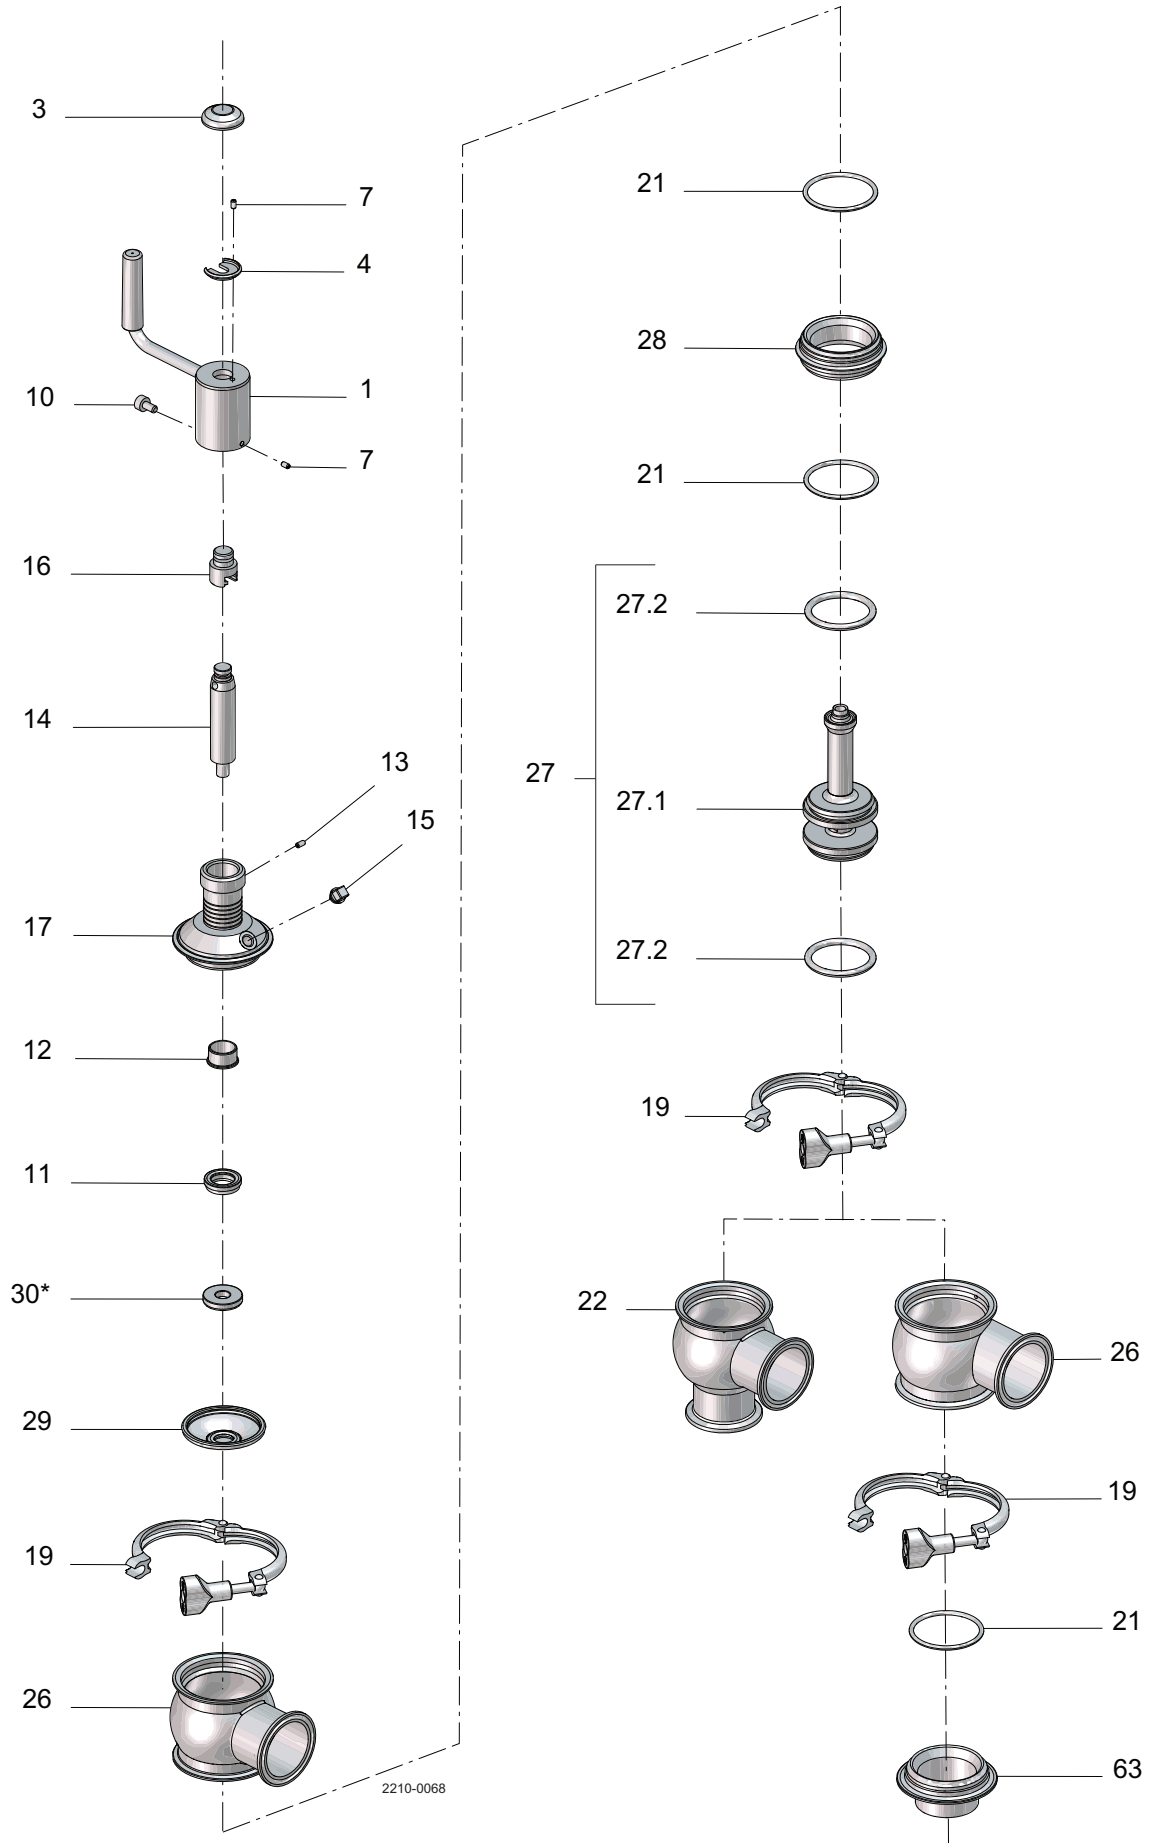

Recommended spare parts: Service kits