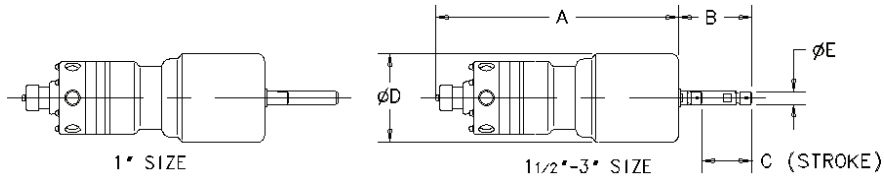

Throttling Actuators with Positioners

Dimensions are approximate and are intended to aid in identification only. For more information, contact Alfa Laval, Inc.

Valve Size (In)	Part Number	Used on	A (In)	B (In)	C (In)	D (In)	E (In)
1 1/2 - 3	25447S	771S-10M-14D	11 3/4	3 1/8 - 5 5/16	2 3/16	4.45	.623
1	25471S	771S-10M-14D	11 3/4	2 1/8 - 5 5/16	2 3/16	4.45	.623
1 1/2 - 3	25479S	771L-10M-14D	11 3/4	3 1/8 - 5 5/16	2 3/16	4.45	.623
2-3	25518S	771S-10M-14R	11 3/4	3 1/8 - 5 5/16	2 3/16	4.45	.623