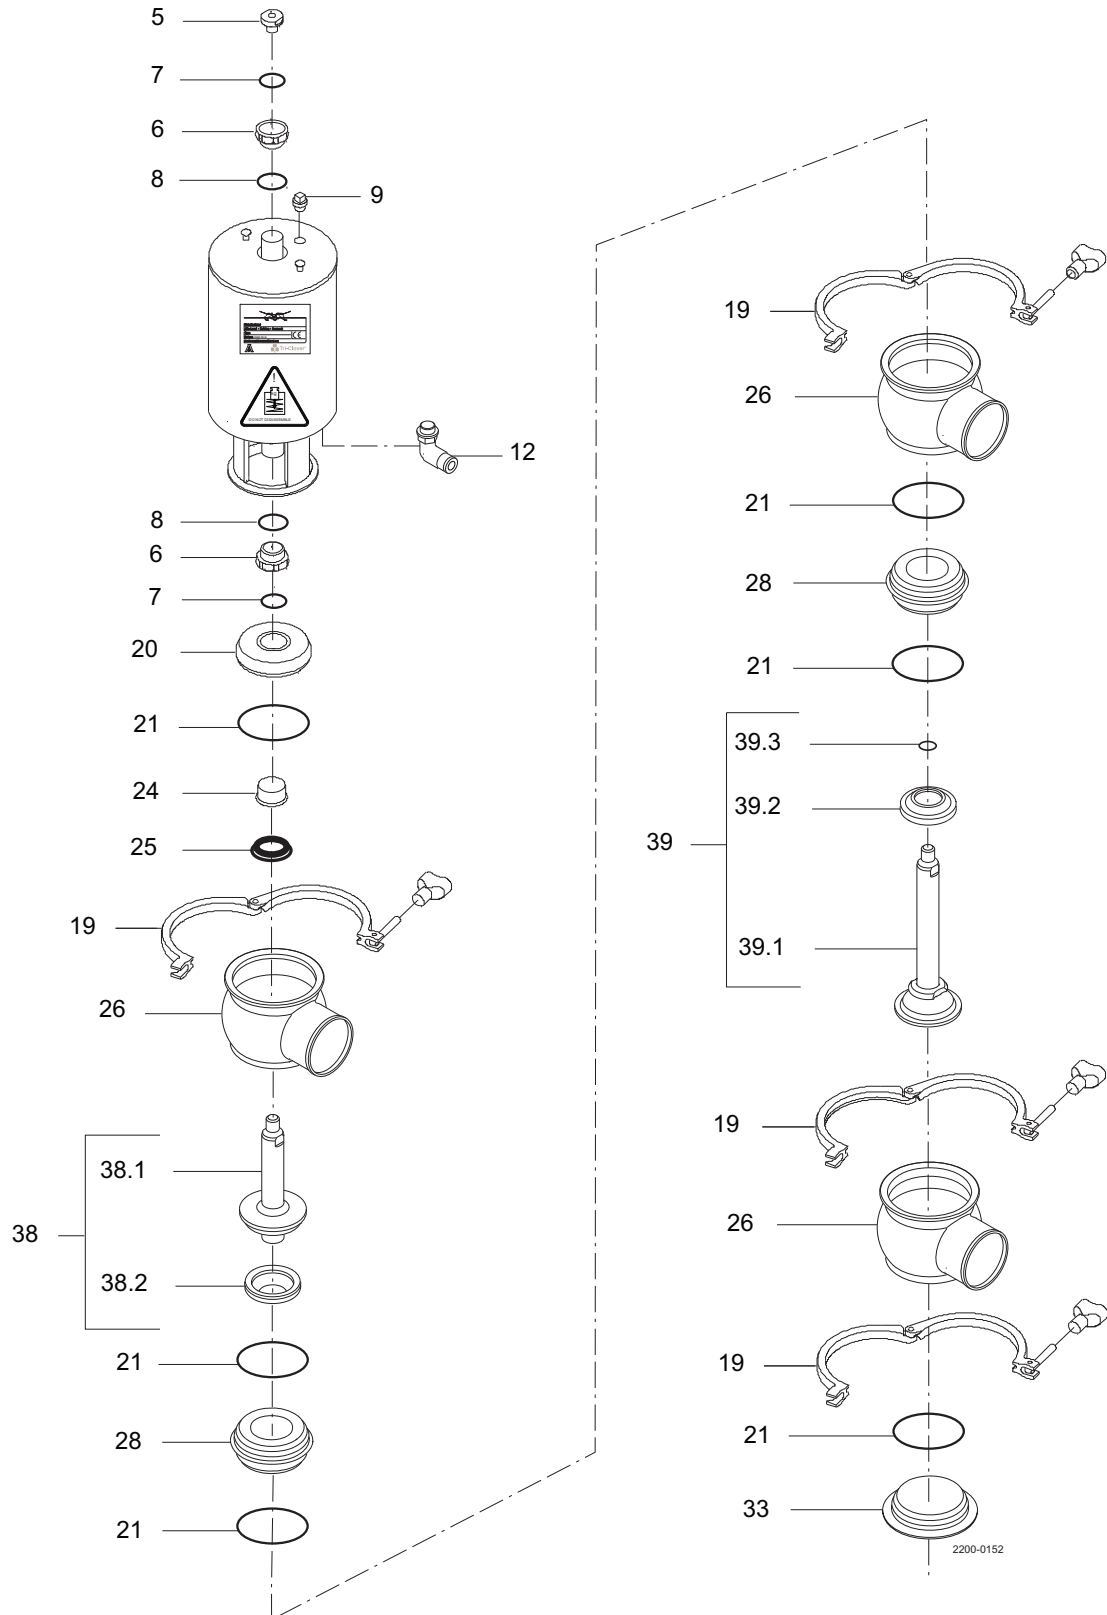

If the actuator is marked with a danger warning do NOT attempt to cut the actuator open.

Do NOT attempt to disassemble the actuator due to spring under load danger.

Do NOT attempt to cut the actuator open, due to spring under load danger.

AND

Do NOT attempt to cut the actuator open, due to spring under load danger.