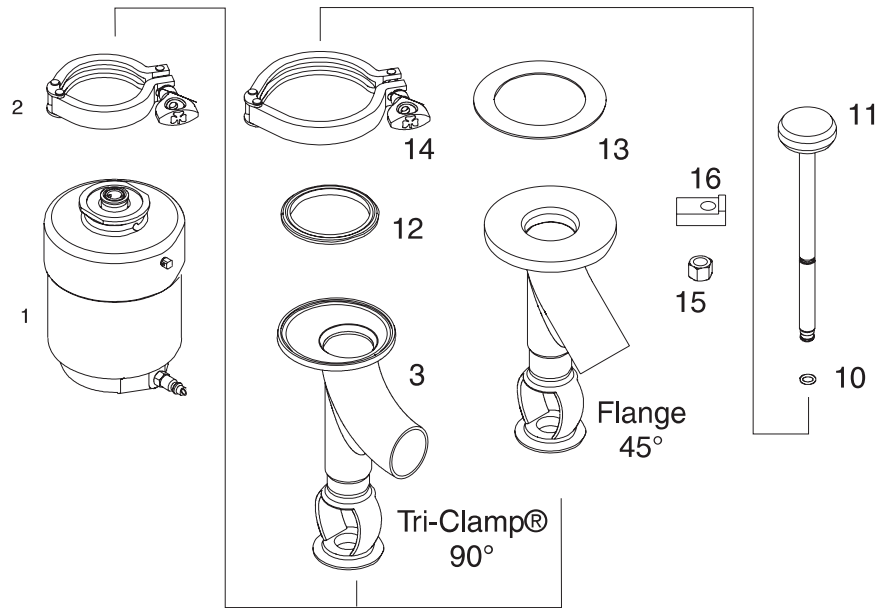

Tri-Clamp® Bodies

Flange Bodies