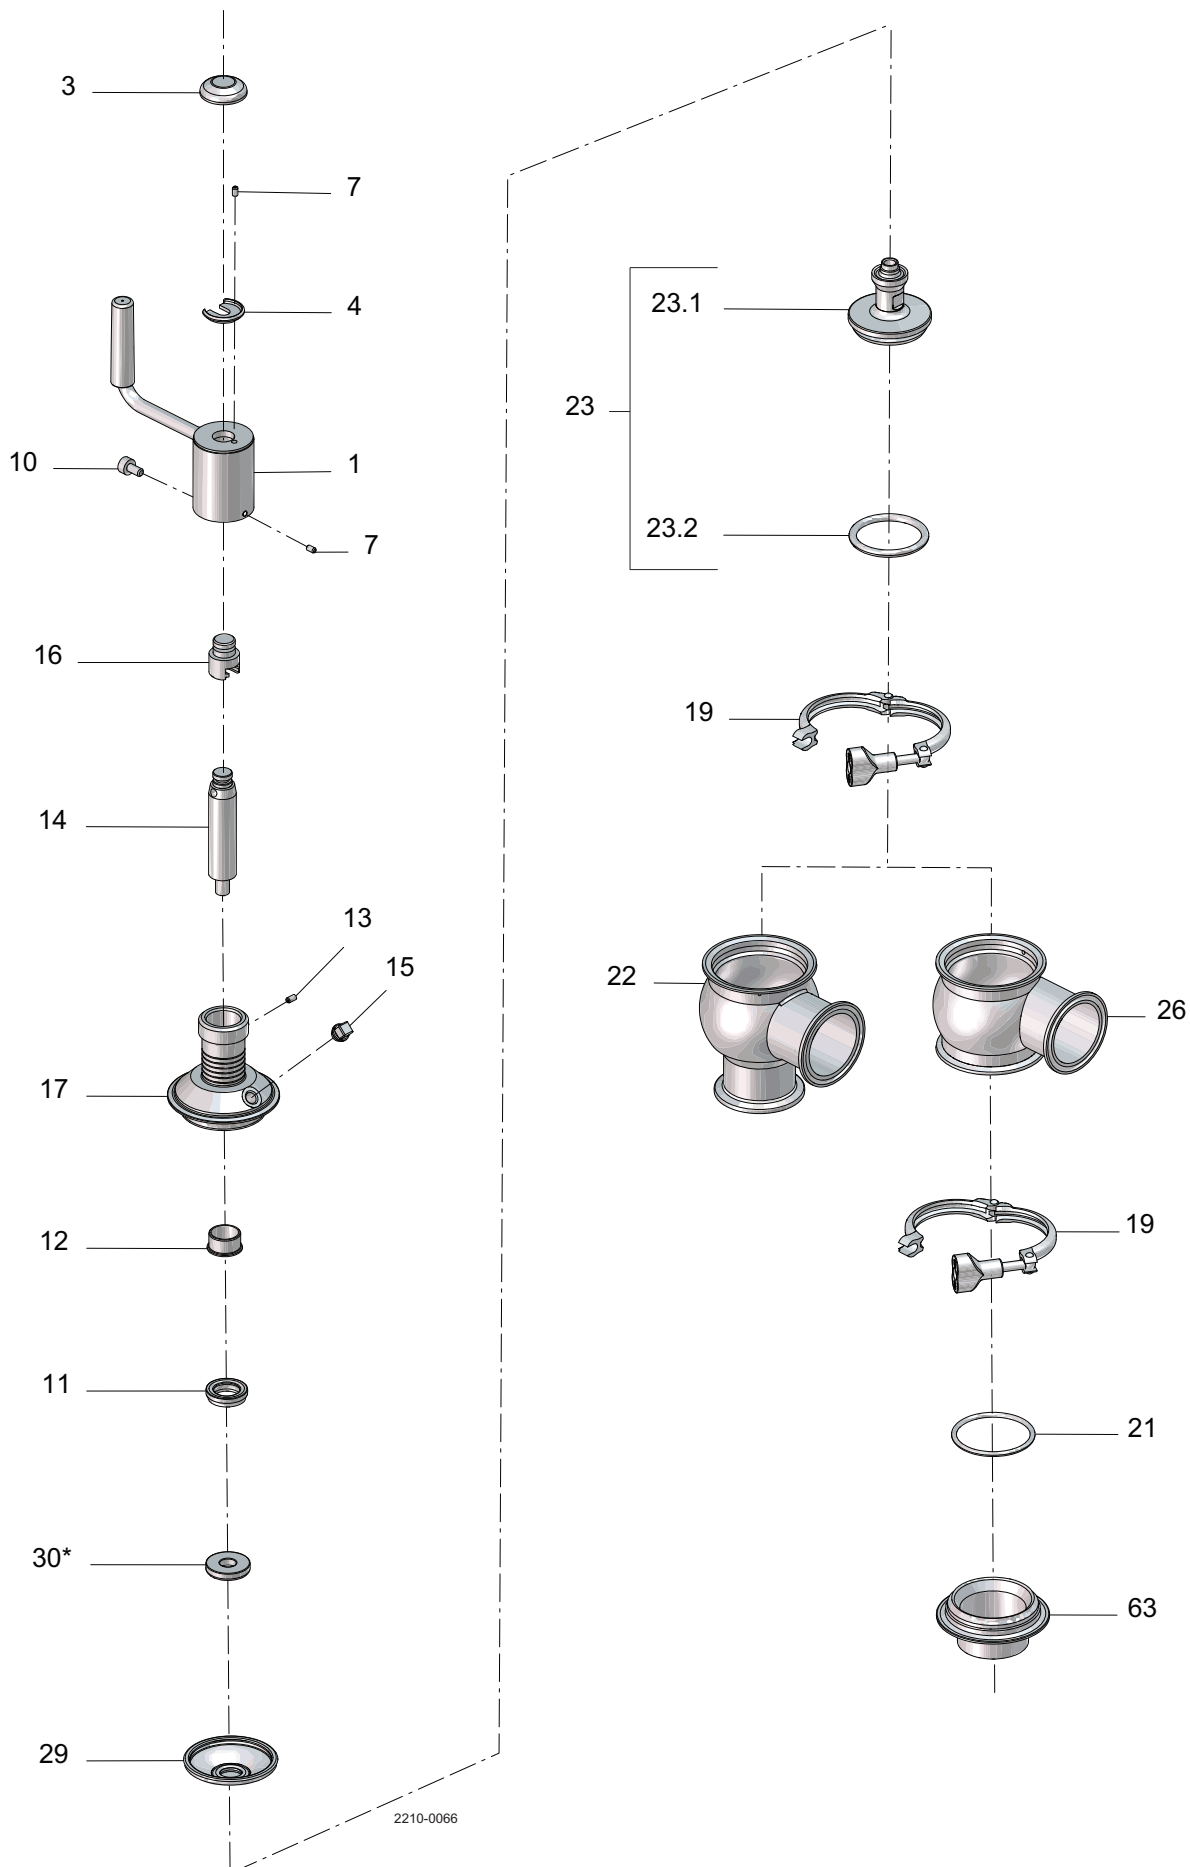

Pos	Qty	Denomination	1"	1½"	2"	2½"	3"	4"
Actuator								
		Crank mechanism complete	9613182001	9613182001	9613182002	9613182003	9613182004	9613182005
1	1	Crank	3135304621	3135304621	3135304621	3135304621	3135304621	3135304621
3	1	Cap	3135304681	3135304681	3135304681	3135304681	3135304681	3135304681
4	1	Washer	3135304671	3135304671	3135304671	3135304671	3135304671	3135304671
7	2	Set screw	22158192	22158192	22158192	22158192	22158192	22158192
10	1	Lock screw	3135305291	3135305291	3135305291	3135305291	3135305291	3135305291
11	1	Lip seal, HNBR	9613120502	9613120502	9613120502	9613120502	9613120502	9613120502
12	1	Bushing	9613125002	9613125002	9613125002	9613125002	9613125002	9613125002
13	1	Spring pin	9611992969	9611992969	9611992969	9611992969	9611992969	9611992969
14	1	Upper spindle	9613121901	9613121901	9613181801	9613181801	9613181801	9613181801
15	1	Plug	96134141-01	96134141-01	96134141-01	96134141-01	96134141-01	96134141-01
16	1	Stem extension	9613121801	9613121801	9613121801	9613121801	9613121801	9613121801
17	1	Sealing element	9613181302	9613181302	9613181402	9613181502	9613181602	9613181702
Clamp								
19	1	Clamp	9612939316	9612939316	9612939317	9612939318	9612939319	9612939320
29	♦	1 Diaphragm						
		Diaphragm set, (10 pcs.)	9614059437	9614059437	9614059438	9614059439	9614059440	9614059441
30	1	Disc for diaphragm	9613144001	9613144001	9613144101	9613144201	9613144301	9613144301
Tangential only								
21	♦	1 O-ring, EPDM (standard)						
	♦	1 O-ring, HNBR						
	♦	1 O-ring, FPM						
		O-ring set, (10 pcs.) EPDM	9614059422	9614059422	9614059425	9614059428	9614059431	9614059434
		O-ring set, (10 pcs.) HNBR	9614059423	9614059423	9614059426	9614059429	9614059432	9614059435
		O-ring set, (10 pcs.) FPM	9614059424	9614059424	9614059427	9614059430	9614059433	9614059436
Valve body standard (lower)								
22	1	Valve body, 2 ports, clamp	9613161601	9613161603	9613161605	9613161607	9613161609	9613161611
	1	Valve body, 3 ports, clamp	9613161602	9613161604	9613161606	9613161608	9613161610	9613161612
	1	Valve body, 2 ports, welding ends	9613139513	9613139515	9613139517	9613139519	9613139521	9613139523
	1	Valve body, 3 ports, welding ends	9613139514	9613139516	9613139518	9613139520	9613139522	9613139524
(Valve body tangential)								
26	1	Valve body, 1 port, clamp			9613169002	9613169004	9613169006	9613169008
	1	Valve body, 2 ports, clamp			9613169018	9613169020	9613169022	9613169024
	1	Valve body, 1 port, welding ends			9613444809	9613444811	9613444813	9613444815
	1	Valve body, 2 ports, welding ends			9613444810	9613444812	9613444814	9613444816
63	1	Port seal element, clamp			9634070601	9634070701	9634070801	9634070901
	1	Port seal element, welding ends			9634071101	9634071201	9634071301	9634071401
Valve Plug (shut off)								
23	1	Plug, complete, EPDM (standard)	9613122101	9613122102	9613122103	9613122104	9613122105	9613122106
	1	Plug, complete, HNBR	9613122107	9613122108	9613122109	9613122110	9613122111	9613122112
	1	Plug, complete, FPM	9613122113	9613122114	9613122115	9613122116	9613122117	9613122118
23.1	1	Plug, shut off	9613143501	9613144501	9613143401	9613143402	9613143403	9613143404
23.2	♦	1 Plug seal, EPDM (standard)						
	♦	1 Plug seal, HNBR						
	♦	1 Plug seal, FPM						
		Plug seal set, (10 pcs.) EPDM	9614059401	9614059404	9614059407	9614059410	9614059413	9614059416
		Plug seal set, (10 pcs.) HNBR	9614059402	9614059405	9614059408	9614059411	9614059414	9614059417
		Plug seal set, (10 pcs.) FPM	9614059403	9614059406	9614059409	9614059412	9614059415	9614059418

Recommended spare parts: Service kits