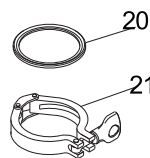

Pos	Qty	Denomination	1 1/2"	2"	2 1/2"	3"	4"
1L	1	Actuator, 10/20, long	751681	751681	751681	751681	751391
	1	Actuator, 30, long	751823	751823	751823	751823	751719
1M	1	Mid position actuator/short	750792	750792	750792	750792	N/A
1S	1	actuator, short, 10/20, short	750318	750318	750318	750318	750496
	1	Actuator, 30, short	750043	750043	750043	750043	751987
1HPS	1	HP actuator,short			751994	751994	
1HPL	1	HP actuator,long			750496	750496	
2S	1	Stem protector, Short	750583	750583	750583	750583	750583
2A	1	Stem protector, long	N/A	N/A	N/A	N/A	751035
2B	1	Stem protector o ring	N/A	N/A	N/A	N/A	750330
2C	1	Stem protector, spacer	N/A	N/A	N/A	N/A	751019
2L	1	Stem protector, long	750577	750577	750577	750577	N/A
2S	1	Stem protector, Short	750583	750583	750583	750583	750577
3L	1	Yoke, long	751684	751684	751684	751684	751901
3S	1	Yoke, short	750224	750224	750224	750224	751076
4	2	Seal retainer	751680	751680	751680	751680	751680
5	2	V-packing	755461	755461	755461	755461	755461
5A	2	O-ring to replace v packing	751232	751232	751232	751232	751232
6	1	Packing retainer	751659	751659	751659	751659	751659
7	1	End cap	751682	751682	751682	751682	751010
8	1	Red caplug	750568	750568	750568	750568	750568
9	1	Vent plug (not shown)	181256	181256	181256	181256	181256
10	11	Lockwasher	189962	189962	189962	189962	189962
11	7	Screw	189773	189773	189773	189773	189798
12	4	Screw	189723	189723	189723	189723	189723
13	1	O-ring stem, BUNA	755370	755370	755370	755370	755452
	1	O-ring stem, EPDM	750132	750132	750132	750132	751956
	1	O-ring stem, SFY	750077	750077	750077	750077	751957
14	1	O-ring	755356	755356	755356	755356	755356
15	2	O-ring	755388	755388	755388	755388	755388
16	1	O-ring	751747	751747	751747	751747	751747
17	1	Nylon lock pin	750338	750338	750338	750338	750338
18	1	Body , Lower 2 ports clamp	770026	770478	770844	770846	770736
	1	Body , Lower 2 ports weld	771004	770824	770784	770833	772221
19	1	Body , Lower 3 ports clamp	770003	770489	770863	770878	770965
	1	Body , Lower 3 ports weld	771059	770464	770815	770814	772672
20	1	Body gasket, BUNA	750376	750376	750385	750391	755421
	1	Body gasket, EPDM	750383	750383	750390	750400	750686
	1	Body gasket, SFY	750382	750382	750389	750398	750738
21	1	Clamp	270266	270266	270267	212211	212209
27L	1	Stem , BUNA, long	770241	770244	770247	770250	771509
	1	Stem, EPDM, long	771442	770962	771335	770967	778310
	1	Stem , SFY, long	771177	771169	770785	770809	778311
27S	1	Stem LP , BUNA, short	9634055829	9634055830	9634055831	9634055832	N/A
	1	Stem LP , EPDM, short	773147	772835	773136	772833	N/A
	1	Stem LP SFY, short	773158	9634050983	773137	773142	N/A
28L	1	Stem, TR long	770259	770263	770265	770267	771506
	1	Stem, TR2 long		9634053890	9634051876	963054117	9634050172
28S	1	Stem, TR Short	770338	770343	770349	770354	N/A
	1	Stem, TR2 short	9634052007	9634054775	9634052001	9634052008	773235
29U	1	Seat, TR Upper	750943	750943	750947	751268	750906
	1	Seat, TR2 Upper	752096	9634050833	752100	752102	752104
29L	1	Seat, TR Lower	751525	750943	750947	751268	750906
	1	Seat, TR2 Lower	9634050833	9634050833	752100	752102	752104
30	1	Body , upper 2 ports clamp	770491	770494	770510	770528	770724
	1	Body , upper 2 ports weld		770506	778372	771533	
31	1	Body , upper 3 ports clamp	770493	770504	770517	770530	772719
	1	Body , upper 3 ports weld					
32	1	Stem bushing	763362	763362	763362	763362	762528
33	1	Seal retaining washer	750361	750361	750361	750361	750360
			1 1/2"	2"	2 1/2"	3"	4"
□		Non TR Service Kit Buna	9613990327	9613990327	9613990508	9613990330	9613990333
□		Non TR Service Kit EPDM	9613990328	9613990328	9613990509	9613990331	9613990334
□		Non TR Service Kit SFY	9613990329	9613990329	9613990510	9613990332	9613990335
◆		TR Service Kit Buna	9613990106	9613990109	9613990112	9613990115	9613990118
◆		TR Service Kit EPDM	9613990107	9613990110	9613990113	9613990116	9613990119
◆		TR Service Kit SFY	9613990108	9613990111	9613990114	9613990117	9613990120
○		TR2 Service Kits Buna	9613990575	9613990578	9613990581	9613990584	9613990587
○		TR2 Service Kits EPDM	9613990576	9613990579	9613990582	9613990585	9613990588
○		TR2 Service Kits SFY	9613990577	9613990580	9613990583	9613990586	9613990589