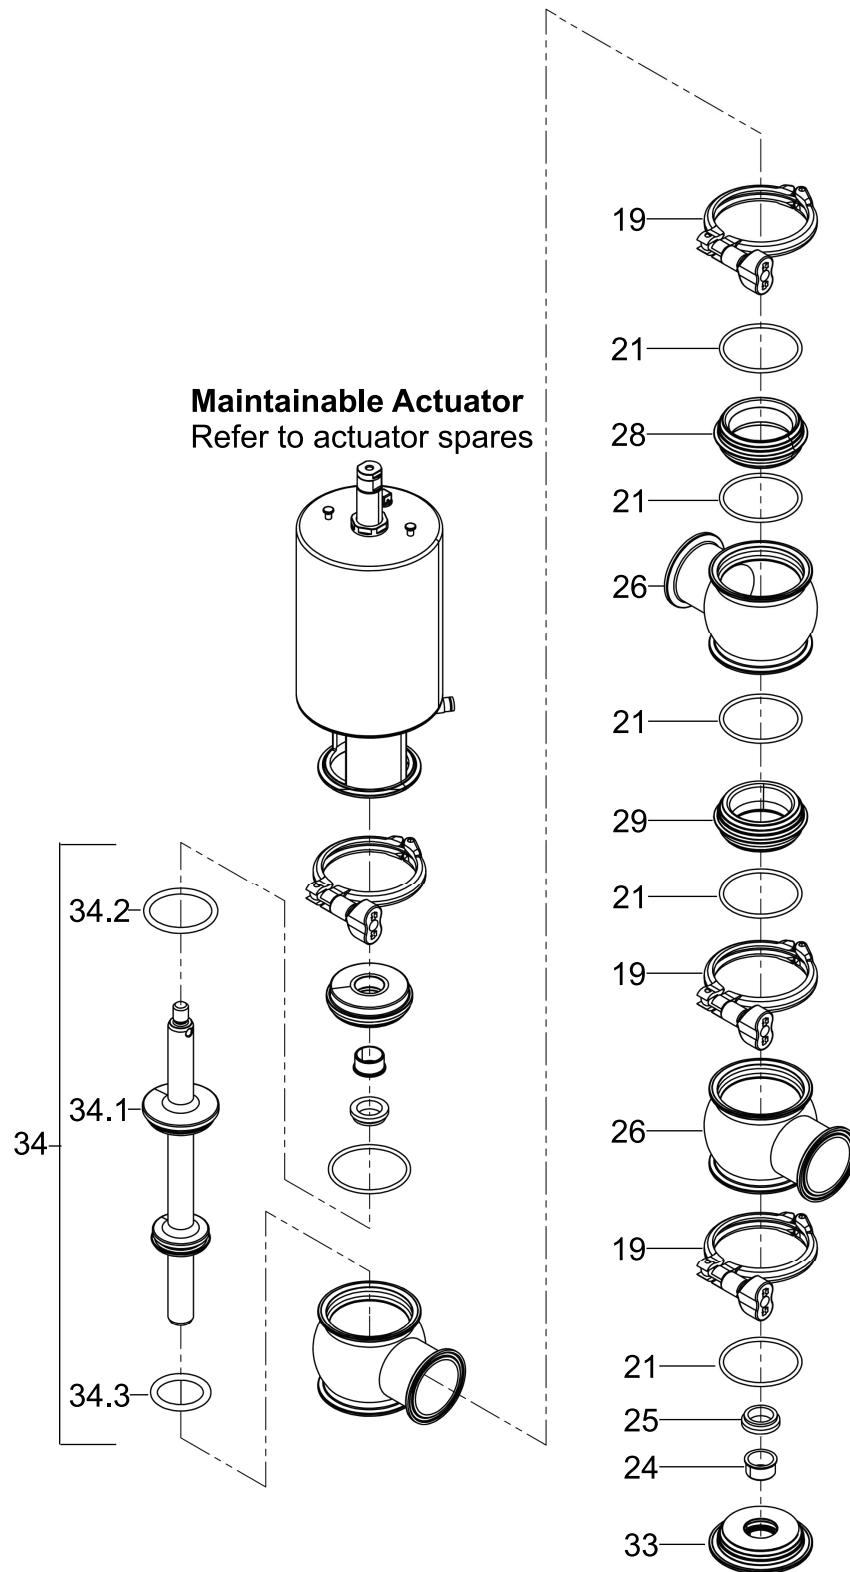

Pos	Qty	Denomination	2"	2 1/2"	3"	4"
19	4	Clamp	9612939317	9612939318	9612939319	9612939320
20	1	Upper Bonnet	9613127103	9613127104	9613127105	9613127106
21	6	Bonnet O-ring, EPDM				
	6	Bonnet O-ring, HNBR				
	6	Bonnet O-ring, FPM				
		Bonnet O-ring, set (10 pcs.), EPDM	9614059425	9614059428	9614059431	9614059434
		Bonnet O-ring, set (10 pcs.), HNBR	9614059426	9614059429	9614059432	9614059435
		Bonnet O-ring, set (10 pcs.), FPM	9614059427	9614059430	9614059433	9614059436
24	2	Bonnet Bushing	9613125002	9613125002	9613125002	9613125002
25	2	Bonnet Lip Seal, EPDM				
	2	Bonnet Lip Seal, HNBR				
	2	Bonnet Lip Seal, FPM				
		Bonnet Lip Seal, Set (10 pcs.), EPDM	9614059419	9614059419	9614059419	9614059419
		Bonnet Lip Seal, Set (10 pcs.), HNBR	9614059420	9614059420	9614059420	9614059420
		Bonnet Lip Seal, Set (10 pcs.), FPM	9614059421	9614059421	9614059421	9614059421
33	1	Lower Bonnet	9634092101	9634092102	9634092103	9634092104
28	1	Seat, Upper	9613127503	9613127504	9613127505	9613127506
29	1	Seat, Lower	9634092001	9634092002	9634092003	9634092004
26	3	Valve Body, upper, 1 port, clamp	9613161505	9613161507	9613161509	9613161511
	3	Valve Body, tangential, upper, 1 port, clamp	9613169002	9613169004	9613169006	9613169008
34	1	Valve Plug, RA-FDV, complete, EPDM	9614258701	9614258702	9614258703	9614258704
	1	Valve Plug, RA-FDV, complete, HNBR	9614258705	9614258706	9614258707	9614258708
34.1	1	Valve Plug, RA-FDV	9634091101	9634091102	9634091103	9634091104
34.2	1	Valve Plug seal, Upper, EPDM				
	1	Valve Plug seal, Upper, HNBR				
	1	Valve Plug seal, Upper, FPM				
	1	Valve Plug seal, Upper, set (10 pcs.), EPDM	9614059407	9614059410	9614059413	9614059416
	1	Valve Plug seal, Upper, set (10 pcs.), HNBR	9614059408	9614059411	9614059414	9614059417
	1	Valve Plug seal, Upper, set (10 pcs.), FPM	9614059409	9614059412	9614059415	9614059418
34.3	1	Plug seal, Lower, EPDM				
	1	Plug seal, Lower, HNBR				
	1	Plug seal, Lower, FPM				
	1	Plug seal, Lower, set (10 pcs.), EPDM	9614059404	9614059407	9614059410	9614059413
	1	Plug seal, Lower, set (10 pcs.), HNBR	9614059405	9614059408	9614059411	9614059414
	1	Plug seal, Lower, set (10 pcs.), FPM	9614059406	9614059409	9614059412	9614059415

Parts marked with □ are included in the service kits.

- O-ring - order position numbers 21 in 10 pcs. sets, according to valve size and elastomer type as listed above
- Lip Seal - order position numbers 25 in 10 pcs. sets, according to valve size and elastomer type as listed above
- Plug Seal, Upper - order position numbers 34.2 in 10 pcs. sets, according to valve size and elastomer type as listed above
- Plug Seal, Lower - order position numbers 34.3 in 10 pcs. sets, according to valve size and elastomer type as listed above