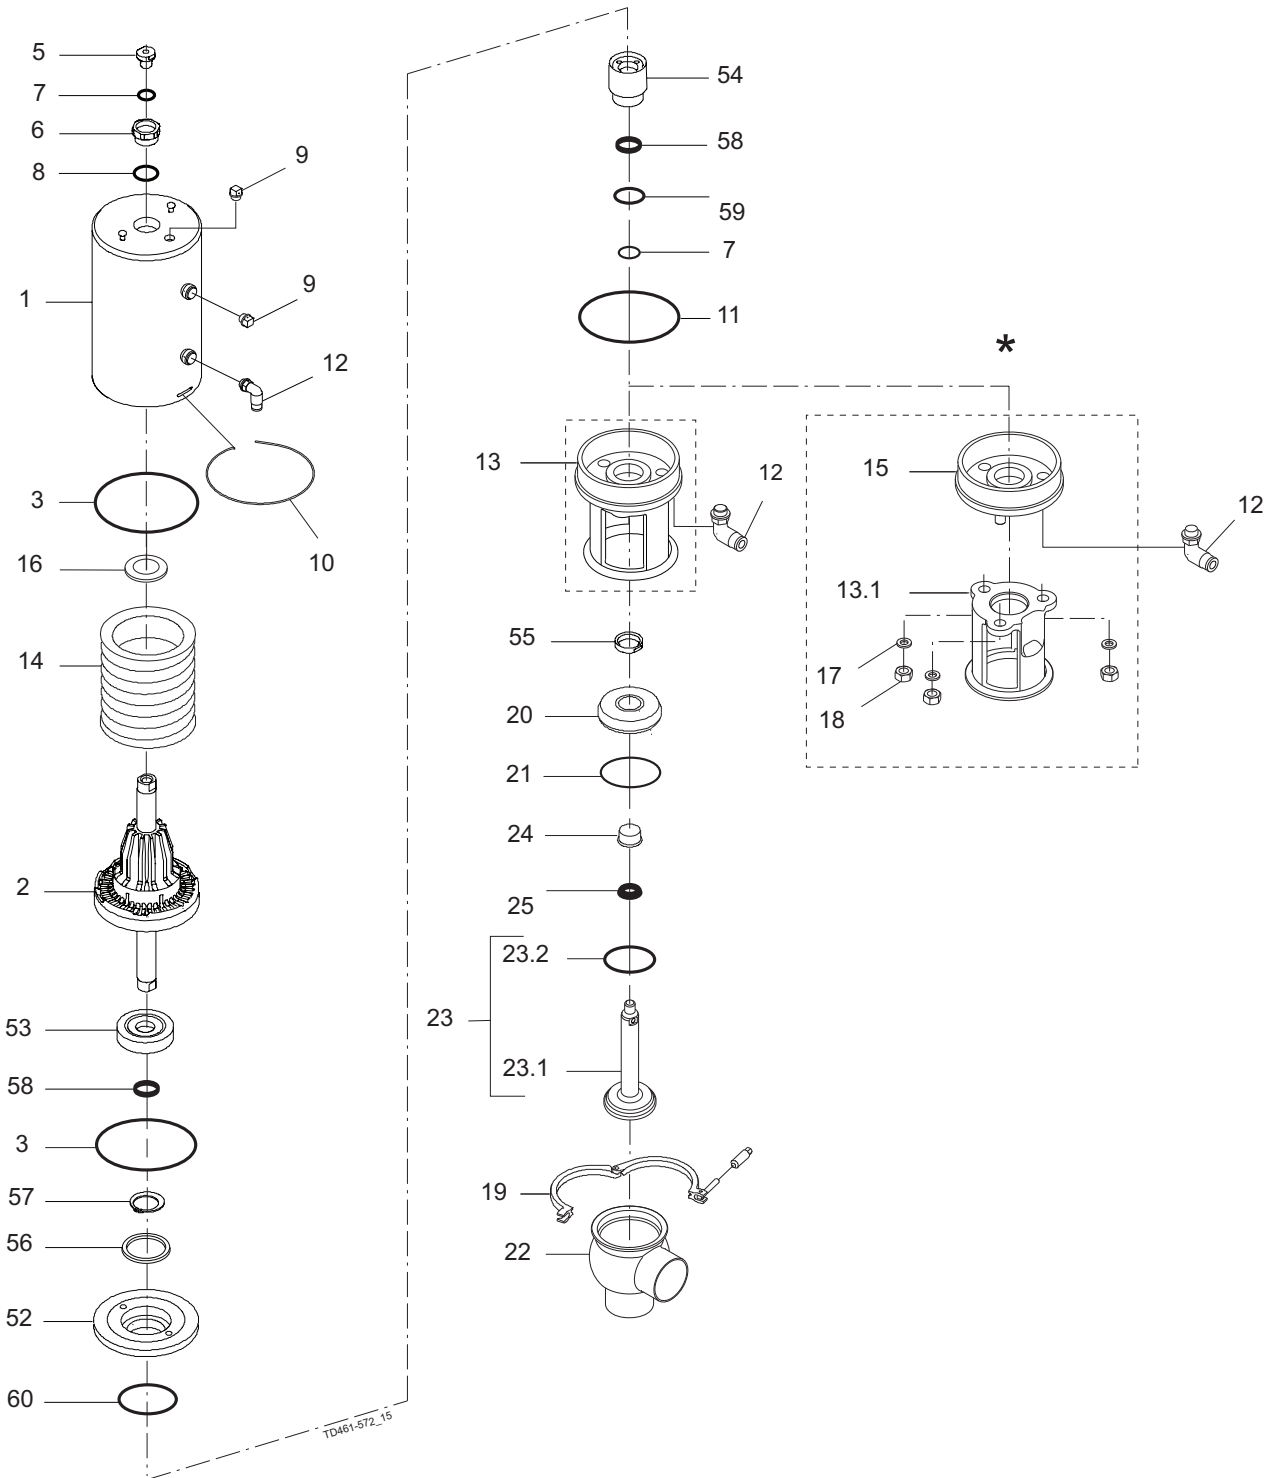

Do NOT attempt to cut the actuator open, due to spring under load danger!

*) "Remove yoke with bolts" version, produced from 2006 to June 2016.
 Replaced by "yoke without bolts" (13)

Pos	Qty	Denomination	DN 40 38 mm	DN 50 51 mm	DN 65 63.5 mm	DN 80 76 mm	DN 100 101.6 mm
		Actuator, complete (NC) shut-off valve	9613185401	9613185402	9613185403	9613185404	9613185405
		Actuator, complete (NO) change-over valve	9613185429	9613185430	9613185431	9613185432	9613185433
		Actuator, complete (NC) change-over valve	9613185419	9613185420	9613185421	9613185422	9613185423
1	1	Cylinder				9613167706	9613167706
2	1	Piston	9613132304	9613132304	9613132304	9613132405	9613132405
3	□ 2	O-ring					
5	1	Adapter, plastic (- 0115)					
	1	Adapter, steel (0115 - 0518)					
	1	Adapter, steel (0518 -)	9615374701	9615374701	9615374701	9615374701	9615374701
6	□ 1	Bushing					
7	□ 2	O-ring					
8	□ 1	O-ring					
9	2	Plug	9613414101	9613414101	9613414101	9613414101	9613414101
10	1	Lock wire	9613143202	9613143202	9613143202	9613143203	9613143203
11	□ 1	O-ring					
12	2	Air fitting	9611991988	9611991988	9611991988	9611991988	9611991988
13	1	Yoke without bolts (0616 -)	9615245401	9613154402	9613154502	9613154603	9613154703
14	1	Spring assembly	9613132502	9613132502	9613132502	9613132503	9613132503
16	□ 1	Support disc					
52	1	Piston	9613167801	9613167801	9613167801	9613167901	9613167901
53	1	Thrust plate	9613168201	9613168201	9613168201	9613168201	9613168201
54	1	Guide	9613168001	9613168001	9613168001	9613168101	9613168101
55	1	Nut	9613168301	9613168301	9613168301	9613168301	9613168301
56	2	Spacer, (only for shut-off valve)	9613168402				
	3	Spacer, (only for shut-off valve)		9613168402	9613168402	9613168402	9613168402
	1	Spacer, (only for shut-off valve)		9613168401	9613168401		
	2	Spacer, (only for shut-off valve)				9613168401	9613168401
57	1	Lock ring	51997509	51997509	51997509	51997509	51997509
58	2	Guide ring	9613008424	9613008424	9613008424	9613008424	9613008424
59	□ 1	O-ring					
60	□ 1	O-ring					