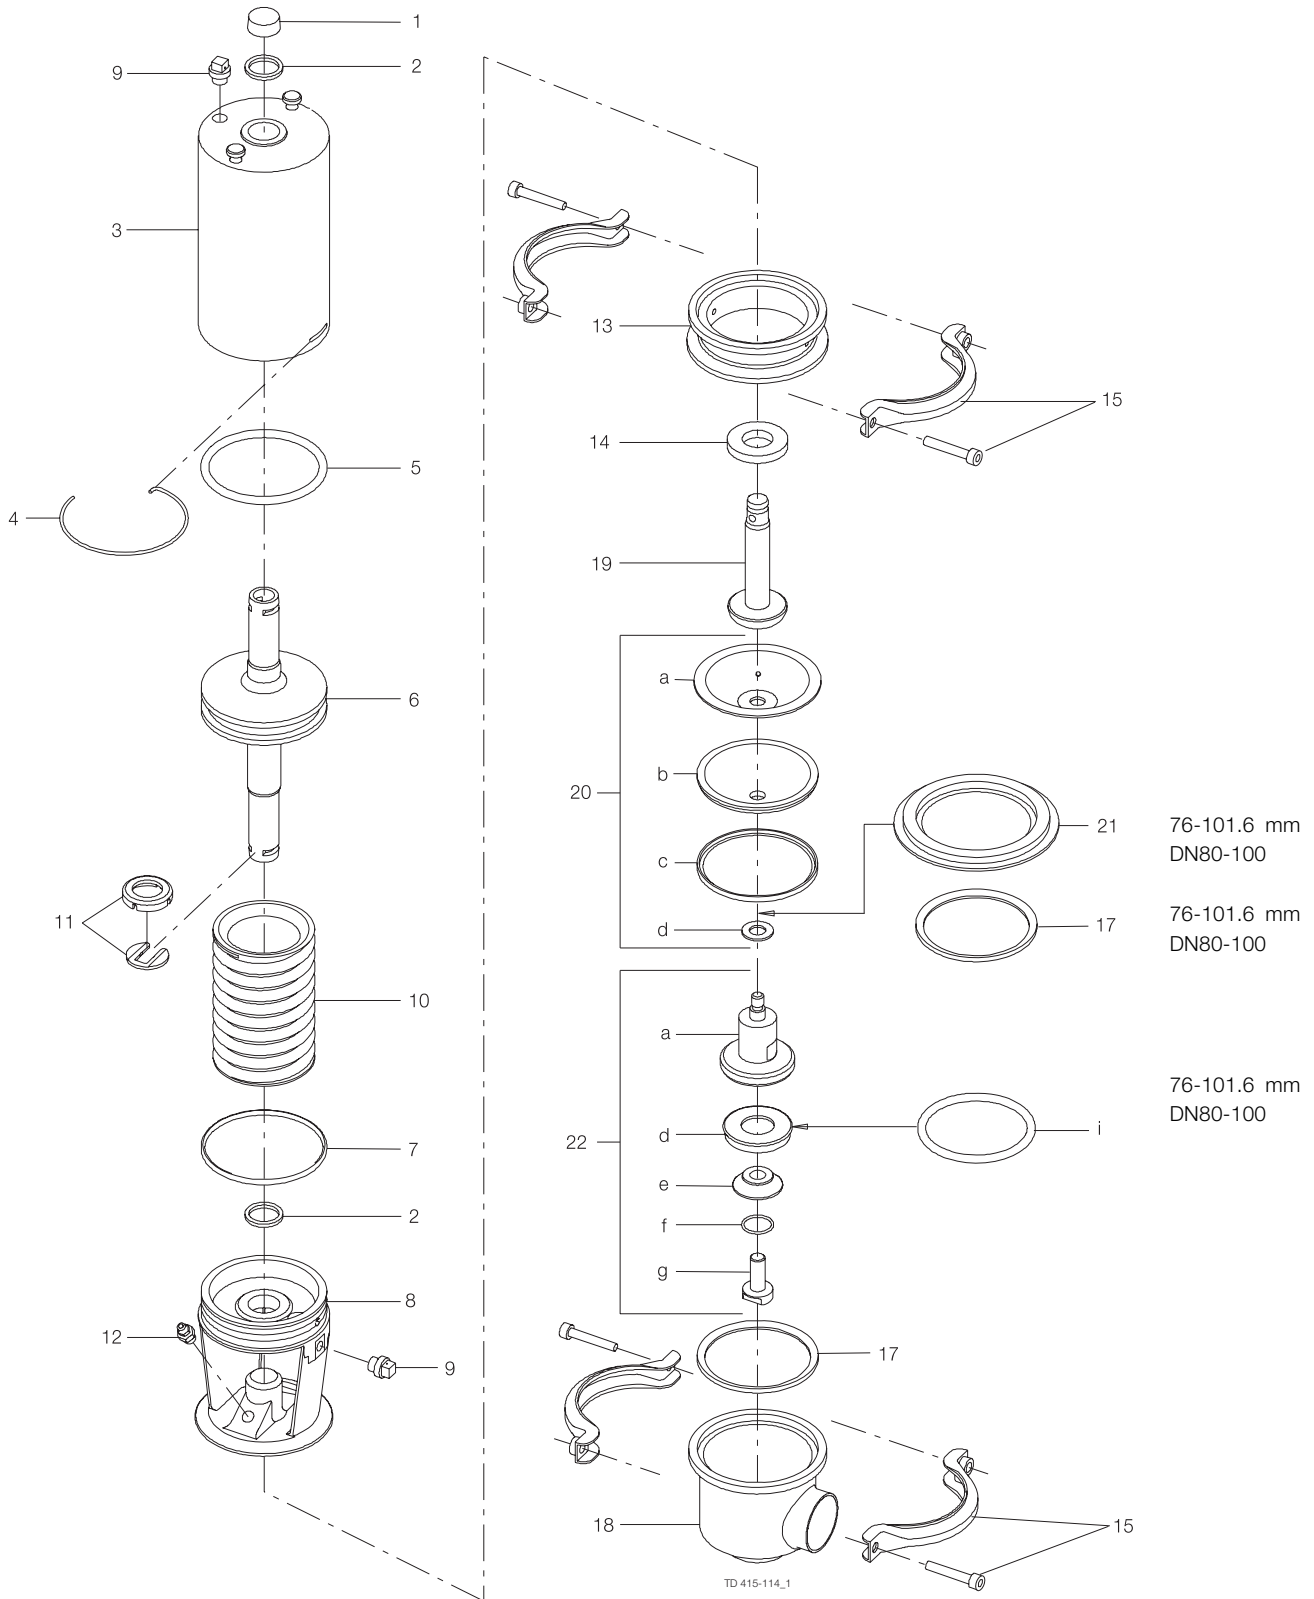

Not manufactured anymore

Pos	Qty	Denomination	DN 40	DN 50	DN 65	76 mm	DN 80	DN 100
			38 mm	51 mm	63.5 mm			101.6 mm
Valve plug								
14	1	Washer, (period 9911-)	3135308213	3135308213	3135308213	3135308212	3135308212	3135308212
	1	Washer, (period 8605-9910)						
17	♦	Seal ring, EPDM (standard)						
	1	Seal ring, NBR						
	1	Seal ring, FPM						
19	1	Stem, upper	3135308091	3135308091	3135308091	3135308391	3135308391	3135308391
20	♦	Diaphragm set, PTFE, EPDM (complete replacement recommended)	9611920001	9611920001	9611920001	9611920007	9611920007	9611920007
	1	Diaphragm set, NBR	9611920081	9611920081	9611920081	9611920083	9611920083	9611920083
	1	Diaphragm set, FPM	9611920082	9611920082	9611920082	9611920084	9611920084	9611920084
20a	1	Diaphragm support, EPDM						
20b	1	Diaphragm, PTFE						
20c	1	L-seal, EPDM (standard)						
	1	L-seal, NBR						
	1	L-seal, FPM						
20d	1	Stem seal, EPDM (standard)						
	1	Stem seal, NBR						
	1	Stem seal, FPM						
21	1	Diaphragm ring				3135308411	3135308411	3135308411

Pos	Qty	Denomination	DN 40	DN 50	DN 65	76 mm	DN 80	DN 100
			38 mm	51 mm	63.5 mm			101.6 mm
Valve plug								
22		Plug, single, comp. EPDM (std)		3135308232	3135308233	3135308481	3135308485	
		Plug, single, comp. NBR	9612309401		9612309403		9612309205	9612309202
		Plug, single, comp. FPM					9612309210	
22a	1	Stem, lower	3135308111	3135308121	3135308151	3135308431	9612188701	3135308461
22d	♦	Plug seal, EPDM (std)						
	1	Plug seal, NBR						
	1	Plug seal, FPM						
22e	1	Washer	3135303571	3135303581	3135303591			
22f	♦	O-ring, EPDM (std)						
	1	O-ring, NBR						
	1	O-ring, FPM						
22g	1	Screw	3135303621	3135303621	3135303621	3135303621	3135303621	3135303621
22i	♦	O-ring, EPDM (std)						
	1	O-ring, NBR						
	1	O-ring, FPM						

Service kit for actuator

□	Service kit	9611920008	9611920008	9611920008	9611920009	9611920009	9611920009

Service kit for product wetted parts, standard

♦	Service kit, EPDM	9611920040	9611920041	9611920042	9611920043	9611920113	9611920044
♦	Service kit, NBR	9611920085	9611920087	9611920089	9611920091	9611920114	9611920093
♦	Service kit, FPM	9611920086	9611920088	9611920090	9611920092	9611920115	9611920094

Parts marked with □♦ are included in the service kits.

Recommended spare parts: service kits.