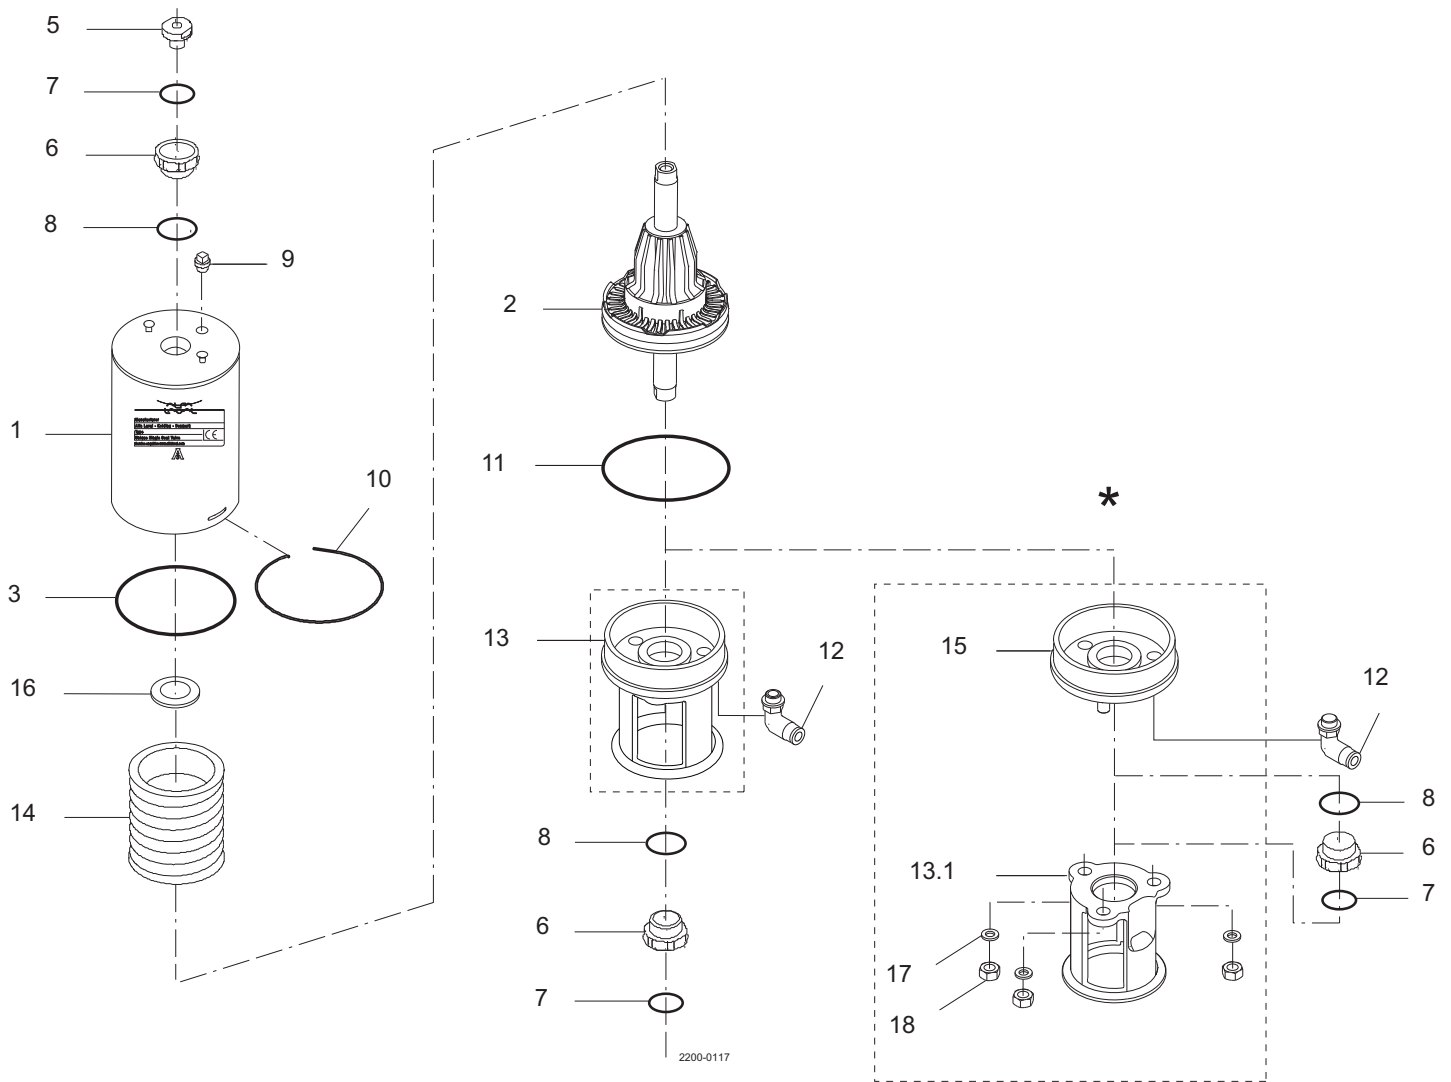

*) "Removable yoke with bolts" version, produced from 2006 to June 2016.
 Replaced by "yoke without bolts" (13)

Pos	Qty	Denomination	DN 25	DN 40	DN 50	DN 65	DN 80	DN 100
			25 mm	38 mm	51 mm	63.5 mm	76.1 mm	101.6 mm
		Actuator, complete (NO)	9613185301	9613185301	9613185302	9613185303	9613185304	9613185305
		Actuator, complete (NC)	9613185306	9613185306	9613185307	9613185308	9613185309	9613185310
		Actuator, complete (A/A)	9613185311	9613185311	9613185312	9613185313	9613185314	9613185315
1	1	Cylinder, (blasted)	9613142511	9613142511	9613142512	9613142512	9613142513	9613142513
	1	Cylinder, (polished)	9613142514	9613142514	9613142515	9613142515	9613142516	9613142516
2	1	Piston	9613132201	9613132201	9613132301	9613132301	9613132401	9613132401
3	□♦	O-ring						
5	1	Adapter, plastic (- 0115)						
	1	Adapter, steel (0115 - 0518)						
	1	Adapter, steel (0518 -)	9615374701	9615374701	9615374701	9615374701	9615374701	9615374701
6	□♦	Bushing						
7	□♦	O-ring						
8	□♦	O-ring						
9	1	Plug	9613414101	9613414101	9613414101	9613414101	9613414101	9613414101
10	1	Lock wire	9613143201	9613143201	9613143202	9613143202	9613143203	9613143203
11	□♦	O-ring						
12	1(2)	Air fitting (only 2 for A/A)	9611991988	9611991988	9611991988	9611991988	9611991988	9611991988
13	1	Yoke without bolts, (0616 ->)	9613154301	9613154301	9613154402	9613154502	9613154603	9613154703
14	1	Spring assembly	9613132501	9613132501	9613132502	9613132502	9613132503	9613132503
16	□♦	Support disc (only 2 for A/A)						