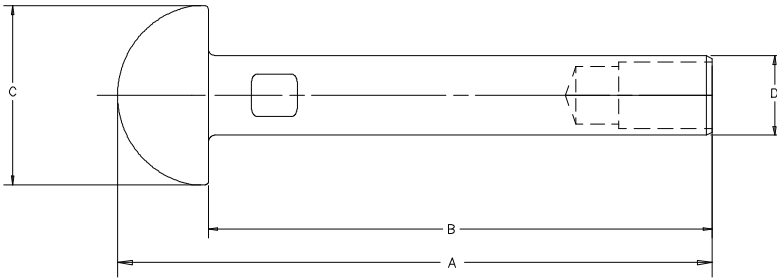

Dimensions are approximate and are intended to aid in identification only. For more information, contact Alfa Laval, Inc.

Series	Size	Part Number	A	B	C	D
761	1 1/2	19-1254-1 1/2-316L	5 29/64	4 23/32	1 11/16	3/4
761	2	19-1254-2-316L	5 3/4	4 37/65	2 9/32	3/4
761	2 1/2	19-1254-2 1/2-316L	6 3/32	4 5/8	2 55/64	3/4
761	3	19-1254-3-316L	6 27/32	5 1/16	3 13/32	3/4
761	4	19-1254-4-316L	7 25/32	6 29/32	4 13/32	3/4
761	4	19-1254A-4-316L	9 17/32	8 5/8	4 13/32	7/8
861	1 1/2	19-1336-1 1/2-316L	6 55/64	5 31/32	1 11/16	3/4
861	2	19-1336-2-316L	7	5 53/64	2 9/32	3/4
861	2 1/2	19-1336-2 1/2-316L	7 11/32	5 43/64	2 55/32	3/4
861	3	19-1336-3-316L	8 3/32	6 5/16	3 13/32	3/4
762	2	19-1300-2-316L	6 1/16	4 3/4	2 9/32	3/4
762	2 1/2	19-1300-2 1/2-316L	6 45/64	5 1/4	2 55/64	3/4
762	3	19-1300-3-316L	7 29/64	6 21/32	3 13/32	3/4