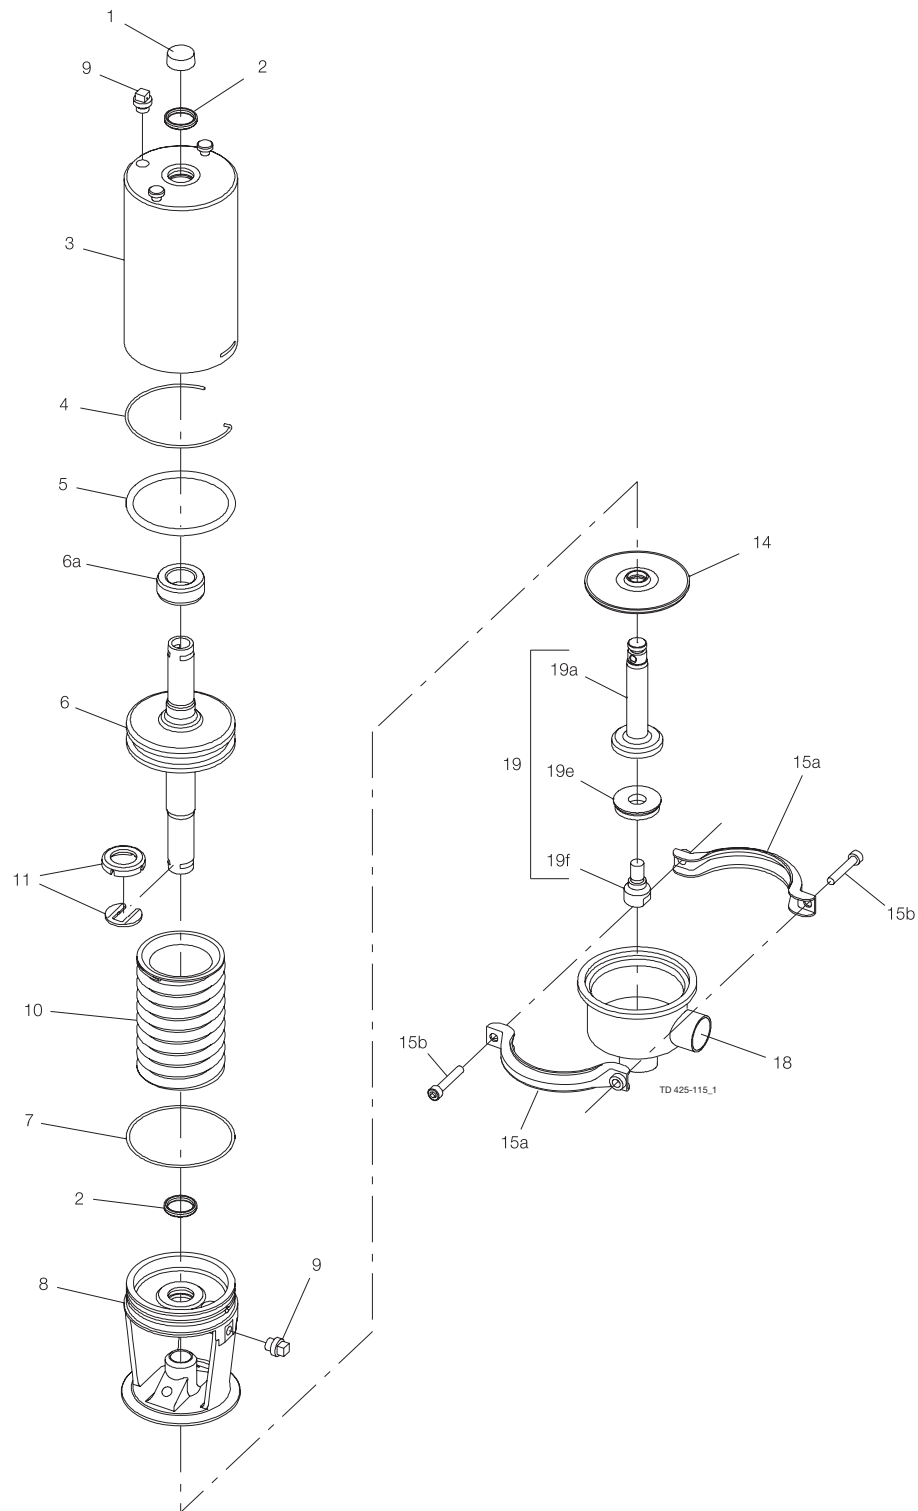

Not manufactured anymore

Alternative stem seal