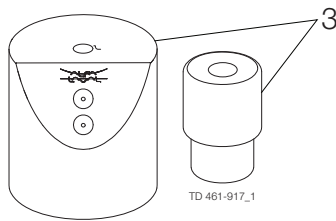

Service kits: Mini Flow Valve, Manual

Service Kit 9615146003

Parts marked with are included in the service kits.

Seat tool for elastomer

Seat tool for TR2 (PTFE)

Tool for changing plastic bushing
(pos. 24 in Unique SSV/7000" spare part