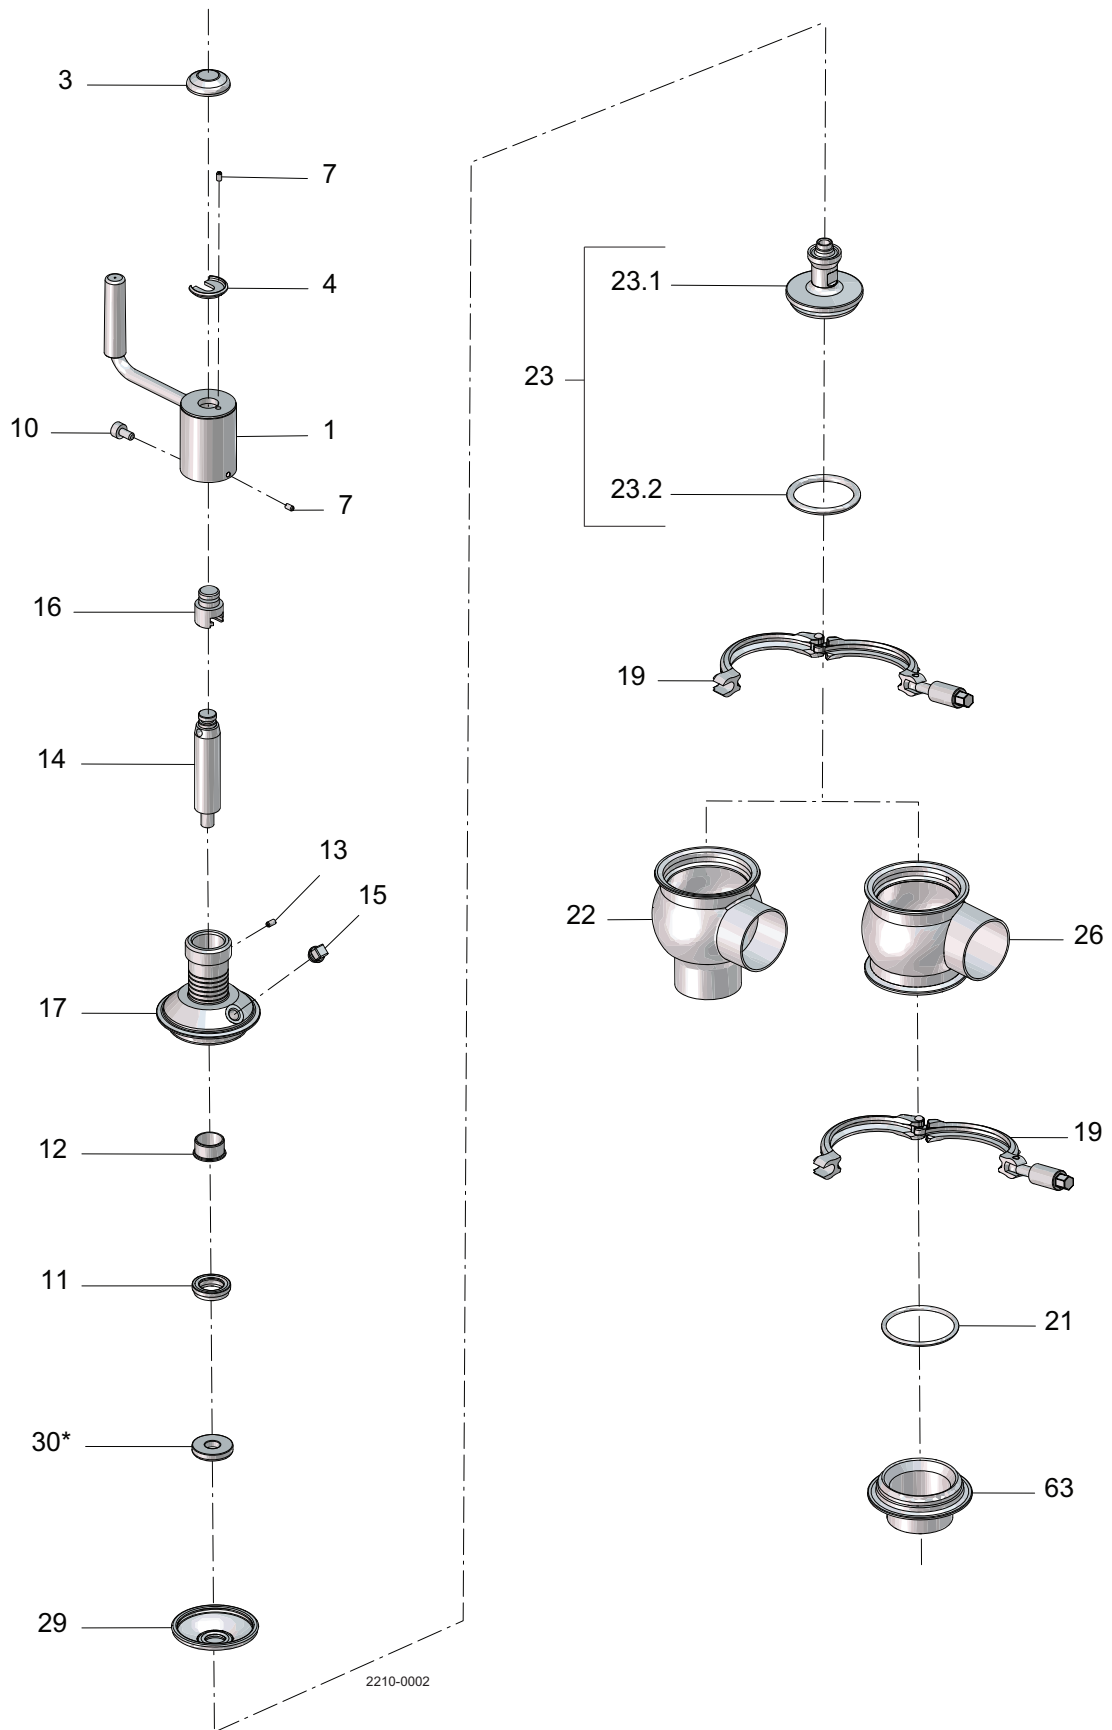

* = Disc not used on DN25/25 mm and DN40/38 mm

Pos	Qty	Denomination	DN25 25 mm	DN40 38 mm	DN50 51 mm	DN65 63.5 mm	DN80 76.1 mm	DN100 101.6 mm
Actuator								
		Crank mechanism complete	9613182001	9613182001	9613182002	9613182003	9613182004	9613182005
1	1	Crank	3135304621	3135304621	3135304621	3135304621	3135304621	3135304621
3	1	Cap	3135304681	3135304681	3135304681	3135304681	3135304681	3135304681
4	1	Washer	3135304671	3135304671	3135304671	3135304671	3135304671	3135304671
7	2	Set screw	22158192	22158192	22158192	22158192	22158192	22158192
10	1	Lock screw	3135305291	3135305291	3135305291	3135305291	3135305291	3135305291
11	1	Lip seal, HNBR	9613120502	9613120502	9613120502	9613120502	9613120502	9613120502
12	1	Bushing	9613125002	9613125002	9613125002	9613125002	9613125002	9613125002
13	1	Spring pin	9611992969	9611992969	9611992969	9611992969	9611992969	9611992969
14	1	Upper spindle	9613121901	9613121901	9613181801	9613181801	9613181801	9613181801
15	1	Plug	9613414101	9613414101	9613414101	9613414101	9613414101	9613414101
16	1	Stem extension	9613121801	9613121801	9613121801	9613121801	9613121801	9613121801
17	1	Sealing element	9613181301	9613181301	9613181401	9613181501	9613181601	9613181701
Clamp								
19	1	Clamp	9612939303	9612939303	9612939304	9612939305	9612939306	9612939307
29	♦	Diaphragm						
	1	Diaphragm set, 10 pcs.	9614059437	9614059437	9614059438	9614059439	9614059440	9614059441
30	1	Disc for diaphragm			9613144101	9613144201	9613144301	9613144301
Tangential only								
21	♦	O-ring, EPDM (standard)						
	♦	O-ring, HNBR						
	♦	O-ring, FPM						
		O-ring set, 10 pcs., EPDM	9614059422	9614059422	9614059425	9614059428	9614059431	9614059434
		O-ring set, 10 pcs., HNBR	9614059423	9614059423	9614059426	9614059429	9614059432	9614059435
		O-ring set, 10 pcs., FPM	9614059424	9614059424	9614059427	9614059430	9614059433	9614059436
Valve body standard (lower)								
22	1	Valve body, 2 ports, ISO	9613139501	9613139503	9613139505	9613139507	9613139509	9613139511
	1	Valve body, 3 ports, ISO	9613139502	9613139504	9613139506	9613139508	9613139510	9613139512
	1	Valve body, 2 ports, DIN	9613139601	9613139603	9613139605	9613139607	9613139609	9613139611
	1	Valve body, 3 ports, DIN	9613139602	9613139604	9613139606	9613139608	9613139610	9613139612
(Valve body tangential (welding ends))								
26	1	Valve body, 1 port, ISO			9613444801	9613444803	9613444805	9613444807
	1	Valve body, 2 ports, ISO			9613444802	9613444804	9613444806	9613444808
63	1	Port seal element, ISO			9634071101	9634071201	9634071301	9634071401
Valve Plug (shut-off)								
23	1	Plug, complete, ISO, EPDM (standard)	9613122101	9613122102	9613122103	9613122104	9613122105	9613122106
	1	Plug, complete, ISO, HNBR	9613122107	9613122108	9613122109	9613122110	9613122111	9613122112
	1	Plug, complete, ISO, FPM	9613122113	9613122114	9613122115	9613122116	9613122117	9613122118
	1	Plug, complete, DIN, EPDM (standard)	9613122119	9613122120	9613122121	9613122122	9613122123	9613122124
	1	Plug, complete, DIN, HNBR	9613122125	9613122126	9613122127	9613122128	9613122129	9613122130
	1	Plug, complete, DIN, FPM	9613122131	9613122132	9613122133	9613122134	9613122135	9613122136
23.1	1	Plug, ISO	9613143501	9613144501	9613143401	9613143402	9613143403	9613143404
	1	Plug, DIN	9613143502	9613144502	9613143405	9613143406	9613143407	9613143408
23.2	♦	Plug seal, EPDM (standard)						
	♦	Plug seal, HNBR						
	♦	Plug seal, FPM						
		Plug seal set, 10 pcs., EPDM	9614059401	9614059404	9614059407	9614059410	9614059413	9614059416
		Plug seal set, 10 pcs., HNBR	9614059402	9614059405	9614059408	9614059411	9614059414	9614059417
		Plug seal set, 10 pcs., FPM	9614059403	9614059406	9614059409	9614059412	9614059415	9614059418