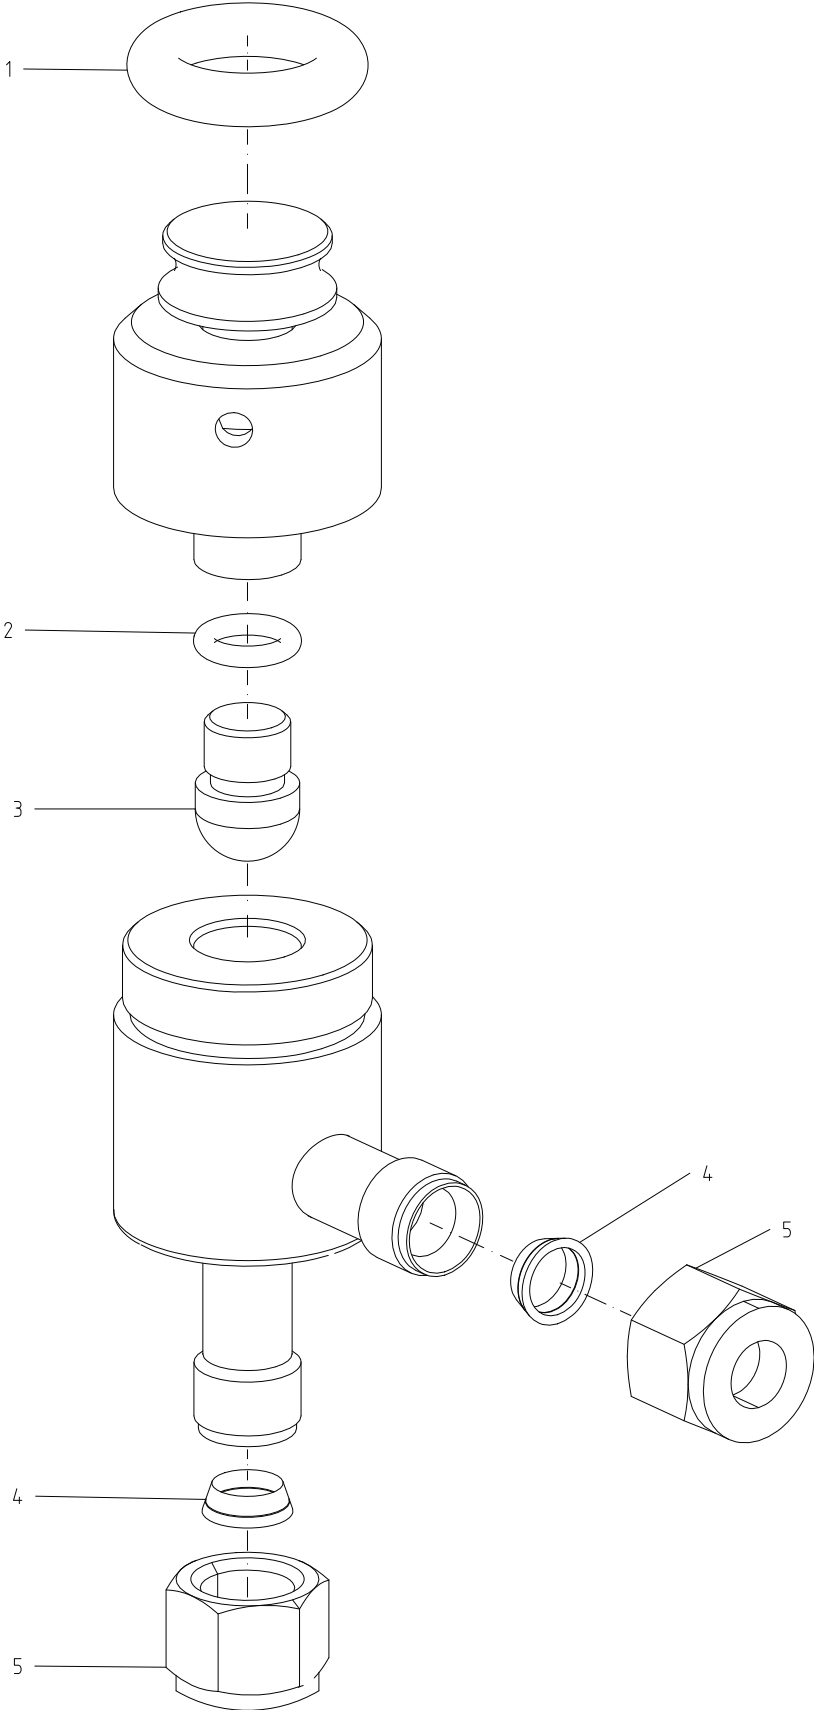

Pos	Qty	Denomination	
1	☐	1 O-ring, NBR	
2	☐	1 O-ring, EPDM	
3	☐	1 Tip, PTFE	
4		2 Nut	9611995505
5		2 Ferrule set	9611995506

Service kits: Mini Flow Valve, Manual

☐ **Service Kit** 9615146003

Parts marked with ☐ are included in the service kits.