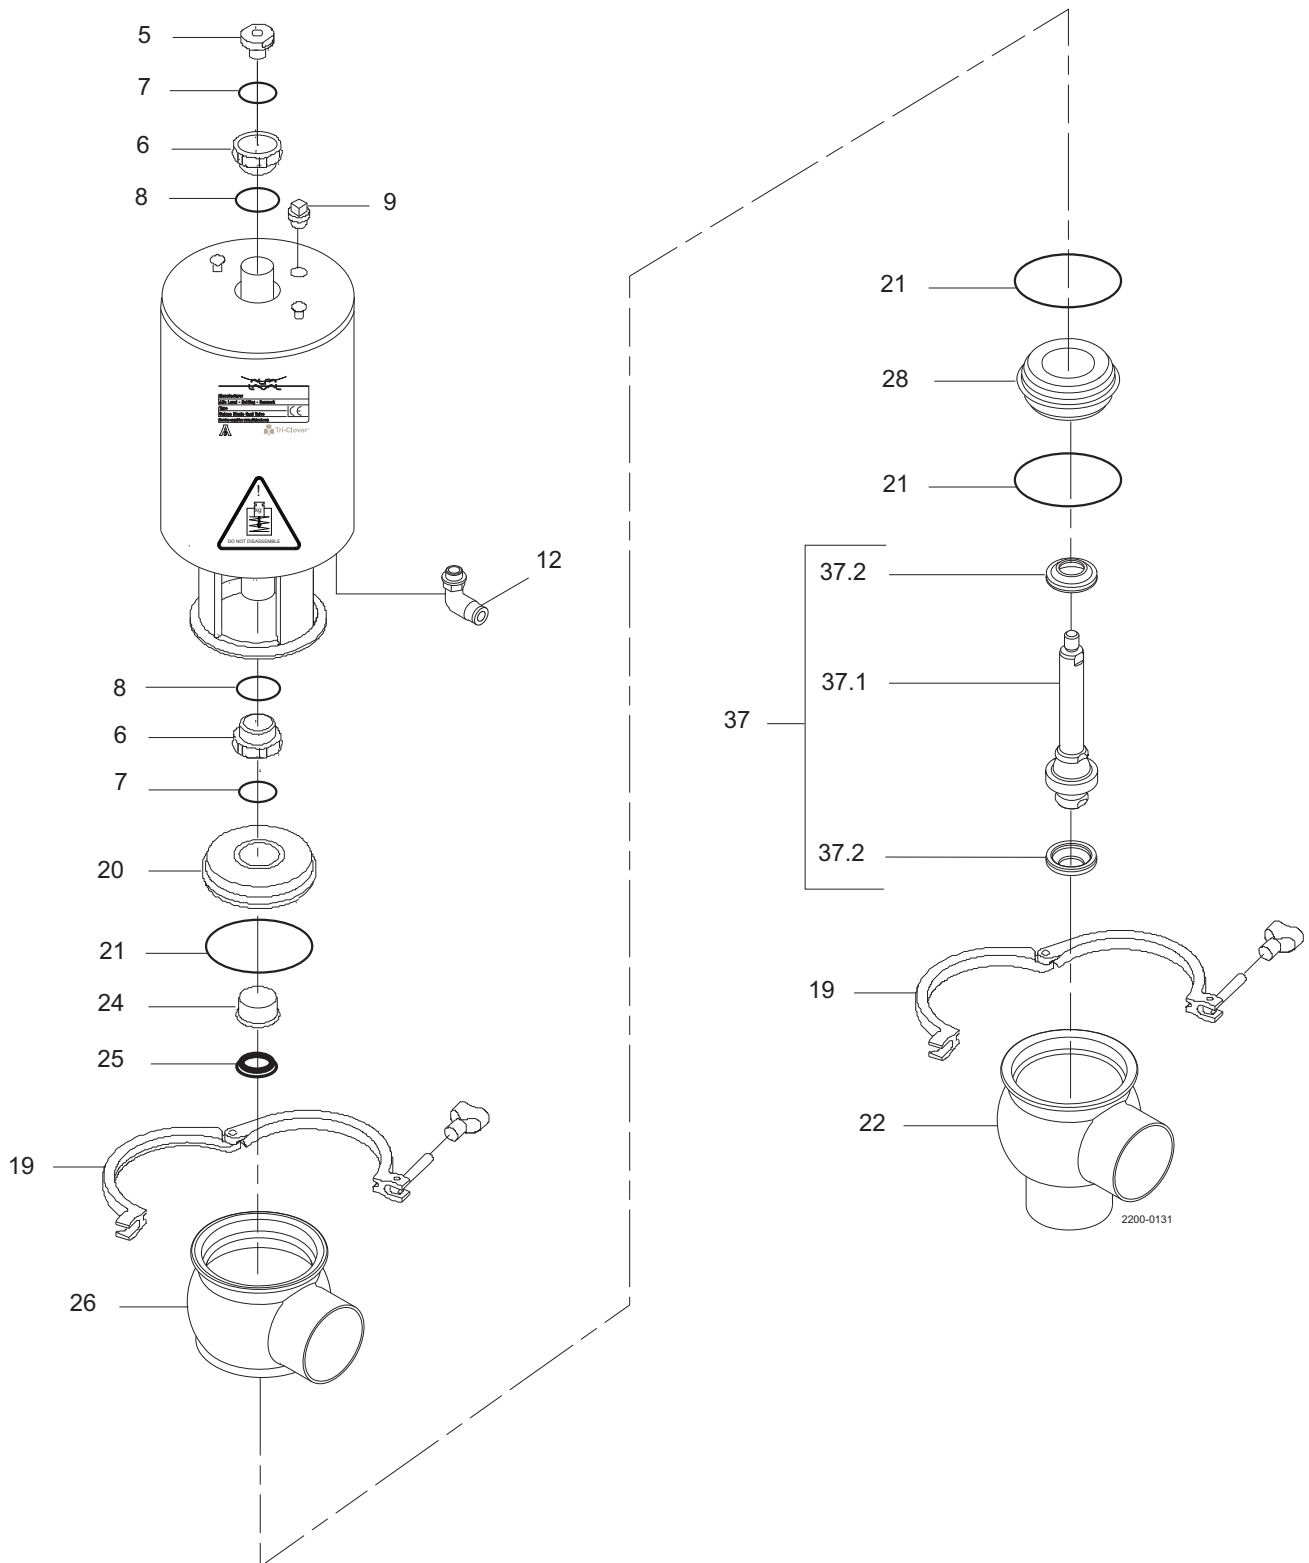

If the actuator is marked with a danger warning do NOT attempt to cut the actuator open.

Do NOT attempt to disassemble the actuator due to spring under load danger.

Do NOT attempt to cut the actuator open, due to spring under load danger.

AND

Do NOT attempt to cut the actuator open, due to spring under load danger.