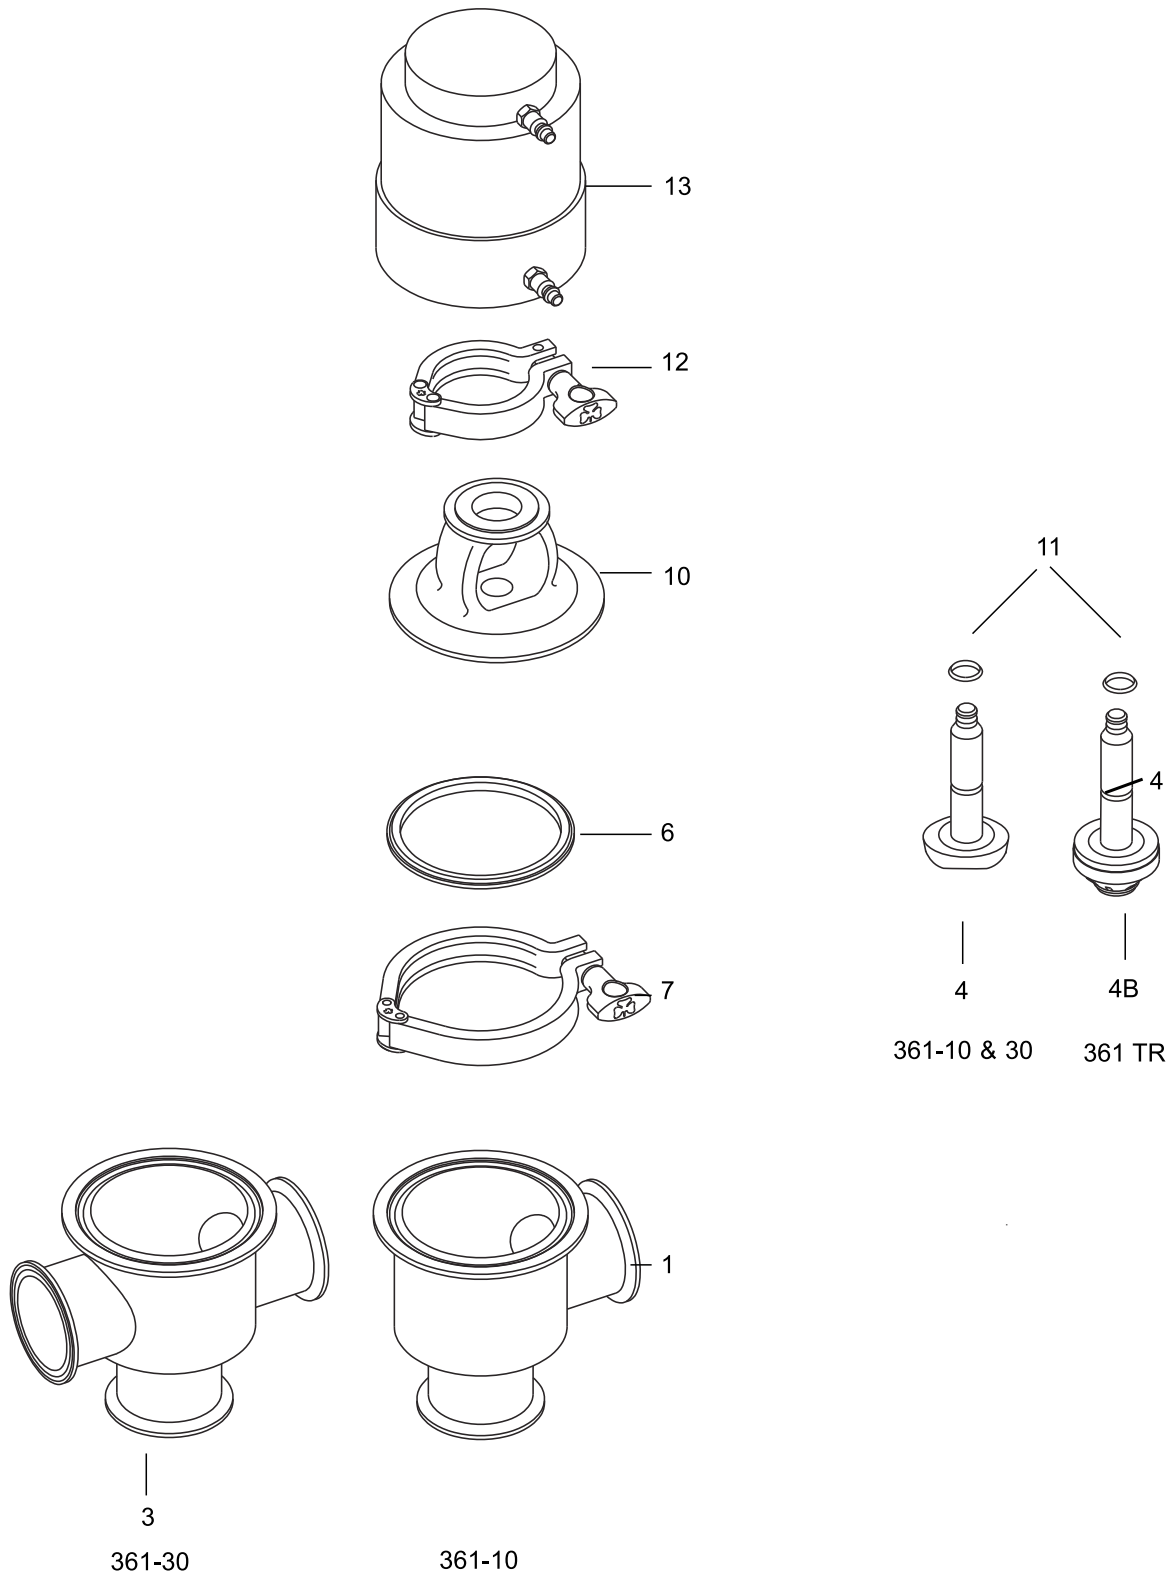

Pos	Qty	Denomination	1"	1 1/2"	2"	2 1/2"	3"
1	1	Lower body, 2 ports clamp	NA	NA	NA	NA	NA
	1	Lower body, 2 ports weld	NA	NA	NA	NA	NA
3	1	Lower body , 3 ports clamp	NA	NA	NA	NA	NA
	1	Lower body , 3 ports weld	NA	NA	NA	NA	NA
4	1	Valve plug, BUNA	770424				
	1	Valve plug, EPDM	772101				
	1	Valve plug, SFY	770681				
	1	Valve plug, LP BUNA	NA	9634055813	9634050680	9634055815	9634055816
	1	Valve plug, LP EPDM	NA	773173	9634050984	773177	773118
	1	Valve plug, LP SFY	NA	773176	9634050729	773178	773119
	1	Valve plug, TR	772991	772992	771101	772994	772995
4B	◆	TR stem seat	751524	751525	750943	750947	751268
6	□◆	Body gasket, BUNA	755415	755416	755417	755419	755420
	□◆	Body gasket, EPDM	750157	750062	751799	750812	750322
	□◆	Body gasket, SFY	750667	750497	750209	750210	750610
7	1	Body clamp	212205	212198	270266	270267	212211
10	1	Bonnet	750589	754233	754040	754054	754038
11	□◆	O-ring stem, BUNA	755351	755351	755351	755357	755357
	□◆	O-ring stem, EPDM	750036	750036	750036	750037	750037
	□◆	O-ring stem, SFY	750172	750172	750172	750173	750173
12	1	Actuator clamp	212196	212196	212196	212196	212196
13	1	Actuator, type 10 N/O	751228	750782	750782	750782	750782
	1	Actuator, type 20 N/C	751058	750785	750785	750785	750785

Parts marked with □◆ are included in the service kits.

		1'	1 1/2"	2'	2 1/2'	3'
NON TR Service Kits						
□	BUNA	9613990073	9613990076	9613990079	9613990082	9613990085
□	EPDM	9613990074	9613990077	9613990080	9613990083	9613990086
□	SFY	9613990075	9613990078	9613990081	9613990084	9613990087
TR Service Kits						
◆	BUNA	9613990043	9613990046	9613990049	9613990052	9613990055
◆	EPDM	9613990044	9613990047	9613990050	9613990053	9613990056
◆	SFY	9613990045	9613990046	9613990051	9613990054	9613990057