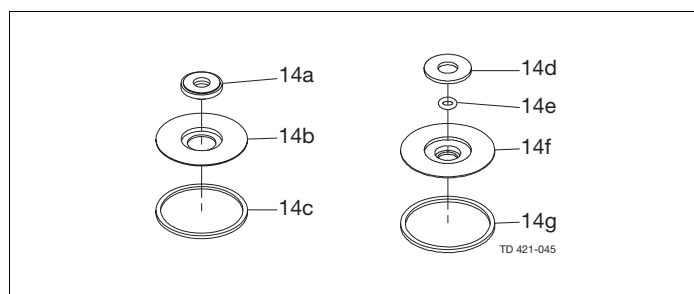

Special lip seal

Parts for FEP lip seal