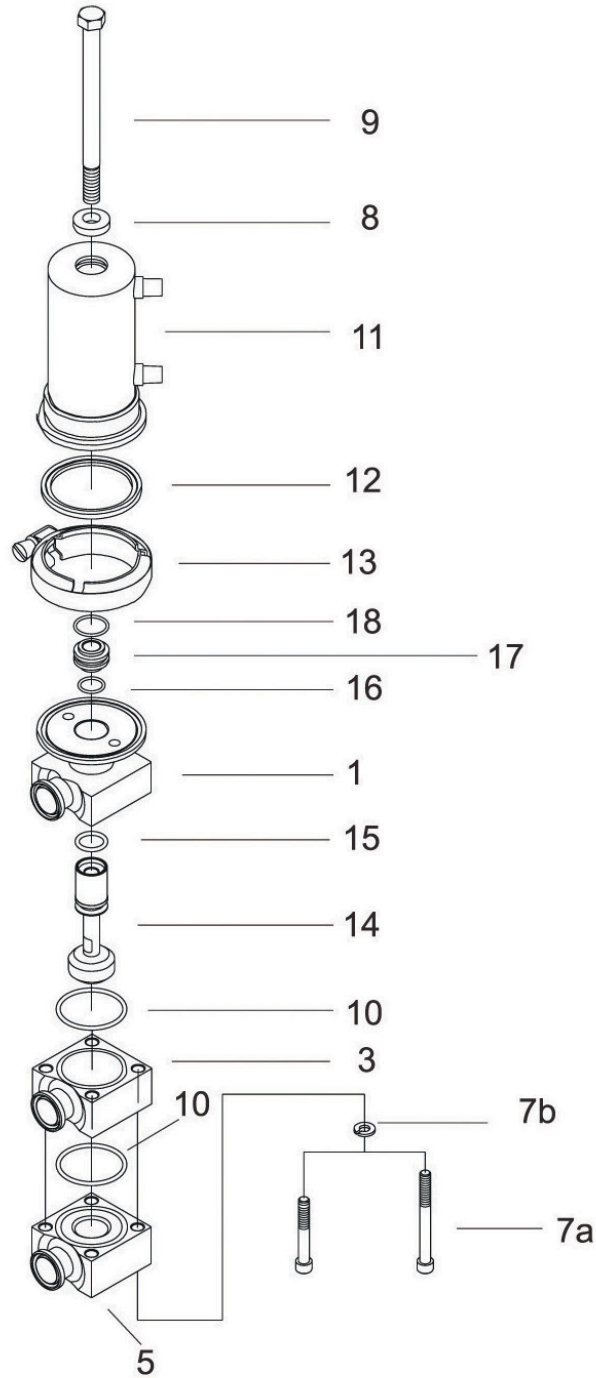

Not manufactured anymore

Pos	Qty	Denomination	1/2"	3/4"
1	2	A stage valve body (tee)	NA	NA
3	1	B stage valve body (tee)	NA	NA
5	1	C stage valve body (tee)	NA	NA
7A	4	Cap screw	180712	180712
7B	4	Lock washer	189985	189985
8	1	Washer	751713	751713
9	1	Bolt	180717	180717
10	2	O-ring BUNA	751740	751740
	2	O-ring EPDM	750415	750415
	2	O-ring SFY	751714	751714
11	1	Actuator type 10	750422	750422
	1	Actuator type 20	750429	750429
	1	Actuator type 30	750430	750430
12	1	Gasket BUNA	290285	290285
	1	Gasket EPDM	290105	290105
	1	Gasket SFY	3104694	3104694
13	1	Clamp	755035	755035
14	1	Stem BUNA	772007	772007
	1	Stem EPDM	770893	770893
	1	Stem SFY	772000	772000
15	1	O-ring BUNA	755357	755357
	1	O-ring EPDM	750037	750037
	1	O-ring SFY	750173	750173
16	1	O-ring BUNA	755542	755542
	1	O-ring EPDM	750728	750728
	1	O-ring SFY	751715	751715
17	1	Stem bushing	762951	762951
18	1	O-ring BUNA	750532	750532
	1	O-ring EPDM	751664	751664
	1	O-ring SFY	750401	750401

Parts marked with □ are included in the service kits.

		1/2"	3/4"
□	Service Kit BUNA	9613990147	9613990147
□	Service Kit EPDM	9613990148	9613990148
□	Service Kit SFY	9613990149	9613990149