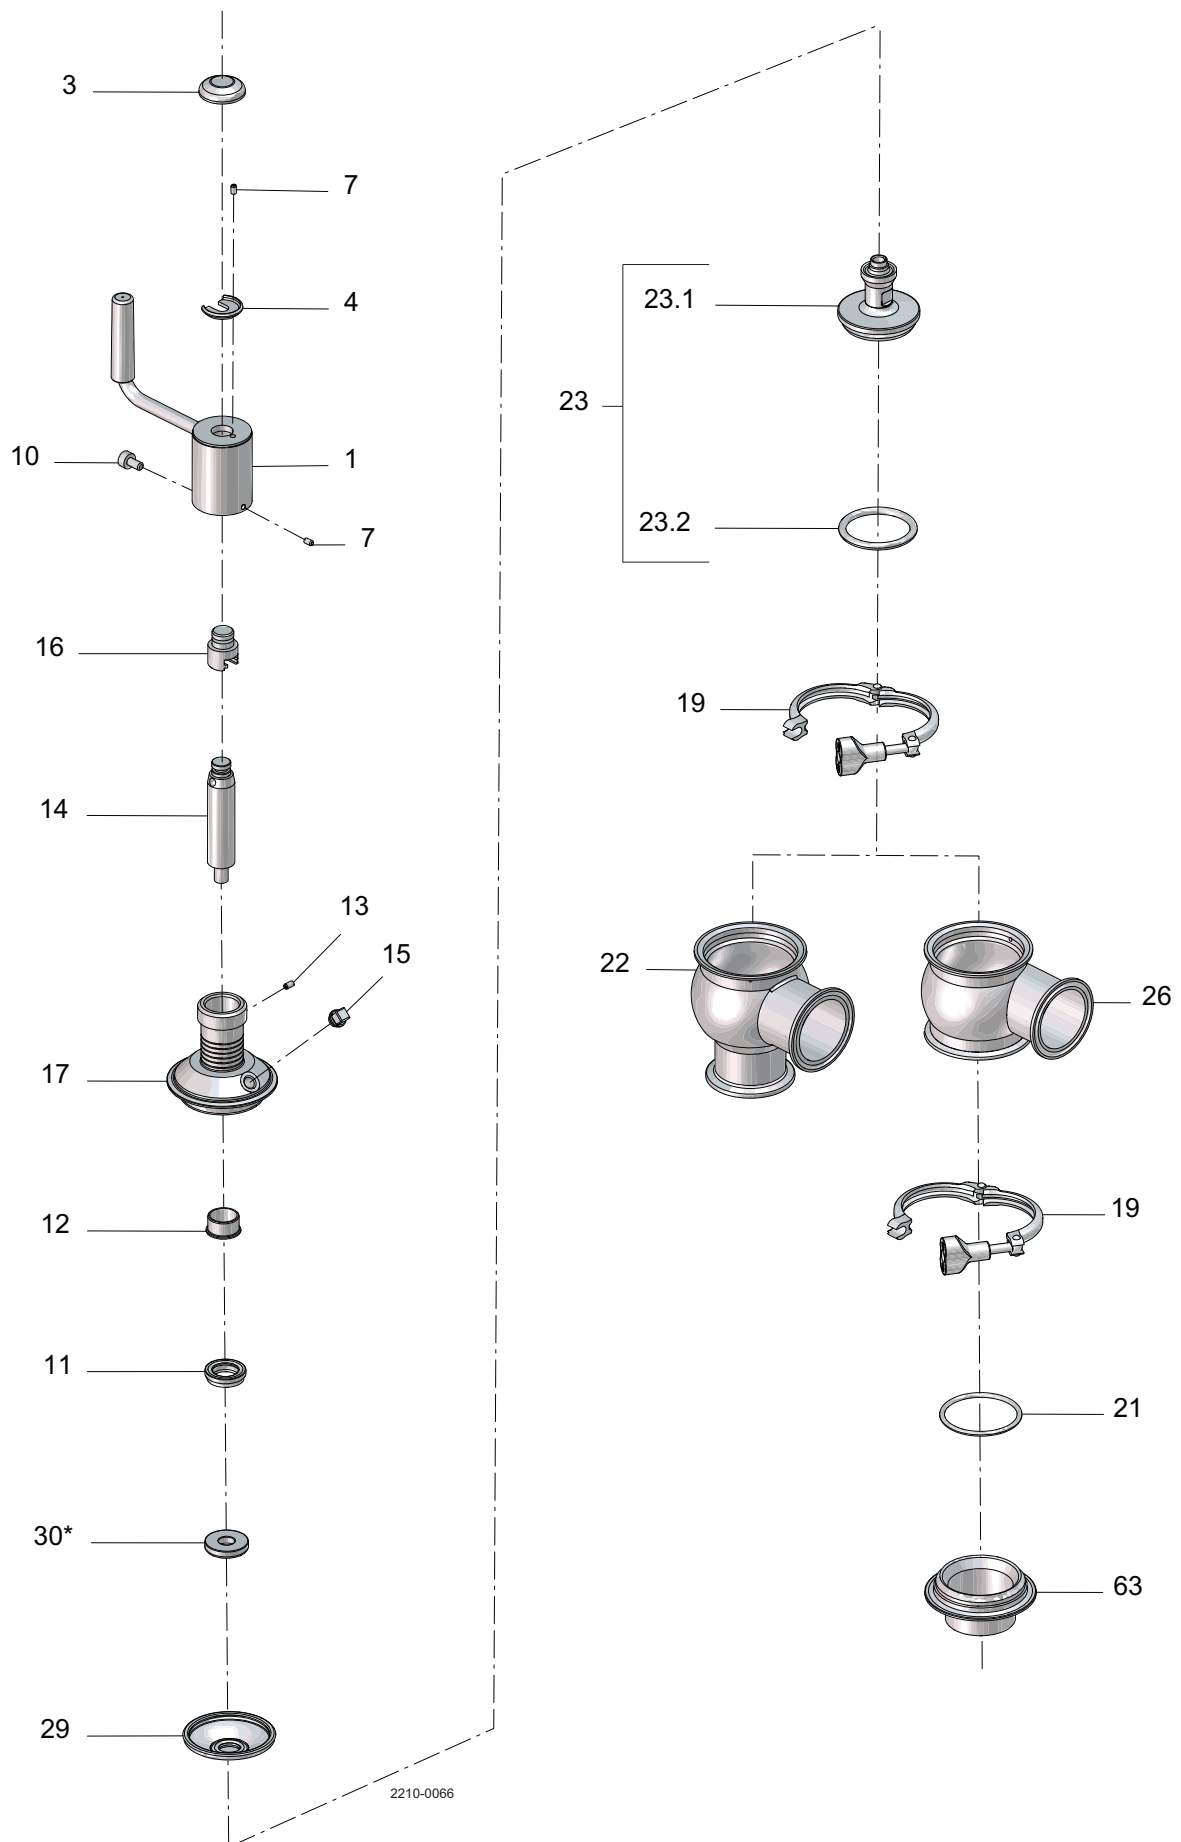

Pos	Qty	Denomination	1"	1½"	2"	2½"	3"	4"
Actuator								
		Crank mechanism complete	9613182001	9613182001	9613182002	9613182003	9613182004	9613182005
1	1	Crank	3135304621	3135304621	3135304621	3135304621	3135304621	3135304621
3	1	Cap	3135304681	3135304681	3135304681	3135304681	3135304681	3135304681
4	1	Washer	3135304671	3135304671	3135304671	3135304671	3135304671	3135304671
7	2	Set screw	22158192	22158192	22158192	22158192	22158192	22158192
10	1	Lock screw	3135305291	3135305291	3135305291	3135305291	3135305291	3135305291
11	1	Lip seal, HNBR	9613120502	9613120502	9613120502	9613120502	9613120502	9613120502
12	1	Bushing	9613125002	9613125002	9613125002	9613125002	9613125002	9613125002
13	1	Spring pin	9611992969	9611992969	9611992969	9611992969	9611992969	9611992969
14	1	Upper spindle	9613121901	9613121901	9613181801	9613181801	9613181801	9613181801
15	1	Plug	96134141-01	96134141-01	96134141-01	96134141-01	96134141-01	96134141-01
16	1	Stem extension	9613121801	9613121801	9613121801	9613121801	9613121801	9613121801
17	1	Sealing element	9613181302	9613181302	9613181402	9613181502	9613181602	9613181702
Clamp								
19	1	Clamp	9612939316	9612939316	9612939317	9612939318	9612939319	9612939320
29	♦	1 Diaphragm						
		Diaphragm set, (10 pcs.)	9614059437	9614059437	9614059438	9614059439	9614059440	9614059441
30	1	Disc for diaphragm	9613144001	9613144001	9613144101	9613144201	9613144301	9613144301
Tangential only								
21	♦	1 O-ring, EPDM (standard)						
	♦	1 O-ring, HNBR						
	♦	1 O-ring, FPM						
		O-ring set, (10 pcs.) EPDM	9614059422	9614059422	9614059425	9614059428	9614059431	9614059434
		O-ring set, (10 pcs.) HNBR	9614059423	9614059423	9614059426	9614059429	9614059432	9614059435
		O-ring set, (10 pcs.) FPM	9614059424	9614059424	9614059427	9614059430	9614059433	9614059436
Valve body standard (lower)								
22	1	Valve body, 2 ports, clamp	9613161601	9613161603	9613161605	9613161607	9613161609	9613161611
	1	Valve body, 3 ports, clamp	9613161602	9613161604	9613161606	9613161608	9613161610	9613161612
	1	Valve body, 2 ports, welding ends	9613139513	9613139515	9613139517	9613139519	9613139521	9613139523
	1	Valve body, 3 ports, welding ends	9613139514	9613139516	9613139518	9613139520	9613139522	9613139524
(Valve body tangential)								
26	1	Valve body, 1 port, clamp			9613169002	9613169004	9613169006	9613169008
	1	Valve body, 2 ports, clamp			9613169018	9613169020	9613169022	9613169024
	1	Valve body, 1 port, welding ends			9613444809	9613444811	9613444813	9613444815
	1	Valve body, 2 ports, welding ends			9613444810	9613444812	9613444814	9613444816
63	1	Port seal element, clamp			9634070601	9634070701	9634070801	9634070901
	1	Port seal element, welding ends			9634071101	9634071201	9634071301	9634071401
Valve Plug (shut off)								
23	1	Plug, complete, EPDM (standard)	9613122101	9613122102	9613122103	9613122104	9613122105	9613122106
	1	Plug, complete, HNBR	9613122107	9613122108	9613122109	9613122110	9613122111	9613122112
	1	Plug, complete, FPM	9613122113	9613122114	9613122115	9613122116	9613122117	9613122118
23.1	1	Plug, shut off	9613143501	9613144501	9613143401	9613143402	9613143403	9613143404
23.2	♦	1 Plug seal, EPDM (standard)						
	♦	1 Plug seal, HNBR						
	♦	1 Plug seal, FPM						
		Plug seal set, (10 pcs.) EPDM	9614059401	9614059404	9614059407	9614059410	9614059413	9614059416
		Plug seal set, (10 pcs.) HNBR	9614059402	9614059405	9614059408	9614059411	9614059414	9614059417
		Plug seal set, (10 pcs.) FPM	9614059403	9614059406	9614059409	9614059412	9614059415	9614059418

Recommended spare parts: Service kits