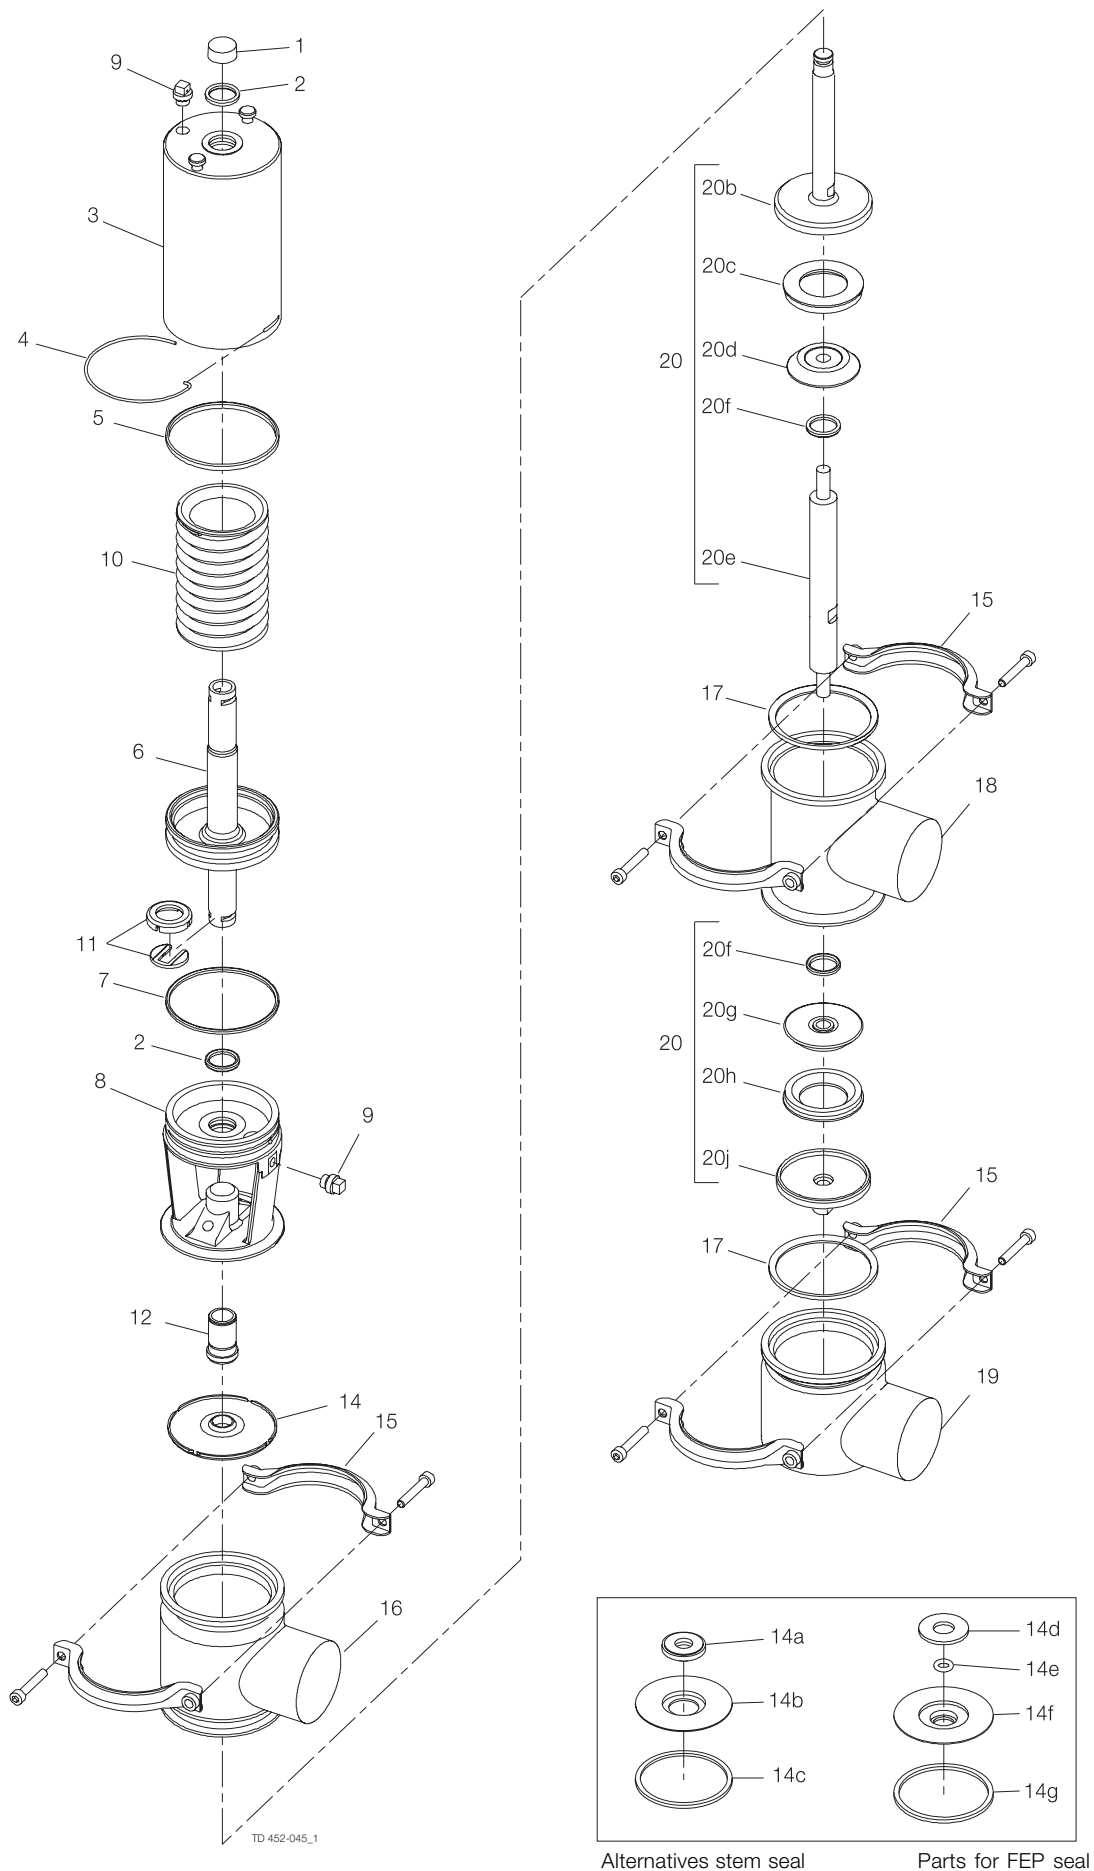

Not manufactured anymore

Actuator

Pos	Qty	Denomination	DN 50	DN 65	DN/OD 76	DN 80	DN 100
			DN/OD 51	DN/OD 63.5			DN/OD 101.6
1	1	Cap	3180105256	3180105256	3180105255	3180105255	3180105255
2	□ 2	O-ring					
3	1	Cylinder	3135301391	3135301391	3135301851	3135301851	3135301851
4	□ 1	Lock Wire					
5	□ 1	O-ring					
6	1	Piston, -1, -2	3135306211	3135306211	3135306191	3135306191	3135306191
	1	Piston, -3	3135306212	3135306212			
7	1	O-ring	9611990396	9611990396	22340617	22340617	22340617
8	1	Bonnet	9612359101	9612359101	9612359201	9612359201	9612359201
9*	2	Plug					
10*	1	Spring assembly, standard (black)	3135306251	3135306251	3135306221	3135306221	3135306221
	1	Spring assembly, with extra strong spring (white)	3135306252	3135306252	3135306222	3135306222	3135306222
11	□ 1	Clip, complete	3135307931	3135307931	3135307932	3135307932	3135307932
12	□	Guide ring					

* Only for actuator -1 and -2.

Valve body part

Pos	Qty	Denomination	DN 50	DN 65	DN/OD 76	DN 80	DN 100
			DN/OD 51	DN/OD 63.5			DN/OD 101.6
Stem seal							
14	♦ 1	Lip seal, EPDM (standard)					
	1	Lip seal, HNBR					
	1	Lip seal, FPM					
Clamp							
15	2	Clamps and screws	3132000273	3132000273	3132000272	3132000272	3132000272
Valve body							
16	1	Valve body, upper, 1 port ISO	9612616101				
	1	Valve body, upper, 1 port DIN					
	1	Valve body, upper, 2 ports ISO	9612616102		9612616502		9612577902
	1	Valve body, upper, 2 ports DIN	9612616202	9612616302		9612616602	9612616402
17	♦ 2	Seal ring, EPDM (standard)					
	2	Seal ring, NBR					
	2	Seal ring, FPM					
	2	Seal ring, PTFE					
18	1	Valve body, middle, 1 port ISO	3135300541	3135300551	3135300561		3135300581
	1	Valve body, middle, 1 port DIN	9612094601	9612094701		9612094801	9612094901
	1	Valve body, middle, 2 ports ISO	3135300546	3135300556	3135300566		3135300586
	1	Valve body, middle, 2 ports DIN	9612094602	9612094702		9612094802	9612094802
19	1	Valve body, lower, 1 ports ISO	3135305831	3135305841	3135305851		3135305861
	1	Valve body, lower, 1 ports DIN	9612322201	9612322301		9612322401	9612322501
	1	Valve body, lower, 2 ports ISO	3135305832	3135305842	3135305852		3135305862
	1	Valve body, lower, 2 ports DIN	9612322202	9612322302		9612322402	9612322502
Valve plug							
20	1	Plug, complete EPDM (standard)		9612649002			
	1	Plug, complete NBR		9612649007	9612649008	9612649009	9612649010
	1	Plug, complete FPM	9612649011			9612649014	9612649015
20b	1	Stem upper	3135303772	3135303782	3135303413	9612629801	3135303792
20c	♦ 1	Plug seal, upper, EPDM (standard)					
	1	Plug seal, upper, NBR					
	1	Plug seal, upper, FPM					
	1	Plug seal, upper, PTFE					
20d	1	Washer upper	3135303581	3135303591	3135303601	3135303601	3135303611
20e	1	Middle stem	9612578301	9612578302	9612578304	9612578303	9612578305
20f	♦ 2	O-ring, EPDM (standard)					
	2	O-ring, NBR					
	2	O-ring, FPM					
	2	O-ring, PTFE					
20g	1	Washer lower	3135303581	9612584901	3135303601	3135303601	3135303611
20h	♦ 1	Plug seal, lower, EPDM (standard)					
	1	Plug seal, lower, NBR					
	1	Plug seal, lower, FPM					
	1	Plug seal, lower, PTFE					
20j	1	Lower stem	9612578501	9612578502	9612578503	9612578503	9612578504