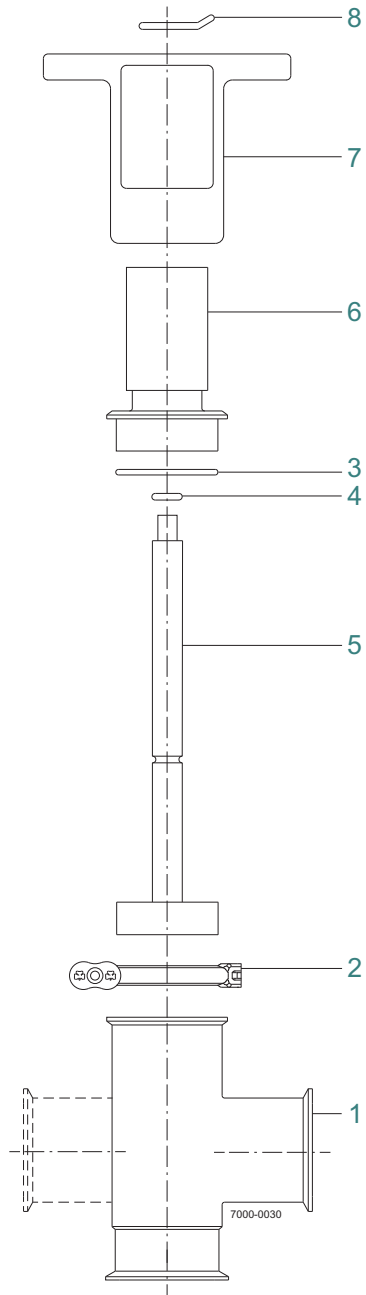

Pos	Qty	Denomination	1"	1 1/2"	2"	2 1/2"	3"
1	1	Body	NA	NA	NA	NA	NA
2	1	Clamp	212195	212195	212196	212197	212198
3	□	Gasket, BUNA	298452	298452	298453	298454	298455
	♦	Gasket, SFY	290022	290022	290030	290040	290049
4	□	O Ring, BUNA	299057	299057	299057	299057	299060
	♦	O Ring, SFY	290010	290010	290010	290010	290161
5	1	Stem, BUNA	620592	620594	620596	620598	620600
	1	Stem, SFY	620348	620765	620330	620339	620347
6	1	Bonnet	620582	620584	620586	620588	620590
7	1	Handle	720756	722115	722115	724287	724287
8	1	Lock Clip	628530	628531	628531	628531	628531

Parts marked with □♦ are included in the service kits.

Table 1. D60CR-Size-02A-Mat'I