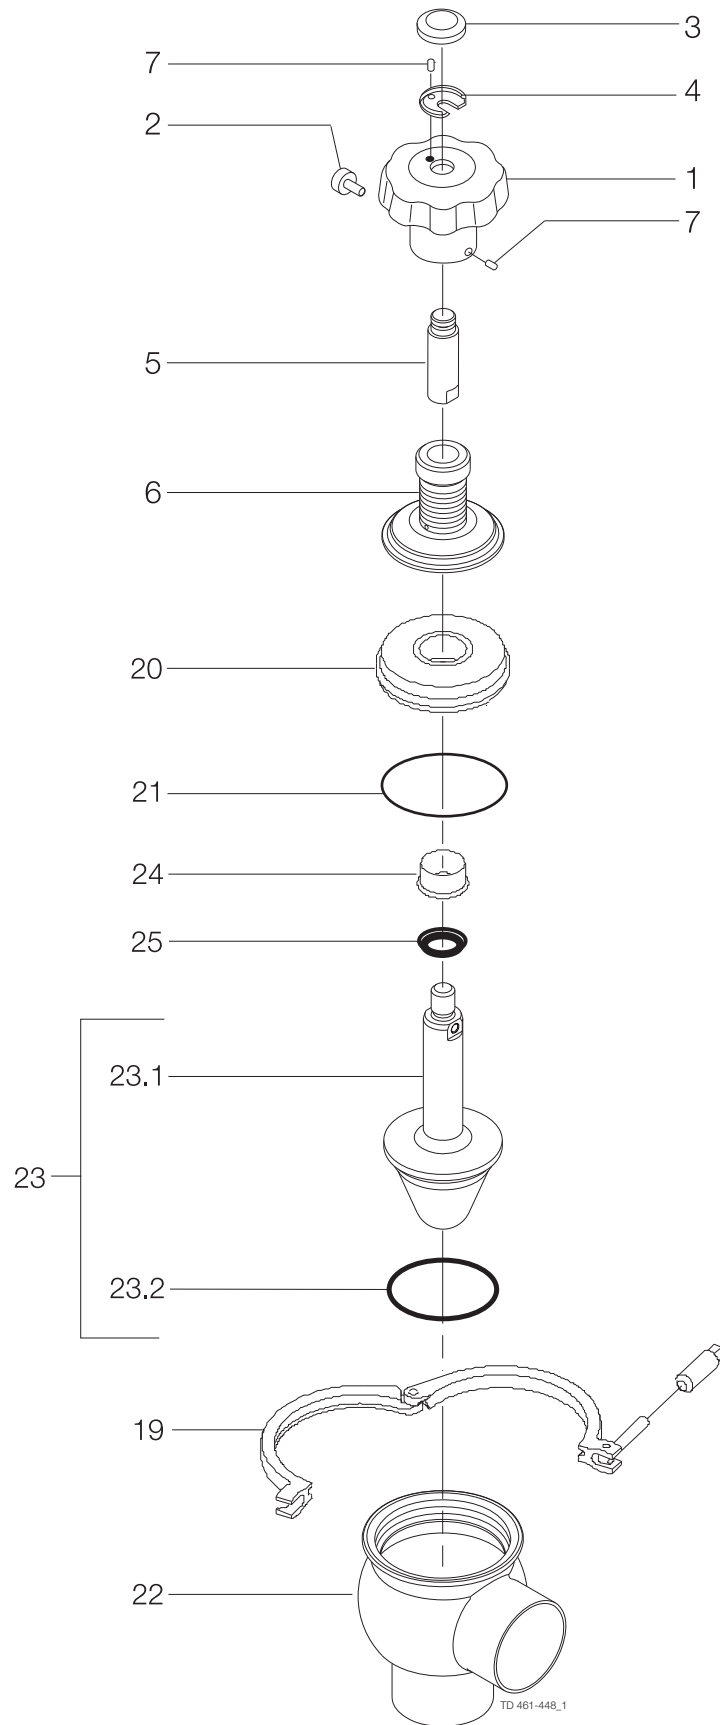

Pos	Qty	Denomination	DN 40 38 mm	DN 50 51 mm	DN 65 63.5 mm	DN 80 76.1 mm	DN 100 101.6 mm
Actuator							
		Operating mechanism complete	9613163501	9613163502	9613163503	9613163504	9613163505
9	1	Hand wheel	3135305281	3135305281	3135305281	3135305281	3135305281
10	1	Lock screw	3135305291	3135305291	3135305291	3135305291	3135305291
3	1	Cap	3135304681	3135304681	3135304681	3135304681	3135304681
4	1	Washer	3135304671	3135304671	3135304671	3135304671	3135304671
8	1	Stem holder	9613162401	9613162401	9613162401	9613162401	9613162401
6	1	Guide	9613162301	9613162302	9613162303	9613162304	9613162305
7	2	Set screw	22158192	22158192	22158192	22158192	22158192
Clamp							
19	1	Clamp	9612939303	9612939304	9612939305	9612939306	9612939307
Bonnet							
20	1	Bonnet	9613127102	9613127103	9613127104	9613127105	9613127106
21	□	O-ring, EPDM (standard)					
	1	O-ring, HNBR					
	1	O-ring, FPM					
		O-ring set (10 pcs.) EPDM	9614059422	9614059425	9614059428	9614059431	9614059434
		O-ring set (10 pcs.) HNBR	9614059423	9614059426	9614059429	9614059432	9614059435
		O-ring set (10 pcs.) FPM	9614059424	9614059427	9614059430	9614059433	9614059436
24	□	Bushing	9613125002	9613125002	9613125002	9613125002	9613125002
25	□	Lip seal, EPDM (standard)					
	1	Lip seal, HNBR					
	1	Lip seal, FPM					
		Lip seal set (10 pcs.) EPDM	9614059419	9614059419	9614059419	9614059419	9614059419
		Lip seal set (10 pcs.) HNBR	9614059420	9614059420	9614059420	9614059420	9614059420
		Lip seal set (10 pcs.) FPM	9614059421	9614059421	9614059421	9614059421	9614059421
Valve Body							
22	1	Valve body, lower, 2 ports ISO	9613139503	9613139505	9613139507	9613139509	9613139511
	1	Valve body, lower, 3 ports ISO	9613139504	9613139506	9613139508	9613139510	9613139512
	1	Valve body, lower, 2 ports DIN	9613139603	9613139605	9613139607	9613139609	9613139611
	1	Valve body, lower, 3 ports DIN	9613139604	9613139606	9613139608	9613139610	9613139612
Valve Plug							
23	1	Plug, regulating, ISO, complete, EPDM (standard)	9613158902	9613158903	9613158904	9613158905	9613158906
	1	Plug, regulating, ISO, complete, HNBR	9613158914	9613158915	9613158916	9613158917	9613158918
	1	Plug, regulating, ISO, complete, FPM	9613158926	9613158927	9613158928	9613158929	9613158930
	1	Plug, regulating, DIN, complete, EPDM (standard)	9613158908	9613158909	9613158910	9613158911	9613158912
	1	Plug, regulating, DIN, complete, HNBR	9613158920	9613158921	9613158922	9613158923	9613158924
	1	Plug, regulating, DIN, complete, FPM	9613158932	9613158933	9613158934	9613158935	9613158936
	1	Plug, regulating, ISO, complete, EPDM (standard) kv14-option	9613158901				
	1	Plug, regulating, ISO, complete, HNBR, kv14-option	9613158913				
	1	Plug, regulating, ISO, complete, FPM, kv 14-option	9613158925				
	1	Plug, regulating, DIN, complete, EPDM (standard) kv14-option	9613158907				
	1	Plug, regulating, DIN, complete, HNBR, kv14-option	9613158919				
	1	Plug, regulating, DIN, complete, FPM, kv14-option	9613158931				
23.1	1	Plug, regulating, ISO	9613158802	9613158803	9613158804	9613158805	9613158806
	1	Plug, regulating, DIN	9613158808	9613158809	9613158810	9613158811	9613158812
	1	Plug, regulating, ISO, kv 14-option	9613158801				
	1	Plug, regulating, DIN, kv14-option	9613158807				
23.2	□	Plug seal, EPDM (standard)					
	1	Plug seal, HNBR					
	1	Plug seal, FPM					
		Plug seal set (10 pcs.) EPDM	9614059404	9614059407	9614059410	9614059413	9614059416
		Plug seal set (10 pcs.) HNBR	9614059405	9614059408	9614059411	9614059414	9614059417
		Plug seal set (10 pcs.) FPM	9614059406	9614059409	9614059412	9614059415	9614059418
			DN 40	DN 50	DN 65	DN 80	DN 100
			38 mm	51 mm	63.5 mm	76.1 mm	101.6 mm
Service kits for Product wetted parts, standard							
□		Service kit, EPDM	9611926502	9611926503	9611926504	9611926505	9611926506
□		Service kit, HNBR	9611926508	9611926509	9611926510	9611926511	9611926512
□		Service kit, FPM	9611926514	9611926515	9611926516	9611926517	9611926518