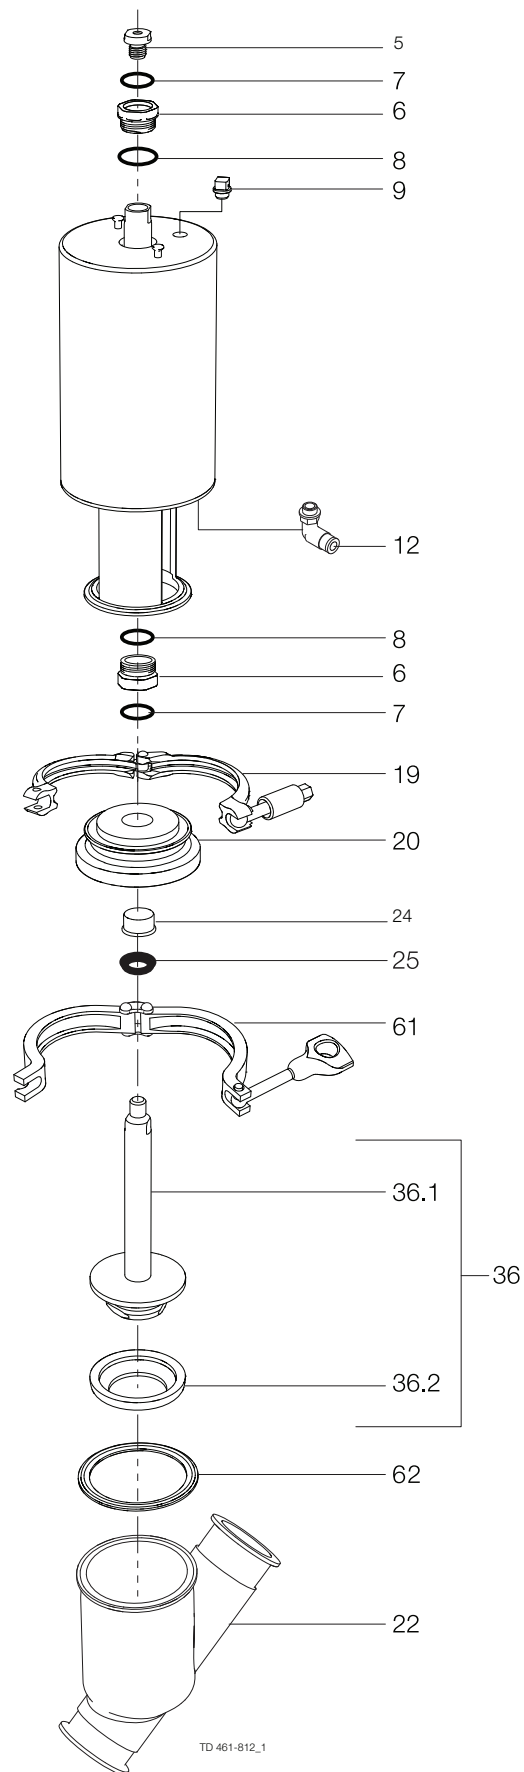

Parts marked with □♦ are included in the service kits.

Recommended spare parts: Service kits.

This page is intentionally left blank

This page is intentionally left blank

Pos	Qty	Denomination	2" 51 mm	2½" 63.5 mm	3" 76.1 mm	4" 101.6 mm
Actuator						
		Actuator, complete (NO)	9613154817	9613154818	9613154819	9613154820
		Actuator, complete (NC)	9613154822	9613154823	9613154824	9613154825
		Actuator, complete (A/A)	9613154827	9613154828	9613154829	9613154830
5	1	Adapter, plastic (- 0115)				
	1	Adapter, steel (0115 - 0518)				
	1	Adapter, steel (0518 -)	9615374701	9615374701	9615374701	9615374701
6	□	2 Bushing				
7	□	2 O-ring				
8	□	2 O-ring				
9	1	Plug	9613414101	9613414101	9613414101	9613414101
12	1(2)	Air fitting	9611991988	9611991988	9611991988	9611991988
Clamp						
19	1	Clamp	9612939304	9612939305	9612939306	9612939307
61	1	Clamp, body	212207	755345	755114	270085
Bonnet						
20	1	Bonnet	9634072001	9634072101	9634072201	9634072301
62	♦	1 Gasket, EPDM (standard)				
	1	Gasket, Buna				
	1	Gasket, FPM				
		Gasket set, 10 pcs., EPDM	9614059454	9614059455	9614059456	9614059457
		Gasket set, 10 pcs., Buna	9614059458	9614059459	9614059460	9614059461
		Gasket set, 10 pcs., FPM	9614059462	9614059463	9614059464	9614059465
24	1	Bushing	9613125002	9613125002	9613125002	9613125002
25	♦	1 Lip seal, EPDM (standard)				
	1	Lip seal, HNBR				
	1	Lip seal, FPM				
		Lip seal set (10 pcs.) EPDM	9614059419	9614059419	9614059419	9614059419
		Lip seal set (10 pcs.) HNBR	9614059420	9614059420	9614059420	9614059420
		Lip seal set (10 pcs.) FPM	9614059421	9614059421	9614059421	9614059421
Valve Body						
22	1	Valve body	623368	620754	625854	620235
Valve Plug						
36	1	Plug, complete	9613173001	9613173002	9613173003	9613173004
36.1	1	Plug	9634075901	9634076001	9634076101	9634076201
36.2♦	1	Plug seal, PTFE				
			2"	2½"	3"	4"
			51 mm	63.5 mm	76.1 mm	101.6 mm