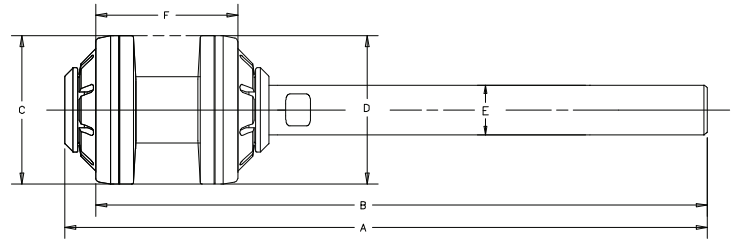

TR Plug

Series	Size	Part Number (19TR/TR2)	A	B	C	D	E	F
761	1 1/2	19TR-1276-1 1/2-316L	9 5/16	5 3/16	1 1/2	2 1/16	3/4	2 17/64
761	2	19TR-1276-2-316L	9 1/4	8 3/4	2 1/16	2 1/16	3/4	2 17/64
761	2 1/2	19TR-1276-2 1/2-316L	10 3/32	9 5/8	2 35/64	2 35/64	3/4	2 29/64
761	3	19TR-1276-3-316L	11 7/64	10 5/8	3 1/6	3 1/16	3/4	3
761LS	1 1/2	19TR-1255-1 1/2-316L	9 19/64	8 47/64	1 1/2	2 1/16	3/4	1 33/64
761LS	2	19TR-1255-2-316L	9 13/64	8 47/64	2 1/16	2 1/16	3/4	1 7/16
761LS	2 1/2	19TR-1255-2 1/2-316L	10 1/16	9 39/64	2 35/64	2 35/64	3/4	1 5/8
761LS	3	19TR-1255-3-316L	11 5/64	10 39/64	3 1/16	3 1/16	3/4	2 1/8
761LS	4	19TR-1255-4-316L	14 29/32	14 11/32	4 1/16	4 1/16	3/4	2 9/32
761LS	4	19TR-1255A-4-316L	15 1/32	14 9/6	4 1/16	4 1/16	7/8	1 7/64