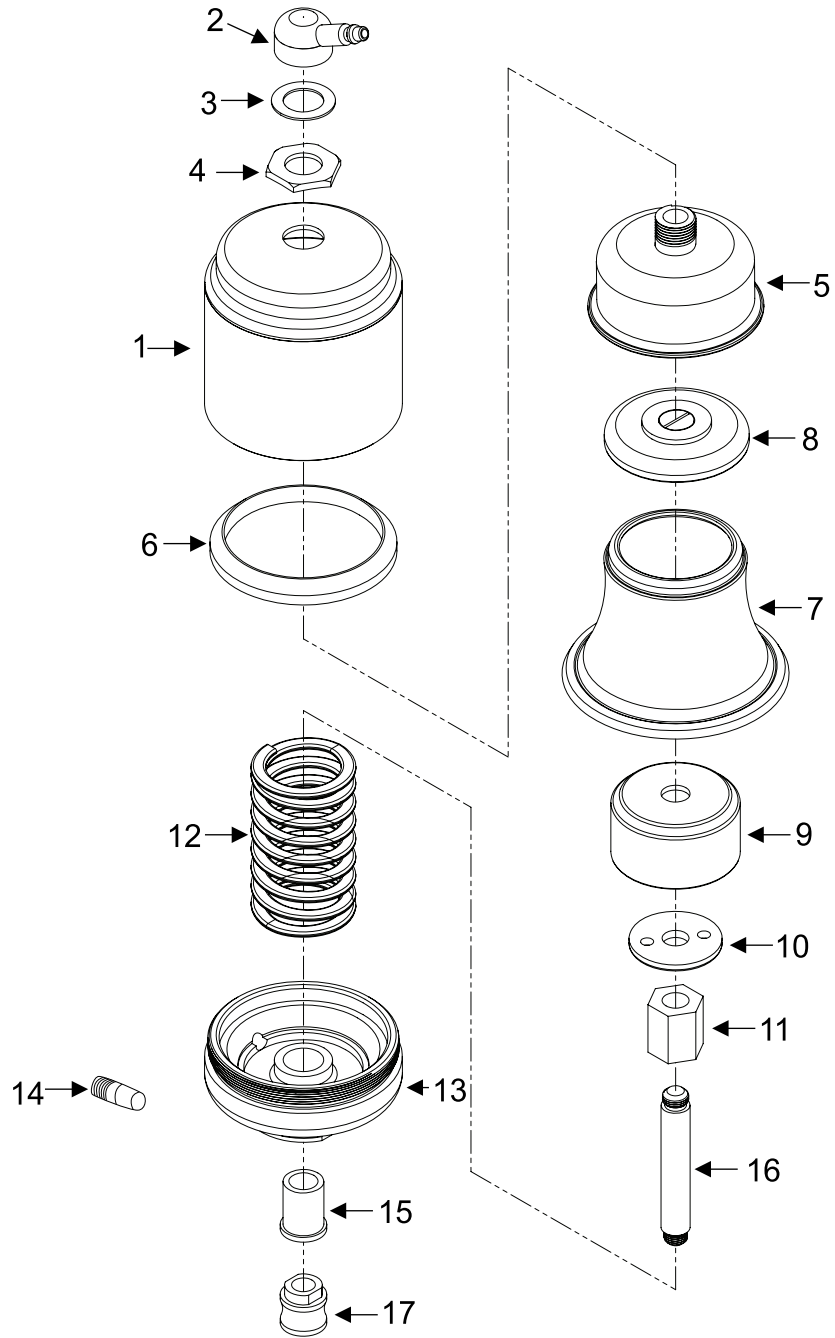

Pos	Qty	Denomination	
1	1	Actuator body cylinder	750032
2	1	Air coupler adaptor	764249
3	1	Gasket	755451
4	1	Sealing nut	754328
5	1	Outer diaphragm clamp retainer	763805
6	1	Body insert	764088
7	1	Diaphragm	763501
8	1	Top diaphragm clamp retainer	763765
9	1	Inner diaphragm clamp retainer	763753
10	1	Nut retainer	754265
11	1	Adaptor	764089
12	1	Compression ring	750752
13	1	Bonnet	750504
14	1	Vented plug	181256
15	1	Bushing	764754
16	1	Actuator stem	776625
17	1	Coupler	

Parts marked with □ are included in the service kits.

□	Service Kit	9613990134