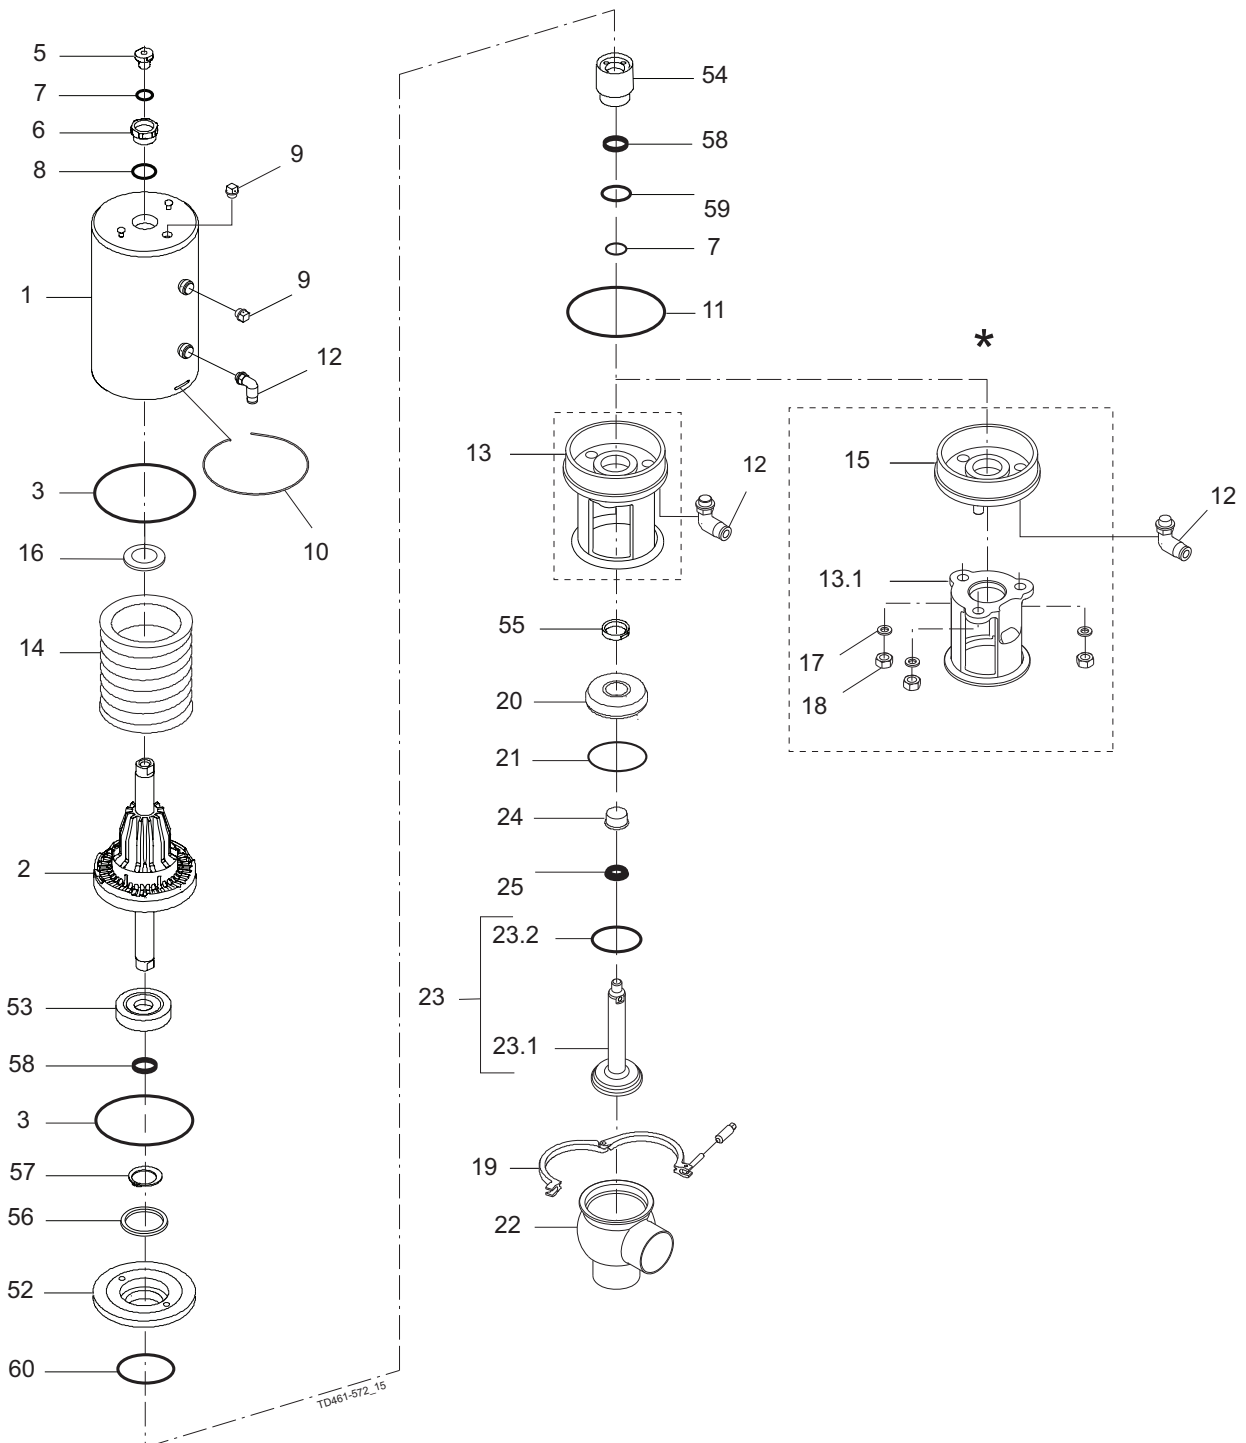

If the actuator is marked with a danger warning do NOT attempt to cut the actuator open.

Do NOT attempt to disassemble the actuator due to spring under load danger!

Do NOT attempt to cut the actuator open, due to spring under load danger!

*) "Remove yoke with bolts" version, produced from 2006 to June 2016.
Replaced by "yoke without bolts" (13)