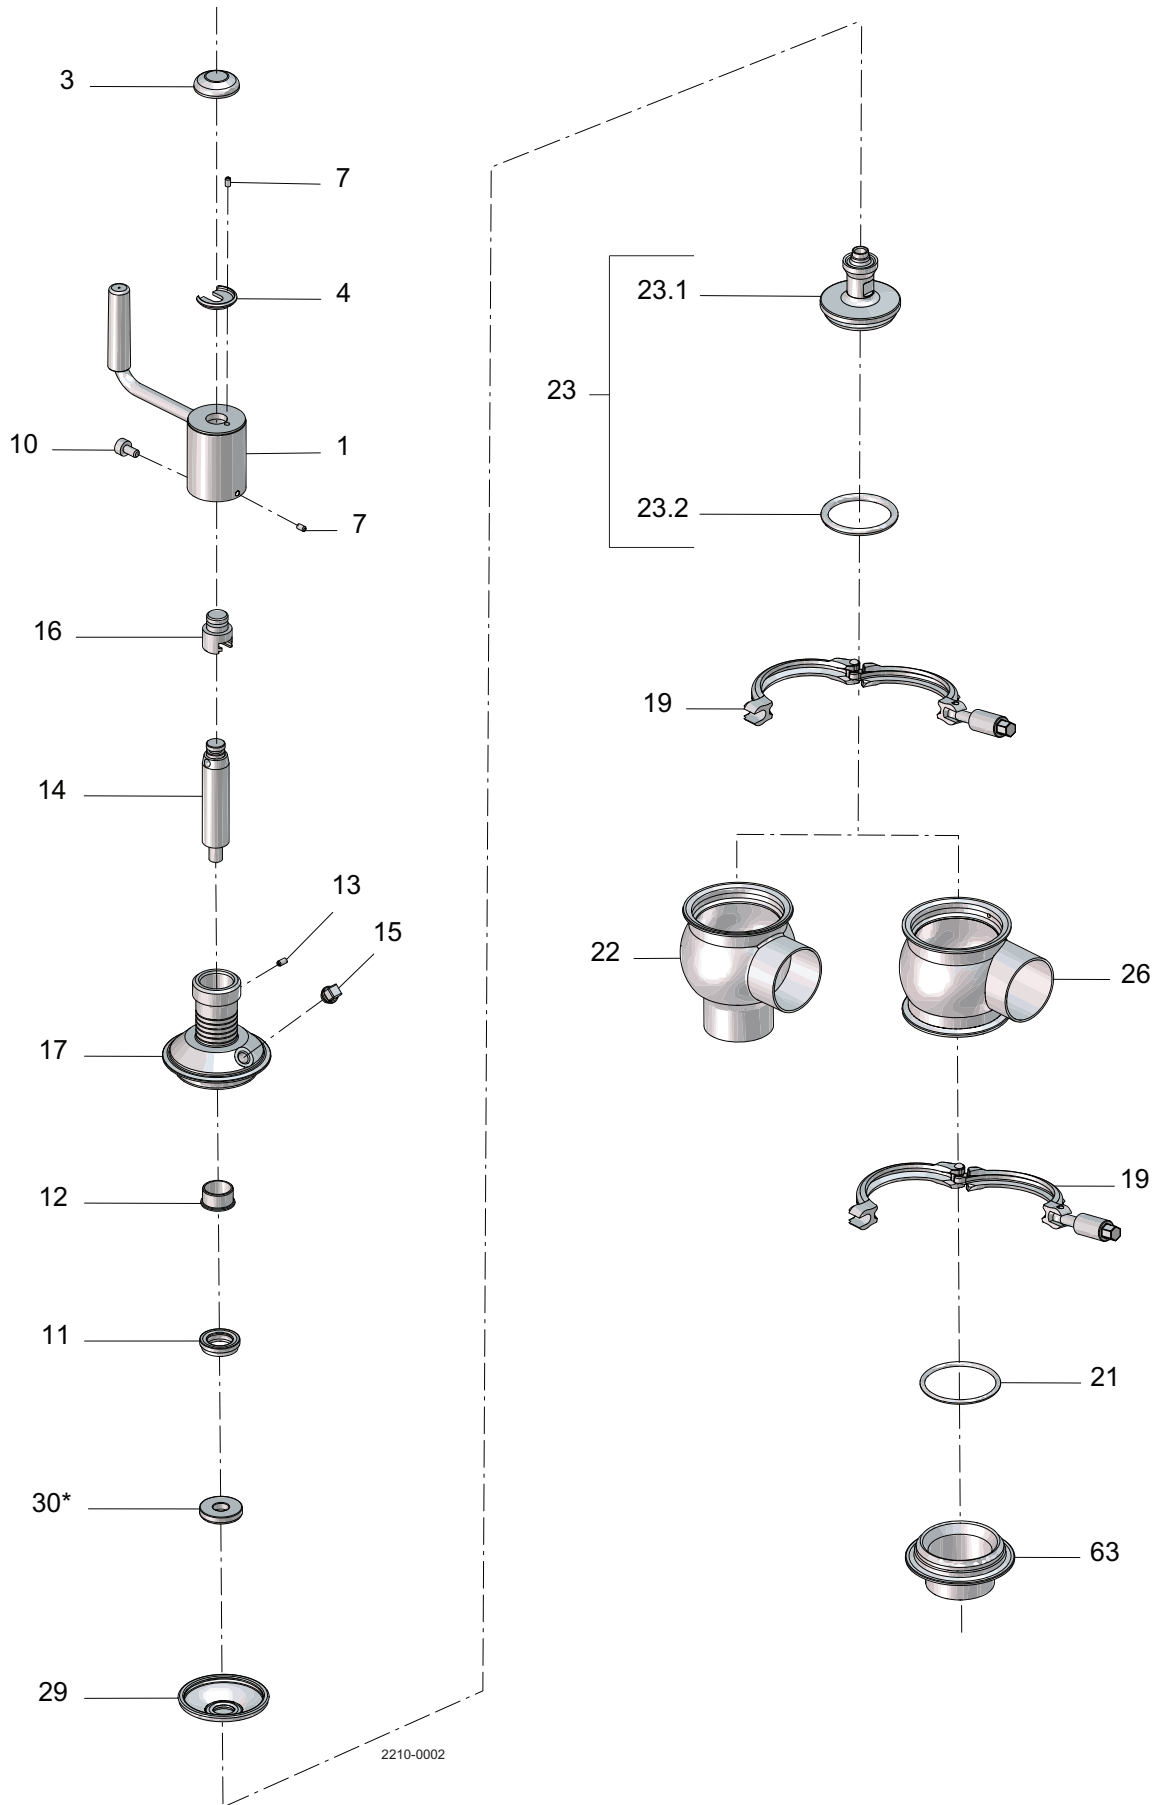

Recommended spare parts: service kits

* = Disc not used on DN25/25 mm and DN40/38 mm