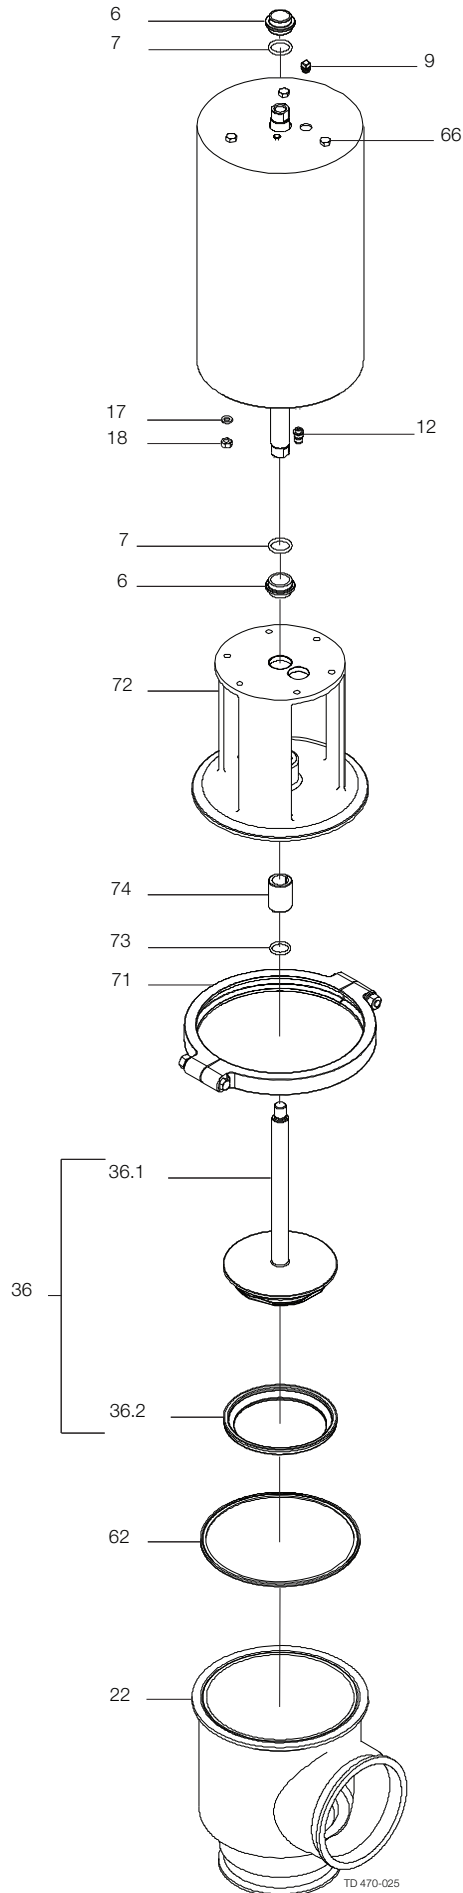

Pos	Qty	Denomination	6"
		Actuator, complete (NO)	9613463610
		Actuator, complete (NC)	9613463612
6	2	Bushing	9613462901
7	2	O-ring	9611994898
9	1	Plug	96134141-01
12	1	Air fitting	9634081459
66	3	Screw	9611991686
Yoke			
72	1	Yoke	9613463201
17	6	Washer	9611991888
18	6	Nut	9611990360
69	6	Pin bolt	9611993618
73	□	O-ring, EPDM	751956
	□	O-ring, SFY	751957
	□	O-ring, Buna	755452
74	1	Bushing	762507
Clamp			
71	1	Clamp	752068
62	1	Gasket, Buna	9634055798
	1	Gasket, EPDM	752055
Valve Body			
22	1	Valve body, 2 ports, clamp	9634052061
	1	Valve body, 3 ports, clamp	9634052202
	1	Valve body, 3 ports, clamp, inlet port weld	9634053181
	1	Valve body, 3 ports, clamp, 1 port and inlet port weld	9634052522
	1	Valve body, 2 ports, weld	9634052520
	1	Valve body, 3 ports, weld	9634052521
Valve body Tangential			
	1	Valve body, right, 2 ports, clamp	9634052220
	1	Valve body, left, 2 ports, clamp	9634052219
	1	Valve body, 3 ports, clamp	9634052217
	1	Valve body, 3 ports, clamp, right port and inlet port weld	9634052951
	1	Valve body, right, 2 ports, weld	773022
	1	Valve body, left, 2 ports, weld	773019
	1	Valve body, 3 ports, weld	773018
Valve plug			
36	1	Plug TR2, complete	9613463701
36.1	1	Plug TR2, ...	9613463801
36.2□	1	Plug seal TR2, PTFE	9634054811

6"

Service kit, EPDM	□	9611926839
Service kit, SFY/EPDM	□	9611926840
Service kit, Buna	□	9611926841

Parts marked with □ are included in the service kits (product wetted parts)