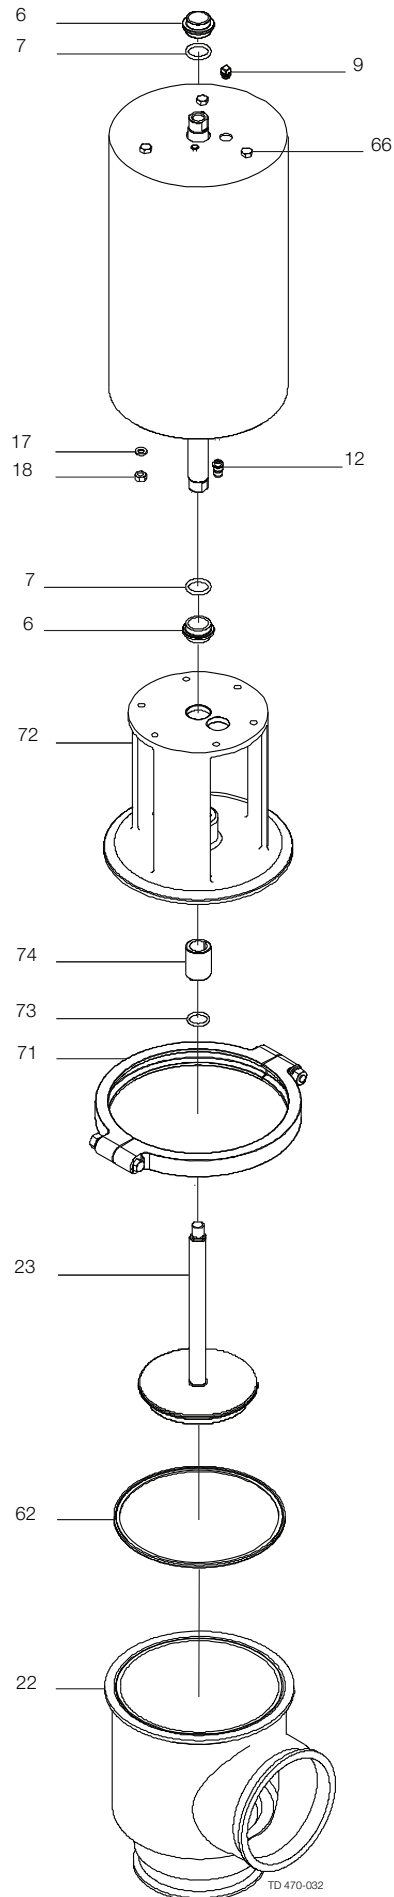

TD 470-032

Pos	Qty	Denomination	6"
		Actuator, complete (NO)	9613463610
		Actuator, complete (NC)	9613463612
6	2	Bushing	9613462901
7	2	O-ring	9611994898
9	1	Plug	96134141-01
12	1	Air fitting	9634081459
66	3	Screw	9611991686
Yoke			
72	1	Yoke	9613463201
17	6	Washer	9611991888
18	6	Nut	9611990360
69	6	Pin bolt	9611993618
73	☐	O-ring, EPDM	751956
	☐	O-ring, SFY	751957
	☐	O-ring, Buna	755452
74	1	Bushing	762507
Clamp			
71	1	Clamp	752068
62	☐	Gasket, Buna	9634055798
	☐	Gasket, EPDM	752055
Valve body			
22	1	Valve body, 2 ports, clamp	9634052061
	1	Valve body, 3 ports, clamp	9634052202
	1	Valve body, 3 ports, clamp, inlet port weld	9634053181
	1	Valve body, 3 ports, clamp, 1 port and inlet port weld	9634052522
	1	Valve body, 2 ports, weld	9634052520
	1	Valve body, 3 ports, weld	9634052521
Valve body Tangential			
	1	Valve body, right, 2 ports, clamp	9634052220
	1	Valve body, left, 2 ports, clamp	9634052219
	1	Valve body, 3 ports, clamp	9634052217
	1	Valve body, 3 ports, clamp, right port and inlet port weld	9634052951
	1	Valve body, right, 2 ports, weld	773022
	1	Valve body, left, 2 ports, weld	773019
	1	Valve body, 3 ports, weld	773018
Valve Plug			
23	1	LP Plug, complete, EPDM	9613464001
	1	LP Plug, complete, SFY	9613464002
	1	LP Plug, complete, Buna	9613464003
6"			
		Service kit, EPDM	☐ 9611926842
		Service kit, SFY/EPDM	☐ 9611926843
		Service kit, Buna	☐ 9611926844

Parts marked with ☐ are included in the service kits (product wetted parts)