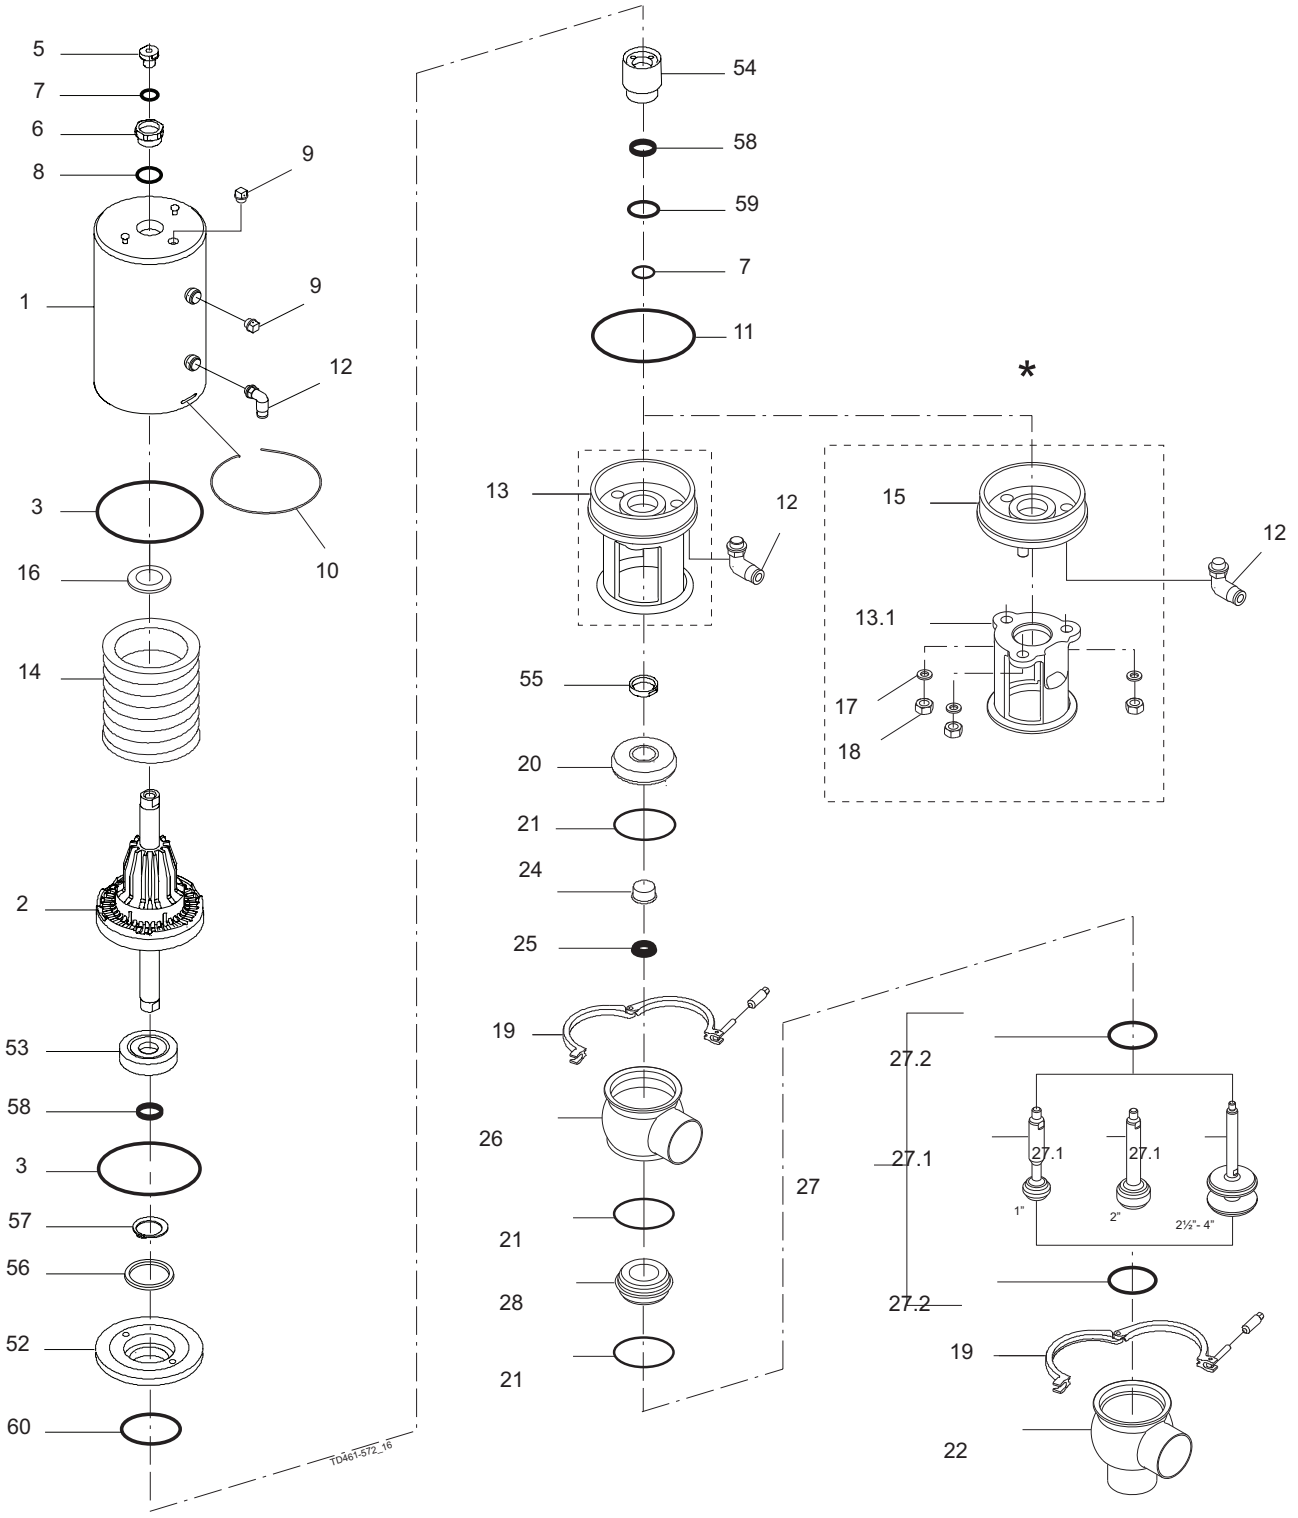

If the actuator is marked with a danger warning do NOT attempt to cut the actuator open.

Do NOT attempt to disassemble the actuator due to spring under load danger!

Do NOT attempt to cut the actuator open, due to spring under load danger!

*) "Remove yoke with bolts" version, produced from 2006 to June 2016. Replaced by "yoke without bolts" (13)