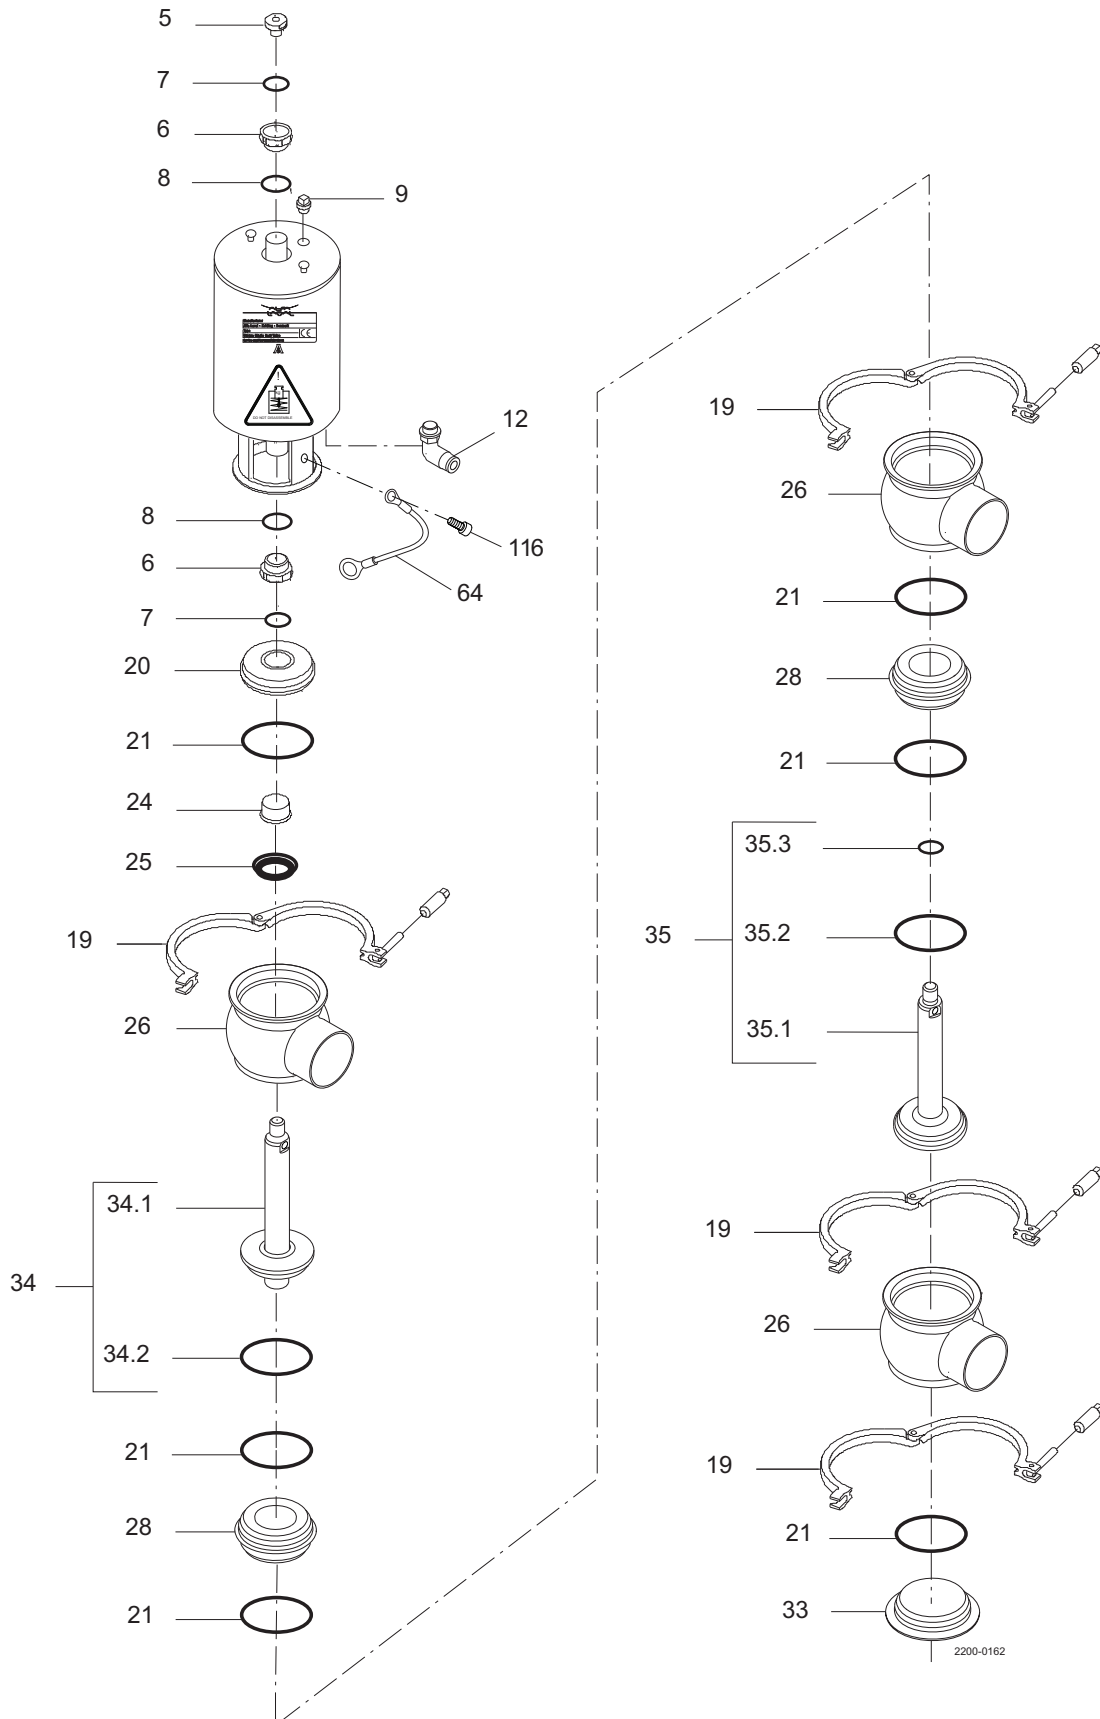

If the actuator is marked with a danger warning do NOT attempt to cut the actuator open.

Do NOT attempt to disassemble the actuator due to spring under load danger!

Do NOT attempt to cut the actuator open, due to spring under load danger!

Pos	Qty	Denomination	DN 25 25 mm	DN 40 38 mm	DN 50 51 mm	DN 65 63.5 mm	DN 80 76.1 mm	DN 100 101.6 mm
Valve Plug								
34	1	Plug, change-over upper RA, ISO, complete, EPDM (standard)	9613162101	9613162102	9613162103	9613162104	9613162105	9613162106
	1	Plug, change-over upper RA, ISO, complete, HNBR	9613162113	9613162114	9613162115	9613162116	9613162117	9613162118
	1	Plug, change-over upper RA, ISO, complete, FPM	9613162125	9613162126	9613162127	9613162128	9613162129	9613162130
	1	Plug, change-over upper RA, DIN, complete, EPDM (standard)	9613162107	9613162108	9613162109	9613162110	9613162111	9613162112
	1	Plug, change-over upper RA, DIN, complete, HNBR	9613162119	9613162120	9613162121	9613162122	9613162123	9613162124
	1	Plug, change-over upper RA, DIN, complete, FPM	9613162131	9613162132	9613162133	9613162134	9613162135	9613162136
34.1	1	Plug, change-over upper RA, ISO	9613150201	9613140102	9613140103	9613140104	9613140105	9613140106
	1	Plug, change-over upper RA, DIN	9613150202	9613140108	9613140109	9613140110	9613140111	9613140112
34.2♦	1	Plug seal, EPDM (standard)						
	1	Plug seal, HNBR						
	1	Plug seal, FPM						
		Plug seal set, (10 pcs.) EPDM . . .	9614059401	9614059404	9614059407	9614059410	9614059413	9614059416
		Plug seal set, (10 pcs.) HNBR . . .	9614059402	9614059405	9614059408	9614059411	9614059414	9614059417
		Plug seal set, (10 pcs.) FPM	9614059403	9614059406	9614059409	9614059412	9614059415	9614059418
35	1	Plug, change-over lower RA, ISO, complete, EPDM (standard)	9613162201	9613162202	9613162203	9613162204	9613162205	9613162206
	1	Plug, change-over lower RA, ISO, complete, HNBR	9613162213	9613162214	9613162215	9613162216	9613162217	9613162218
	1	Plug, change-over lower RA, ISO, complete, FPM	9613162225	9613162226	9613162227	9613162228	9613162229	9613162230
	1	Plug, change-over lower RA, DIN, complete, EPDM (standard)	9613162207	9613162208	9613162209	9613162210	9613162211	9613162212
	1	Plug, change-over lower RA, DIN, complete, HNBR	9613162219	9613162220	9613162221	9613162222	9613162223	9613162224
	1	Plug, change-over lower RA, DIN, complete, FPM	9613162231	9613162232	9613162233	9613162234	9613162235	9613162236
35.1	1	Plug, change-over lower RA, ISO	9613150501	9613164601	9613164701	9613164702	9613164703	9613164704
	1	Plug, change-over lower RA, DIN	9613150502	9613164602	9613164705	9613164706	9613164707	9613164708
35.2♦	1	Plug seal, EPDM (standard)						
	1	Plug seal, HNBR						
	1	Plug seal, FPM						
		Plug seal set, (10 pcs.) EPDM . . .	9614059401	9614059404	9614059407	9614059410	9614059413	9614059416
		Plug seal set, (10 pcs.) HNBR . . .	9614059402	9614059405	9614059408	9614059411	9614059414	9614059417
		Plug seal set, (10 pcs.) FPM	9614059403	9614059406	9614059409	9614059412	9614059415	9614059418
35.3♦	1	O-ring, EPDM (standard)						
	1	O-ring, HNBR						
	1	O-ring, FPM						
		O-ring set, (10 pcs.) EPDM	9614059442	9614059443	9614059443	9614059443	9614059443	9614059443
		O-ring set, (10 pcs.) HNBR	9614059444	9614059445	9614059445	9614059445	9614059445	9614059445
		O-ring set, (10 pcs.) FPM	9614059446	9614059447	9614059447	9614059447	9614059447	9614059447
			DN 25 25 mm	DN 40 38 mm	DN 50 51 mm	DN 65 63.5 mm	DN 80 76.1 mm	DN 100 101.6 mm

Service kits