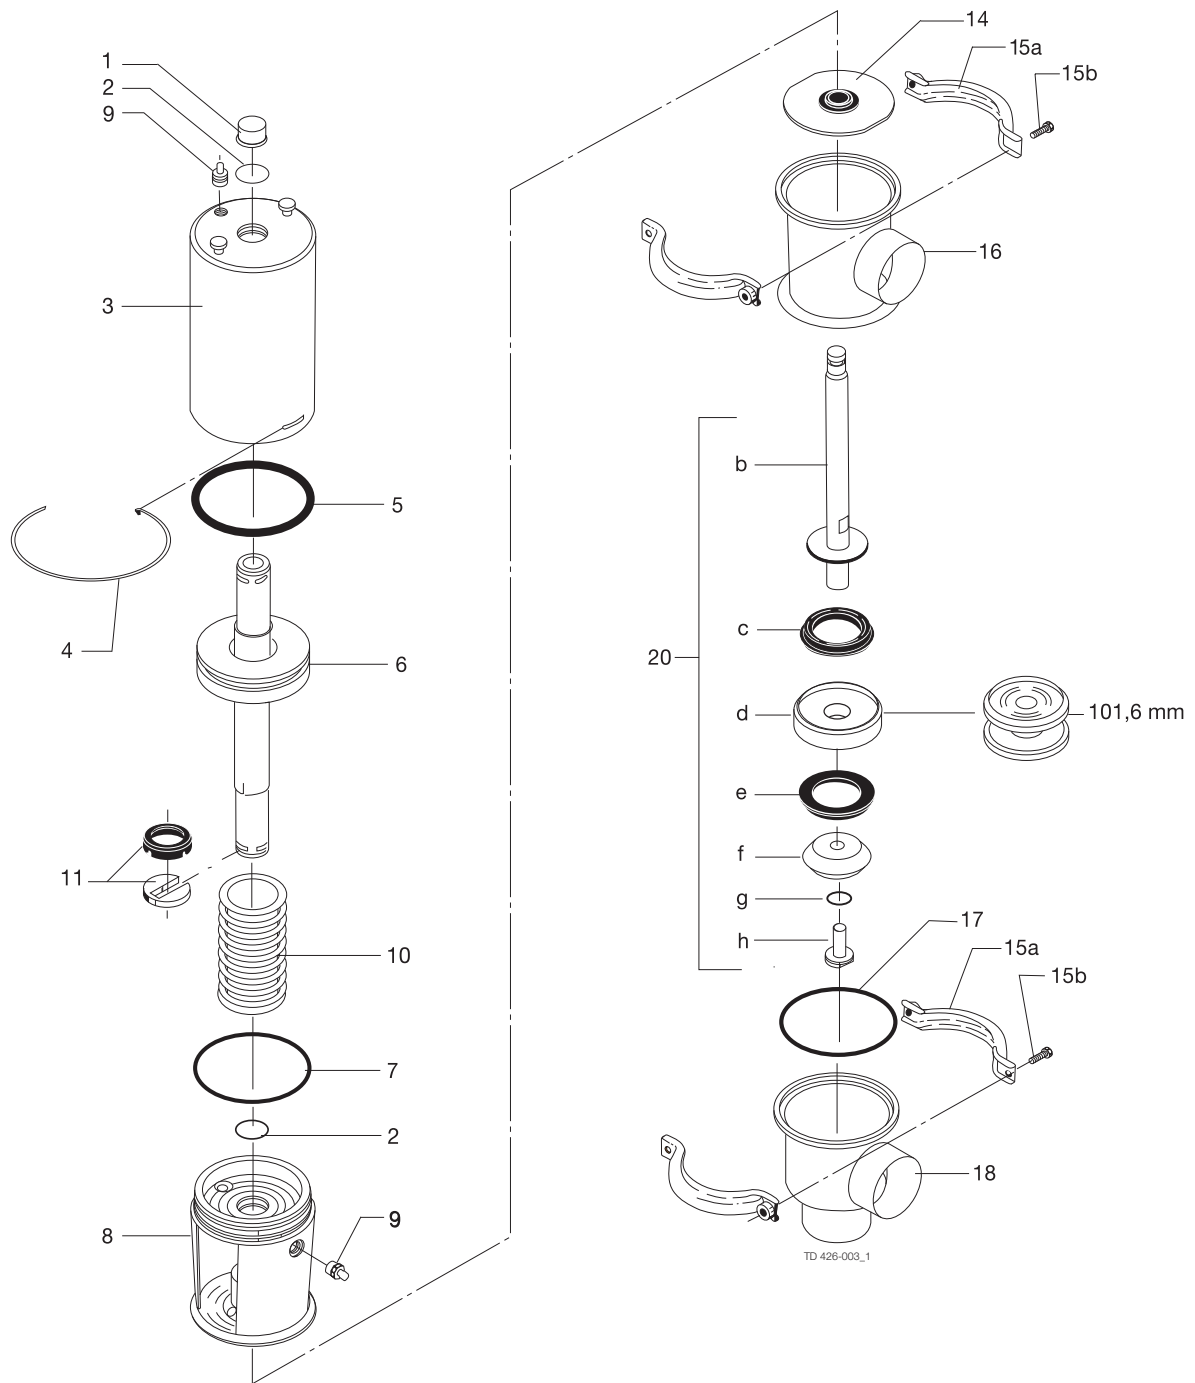

Parts marked with □◆○ are included in the service kits.

Recommended spare parts: service kits.

Not manufactured anymore

Alternatives stem seal

Parts for FEP seal

Actuator

Pos	Qty	Denomination	DN 50 51 mm	DN 65 63.5 mm	76 mm	DN 80	DN 100 101.6 mm
		Actuator, -1, complete					
		Actuator, -2, complete					
		Actuator, -3, complete					
1	1	Cap	3180105256	3180105255	3180105255	3180105255	3180105255
2	□ 2	O-ring					
3	1	Cylinder					
4	□ 1	Lock wire					
5	□ 1	O-ring					
6	1	Piston		9612123001	9612123001	9612123001	9612123001
7	□ 1	O-ring					
9*	2	Plug					
10*	1	Spring assembly	9612124601	9612122901	9612122901	9612122901	9612122901
11	□ 1	Clip, compl	3135307931	3135307932	3135307932	3135307932	3135307932