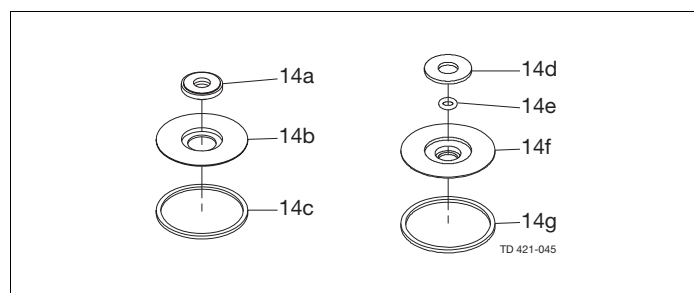

Special lip seal

Parts for FEP lip seal