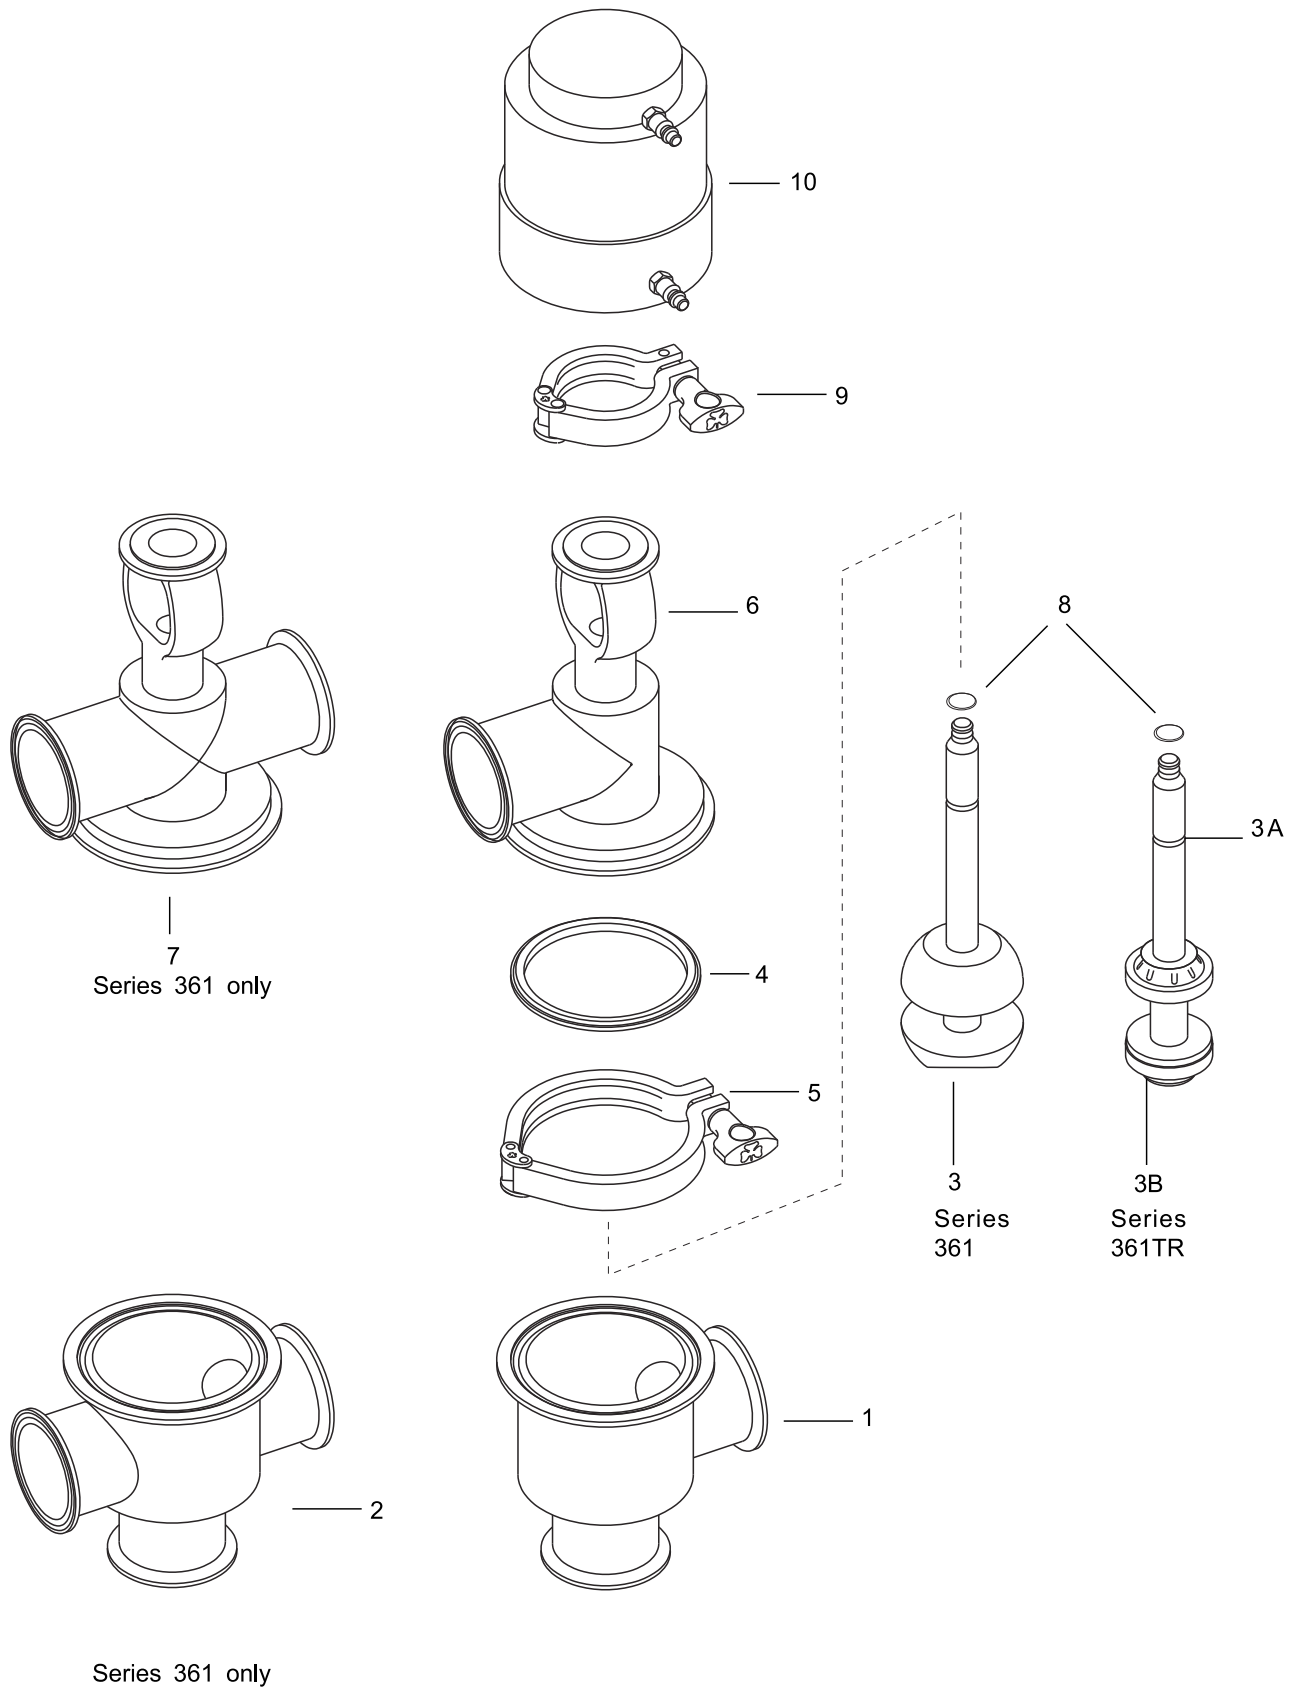

Pos	Qty	Denomination	1"	1 1/2"	2"	2 1/2"	3"
1	1	Lower tee body	NA	NA	NA	NA	NA
2	1	Lower cross body	NA	NA	NA	NA	NA
3	1	Valve stem, BUNA	770171				
	1	Valve stem, EPDM	770839				
	1	Valve stem, SFY	771231				
	1	Valve stem, LP BUNA	NA	9634055817	9634055818	963455819	9634055820
	1	Valve stem, LP EPDM	NA	773179	773181	73123	773183
	1	Valve stem, LP SFY	NA	773180	773182	773131	773184
	1	Valve stem, TR	770374	770704	770538	770548	770553
3A	□	TR stem seat	751525	751525	750943	750947	751268
3B	□	TR stem seat	752524	751525	750943	750947	751268
4	□♦	Body gasket, BUNA	755415	755416	755417	755419	755420
	□♦	Body gasket, EPDM	750157	750062	751799	750812	750322
	□♦	Body gasket, SFY	750667	750497	750209	750210	750610
5	1	Body clamp	212205	212198	270266	270267	212211
6	1	Upper body 21 & 23	NA	NA	NA	NA	NA
7	1	Upper body 41 & 43	NA	NA	NA	NA	NA
8	□♦	O-ring stem, BUNA	755351	755351	755351	755357	755357
	□♦	O-ring stem, EPDM	750036	750036	750036	750037	750037
	□♦	O-ring stem, SFY	750172	750172	750172	750173	750173
9	1	Actuator clamp	212196	212196	212196	212196	212196
10	1	Actuator, type 10 N/O	750782	750782	750782	750782	750782
	1	Actuator, type 20 N/C	750785	750785	750785	750785	750785

Parts marked with □♦ are included in the service kits.

		1"	1 1/2"	2"	2 1/2"	3"
□	BUNA	9613990073	9613990076	9613990079	9613990082	9613990085
□	EPDM	9613990074	9613990077	9613990080	9613990083	9613990086
□	SFY	9613990075	9613990078	9613990081	9613990084	9613990087
♦	BUNA	9613990058	9613990061	9613990064	9613990067	9613990070
♦	EPDM	9613990059	9613990062	9613990065	9613990068	9613990071
♦	SFY	9613990060	9613990063	9613990066	9613990069	9613990072