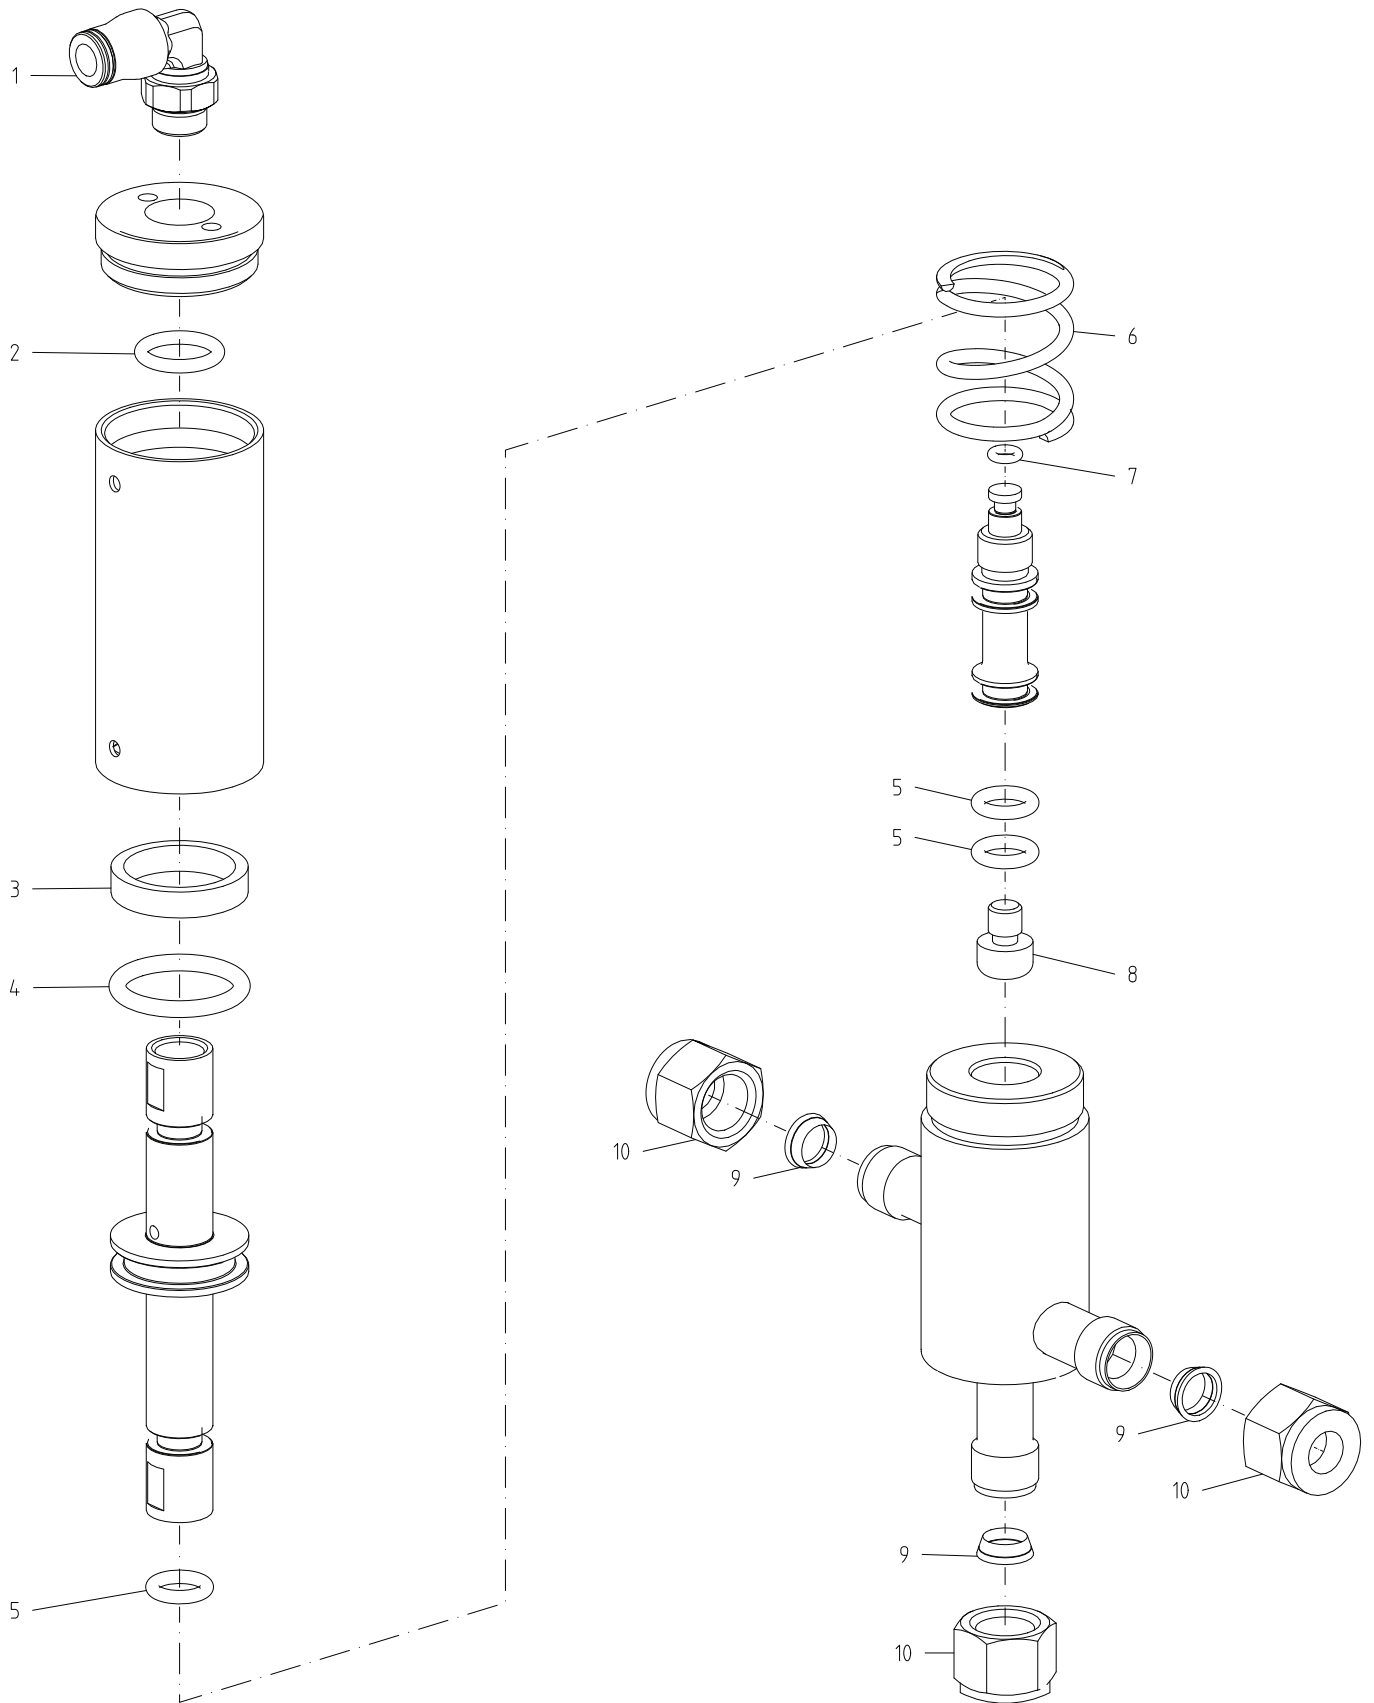

Service kits: Mini Flow Valve, Pneumatic Angle Valve NO / NC

Service Kit **9615146001**

Parts marked with are included in the service kits.

Pos	Qty	Denomination	
1	1	Air fitting	9611991988
2	<input type="checkbox"/>	O-ring, NBR	
3	1	Distance bushing	9615081701
4	<input type="checkbox"/>	O-ring, NBR	
5	<input type="checkbox"/>	O-ring, EPDM	
6	1	Spring	9615081601
7	<input type="checkbox"/>	O-ring, NBR	
8	<input type="checkbox"/>	Tip, PTFE	
9	3	Ferrule set	9611995506
10	3	Nut	9611995505