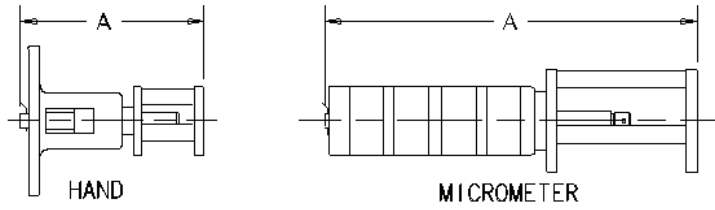

Manual Actuators

Dimensions are approximate and are intended to aid in identification only. For more information, contact Alfa Laval, Inc.

Valve Size (In)	Part Number	Description	Stroke	A (In)	Used On
4	25488S	MICROMETER HAND ACTUATOR		13 9/16	NOT USED
1 1/2 and 3	25472S	HAND ACTUATOR	1 3/6	6 7/8	761-10M-40SB
1	25473S	HAND ACTUATOR	1	6 7/8	761-10M-40SB
4	25514S	HAND ACTUATOR	4	12 3/8	761-10M-40SB