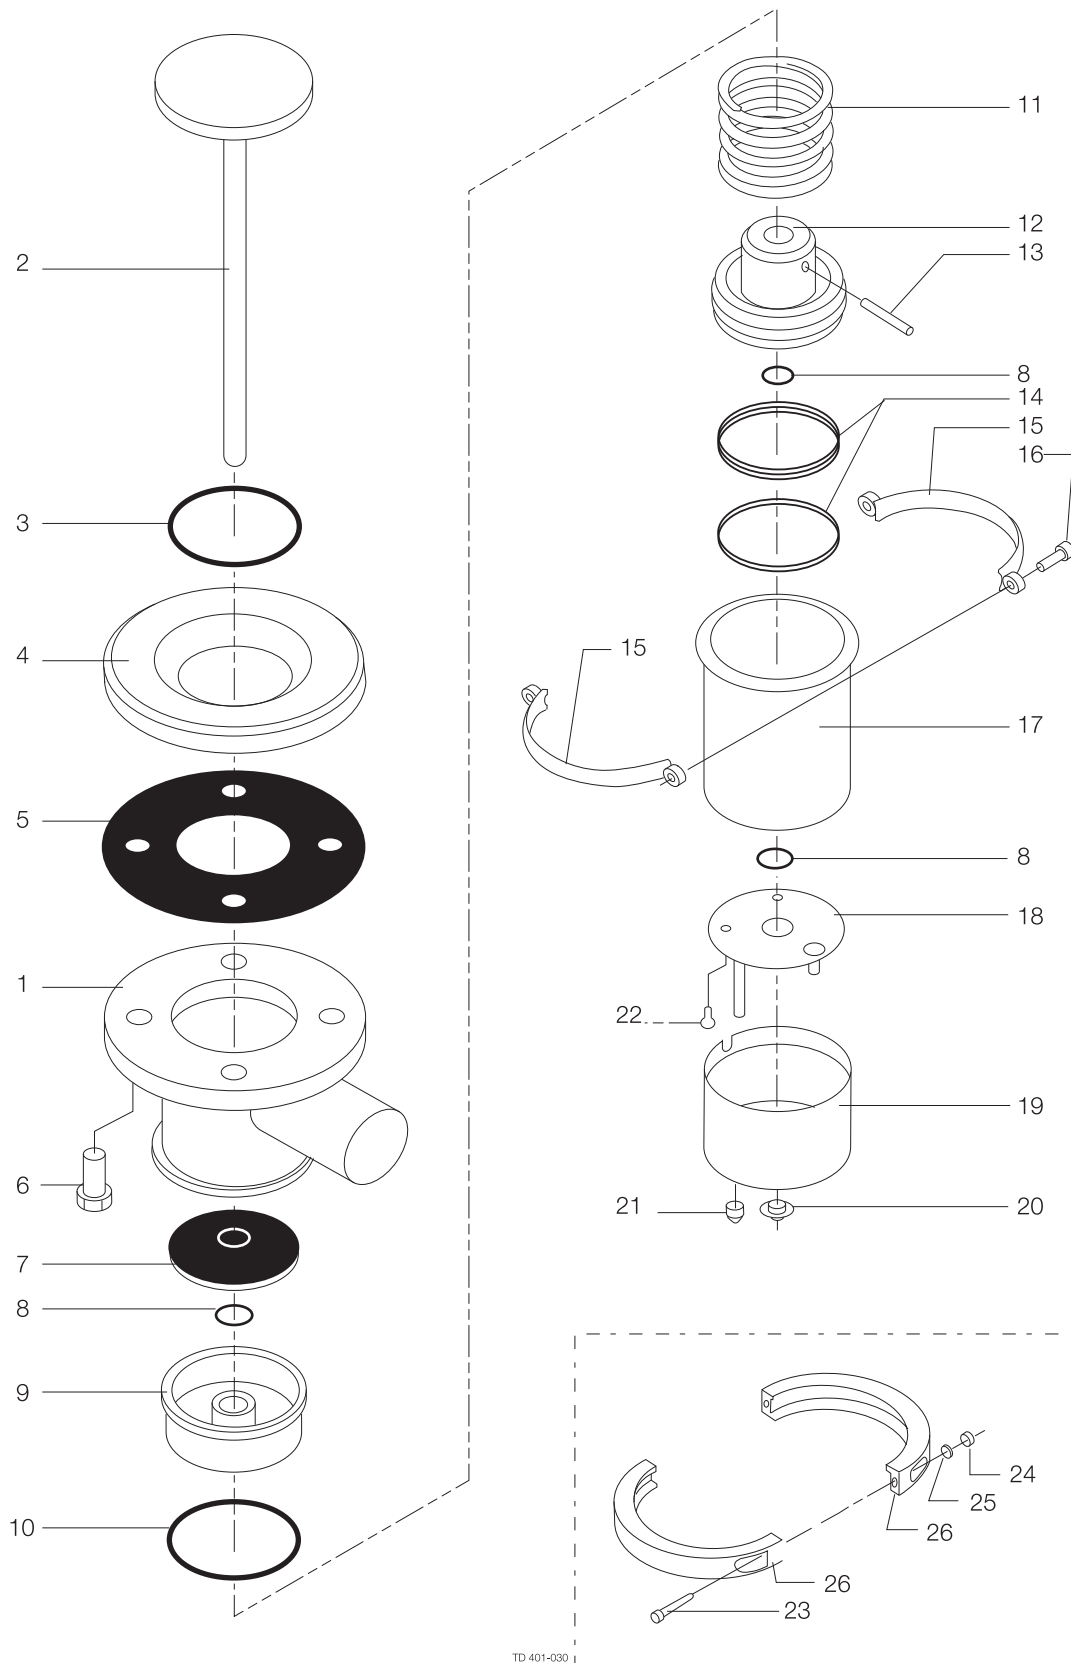

Not manufactured anymore

TD 401-030

AISI 316

Pos	Qty	Denomination	9611430911	9611430912	9611430913	9611430914
			51 mm	63.5 mm	76 mm	101.6 mm
1	1	Valve house				
2	1	Valve spindle	9611432591	9611432542	9611432542	9611432588
3	□	1 O-ring, NBR	9611990093	9611990043	9611990043	9611990031
		1 O-ring, EPDM	9611990543	99005102	99005102	9611990395
		1 O-ring, FPM	9611993152	9611991254	9611991254	9611991347
4	1	Mating flange				
5	□	1 Seal, NBR	9611990157	9611990158	9611990158	9611990159
		1 Seal, EPDM	9611991212	9611992616	9611992616	9611992617
		1 Seal, FPM	9611992613	9611991287	9611991287	9611992614
6	4	Hexagon screw	9611991216	9611991217	9611991217	9611990356
7	□	1 Lip seal, NBR (Std.)	9611403140	9611403140	9611403140	9611403140
		1 Lip seal, EPDM	9611403141	9611403141	9611403141	9611403141
		1 Lip seal, FPM	9611403142	9611403142	9611403142	9611403142
8	◆	3 O-ring, NBR	9611990049	9611990049	9611990049	9611990049
9	1	Bottom timber	9611402338	9611402338	9611402338	9611402501
10	◆	1 O-ring, NBR	9611990021	9611990021	9611990021	9611990044
11	1	Spring	9611990411	9611990411	9611990411	9611990411
12	1	Piston	9611402546	9611402546	9611402546	9611402587
13	1	Pin connex	9611990637	9611990637	9611990637	9611990637
14	◆	2 U-packing	9611990126	9611990126	9611990126	
		1 U-packing				9611990108
15	2	Clamp half	9611404860	9611404860	9611404860	
16	2	Allen screw	9611990371	9611990371	9611990371	
17	1	Aircylinder				
18	1	Plate	9611404930	9611404930	9611404930	9611404930
19	1	Cap	9611404920	9611404920	9611404920	9611404920
20	1	Rubber plug	9611991142	9611991142	9611991142	9611991142
21	2	Top nut	9611991143	9611991143	9611991143	9611991143
22	1	Screw	9611990218	9611990218	9611990218	9611990218
23	2	Allen screw				9611990203
24	2	Nut				9611990204
25	2	Washer				9611990756
26	2	Clamp half				9611402660
			51 mm	63.5 mm	76 mm	101.6 mm
Service Kits for Actuator						
◆		Service kits	9611924031	9611924031	9611924031	9611924032
Service Kits for Product wetted parts						
□		Service kit, NBR	9611924033	9611924034	9611924034	9611924035
□		Service kit, EPDM	9611924036	9611924037	9611924037	9611924038
□		Service kit, FPM	9611924039	9611924040	9611924040	9611924041

Parts marked with □◆ are included in the service kit.

Recommended spare parts: Service kit.