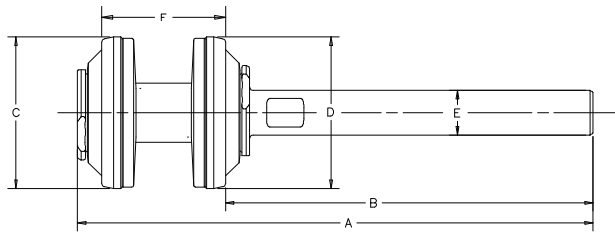

TR2 Plug

Series	Size	Part Number (19TR/TR2)	A	B	C	D	E	F
761	1 1/2	19TR-1276-1 1/2-316L	9 5/16	5 3/16	1 1/2	2 1/16	3/4	2 17/64
761	2	19TR-1276-2-316L	9 1/4	8 3/4	2 1/16	2 1/16	3/4	2 17/64
761	2 1/2	19TR-1276-2 1/2-316L	10 3/32	9 5/8	2 35/64	2 35/64	3/4	2 29/64
761	3	19TR-1276-3-316L	11 7/64	10 5/8	3 1/6	3 1/16	3/4	3
761LS	1 1/2	19TR-1255-1 1/2-316L	9 19/64	8 47/64	1 1/2	2 1/16	3/4	1 33/64
761LS	2	19TR-1255-2-316L	9 13/64	8 47/64	2 1/16	2 1/16	3/4	1 7/16
761LS	2 1/2	19TR-1255-2 1/2-316L	10 1/16	9 39/64	2 35/64	2 35/64	3/4	1 5/8
761LS	3	19TR-1255-3-316L	11 5/64	10 39/64	3 1/16	3 1/16	3/4	2 1/8
761LS	4	19TR-1255-4-316L	14 29/32	14 11/32	4 1/16	4 1/16	3/4	2 9/32
761LS	4	19TR-1255A-4-316L	15 1/32	14 9/6	4 1/16	4 1/16	7/8	1 7/64

Series	Size	Part Number (19TR/TR2)	A	B	C	D
761	2	19TR-1306-2-316L	6 59/64	6 15/32	2 1/16	3/4
761	2 1/2	19TR-1306-2 1/2-316L	7 19/32	7 1/16	2 35/64	3/4
761	3	19TR-1306-3-316L	8 3/32	7 37/64	3 1/16	3/4