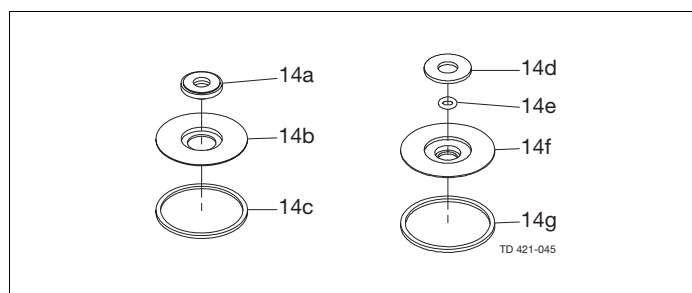

Special lip seal

Parts for FEP lip seal