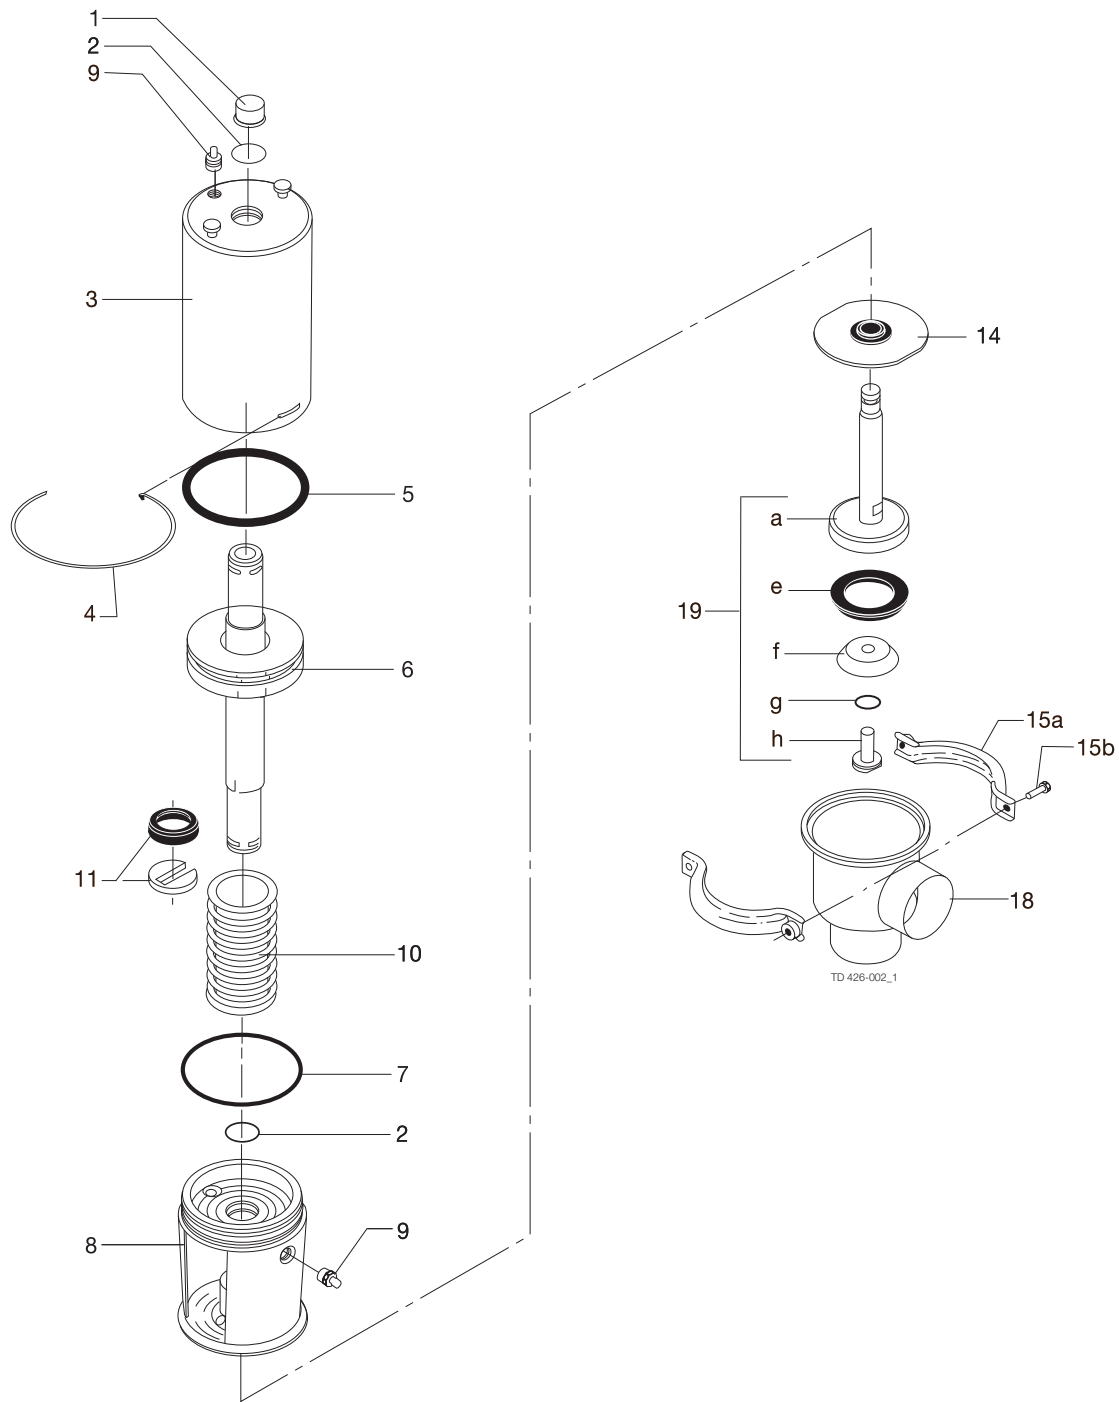

Not manufactured anymore

Alternatives

Pos	Qty	Denomination	DN 50	DN 65	76 mm	DN 80	DN 100
			51 mm	63.5 mm			101.6 mm
Stem seal							
14	1	Lip seal kit, EPDM (standard)	9611920078	9611920078	9611920142	9611920142	9611920142
	1	Lip seal kit, NBR	9611920079	9611920079	9611920143	9611920143	9611920143
	1	Lip seal kit, FPM	9611920080	9611920080	9611920144	9611920144	9611920144
14a	○	Lip seal, EPDM					
	1	Lip seal, NBR					
	1	Lip seal, FPM					
14b	1	Plate	9612280501	9612280501	9612308701	9612308701	9612308701
14c	○	Seal ring, EPDM					
	1	Seal ring, NBR					
	1	Seal ring, FPM					
Stem seal							
14d	1	Washer	3135304521	3135304521	3135304522	3135304522	3135304522
14e	○	O-ring FEP/Silicone					
14f	1	Holder	3135304531	3135304531	3135304541	3135304541	3135304541
14g	○	Seal ring, PTFE					
			DN 50	DN 65	76 mm	DN 80	DN 100
			51 mm	63.5 mm			101.6 mm

Service kit for actuator

□	Service kit	9611920008	9611920008	9611920009	9611920009	9611920009

Service kit for product wetted parts, standard

◆	Service kit EPDM	9611920013	9611920016	9611920019	9611920105	9611920022
◆	Service kit NBR	9611920014	9611920017	9611920020	9611920106	9611920023
◆	Service kit FPM	9611920015	9611920018	9611920021	9611920107	9611920024

Service kit for special lip seal

○	Service kit EPDM	9611920451	9611920455	9611920459	9611920463	9611920467
○	Service kit NBR	9611920452	9611920456	9611920460	9611920464	9611920468
○	Service kit FPM	9611920453	9611920457	9611920461	9611920465	9611920469
○	Service kit FEP	9611920454	9611920458	9611920462	9611920466	9611920470

Parts marked with □◆○ are included in the service kits.

Recommended spare parts: service kits.