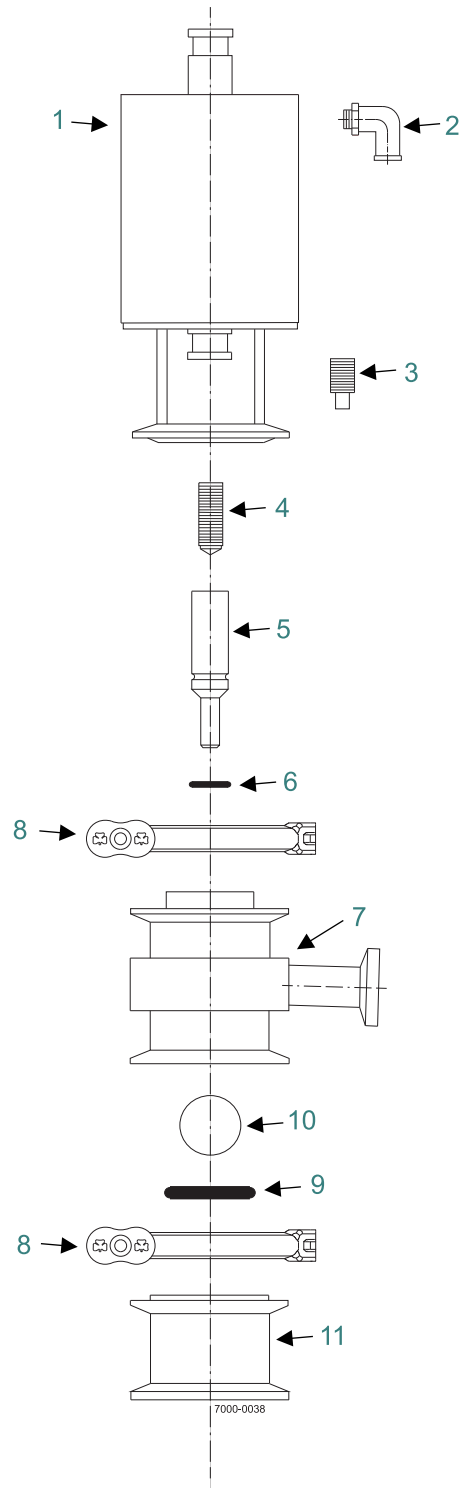

1.10

Pos	Qty	Denomination	
1	1	Actuator (See SSSV 7610 Fractional Valve spares for complete actuator breakdown)	9612940401
2	1	Air Fitting	9611993780
3	1	Plug	9613414101
4	1	Stud	9634083501
5	1	Stem	9634083101
6	□	O-ring	9634083201
7	1	Body	9634083301
8	2	Clamp	9612939308
9	□	O-ring	751957
10	□	Ball	9634083001
11	1	Base	9634083401
		Actuator Service Kit for Unique Vacuum Breaker	9611926323
□		Service Kit SFY Unique Vacuum Breaker	9636000198